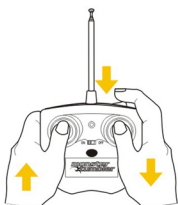

Spin on back wheel:

(Using Action Button)

1) Have the car spinning by pressing and holding the control sticks in opposite directions.
2) Press and hold the action button and the car will then spin on one back wheel.