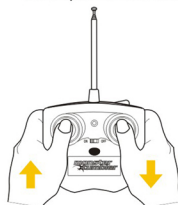

Spin on back wheel:

(Using Action Button)

1) Have the car spinning by pressing and holding the control sticks in opposite directions.
2) Press and hold the action button and the car will then spin on one back wheel.