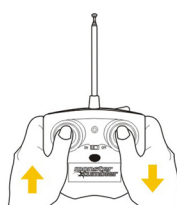

Spin on back wheel:

(Using Action Button)

1) Have the car spinning by pressing and holding the control sticks in opposite directions.
2) Press and hold the action button and the car will then spin on one back wheel.