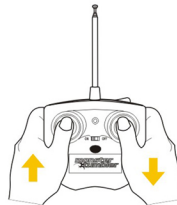

Spinning Action:
Press and hold the control sticks in opposite directions to make the car spin.