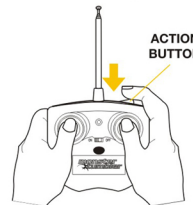

Action Button:
Press and hold the action button to have the car stand up on its back and move forward.