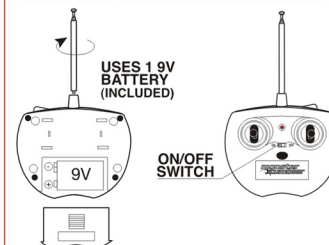

REMOTE CONTROL ASSEMBLY