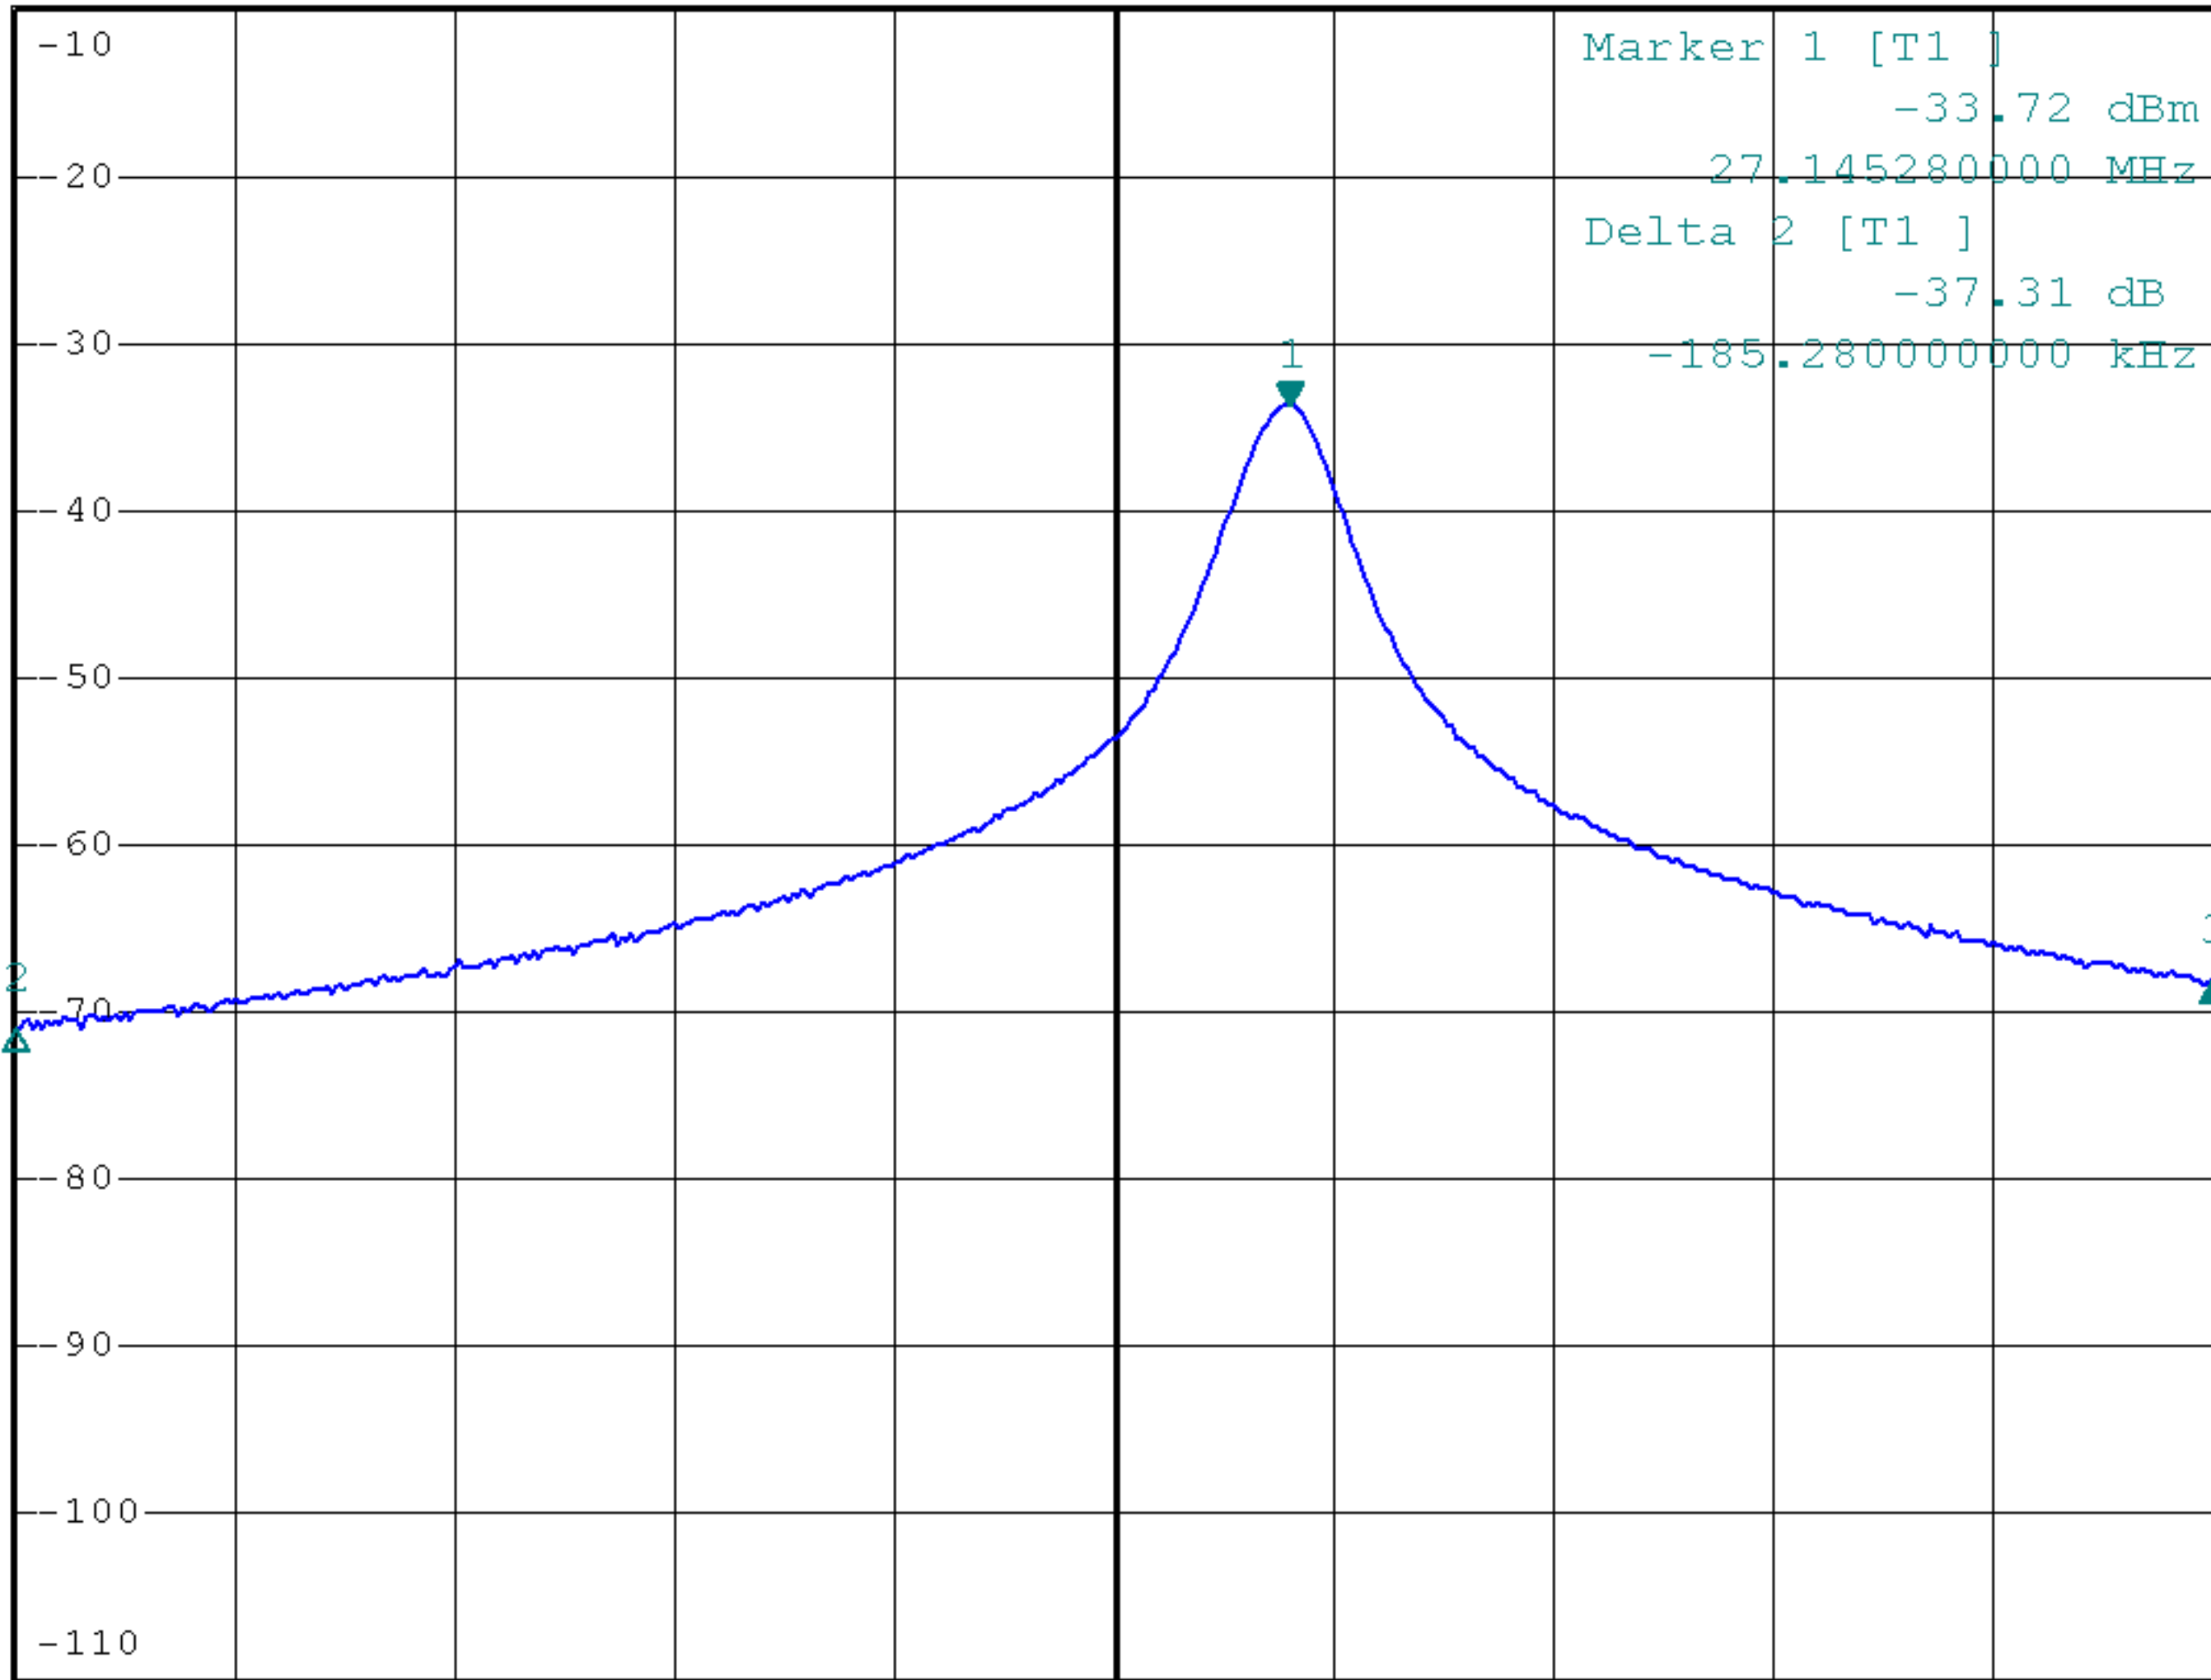

Controlled by EMC32

\*RBW 10 kHz Delta 3 [T1 ]  
\*VBW 30 kHz -34.33 dB  
\*SWT 10 ms 134.720000000 kHz

Ref -10 dBm

\*Att 0 dB

1 PK  
VIEW

Center 27.12 MHz

32 kHz/

Span 320 kHz