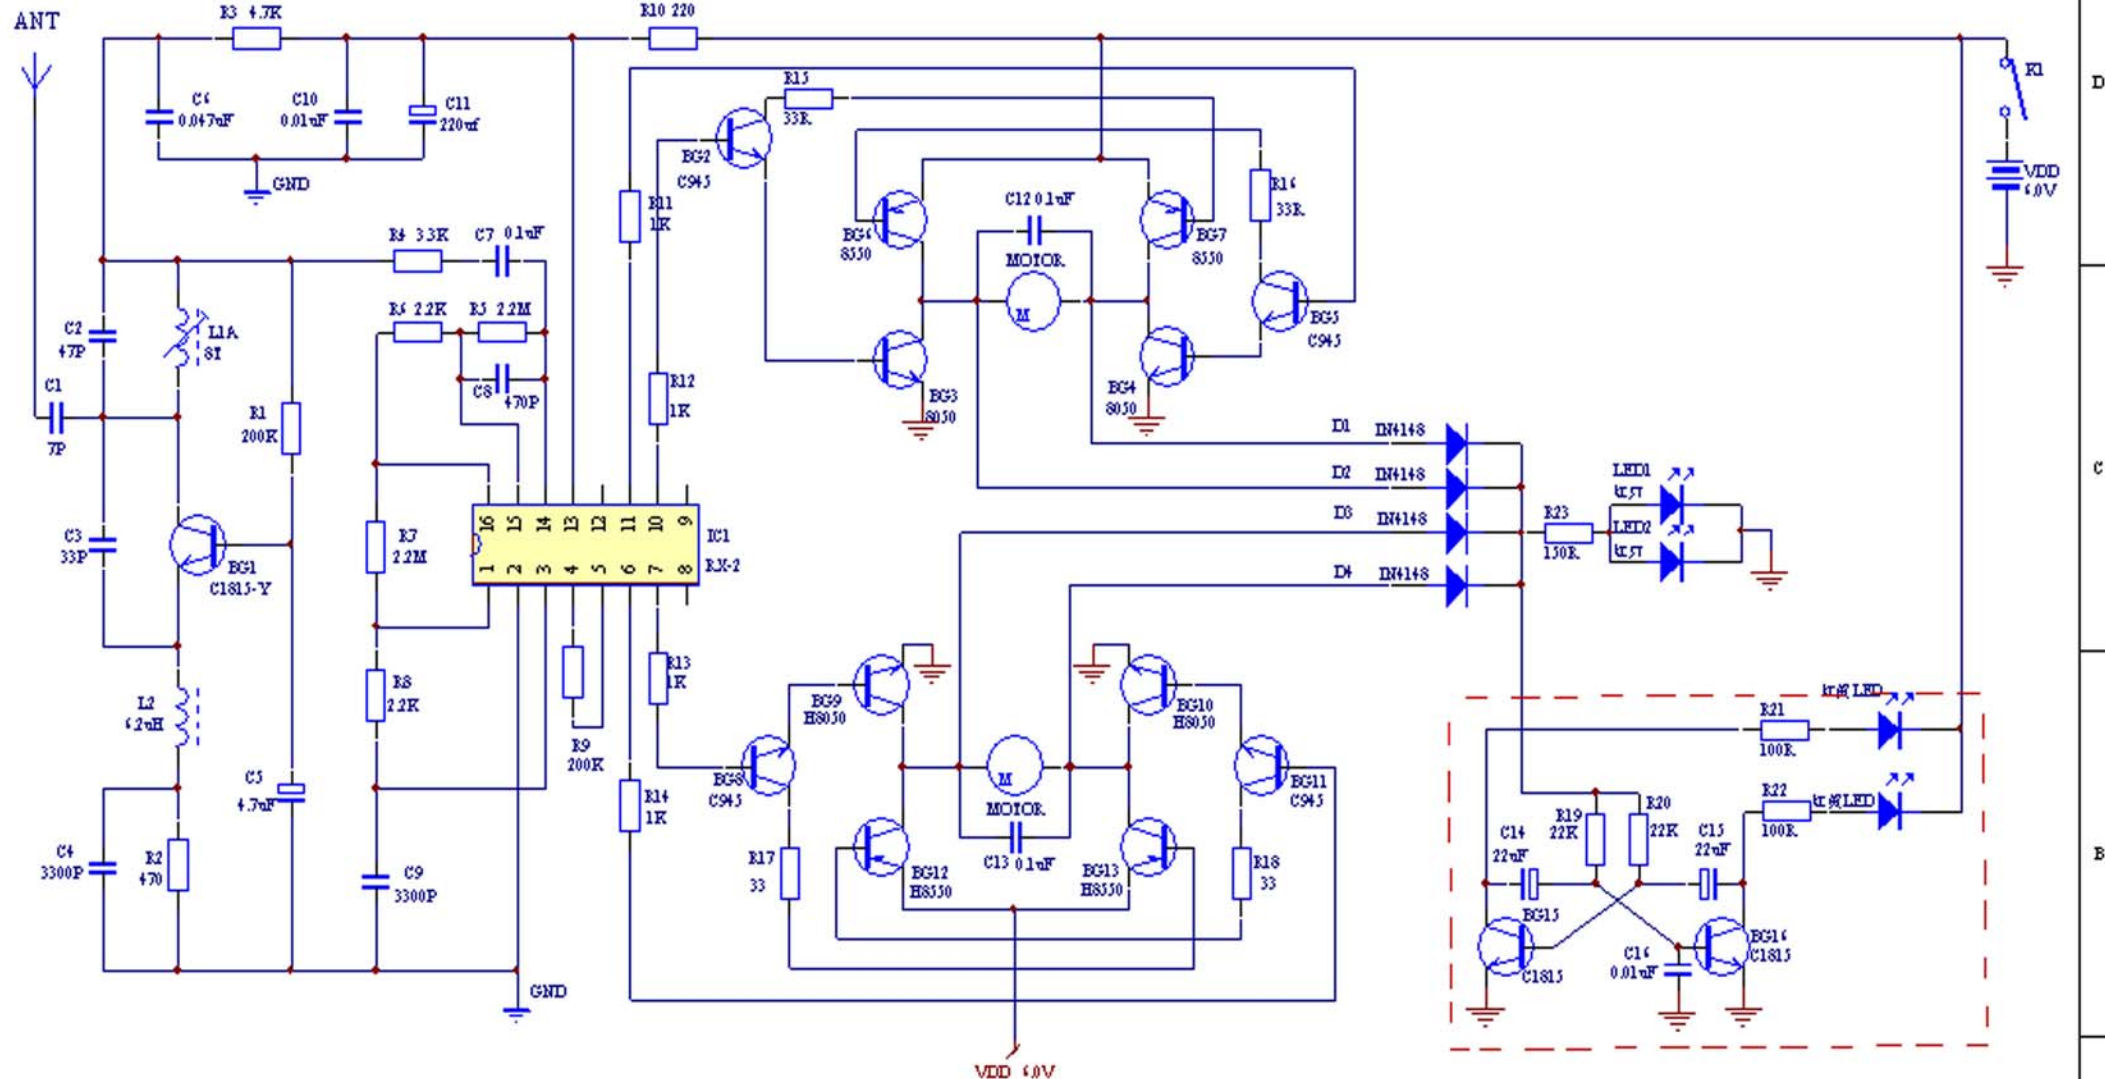

49.860MHz

闪光灯电路

Model No.: 4016

Title		
Sim	Number	Revision
A4		
Date:	29-May-2008	Sheet of
File:	G:\笔记本电路资料\区校生电路\附件47-4.DWG By:	