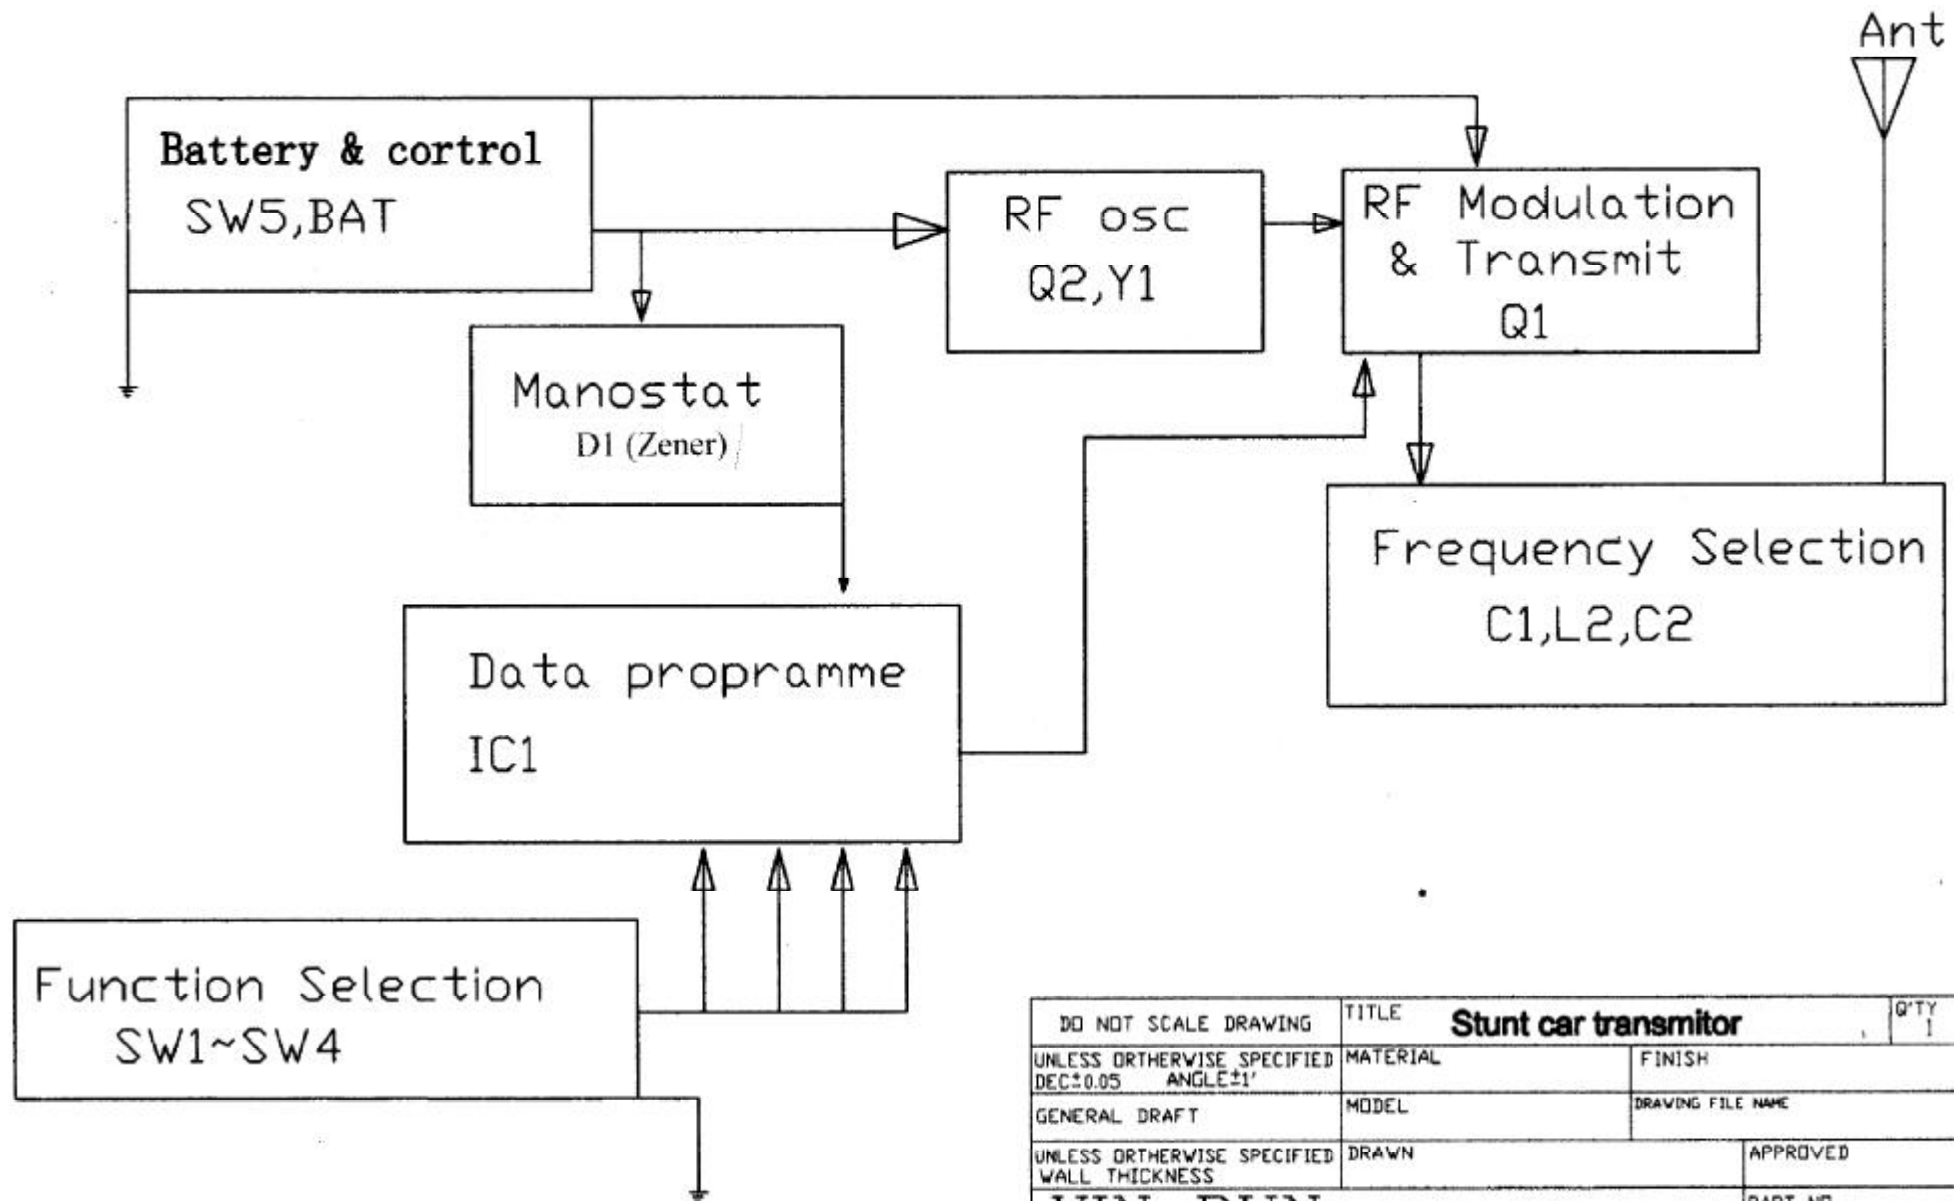

ISSUE	CHANGE DETAIL	DATE	CHECKED	APP.
A	RELEASED FOR TOOLING			

DO NOT SCALE DRAWING	TITLE Stunt car transmitter		QTY 1	UNIT mm
UNLESS OTHERWISE SPECIFIED DEC±0.05 ANGLE±1°	MATERIAL	FINISH	SCALE	
GENERAL DRAFT	MODEL	DRAWING FILE NAME		
UNLESS OTHERWISE SPECIFIED WALL THICKNESS	DRAWN		APPROVED	SIDE A4
YIN RUN industries co. ltd.			PART NO	