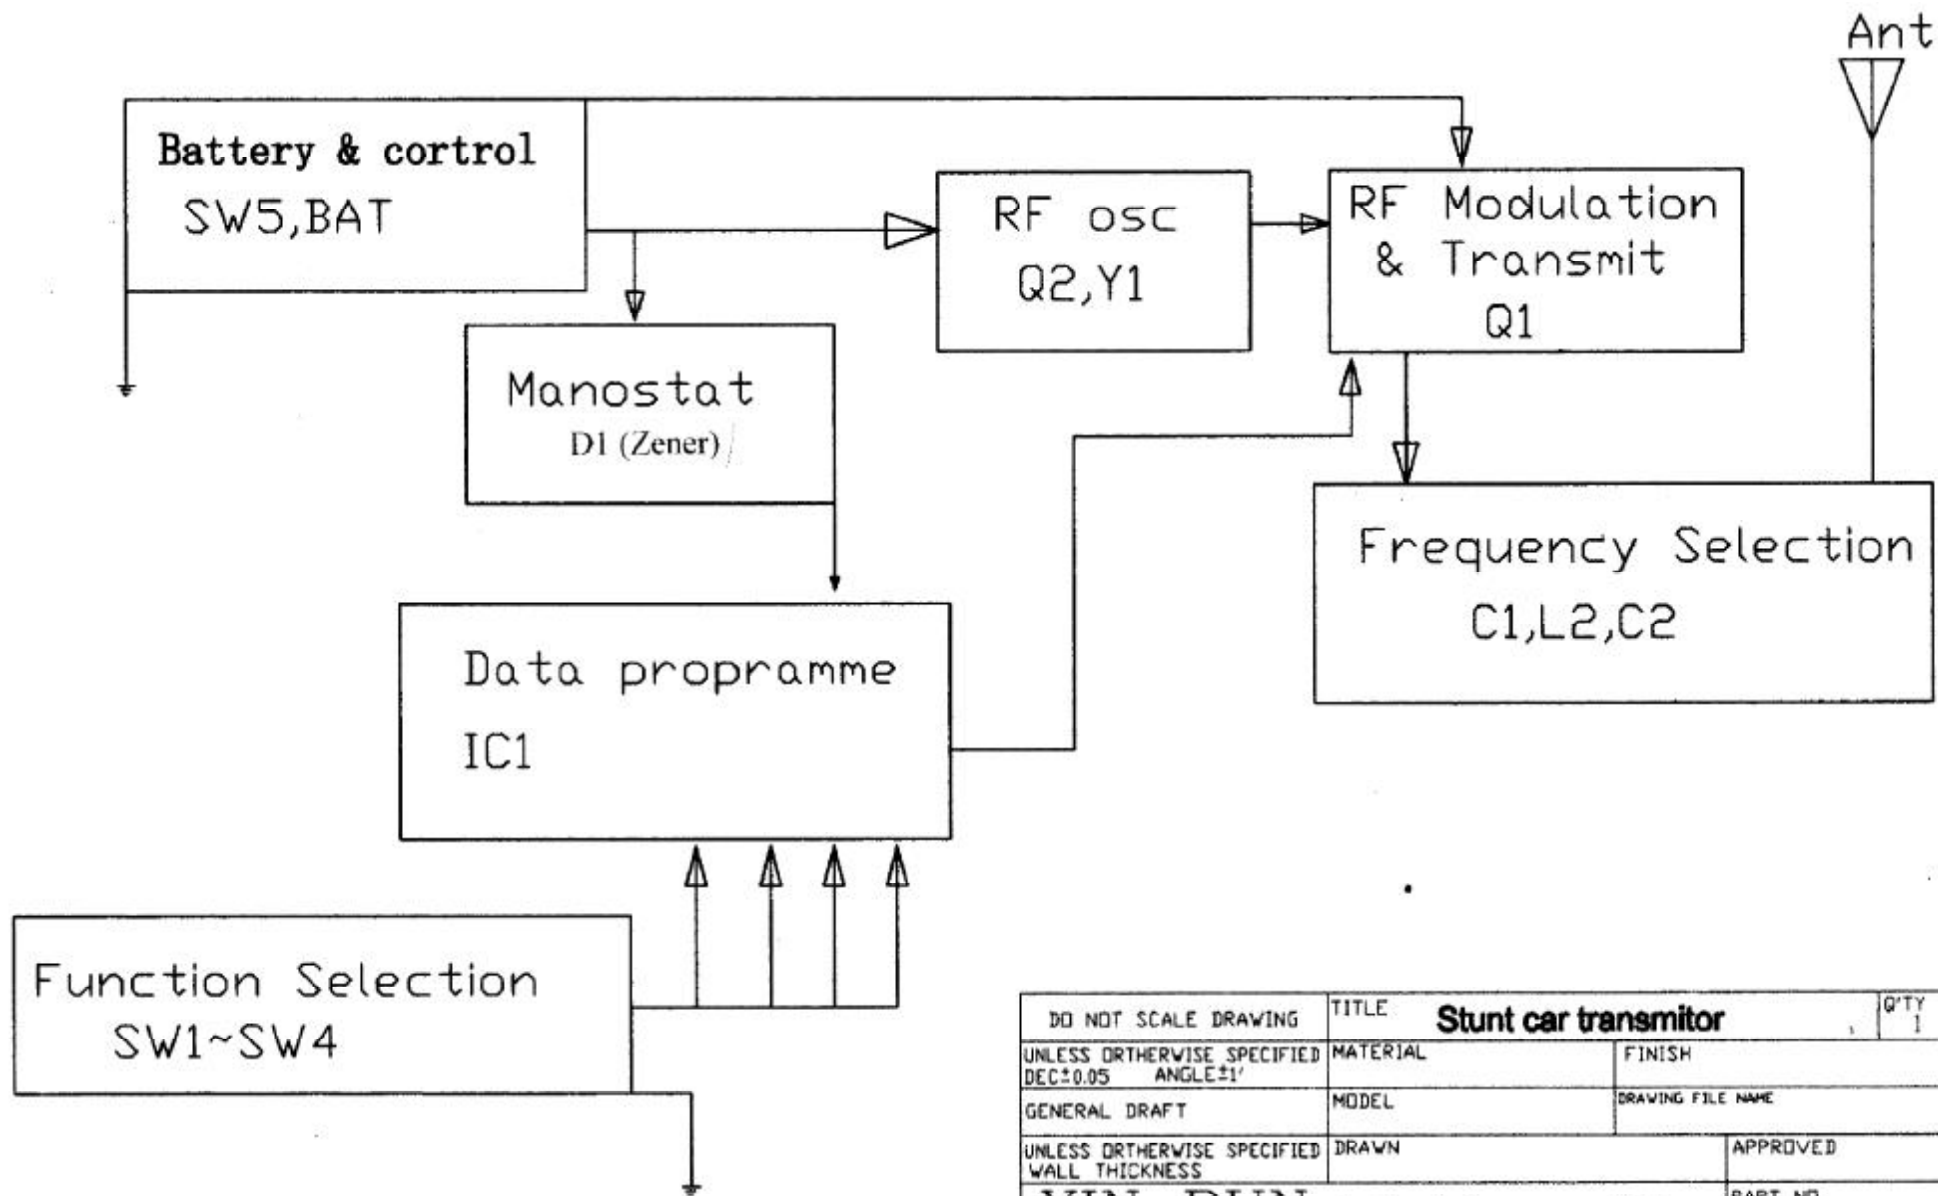

ISSUE	CHANGE DETAIL	DATE	CHECKED	APP.
A	RELEASED FOR TOOLING			

DO NOT SCALE DRAWING	TITLE: <b>Stunt car transmitter</b>		QTY: 1	UNIT: mm
UNLESS OTHERWISE SPECIFIED DEC±0.05 ANGLE±1°	MATERIAL	FINISH	SCALE	
GENERAL DRAFT	MODEL	DRAWING FILE NAME		
UNLESS OTHERWISE SPECIFIED WALL THICKNESS	DRAWN	APPROVED	SIDE: A4	
YIN RUN industries co. ltd.			PART NO	