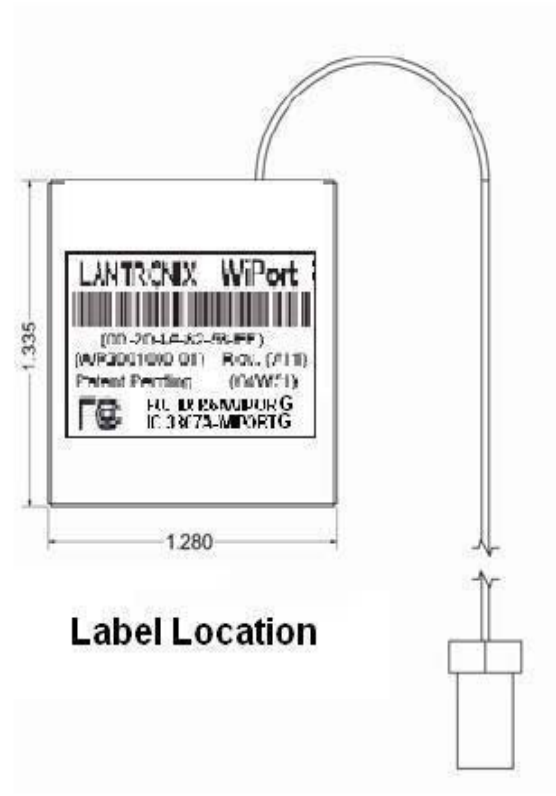

WiPort Label

Label Location