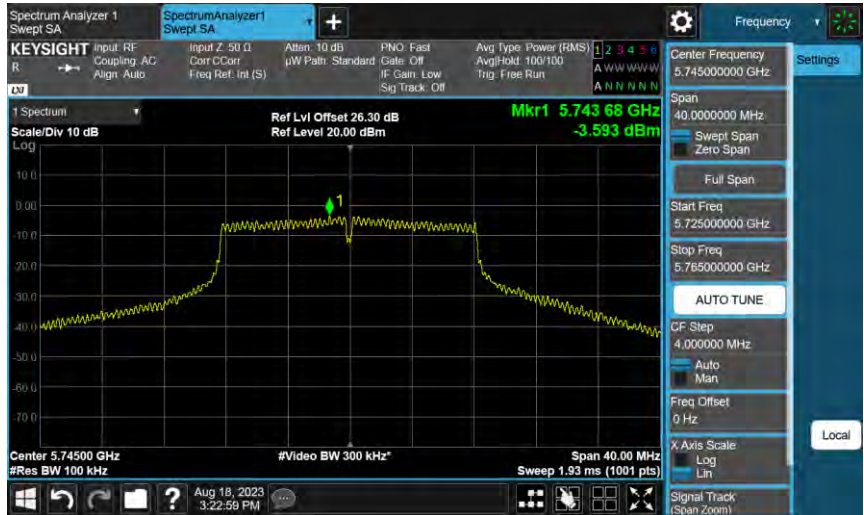

Appendix B. Test Plots

Duty cycle

802.11ac VHT40

On+off time

802.11ac VHT80

On+off time

Maximum Power Spectral Density

802.11a

5260 MHz

5280 MHz

5320 MHz

802.11a

5745 MHz

5785 MHz

5825 MHz

802.11ac VHT20_ANT-0