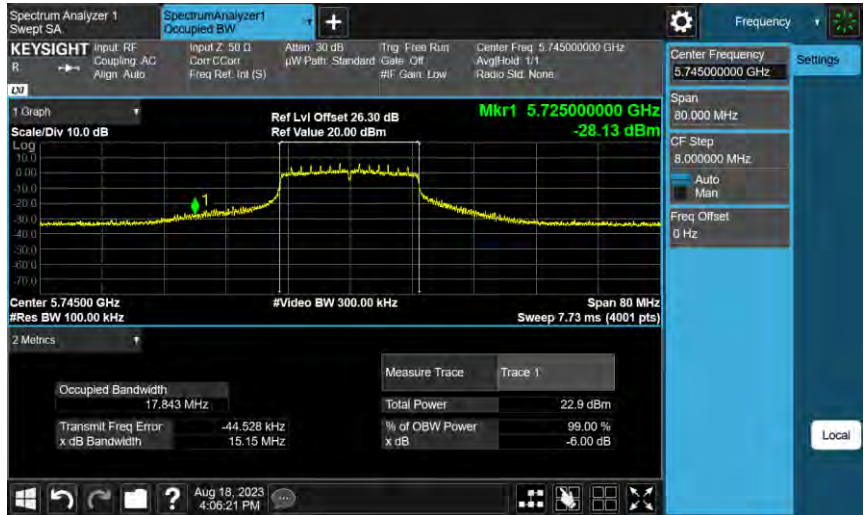

5610 MHz

5690 MHz

6 dB Bandwidth

802.11ac VHT20_ANT-0

5745 MHz

5785 MHz

5825 MHz

802.11ac VHT40_ANT-0

802.11ac VHT80_ANT-0

5690 MHz

5775 MHz

99% Occupied Bandwidth

802.11ac VHT40_ANT-0

802.11ac VHT80_ANT-0

5690 MHz

5775 MHz