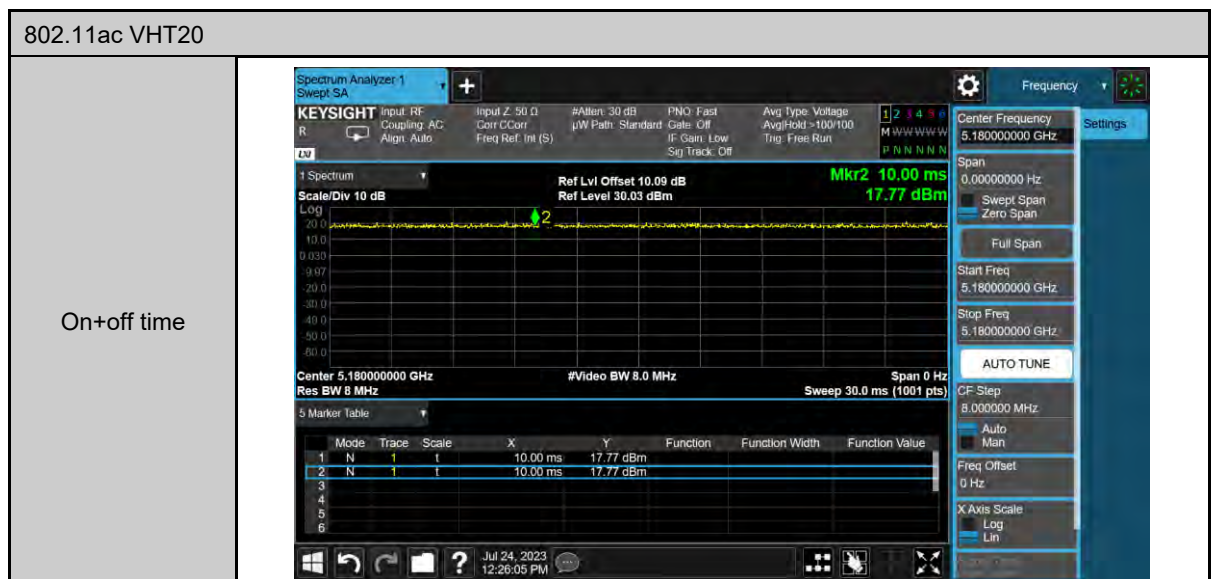

Appendix B. Test Plots

Duty cycle

802.11ac VHT40

On+off time

802.11ac VHT80

On+off time

Maximum Power Spectral Density

802.11a