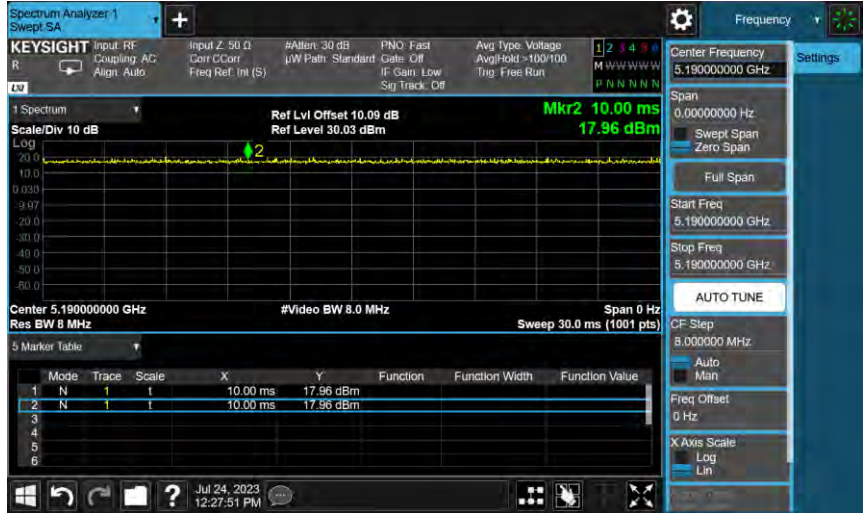

Appendix B. Test Plots

Duty cycle

802.11ac VHT40

On+off time

802.11ac VHT80

On+off time

Maximum Power Spectral Density

802.11a