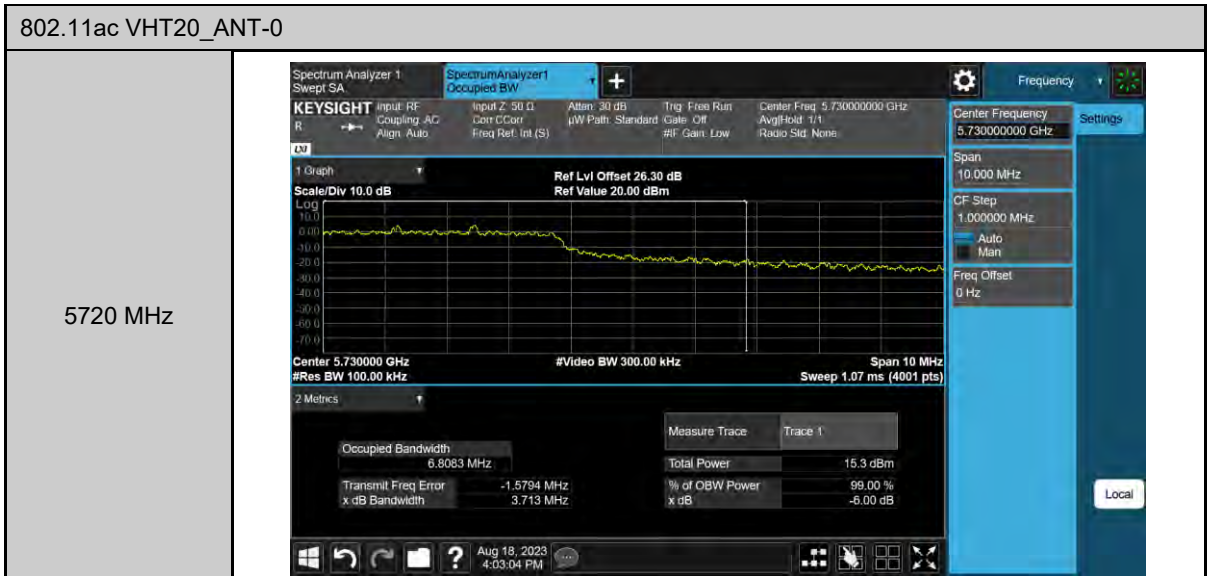

5610 MHz

5690 MHz

6 dB Bandwidth

802.11ac VHT20_ANT-0

5745 MHz

5785 MHz

5825 MHz

802.11ac VHT40_ANT-0

802.11ac VHT80_ANT-0

5690 MHz

5775 MHz

99% Occupied Bandwidth

802.11ac VHT40_ANT-0

802.11ac VHT80_ANT-0

5690 MHz

5775 MHz