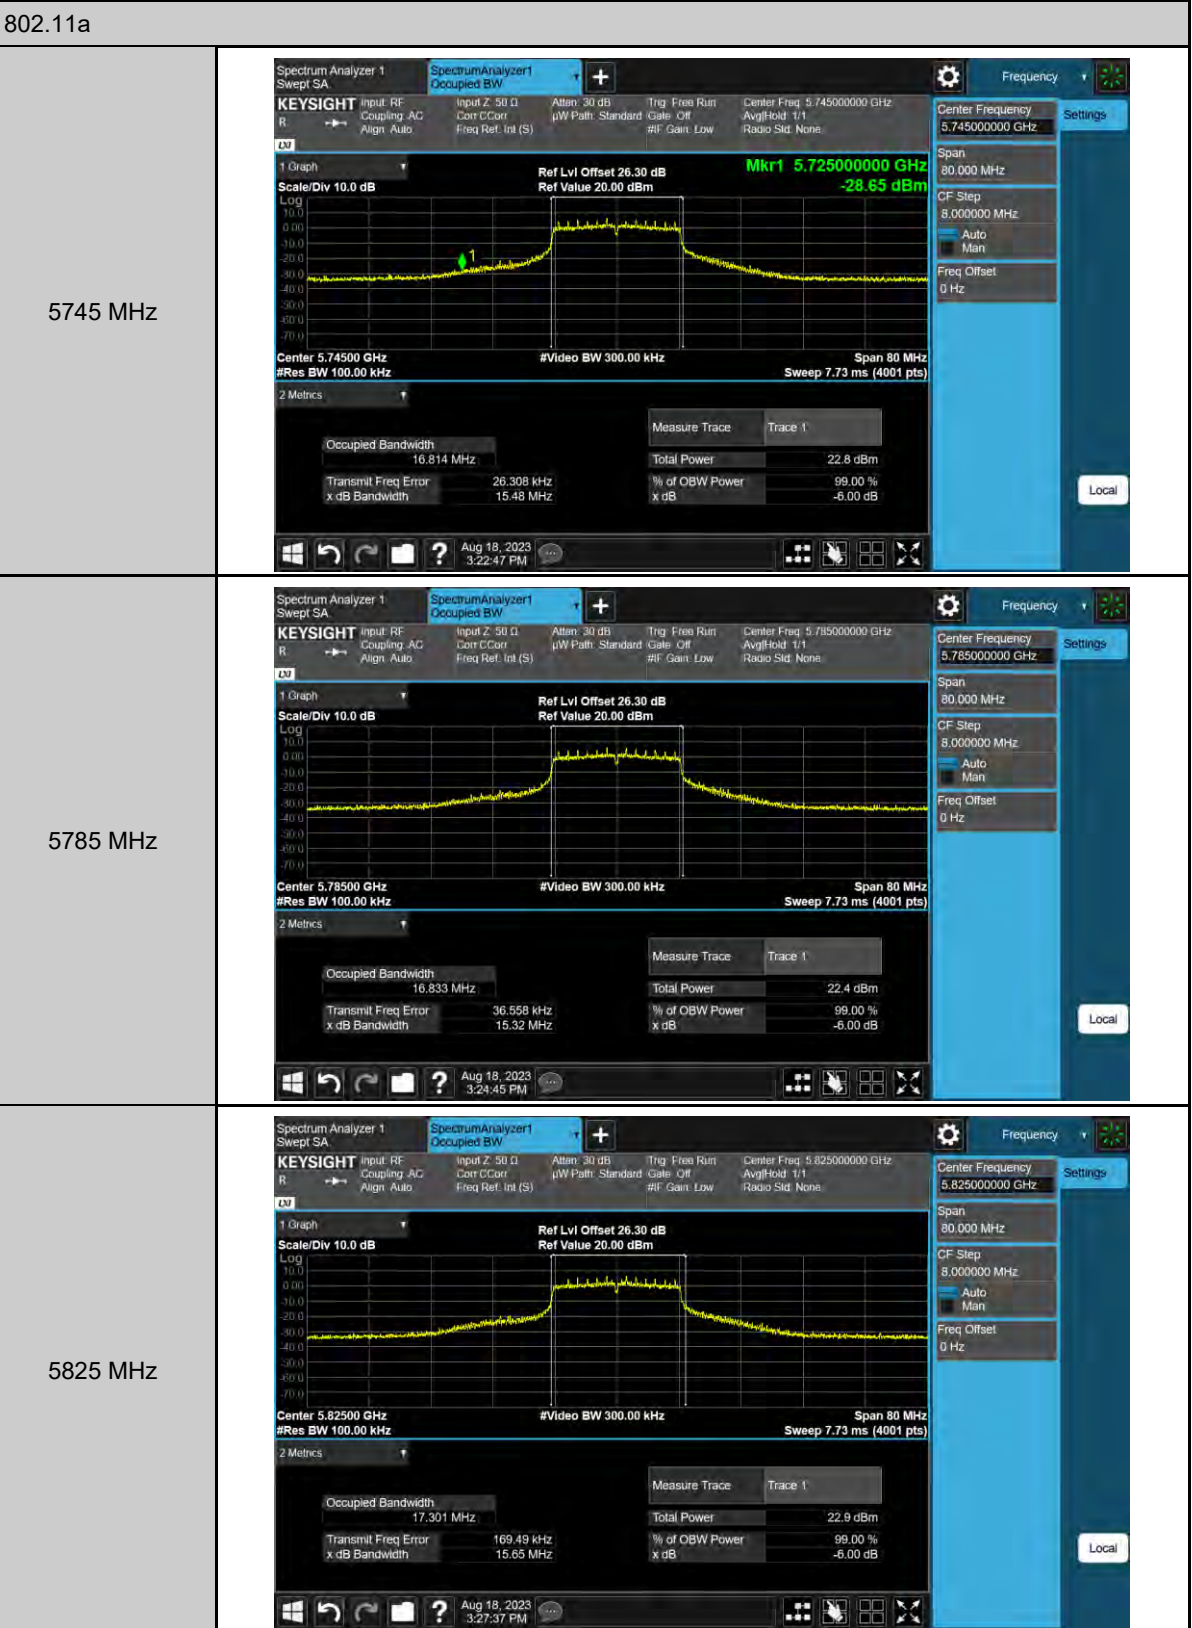

Appendix B. Test Plots

Duty cycle

802.11ac VHT40

On+off time

802.11ac VHT80

On+off time

Maximum Power Spectral Density

802.11a

802.11ac VHT40_ANT-0

5670 MHz

5710 MHz

802.11ac VHT80_ANT-0

5210 MHz

5290 MHz

5530 MHz

802.11ac VHT80_ANT-0

5610 MHz

5690 MHz

6 dB Bandwidth

802.11ac VHT20_ANT-0

5745 MHz

5785 MHz

5825 MHz

802.11ac VHT40_ANT-0

802.11ac VHT80_ANT-0

5690 MHz

5775 MHz

99% Occupied Bandwidth

802.11ac VHT40_ANT-0

802.11ac VHT80_ANT-0

5690 MHz

5775 MHz