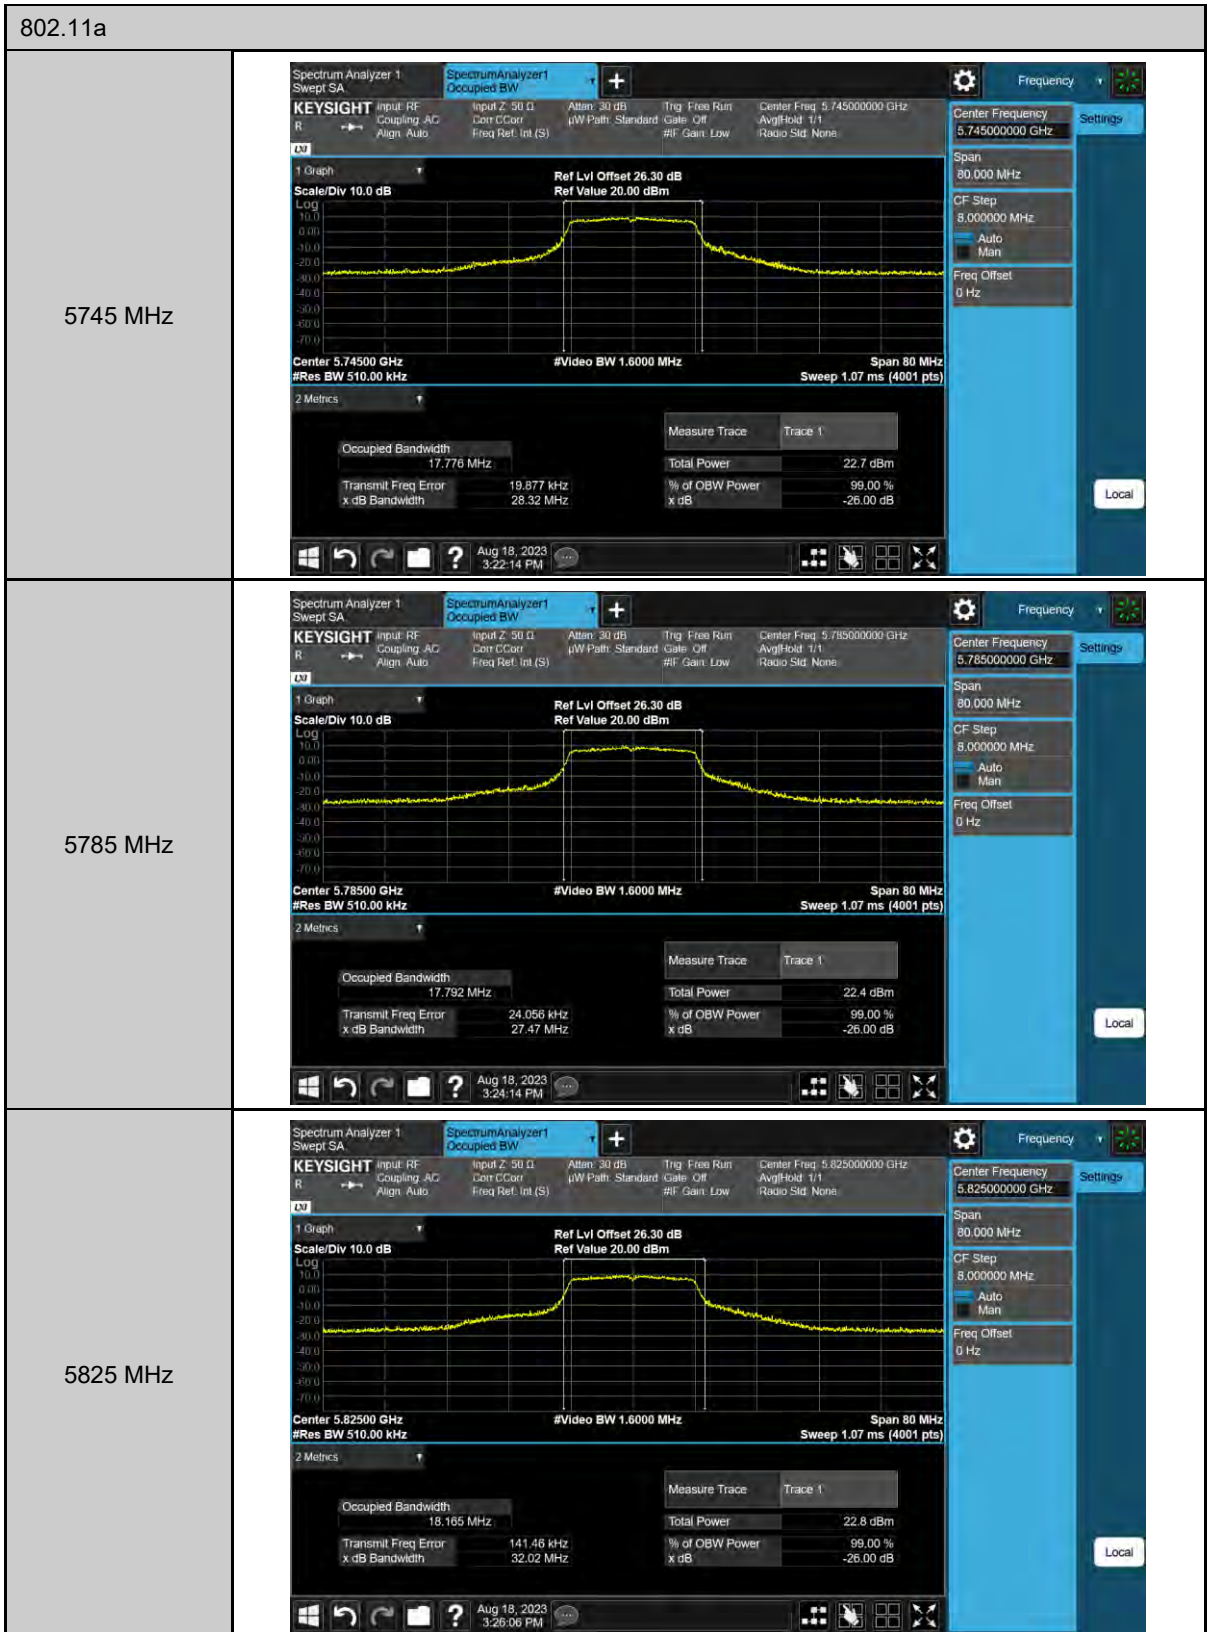

Appendix B. Test Plots

Duty cycle

802.11ac VHT40

On+off time

802.11ac VHT80

On+off time

Maximum Power Spectral Density

802.11a

5610 MHz

5690 MHz

6 dB Bandwidth

802.11ac VHT20_ANT-0

5745 MHz

5785 MHz

5825 MHz

802.11ac VHT40_ANT-0

802.11ac VHT80_ANT-0

5690 MHz

5775 MHz

99% Occupied Bandwidth

802.11ac VHT40_ANT-0

802.11ac VHT80_ANT-0

5690 MHz

5775 MHz