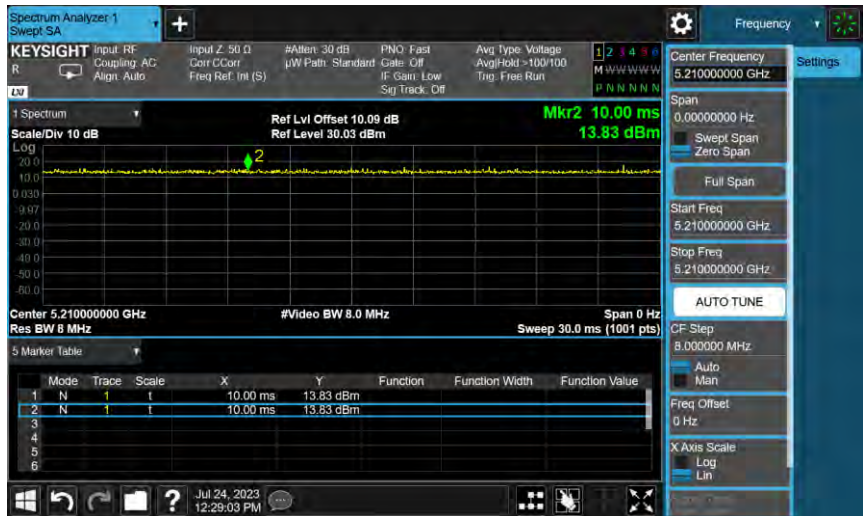

Appendix B. Test Plots

Duty cycle

802.11ac VHT40

On+off time

802.11ac VHT80

On+off time

Maximum Power Spectral Density

802.11a