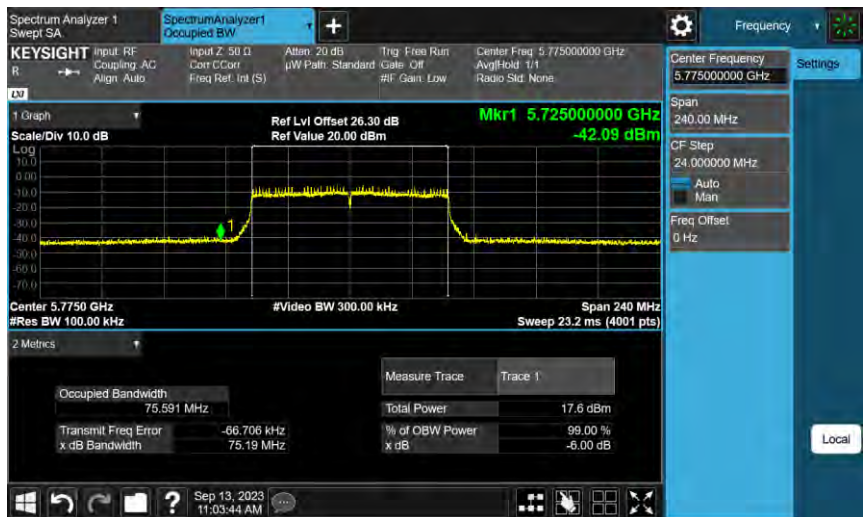

5610 MHz

5690 MHz

6 dB Bandwidth

802.11ac VHT20_ANT-0

5745 MHz

5785 MHz

5825 MHz

802.11ac VHT40_ANT-0

802.11ac VHT80_ANT-0

5690 MHz

5775 MHz

99% Occupied Bandwidth

802.11ac VHT40_ANT-0

802.11ac VHT80_ANT-0

5690 MHz

5775 MHz