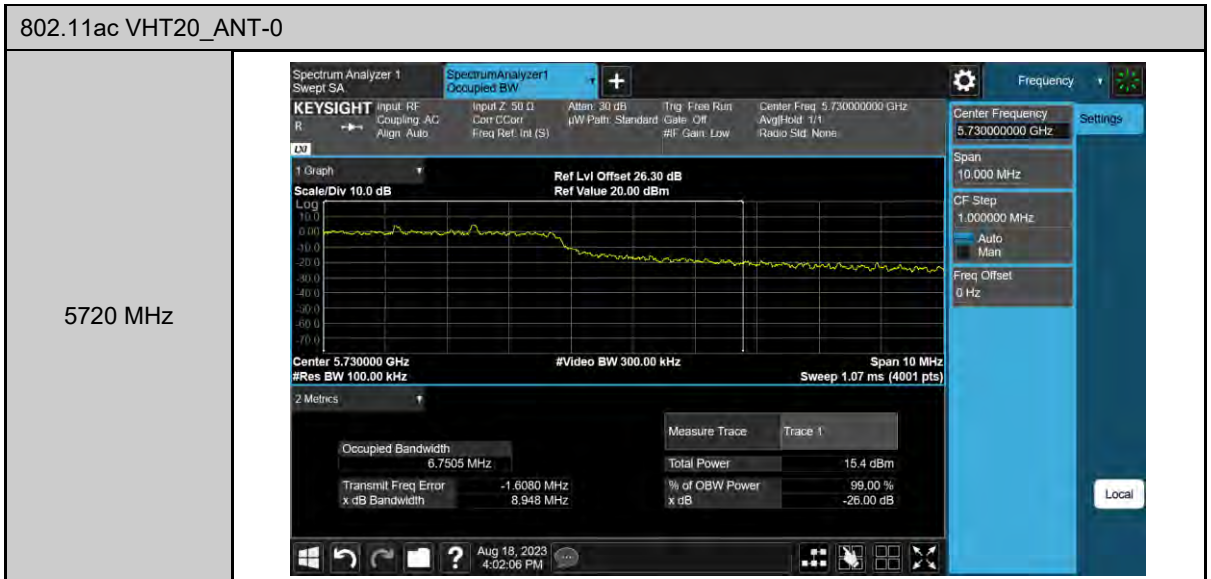

802.11ac VHT80_ANT-0

5690 MHz

5775 MHz

99% Occupied Bandwidth

802.11ac VHT40_ANT-0

802.11ac VHT80_ANT-0

5690 MHz

5775 MHz