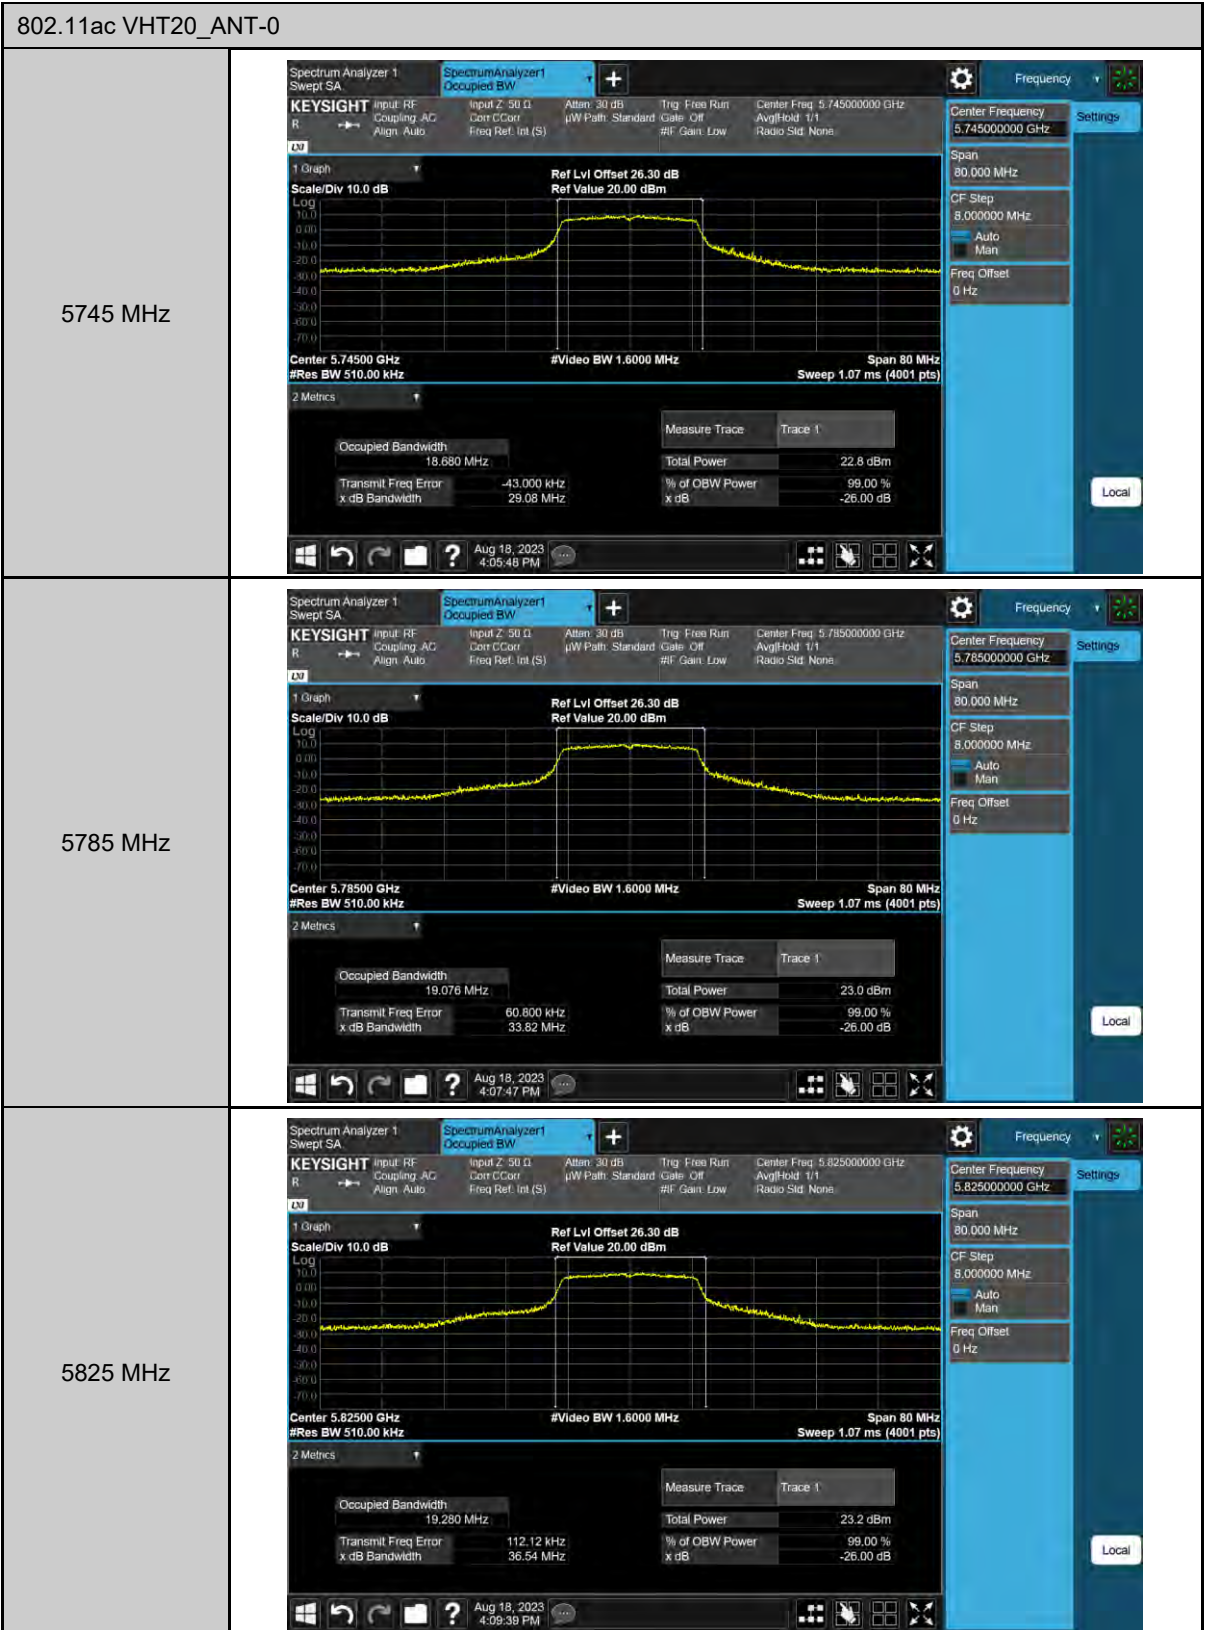

Appendix B. Test Plots

Duty cycle

802.11ac VHT40

On+off time

802.11ac VHT80

On+off time

Maximum Power Spectral Density

802.11a

5610 MHz

5690 MHz

6 dB Bandwidth

802.11ac VHT20_ANT-0

5745 MHz

5785 MHz

5825 MHz

802.11ac VHT40_ANT-0

802.11ac VHT80_ANT-0

5690 MHz

5775 MHz

99% Occupied Bandwidth

802.11ac VHT40_ANT-0

802.11ac VHT80_ANT-0

5690 MHz

5775 MHz