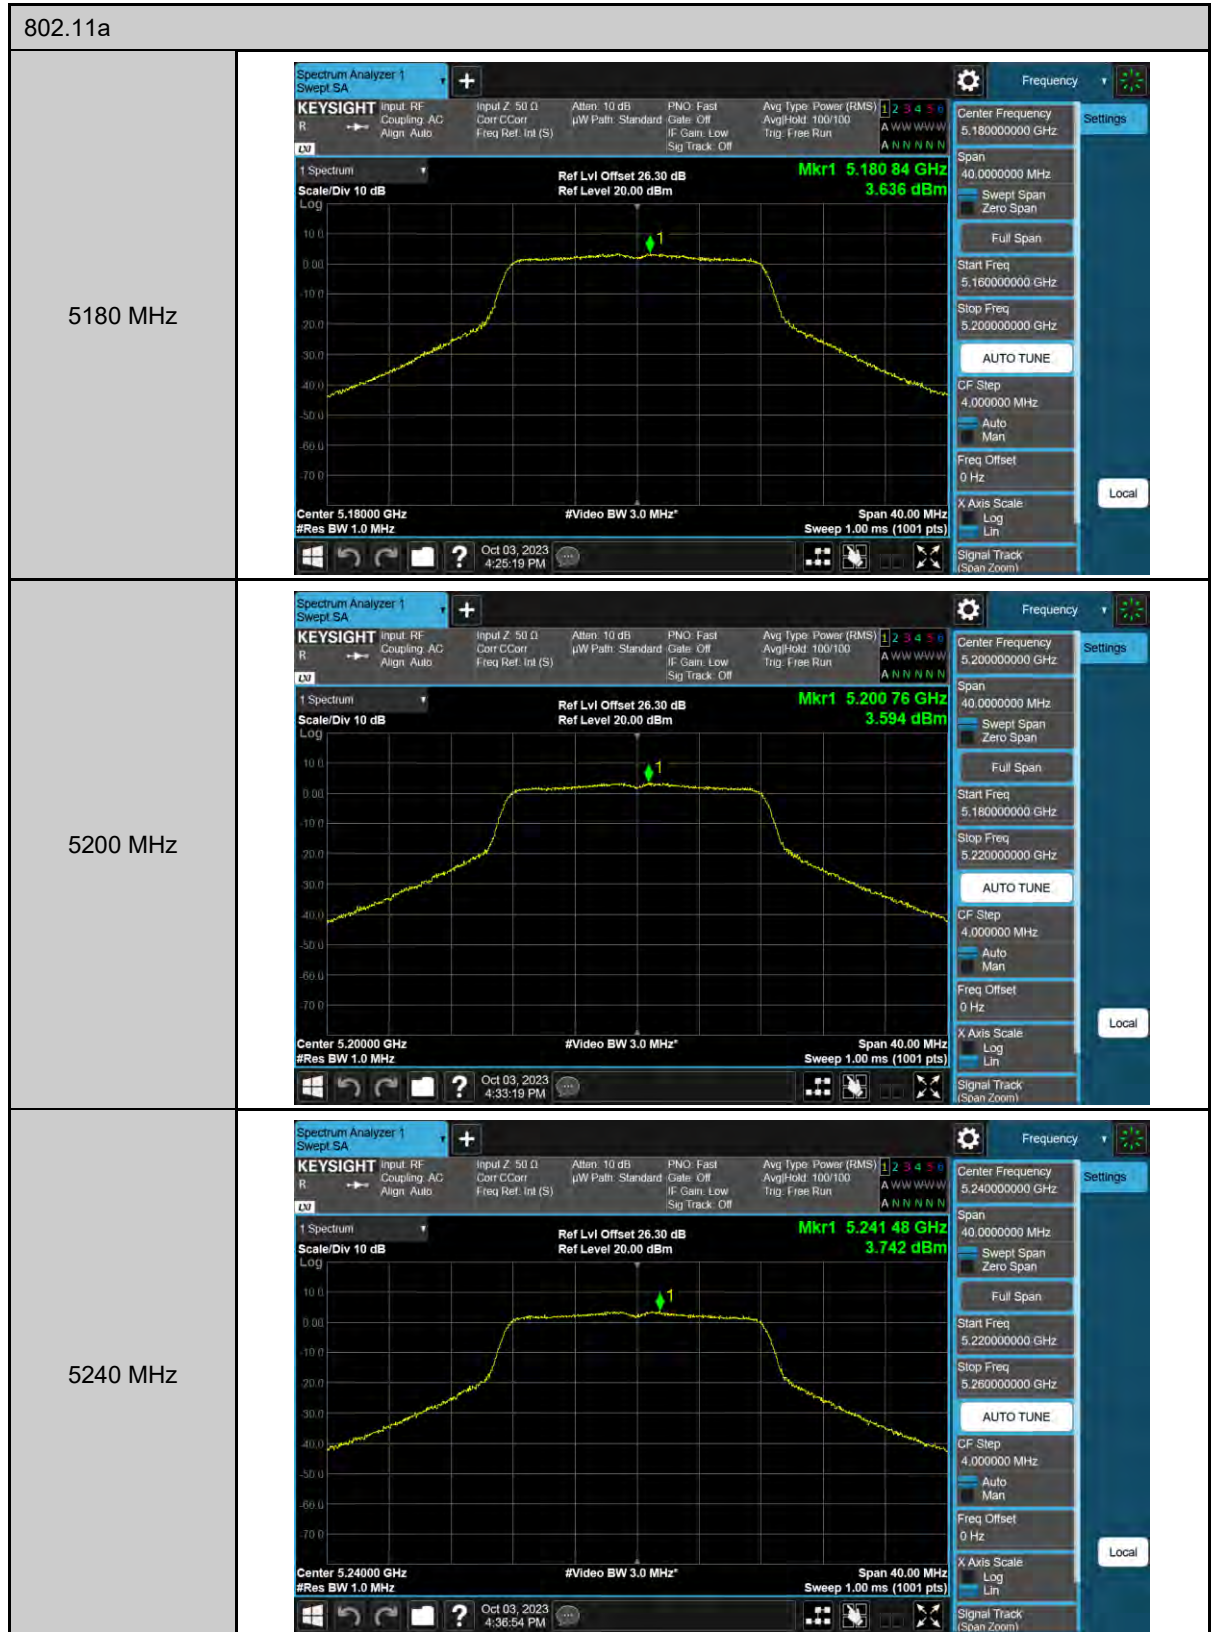

Appendix B. Test Plots

Duty cycle

802.11ac VHT40

On+off time

802.11ac VHT80

On+off time

Maximum Power Spectral Density

802.11a

5260 MHz

5280 MHz

5320 MHz

802.11a

5745 MHz

5785 MHz

5825 MHz

802.11ac VHT20_ANT-0