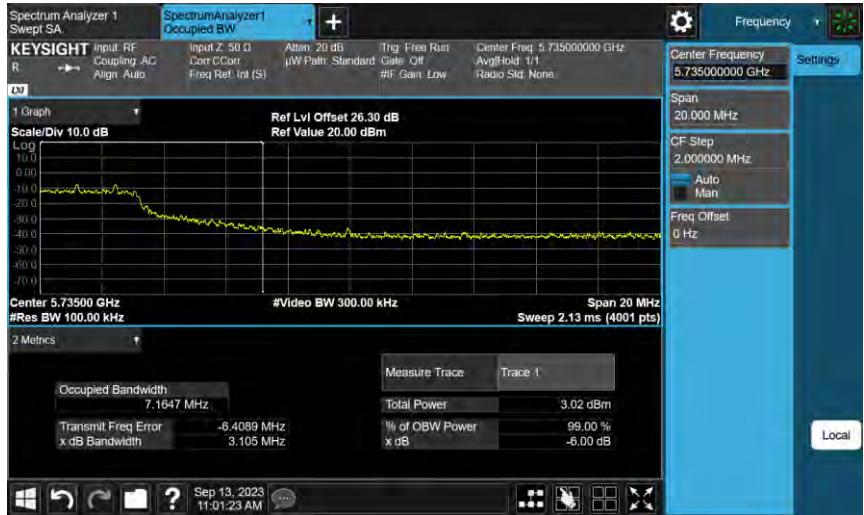

5610 MHz

5690 MHz

6 dB Bandwidth

802.11ac VHT20_ANT-0

5745 MHz

5785 MHz

5825 MHz

802.11ac VHT40_ANT-0

802.11ac VHT80_ANT-0

5690 MHz

5775 MHz

99% Occupied Bandwidth

802.11ac VHT40_ANT-0

802.11ac VHT80_ANT-0

5690 MHz

5775 MHz