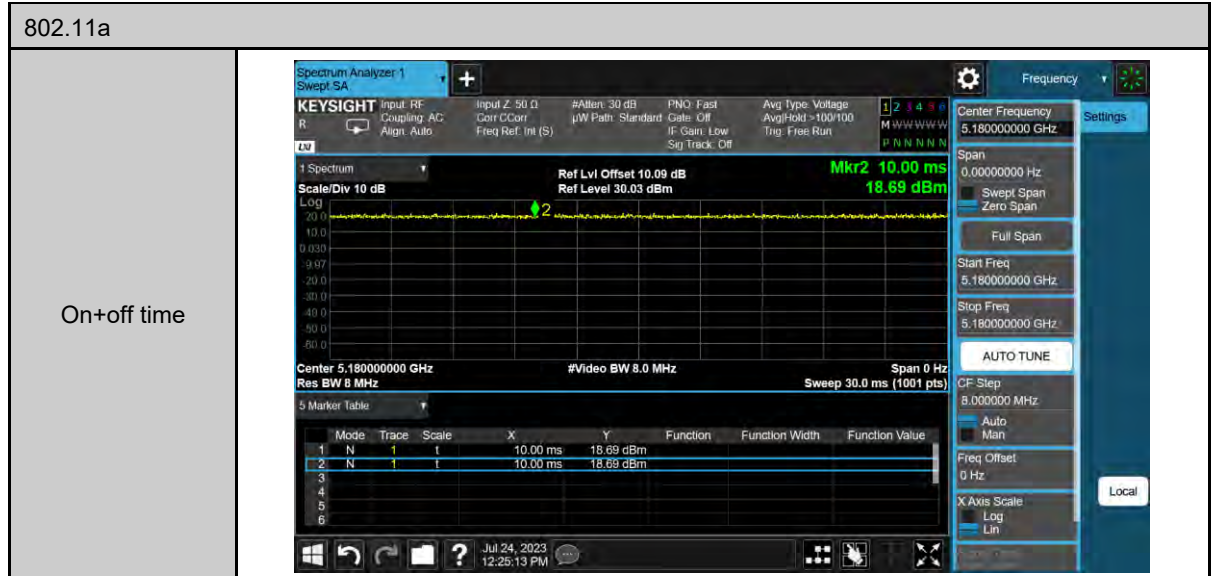

Appendix B. Test Plots

Duty cycle

802.11ac VHT40

On+off time

802.11ac VHT80

On+off time

Maximum Power Spectral Density

802.11a