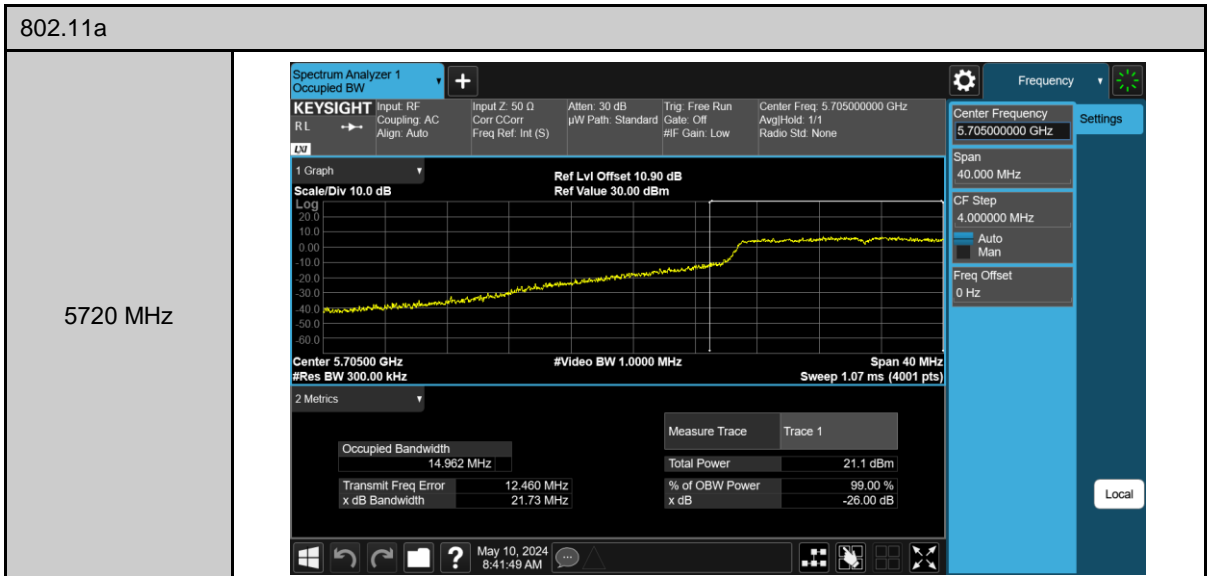

802.11ac VHT80_ANT-0

26 dB Bandwidth & 99% Occupied Bandwidth

802.11ac VHT20_ANT-0

802.11ac VHT20_ANT-0

802.11ac VHT20_ANT-0

802.11ac VHT40_ANT-0

802.11ac VHT80_ANT-0

5210 MHz

5290 MHz

5530 MHz

6 dB Bandwidth

802.11ac VHT20_ANT-0

802.11ac VHT40_ANT-0

99% Occupied Bandwidth