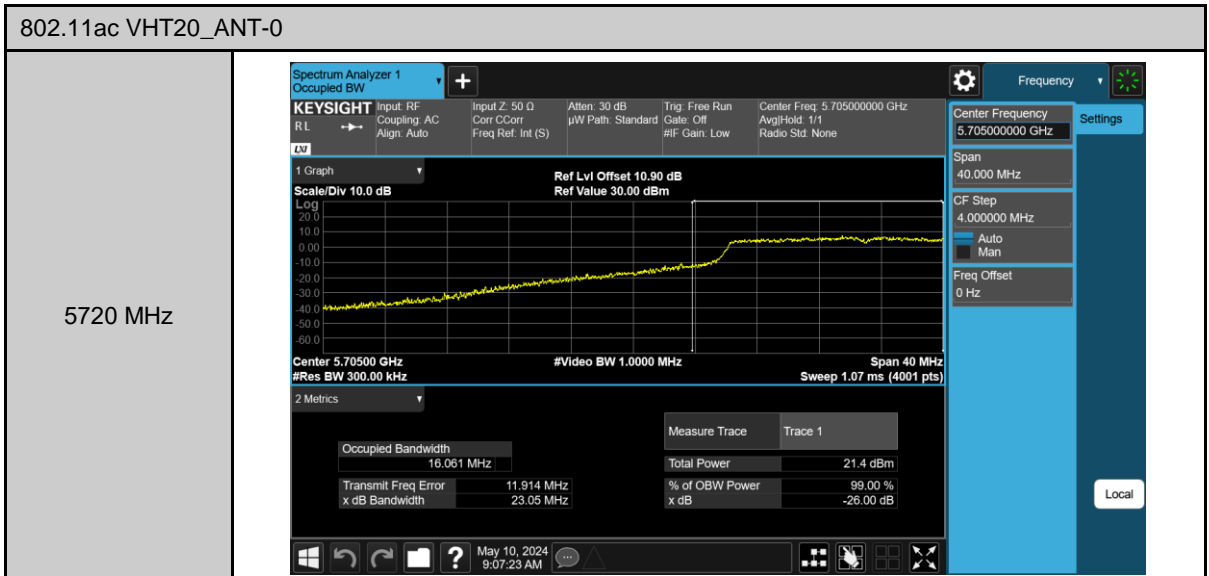

802.11ac VHT80_ANT-0

26 dB Bandwidth & 99% Occupied Bandwidth

802.11ac VHT20_ANT-0

802.11ac VHT20_ANT-0

802.11ac VHT20_ANT-0

802.11ac VHT40_ANT-0

802.11ac VHT80_ANT-0

5210 MHz

5290 MHz

5530 MHz

6 dB Bandwidth

802.11ac VHT20_ANT-0

802.11ac VHT40_ANT-0

99% Occupied Bandwidth