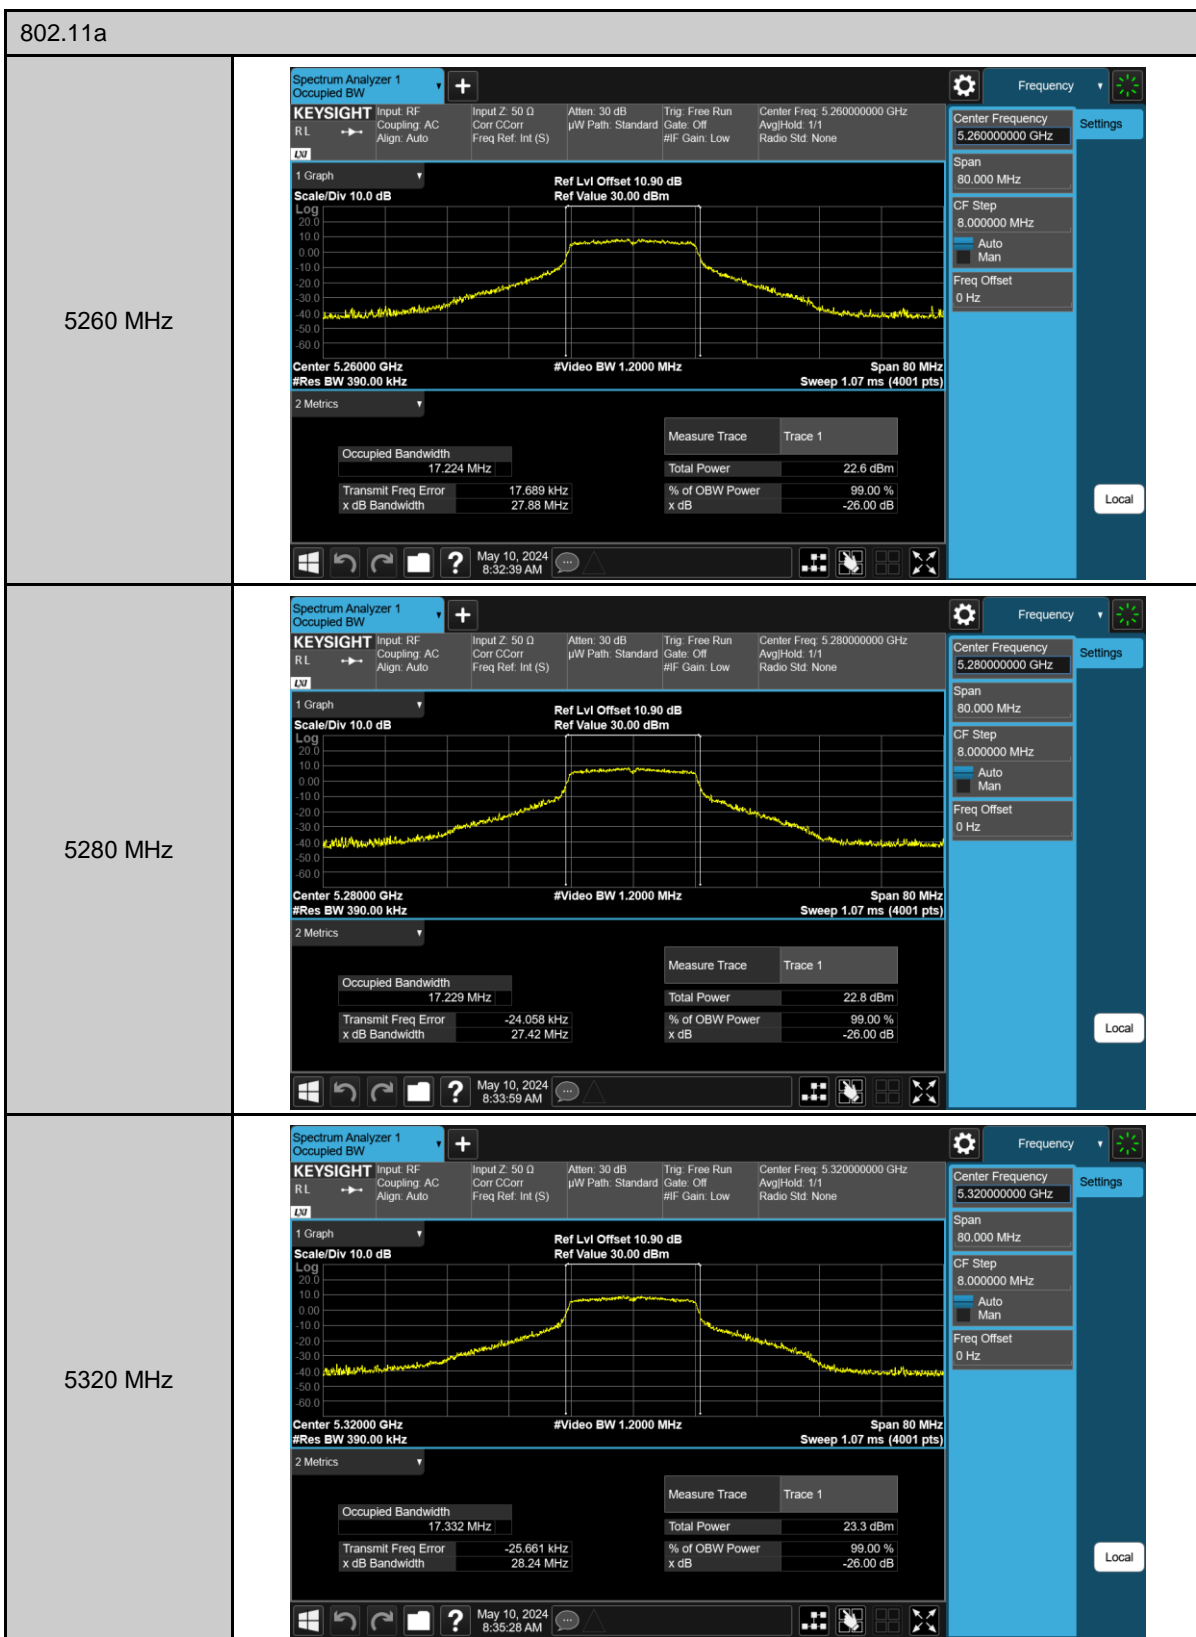

802.11ac VHT80_ANT-0

26 dB Bandwidth & 99% Occupied Bandwidth

802.11ac VHT20_ANT-0

802.11ac VHT20_ANT-0

802.11ac VHT20_ANT-0

802.11ac VHT40_ANT-0

802.11ac VHT80_ANT-0

5210 MHz

5290 MHz

5530 MHz

6 dB Bandwidth

802.11ac VHT20_ANT-0

802.11ac VHT40_ANT-0

99% Occupied Bandwidth