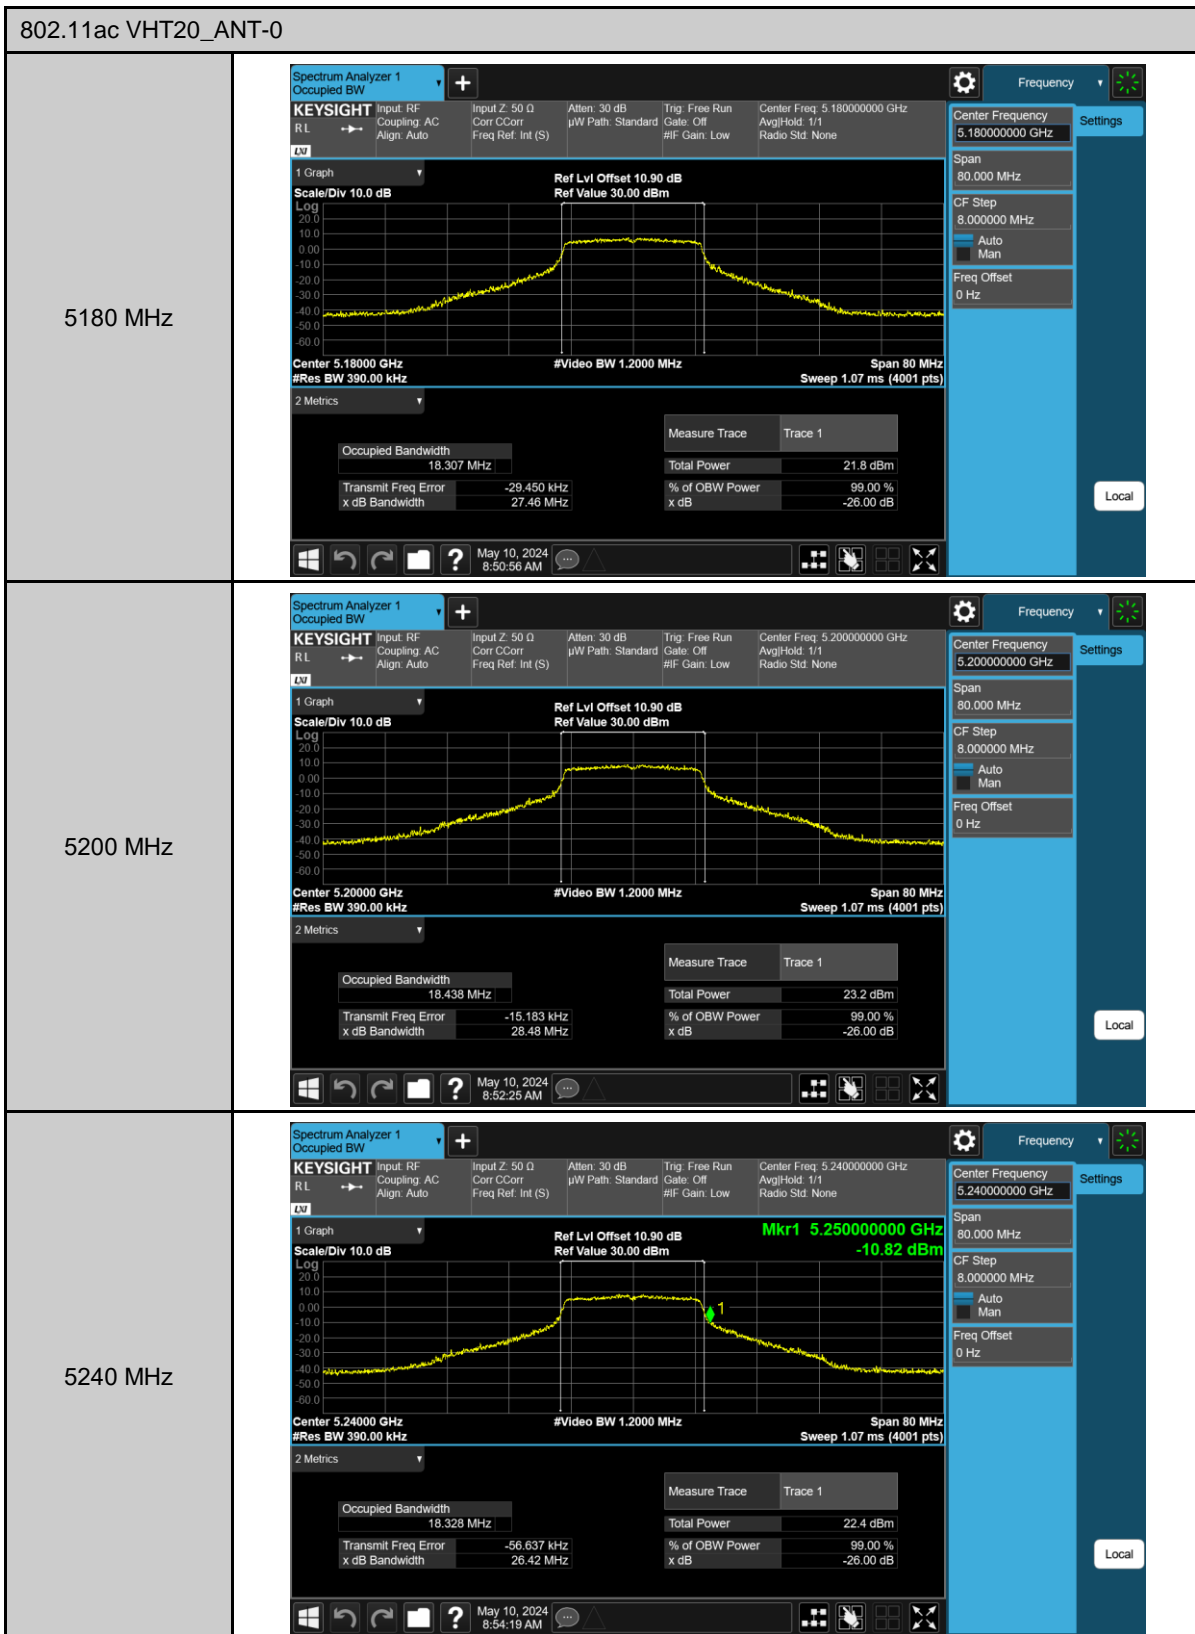

802.11ac VHT80_ANT-0

26 dB Bandwidth & 99% Occupied Bandwidth

802.11ac VHT20_ANT-0

802.11ac VHT20_ANT-0

802.11ac VHT20_ANT-0

802.11ac VHT40_ANT-0

802.11ac VHT80_ANT-0

5210 MHz

5290 MHz

5530 MHz

6 dB Bandwidth

802.11ac VHT20_ANT-0

802.11ac VHT40_ANT-0

99% Occupied Bandwidth