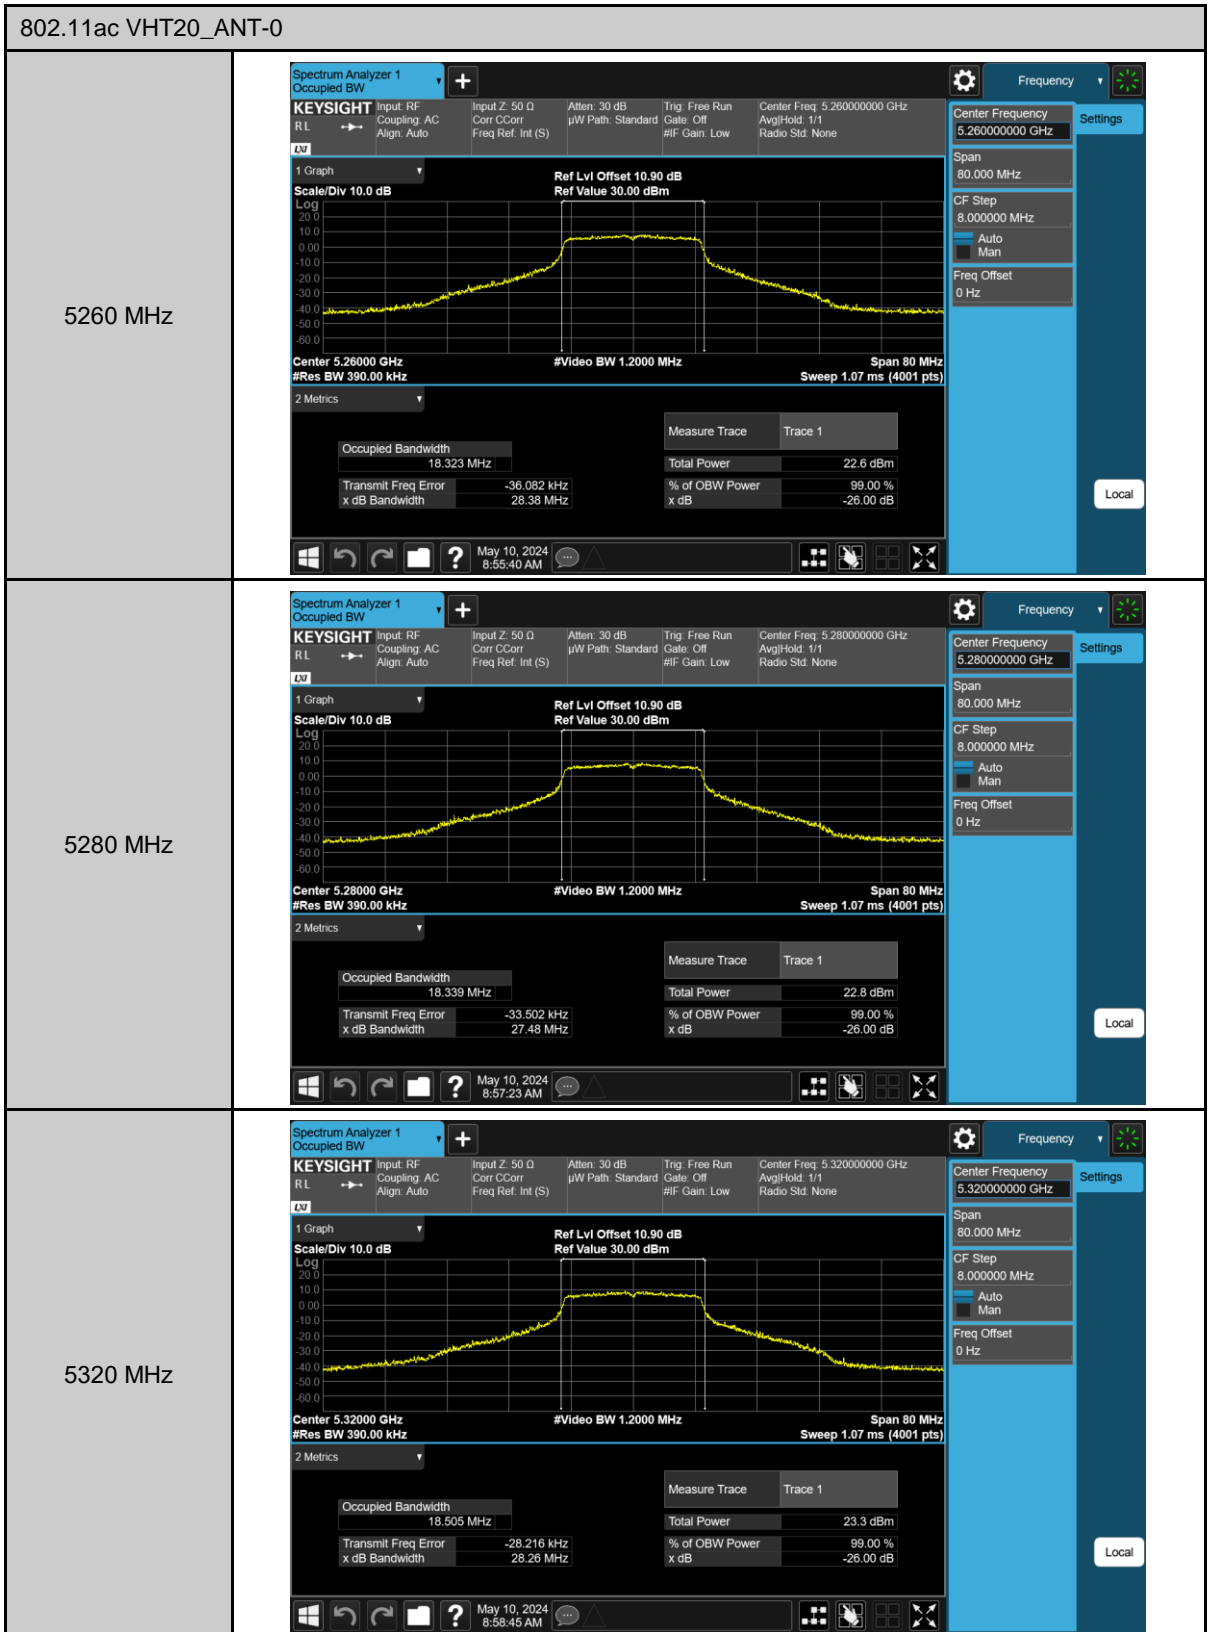

802.11ac VHT80_ANT-0

26 dB Bandwidth & 99% Occupied Bandwidth

802.11ac VHT20_ANT-0

802.11ac VHT20_ANT-0

802.11ac VHT20_ANT-0

802.11ac VHT40_ANT-0

802.11ac VHT80_ANT-0

5210 MHz

5290 MHz

5530 MHz

6 dB Bandwidth

802.11ac VHT20_ANT-0

802.11ac VHT40_ANT-0

99% Occupied Bandwidth