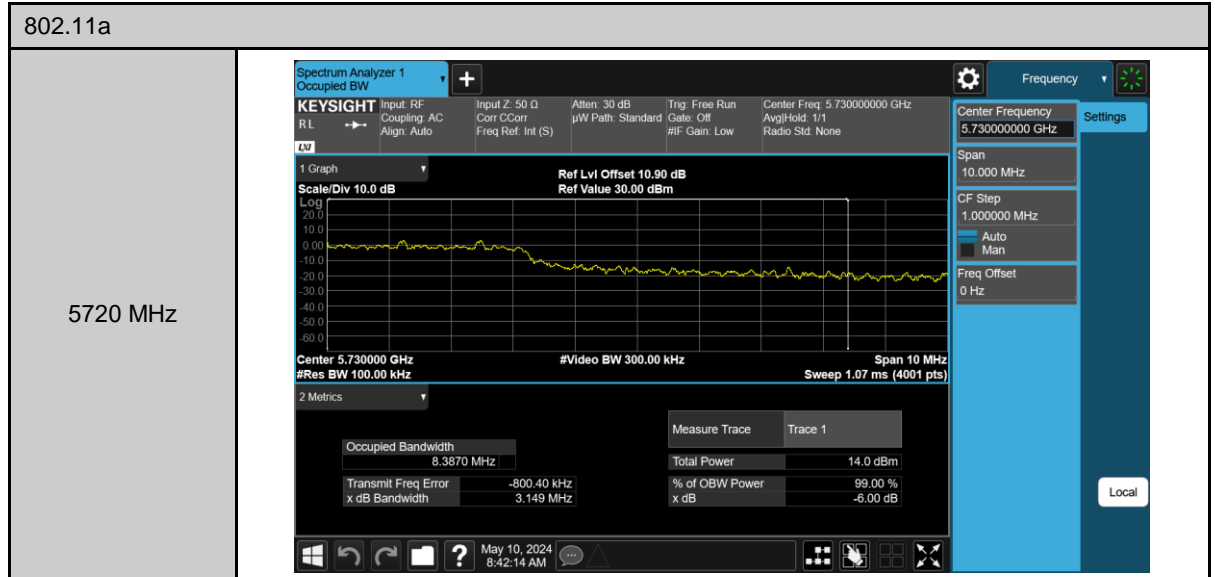

802.11ac VHT80_ANT-0

26 dB Bandwidth & 99% Occupied Bandwidth

802.11ac VHT20_ANT-0

802.11ac VHT20_ANT-0

802.11ac VHT20_ANT-0

802.11ac VHT40_ANT-0

802.11ac VHT80_ANT-0

5210 MHz

5290 MHz

5530 MHz

6 dB Bandwidth

802.11ac VHT20_ANT-0

802.11ac VHT40_ANT-0

99% Occupied Bandwidth