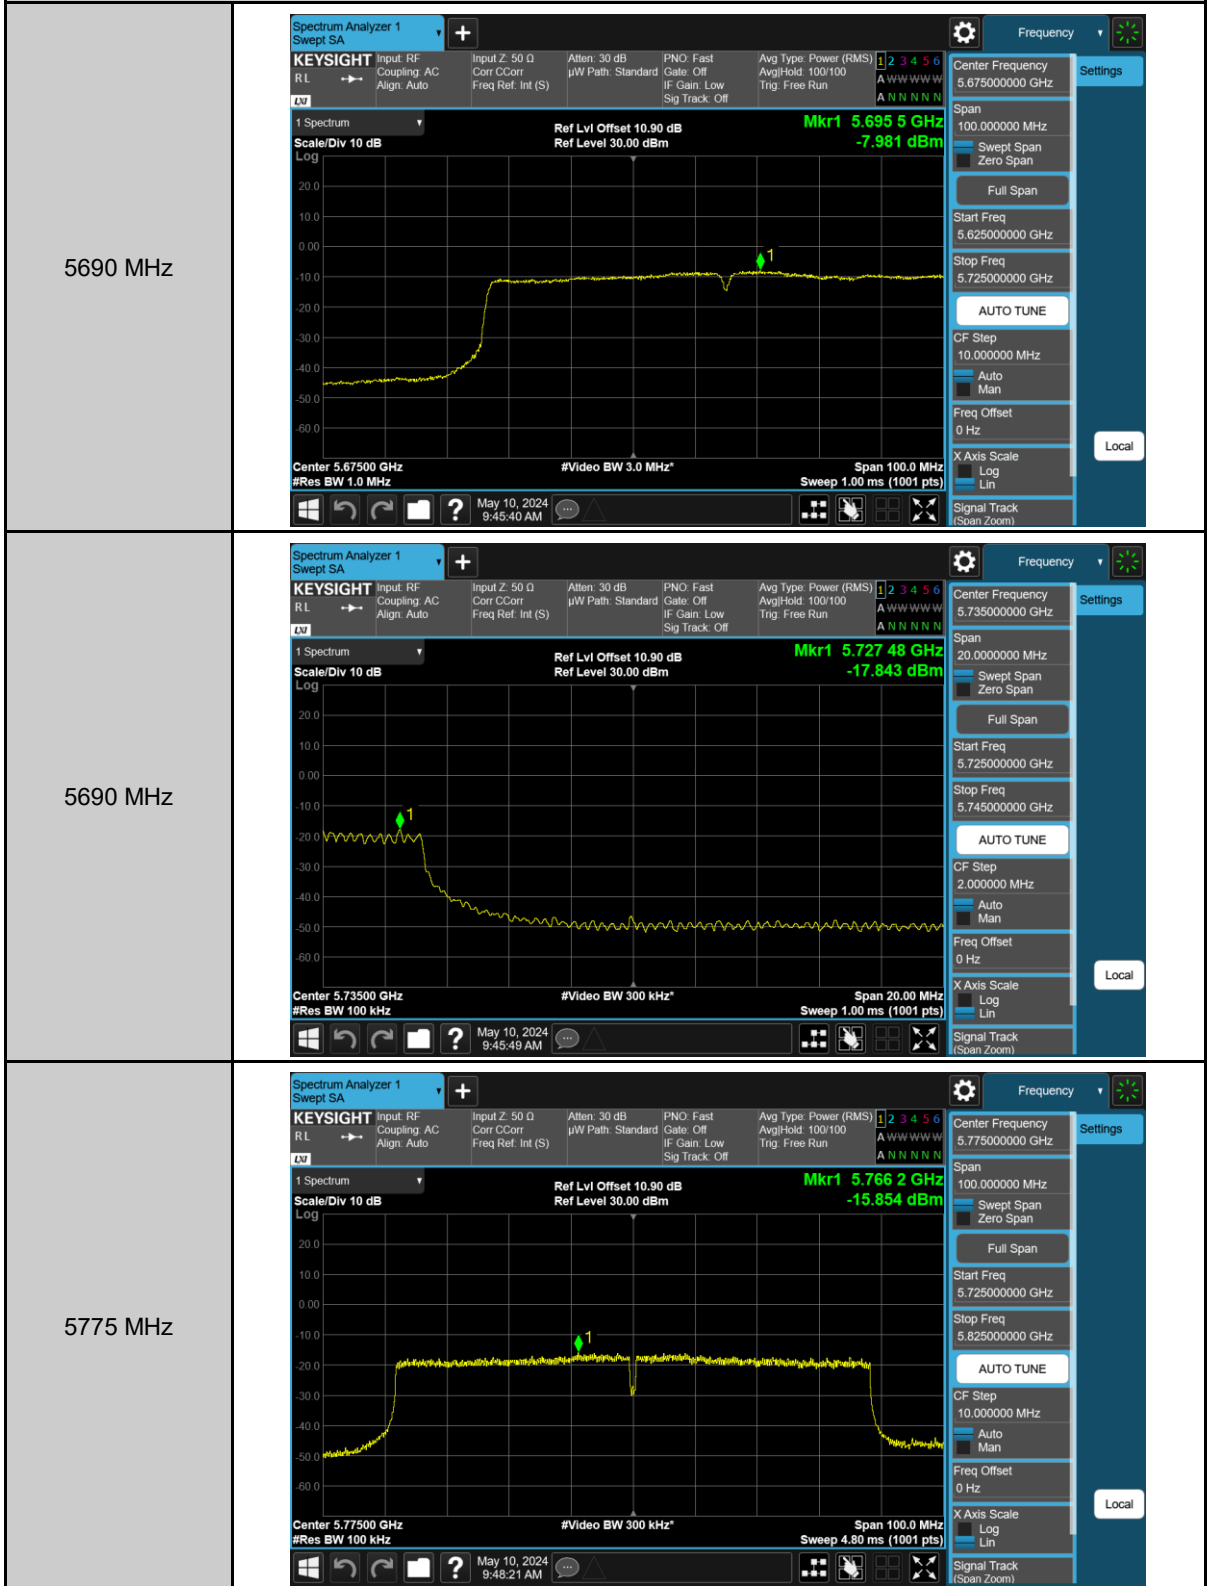

802.11ac VHT80_ANT-0

26 dB Bandwidth & 99% Occupied Bandwidth

802.11ac VHT20_ANT-0

802.11ac VHT20_ANT-0

802.11ac VHT20_ANT-0

802.11ac VHT40_ANT-0

802.11ac VHT80_ANT-0

5210 MHz

5290 MHz

5530 MHz

6 dB Bandwidth

802.11ac VHT20_ANT-0

802.11ac VHT40_ANT-0

99% Occupied Bandwidth