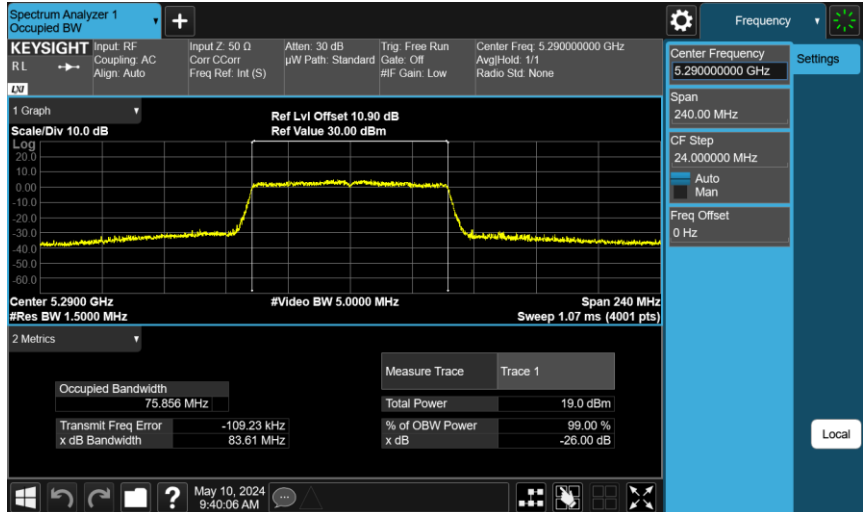

802.11ac VHT80_ANT-0

26 dB Bandwidth & 99% Occupied Bandwidth

802.11ac VHT20_ANT-0

802.11ac VHT20_ANT-0

802.11ac VHT20_ANT-0

802.11ac VHT40_ANT-0

802.11ac VHT80_ANT-0

5210 MHz

5290 MHz

5530 MHz

6 dB Bandwidth

802.11ac VHT20_ANT-0

802.11ac VHT40_ANT-0

99% Occupied Bandwidth