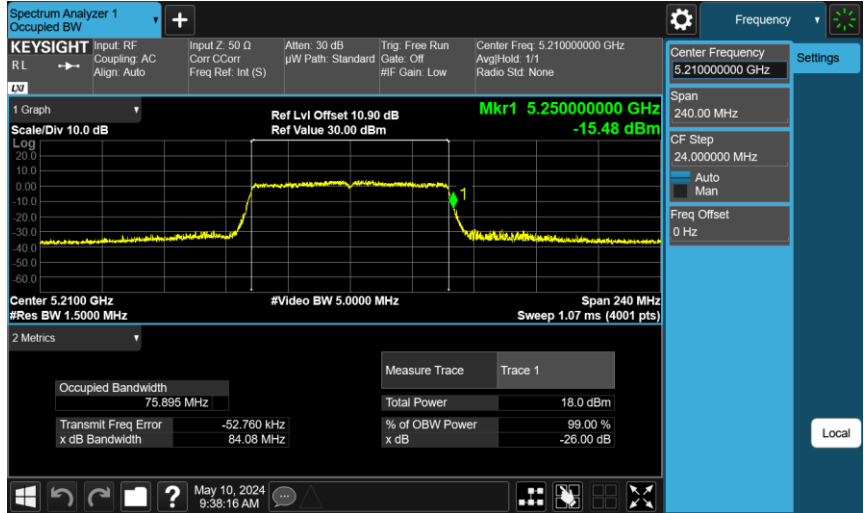

802.11ac VHT80_ANT-0

26 dB Bandwidth & 99% Occupied Bandwidth

802.11ac VHT20_ANT-0

802.11ac VHT20_ANT-0

802.11ac VHT20_ANT-0

802.11ac VHT40_ANT-0

802.11ac VHT80_ANT-0

5210 MHz

5290 MHz

5530 MHz

6 dB Bandwidth

802.11ac VHT20_ANT-0

802.11ac VHT40_ANT-0

99% Occupied Bandwidth