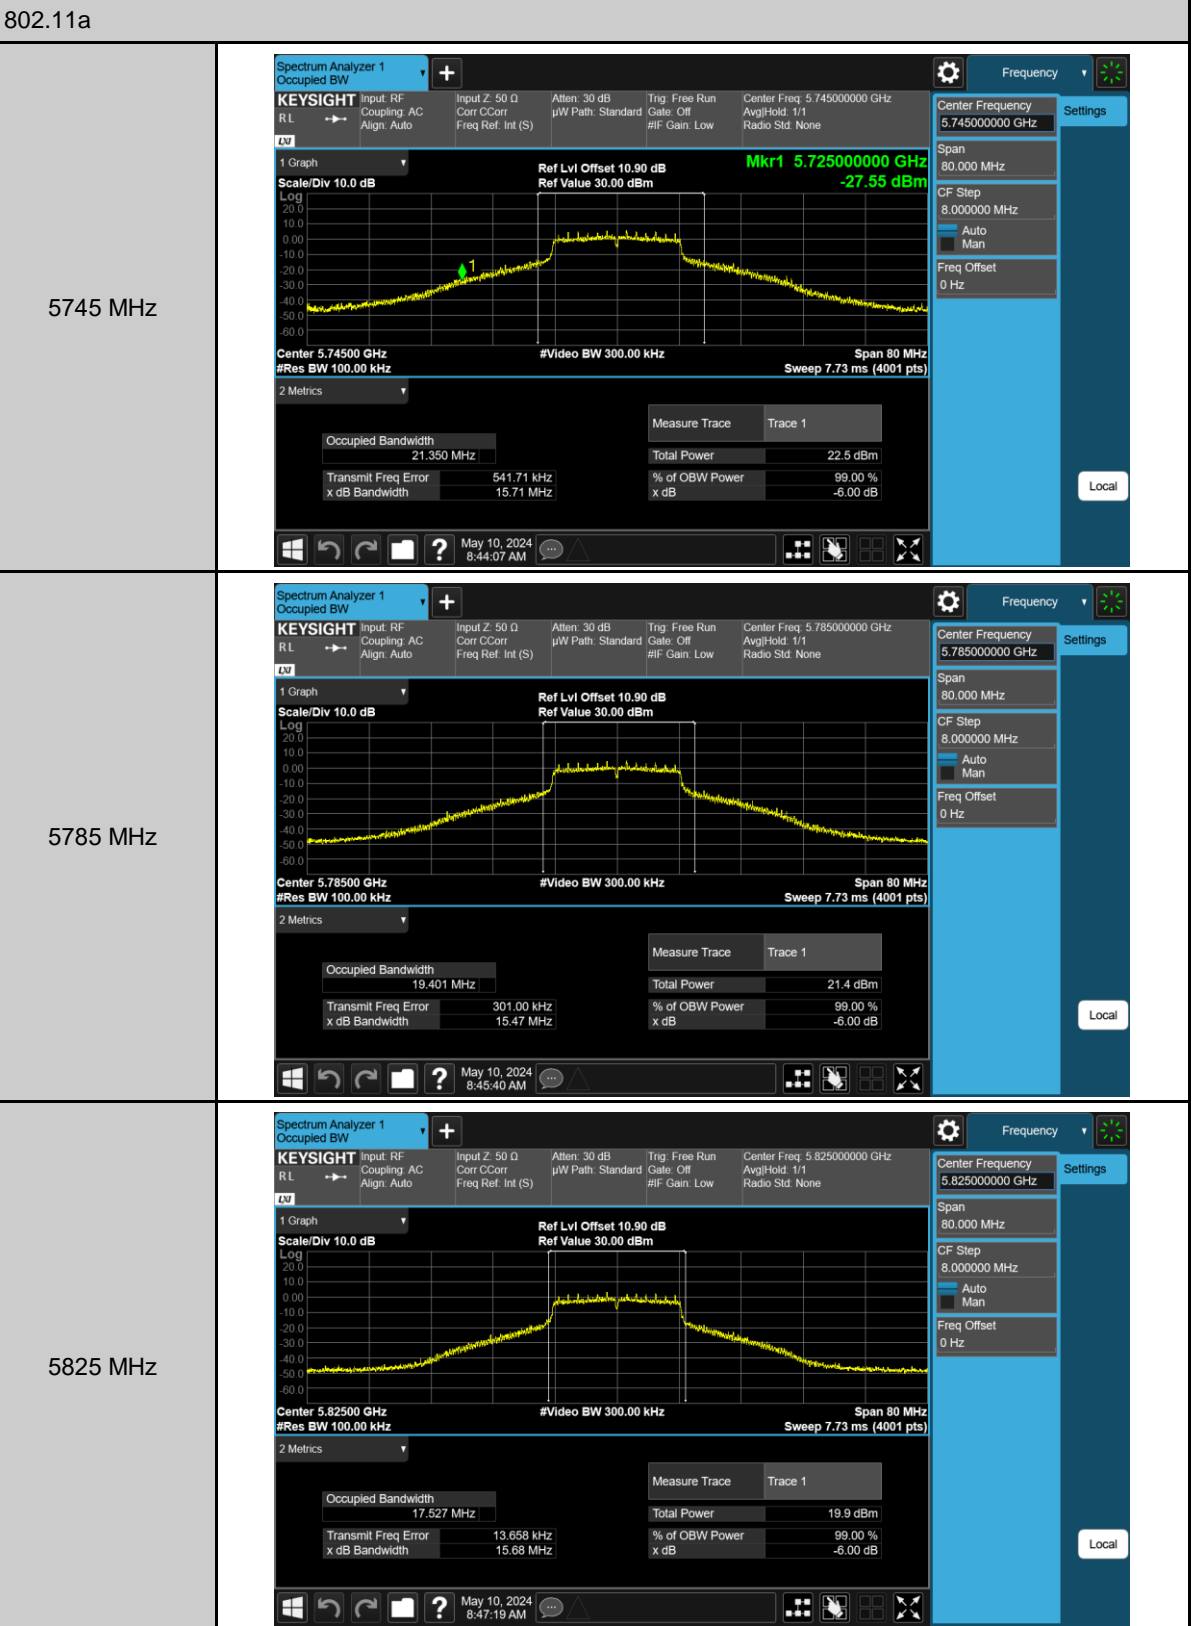

802.11ac VHT80_ANT-0

26 dB Bandwidth & 99% Occupied Bandwidth

802.11ac VHT20_ANT-0

802.11ac VHT20_ANT-0

802.11ac VHT20_ANT-0

802.11ac VHT40_ANT-0

802.11ac VHT80_ANT-0

5210 MHz

5290 MHz

5530 MHz

6 dB Bandwidth

802.11ac VHT20_ANT-0

802.11ac VHT40_ANT-0

99% Occupied Bandwidth