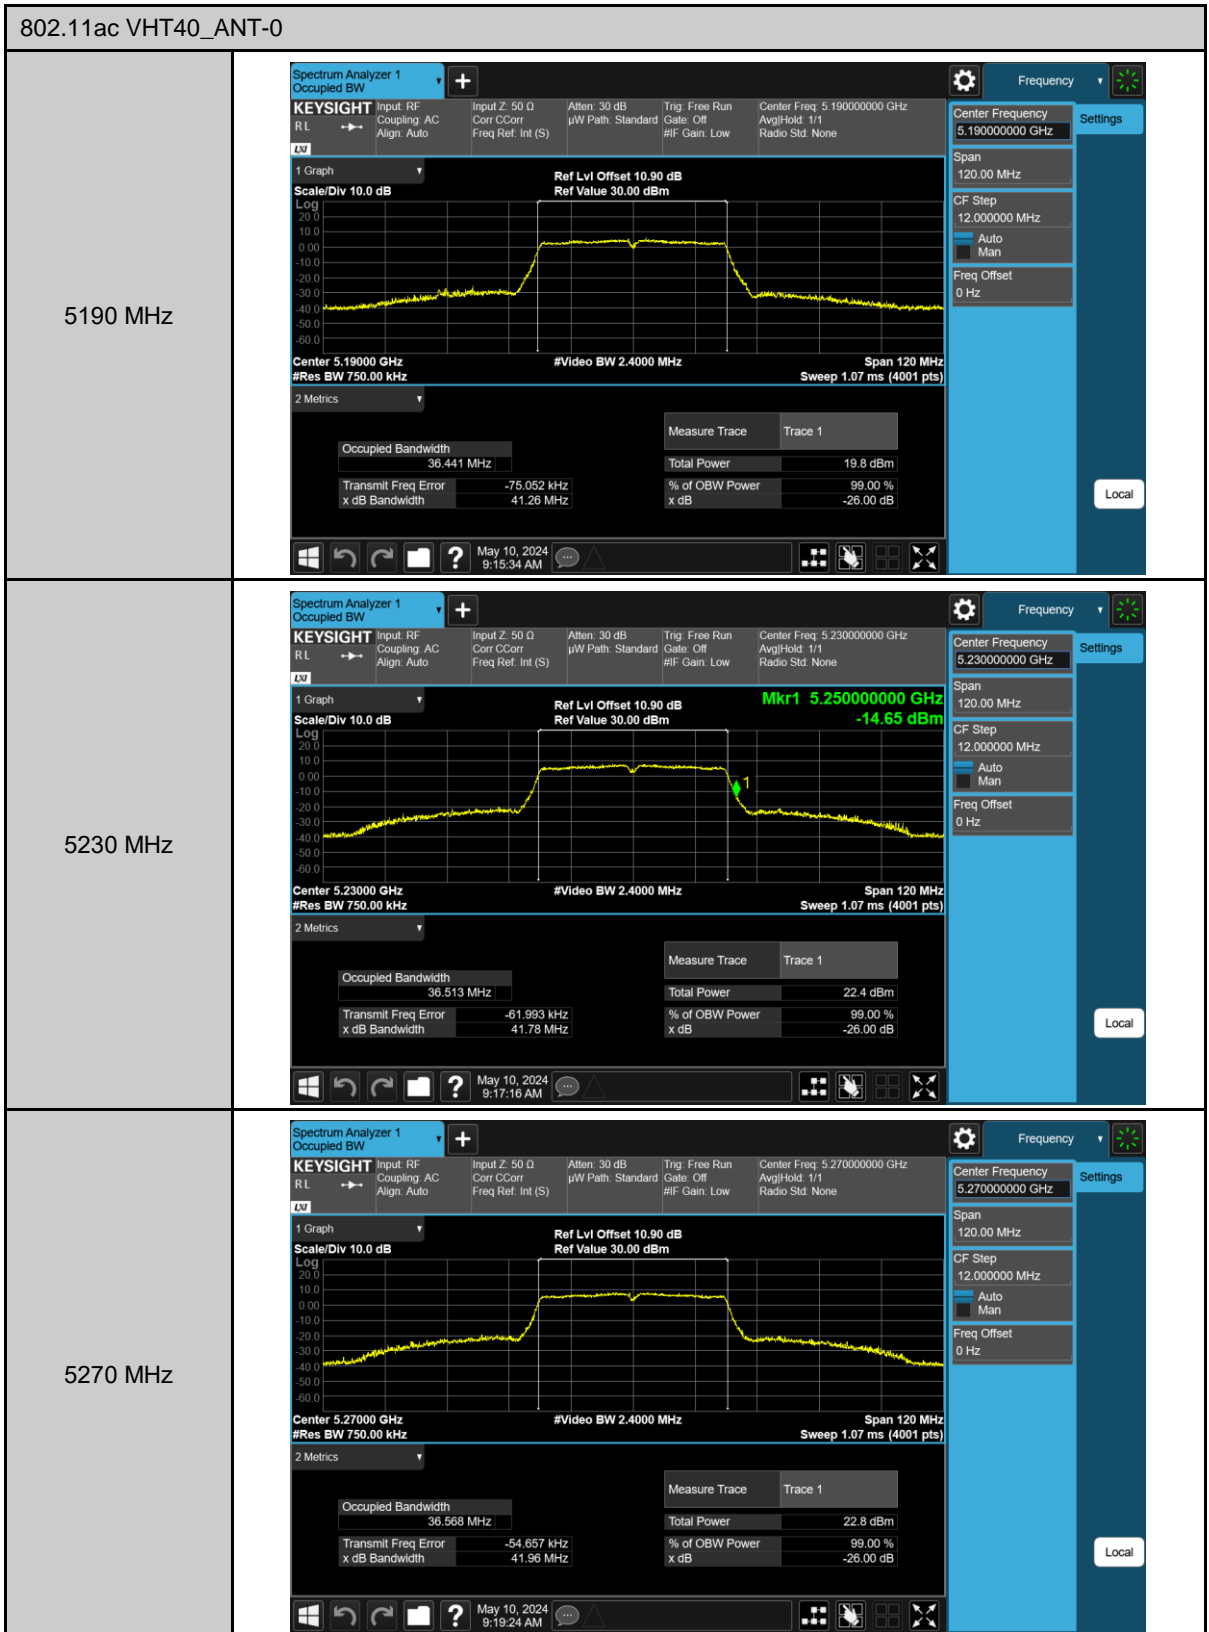

802.11ac VHT80_ANT-0

26 dB Bandwidth & 99% Occupied Bandwidth

802.11ac VHT20_ANT-0

802.11ac VHT20_ANT-0

802.11ac VHT20_ANT-0

802.11ac VHT40_ANT-0

802.11ac VHT80_ANT-0

5210 MHz

5290 MHz

5530 MHz

6 dB Bandwidth

802.11ac VHT20_ANT-0

802.11ac VHT40_ANT-0

99% Occupied Bandwidth