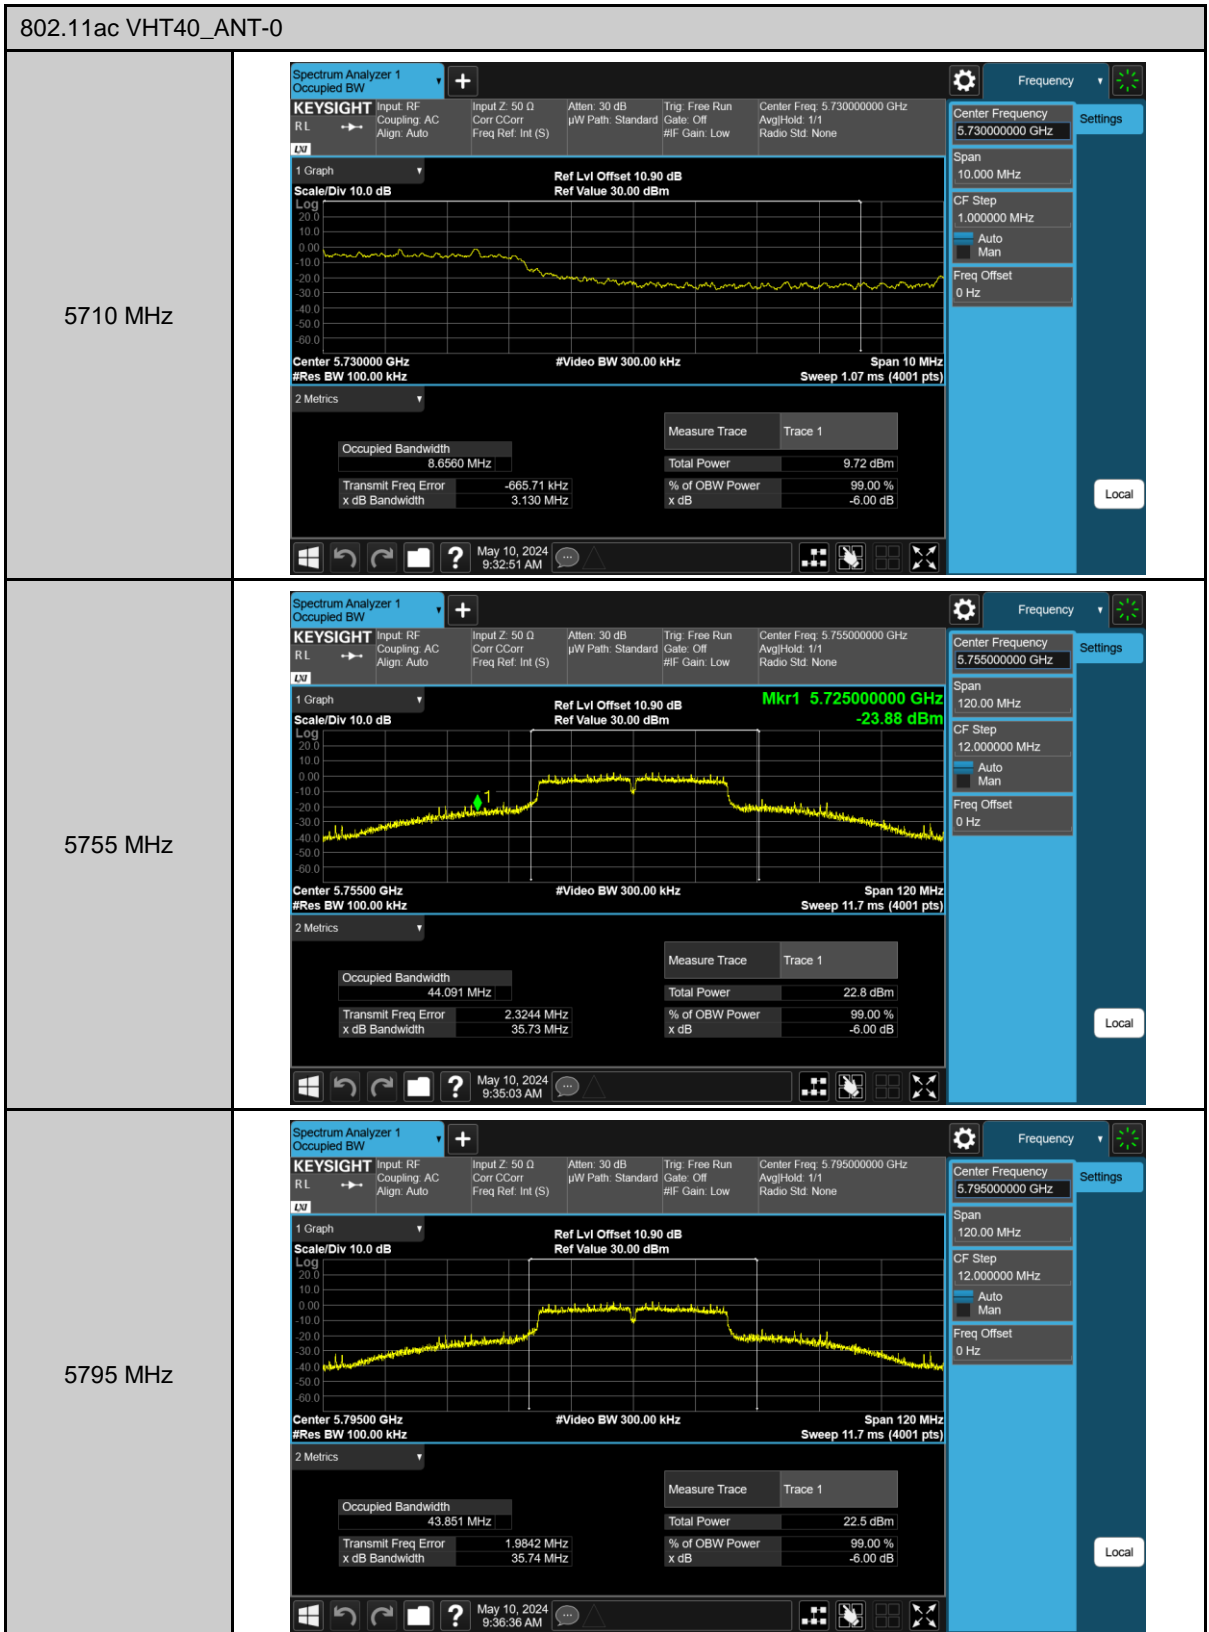

802.11ac VHT80_ANT-0

26 dB Bandwidth & 99% Occupied Bandwidth

802.11ac VHT20_ANT-0

802.11ac VHT20_ANT-0

802.11ac VHT20_ANT-0

802.11ac VHT40_ANT-0

802.11ac VHT80_ANT-0

5210 MHz

5290 MHz

5530 MHz

6 dB Bandwidth

802.11ac VHT20_ANT-0

802.11ac VHT40_ANT-0

99% Occupied Bandwidth