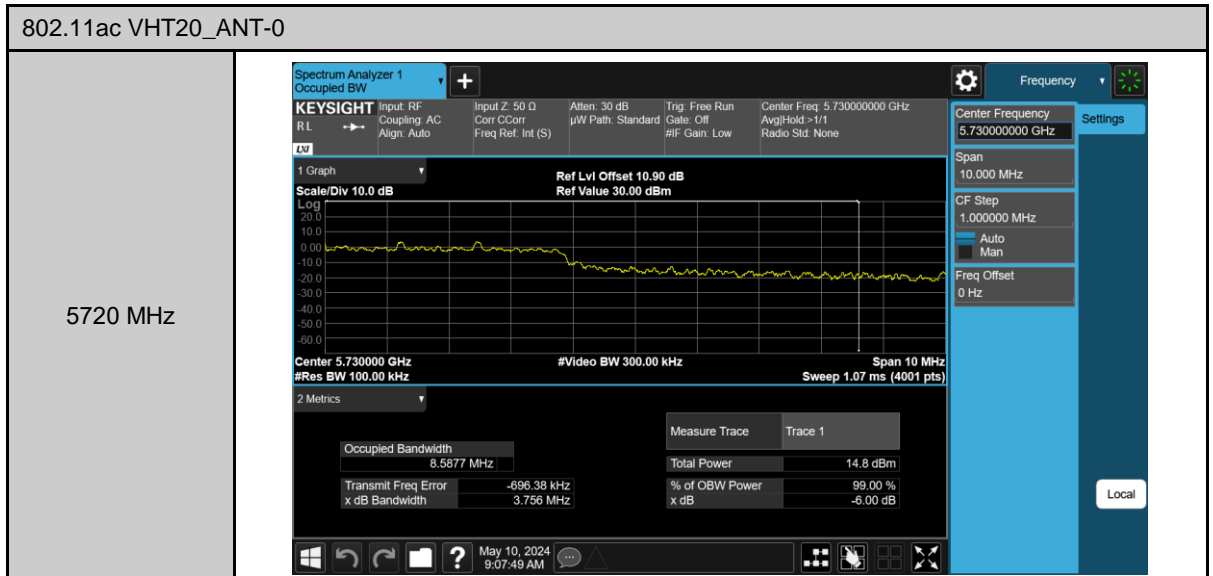

802.11ac VHT80_ANT-0

26 dB Bandwidth & 99% Occupied Bandwidth

802.11ac VHT20_ANT-0

802.11ac VHT20_ANT-0

802.11ac VHT20_ANT-0

802.11ac VHT40_ANT-0

802.11ac VHT80_ANT-0

5210 MHz

5290 MHz

5530 MHz

6 dB Bandwidth

802.11ac VHT20_ANT-0

802.11ac VHT40_ANT-0

99% Occupied Bandwidth