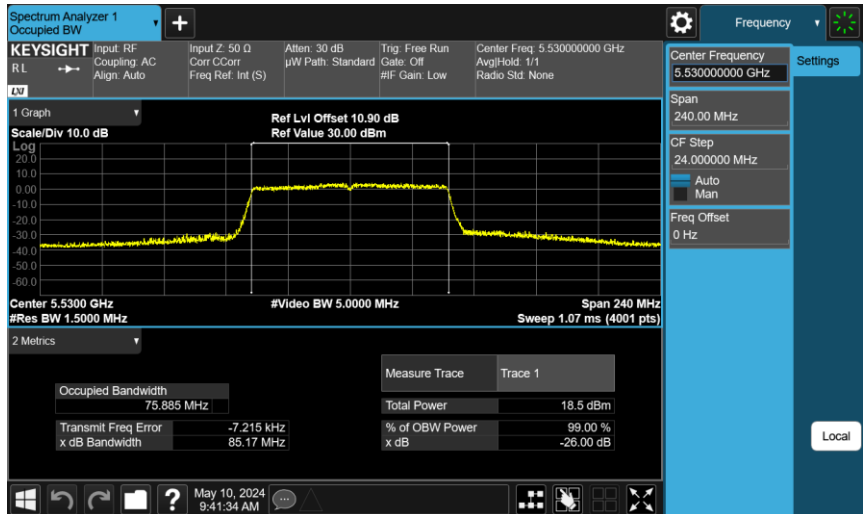

802.11ac VHT80_ANT-0

26 dB Bandwidth & 99% Occupied Bandwidth

802.11ac VHT20_ANT-0

802.11ac VHT20_ANT-0

802.11ac VHT20_ANT-0

802.11ac VHT40_ANT-0

802.11ac VHT80_ANT-0

5210 MHz

5290 MHz

5530 MHz

6 dB Bandwidth

802.11ac VHT20_ANT-0

802.11ac VHT40_ANT-0

99% Occupied Bandwidth