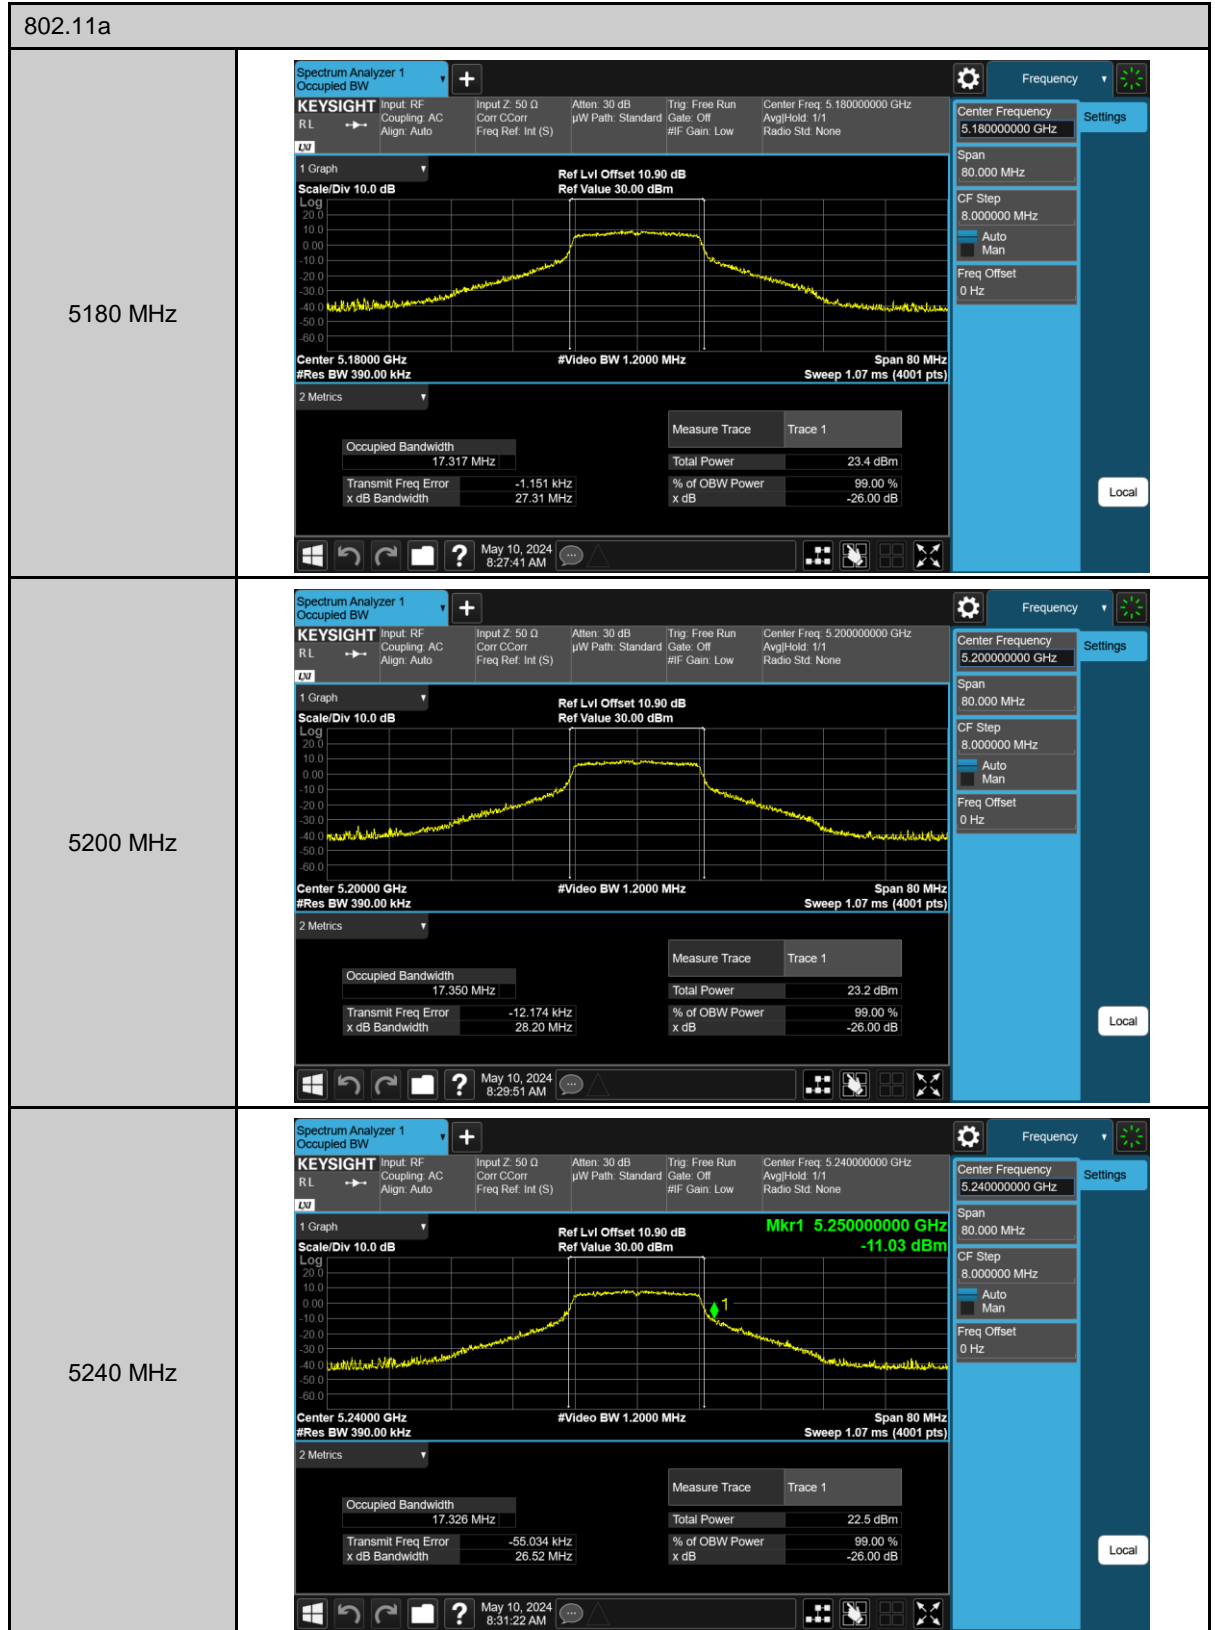

802.11ac VHT80_ANT-0

26 dB Bandwidth & 99% Occupied Bandwidth

802.11ac VHT20_ANT-0

802.11ac VHT20_ANT-0

802.11ac VHT20_ANT-0

802.11ac VHT40_ANT-0

802.11ac VHT80_ANT-0

5210 MHz

5290 MHz

5530 MHz

6 dB Bandwidth

802.11ac VHT20_ANT-0

802.11ac VHT40_ANT-0

99% Occupied Bandwidth