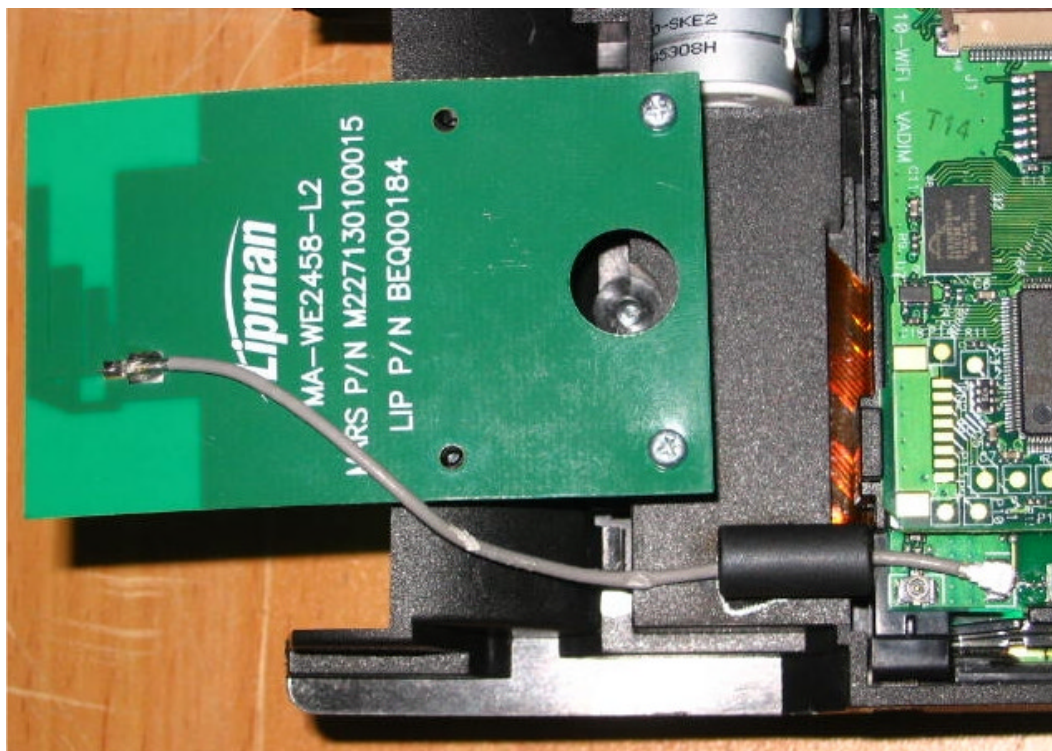

**INTERNAL PHOTOGRAPHS of  
POS containing FCC ID:R5Y-EZWFM04**

This document contains 11 photographs

**Photograph No.1**  
**POS internal view with front panel removed**

Photograph No.2  
POS rear side view without battery

Photograph No.3  
POS internal view

Photograph No.4  
Antenna placement back side view

**Photograph No.5**  
**Antenna placement top side view**

Photograph No.6  
RF module view

Photograph No.7  
Antenna rear side view

**Photograph No.8**  
**Antenna top side view**

Photograph No.9  
RF module FCC ID:R5Y-EZWFM04

Photograph No.10  
RF module rear side view

Photograph No.11  
RF module without screen view