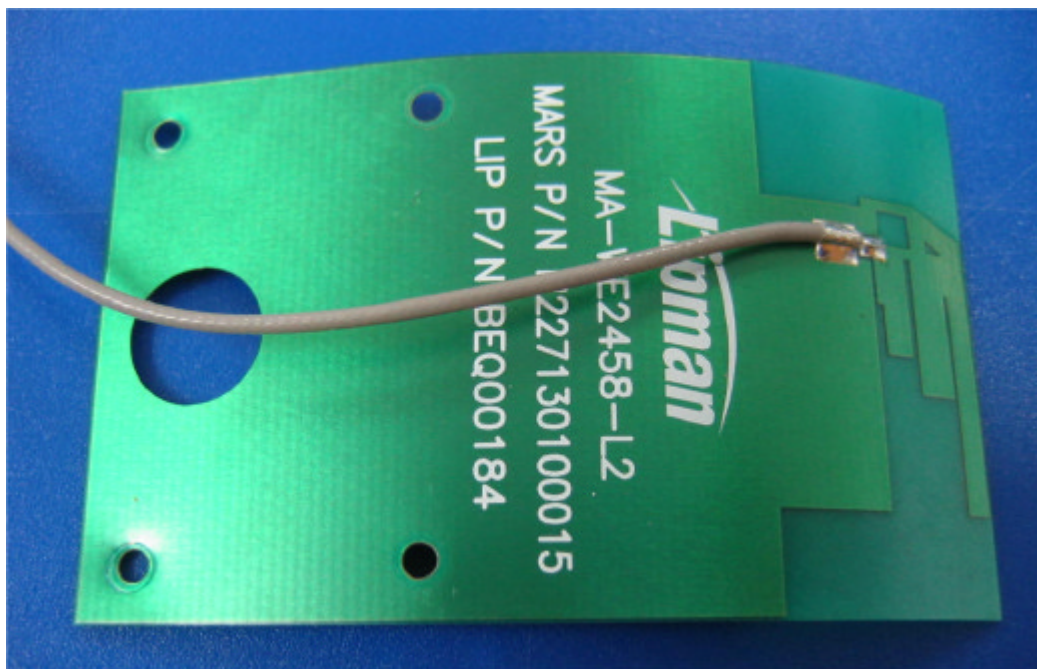

**INTERNAL PHOTOGRAPHS of  
POS containing FCC ID:R5Y-EZWFM04**

This document contains 11 photographs

**Photograph No.1**  
**POS internal view with front panel removed**

Photograph No.2  
POS rear side view without battery

Photograph No.3  
POS internal view

Photograph No.4  
Antenna placement back side view

**Photograph No.5**  
**Antenna placement top side view**

Photograph No.6  
RF module view

Photograph No.7  
Antenna rear side view

**Photograph No.8**  
**Antenna top side view**

Photograph No.9  
RF module FCC ID:R5Y-EZWFM04

Photograph No.10  
RF module rear side view

Photograph No.11  
RF module without screen view