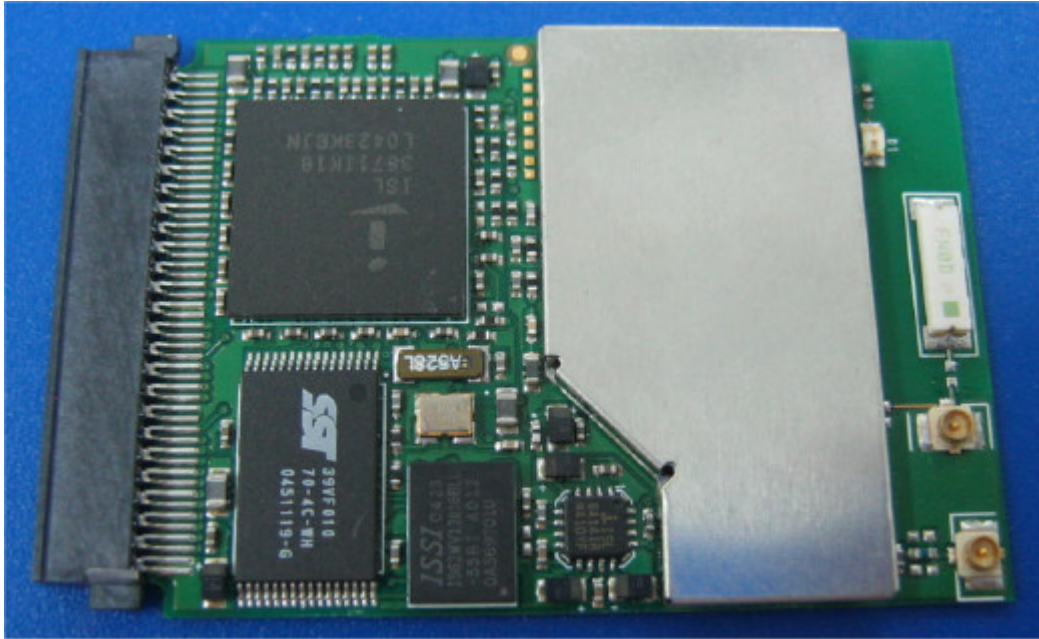

**INTERNAL PHOTOGRAPHS of  
POS containing FCC ID:R5Y-EZWFM04**

This document contains 11 photographs

**Photograph No.1**  
**POS internal view with front panel removed**

Photograph No.2  
POS rear side view without battery

Photograph No.3  
POS internal view

Photograph No.4  
Antenna placement back side view

**Photograph No.5**  
**Antenna placement top side view**

Photograph No.6  
RF module view

Photograph No.7  
Antenna rear side view

**Photograph No.8**  
**Antenna top side view**

Photograph No.9  
RF module FCC ID:R5Y-EZWFM04

Photograph No.10  
RF module rear side view

Photograph No.11  
RF module without screen view