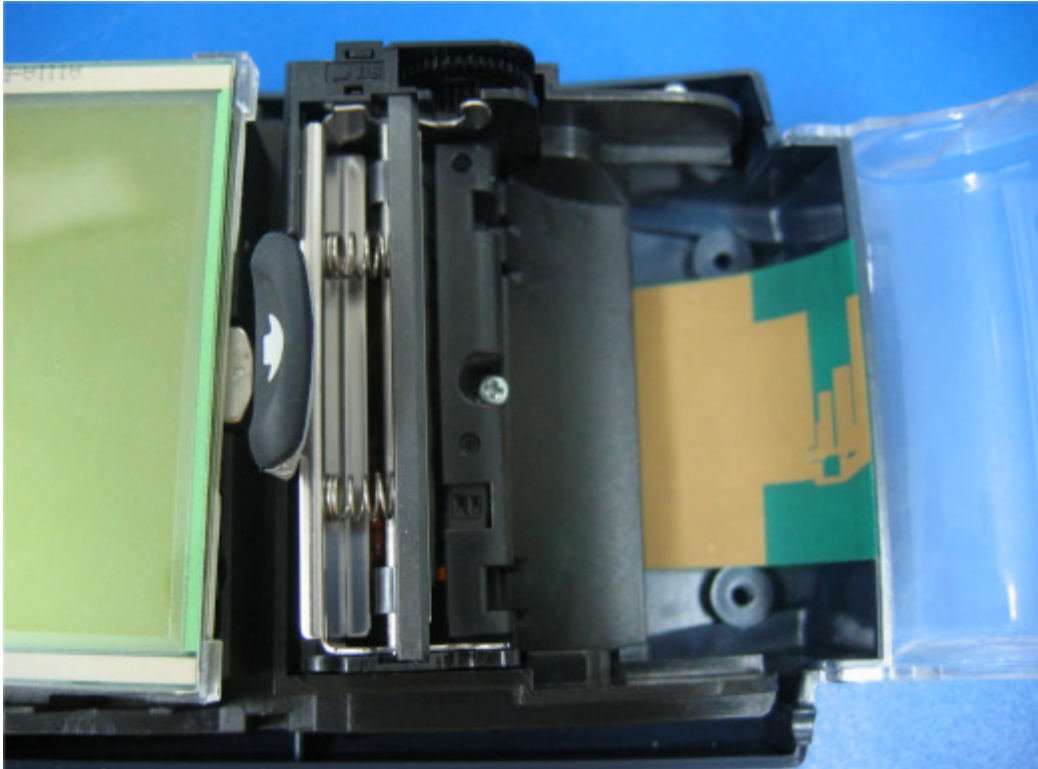

**INTERNAL PHOTOGRAPHS of  
POS containing FCC ID:R5Y-EZWFM04**

This document contains 11 photographs

**Photograph No.1**  
**POS internal view with front panel removed**

Photograph No.2  
POS rear side view without battery

Photograph No.3  
POS internal view

Photograph No.4  
Antenna placement back side view

**Photograph No.5**  
**Antenna placement top side view**

Photograph No.6  
RF module view

Photograph No.7  
Antenna rear side view

**Photograph No.8**  
**Antenna top side view**

Photograph No.9  
RF module FCC ID:R5Y-EZWFM04

Photograph No.10  
RF module rear side view

Photograph No.11  
RF module without screen view