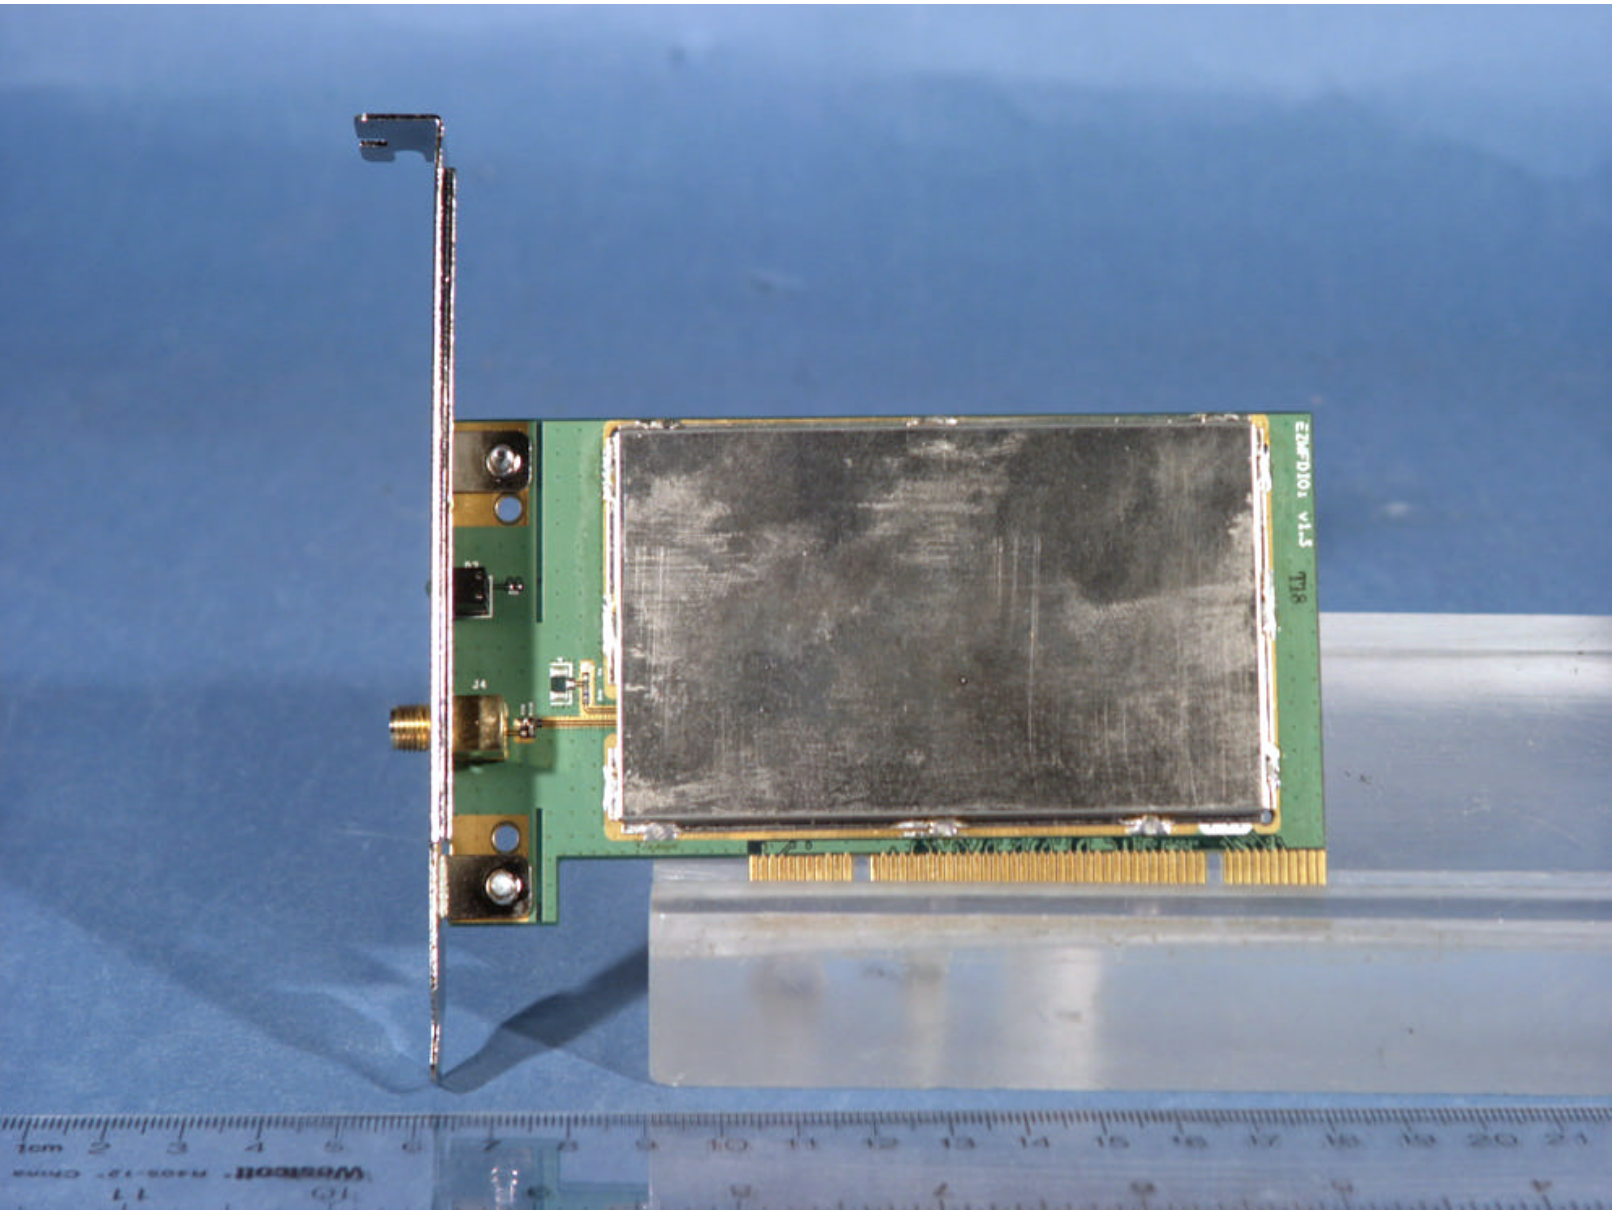

**PCTEST**  
Product Group: WLAN PCI Card

© 2004 PCTEST Lab.

EZIX FCC ID: R5Y-EZWD101

802.11 b/g WLAN PCI Card

EUT Photographs

Model: EZFWD101

 © 2004 PCTEST Lab.	EZXIFCC ID: R5Y-EZWFID101 802.11 b/g WLAN PCI Card	EUT Photographs Model: EZFWD101
---	---	------------------------------------