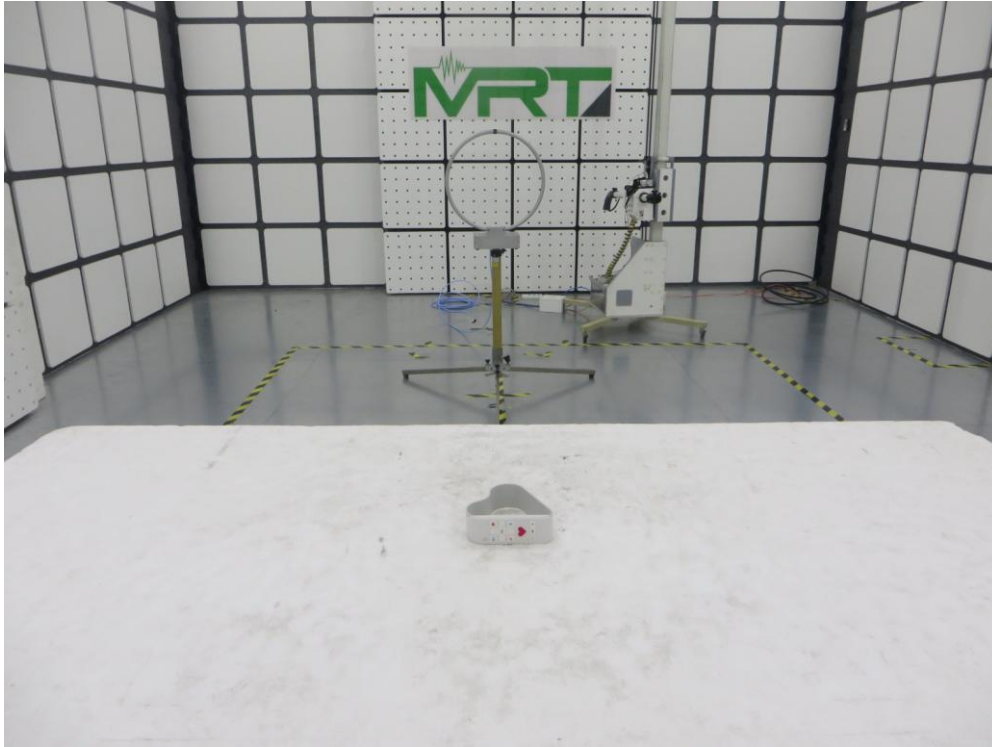

RF Test Setup Photograph

Description: Radiated Emission Test Setup for 9kHz ~ 30MHz

Description: Radiated Emission Test Setup for 30MHz ~ 1GHz

Description: Radiated Emission Test Setup for 1GHz ~ 18GHz

Description: Radiated Emission Test Setup for Above 18GHz