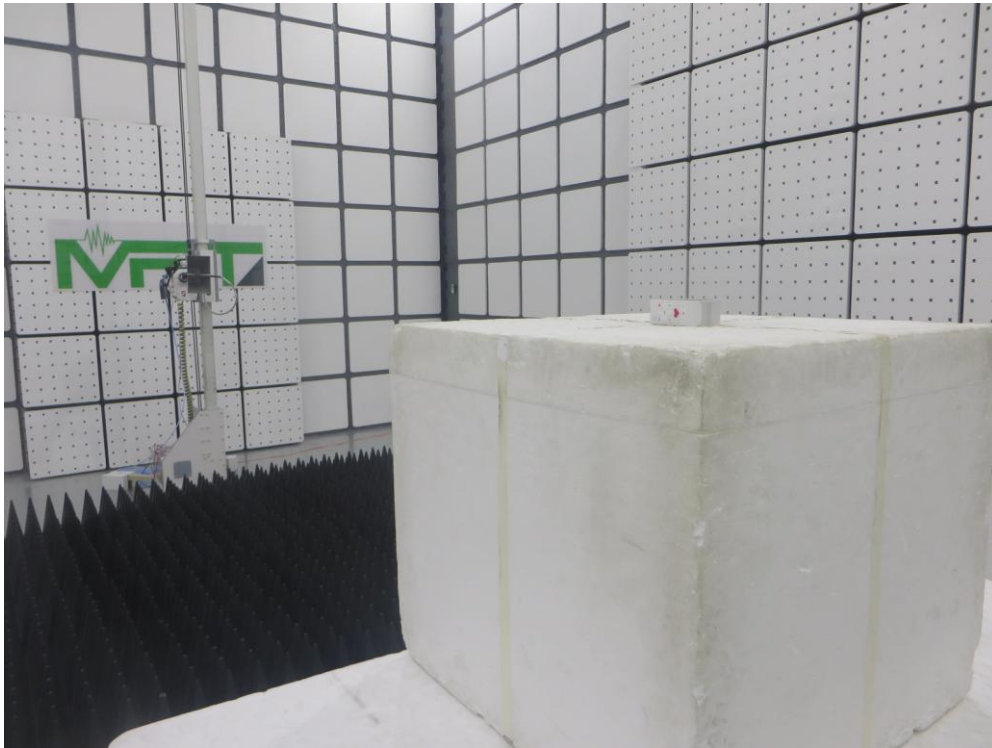

RF Test Setup Photograph

Description: Radiated Emission Test Setup for 9kHz ~ 30MHz

Description: Radiated Emission Test Setup for 30MHz ~ 1GHz

Description: Radiated Emission Test Setup for 1GHz ~ 18GHz

Description: Radiated Emission Test Setup for Above 18GHz