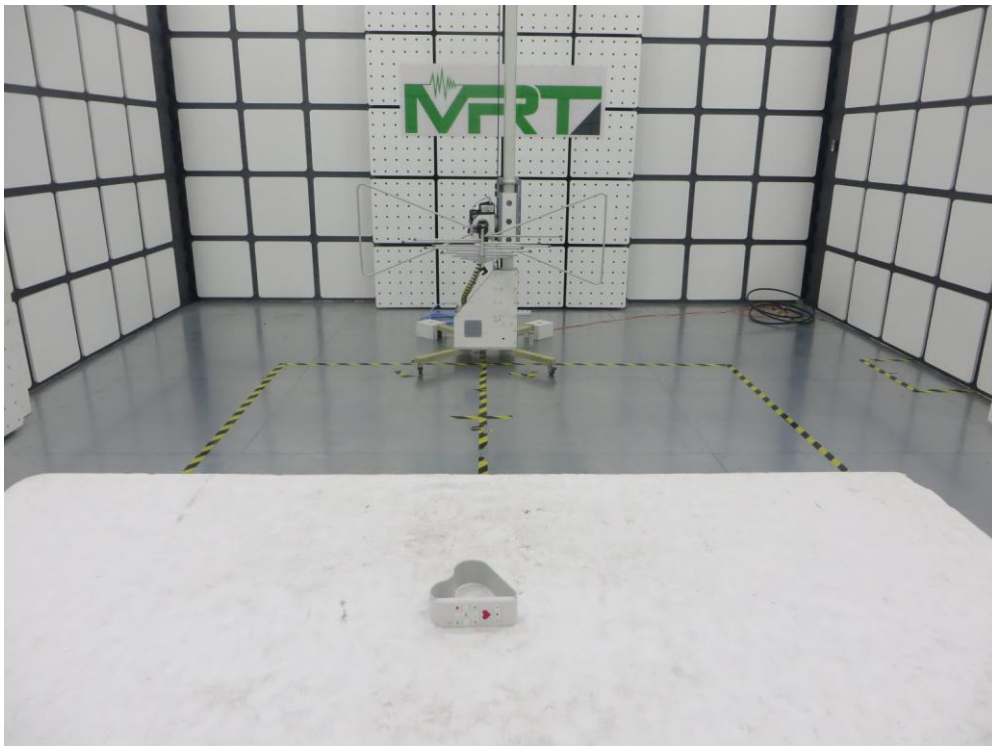

RF Test Setup Photograph

Description: Radiated Emission Test Setup for 9kHz ~ 30MHz

Description: Radiated Emission Test Setup for 30MHz ~ 1GHz

Description: Radiated Emission Test Setup for 1GHz ~ 18GHz

Description: Radiated Emission Test Setup for Above 18GHz