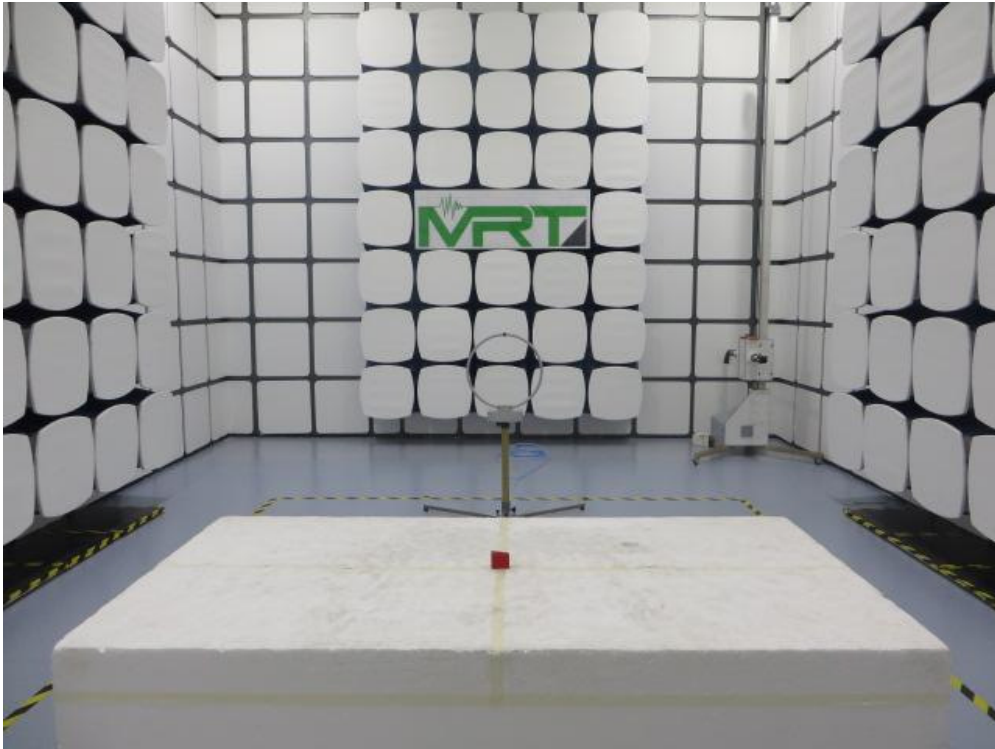

## FCC Part15C Test Setup Photo

Description: Radiated Emission Test Setup for 9kHz ~ 30MHz

Description: Radiated Emission Test Setup for 30MHz ~ 1GHz

Description: Radiated Emission Test Setup for 1GHz ~ 18GHz

Description: Radiated Emission Test Setup for 18GHz ~ 40GHz