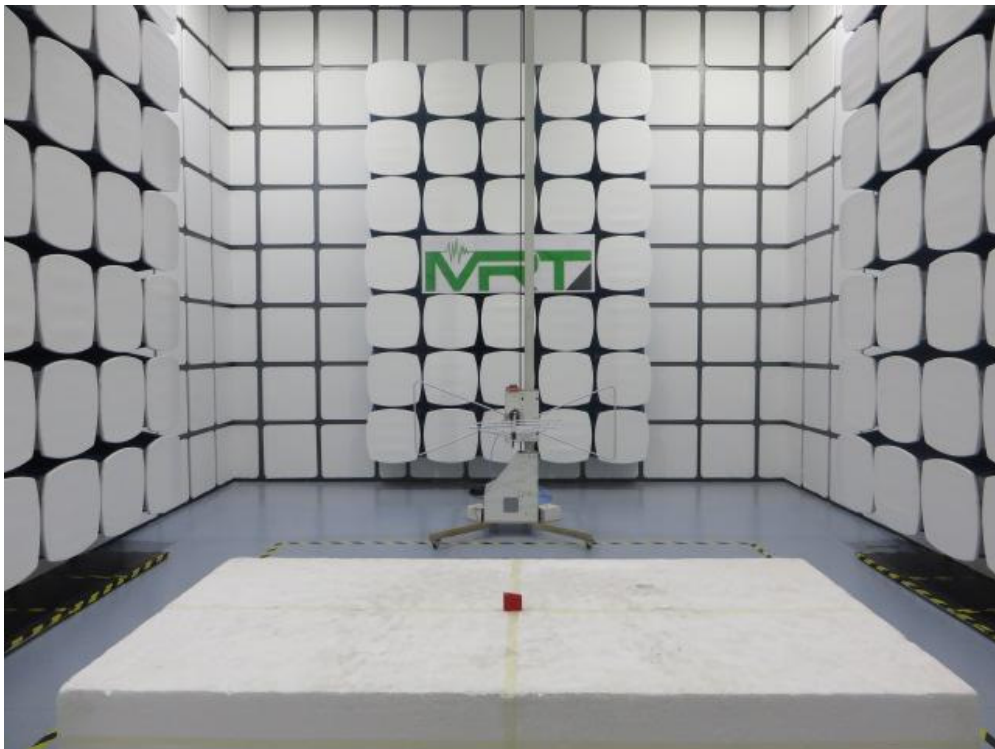

## FCC Part15C Test Setup Photo

Description: Radiated Emission Test Setup for 9kHz ~ 30MHz

Description: Radiated Emission Test Setup for 30MHz ~ 1GHz

Description: Radiated Emission Test Setup for 1GHz ~ 18GHz

Description: Radiated Emission Test Setup for 18GHz ~ 40GHz