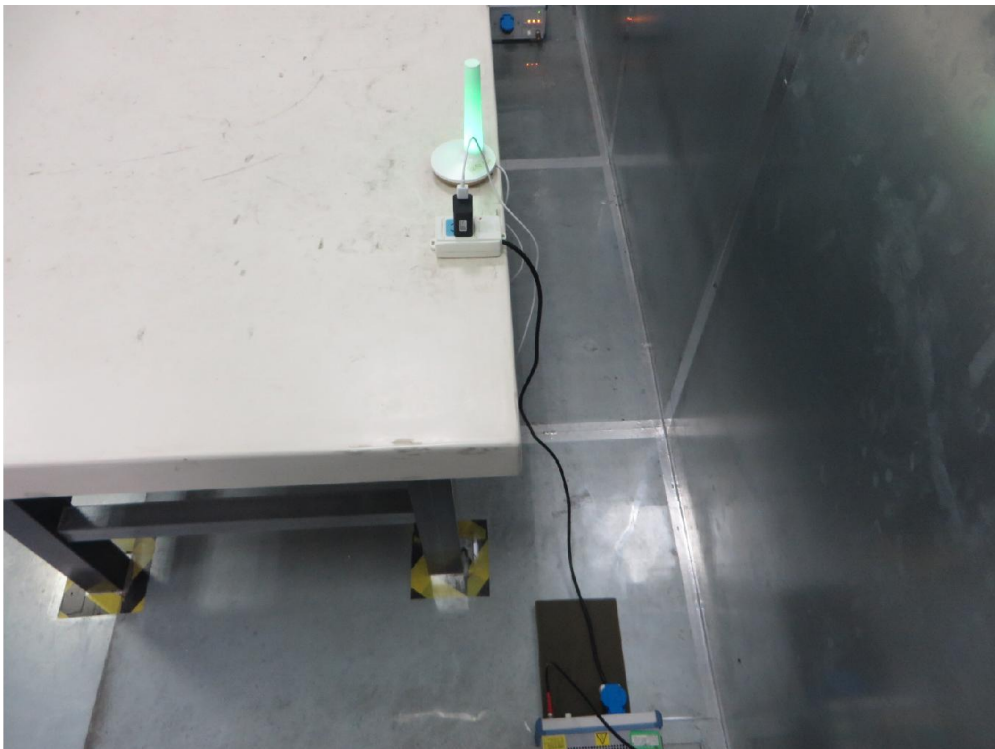

FCC Part15C Test Setup Photo

Description: Front view of Conducted Emission Test Setup

Description: Back view of Conducted Emission Test Setup

Description: Radiated Emission Test Setup for 9kHz ~ 30MHz

Description: Radiated Emission Test Setup for 30MHz ~ 1GHz

Description: Radiated Emission Test Setup for 1GHz ~ 18GHz

Description: Radiated Emission Test Setup for 18GHz ~ 40GHz