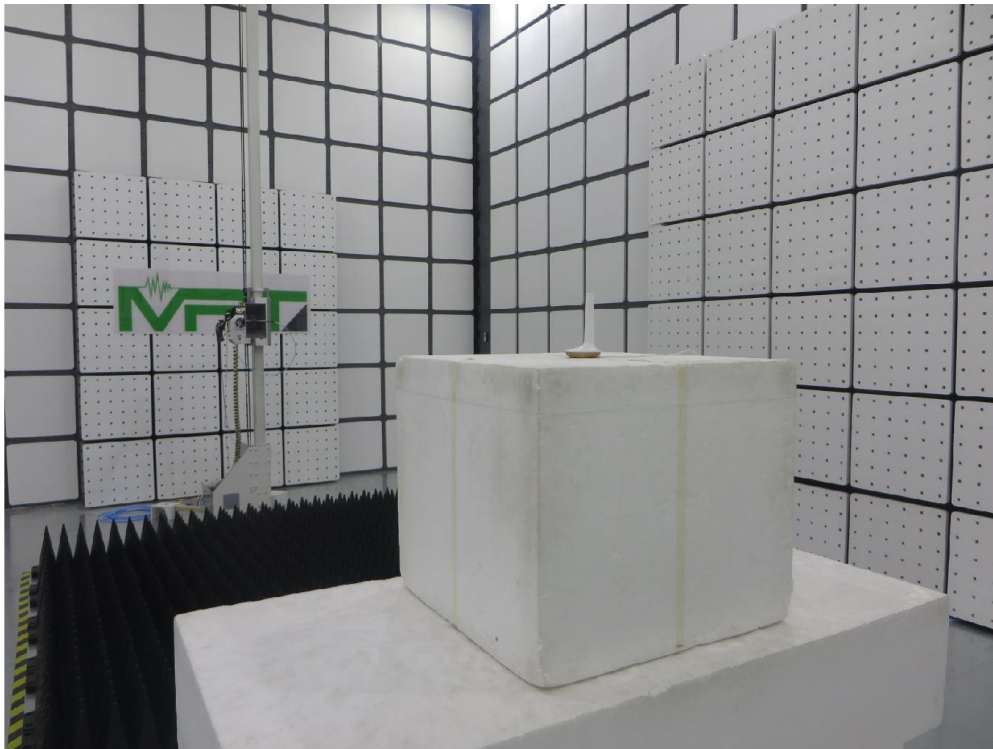

FCC Part15C Test Setup Photo

Description: Front view of Conducted Emission Test Setup

Description: Back view of Conducted Emission Test Setup

Description: Radiated Emission Test Setup for 9kHz ~ 30MHz

Description: Radiated Emission Test Setup for 30MHz ~ 1GHz

Description: Radiated Emission Test Setup for 1GHz ~ 18GHz

Description: Radiated Emission Test Setup for 18GHz ~ 40GHz