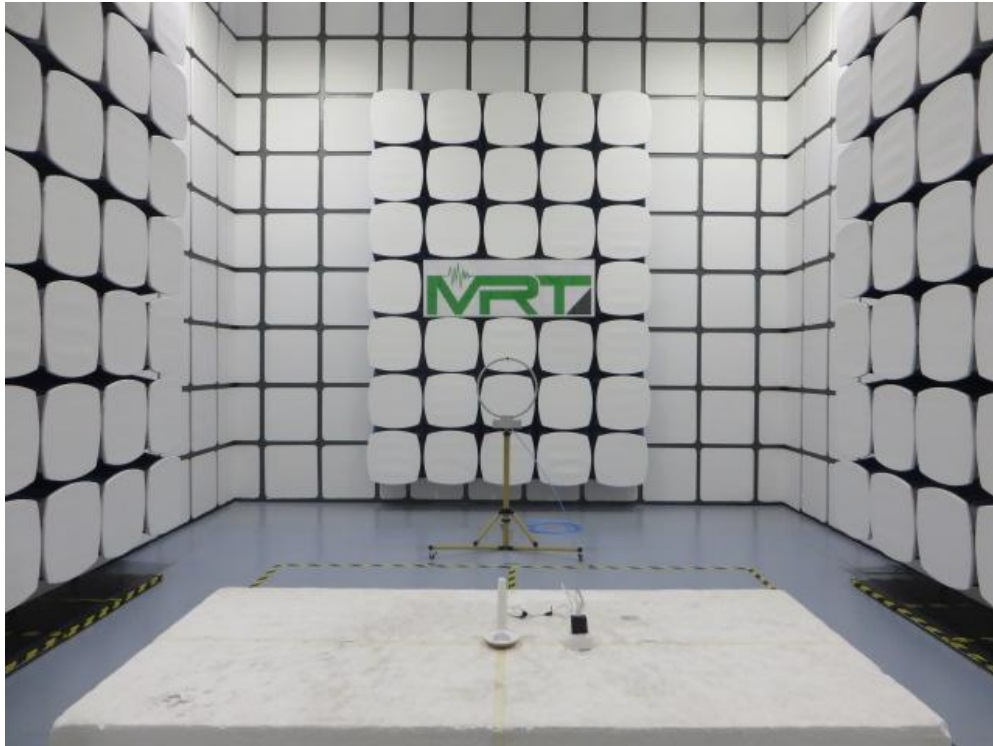

FCC Part15C Test Setup Photo

Description: Front view of Conducted Emission Test Setup

Description: Back view of Conducted Emission Test Setup

Description: Radiated Emission Test Setup for 9kHz ~ 30MHz

Description: Radiated Emission Test Setup for 30MHz ~ 1GHz

Description: Radiated Emission Test Setup for 1GHz ~ 18GHz

Description: Radiated Emission Test Setup for 18GHz ~ 40GHz