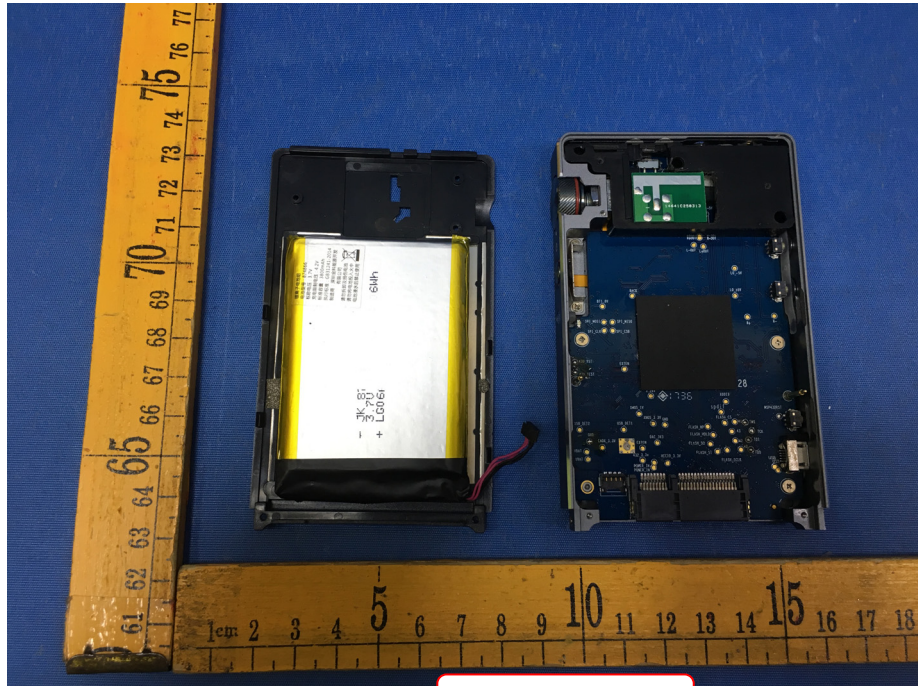

EUT – Internal View Model Q5 FCC ID: R56-FCIDLQ

BT/BLE ANT.

Appendix WTS17S1195219E_Photo

Appendix WTS17S1195219E_Photo

Appendix WTS17S1195219E_Photo

====End=====