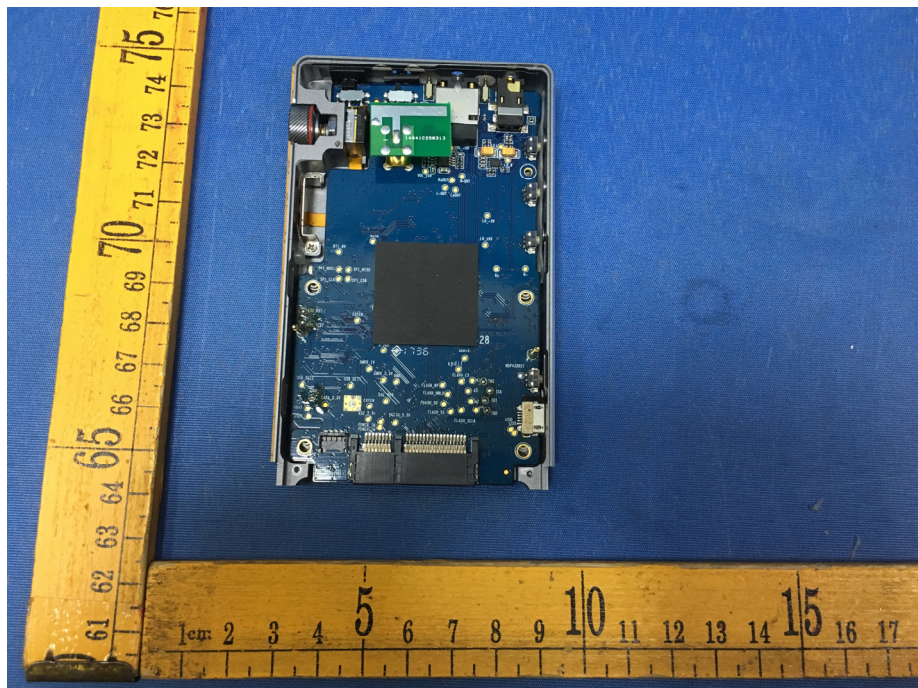

EUT – Internal View Model Q5 FCC ID: R56-FCIDLQ

BT/BLE ANT.

Appendix WTS17S1195219E_Photo

Appendix WTS17S1195219E_Photo

Appendix WTS17S1195219E_Photo

====End=====