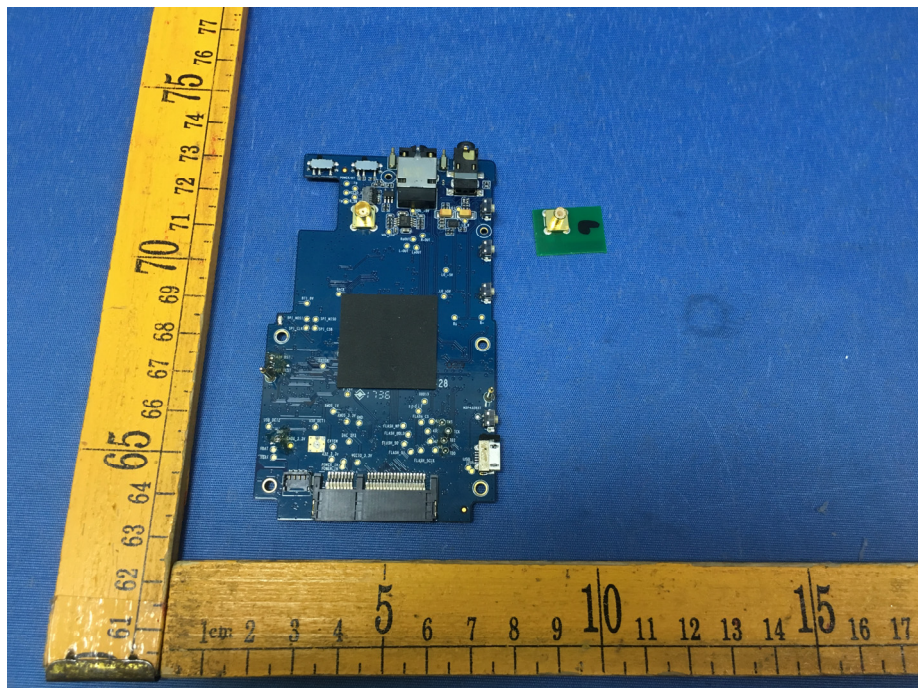

EUT – Internal View Model Q5 FCC ID: R56-FCIDLQ

BT/BLE ANT.

Appendix WTS17S1195219E_Photo

Appendix WTS17S1195219E_Photo

Appendix WTS17S1195219E_Photo

====End=====