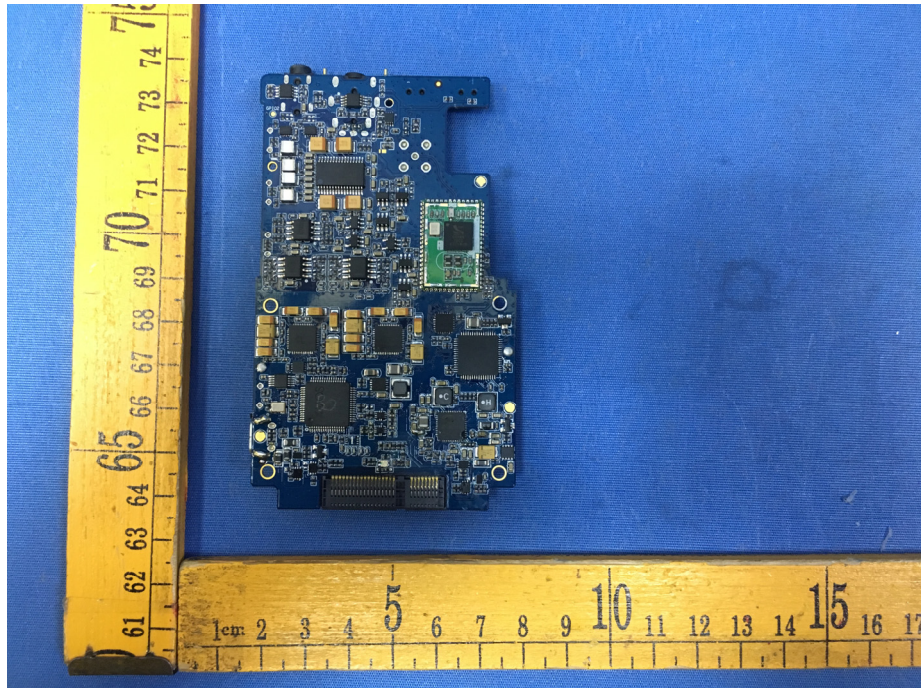

EUT – Internal View Model Q5 FCC ID: R56-FCIDLQ

BT/BLE ANT.

Appendix WTS17S1195219E_Photo

Appendix WTS17S1195219E_Photo

Appendix WTS17S1195219E_Photo

====End=====