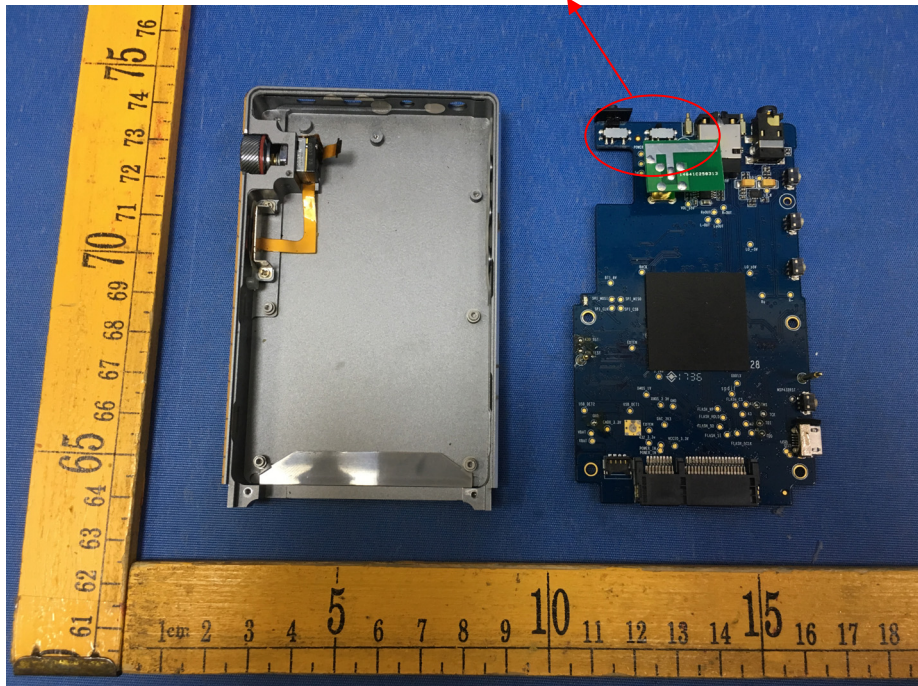

EUT – Internal View Model Q5 FCC ID: R56-FCIDLQ

BT/BLE ANT.

Appendix WTS17S1195219E_Photo

Appendix WTS17S1195219E_Photo

Appendix WTS17S1195219E_Photo

====End=====