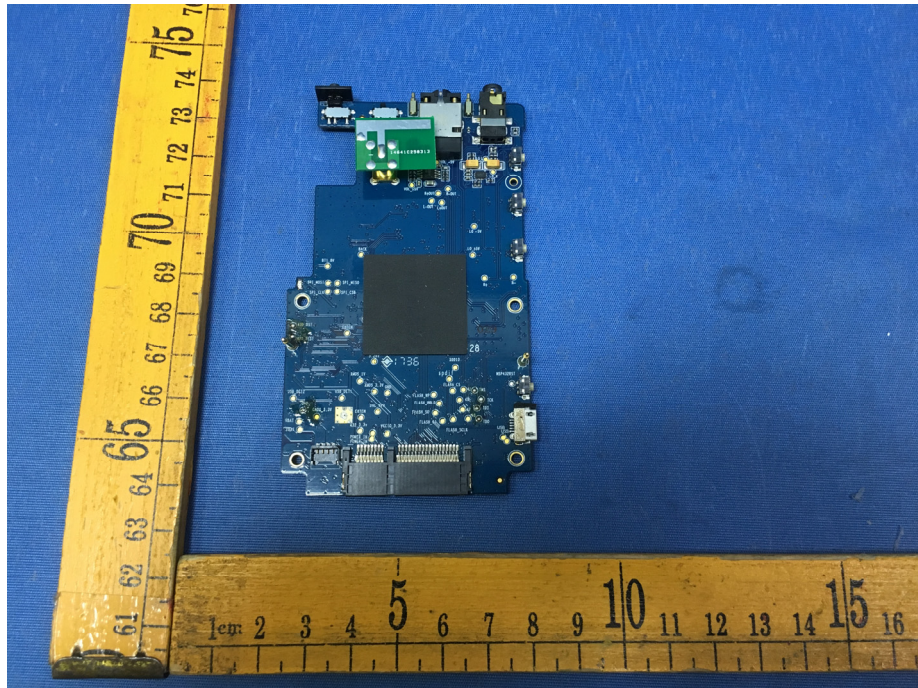

EUT – Internal View Model Q5 FCC ID: R56-FCIDLQ

BT/BLE ANT.

Appendix WTS17S1195219E_Photo

Appendix WTS17S1195219E_Photo

Appendix WTS17S1195219E_Photo

====End=====