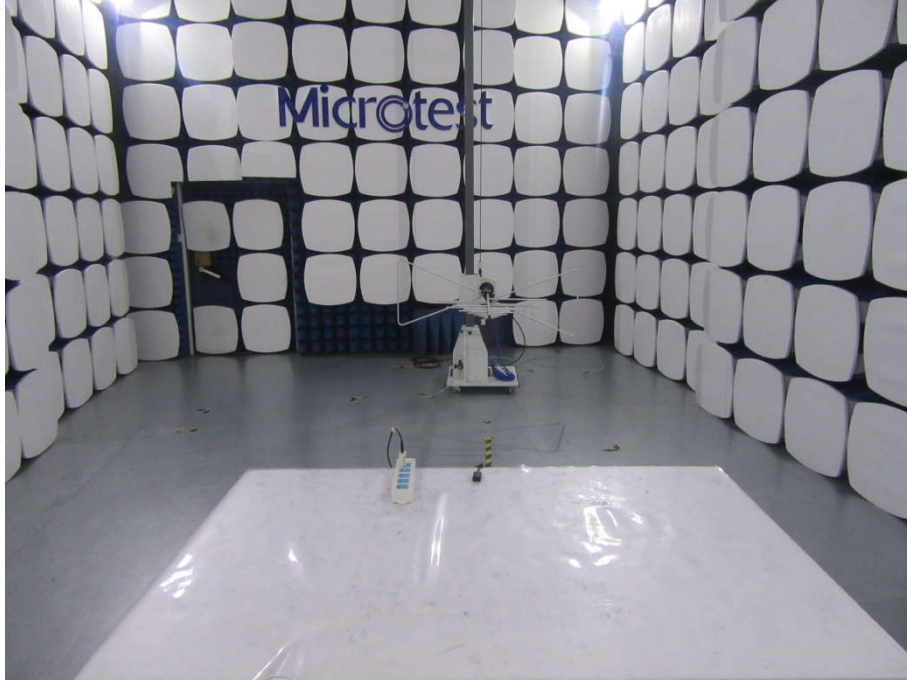

Test Photo

Radiated Spurious Emission Test Setup Below 1G

Above 1G

Conducted emission