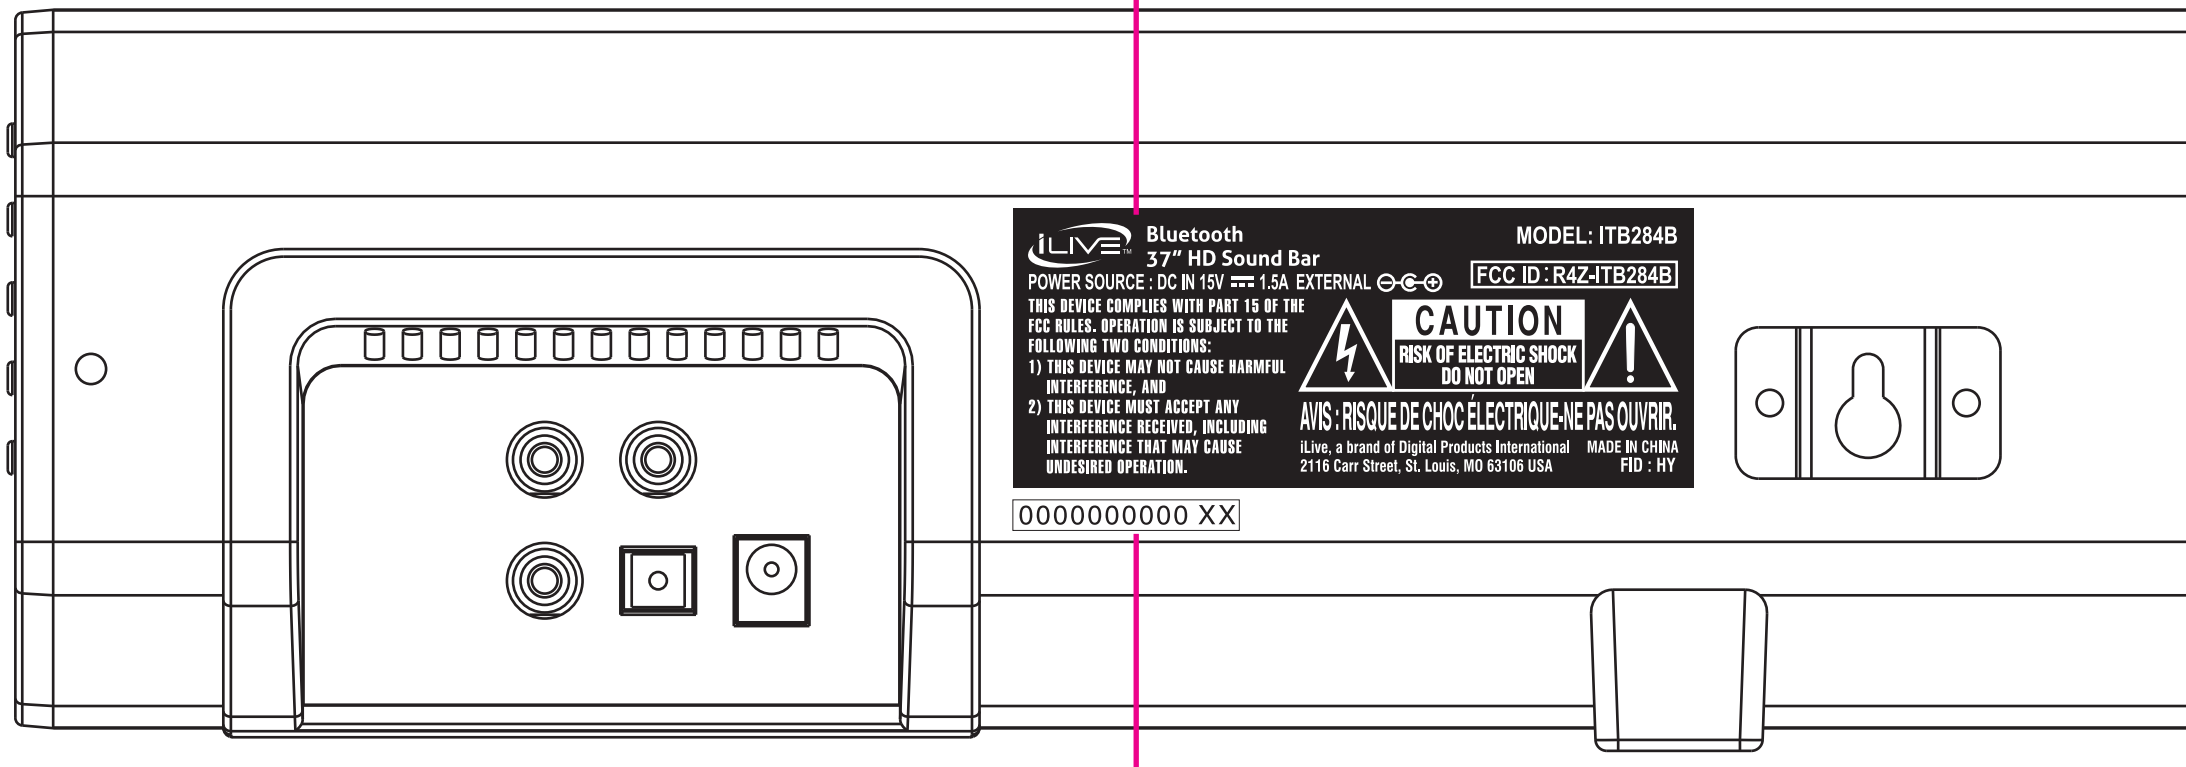

Brand : iLive

Model no. : ITB284B

Item : Rating Label

Color : Black label with white wordings

Size : 90 x 37mm

Location : Stick on the back of unit as below

Date : MAY 27, 14

BACK PANEL

Rating Label Position

Serial Number Label Position