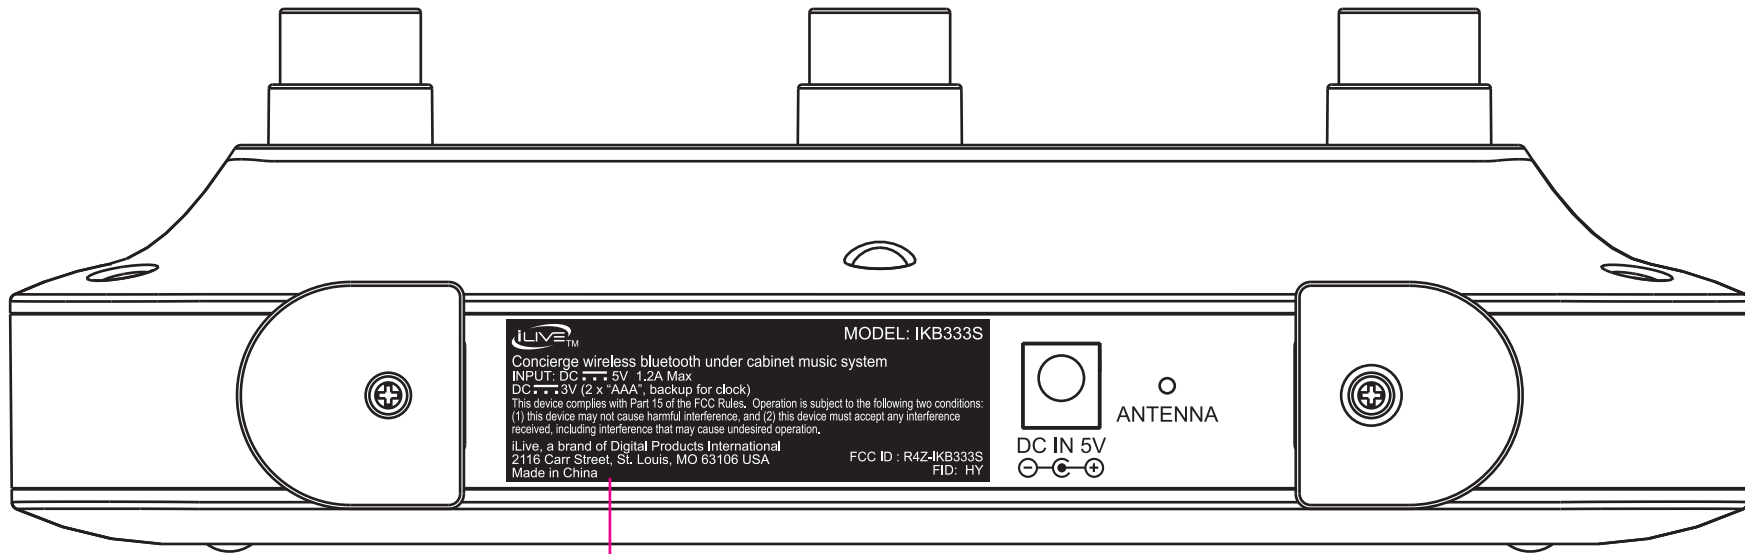

Model: IKB333S
Brand: iLIVE
Item: RATING
Date: 12 Dec, 2012

Rating Label
Size: (L)64mm * 21.5mm(W)

Label Location