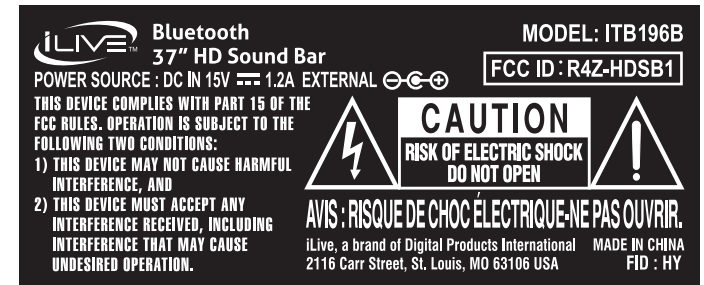

ITB296B

Item : Rating Label

Color : Black label with white wordings

Size : 90 x 37mm

Location : Stick on the back of unit as below

PO : 100121

FACTORY : HAOYUAN

6 NOV 2015