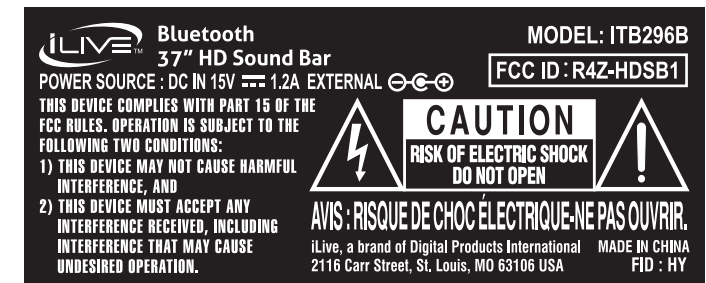

ITB296B

Item : Rating Label

Color : Black label with white wordings

Size : 90 x 37mm

Location : Stick on the back of unit as below

PO : 100121

FACTORY : HAOYUAN

6 NOV 2015

## BACK PANEL

Rating Label Position

Serial Number Label Position