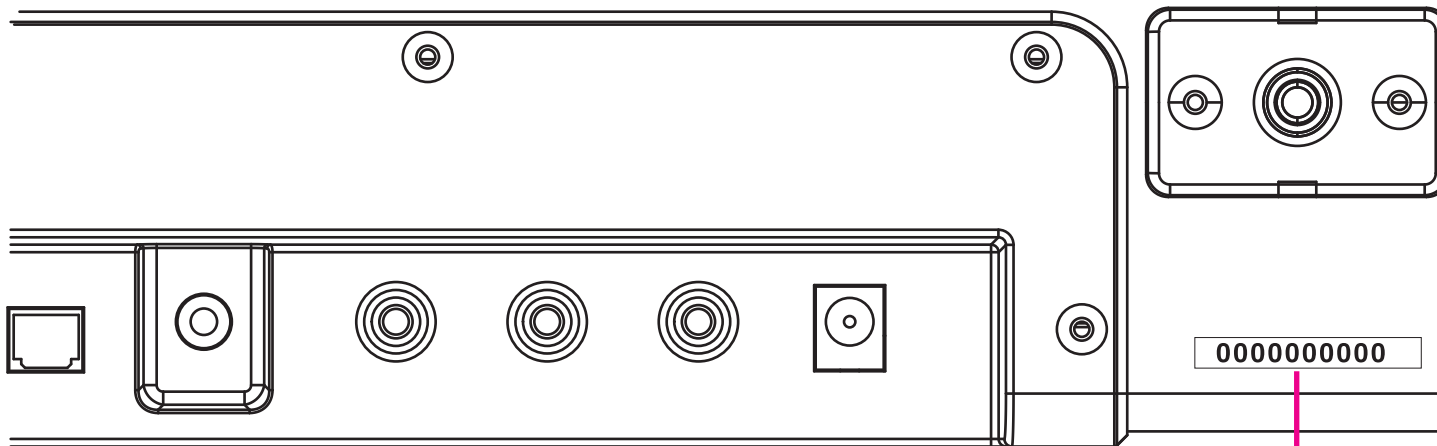

ITB296B

Item : Rating Label

Color : Black label with white wordings

Size : 90 x 37mm

Location : Stick on the back of unit as below

PO : 100121

FACTORY : HAOYUAN

6 NOV 2015

## BACK PANEL

Rating Label Position

Serial Number Label Position