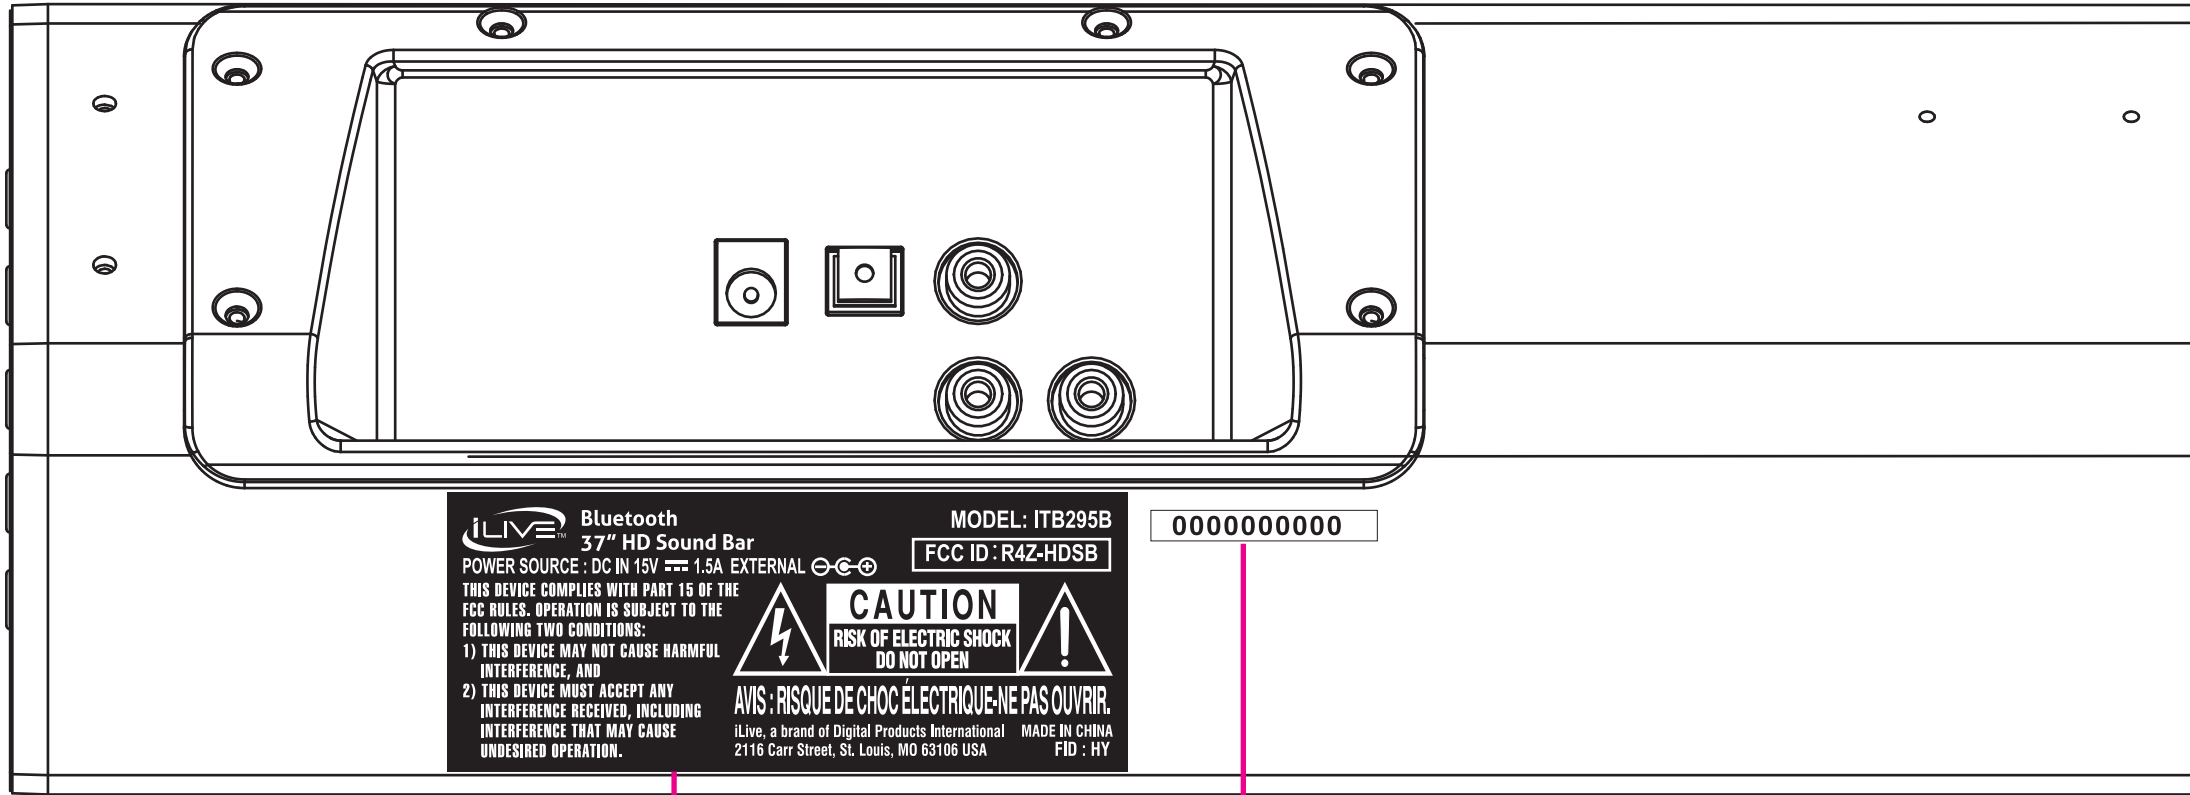

Brand : iLive

Model no. : ITB295B

Item : Rating Label

Color : Black label with white wordings

Size : 90 x 37mm

Location : Stick on the back of unit as below

Date : FEB 28, 15

BACK PANEL

Rating Label Position

Serial Number Label Position