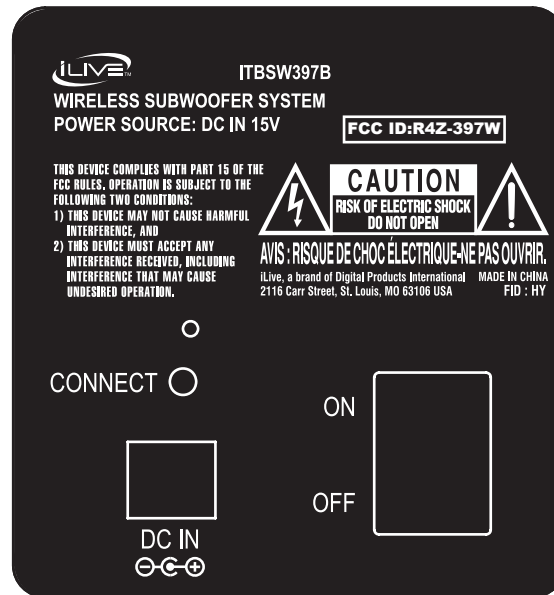

ITBSW397B

BACK INLAY

Size: 72.9 x 77.9 mm

Color : Black background with P421C wording.

Location