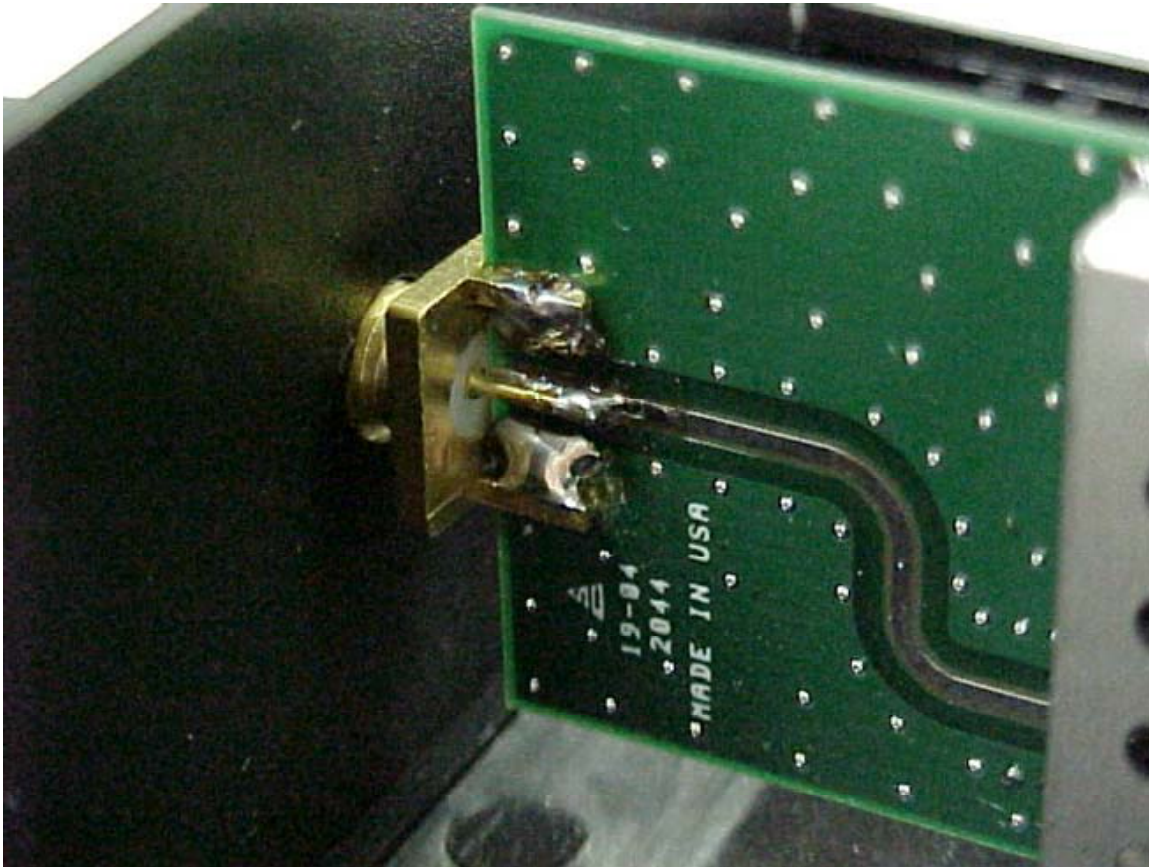

**Avalan Wireless Systems, Inc.**

**Wireless DSL-Ethernet Extender**

**FCC ID#: R4N-AW900**

**Photo One – Internal  
Open for Inspection**

**Avalan Wireless Systems, Inc.**

**Wireless DSL-Ethernet Extender**

**FCC ID#: R4N-AW900**

**Photo Two – Internal  
Close Up of Antenna Connection**

# **Avalan Wireless Systems, Inc.**

**Wireless DSL-Ethernet Extender**

**FCC ID#: R4N-AW900**

**Photo Three – Internal  
RF Section shown Removed from Product**

**Avalan Wireless Systems, Inc.**

**Wireless DSL-Ethernet Extender**

**FCC ID#: R4N-AW900**

**Photo Four – Internal  
RF PCB with Shield Removed**

**Avalan Wireless Systems, Inc.**

**Wireless DSL-Ethernet Extender**

**FCC ID#: R4N-AW900**

**Photo Five – Internal  
RF PCB Flip Side**