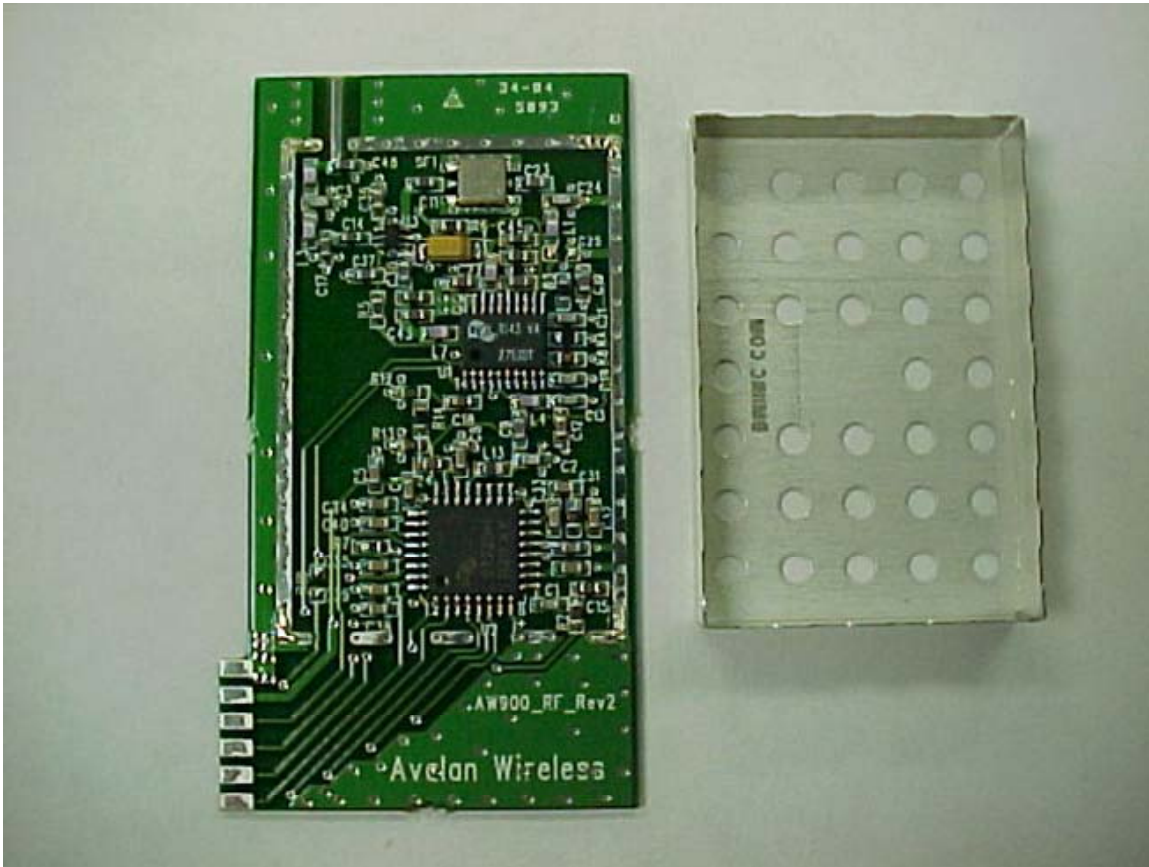

**FCC ID#: R4N-AW900**

**Photo Two – Internal  
Close Up of Antenna Connection**

# **Avalan Wireless Systems, Inc.**

**Wireless DSL-Ethernet Extender**

**FCC ID#: R4N-AW900**

**Photo Three – Internal  
RF Section shown Removed from Product**

**Avalan Wireless Systems, Inc.**

**Wireless DSL-Ethernet Extender**

**FCC ID#: R4N-AW900**

**Photo Four – Internal  
RF PCB with Shield Removed**

**Avalan Wireless Systems, Inc.**

**Wireless DSL-Ethernet Extender**

**FCC ID#: R4N-AW900**

**Photo Five – Internal  
RF PCB Flip Side**