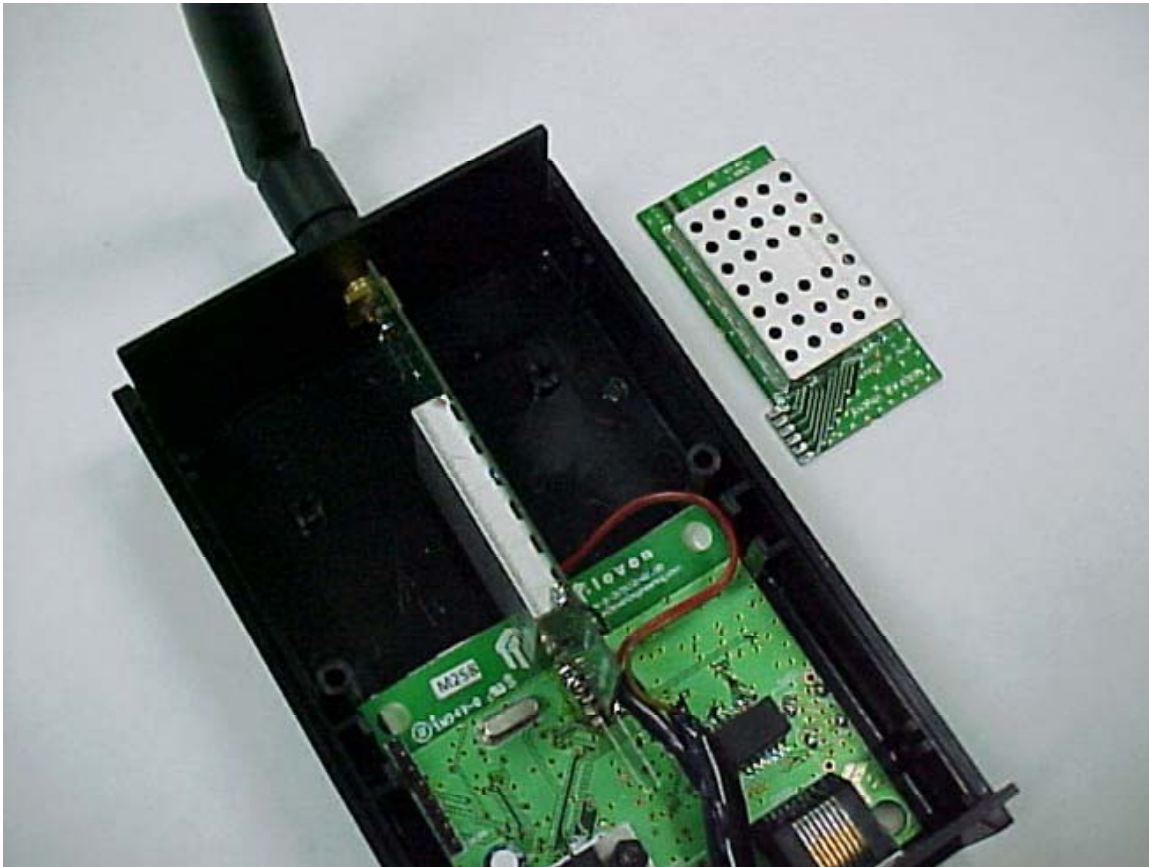

**Avalan Wireless Systems, Inc.**

**Wireless DSL-Ethernet Extender**

**FCC ID#: R4N-AW900**

**Photo One – Internal  
Open for Inspection**

**Avalan Wireless Systems, Inc.**

**Wireless DSL-Ethernet Extender**

**FCC ID#: R4N-AW900**

**Photo Two – Internal  
Close Up of Antenna Connection**

# **Avalan Wireless Systems, Inc.**

**Wireless DSL-Ethernet Extender**

**FCC ID#: R4N-AW900**

**Photo Three – Internal  
RF Section shown Removed from Product**

**Avalan Wireless Systems, Inc.**

**Wireless DSL-Ethernet Extender**

**FCC ID#: R4N-AW900**

**Photo Four – Internal  
RF PCB with Shield Removed**

**Avalan Wireless Systems, Inc.**

**Wireless DSL-Ethernet Extender**

**FCC ID#: R4N-AW900**

**Photo Five – Internal  
RF PCB Flip Side**