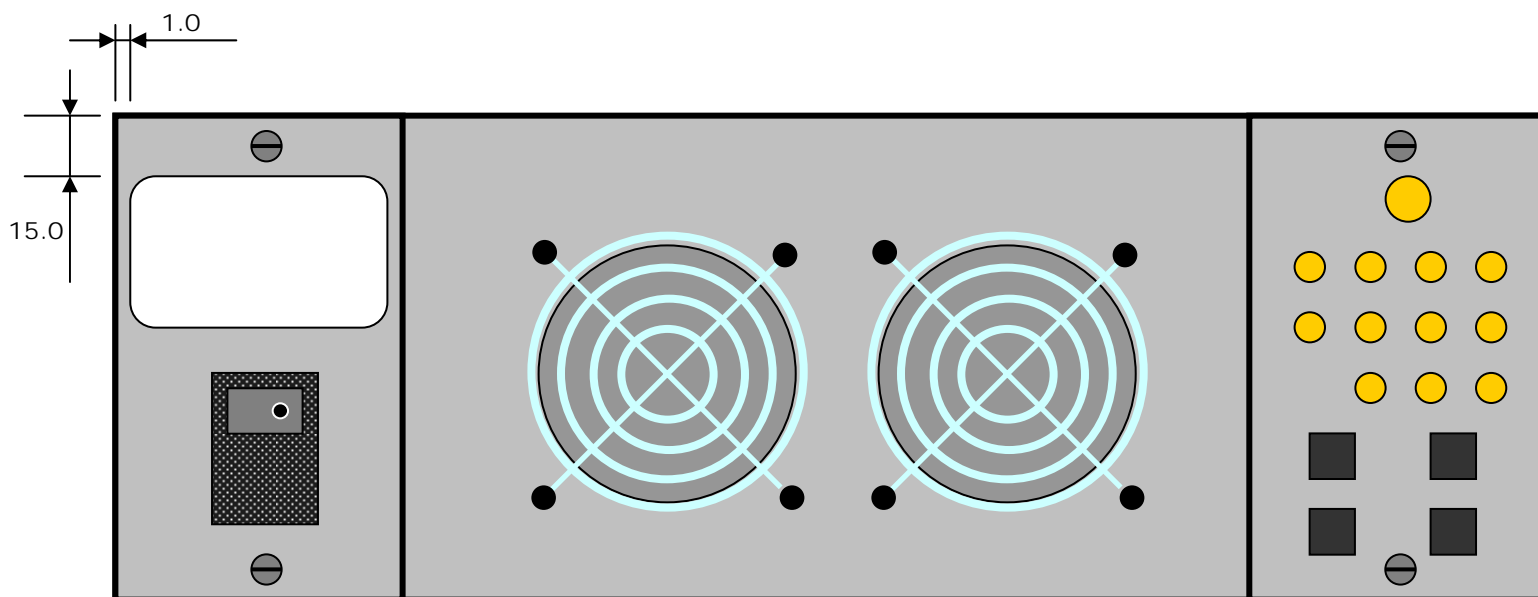

AW-96 FCC ID Label Location

Model: AW-96 Series

[System Rear View]

AW-96 FCC ID Label Details

Model: AW96R19AJ1A01
1.9 GHz, Omni, 20W