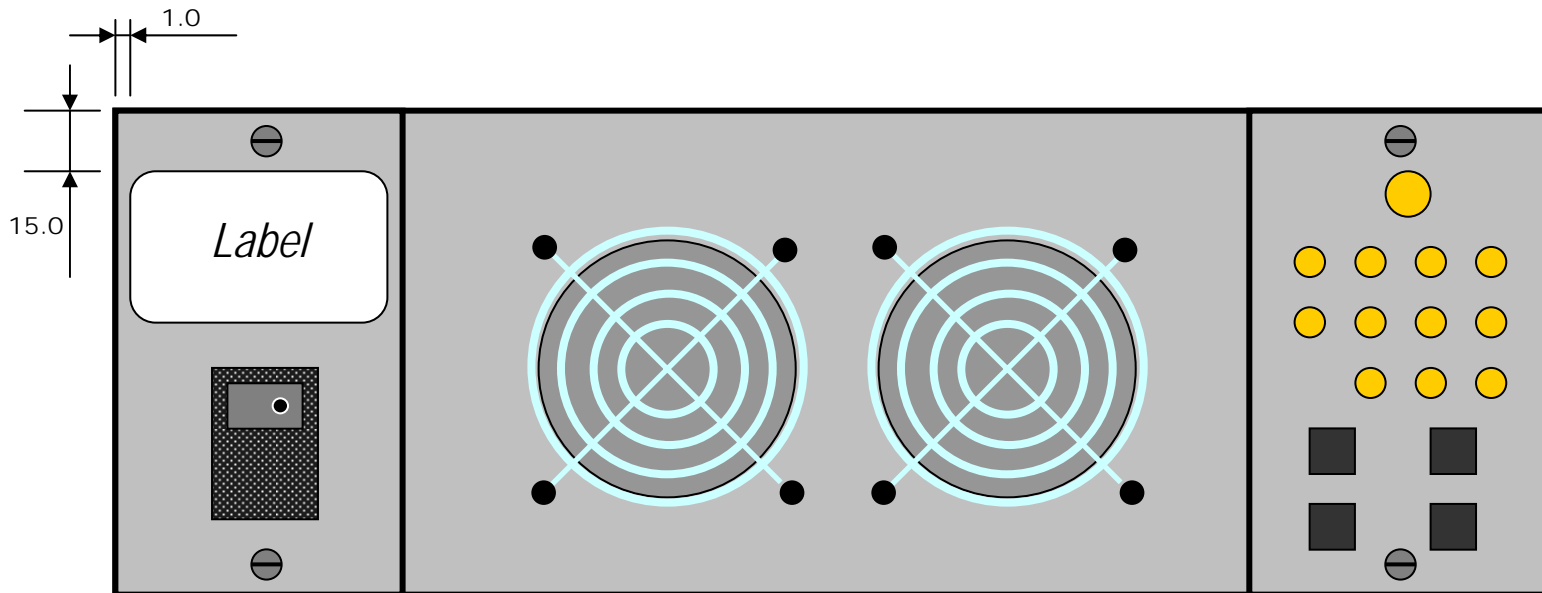

AW-96 MiniCell

FCC ID Label Location

Model: AW96R19AF7A01

[System Rear View]

AW-96 MiniCell

FCC ID Label Location

Model: AW96R19AF7A01