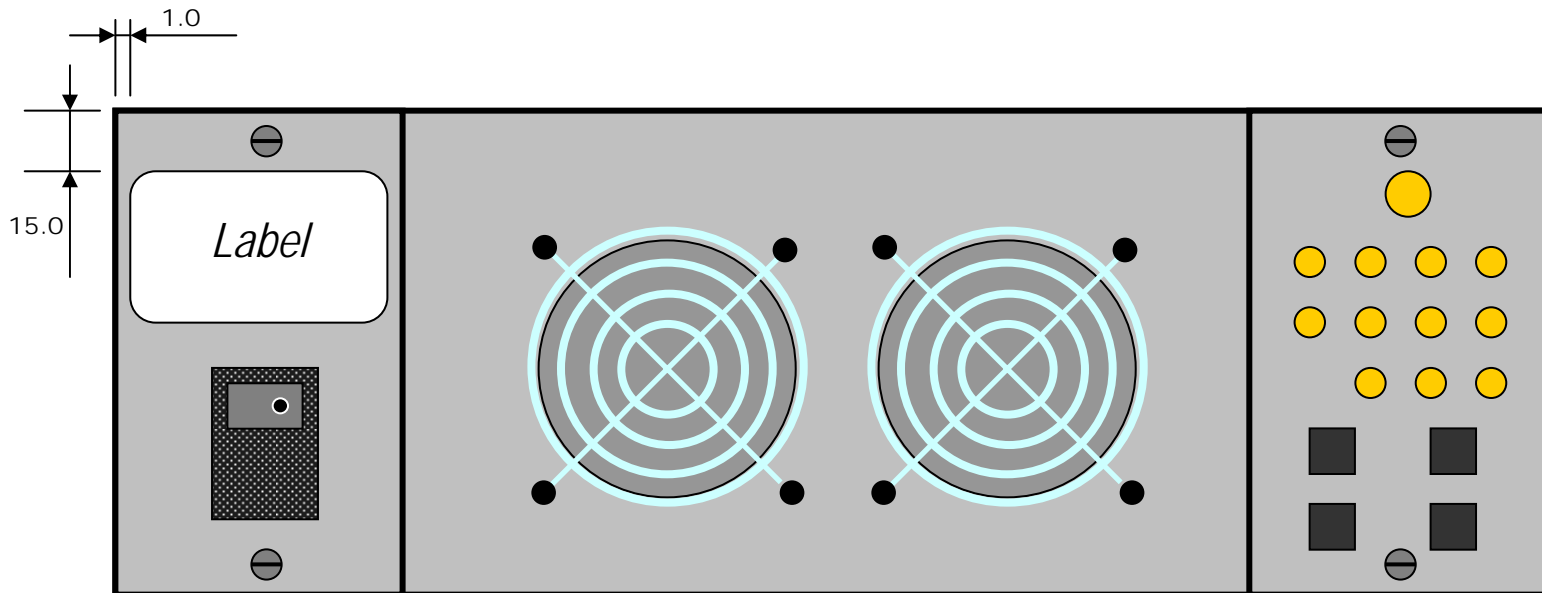

AW-96 Pico/MicroCell

FCC ID Label Location

Model: AW96R19AB7A01

[System Rear View]

AW-96 Pico/MicroCell

FCC ID Label Location

Model: AW96R19AB7A01