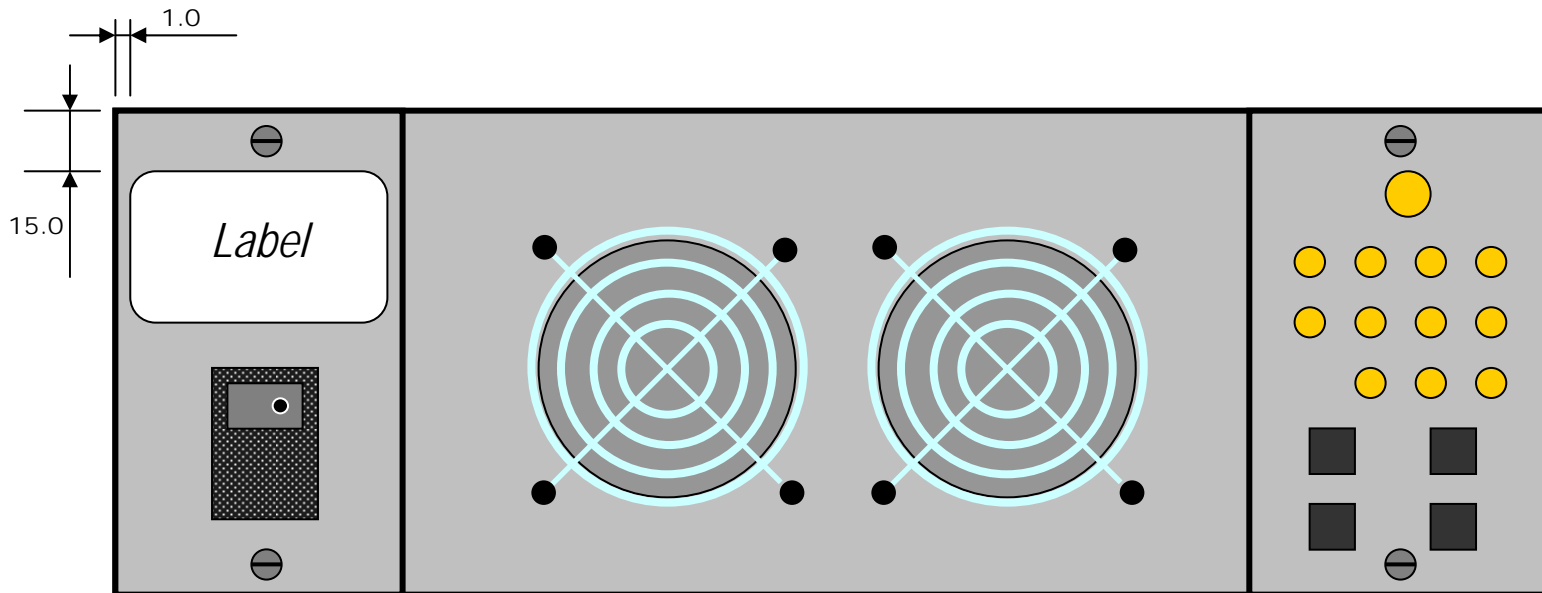

AW-10 Pilot Beacon

FCC ID Label Location

Model: AW10R19AF1A01

[System Rear View]

AW-10 Pilot Beacon

FCC ID Label Location

Model: AW10R19AF1A01

IP-RAN Base Station

Model : AW10R19AF1A01 FCC ID : R4HAW10R19AF1

S/N : 

ZF000096UA

AC IN: 100-240 VAC 50/60Hz 6A/3A

Fuse: AC 250V 6A (20mm x 5mm)

AirWalk Communications., Inc Contact: +1-972-638-9400

Made In U.S.A.

76.0