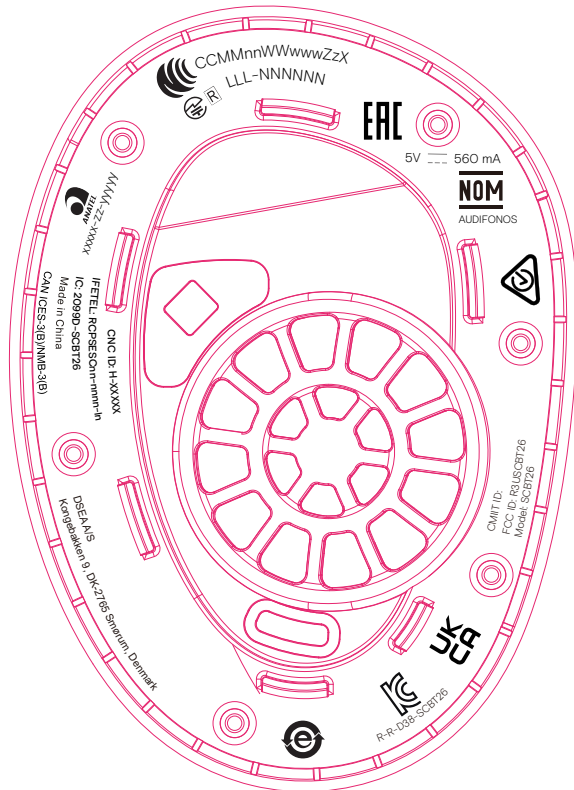

Left

Right

Device ID referece to Article number overview in label spec.