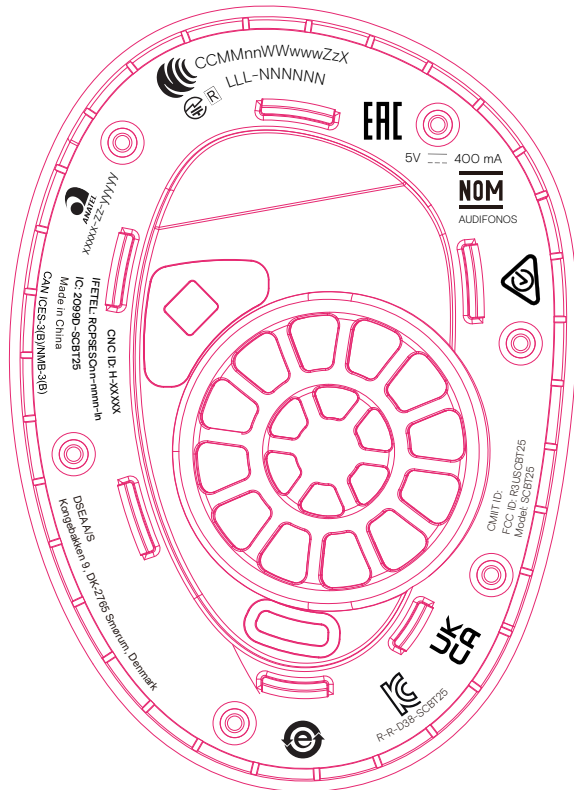

Left

Right

Device ID referece to Article number overview in label spec.