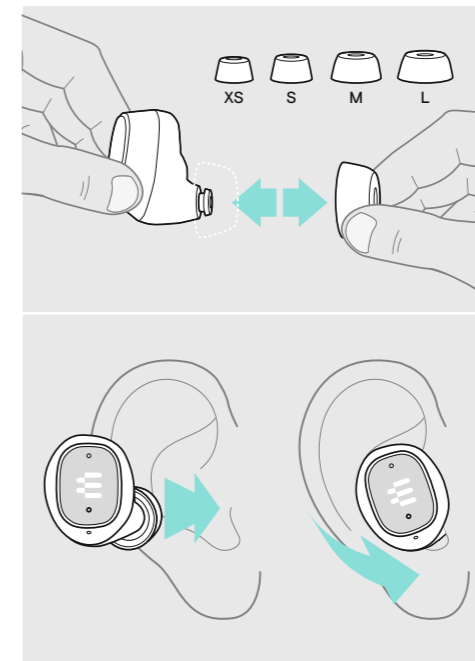

EPOS

GTW 270

Wireless earbuds

Quick Guide

Model: SCBT20

Package contents

First time pairing with a Bluetooth device

Finding your fit