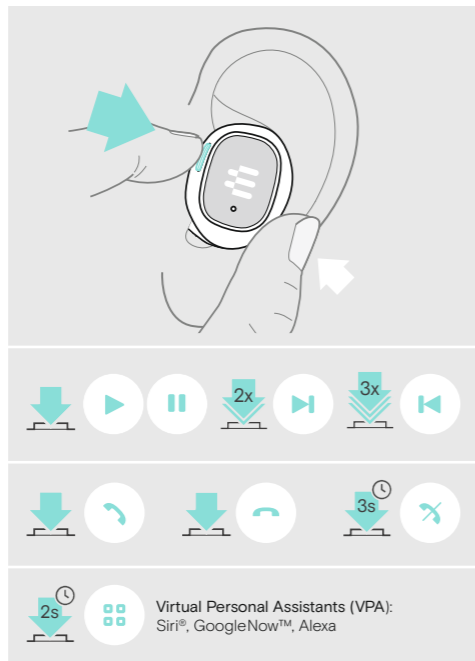

EPOS

GTW 270

Wireless earbuds

Quick Guide

Model: SCBT20

Package contents

First time pairing with a Bluetooth device

Finding your fit

Functionality varies by application

Charging the earbuds

Charging the case

Updating the firmware