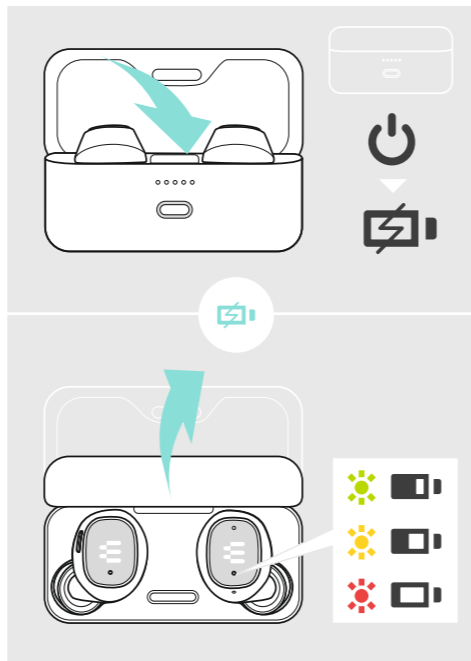

EPOS

GTW 270

Wireless earbuds

Quick Guide

Model: SCBT20

Package contents

First time pairing with a Bluetooth device

Finding your fit

Functionality varies by application

Charging the earbuds

Charging the case

Updating the firmware