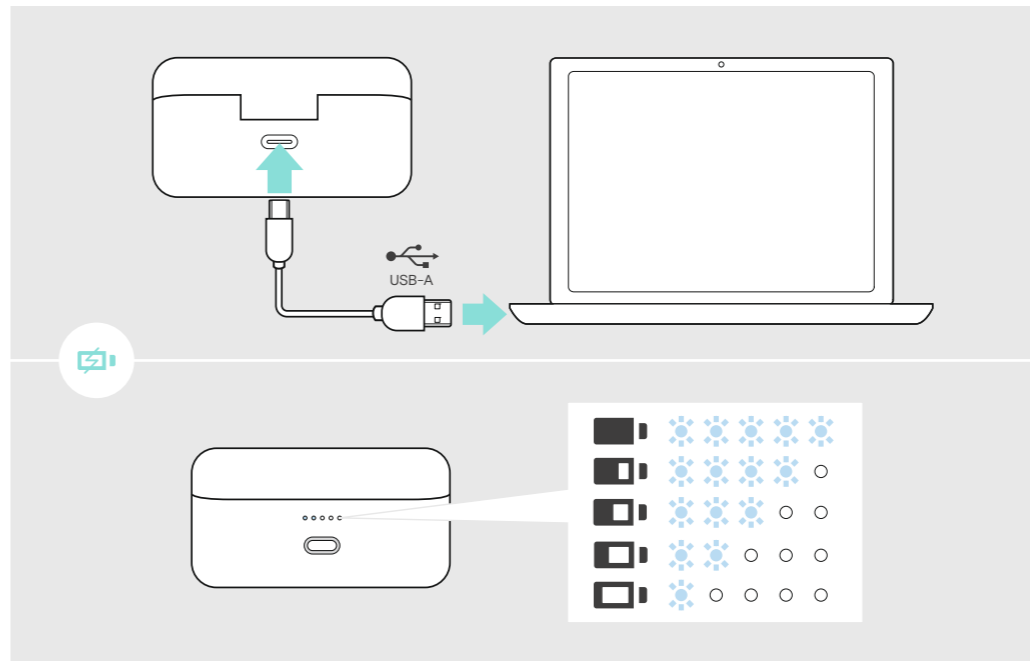

EPOS

GTW 270

Wireless earbuds

Quick Guide

Model: SCBT20

Package contents

First time pairing with a Bluetooth device

Finding your fit

Functionality varies by application

Charging the earbuds

Charging the case

Updating the firmware