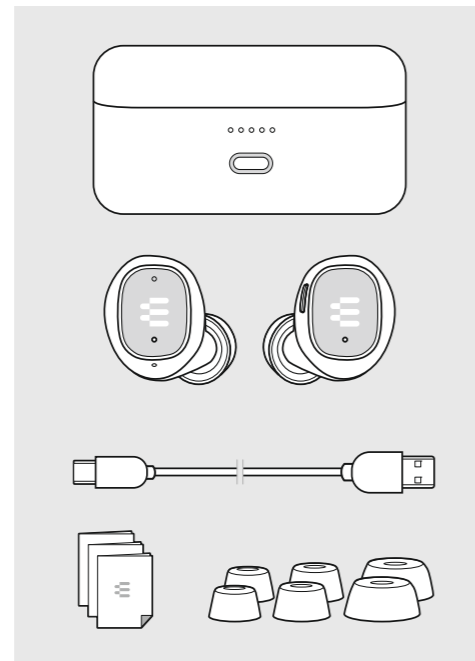

EPOS

GTW 270

Wireless earbuds

Quick Guide

Model: SCBT20

Package contents

First time pairing with a Bluetooth device

Finding your fit