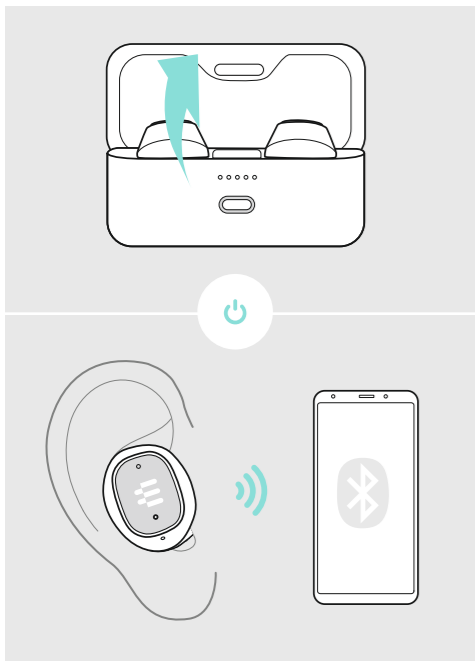

Powering on and auto connect