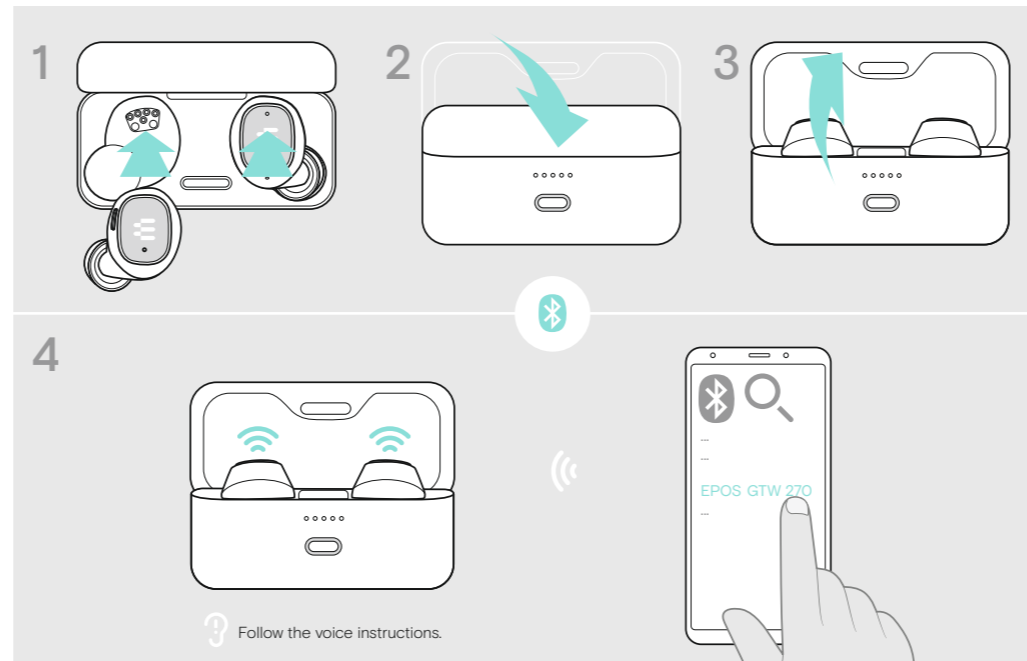

EPOS

GTW 270

Wireless earbuds

Quick Guide

Model: SCBT20

Package contents

First time pairing with a Bluetooth device

Finding your fit

Functionality varies by application

Charging the earbuds

Charging the case

Updating the firmware