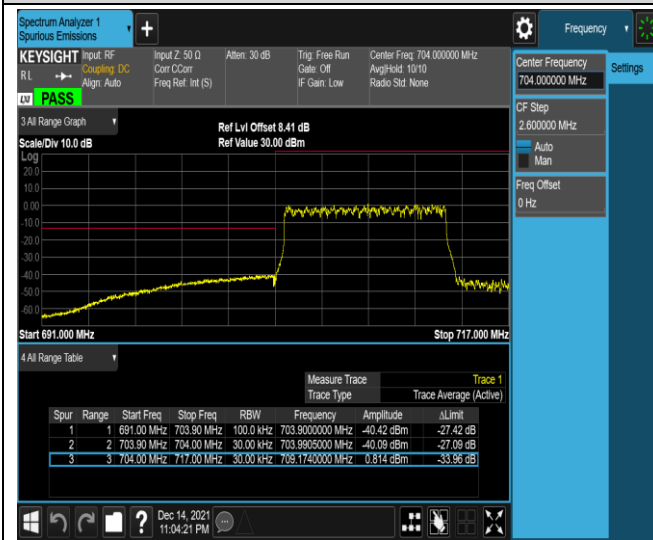

Band17-10MHz-16QAM-23780-1RB#0

Band17-10MHz-16QAM-23780-1RB#49

Band17-10MHz-16QAM-23780-50RB#0

Band17-10MHz-16QAM-23800-1RB#0

Band17-10MHz-16QAM-23800-1RB#49

Band17-10MHz-16QAM-23800-50RB#0

## Appendix E: Conducted Spurious Emission