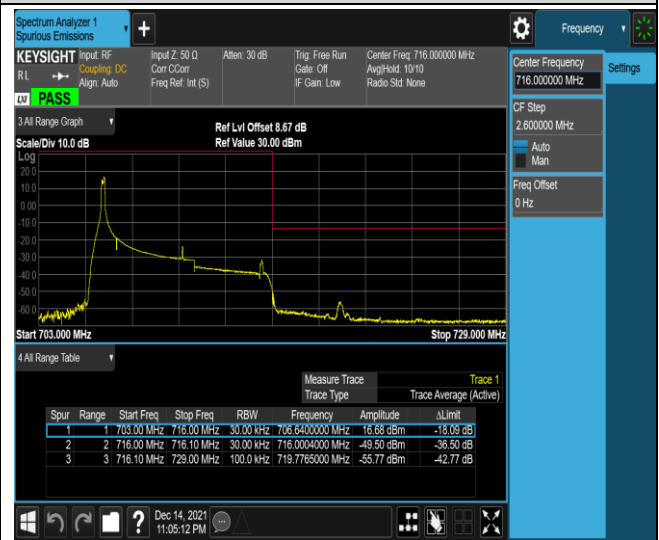

Band17-10MHz-16QAM-23780-1RB#0

Band17-10MHz-16QAM-23780-1RB#49

Band17-10MHz-16QAM-23780-50RB#0

Band17-10MHz-16QAM-23800-1RB#0

Band17-10MHz-16QAM-23800-1RB#49

Band17-10MHz-16QAM-23800-50RB#0

## Appendix E: Conducted Spurious Emission