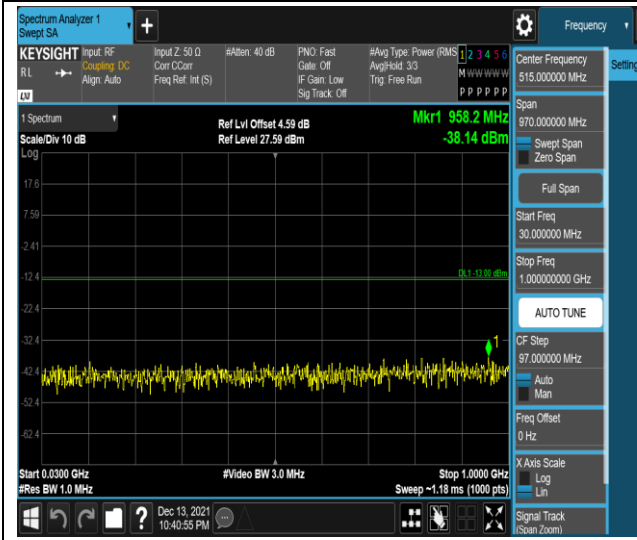

Band2-1.4MHz-16QAM-18607-1RB#0-Range1:30~1000MHz