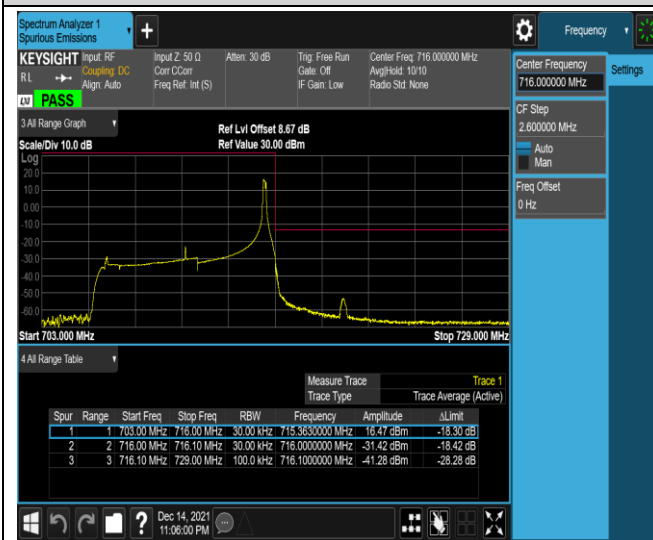

Band17-10MHz-16QAM-23780-1RB#0

Band17-10MHz-16QAM-23780-1RB#49

Band17-10MHz-16QAM-23780-50RB#0

Band17-10MHz-16QAM-23800-1RB#0

Band17-10MHz-16QAM-23800-1RB#49

Band17-10MHz-16QAM-23800-50RB#0

## Appendix E: Conducted Spurious Emission