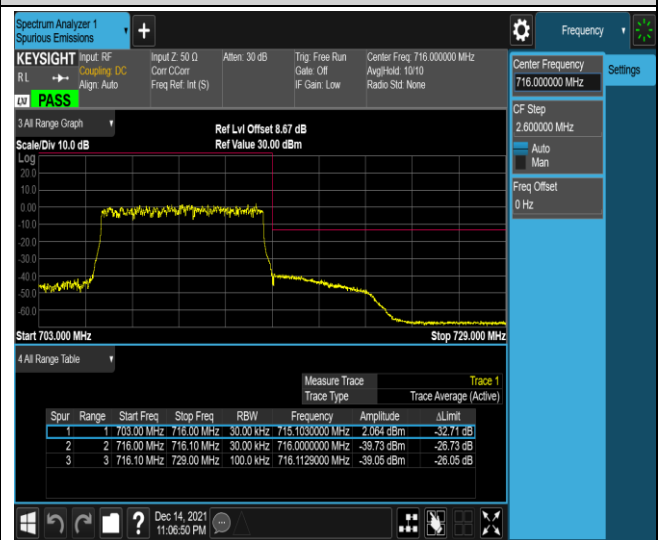

Band17-10MHz-16QAM-23780-1RB#0

Band17-10MHz-16QAM-23780-1RB#49

Band17-10MHz-16QAM-23780-50RB#0

Band17-10MHz-16QAM-23800-1RB#0

Band17-10MHz-16QAM-23800-1RB#49

Band17-10MHz-16QAM-23800-50RB#0

## Appendix E: Conducted Spurious Emission