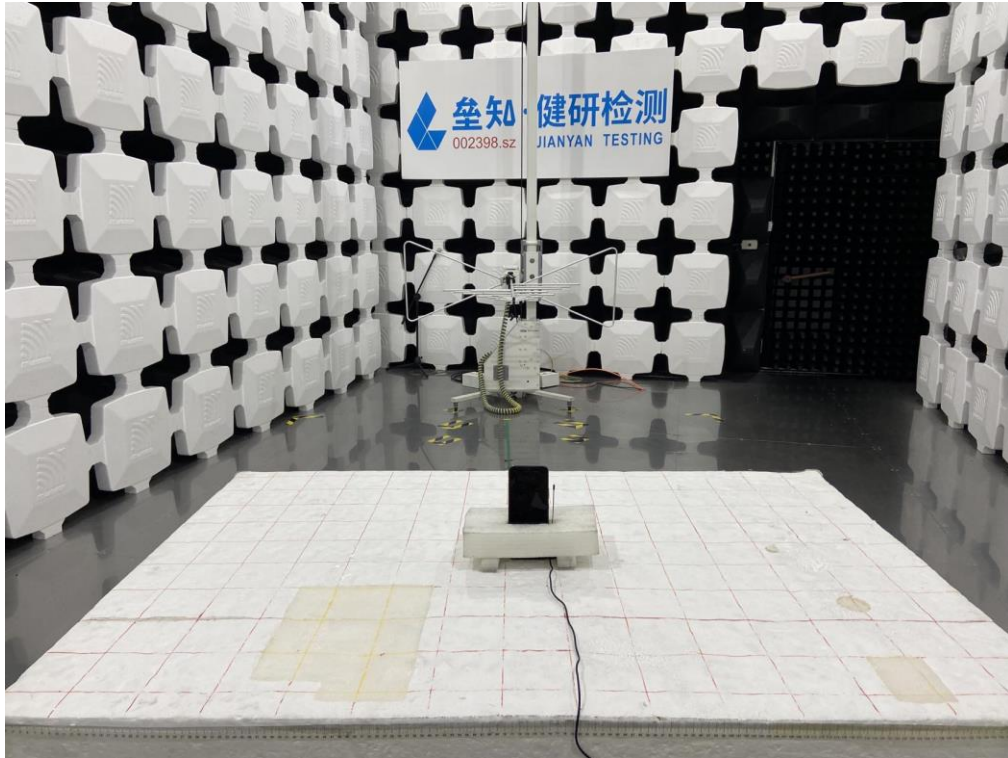

7 Test Setup Photo

Radiated Spurious Emission
Below 1GHz

Above 1GHz

Conducted Measurement

8 EUT Constructional Details

Reference to the test report No.: JYTSZB-R12-2102634.

-----End of report-----