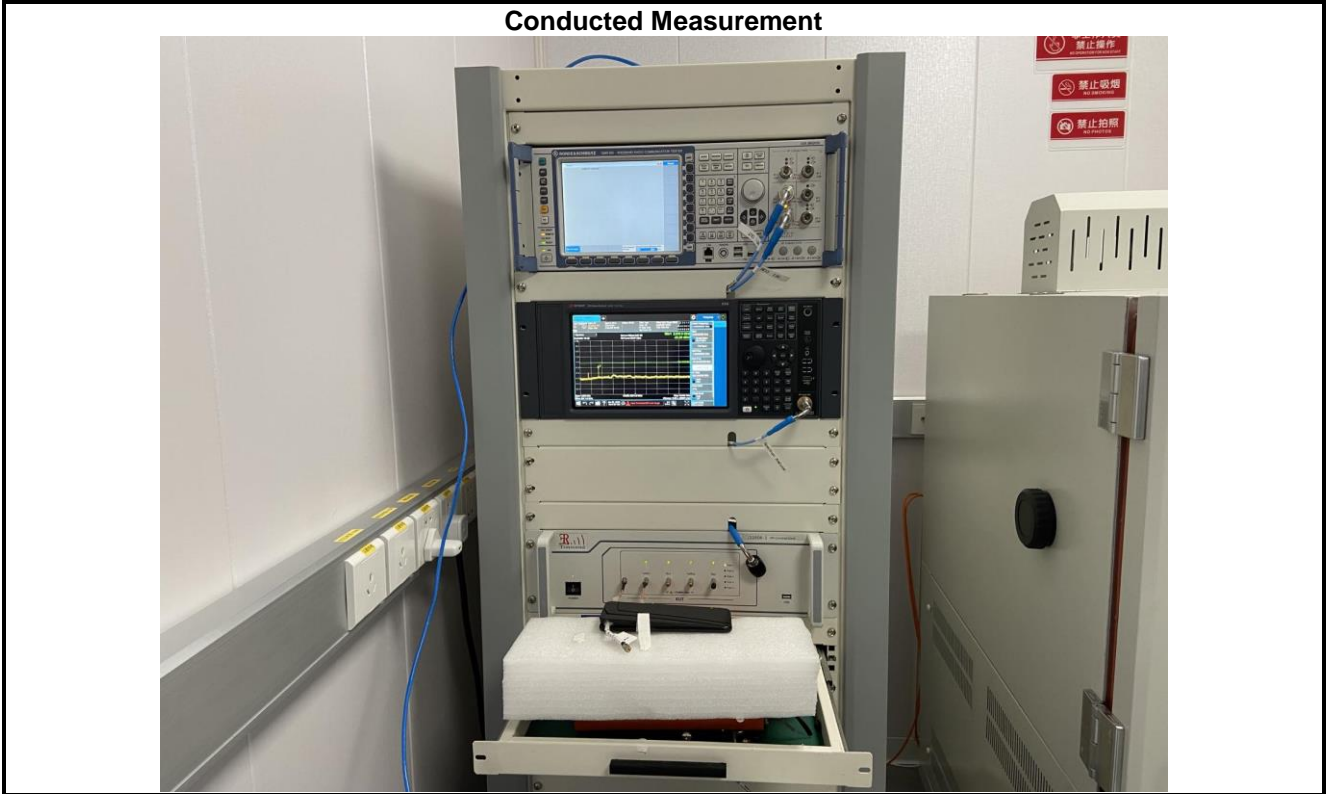

7 Test Setup Photo

Radiated Spurious Emission
Below 1GHz

Above 1GHz

Conducted Measurement

8 EUT Constructional Details

Reference to the test report No.: JYTSZB-R12-2102634.

-----End of report-----