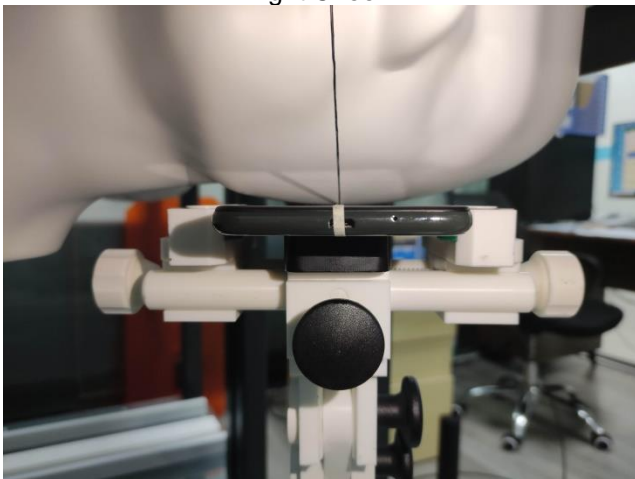

## EUT Antenna Locations

SAR Test Setup Photos

Head

Right Cheek

Right Tilted

Left Cheek

Left Tilted

Body

Front side (10mm)

Back side(10mm)

Left side(10mm)

Right side(10mm)

Top side(10mm)

Bottom side(10mm)