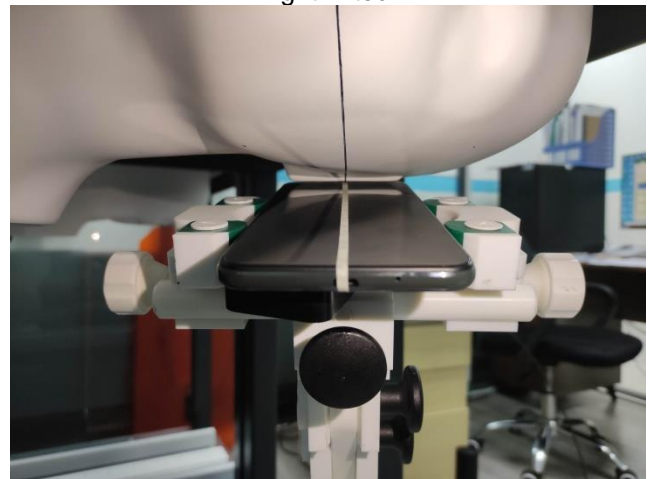

## EUT Antenna Locations

SAR Test Setup Photos

Head

Right Cheek

Right Tilted

Left Cheek

Left Tilted

Body

Front side (10mm)

Back side(10mm)

Left side(10mm)

Right side(10mm)

Top side(10mm)

Bottom side(10mm)