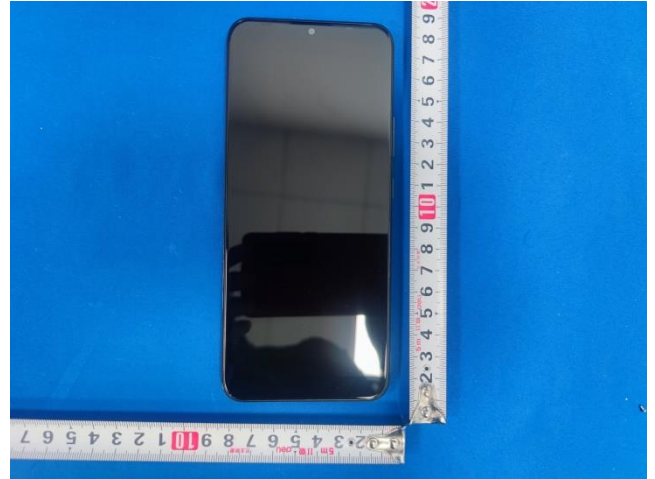

EUT Photos (Model: C203)

## EUT Antenna Locations

SAR Test Setup Photos

Head

Right Cheek

Right Tilted

Left Cheek

Left Tilted

Body

Front side (10mm)

Back side(10mm)

Left side(10mm)

Right side(10mm)

Top side(10mm)

Bottom side(10mm)