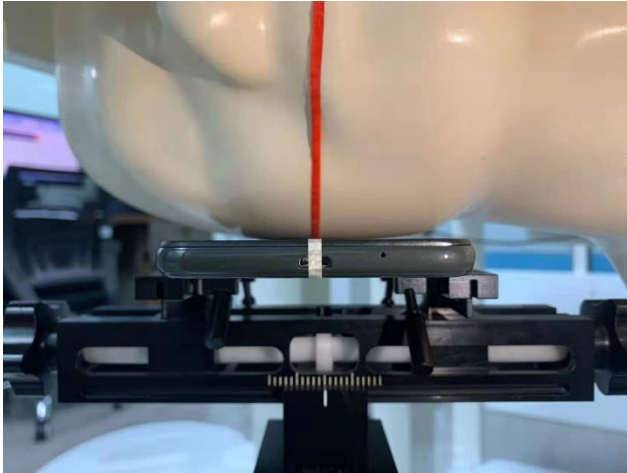

EUT Photos (Model:C202)

**EUT Antenna Locations**

### SAR Test Setup Photos

#### Head

Right Cheek

Right Tilted

Left Cheek

Left Tilted

#### Body

Front side (10mm)

Back side(10mm)

Left side(10mm)

Right side(10mm)

Top side(10mm)

Bottom side(10mm)