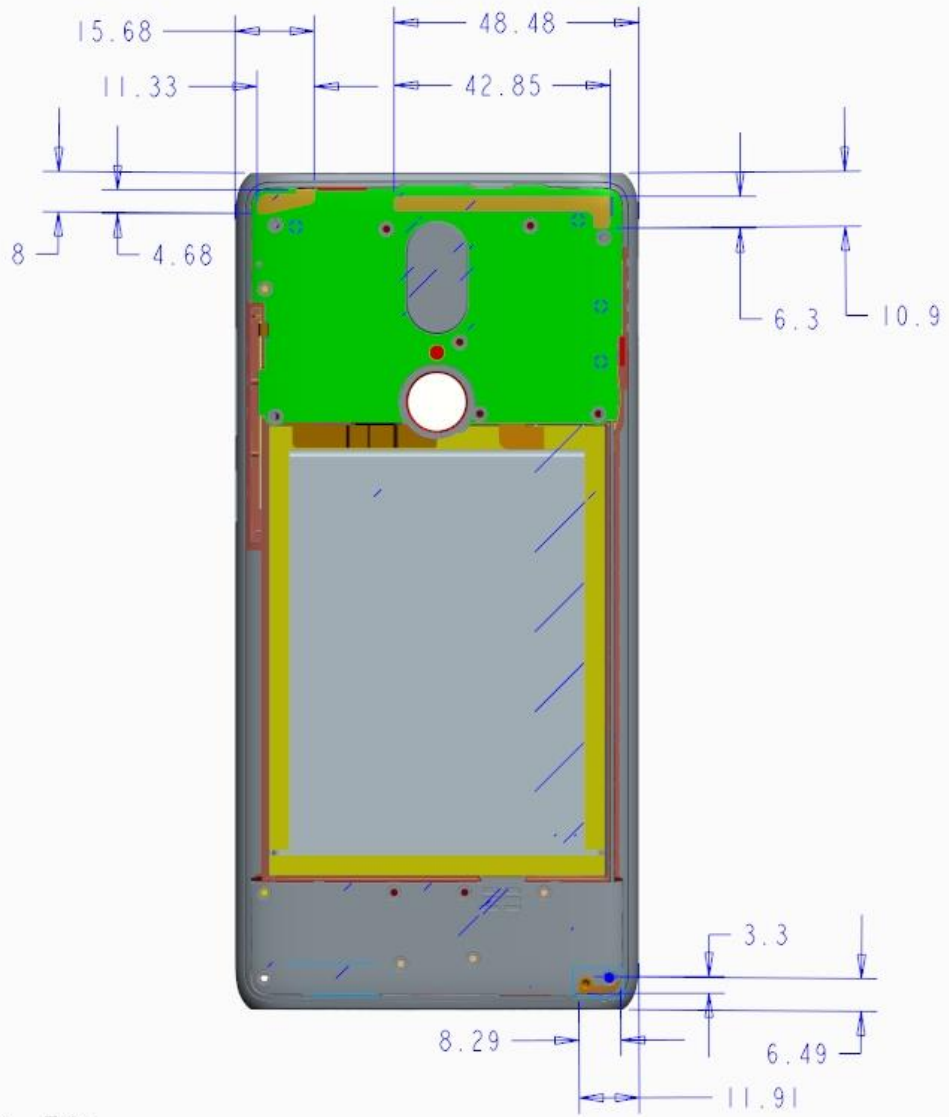

Upper left : WBG Antenna
Upper right: Diversity Antenna
low right: Primary Antenna

10-3705A-ALL 尺寸:C