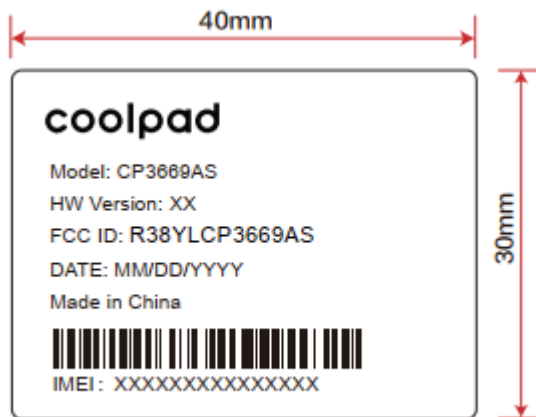

FCC ID :R38YLCP3669AS Label and label location

Label Location

Label and size