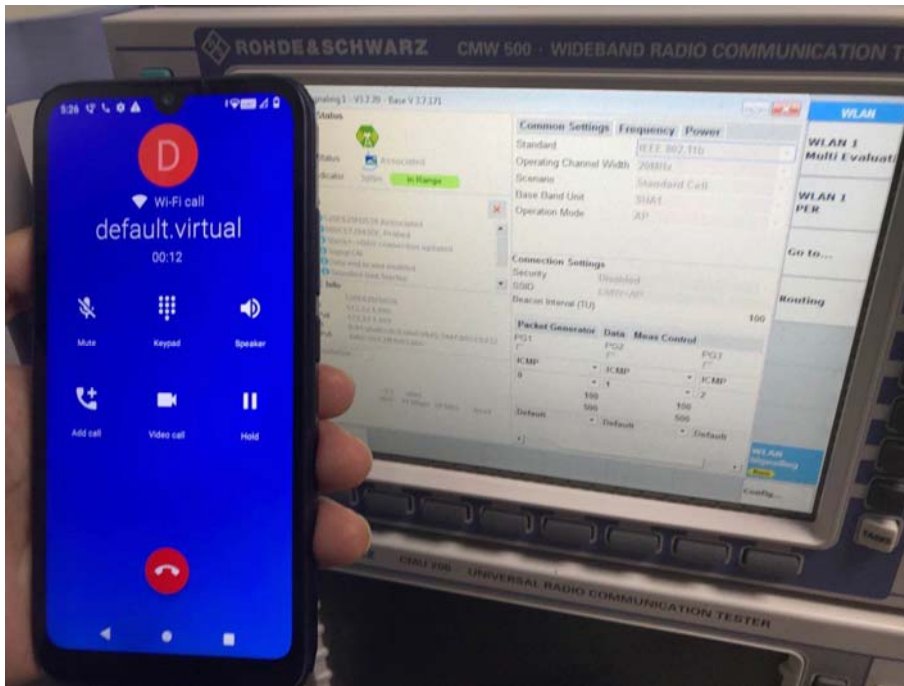

R38YLCP3669AS TEST SETUP

Overview

CMU200 Codec configuration for GSM

Full rate

Half rate

CMU200 Codec configuration for WCDMA

AMR-NB

CMW500 Codec configuration for VOLTE&VOWIFI

AMR-NB

AMR-WB

VOWIFI

OTT

“Google duo” APP (provided by Google).