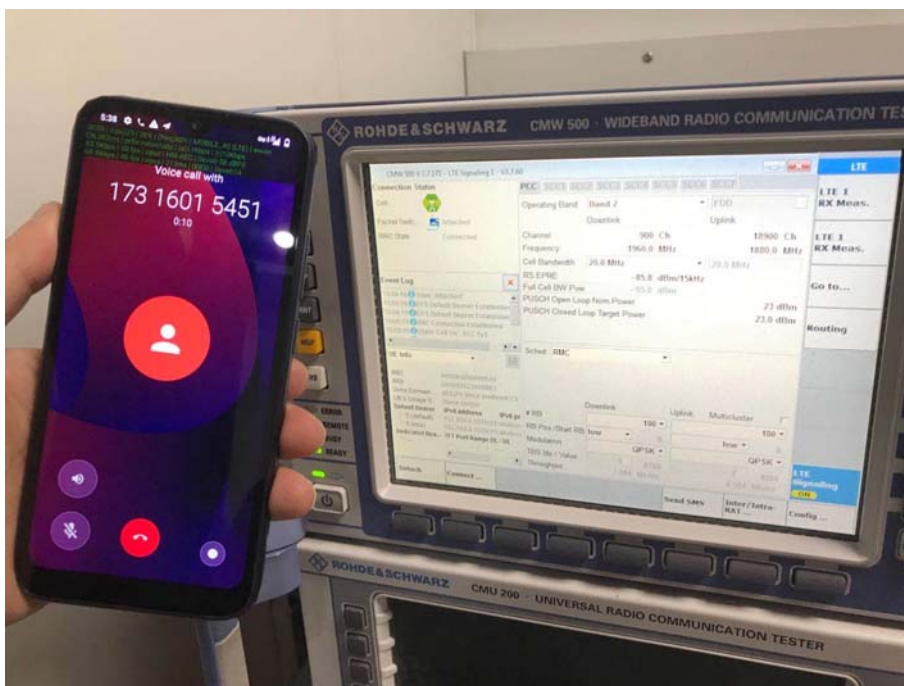

AMR-NB

AMR-WB

VOWIFI

OTT

“Google duo” APP (provided by Google).