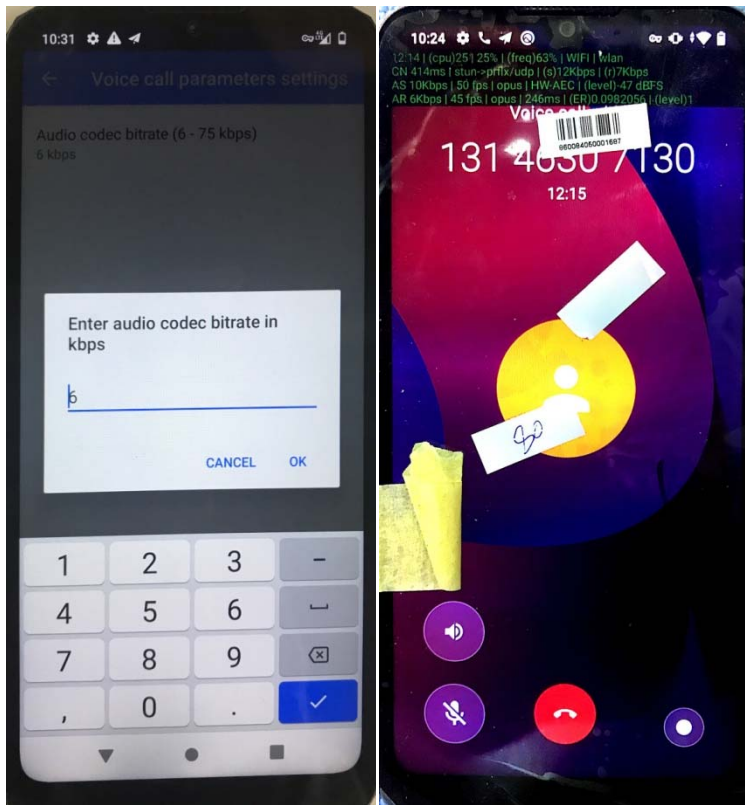

AMR-NB

AMR-WB

VOWIFI

OTT

“Google duo” APP (provided by Google).