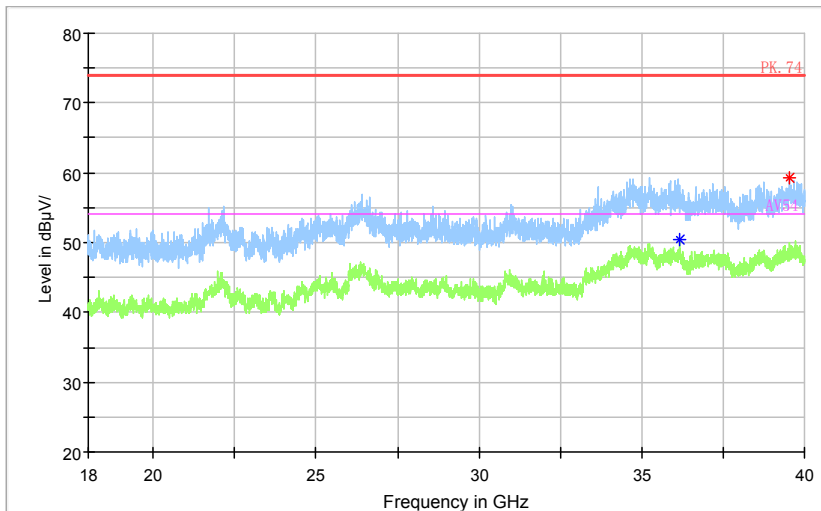

Full Spectrum

— Preview Result 2-AVG   — Preview Result 1-PK+   * Critical_Freqs AVG
* Critical_Freqs PK+   — PK.74   — AV54
◆ Final_Result PK+   ◆ Final_Result AVG

Frequency Range: 18GHz -40GHz
Detector: Av mode and PK mode
Modulation type: 802.11n(HT20)