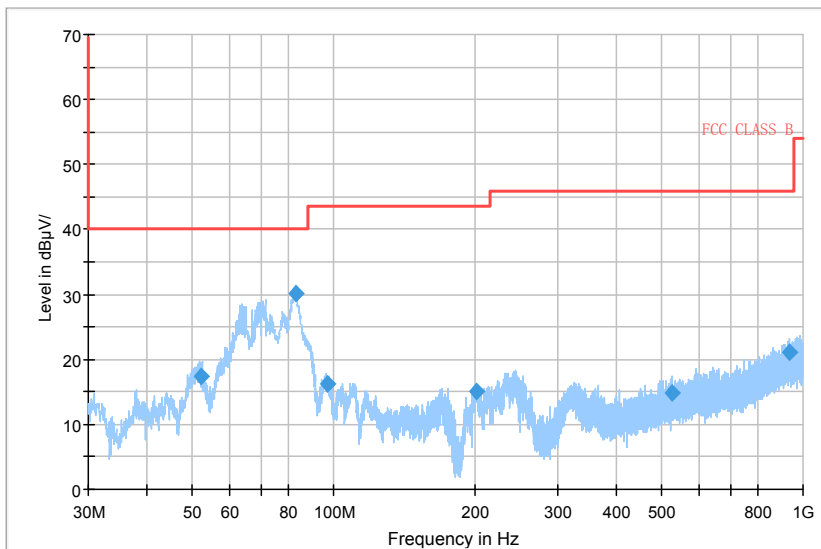

Full Spectrum

Preview Result 1-PK+   FCC CLASS B   Final Result QPK

Frequency Range: 30MHz -1GHz
Detector: QP mode
Test Mode: 802.11ac(VHT40)