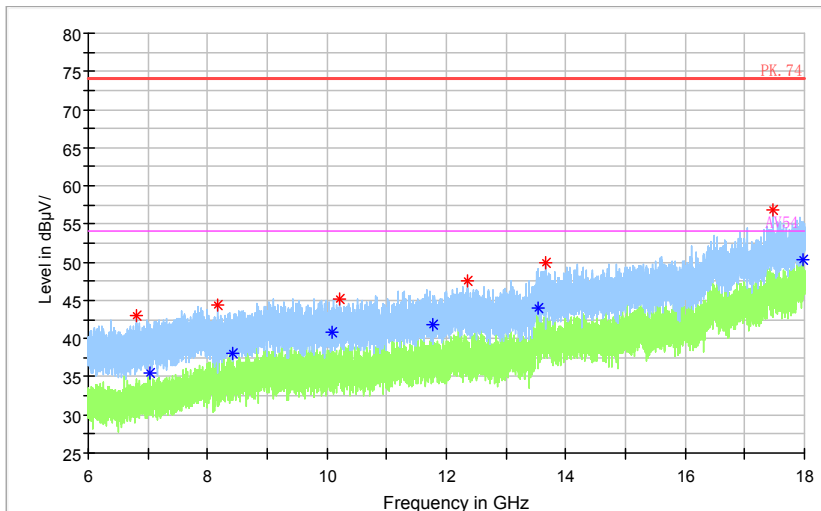

Full Spectrum

— Preview Result 2-AVG   — Preview Result 1-PK+   * Critical_Freqs AVG
* Critical_Freqs PK+   — PK.74   — AV54
◆ Final_Result PK+   ◆ Final_Result AVG

Frequency Range: 6GHz -18GHz
Detector: Av mode and PK mode
Modulation type: 802.11n(HT40)