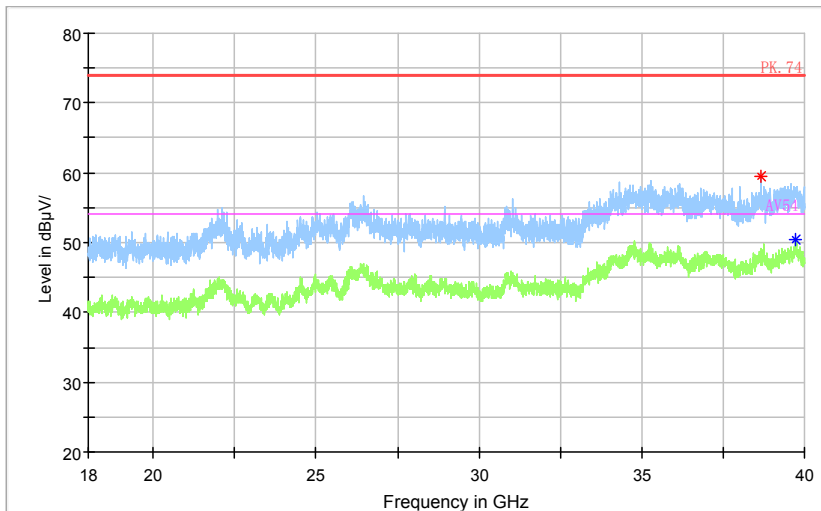

Full Spectrum

— Preview Result 2-AVG   — Preview Result 1-PK+   * Critical_Freqs AVG
* Critical_Freqs PK+   — PK.74   — AV54
◆ Final_Result PK+   ◆ Final_Result AVG

Frequency Range: 18GHz -40GHz
Detector: Av mode and PK mode
Test Mode: 802.11ac(VHT40)