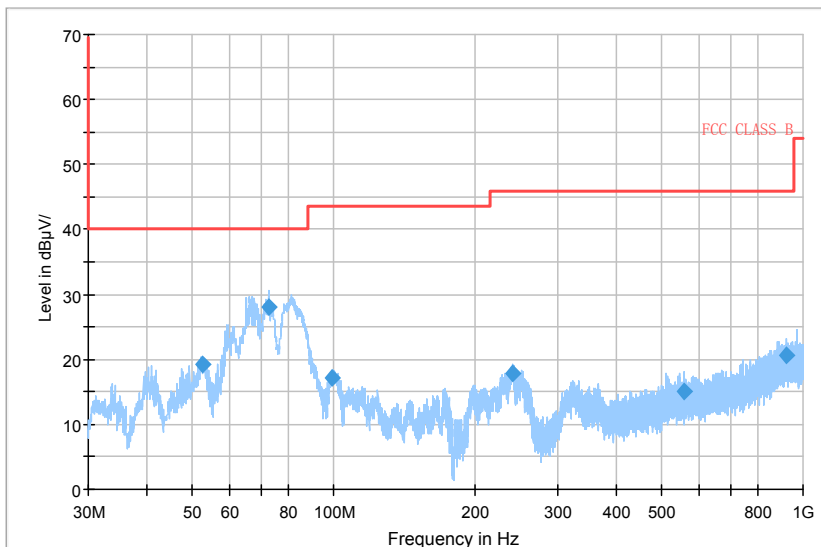

Full Spectrum

Preview Result 1-PK+   FCC CLASS B   Final_Result QPK

Frequency Range: 30MHz -1GHz
Detector: QP mode
Test Mode: 802.11n(HT20)