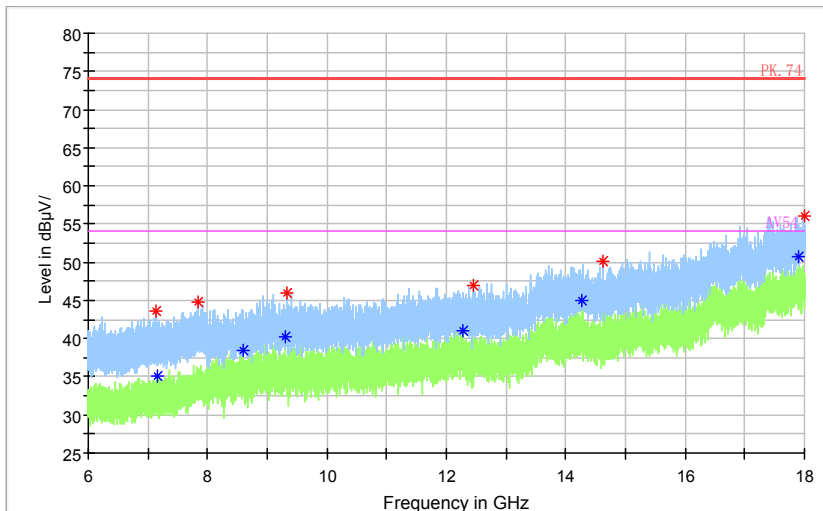

Full Spectrum

— Preview Result 2-AVG    — Preview Result 1-PK+    \* Critical\_Freqs AVG  
\* Critical\_Freqs PK+    — PK.74    — AV54  
◆ Final\_Result PK+    ◆ Final\_Result AVG

Frequency Range: 18GHz -40GHz  
Detector: Av mode and PK mode  
Test Mode: 802.11ac(VHT20)

Carrier frequency (MHz): 5600  
Channel No.:120

Full Spectrum

Frequency Range: 30MHz -1GHz  
Detector: QP mode  
Test Mode: 802.11a

Full Spectrum

Frequency Range: 1GHz -6GHz  
Detector: Av mode and PK mode  
Modulation type: 802.11a

Full Spectrum

— Preview Result 2-AVG     — Preview Result 1-PK+     \* Critical\_Freqs AVG  
\* Critical\_Freqs PK+     — PK.74     — AV54  
◆ Final\_Result PK+     ◆ Final\_Result AVG

Frequency Range: 6GHz -18GHz  
Detector: Av mode and PK mode  
Modulation type: 802.11a