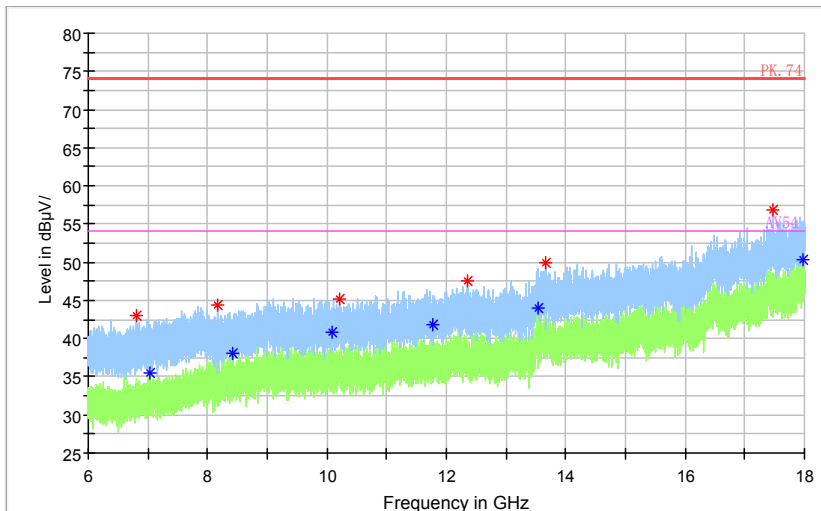

Full Spectrum

— Preview Result 2-AVG   — Preview Result 1-PK+   * Critical_Freqs AVG
* Critical_Freqs PK+   — PK.74   — AV54
◆ Final_Result PK+   ◆ Final_Result AVG

Frequency Range: 6GHz -18GHz
Detector: Av mode and PK mode
Modulation type: 802.11n(HT20)