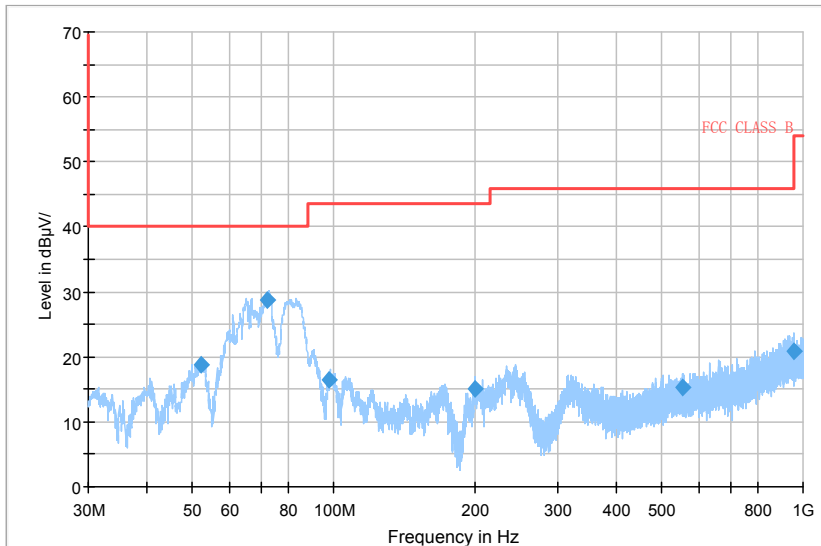

Carrier frequency (MHz): 5700
Channel No.:140

Full Spectrum

Preview Result 1-PK+   FCC CLASS B   Final_Result QPK

Frequency Range: 30MHz -1GHz
Detector: QP mode
Test Mode: 802.11a