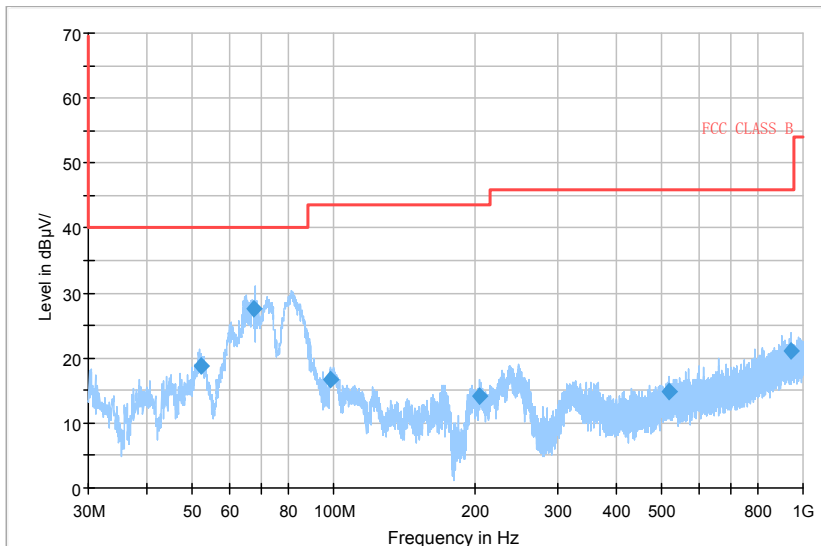

Carrier frequency (MHz): 5530
Channel No.:106

Full Spectrum

Preview Result 1-PK+   FCC CLASS B   Final_Result QPK

Frequency Range: 30MHz -1GHz
Detector: QP mode
Test Mode: 802.11ac(VHT80)