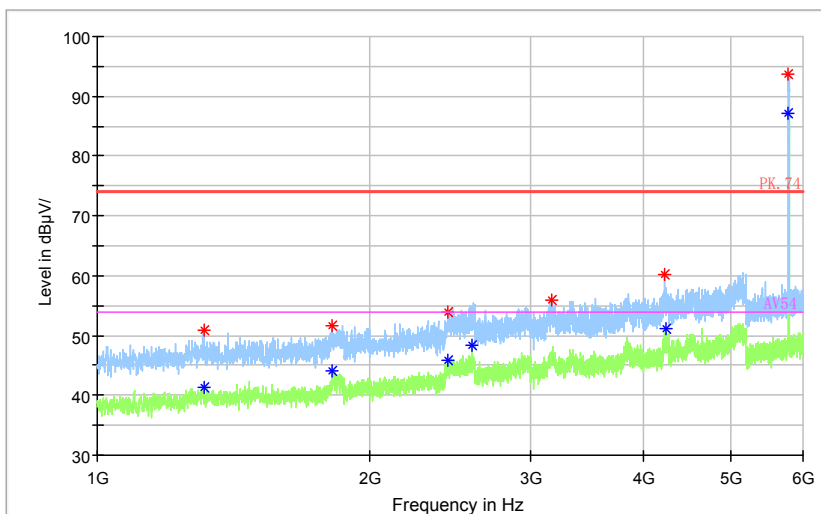

Full Spectrum

Preview Result 2-AVG   Preview Result 1-PK+   Critical_Freqs AVG
Critical_Freqs PK+   PK.74   AV54
Final_Result PK+   Final_Result AVG

Frequency Range: 1GHz -6GHz
Detector: Av mode and PK mode
Test Mode: 802.11ac(VHT20)