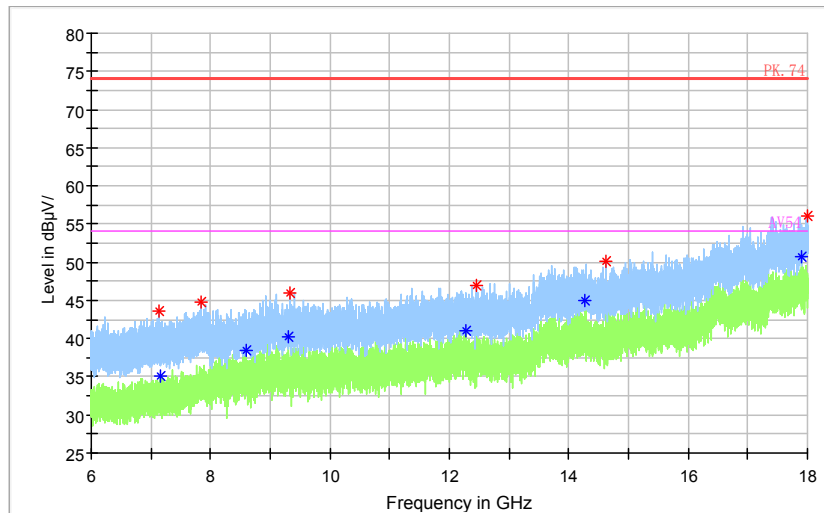

Full Spectrum

— Preview Result 2-AVG   — Preview Result 1-PK+   * Critical_Freqs AVG
* Critical_Freqs PK+   — PK.74   — AV54
◆ Final_Result PK+   ◆ Final_Result AVG

Frequency Range: 6GHz -18GHz
Detector: Av mode and PK mode
Modulation type: 802.11a