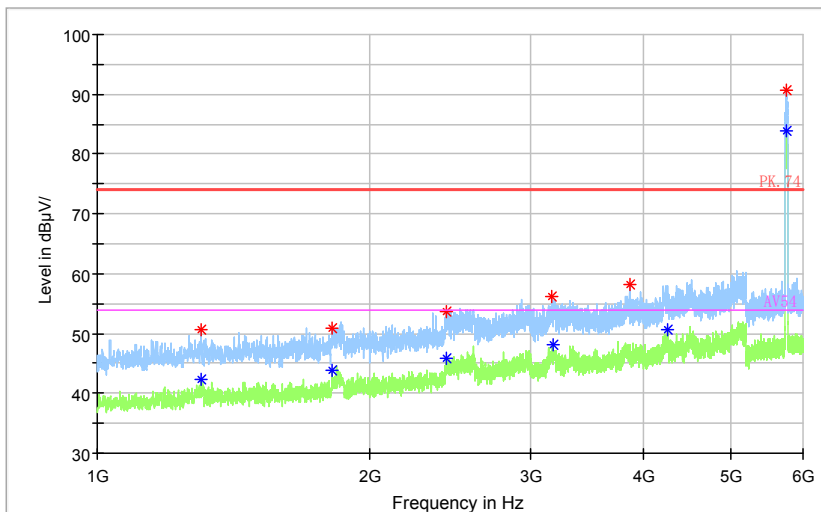

Full Spectrum

Preview Result 2-AVG   Preview Result 1-PK+   Critical_Freqs AVG
Critical_Freqs PK+   PK.74   AV54
Final_Result PK+   Final_Result AVG

Frequency Range: 1GHz -6GHz
Detector: Av mode and PK mode
Test Mode: 802.11ac(VHT40)