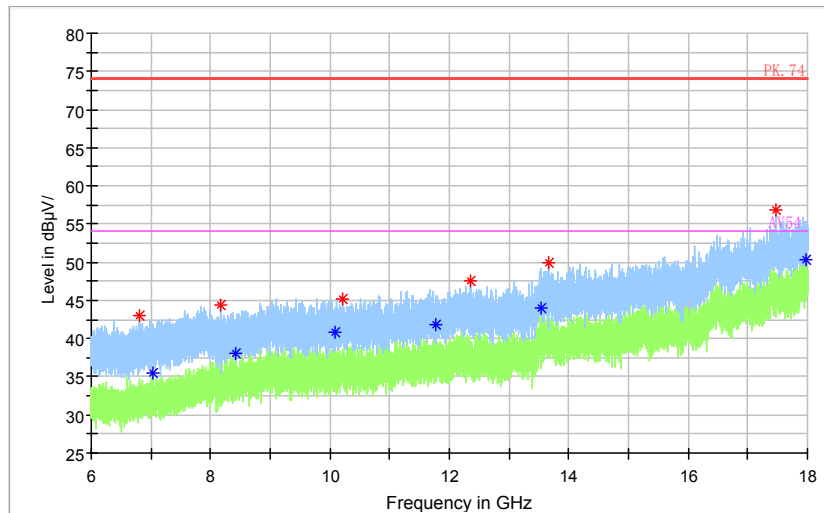

Full Spectrum

— Preview Result 2-AVG   — Preview Result 1-PK+   * Critical_Freqs AVG
* Critical_Freqs PK+   — PK.74   — AV54
◆ Final_Result PK+   ◆ Final_Result AVG

Frequency Range: 6GHz -18GHz
Detector: Av mode and PK mode
Test Mode: 802.11ac(VHT20)