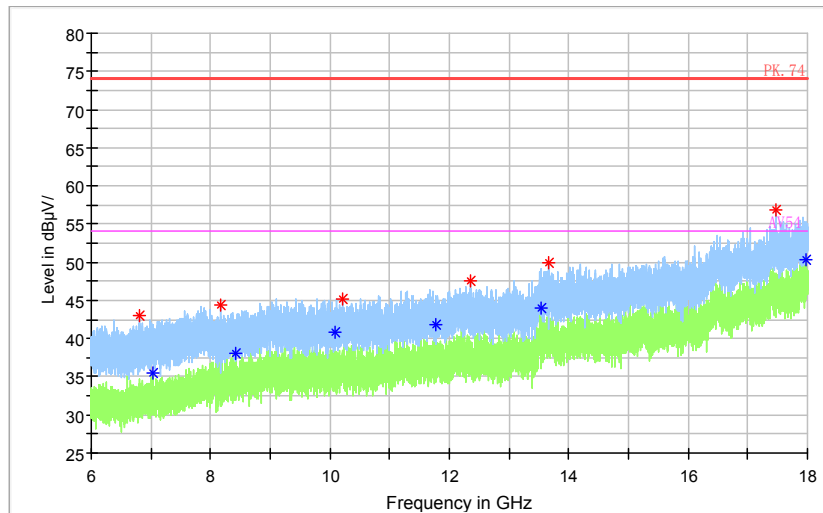

Full Spectrum

— Preview Result 2-AVG   — Preview Result 1-PK+   * Critical_Freqs AVG
* Critical_Freqs PK+   — PK.74   — AV54
◆ Final_Result PK+   ◆ Final_Result AVG

Frequency Range: 6GHz -18GHz
Detector: Av mode and PK mode
Test Mode: 802.11ac(VHT20)