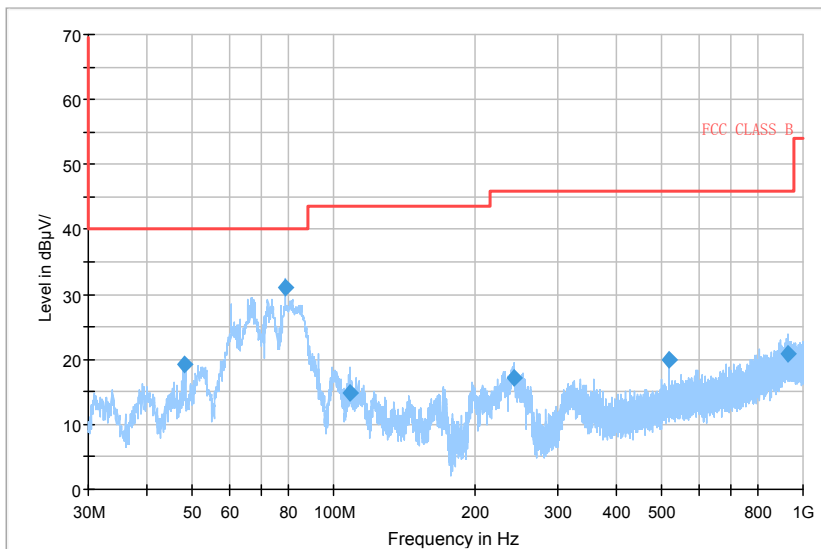

Full Spectrum

Preview Result 1-PK+   FCC CLASS B   Final_Result QPK

Frequency Range: 30MHz -1GHz
Detector: QP mode
Test Mode: 802.11n(HT20)