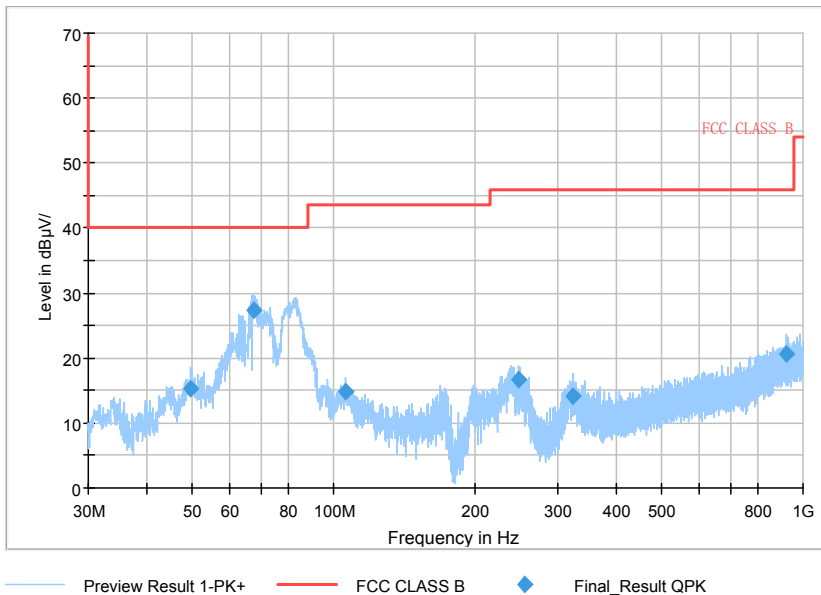

Frequency Range: 1GHz -6GHz  
Detector: Av mode and PK mode  
Test Mode: 802.11ac(VHT20)

Full Spectrum

— Preview Result 2-AVG    — Preview Result 1-PK+    \* Critical\_Freqs AVG  
\* Critical\_Freqs PK+    — PK.74    — AV54  
◆ Final\_Result PK+    ◆ Final\_Result AVG

Frequency Range: 6GHz -18GHz  
Detector: Av mode and PK mode  
Test Mode: 802.11ac(VHT20)

Full Spectrum

— Preview Result 2-AVG    — Preview Result 1-PK+    \* Critical\_Freqs AVG  
\* Critical\_Freqs PK+    — PK.74    — AV54  
◆ Final\_Result PK+    ◆ Final\_Result AVG

Frequency Range: 18GHz -40GHz  
Detector: Av mode and PK mode  
Test Mode: 802.11ac(VHT20)

Carrier frequency (MHz): 5785  
Channel No.:157

Full Spectrum

Frequency Range: 30MHz -1GHz  
Detector: QP mode  
Test Mode: 802.11a