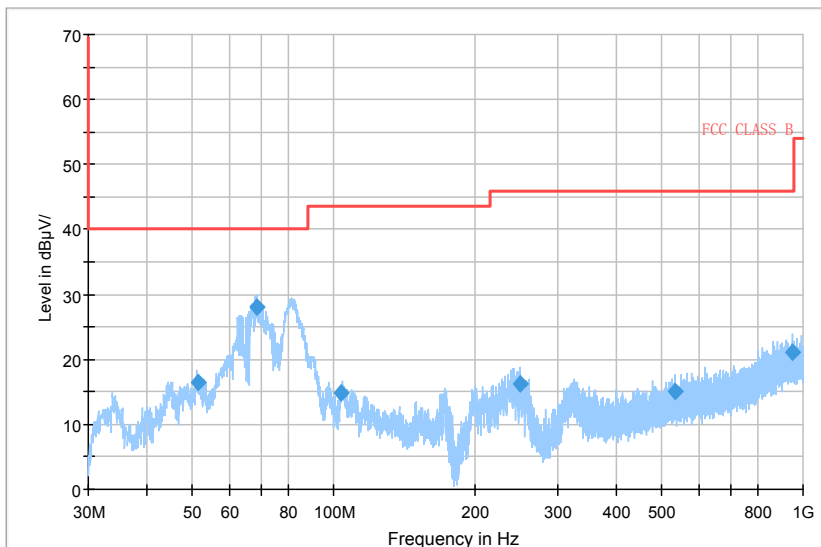

Full Spectrum

Preview Result 1-PK+   FCC CLASS B   Final_Result QPK

Frequency Range: 30MHz -1GHz
Detector: QP mode
Test Mode: 802.11ac(VHT20)