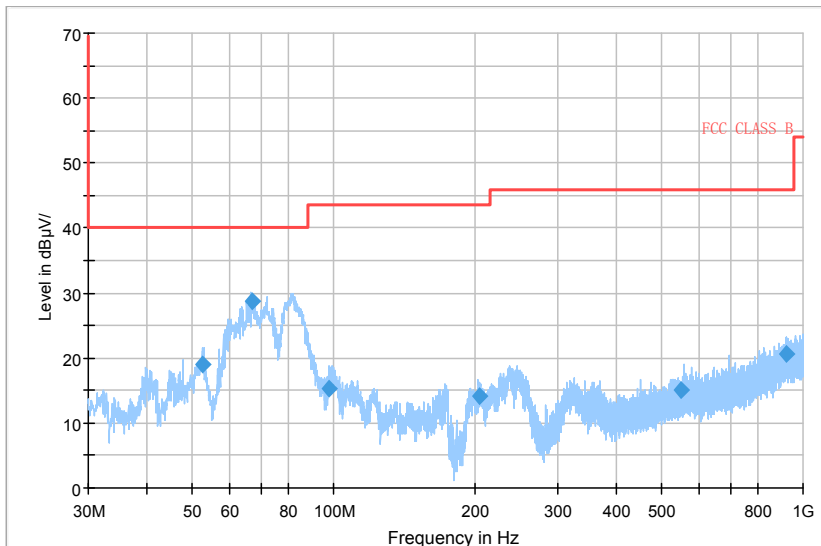

Carrier frequency (MHz): 5610
Channel No.:122

Full Spectrum

Preview Result 1-PK+   FCC CLASS B   Final_Result QPK

Frequency Range: 30MHz -1GHz
Detector: QP mode
Test Mode: 802.11ac(VHT80)