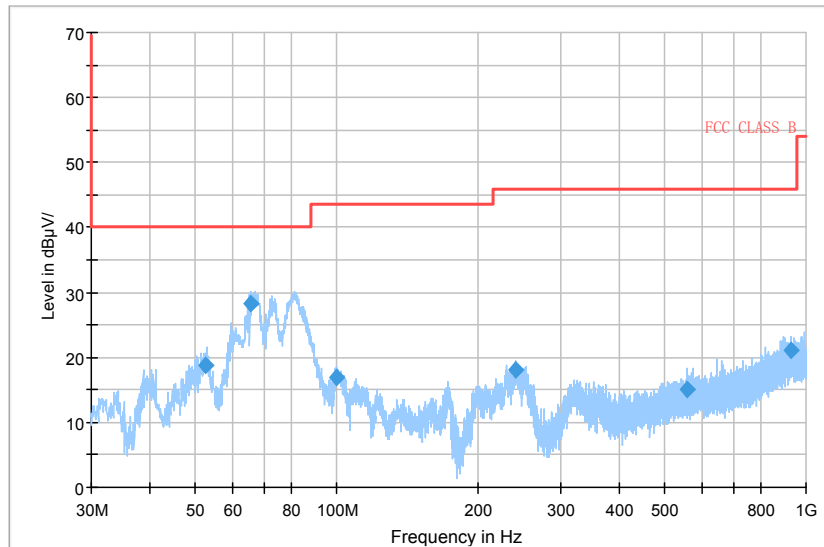

Full Spectrum

Preview Result 1-PK+   FCC CLASS B   Final_Result QPK

Frequency Range: 30MHz -1GHz
Detector: QP mode
Test Mode: 802.11ac(VHT40)