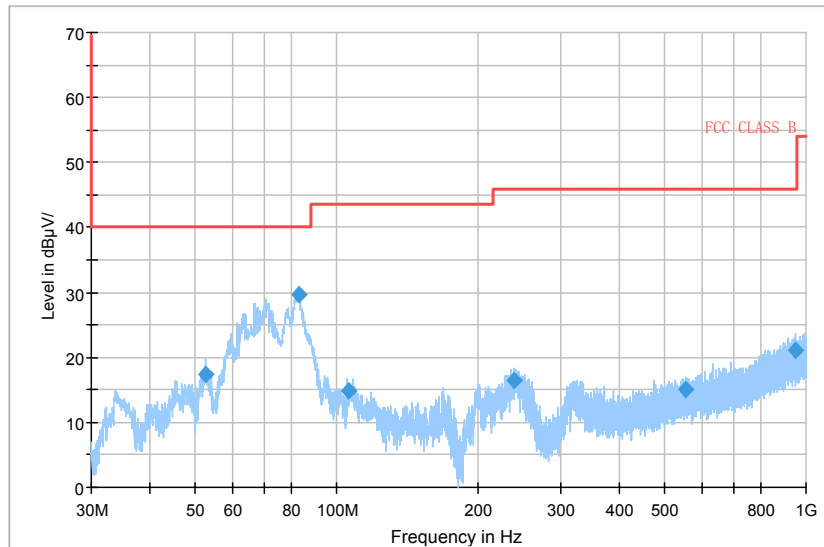

Full Spectrum

— Preview Result 1-PK+   — FCC CLASS B   ◆ Final_Result QPK

Frequency Range: 30MHz -1GHz
Detector: QP mode
Test Mode: 802.11n(HT20)