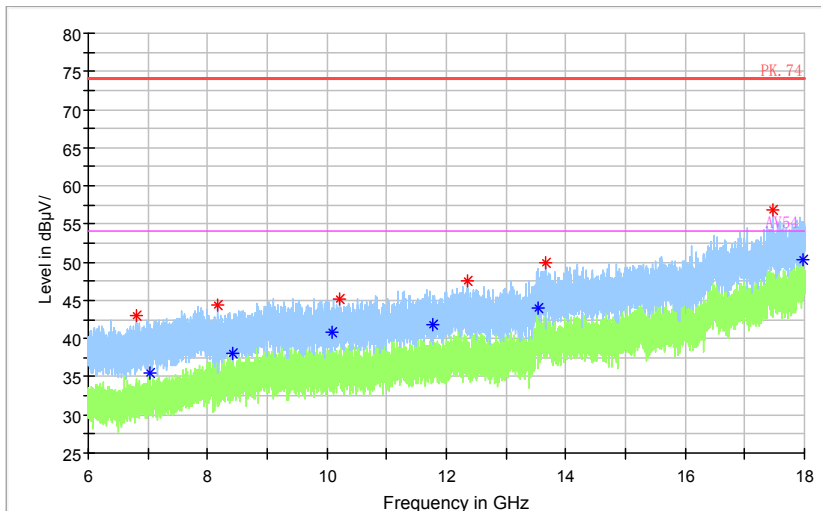

Full Spectrum

— Preview Result 2-AVG   — Preview Result 1-PK+   * Critical_Freqs AVG
* Critical_Freqs PK+   — PK.74   — AV54
◆ Final_Result PK+   ◆ Final_Result AVG

Frequency Range: 6GHz -18GHz
Detector: Av mode and PK mode
Test Mode: 802.11ac(VHT40)