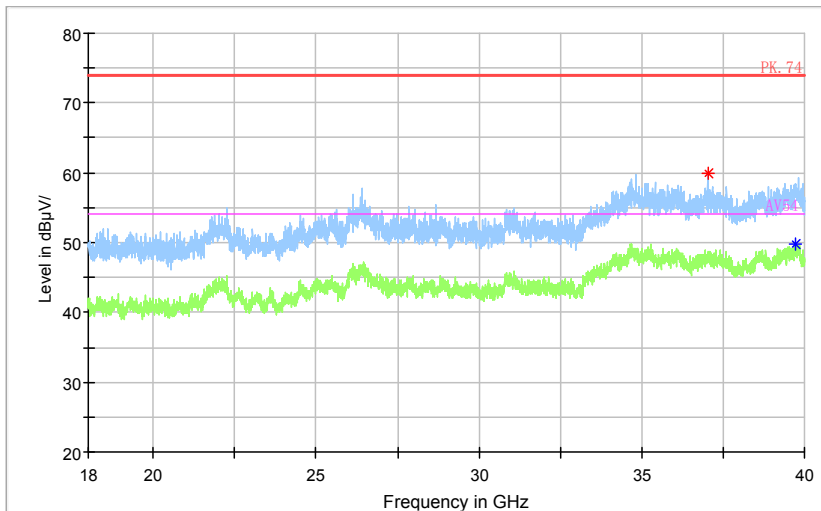

Full Spectrum

— Preview Result 2-AVG   — Preview Result 1-PK+   * Critical_Freqs AVG
* Critical_Freqs PK+   — PK.74   — AV54
◆ Final_Result PK+   ◆ Final_Result AVG

Frequency Range: 18GHz -40GHz
Detector: Av mode and PK mode
Modulation type: 802.11n(HT40)