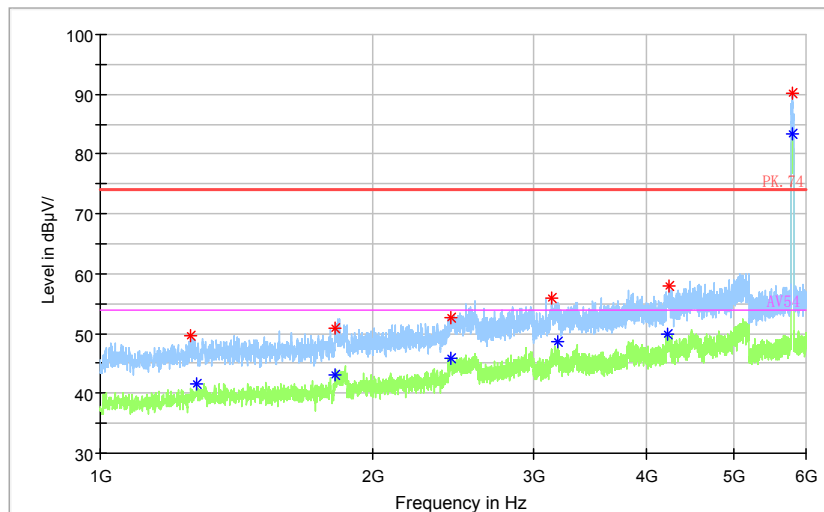

Full Spectrum

Preview Result 2-AVG   Preview Result 1-PK+   Critical_Freqs AVG
Critical_Freqs PK+   PK.74   AV54
Final_Result PK+   Final_Result AVG

Frequency Range: 1GHz -6GHz
Detector: Av mode and PK mode
Test Mode: 802.11ac(VHT40)