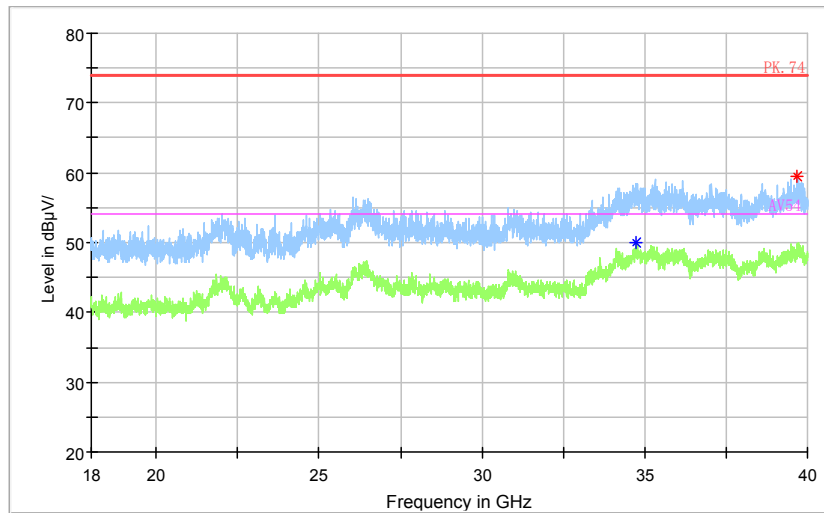

Full Spectrum

— Preview Result 2-AVG   — Preview Result 1-PK+   * Critical_Freqs AVG
* Critical_Freqs PK+   — PK.74   — AV54
◆ Final_Result PK+   ◆ Final_Result AVG

Frequency Range: 18GHz -40GHz
Detector: Av mode and PK mode
Modulation type: 802.11a