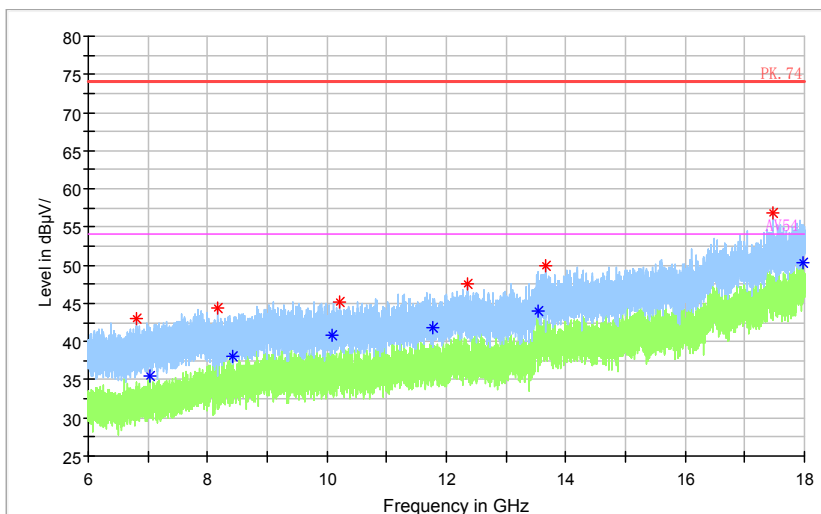

Full Spectrum

— Preview Result 2-AVG   — Preview Result 1-PK+   * Critical_Freqs AVG
* Critical_Freqs PK+   — PK.74   — AV54
◆ Final_Result PK+   ◆ Final_Result AVG

Frequency Range: 6GHz -18GHz
Detector: Av mode and PK mode
Test Mode: 802.11ac(VHT80)