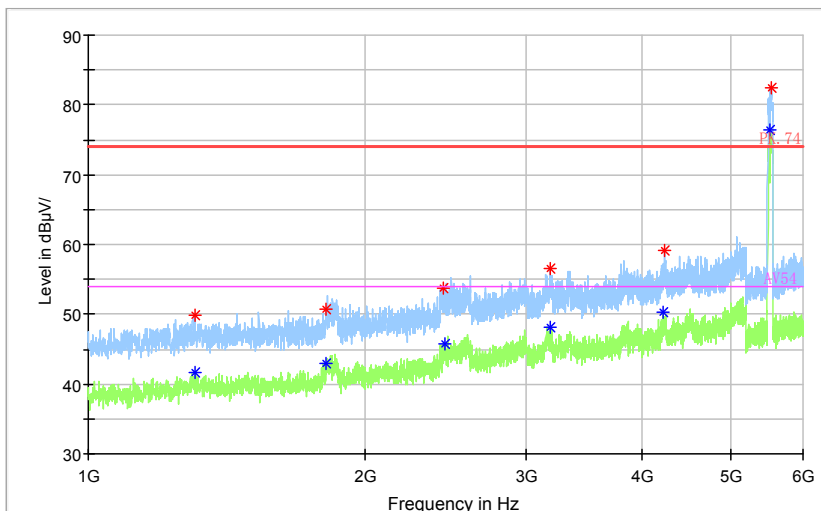

Full Spectrum

— Preview Result 2-AVG    — Preview Result 1-PK+    \* Critical\_Freqs AVG  
\* Critical\_Freqs PK+    — PK.74    — AV54  
◆ Final\_Result PK+    ◆ Final\_Result AVG

Frequency Range: 18GHz -40GHz  
Detector: Av mode and PK mode  
Test Mode: 802.11ac(VHT40)

Carrier frequency (MHz): 5530  
Channel No.:106

Full Spectrum

Preview Result 1-PK+    FCC CLASS B    Final\_Result QPK

Frequency Range: 30MHz -1GHz  
Detector: QP mode  
Test Mode: 802.11ac(VHT80)

Full Spectrum

Preview Result 2-AVG    Preview Result 1-PK+    Critical\_Freqs AVG  
Critical\_Freqs PK+    PK.74    AV54  
Final\_Result PK+    Final\_Result AVG

Frequency Range: 1GHz -6GHz  
Detector: Av mode and PK mode  
Test Mode: 802.11ac(VHT80)