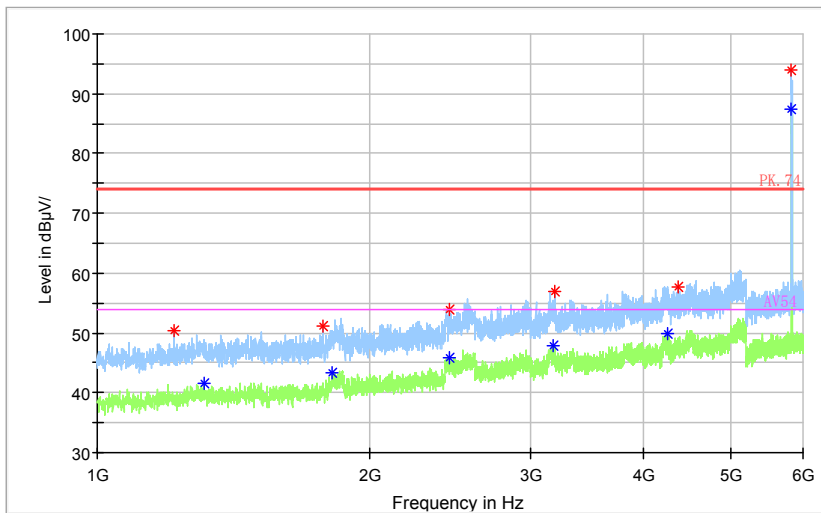

Full Spectrum

Preview Result 2-AVG   Preview Result 1-PK+   Critical_Freqs AVG
Critical_Freqs PK+   PK.74   AV54
Final_Result PK+   Final_Result AVG

Frequency Range: 1GHz -6GHz
Detector: Av mode and PK mode
Modulation type: 802.11a