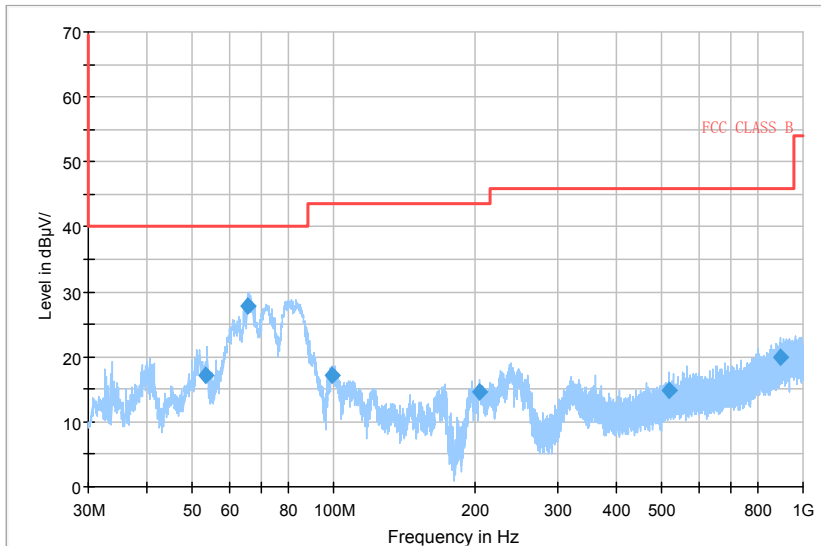

Carrier frequency (MHz): 5755
Channel No.:151

Full Spectrum

Preview Result 1-PK+   FCC CLASS B   Final_Result QPK

Frequency Range: 30MHz -1GHz
Detector: QP mode
Test Mode: 802.11n(HT40)