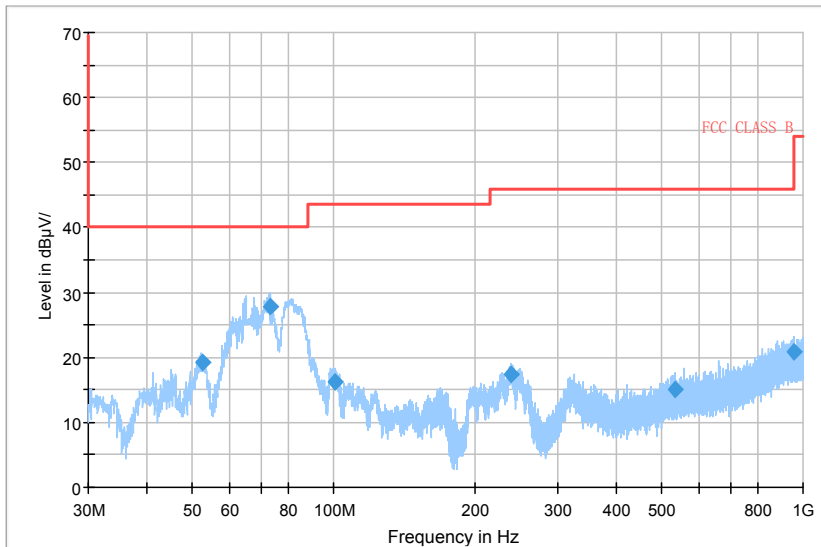

Full Spectrum

Preview Result 1-PK+   FCC CLASS B   Final_Result QPK

Frequency Range: 30MHz -1GHz
Detector: QP mode
Test Mode: 802.11ac(VHT20)