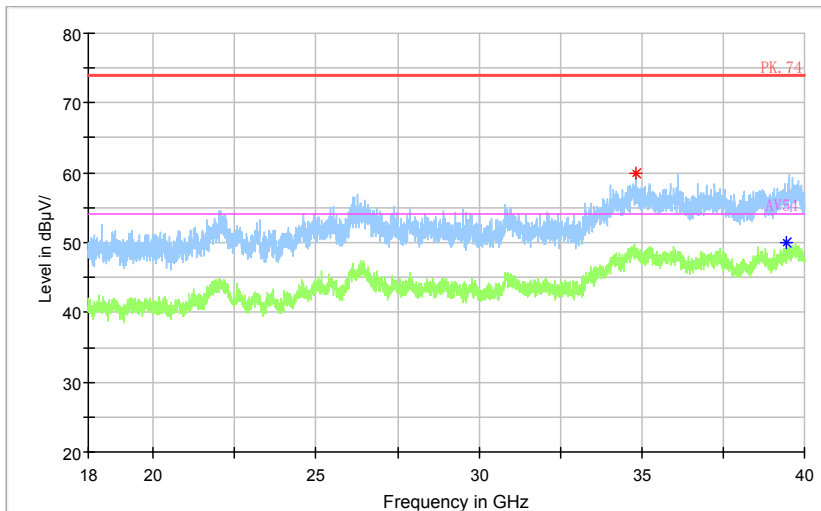

Full Spectrum

— Preview Result 2-AVG   — Preview Result 1-PK+   * Critical_Freqs AVG
* Critical_Freqs PK+   — PK.74   — AV54
◆ Final_Result PK+   ◆ Final_Result AVG

Frequency Range: 18GHz -40GHz
Detector: Av mode and PK mode
Test Mode: 802.11ac(VHT20)