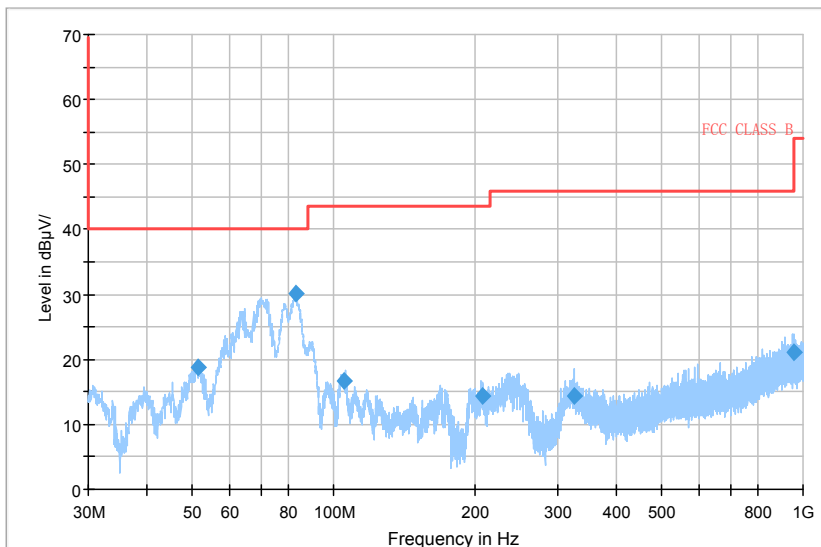

Full Spectrum

Preview Result 1-PK+   FCC CLASS B   Final_Result QPK

Frequency Range: 30MHz -1GHz
Detector: QP mode
Test Mode: 802.11ac(VHT40)