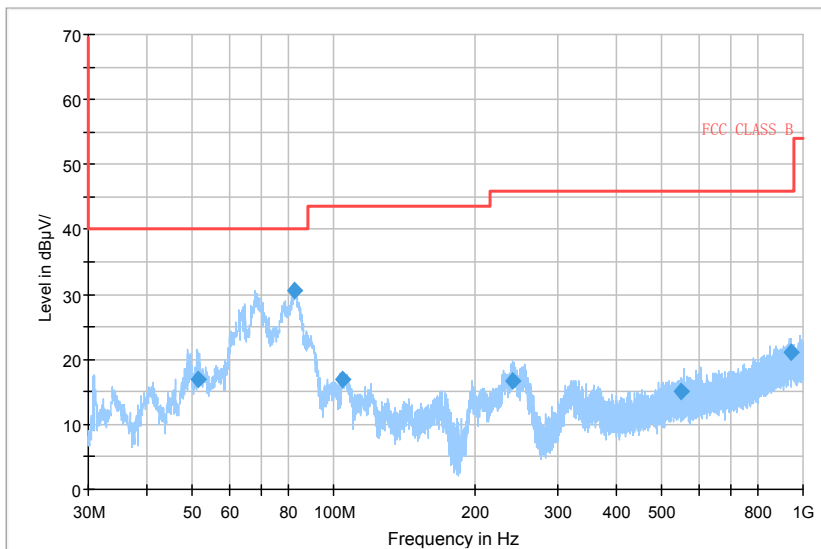

Full Spectrum

Preview Result 1-PK+   FCC CLASS B   Final_Result QPK

Frequency Range: 30MHz -1GHz
Detector: QP mode
Test Mode: 802.11ac(VHT40)