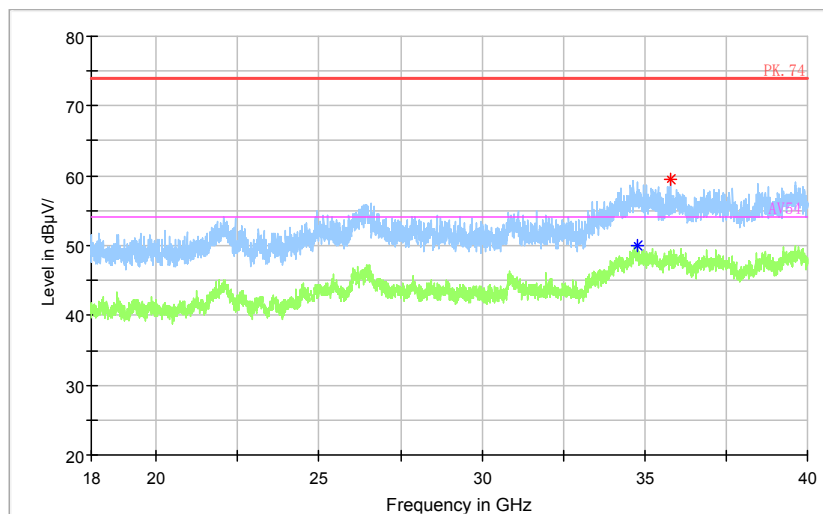

Full Spectrum

— Preview Result 2-AVG   — Preview Result 1-PK+   * Critical_Freqs AVG
* Critical_Freqs PK+   — PK.74   — AV54
◆ Final_Result PK+   ◆ Final_Result AVG

Frequency Range: 18GHz -40GHz
Detector: Av mode and PK mode
Test Mode: 802.11ac(VHT20)