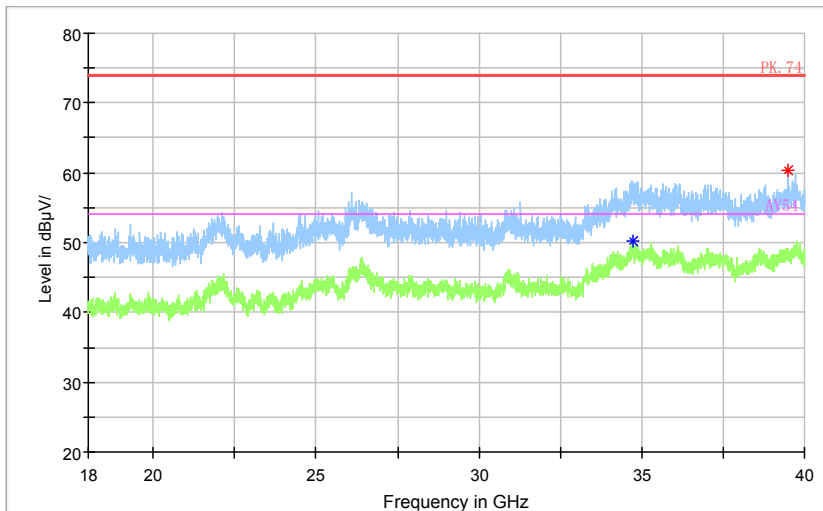

Full Spectrum

— Preview Result 2-AVG   — Preview Result 1-PK+   * Critical_Freqs AVG
* Critical_Freqs PK+   — PK.74   — AV54
◆ Final_Result PK+   ◆ Final_Result AVG

Frequency Range: 18GHz -40GHz
Detector: Av mode and PK mode
Test Mode: 802.11ac(VHT20)