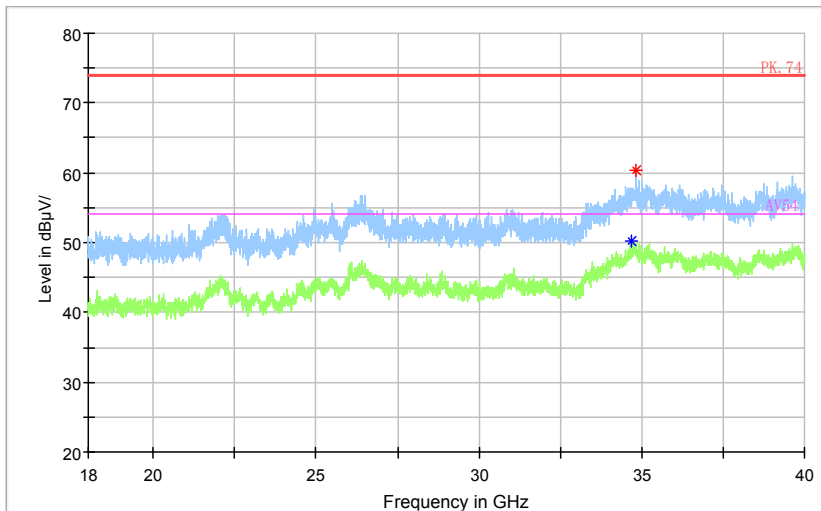

Full Spectrum

— Preview Result 2-AVG   — Preview Result 1-PK+   * Critical_Freqs AVG
* Critical_Freqs PK+   — PK.74   — AV54
◆ Final_Result PK+   ◆ Final_Result AVG

Frequency Range: 18GHz -40GHz
Detector: Av mode and PK mode
Test Mode: 802.11ac(VHT80)