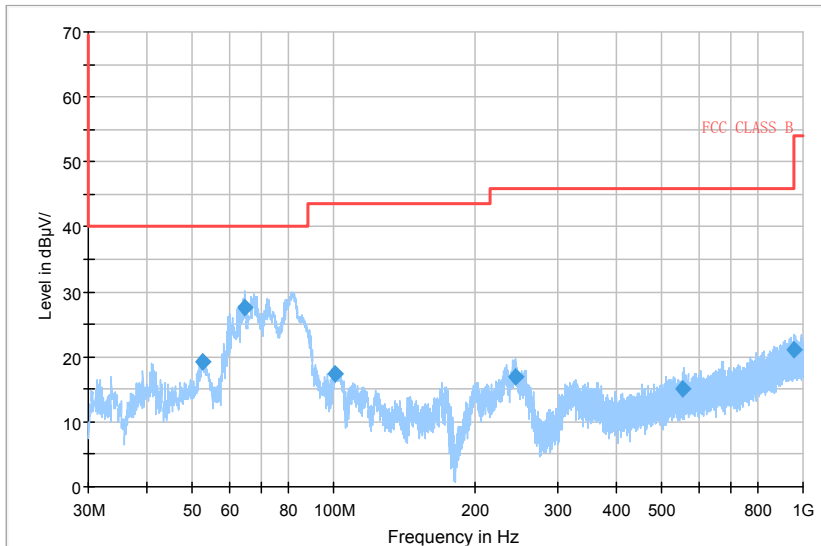

Carrier frequency (MHz): 5825
Channel No.:165

Full Spectrum

Preview Result 1-PK+   FCC CLASS B   Final_Result QPK

Frequency Range: 30MHz -1GHz
Detector: QP mode
Test Mode: 802.11a