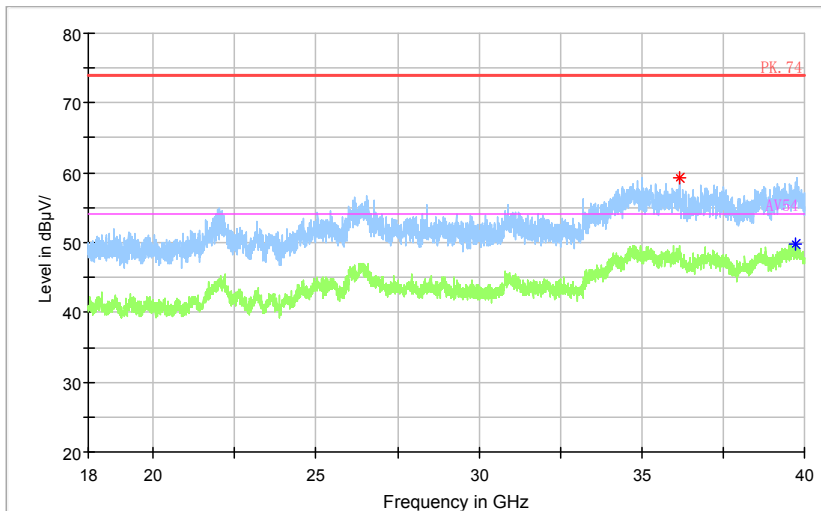

Full Spectrum

— Preview Result 2-AVG   — Preview Result 1-PK+   * Critical_Freqs AVG
* Critical_Freqs PK+   — PK.74   — AV54
◆ Final_Result PK+   ◆ Final_Result AVG

Frequency Range: 18GHz -40GHz
Detector: Av mode and PK mode
Test Mode: 802.11ac(VHT40)