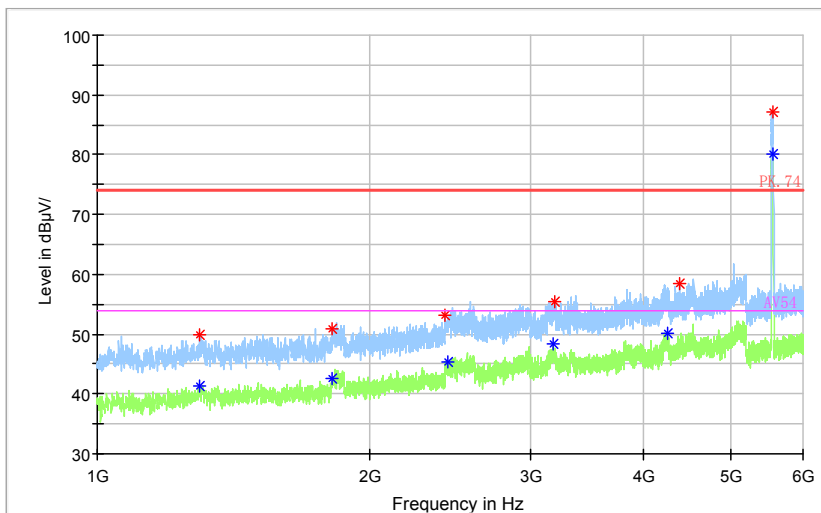

Full Spectrum

— Preview Result 2-AVG    — Preview Result 1-PK+    \* Critical\_Freqs AVG  
\* Critical\_Freqs PK+    — PK.74    — AV54  
◆ Final\_Result PK+    ◆ Final\_Result AVG

Frequency Range: 18GHz -40GHz  
Detector: Av mode and PK mode  
Test Mode: 802.11ac(VHT40)

Carrier frequency (MHz): 5550  
Channel No.:110

Full Spectrum

Preview Result 1-PK+    FCC CLASS B    Final\_Result QPK

Frequency Range: 30MHz -1GHz  
Detector: QP mode  
Test Mode: 802.11n(HT40)

Full Spectrum

Preview Result 2-AVG    Preview Result 1-PK+    Critical\_Freqs AVG  
Critical\_Freqs PK+    PK.74    Final\_Result AV54  
Final\_Result PK+    Final\_Result AVG

Frequency Range: 1GHz -6GHz  
Detector: Av mode and PK mode  
Modulation type: 802.11n(HT40)