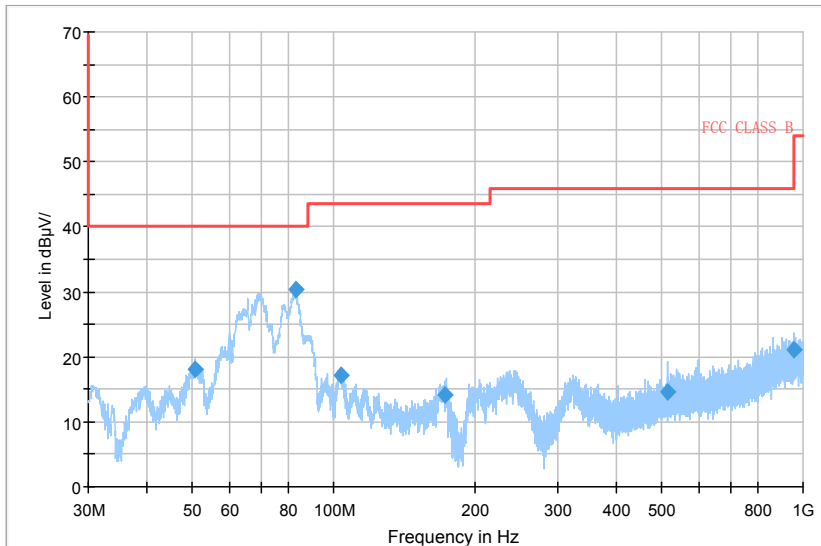

Carrier frequency (MHz): 5510
Channel No.:102

Full Spectrum

Preview Result 1-PK+   FCC CLASS B   Final_Result QPK

Frequency Range: 30MHz -1GHz
Detector: QP mode
Test Mode: 802.11n(HT40)