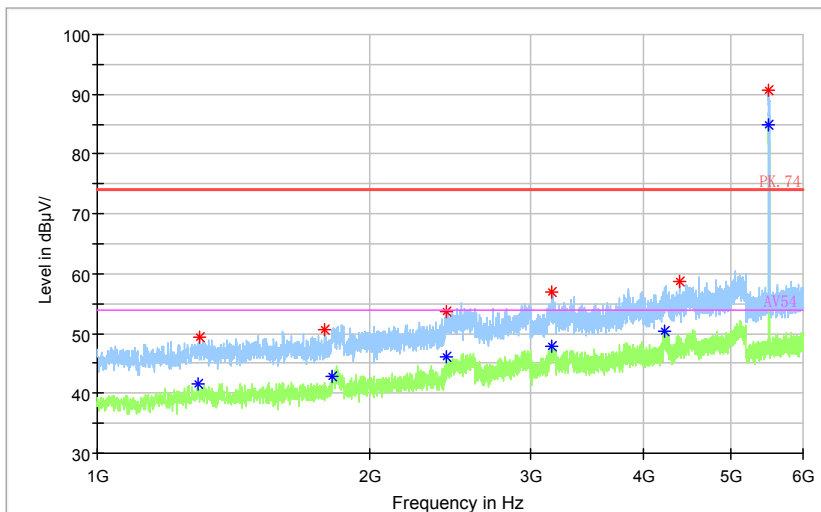

Full Spectrum

Preview Result 2-AVG   Preview Result 1-PK+   Critical_Freqs AVG
Critical_Freqs PK+   PK.74   AV54
Final_Result PK+   Final_Result AVG

Frequency Range: 1GHz -6GHz
Detector: Av mode and PK mode
Modulation type: 802.11n(HT20)