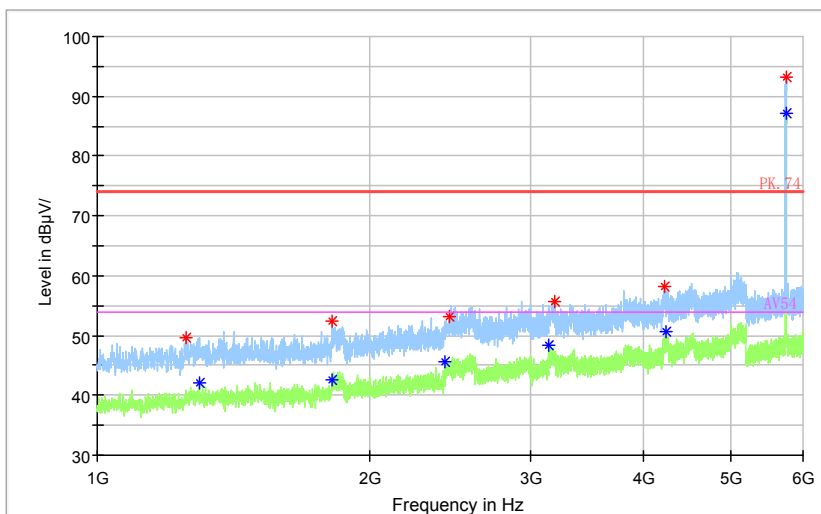

Full Spectrum

Preview Result 2-AVG   Preview Result 1-PK+   Critical_Freqs AVG
Critical_Freqs PK+   PK.74   AV54
Final_Result PK+   Final_Result AVG

Frequency Range: 1GHz -6GHz
Detector: Av mode and PK mode
Test Mode: 802.11ac(VHT20)