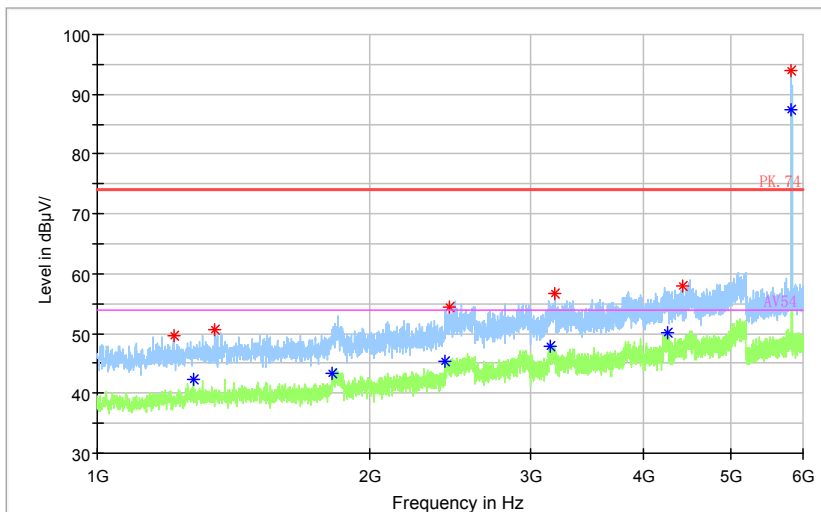

Full Spectrum

Preview Result 2-AVG   Preview Result 1-PK+   Critical_Freqs AVG
Critical_Freqs PK+   PK.74   AV54
Final_Result PK+   Final_Result AVG

Frequency Range: 1GHz -6GHz
Detector: Av mode and PK mode
Test Mode: 802.11ac(VHT20)