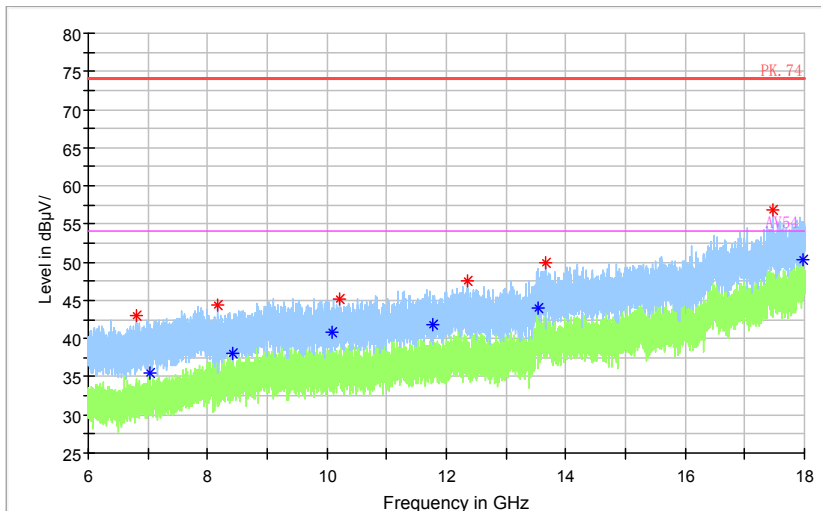

Full Spectrum

— Preview Result 2-AVG   — Preview Result 1-PK+   * Critical_Freqs AVG
* Critical_Freqs PK+   — PK.74   — AV54
◆ Final_Result PK+   ◆ Final_Result AVG

Frequency Range: 6GHz -18GHz
Detector: Av mode and PK mode
Test Mode: 802.11ac(VHT80)