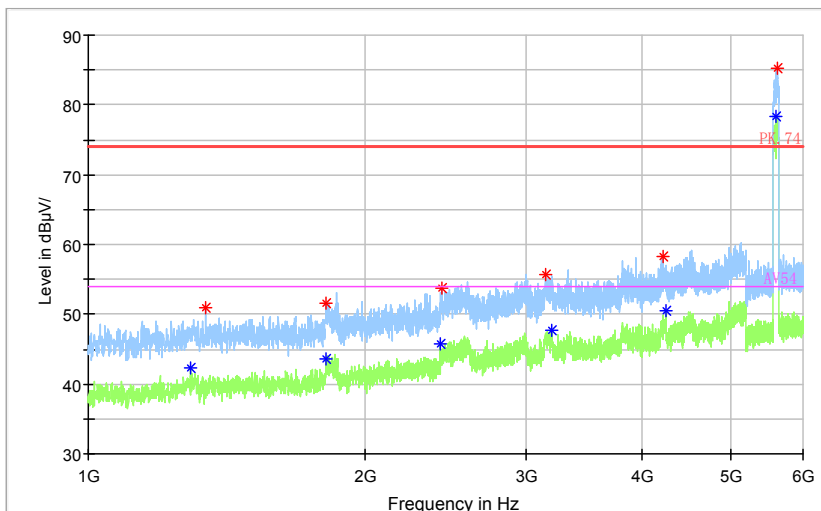

Full Spectrum

— Preview Result 2-AVG    — Preview Result 1-PK+    \* Critical\_Freqs AVG  
\* Critical\_Freqs PK+    — PK.74    — AV54  
◆ Final\_Result PK+    ◆ Final\_Result AVG

Frequency Range: 18GHz -40GHz  
Detector: Av mode and PK mode  
Test Mode: 802.11ac(VHT80)

Carrier frequency (MHz): 5610  
Channel No.:122

Full Spectrum

Preview Result 1-PK+    FCC CLASS B    Final\_Result QPK

Frequency Range: 30MHz -1GHz  
Detector: QP mode  
Test Mode: 802.11ac(VHT80)

Full Spectrum

Preview Result 2-AVG    Preview Result 1-PK+    Critical\_Freqs AVG  
Critical\_Freqs PK+    PK.74    AV54  
Final\_Result PK+    Final\_Result AVG

Frequency Range: 1GHz -6GHz  
Detector: Av mode and PK mode  
Test Mode: 802.11ac(VHT80)