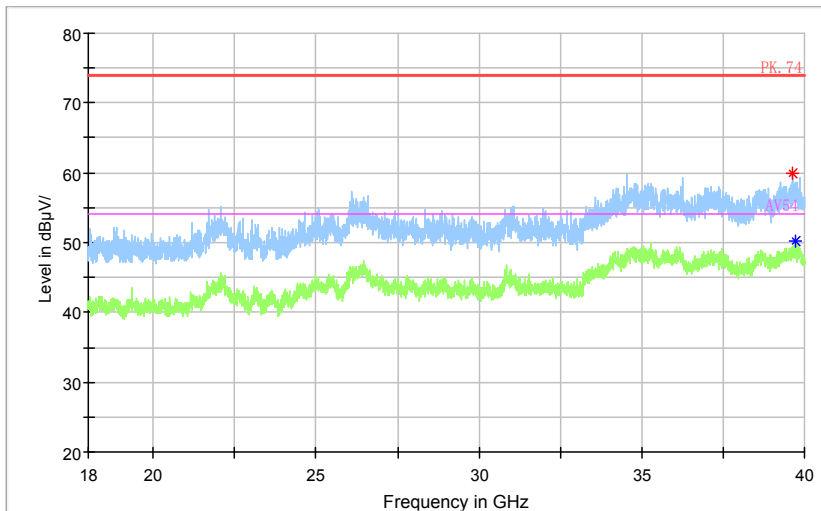

Full Spectrum

— Preview Result 2-AVG   — Preview Result 1-PK+   * Critical_Freqs AVG
* Critical_Freqs PK+   — PK.74   — AV54
◆ Final_Result PK+   ◆ Final_Result AVG

Frequency Range: 18GHz -40GHz
Detector: Av mode and PK mode
Test Mode: 802.11ac(VHT40)