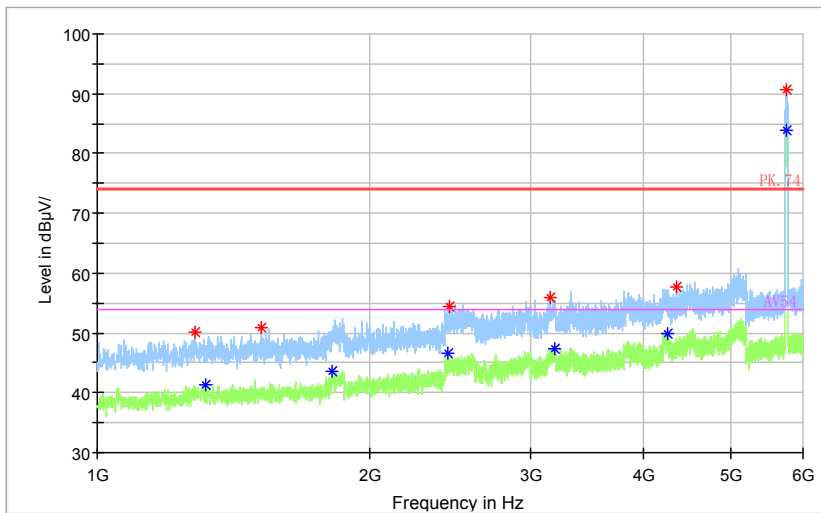

Full Spectrum

Preview Result 2-AVG   Preview Result 1-PK+   Critical_Freqs AVG
Critical_Freqs PK+   PK.74   AV54
Final_Result PK+   Final_Result AVG

Frequency Range: 1GHz -6GHz
Detector: Av mode and PK mode
Modulation type: 802.11n(HT40)