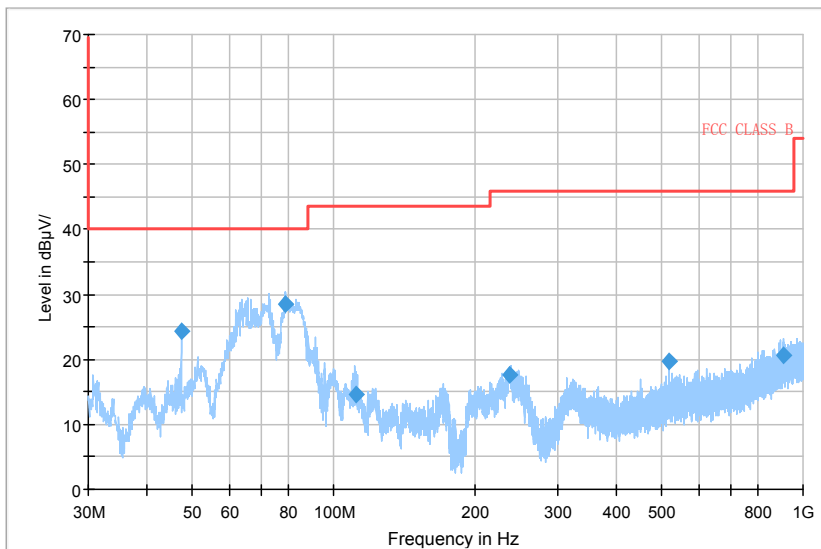

Full Spectrum

— Preview Result 1-PK+   — FCC CLASS B   ◆ Final_Result QPK

Frequency Range: 30MHz -1GHz
Detector: QP mode
Test Mode: 802.11n(HT20)