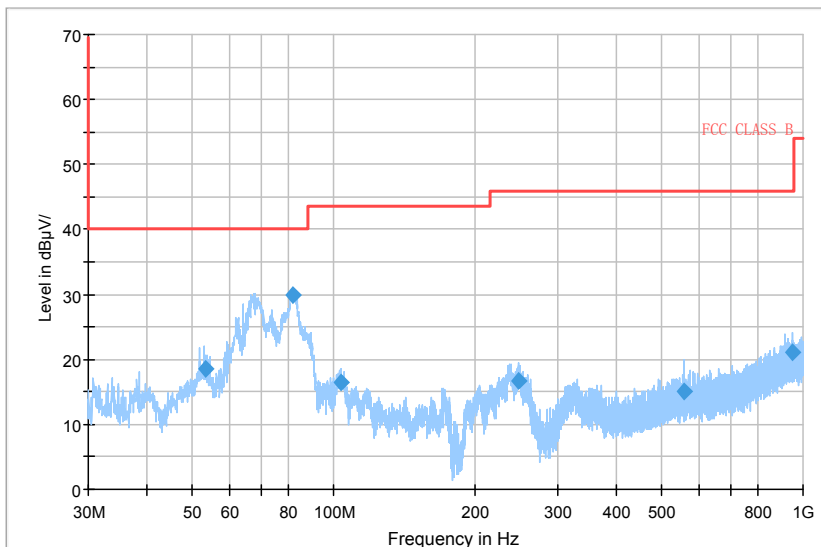

Full Spectrum

Preview Result 1-PK+   FCC CLASS B   Final_Result QPK

Frequency Range: 30MHz -1GHz
Detector: QP mode
Test Mode: 802.11ac(VHT20)