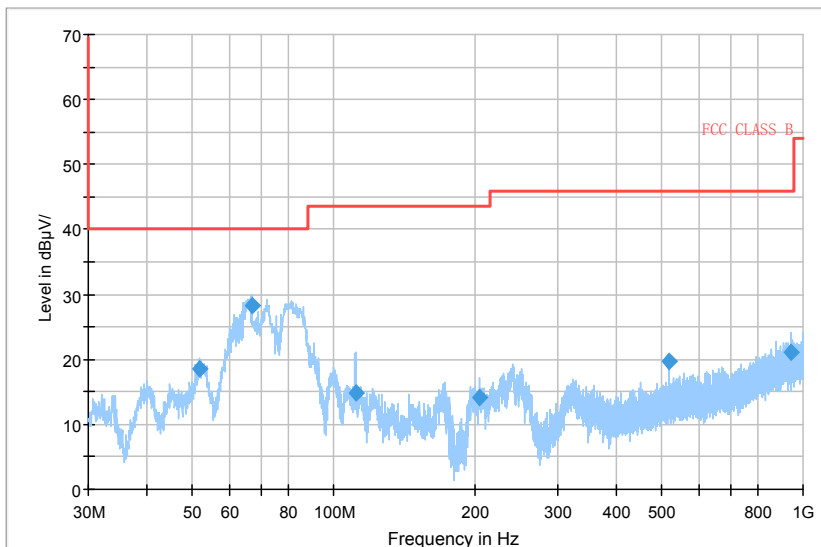

Full Spectrum

Preview Result 1-PK+    FCC CLASS B    Final\_Result QPK

Frequency Range: 30MHz -1GHz  
Detector: QP mode  
Test Mode: 802.11n(HT20)

Full Spectrum

Preview Result 2-AVG    Preview Result 1-PK+    Critical\_Freqs AVG  
Critical\_Freqs PK+    PK.74    AV54  
Final\_Result PK+    Final\_Result AVG

Frequency Range: 1GHz -6GHz  
Detector: Av mode and PK mode  
Modulation type: 802.11n(HT20)

Full Spectrum

Frequency Range: 6GHz -18GHz  
Detector: Av mode and PK mode  
Modulation type: 802.11n(HT20)

Full Spectrum

Frequency Range: 18GHz -40GHz  
Detector: Av mode and PK mode  
Modulation type: 802.11n(HT20)

Full Spectrum

Preview Result 1-PK+    FCC CLASS B    Final\_Result QPK

Frequency Range: 30MHz -1GHz  
Detector: QP mode  
Test Mode: 802.11ac(VHT20)