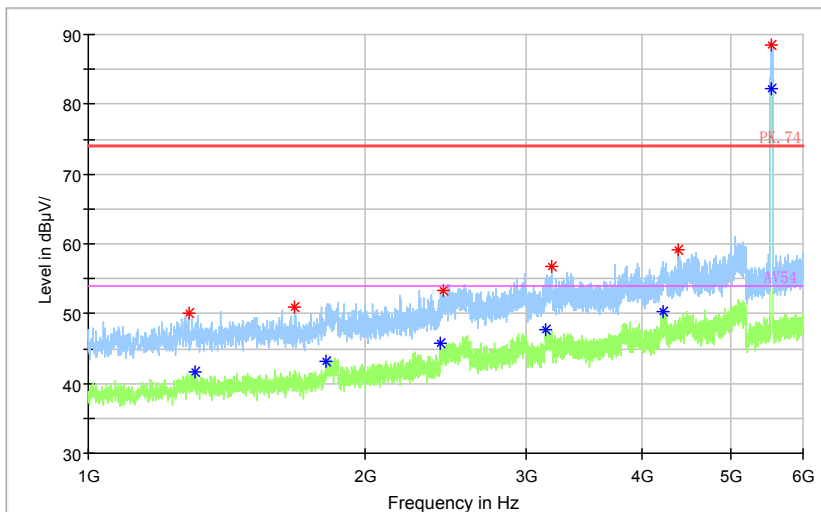

Full Spectrum

Preview Result 2-AVG   Preview Result 1-PK+   Critical_Freqs AVG
Critical_Freqs PK+   PK.74   AV54
Final Result PK+   Final Result AVG

Frequency Range: 1GHz -6GHz
Detector: Av mode and PK mode
Test Mode: 802.11ac(VHT40)