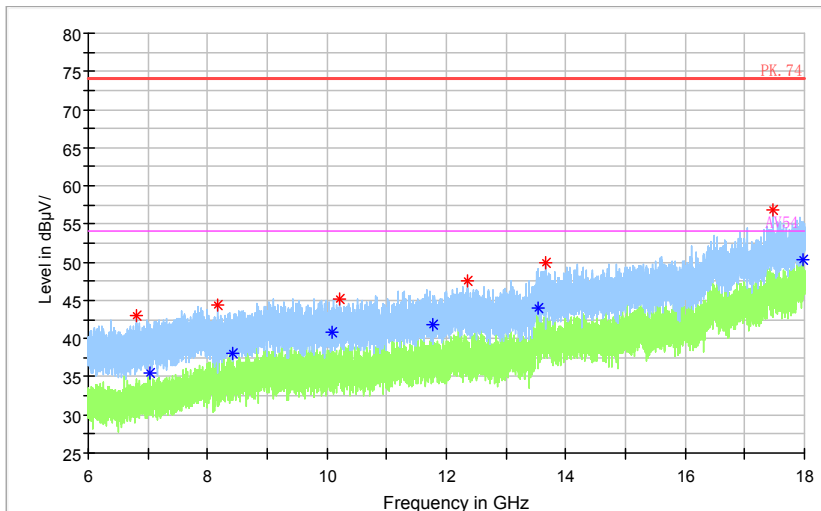

Full Spectrum

Frequency Range: 6GHz -18GHz  
Detector: Av mode and PK mode  
Modulation type: 802.11n(HT40)

Full Spectrum

Frequency Range: 18GHz -40GHz  
Detector: Av mode and PK mode  
Modulation type: 802.11n(HT40)

Full Spectrum

Preview Result 1-PK+    FCC CLASS B    Final Result QPK

Frequency Range: 30MHz -1GHz  
Detector: QP mode  
Test Mode: 802.11ac(VHT40)

Full Spectrum

Preview Result 2-AVG    Preview Result 1-PK+    Critical\_Freqs AVG  
Critical\_Freqs PK+    PK.74    AV54  
Final Result PK+    Final Result AVG

Frequency Range: 1GHz -6GHz  
Detector: Av mode and PK mode  
Test Mode: 802.11ac(VHT40)

Full Spectrum

— Preview Result 2-AVG    — Preview Result 1-PK+    \* Critical\_Freqs AVG  
\* Critical\_Freqs PK+    — PK.74    — AV54  
◆ Final\_Result PK+    ◆ Final\_Result AVG