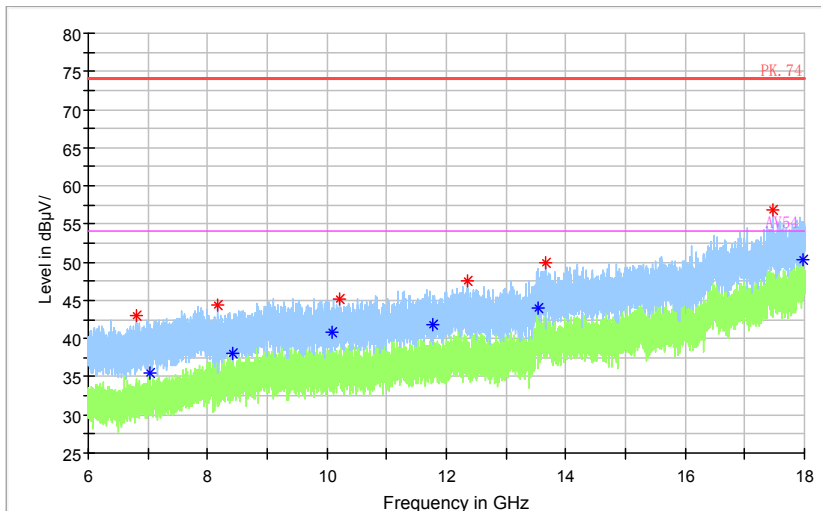

Full Spectrum

Frequency Range: 6GHz -18GHz
Detector: Av mode and PK mode
Modulation type: 802.11n(HT40)