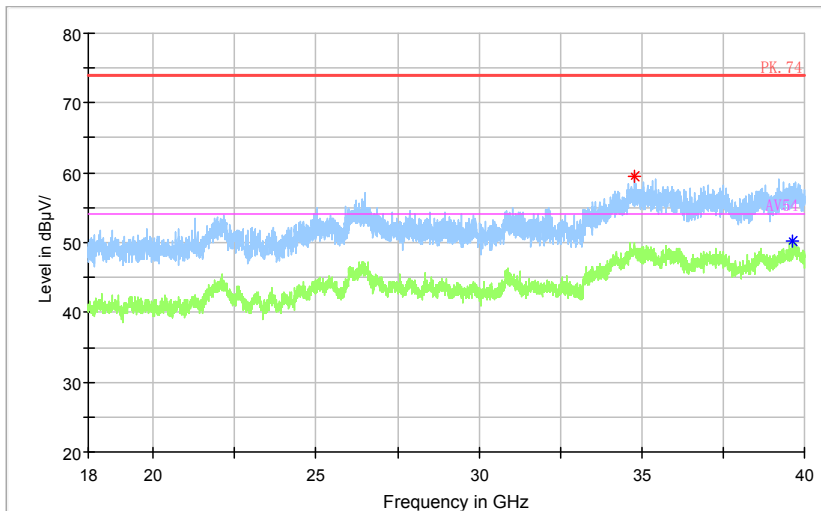

Full Spectrum

— Preview Result 2-AVG   — Preview Result 1-PK+   * Critical_Freqs AVG
* Critical_Freqs PK+   — PK.74   — AV54
◆ Final_Result PK+   ◆ Final_Result AVG

Frequency Range: 18GHz -40GHz
Detector: Av mode and PK mode
Modulation type: 802.11n(HT20)