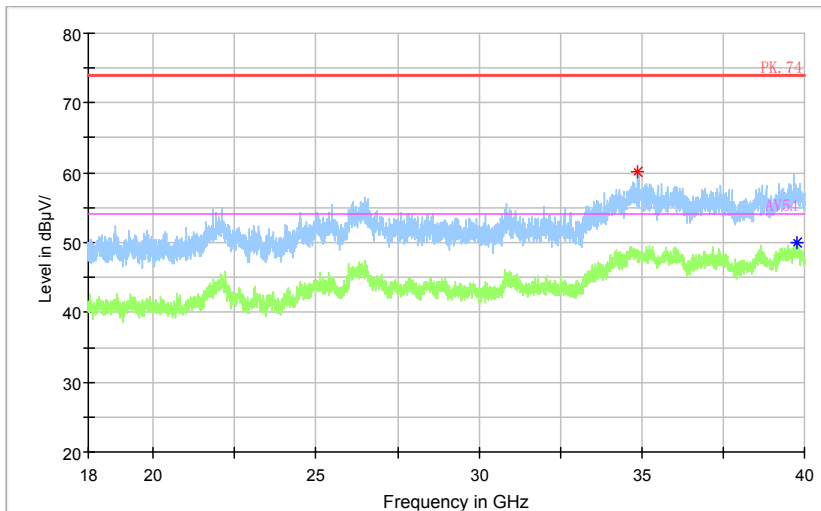

Full Spectrum

— Preview Result 2-AVG   — Preview Result 1-PK+   * Critical_Freqs AVG
* Critical_Freqs PK+   — PK.74   — AV54
◆ Final_Result PK+   ◆ Final_Result AVG

Frequency Range: 18GHz -40GHz
Detector: Av mode and PK mode
Modulation type: 802.11n(HT20)