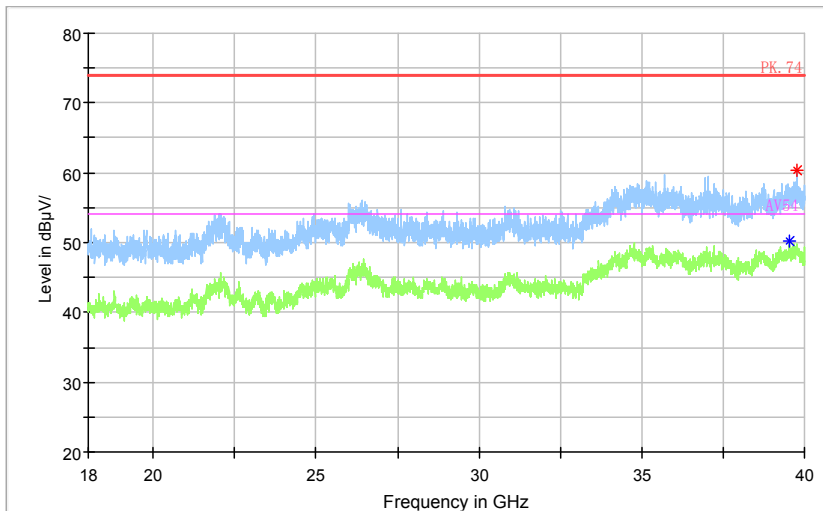

Full Spectrum

— Preview Result 2-AVG   — Preview Result 1-PK+   * Critical_Freqs AVG
* Critical_Freqs PK+   — PK.74   — AV54
◆ Final_Result PK+   ◆ Final_Result AVG

Frequency Range: 18GHz -40GHz
Detector: Av mode and PK mode
Modulation type: 802.11a