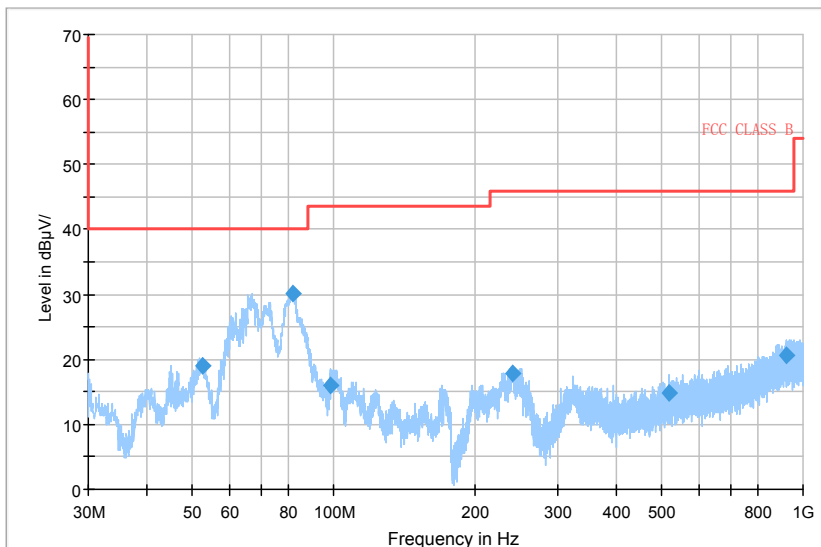

Full Spectrum

— Preview Result 1-PK+   — FCC CLASS B   ◆ Final_Result QPK

Frequency Range: 30MHz -1GHz
Detector: QP mode
Test Mode: 802.11ac(VHT40)