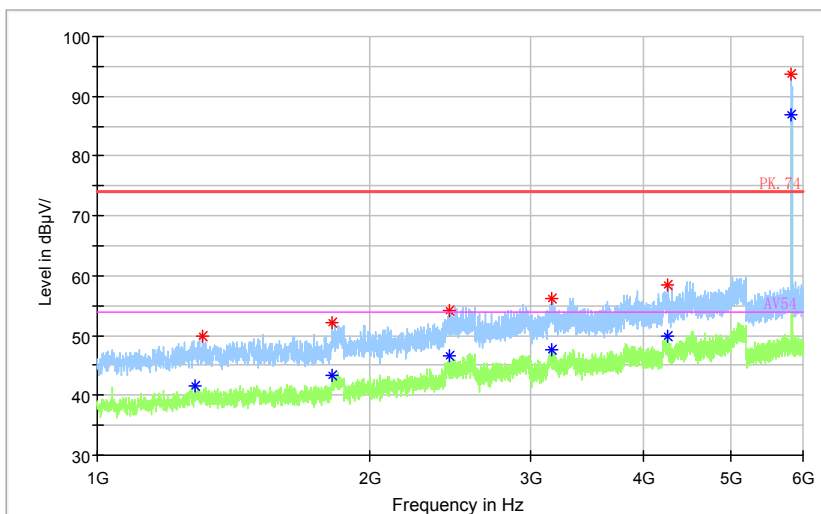

Full Spectrum

Preview Result 2-AVG   Preview Result 1-PK+   Critical_Freqs AVG
Critical_Freqs PK+   PK.74   AV54
Final_Result PK+   Final_Result AVG

Frequency Range: 1GHz -6GHz
Detector: Av mode and PK mode
Modulation type: 802.11n(HT20)