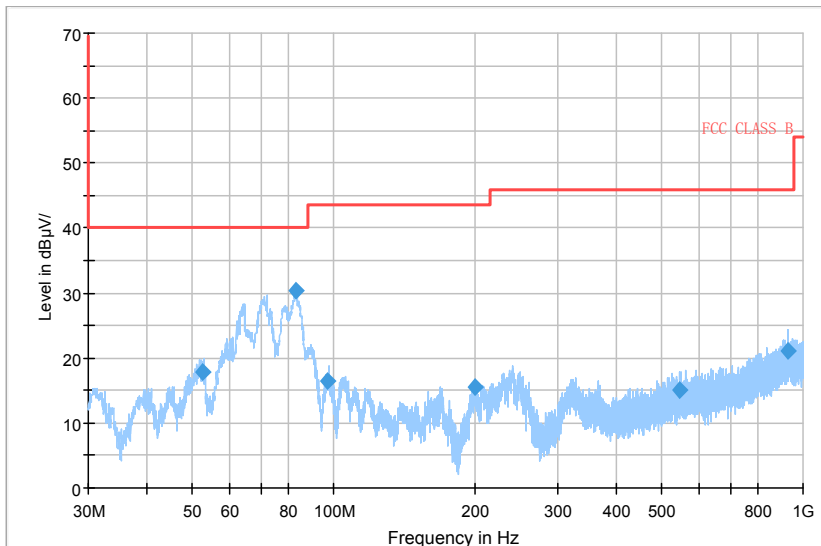

Carrier frequency (MHz): 5550
Channel No.:110

Full Spectrum

Preview Result 1-PK+   FCC CLASS B   Final_Result QPK

Frequency Range: 30MHz -1GHz
Detector: QP mode
Test Mode: 802.11n(HT40)