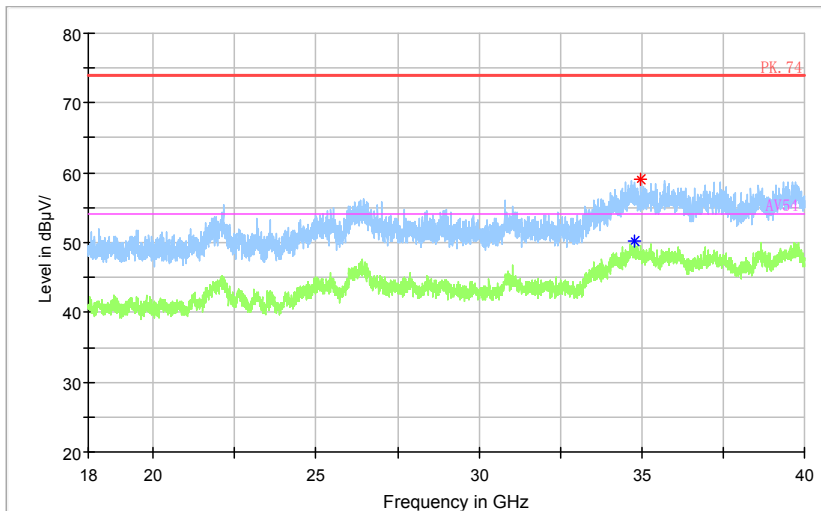

Full Spectrum

— Preview Result 2-AVG   — Preview Result 1-PK+   * Critical_Freqs AVG
* Critical_Freqs PK+   — PK.74   — AV54
◆ Final_Result PK+   ◆ Final_Result AVG

Frequency Range: 18GHz -40GHz
Detector: Av mode and PK mode
Test Mode: 802.11ac(VHT20)