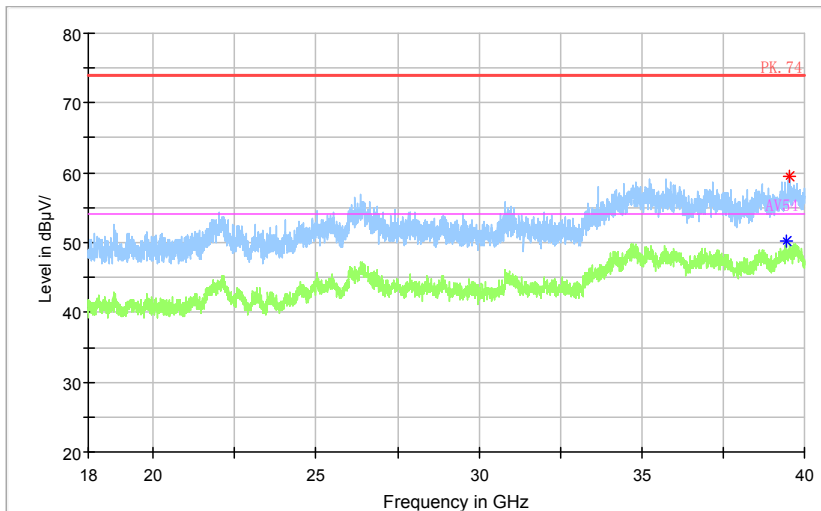

Full Spectrum

— Preview Result 2-AVG   — Preview Result 1-PK+   * Critical_Freqs AVG
* Critical_Freqs PK+   — PK.74   — AV54
◆ Final_Result PK+   ◆ Final_Result AVG

Frequency Range: 18GHz -40GHz
Detector: Av mode and PK mode
Modulation type: 802.11n(HT40)