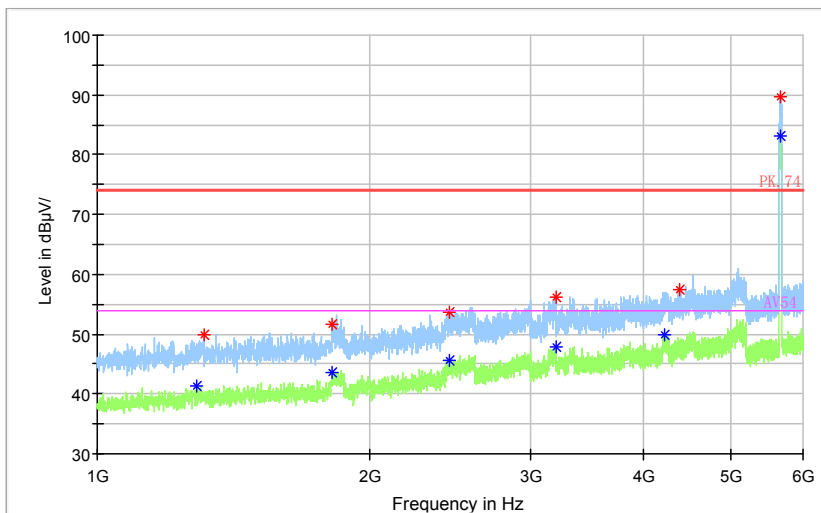

Full Spectrum

Preview Result 2-AVG   Preview Result 1-PK+   Critical_Freqs AVG
Critical_Freqs PK+   PK.74   AV54
Final_Result PK+   Final_Result AVG

Frequency Range: 1GHz -6GHz
Detector: Av mode and PK mode
Modulation type: 802.11n(HT40)