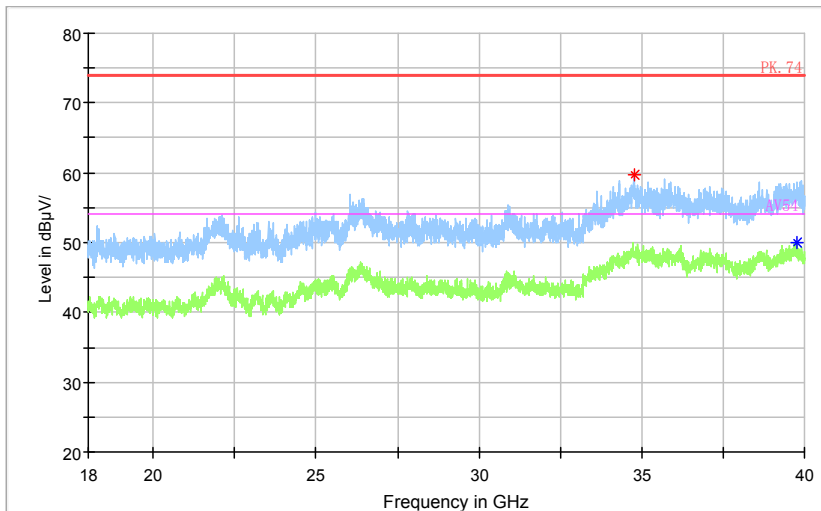

Full Spectrum

— Preview Result 2-AVG   — Preview Result 1-PK+   * Critical_Freqs AVG
* Critical_Freqs PK+   — PK.74   — AV54
◆ Final_Result PK+   ◆ Final_Result AVG

Frequency Range: 18GHz -40GHz
Detector: Av mode and PK mode
Test Mode: 802.11ac(VHT40)