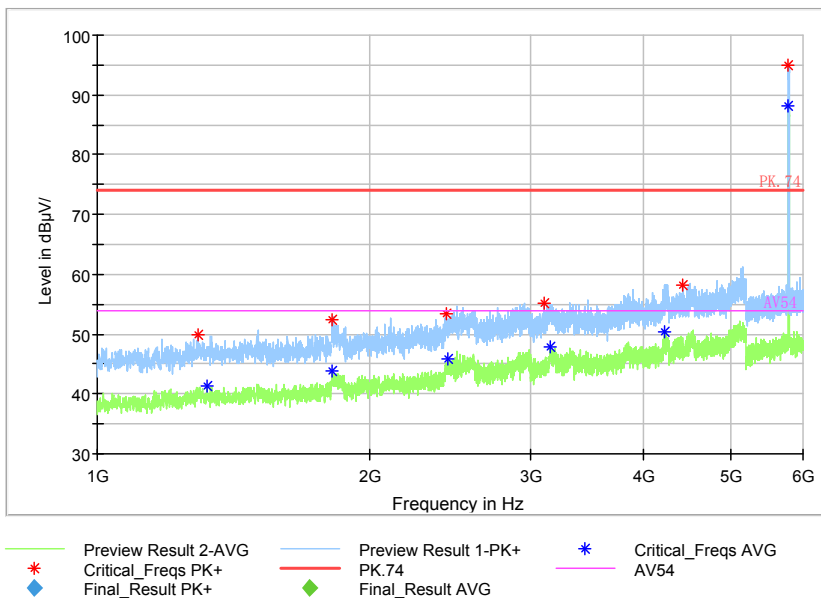

Frequency Range: 6GHz -18GHz  
Detector: Av mode and PK mode  
Test Mode: 802.11ac(VHT20)

Full Spectrum

— Preview Result 2-AVG    — Preview Result 1-PK+    \* Critical\_Freqs AVG  
\* Critical\_Freqs PK+    — PK.74    — AV54  
◆ Final\_Result PK+    ◆ Final\_Result AVG

Frequency Range: 18GHz -40GHz  
Detector: Av mode and PK mode  
Test Mode: 802.11ac(VHT20)

Carrier frequency (MHz): 5785  
Channel No.:157

Full Spectrum

Frequency Range: 30MHz -1GHz  
Detector: QP mode  
Test Mode: 802.11a

Full Spectrum

Frequency Range: 1GHz -6GHz  
Detector: Av mode and PK mode  
Modulation type: 802.11a

Full Spectrum

— Preview Result 2-AVG     — Preview Result 1-PK+     \* Critical\_Freqs AVG  
\* Critical\_Freqs PK+     — PK.74     — AV54  
◆ Final\_Result PK+     ◆ Final\_Result AVG