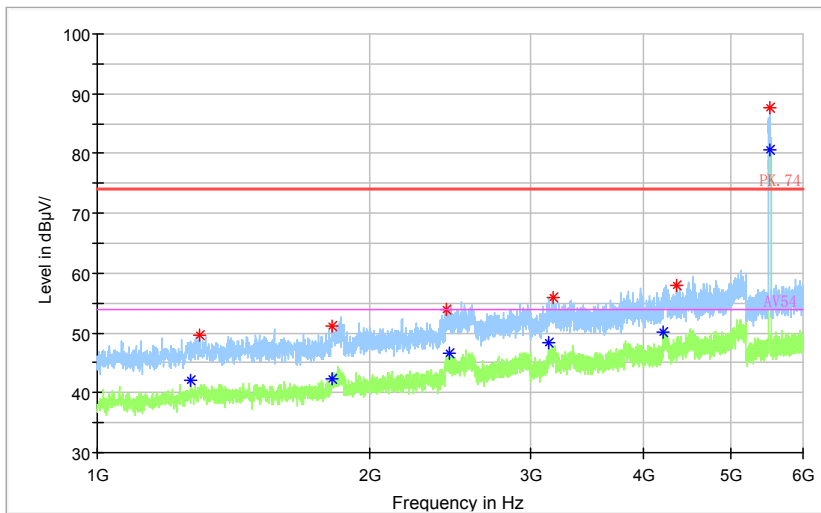

Full Spectrum

Preview Result 2-AVG   Preview Result 1-PK+   Critical_Freqs AVG
Critical_Freqs PK+   PK.74   AV54
Final_Result PK+   Final_Result AVG

Frequency Range: 1GHz -6GHz
Detector: Av mode and PK mode
Modulation type: 802.11n(HT40)