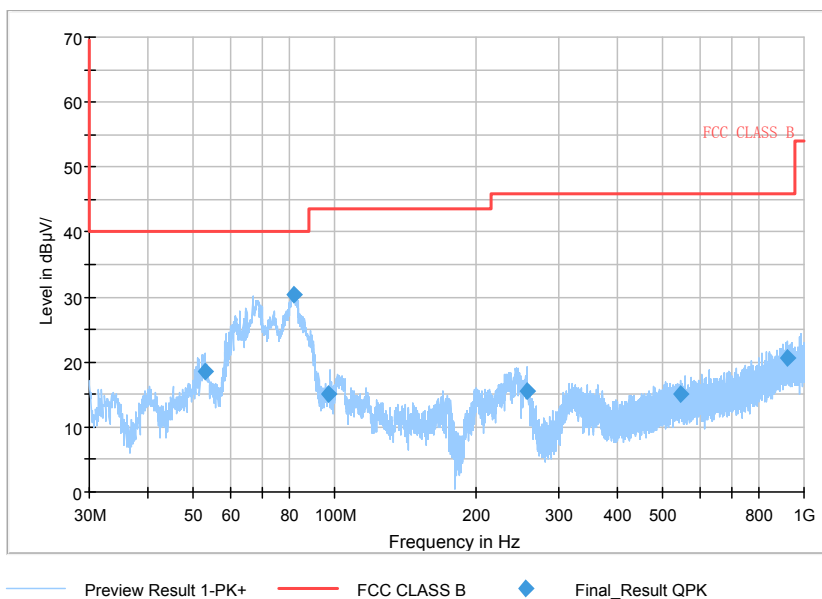

Carrier frequency (MHz): 5795
Channel No.:159

Full Spectrum

Frequency Range: 30MHz -1GHz
Detector: QP mode
Test Mode: 802.11n(HT40)