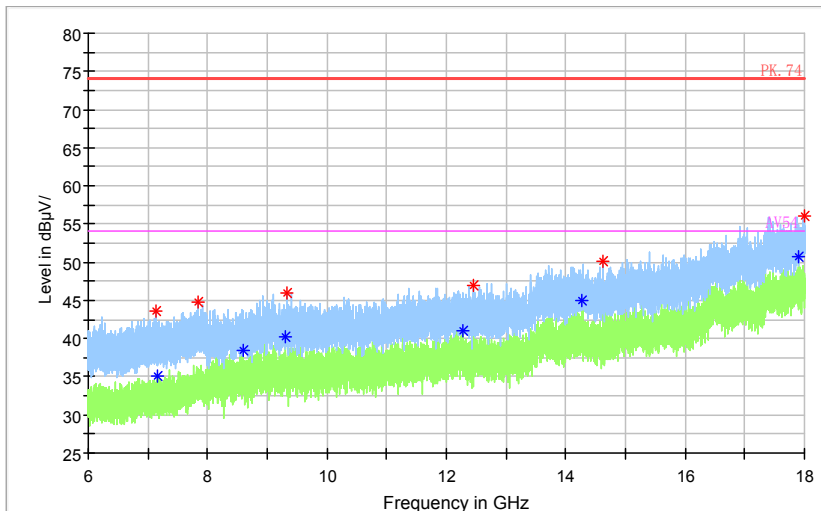

Frequency Range: 18GHz -40GHz  
Detector: Av mode and PK mode  
Test Mode: 802.11ac(VHT20)

Carrier frequency (MHz): 5785  
Channel No.:157

Full Spectrum

Frequency Range: 30MHz -1GHz  
Detector: QP mode  
Test Mode: 802.11a

Full Spectrum

Frequency Range: 1GHz -6GHz  
Detector: Av mode and PK mode  
Modulation type: 802.11a

Full Spectrum

— Preview Result 2-AVG     — Preview Result 1-PK+     \* Critical\_Freqs AVG  
\* Critical\_Freqs PK+     — PK.74     — AV54  
◆ Final\_Result PK+     ◆ Final\_Result AVG