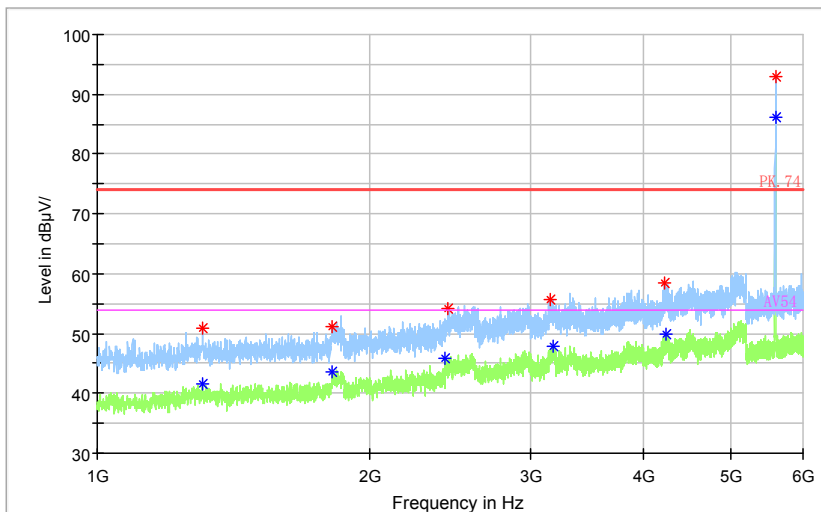

Full Spectrum

◆ Preview Result 2-AVG   ◆ Preview Result 1-PK+   * Critical_Freqs AVG AV54
* Critical_Freqs PK+   ◆ PK.74   ◆ Final_Result PK+
◆ Final_Result AVG

Frequency Range: 1GHz -6GHz
Detector: Av mode and PK mode
Modulation type: 802.11n(HT20)