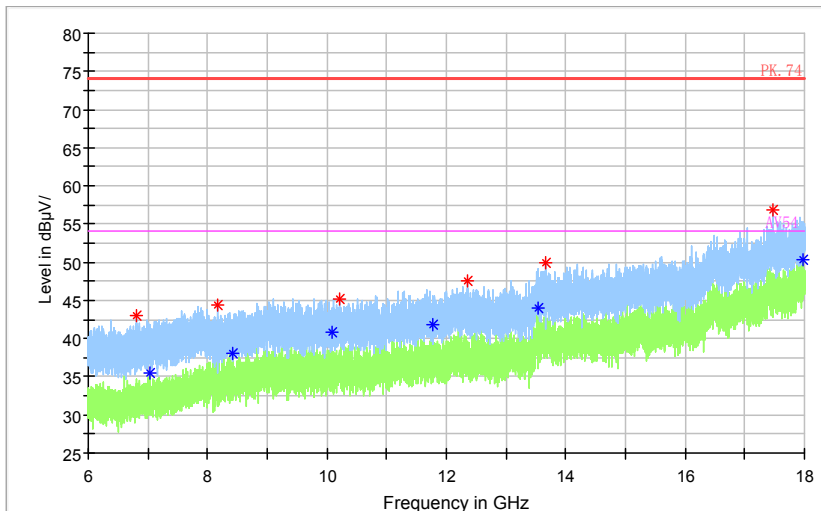

Full Spectrum

— Preview Result 2-AVG   — Preview Result 1-PK+   * Critical_Freqs AVG
* Critical_Freqs PK+   — PK.74   — AV54
◆ Final_Result PK+   ◆ Final_Result AVG

Frequency Range: 6GHz -18GHz
Detector: Av mode and PK mode
Test Mode: 802.11ac(VHT20)