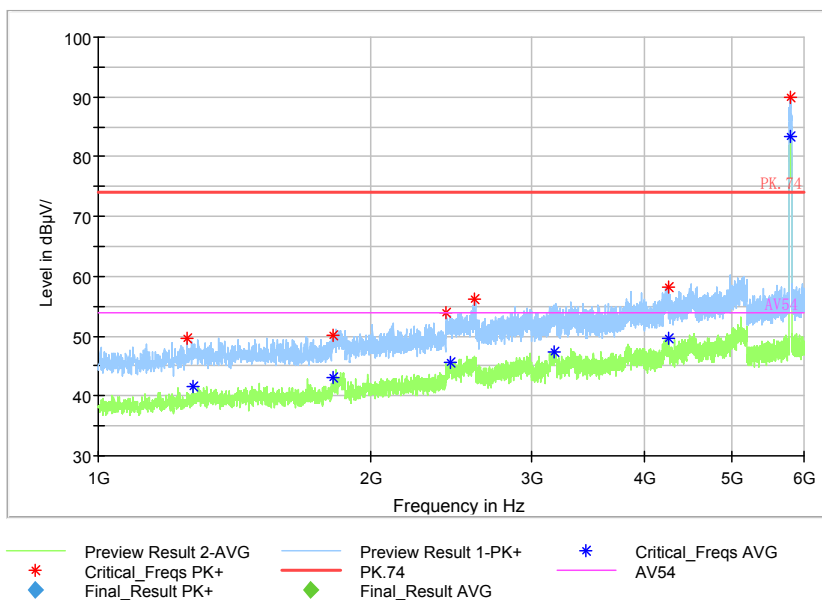

Full Spectrum

Frequency Range: 1GHz -6GHz
Detector: Av mode and PK mode
Modulation type: 802.11n(HT40)