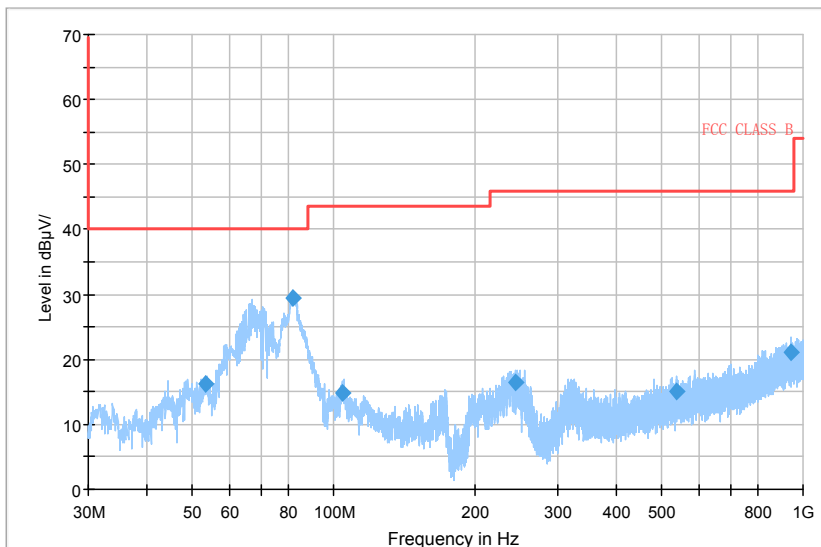

Full Spectrum

Preview Result 1-PK+   FCC CLASS B   Final_Result QPK

Frequency Range: 30MHz -1GHz
Detector: QP mode
Test Mode: 802.11n(HT20)