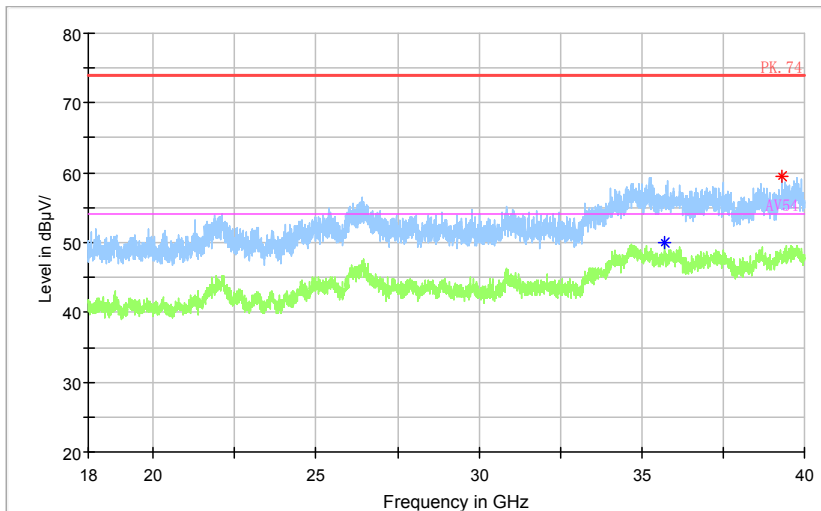

Full Spectrum

— Preview Result 2-AVG   — Preview Result 1-PK+   * Critical_Freqs AVG
* Critical_Freqs PK+   — PK.74   — AV54
◆ Final_Result PK+   ◆ Final_Result AVG

Frequency Range: 18GHz -40GHz
Detector: Av mode and PK mode
Test Mode: 802.11ac(VHT80)