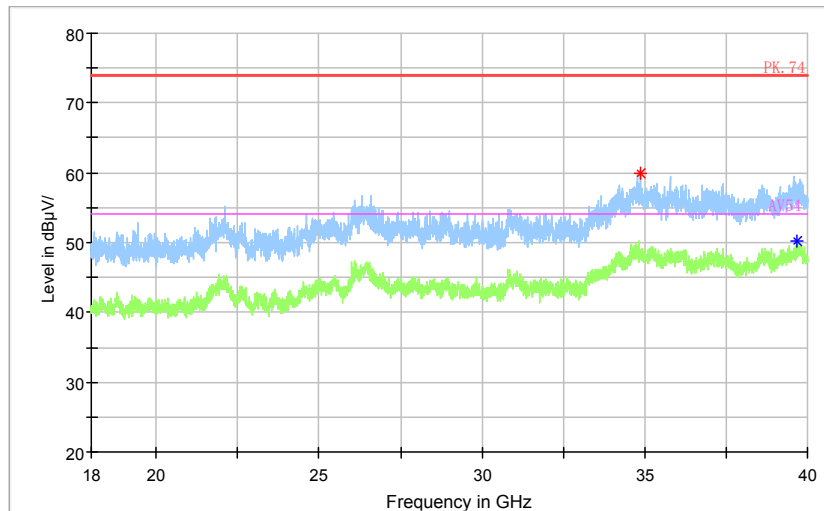

Full Spectrum

— Preview Result 2-AVG   — Preview Result 1-PK+   * Critical_Freqs AVG
* Critical_Freqs PK+   — PK.74   — AV54
◆ Final_Result PK+   ◆ Final_Result AVG

Frequency Range: 18GHz -40GHz
Detector: Av mode and PK mode
Test Mode: 802.11ac(VHT20)