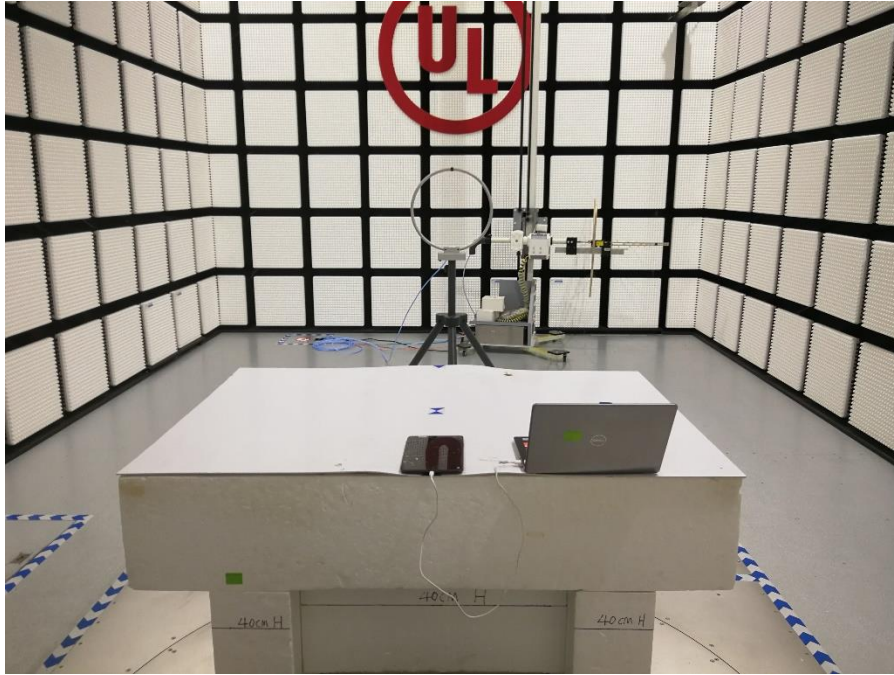

Appendix II

Setup Photographs

RADIATED RF MEASUREMENT SETUP (ABOVE 1 GHz)
MEASUREMENT POSITION (X axis)

MEASUREMENT POSITION (Y axis)

MEASUREMENT POSITION (Z axis)

RADIATED RF MEASUREMENT SETUP (30MHz~1GHz)

RADIATED RF MEASUREMENT SETUP (Below 30MHz)

POWERLINE CONDUCTED EMISSIONS MEASUREMENT SETUP