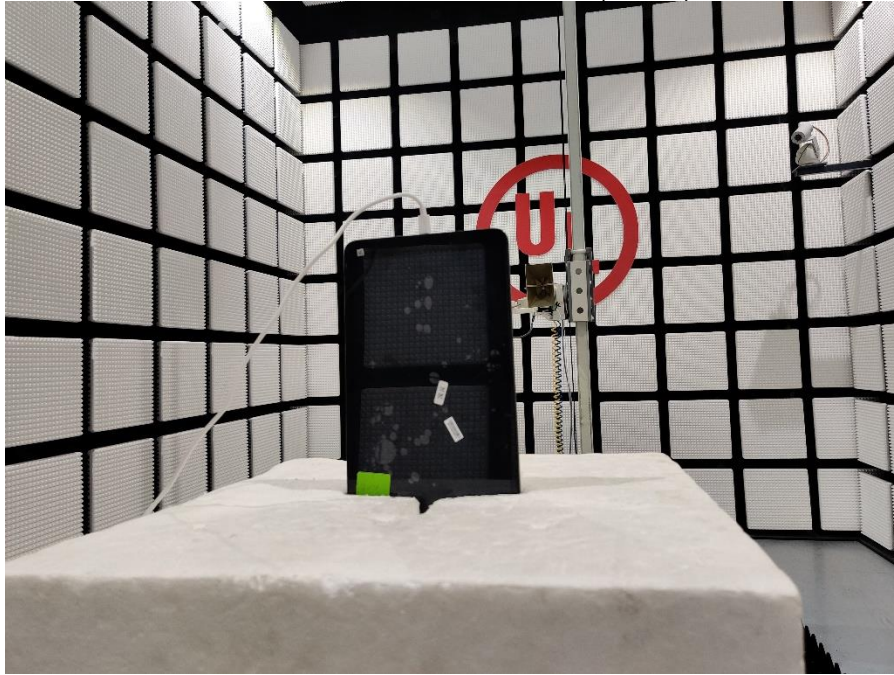

Appendix II

Setup Photographs

RADIATED RF MEASUREMENT SETUP (ABOVE 1 GHz)
MEASUREMENT POSITION (X axis)

MEASUREMENT POSITION (Y axis)

MEASUREMENT POSITION (Z axis)

RADIATED RF MEASUREMENT SETUP (30MHz~1GHz)

RADIATED RF MEASUREMENT SETUP (Below 30MHz)

POWERLINE CONDUCTED EMISSIONS MEASUREMENT SETUP