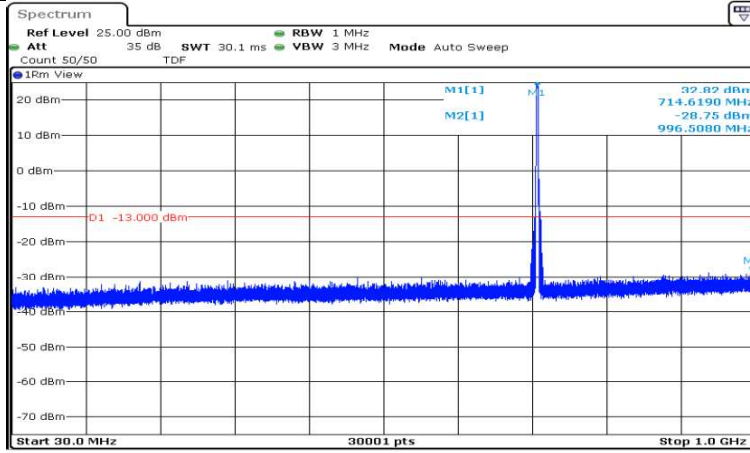

P
Date: 22 SEP 2020 12:29:28