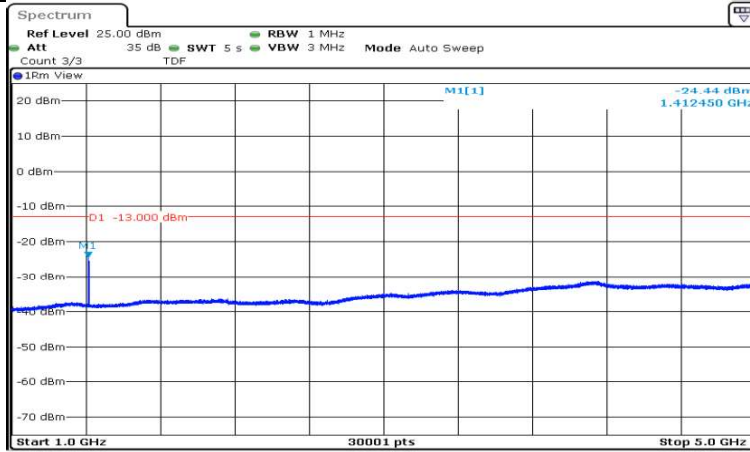

Band12-3MHz-16QAM-23095-1RB#0-Range4:1000~5000MHz

P
Date: 22 SEP 2020 12:37:38