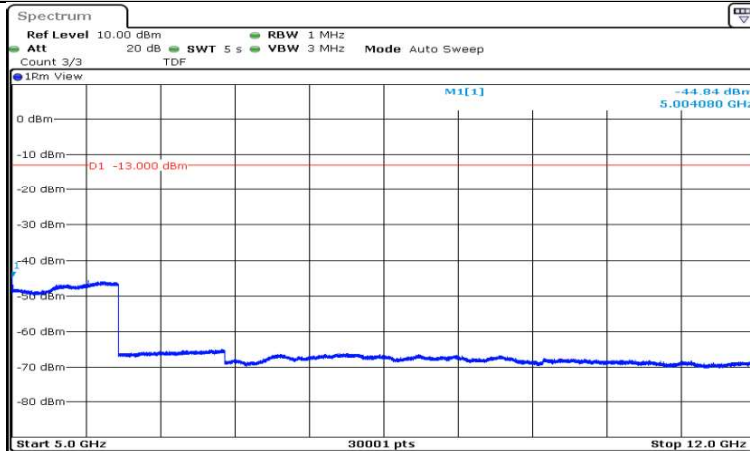

P
 Date: 22 SEP 2020 12:30:51

Band12-1.4MHz-16QAM-23173-1RB#0-Range3:30~1000MHz

P
 Date: 22.SEP.2020 12:31:00

Band12-1.4MHz-16QAM-23173-1RB#0-Range4:1000~5000MHz

P
 Date: 22.SEP.2020 12:31:23

Band12-1.4MHz-16QAM-23173-1RB#0-Range5:5000~12000MHz