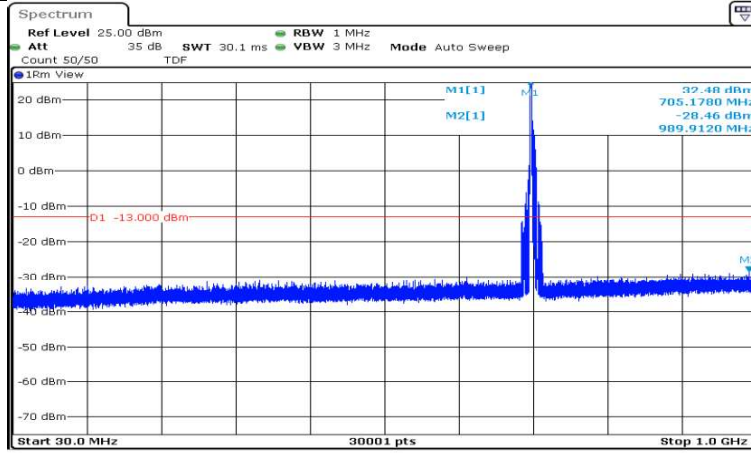

P
Date: 22 SEP 2020 12:45:03