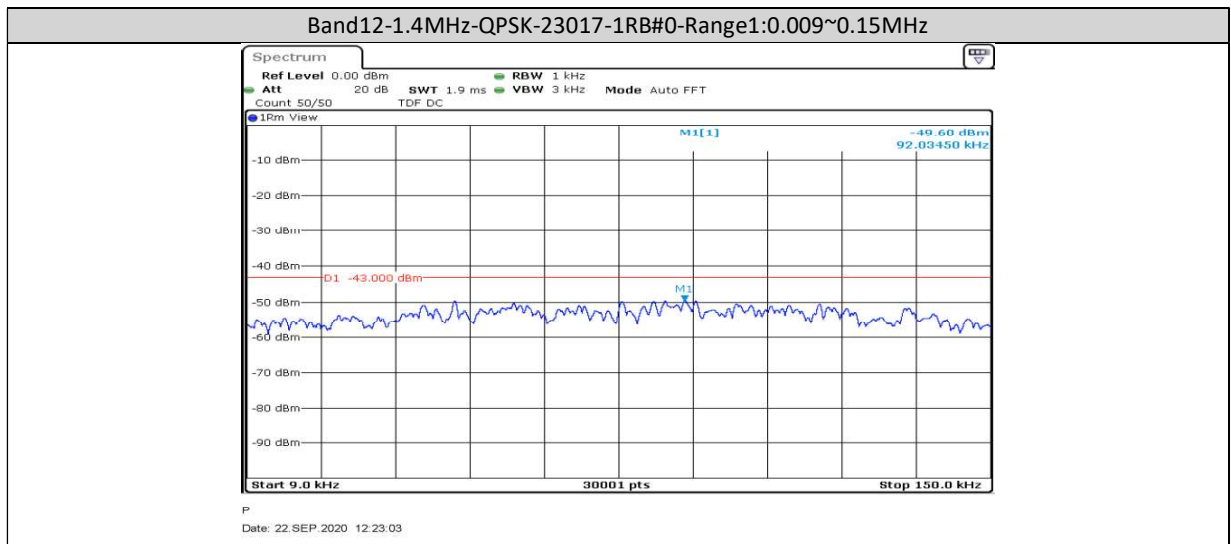

Total Quality. Assured.

Band12	10MHz	16QAM	23130	1RB#0	Range4:1000~5000MHz	-25.35	PASS
Band12	10MHz	16QAM	23130	1RB#0	Range5:5000~12000MHz	-45.95	PASS
Band12	10MHz	16QAM	23130	1RB#0	Range6:12000~26500MHz	-61.4	PASS