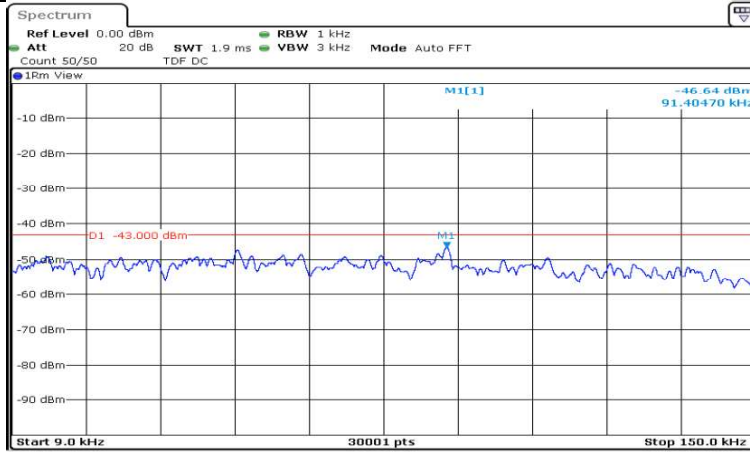

Band12-1.4MHz-16QAM-23173-1RB#0-Range1:0.009~0.15MHz

P
Date: 22 SEP 2020 12:30:44