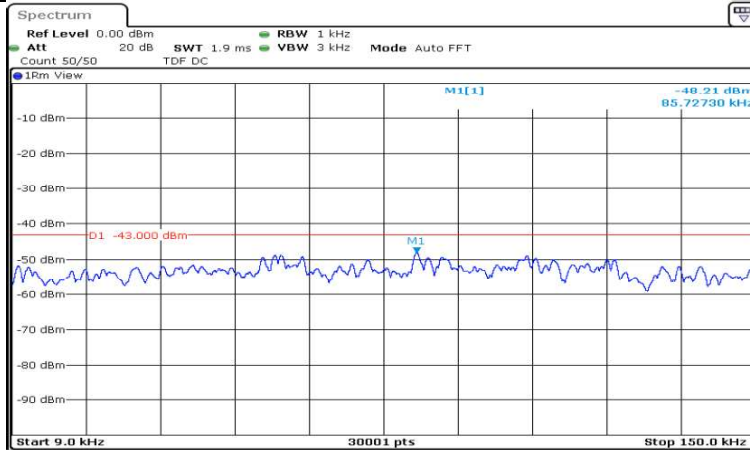

Band12-3MHz-QPSK-23165-1RB#0-Range1:0.009~0.15MHz

P
Date: 22 SEP 2020 12:38:33