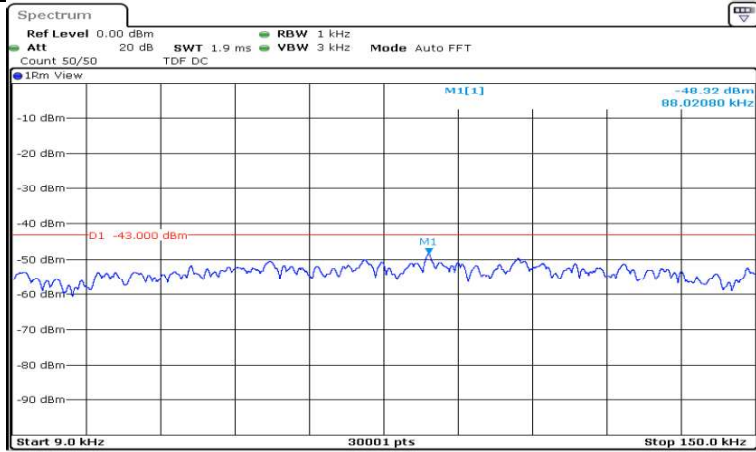

Band12-5MHz-QPSK-23095-1RB#0-Range1:0.009~0.15MHz

P
Date: 22 SEP 2020 12:44:48