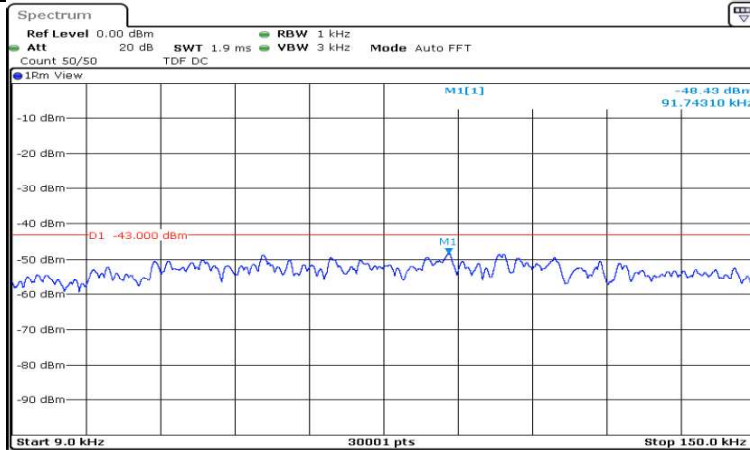

Band12-5MHz-QPSK-23035-1RB#0-Range1:0.009~0.15MHz

P
Date: 22 SEP 2020 12:41:43