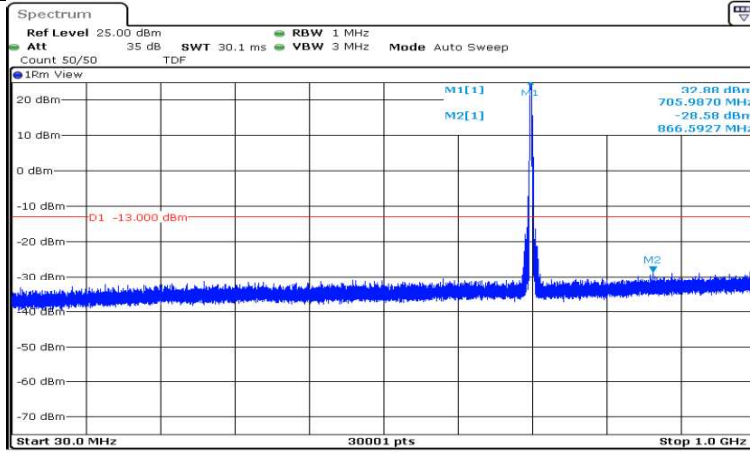

P
Date: 22 SEP 2020 12:37:15