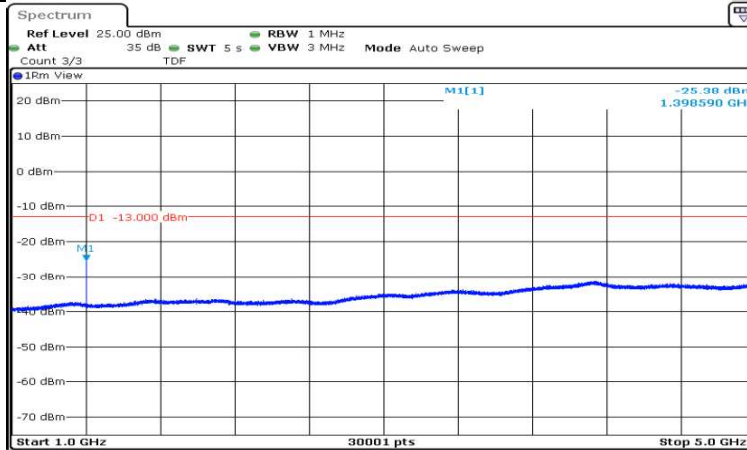

Band12-5MHz-QPSK-23035-1RB#0-Range4:1000~5000MHz

P
Date: 22 SEP 2020 12:42:22