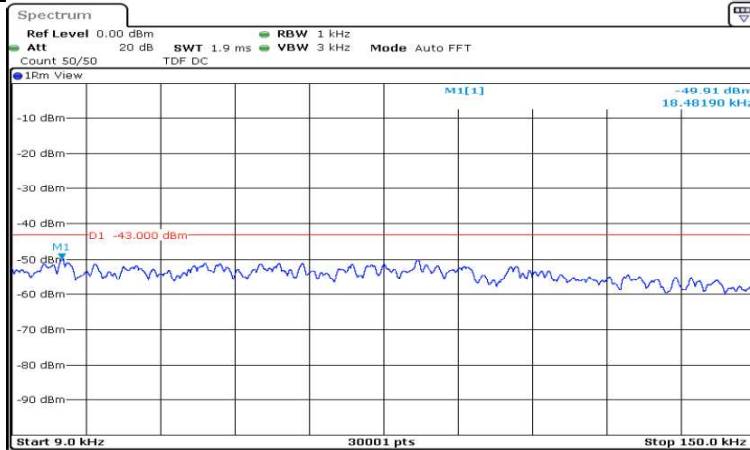

Band12-3MHz-16QAM-23025-1RB#0-Range1:0.009~0.15MHz

P
Date: 22 SEP 2020 12:33:55