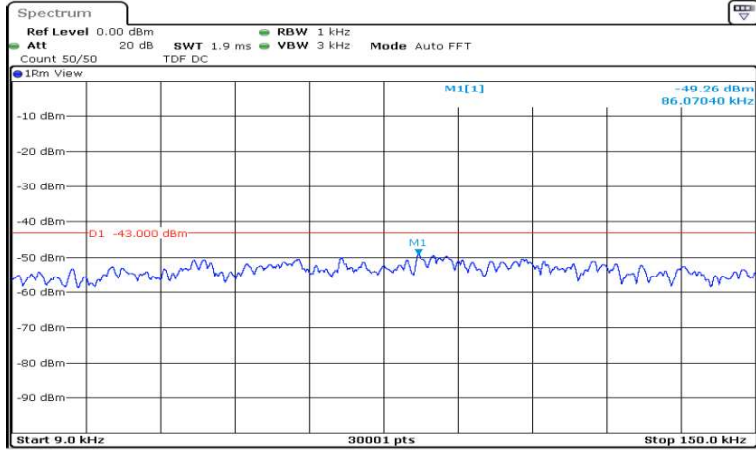

Band12-3MHz-QPSK-23025-1RB#0-Range1:0.009~0.15MHz

P
Date: 22.SEP.2020 12:32:24