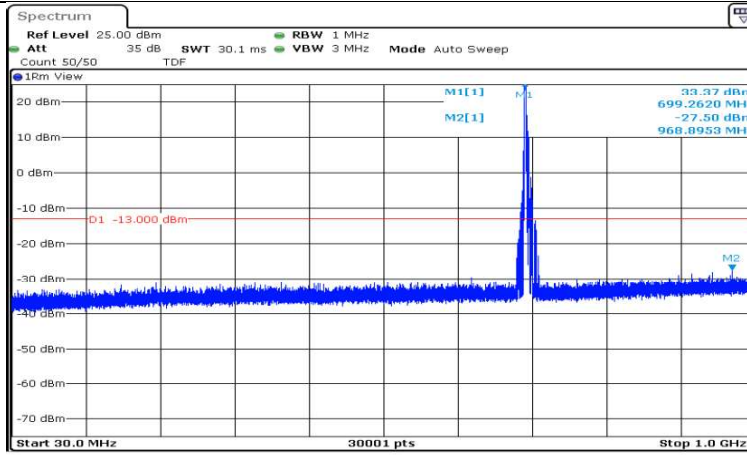

P
Date: 22 SEP 2020 12:41:59