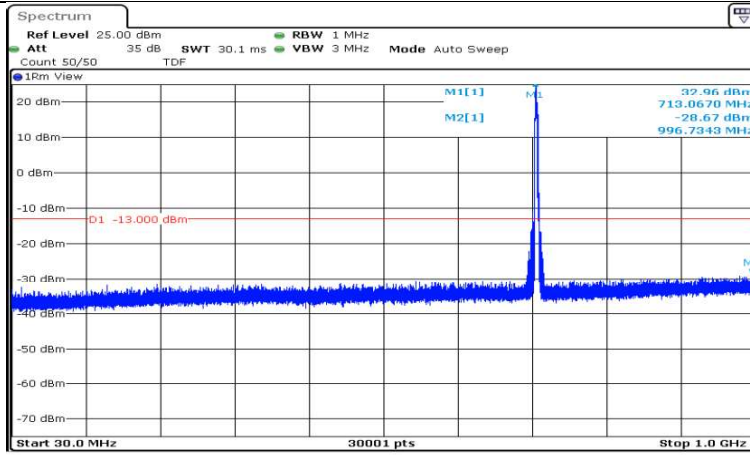

P
Date: 22 SEP 2020 12:40:19