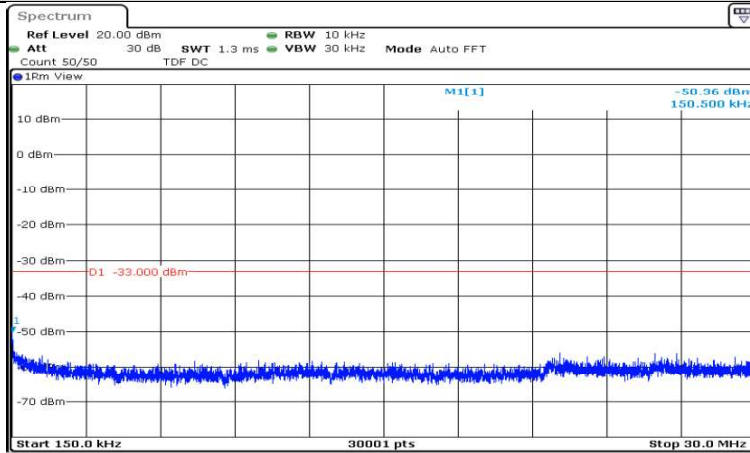

P
 Date: 22.SEP.2020 12:34:56

Band12-3MHz-16QAM-23025-1RB#0-Range6:12000~26500MHz

P
 Date: 22 SEP 2020 12:35:19

Band12-3MHz-16QAM-23095-1RB#0-Range1:0.009~0.15MHz

P
 Date: 22 SEP 2020 12:37:00

Band12-3MHz-16QAM-23095-1RB#0-Range2:0.15~30MHz