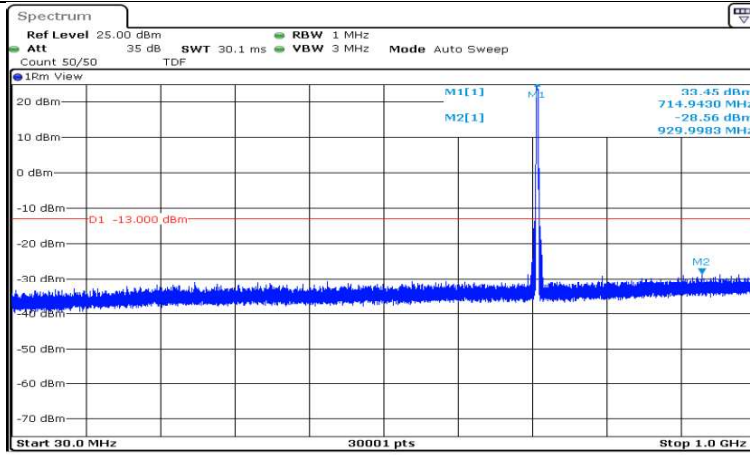

P
Date: 22.SEP.2020 12:31:00