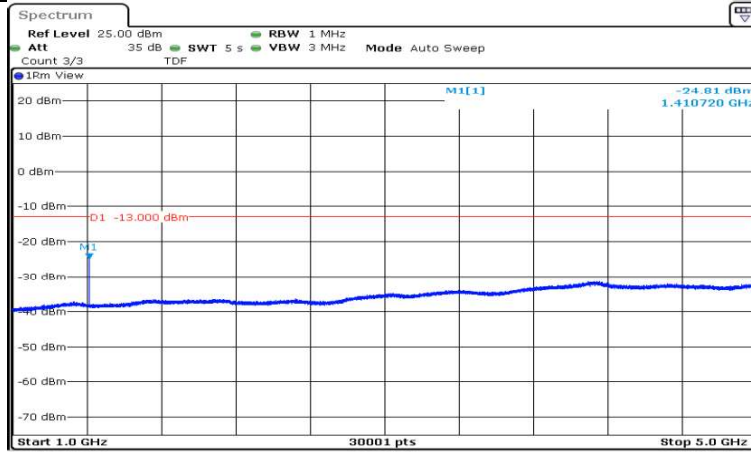

Band12-5MHz-QPSK-23095-1RB#0-Range4:1000~5000MHz

P
Date: 22 SEP 2020 12:45:26