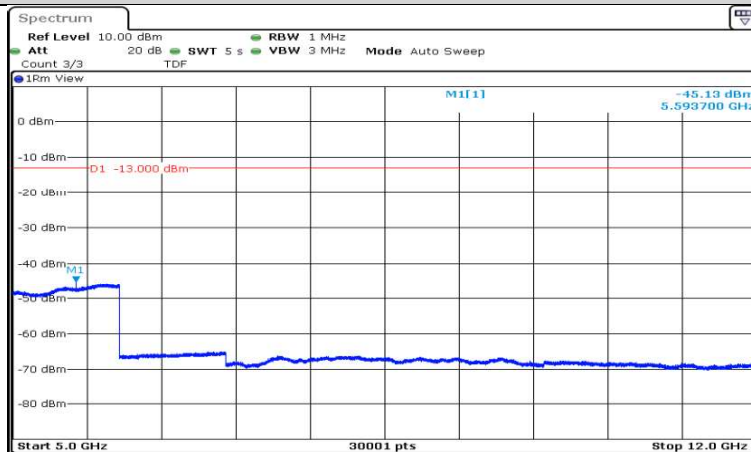

Band12-1.4MHz-QPSK-23017-1RB#0-Range5:5000~12000MHz

P
Date: 22.SEP.2020 12:24:04

Band12-1.4MHz-QPSK-23017-1RB#0-Range6:12000~26500MHz