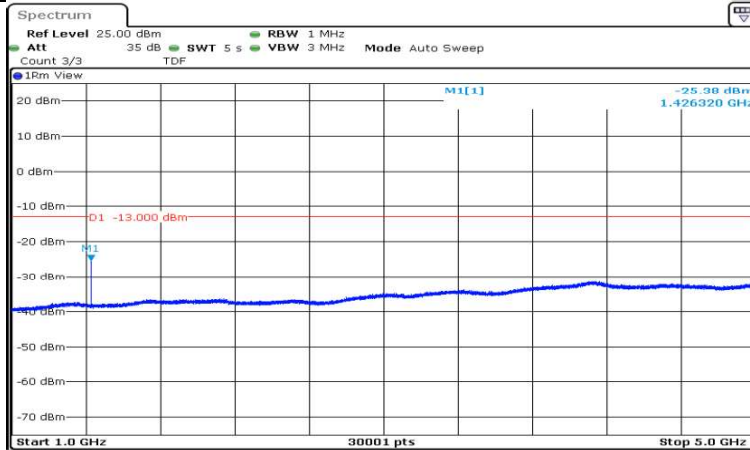

Band12-3MHz-16QAM-23165-1RB#0-Range4:1000~5000MHz

P
Date: 22 SEP 2020 12:40:42