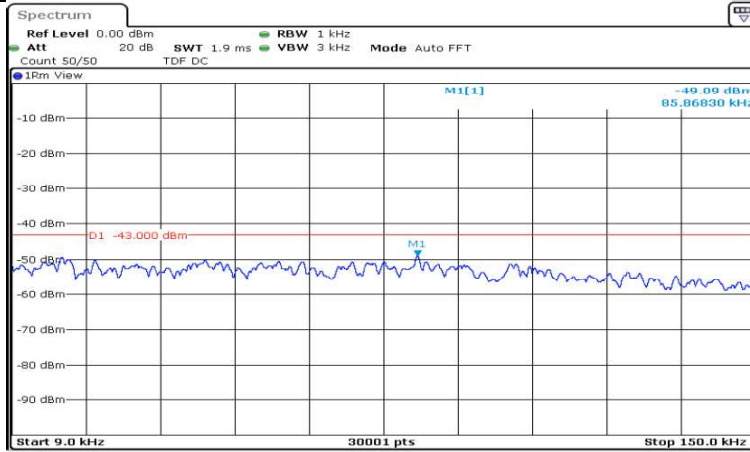

Band12-1.4MHz-16QAM-23095-1RB#0-Range1:0.009~0.15MHz

P
Date: 22.SEP.2020 12:27:39