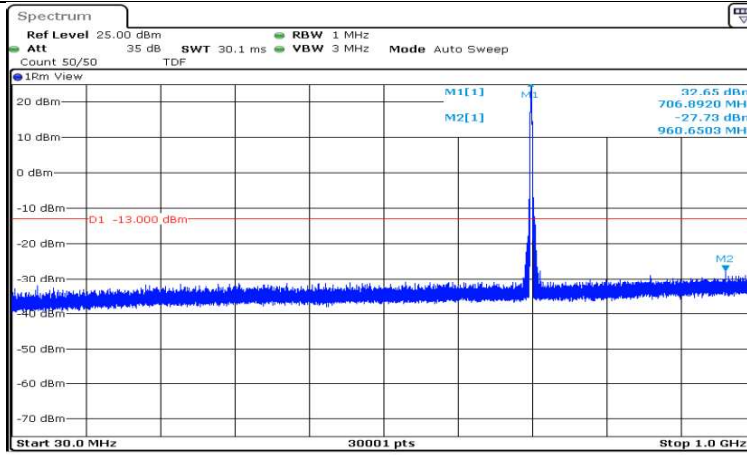

P
Date: 22 SEP 2020 12:27:55