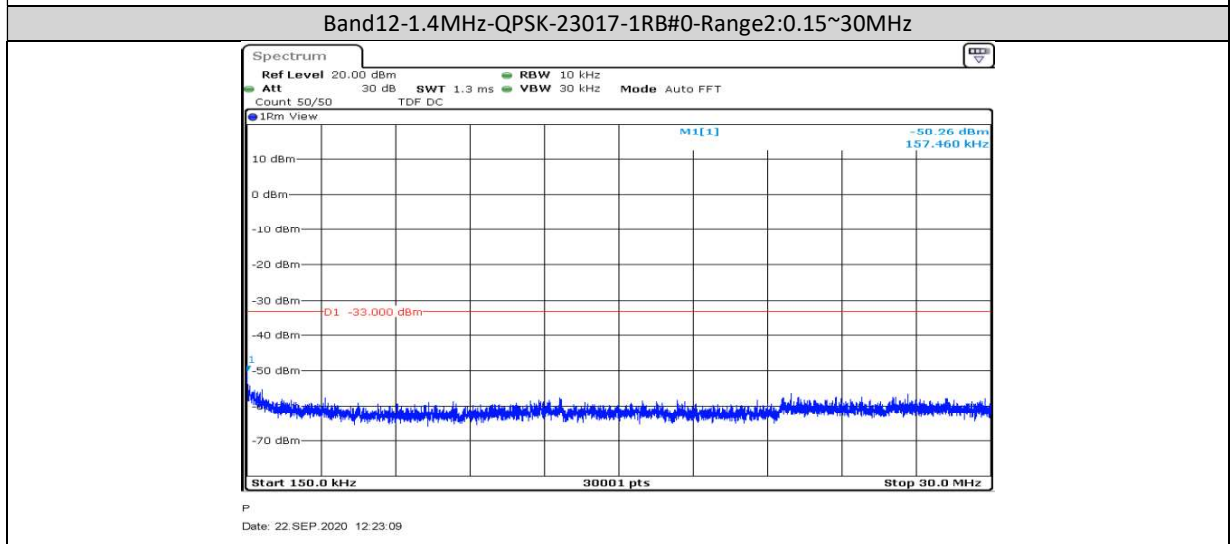

Total Quality. Assured.

Band12	10MHz	16QAM	23130	1RB#0	Range4:1000~5000MHz	-25.35	PASS
Band12	10MHz	16QAM	23130	1RB#0	Range5:5000~12000MHz	-45.95	PASS
Band12	10MHz	16QAM	23130	1RB#0	Range6:12000~26500MHz	-61.4	PASS