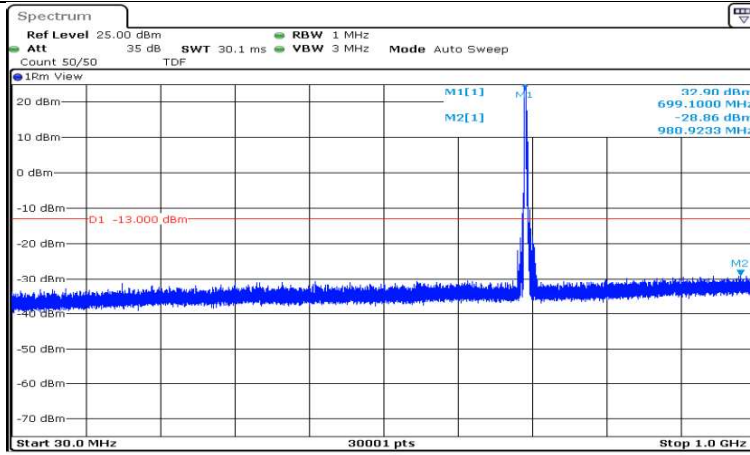

P
Date: 22 SEP 2020 12:32:39