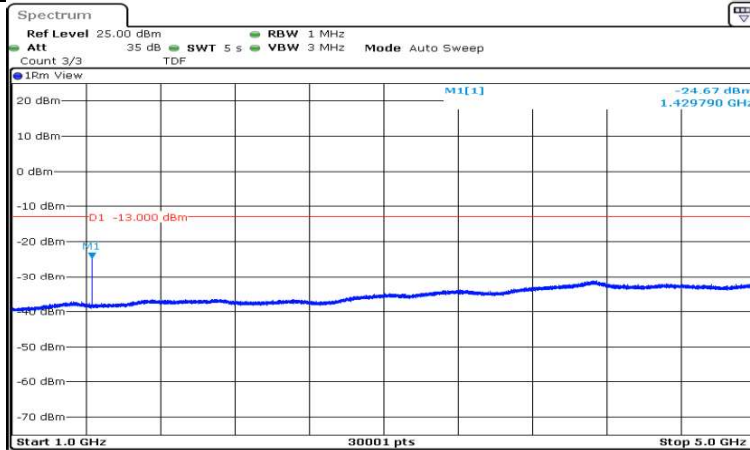

Band12-1.4MHz-16QAM-23173-1RB#0-Range4:1000~5000MHz

P
Date: 22.SEP.2020 12:31:23