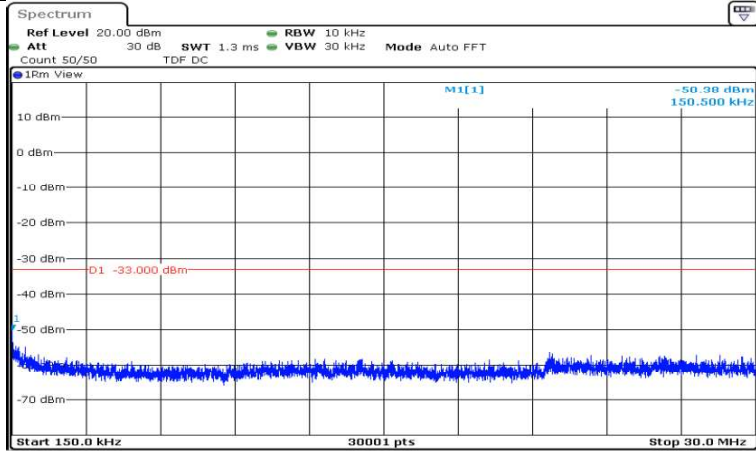

P
 Date: 22.SEP.2020 12:31:46

Band12-1.4MHz-16QAM-23173-1RB#0-Range6:12000~26500MHz

P
 Date: 22.SEP.2020 12:32:08

Band12-3MHz-QPSK-23025-1RB#0-Range1:0.009~0.15MHz

P
 Date: 22.SEP.2020 12:32:24

Band12-3MHz-QPSK-23025-1RB#0-Range2:0.15~30MHz