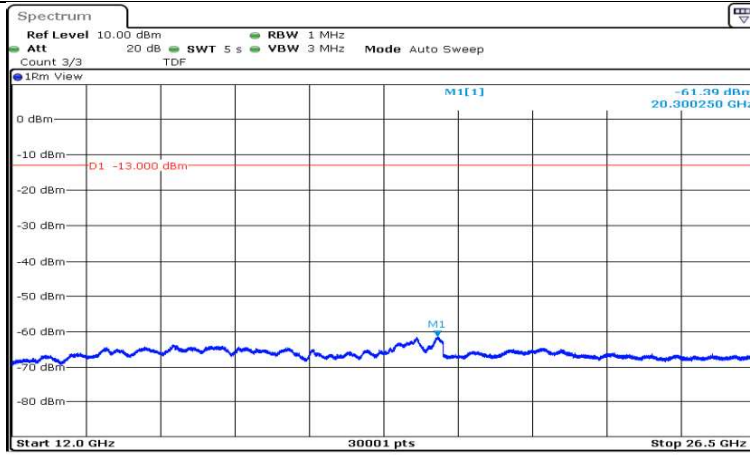

P
Date: 22 SEP 2020 12:24:27