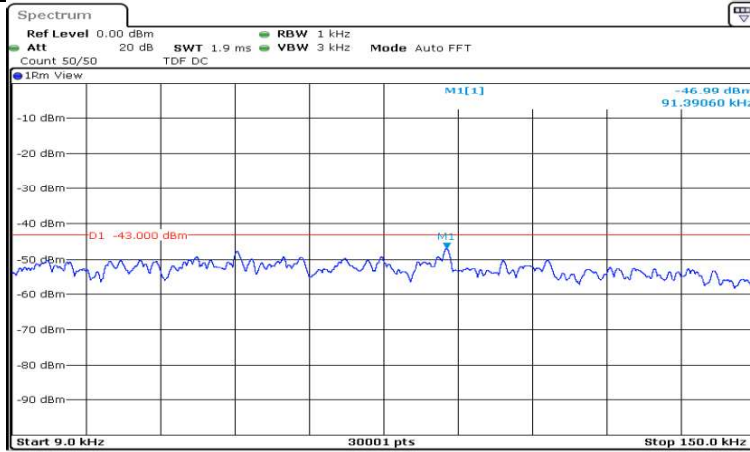

Band12-3MHz-16QAM-23095-1RB#0-Range1:0.009~0.15MHz

P
Date: 22 SEP 2020 12:37:00