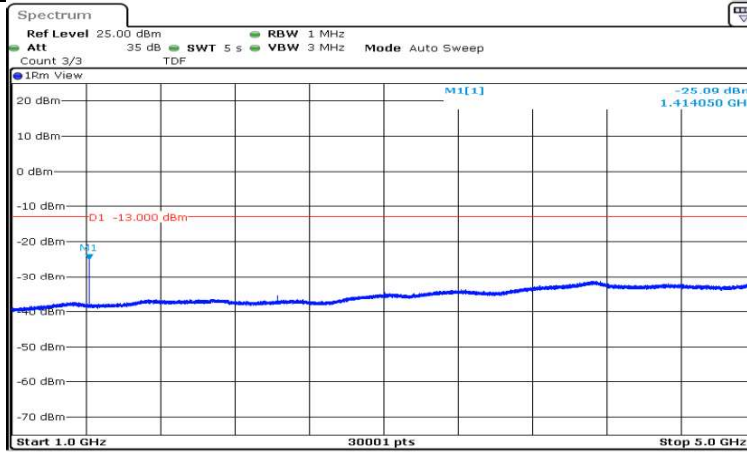

Band12-1.4MHz-16QAM-23095-1RB#0-Range4:1000~5000MHz

P
Date: 22 SEP 2020 12:28:17