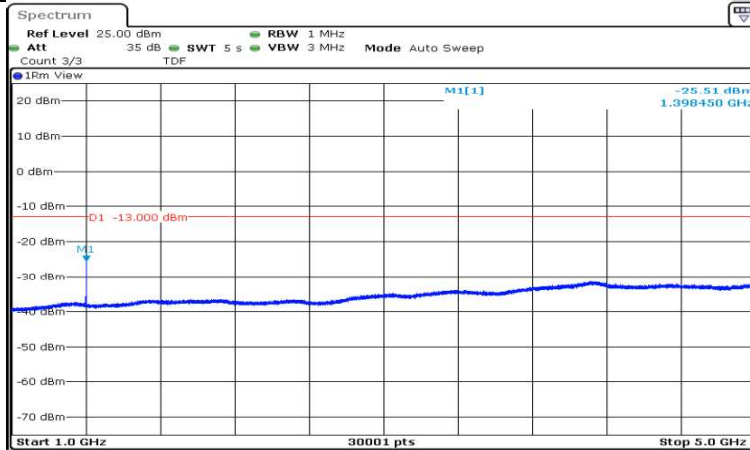

Band12-3MHz-QPSK-23025-1RB#0-Range4:1000~5000MHz

P
Date: 22 SEP 2020 12:33:02