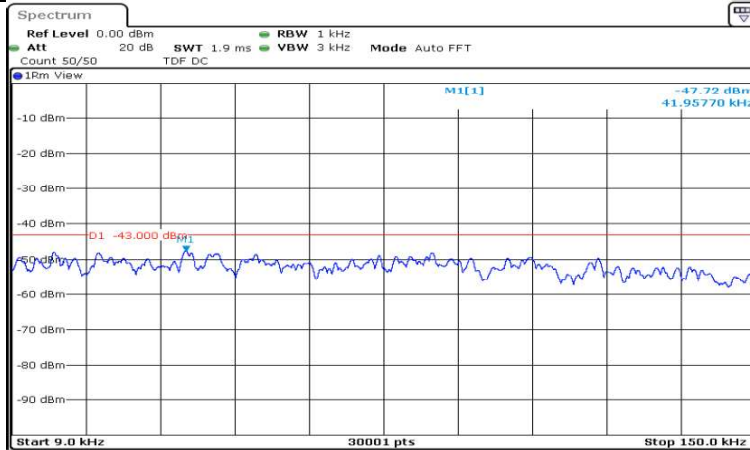

Band12-1.4MHz-16QAM-23017-1RB#0-Range1:0.009~0.15MHz

P
Date: 22 SEP 2020 12:24:35