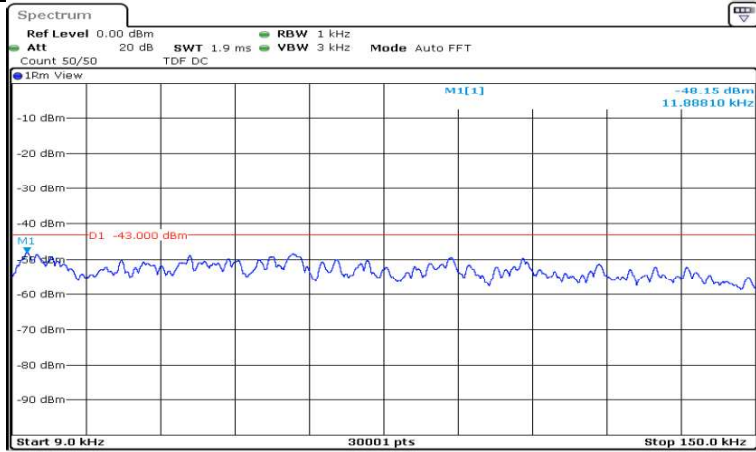

Band12-3MHz-16QAM-23165-1RB#0-Range1:0.009~0.15MHz

P
Date: 22 SEP 2020 12:40:04