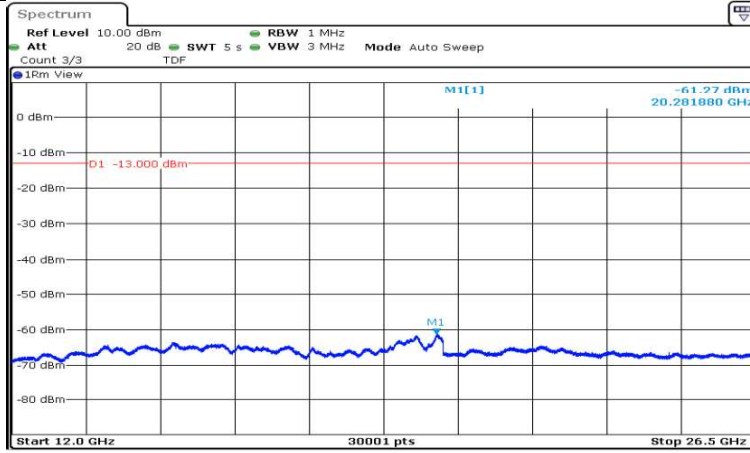

P
Date: 22 SEP 2020 12:29:03