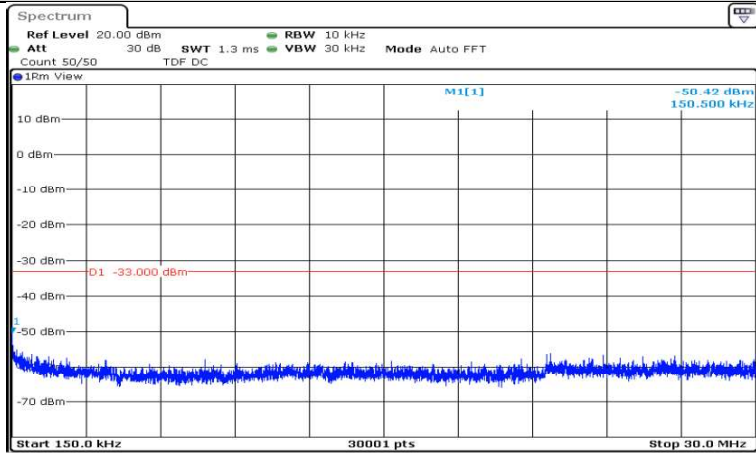

P
Date: 22.SEP.2020 12:27:09

Band12-1.4MHz-QPSK-23095-1RB#0-Range6:12000~26500MHz

P
Date: 22.SEP.2020 12:27:32

Band12-1.4MHz-QPSK-23173-1RB#0-Range1:0.009~0.15MHz

P
Date: 22.SEP.2020 12:29:13

Band12-1.4MHz-QPSK-23173-1RB#0-Range2:0.15~30MHz