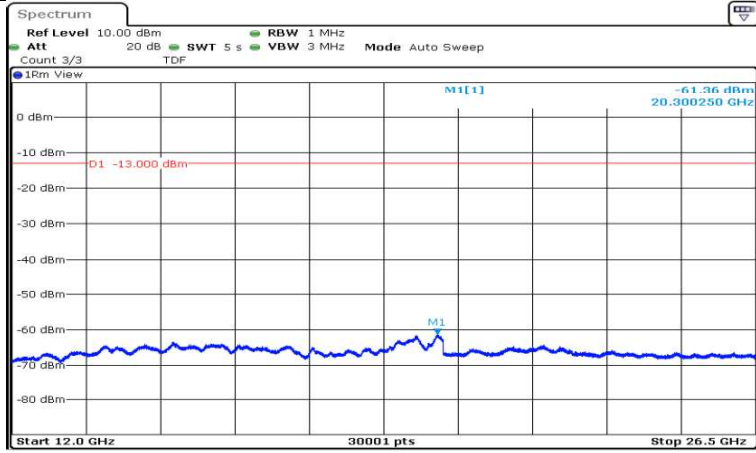

P
Date: 22.SEP.2020 12:32:08