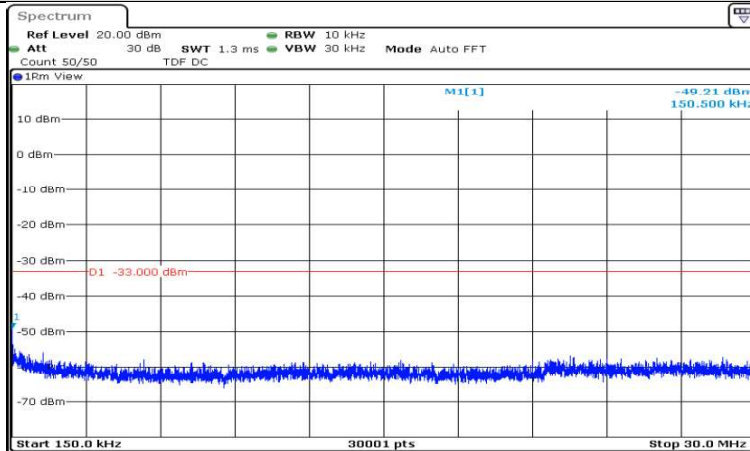

P
 Date: 22 SEP 2020 12:30:14

Band12-1.4MHz-QPSK-23173-1RB#0-Range6:12000~26500MHz

P
Date: 22 SEP 2020 12:30:37

Band12-1.4MHz-16QAM-23017-1RB#0-Range1:0.009~0.15MHz

P
Date: 22 SEP 2020 12:24:35

Band12-1.4MHz-16QAM-23017-1RB#0-Range2:0.15~30MHz