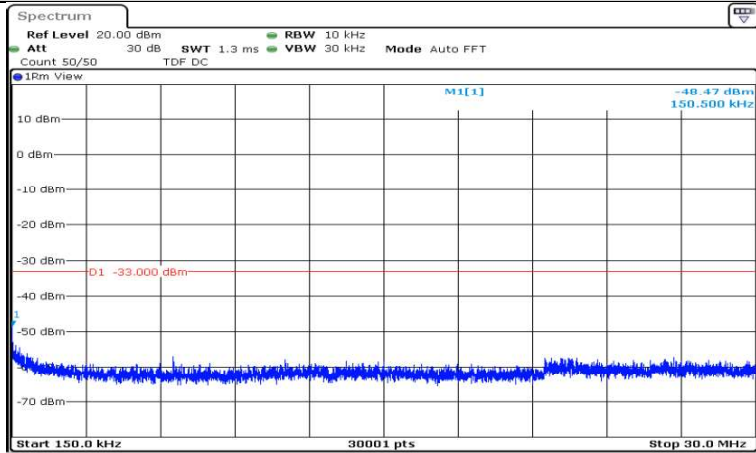

P
 Date: 22 SEP 2020 12:42:45

Band12-5MHz-QPSK-23035-1RB#0-Range6:12000~26500MHz

P
Date: 22 SEP 2020 12:43:08

Band12-5MHz-QPSK-23095-1RB#0-Range1:0.009~0.15MHz

P
Date: 22 SEP 2020 12:44:48

Band12-5MHz-QPSK-23095-1RB#0-Range2:0.15~30MHz