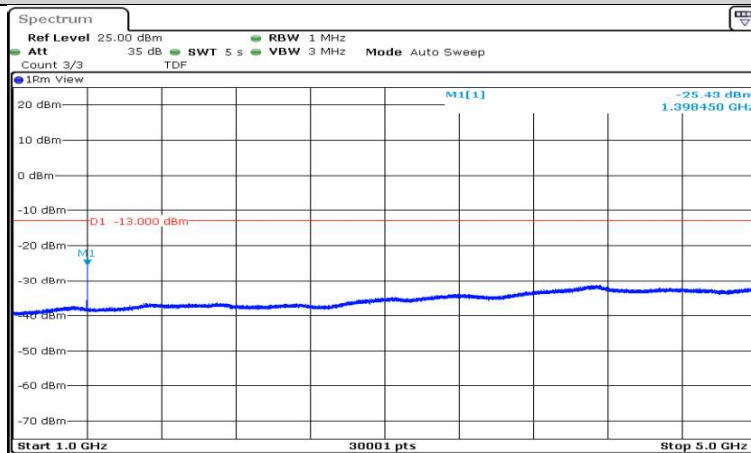

Band12-1.4MHz-QPSK-23017-1RB#0-Range4:1000~5000MHz

P
Date: 22.SEP.2020 12:23:41