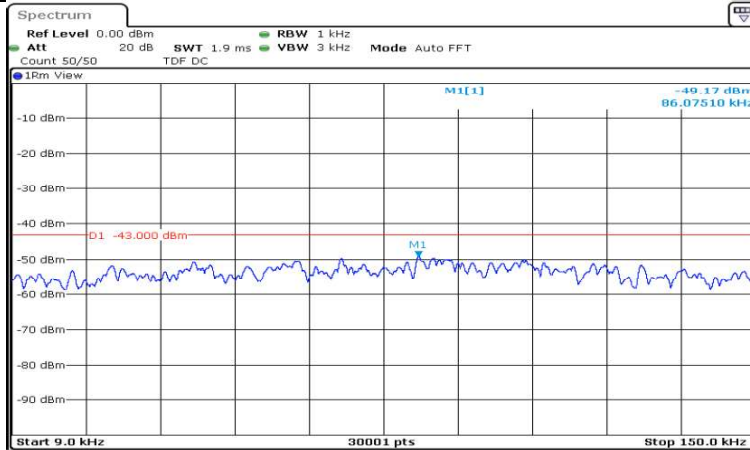

Band12-1.4MHz-QPSK-23095-1RB#0-Range1:0.009~0.15MHz

P
Date: 22 SEP 2020 12:26:08