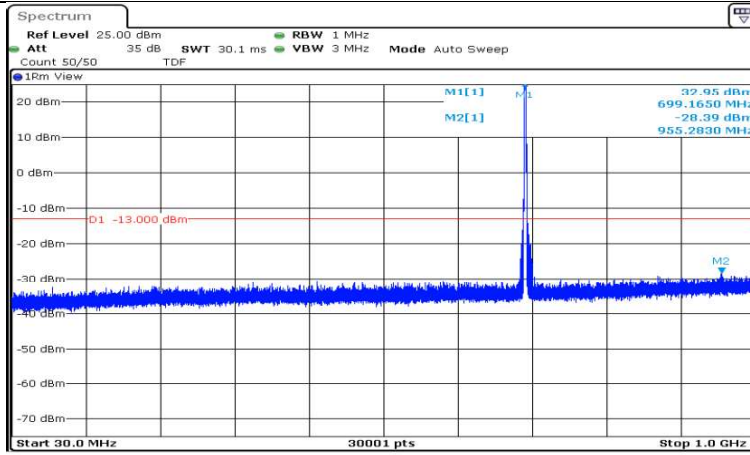

P
Date: 22 SEP 2020 12:24:50