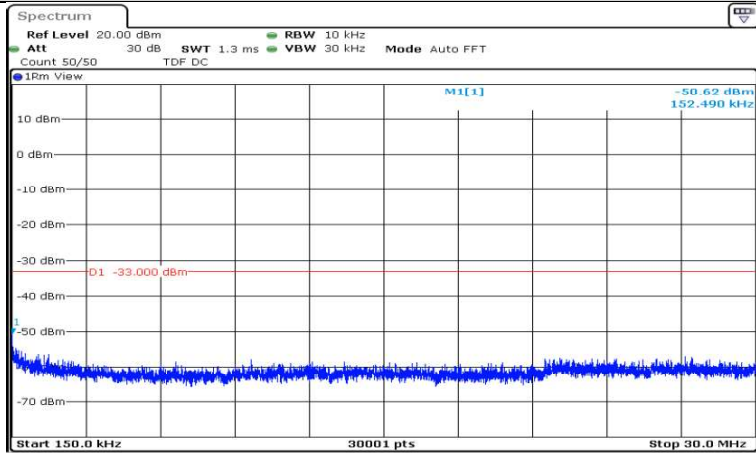

P
Date: 22 SEP 2020 12:38:01

Band12-3MHz-16QAM-23095-1RB#0-Range6:12000~26500MHz

P
 Date: 22 SEP 2020 12:38:23

Band12-3MHz-16QAM-23165-1RB#0-Range1:0.009~0.15MHz

P
 Date: 22 SEP 2020 12:40:04

Band12-3MHz-16QAM-23165-1RB#0-Range2:0.15~30MHz