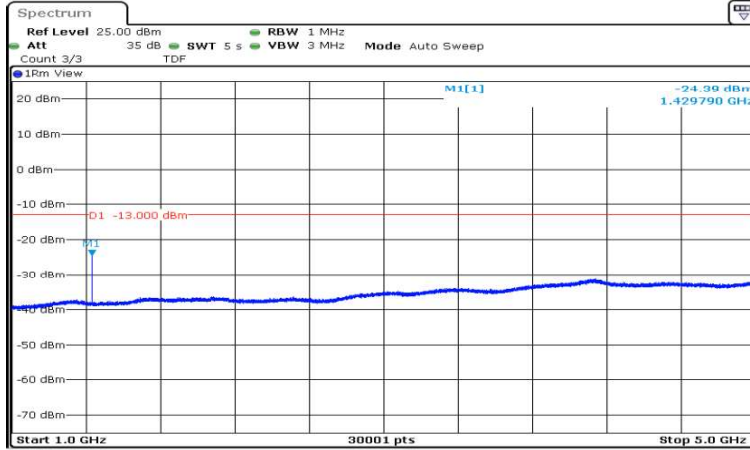

Band12-1.4MHz-QPSK-23173-1RB#0-Range4:1000~5000MHz

P
Date: 22 SEP 2020 12:29:51