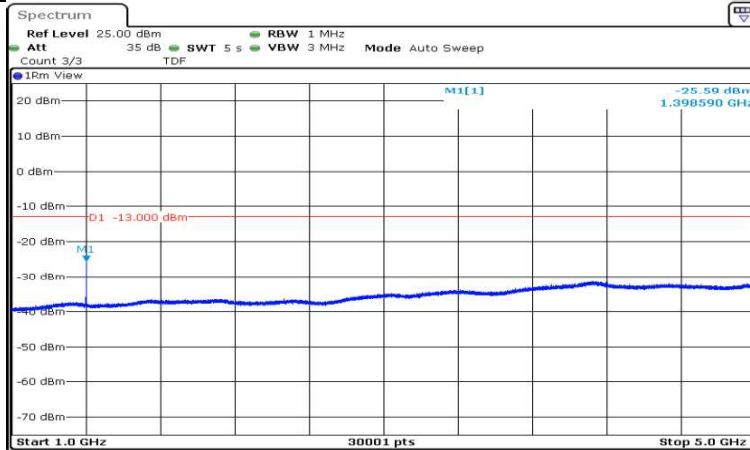

Band12-1.4MHz-16QAM-23017-1RB#0-Range4:1000~5000MHz

P
Date: 22 SEP 2020 12:25:13