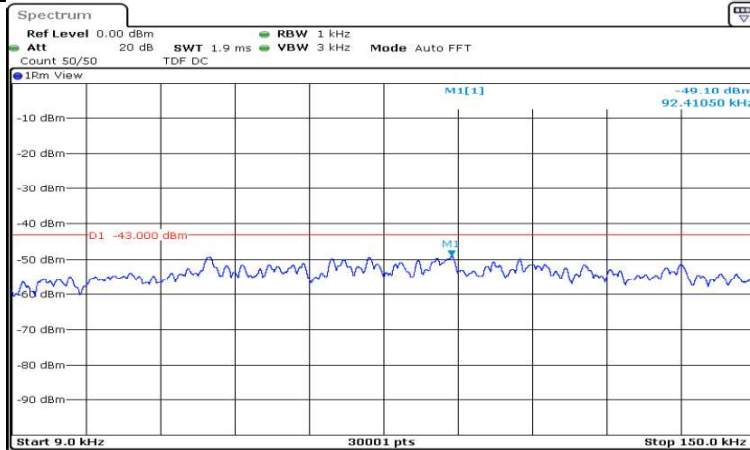

Band12-3MHz-QPSK-23095-1RB#0-Range1:0.009~0.15MHz

P
Date: 22 SEP 2020 12:35:28