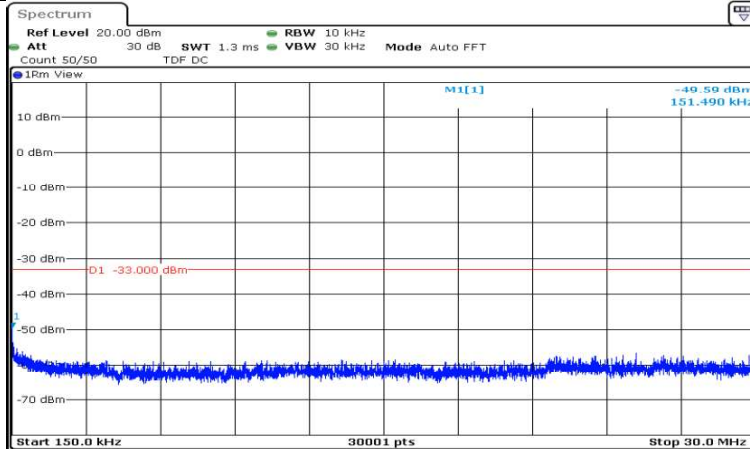

P
 Date: 22 SEP 2020 12:41:05

Band12-3MHz-16QAM-23165-1RB#0-Range6:12000~26500MHz

P
 Date: 22 SEP 2020 12:41:28

Band12-5MHz-QPSK-23035-1RB#0-Range1:0.009~0.15MHz

P
 Date: 22 SEP 2020 12:41:43

Band12-5MHz-QPSK-23035-1RB#0-Range2:0.15~30MHz