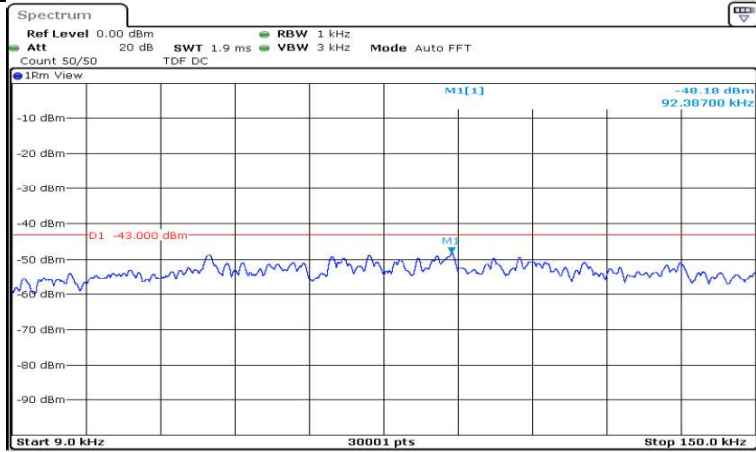

Band12-1.4MHz-QPSK-23173-1RB#0-Range1:0.009~0.15MHz

P
Date: 22.SEP.2020 12:29:13