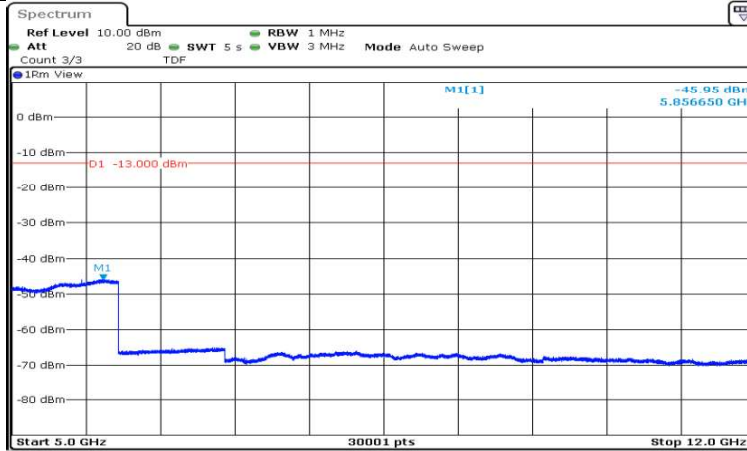

P
 Date: 22.SEP.2020 12:27:46

Band12-1.4MHz-16QAM-23095-1RB#0-Range3:30~1000MHz

P
 Date: 22 SEP 2020 12:27:55

Band12-1.4MHz-16QAM-23095-1RB#0-Range4:1000~5000MHz

P
 Date: 22 SEP 2020 12:28:17

Band12-1.4MHz-16QAM-23095-1RB#0-Range5:5000~12000MHz