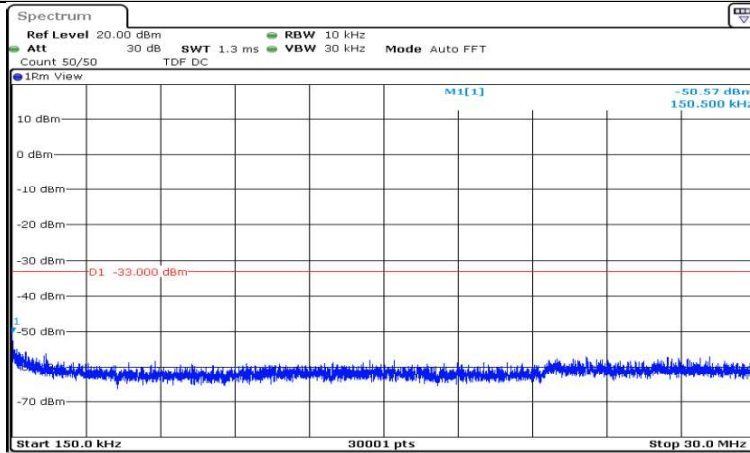

P
 Date: 22 SEP 2020 12:28:40

Band12-1.4MHz-16QAM-23095-1RB#0-Range6:12000~26500MHz

P
 Date: 22 SEP 2020 12:29:03

Band12-1.4MHz-16QAM-23173-1RB#0-Range1:0.009~0.15MHz

P
 Date: 22 SEP 2020 12:30:44

Band12-1.4MHz-16QAM-23173-1RB#0-Range2:0.15~30MHz