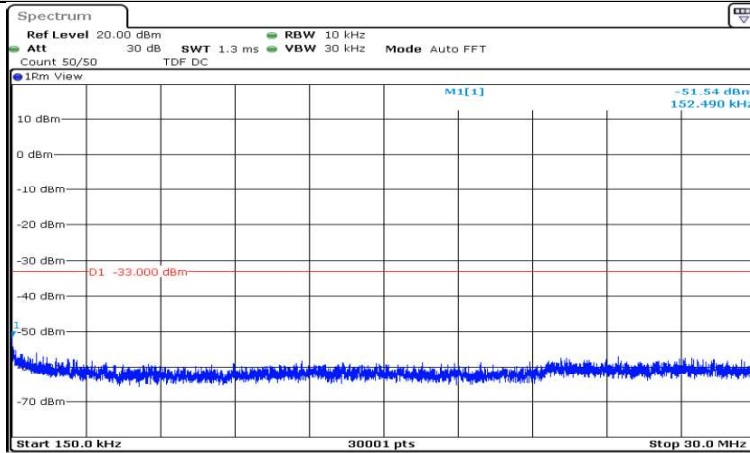

P
 Date: 22 SEP 2020 12:25:36

Band12-1.4MHz-16QAM-23017-1RB#0-Range6:12000~26500MHz

P
 Date: 22.SEP.2020 12:25:58

Band12-1.4MHz-16QAM-23095-1RB#0-Range1:0.009~0.15MHz

P
 Date: 22.SEP.2020 12:27:39

Band12-1.4MHz-16QAM-23095-1RB#0-Range2:0.15~30MHz