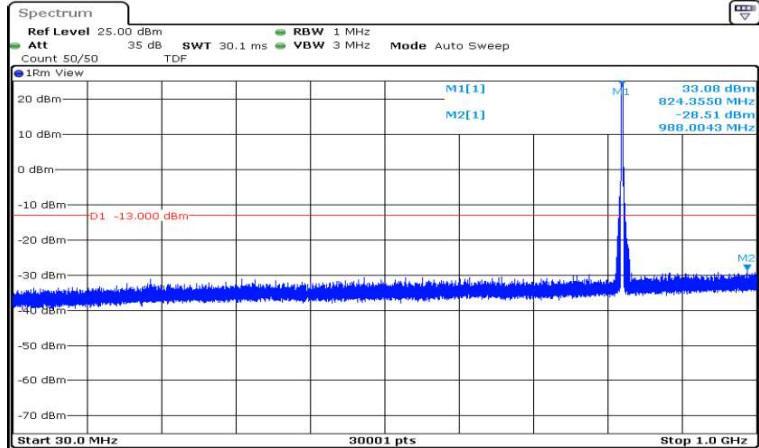

Band5-1.4MHz-QPSK-20407-1RB#0-Range1:0.009~0.15MHz

P
Date: 22-SEP-2020 11:00:44

Band5-1.4MHz-QPSK-20407-1RB#0-Range2:0.15~30MHz

P
Date: 22-SEP-2020 11:00:50

Band5-1.4MHz-QPSK-20407-1RB#0-Range3:30~1000MHz