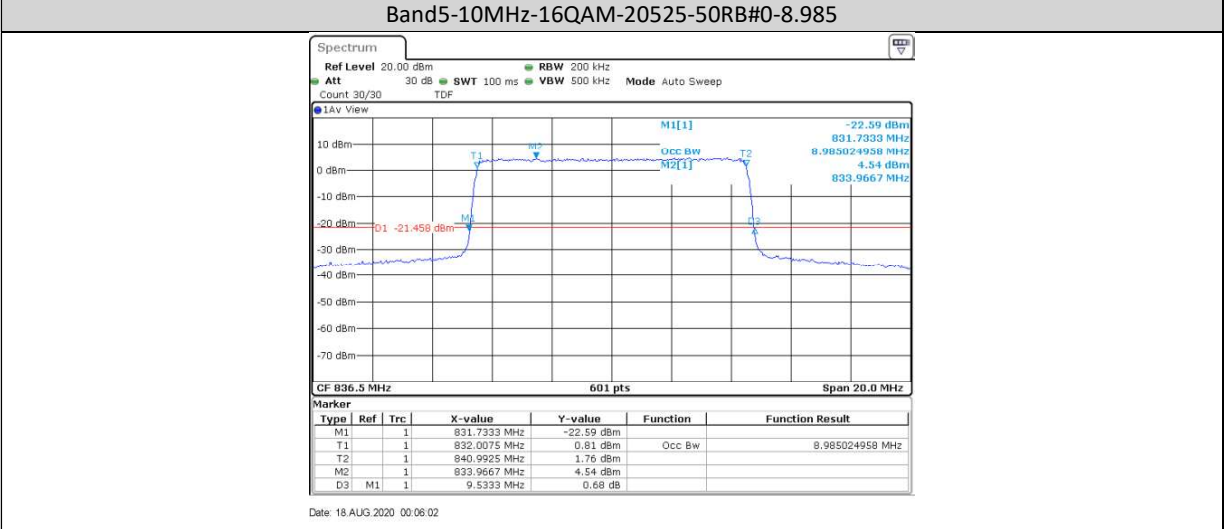

$$\text{EIRP [dBm]} = \text{SGP [dBm]} - \text{Cable Loss [dB]} + \text{Gain [dBi]}$$

b, SGP=Signal Generator Level

c, Antenna gain of LTE Band 5 is -2.0dBi.

Note2: SET Span=1.5*OBW

SET RBW=1%of the OBW,not to exceed 1MHz

Test Plots

Band5-3MHz-QPSK-20415-15RB#0-2.696

Band5-3MHz-16QAM-20415-15RB#0-2.696

Band5-5MHz-QPSK-20425-25RB#0-4.496

Band5-5MHz-16QAM-20425-25RB#0-4.496

Band5-10MHz-QPSK-20450-50RB#0-8.985

Appendix E: Band Edges Compliance