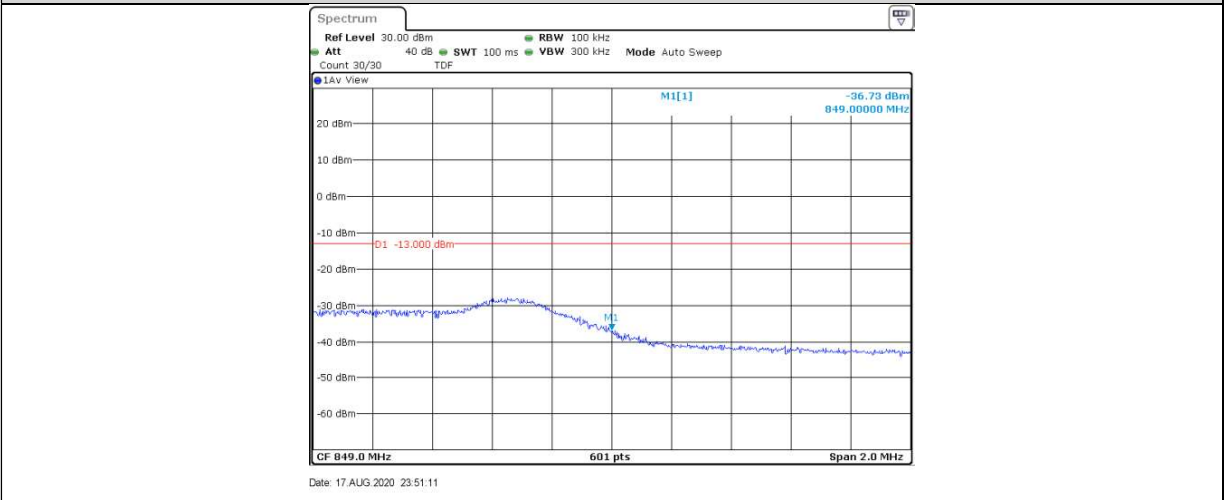

Band5-5MHz-16QAM-20425-1RB#24

Band5-5MHz-16QAM-20425-1RB#0

Band5-5MHz-16QAM-20425-25RB#0

Band5-5MHz-16QAM-20625-1RB#24

Band5-5MHz-16QAM-20625-1RB#0

Band5-5MHz-16QAM-20625-25RB#0

Band5-10MHz-QPSK-20450-50RB#0