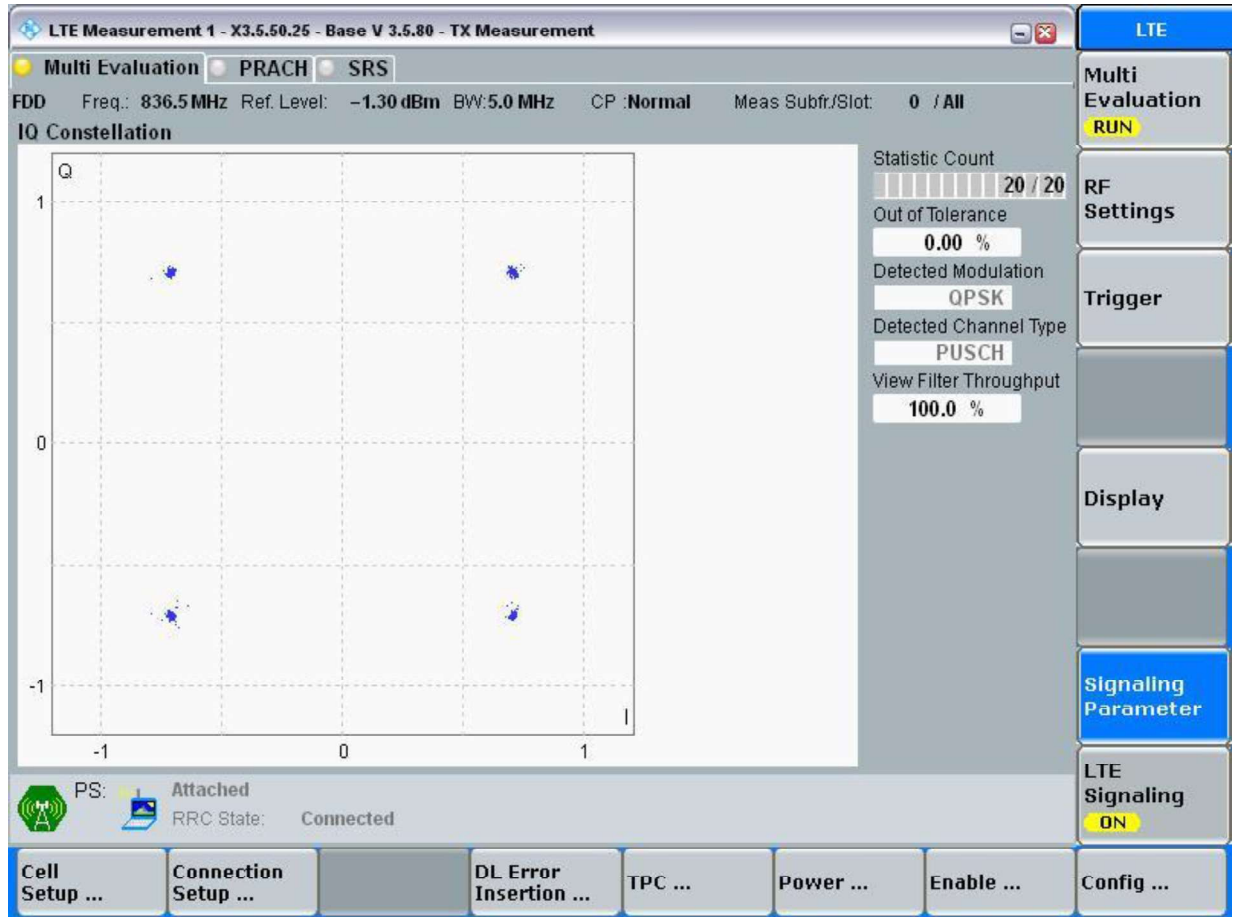

Test Plots

Test Band = BAND5

Test Mode = LTE/TM1

Test Bandwidth = 1.4MHz

Test Channel = MCH

Test RB = RB6#0

Test Bandwidth = 3 MHz

Test Channel = MCH

Test RB = RB15#0

Test Channel = MCH

Test RB = RB25#0

Test Bandwidth = 10MHz

Test Channel = MCH

Test RB = RB50#0

Test Mode = LTE/TM2

Bandwidth = 1.4MHz