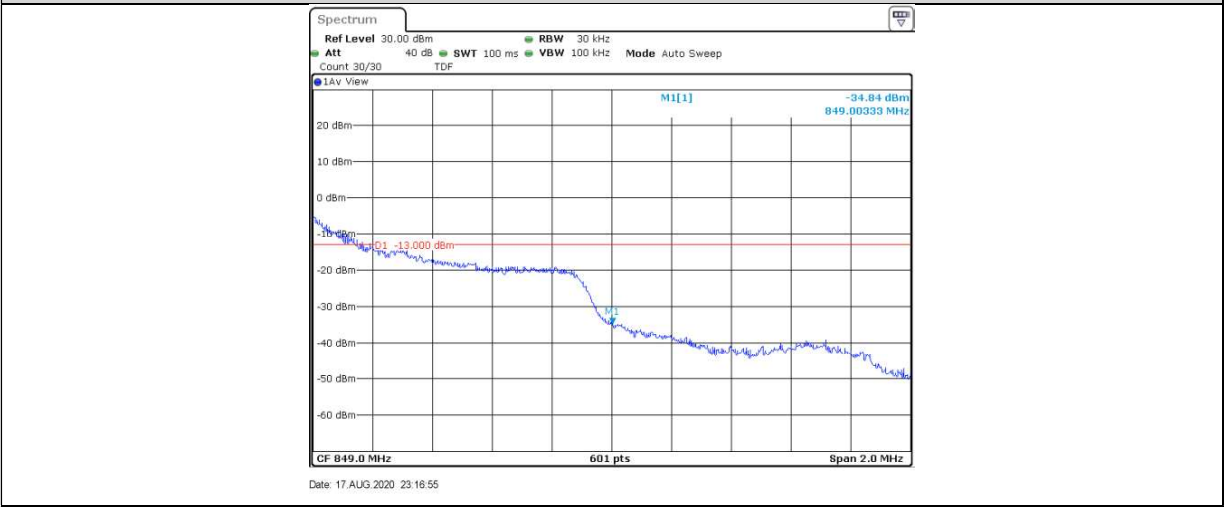

Band5-1.4MHz-QPSK-20407-6RB#0

Band5-1.4MHz-QPSK-20643-1RB#0

Band5-1.4MHz-QPSK-20643-1RB#5

Band5-1.4MHz-QPSK-20643-6RB#0

Band5-1.4MHz-16QAM-20643-1RB#0

Band5-1.4MHz-16QAM-20643-1RB#5

Band5-1.4MHz-16QAM-20643-6RB#0