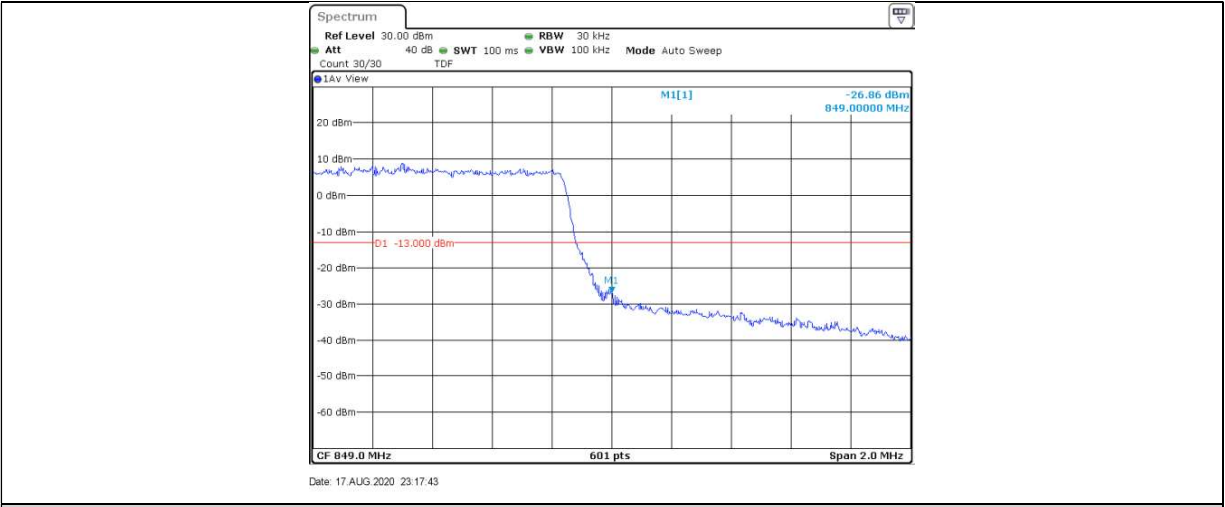

Band5-1.4MHz-QPSK-20407-6RB#0

Band5-1.4MHz-QPSK-20643-1RB#0

Band5-1.4MHz-QPSK-20643-1RB#5

Band5-1.4MHz-QPSK-20643-6RB#0

Band5-1.4MHz-16QAM-20643-1RB#0

Band5-1.4MHz-16QAM-20643-1RB#5

Band5-1.4MHz-16QAM-20643-6RB#0