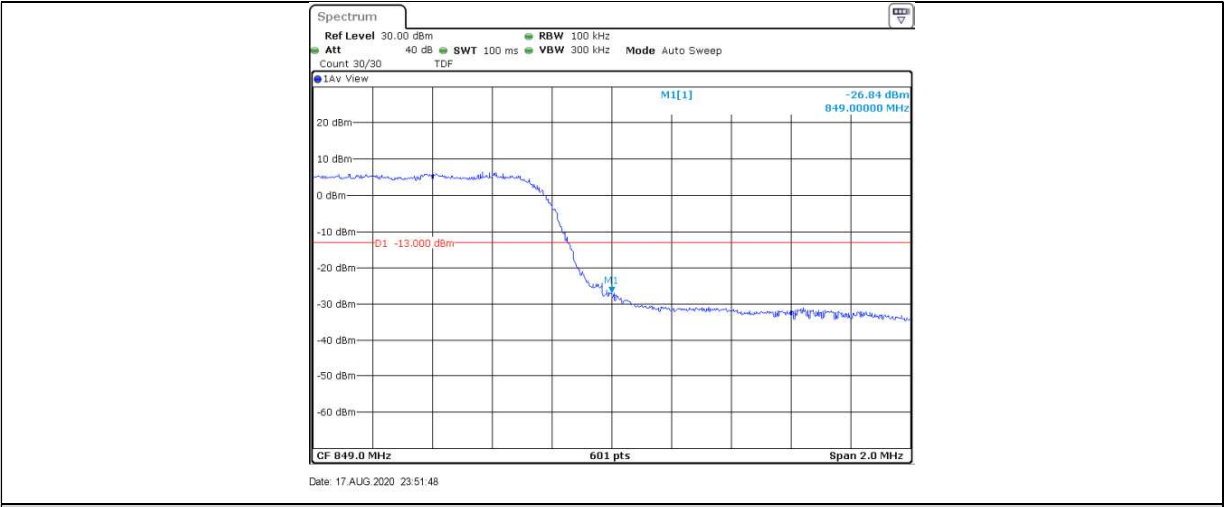

Band5-5MHz-QPSK-20625-25RB#0