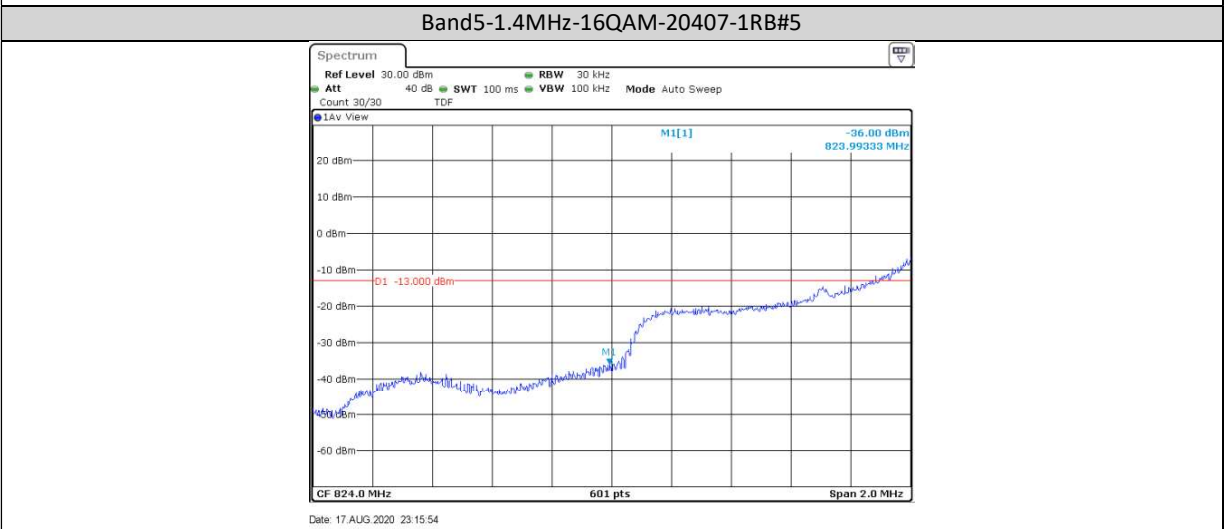

Band5-1.4MHz-QPSK-20407-6RB#0

Band5-1.4MHz-QPSK-20643-1RB#0

Band5-1.4MHz-QPSK-20643-1RB#5

Band5-1.4MHz-QPSK-20643-6RB#0

Band5-1.4MHz-16QAM-20643-1RB#0

Band5-1.4MHz-16QAM-20643-1RB#5

Band5-1.4MHz-16QAM-20643-6RB#0