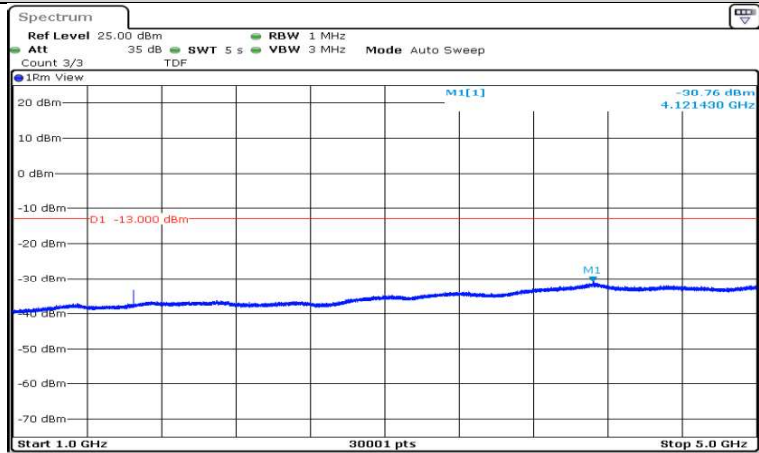

Band5-1.4MHz-QPSK-20407-1RB#0-Range4:1000~5000MHz

P
Date: 22.SEP.2020 11:01:22