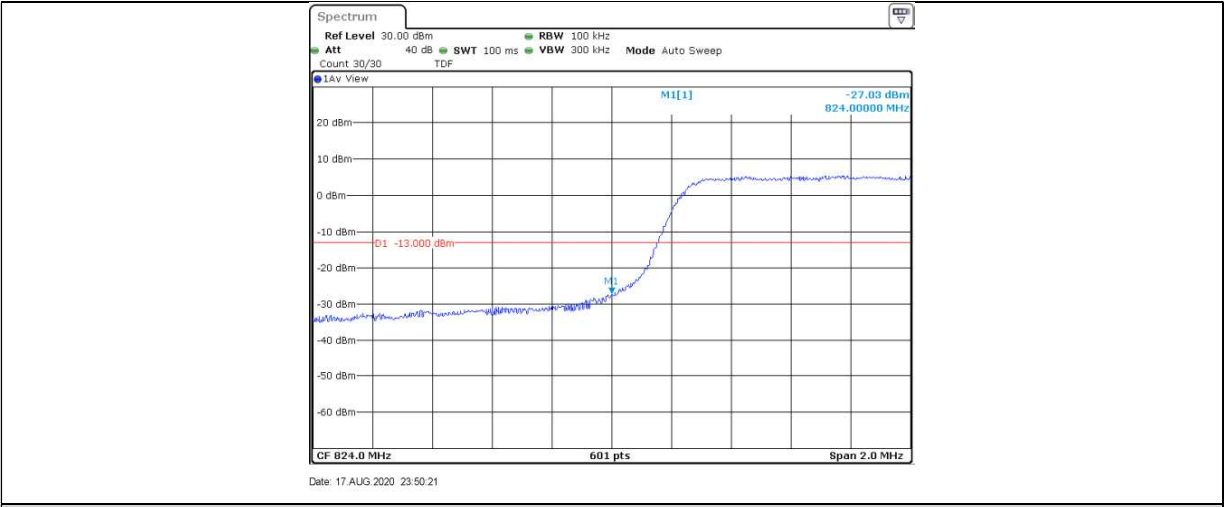

Band5-5MHz-QPSK-20425-25RB#0