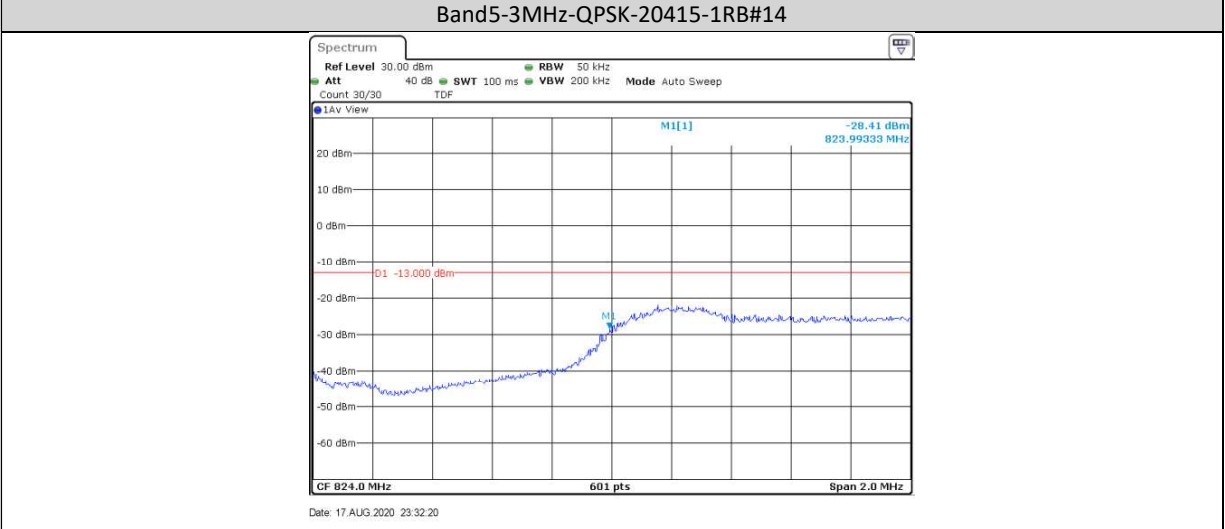

Band5-1.4MHz-QPSK-20407-6RB#0

Band5-1.4MHz-QPSK-20643-1RB#0

Band5-1.4MHz-QPSK-20643-1RB#5

Band5-1.4MHz-QPSK-20643-6RB#0

Band5-1.4MHz-16QAM-20643-1RB#0

Band5-1.4MHz-16QAM-20643-1RB#5

Band5-1.4MHz-16QAM-20643-6RB#0