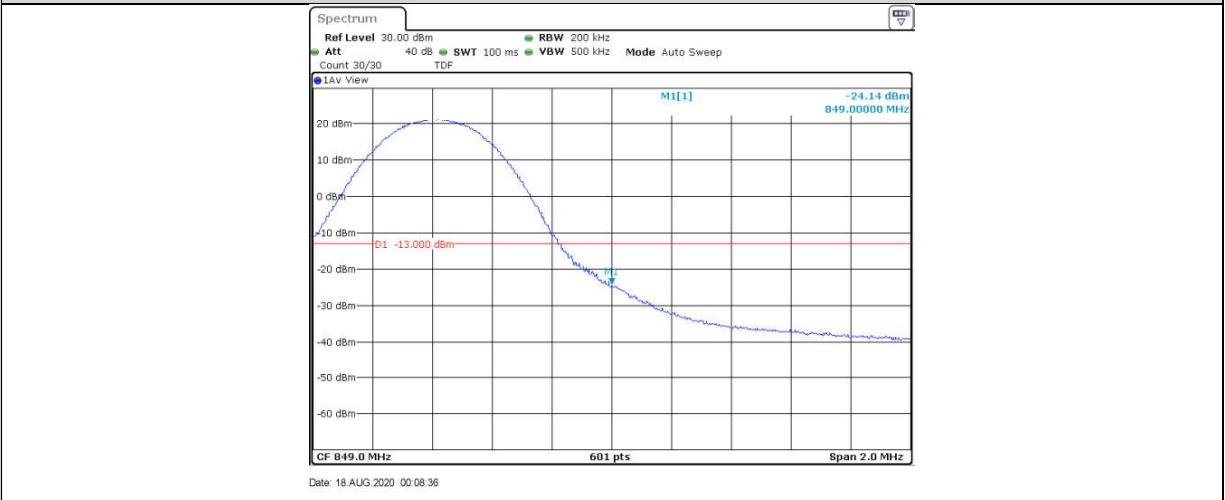

Band5-10MHz-QPSK-20600-1RB#49