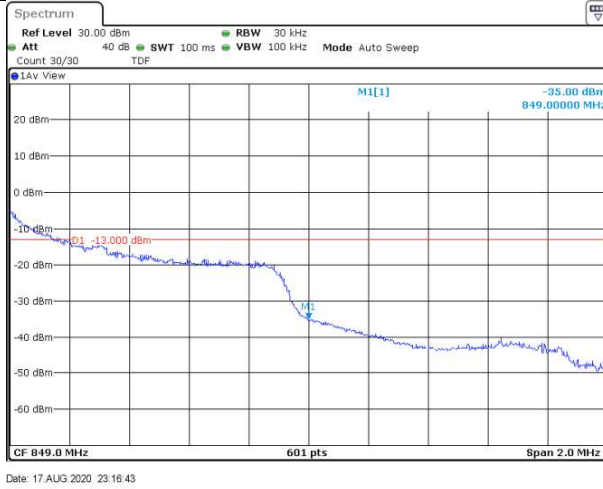

Band5-1.4MHz-QPSK-20643-1RB#0