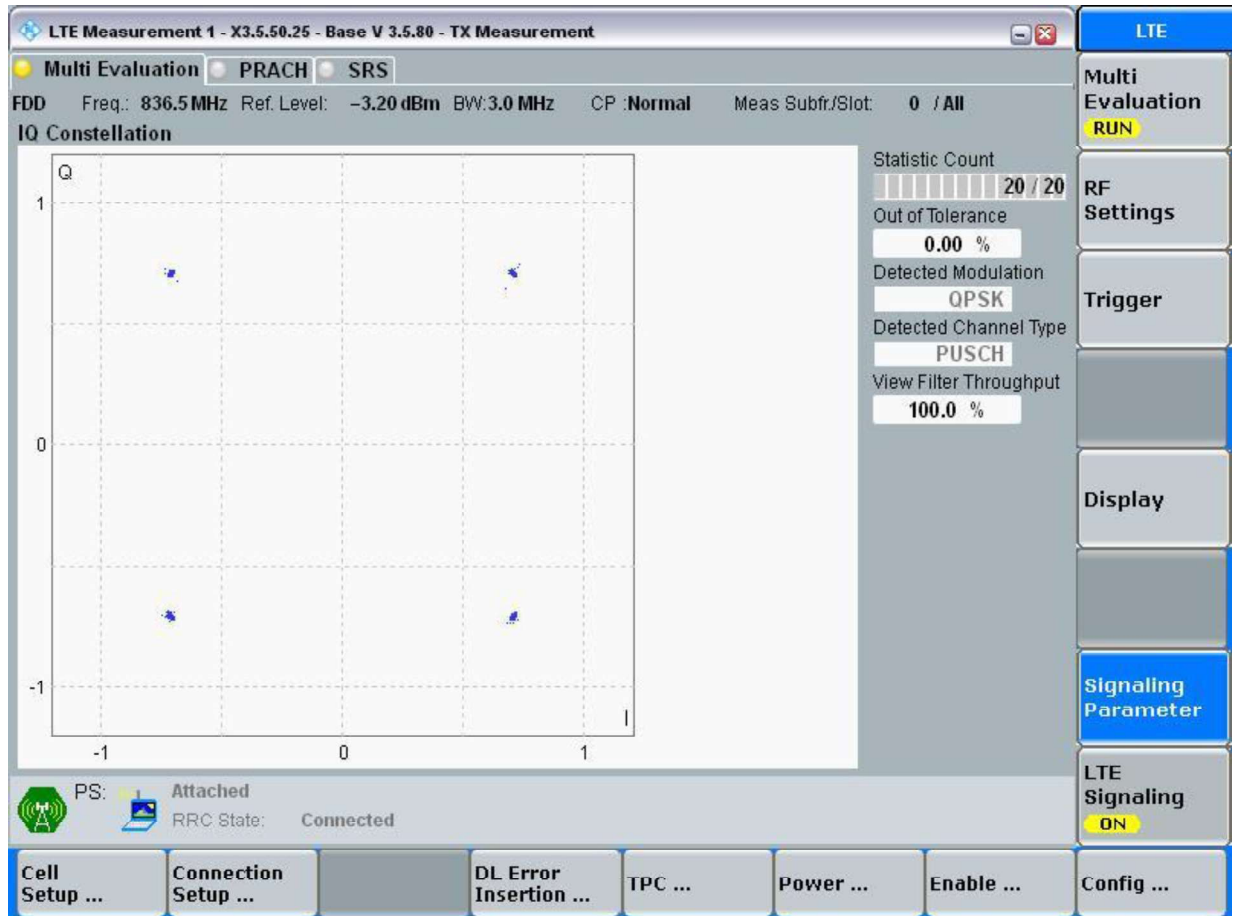

Test Plots

Test Band = BAND5

Test Mode = LTE/TM1

Test Bandwidth = 1.4MHz

Test Channel = MCH

Test RB = RB6#0

Test Bandwidth = 3 MHz

Test Channel = MCH

Test RB = RB15#0

Test Channel = MCH

Test RB = RB25#0

Test Bandwidth = 10MHz

Test Channel = MCH

Test RB = RB50#0

Test Mode = LTE/TM2

Bandwidth = 1.4MHz