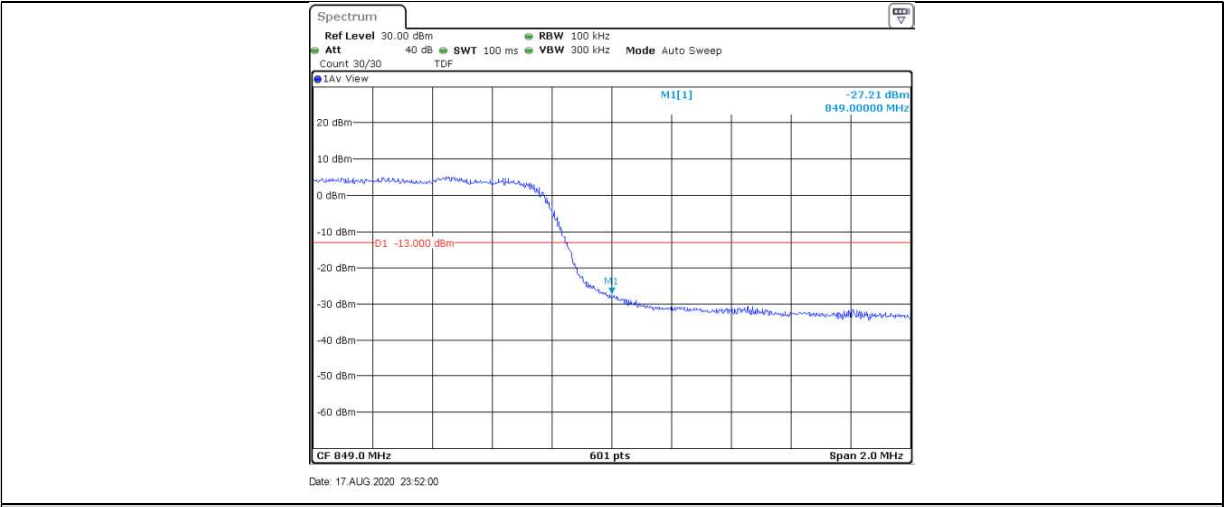

Band5-5MHz-16QAM-20625-25RB#0