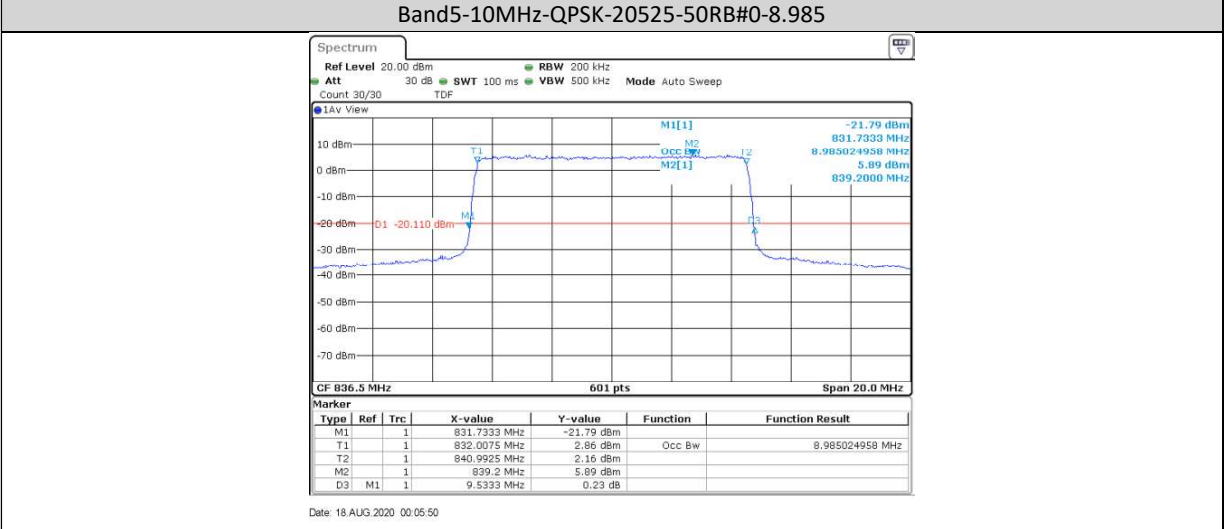

$$\text{EIRP [dBm]} = \text{SGP [dBm]} - \text{Cable Loss [dB]} + \text{Gain [dBi]}$$

b, SGP=Signal Generator Level

c, Antenna gain of LTE Band 5 is -2.0dBi.

Note2: SET Span=1.5*OBW

SET RBW=1%of the OBW,not to exceed 1MHz

Test Plots

Band5-3MHz-QPSK-20415-15RB#0-2.696

Band5-3MHz-16QAM-20415-15RB#0-2.696

Band5-5MHz-QPSK-20425-25RB#0-4.496

Band5-5MHz-16QAM-20425-25RB#0-4.496

Band5-10MHz-QPSK-20450-50RB#0-8.985

Appendix E: Band Edges Compliance