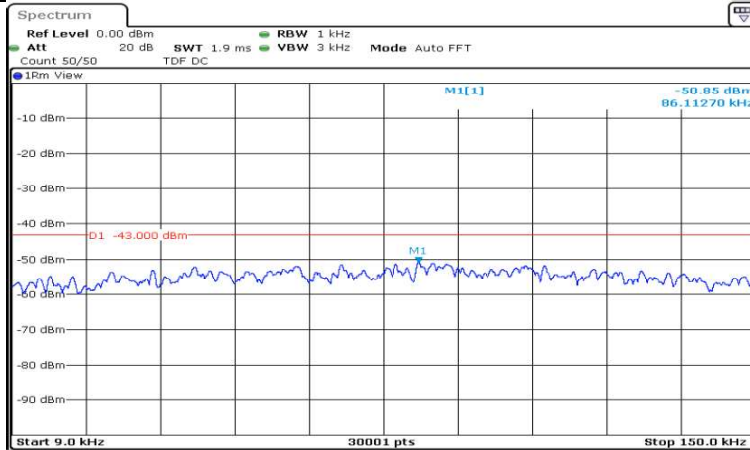

P
Date: 22.SEP.2020 11:00:59

Band5-1.4MHz-QPSK-20407-1RB#0-Range4:1000~5000MHz

P
Date: 22.SEP.2020 11:01:22

Band5-1.4MHz-QPSK-20407-1RB#0-Range5:5000~12000MHz

P
Date: 22.SEP.2020 11:01:45

Band5-1.4MHz-QPSK-20407-1RB#0-Range6:12000~26500MHz

P
 Date: 22 SEP 2020 11:02:08

Band5-1.4MHz-QPSK-20525-1RB#0-Range1:0.009~0.15MHz

P
 Date: 22 SEP 2020 11:03:49

Band5-1.4MHz-QPSK-20525-1RB#0-Range2:0.15~30MHz

P
 Date: 22 SEP 2020 11:03:55

Band5-1.4MHz-QPSK-20525-1RB#0-Range3:30~1000MHz