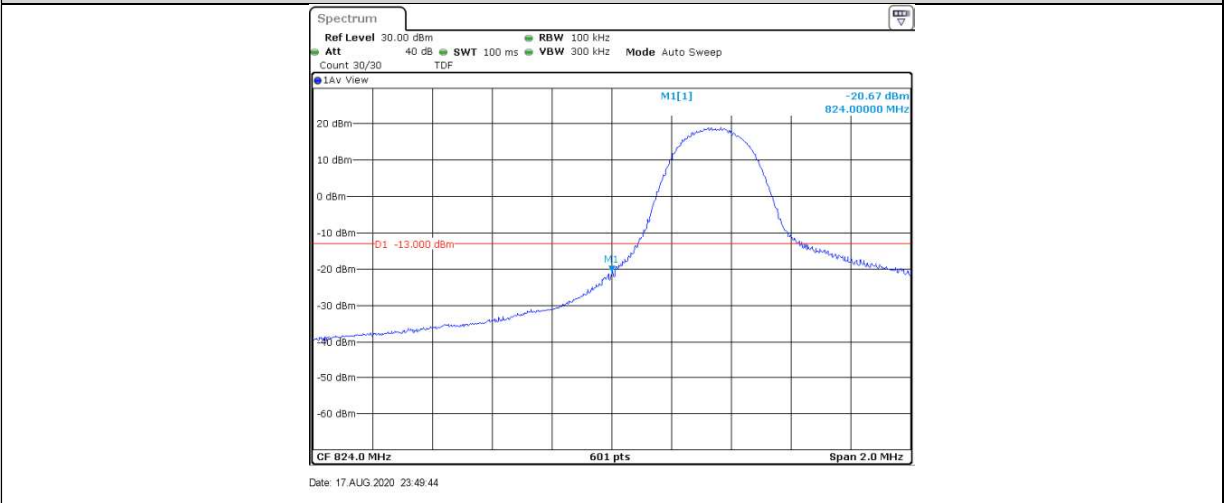

Band5-5MHz-16QAM-20425-1RB#0