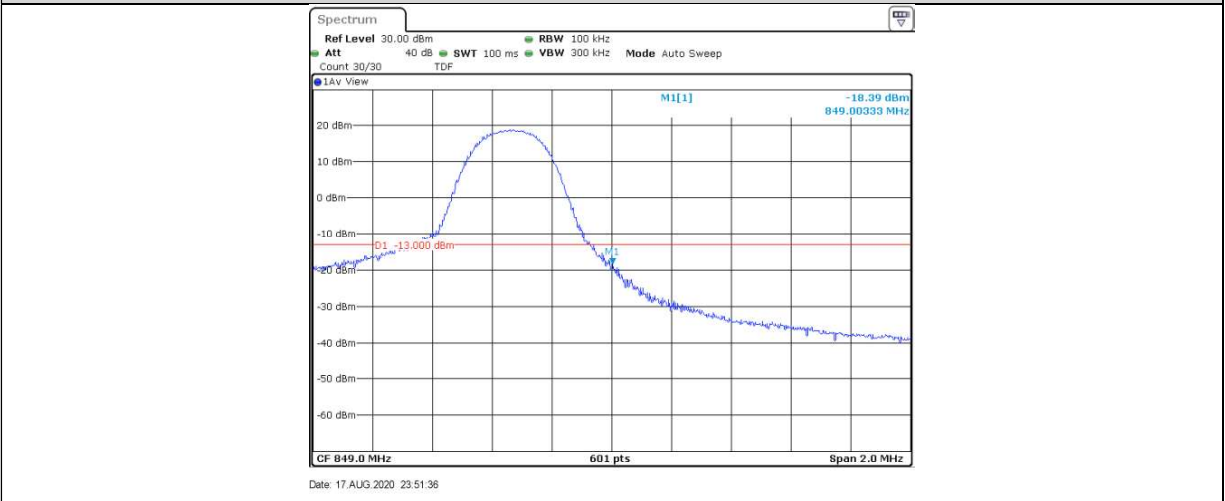

Band5-5MHz-16QAM-20425-1RB#24

Band5-5MHz-16QAM-20425-1RB#0

Band5-5MHz-16QAM-20425-25RB#0

Band5-5MHz-16QAM-20625-1RB#24

Band5-5MHz-16QAM-20625-1RB#0

Band5-5MHz-16QAM-20625-25RB#0

Band5-10MHz-QPSK-20450-50RB#0