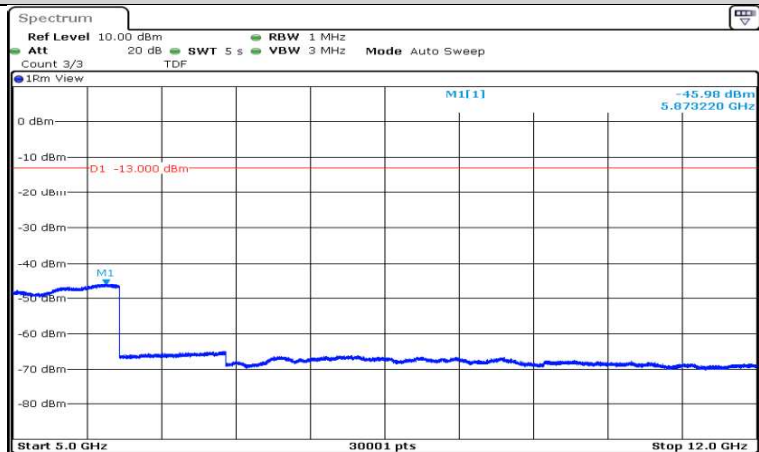

Band5-1.4MHz-QPSK-20407-1RB#0-Range5:5000~12000MHz

P
Date: 22.SEP.2020 11:01:45

Band5-1.4MHz-QPSK-20407-1RB#0-Range6:12000~26500MHz