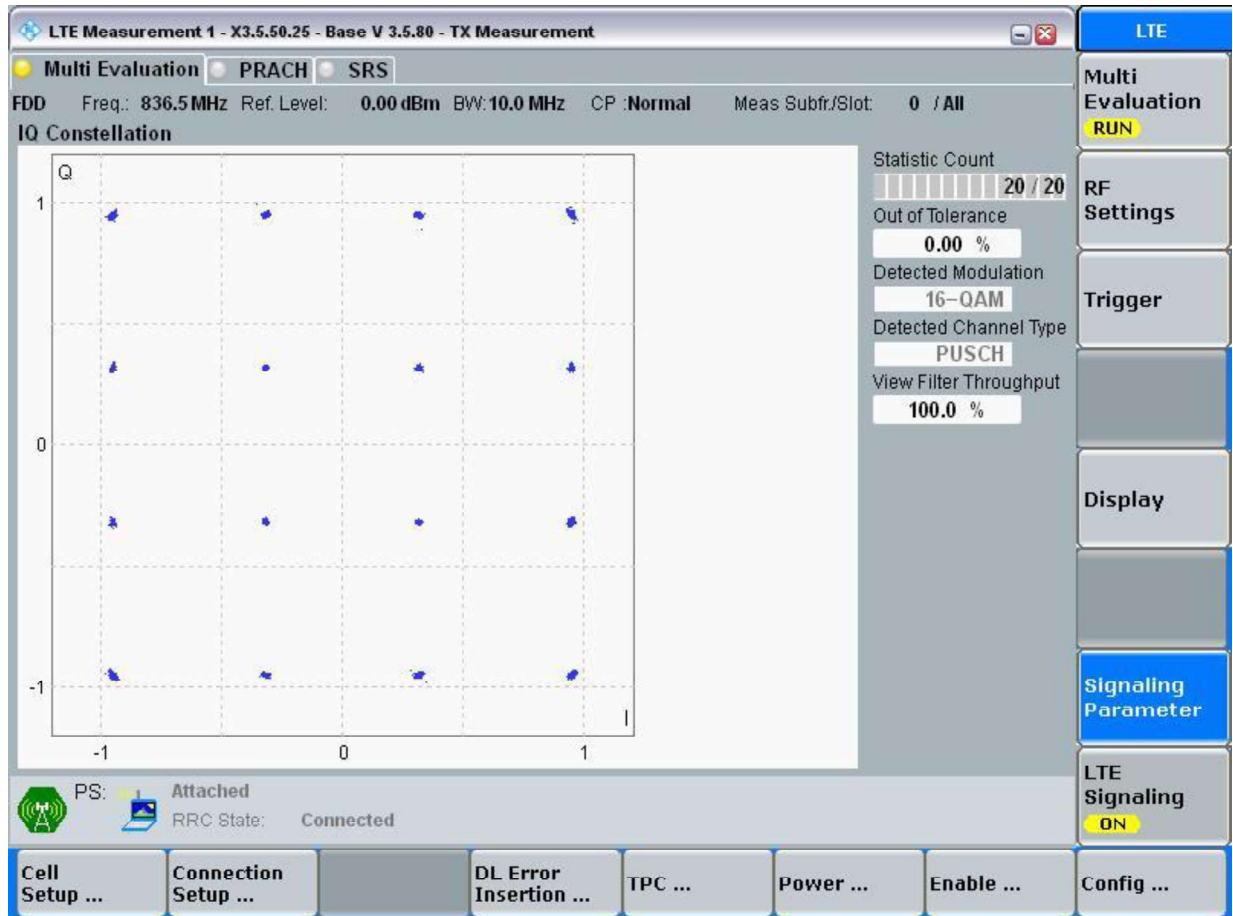

Test Bandwidth = 10MHz

Test Channel = MCH

Test RB = RB50#0