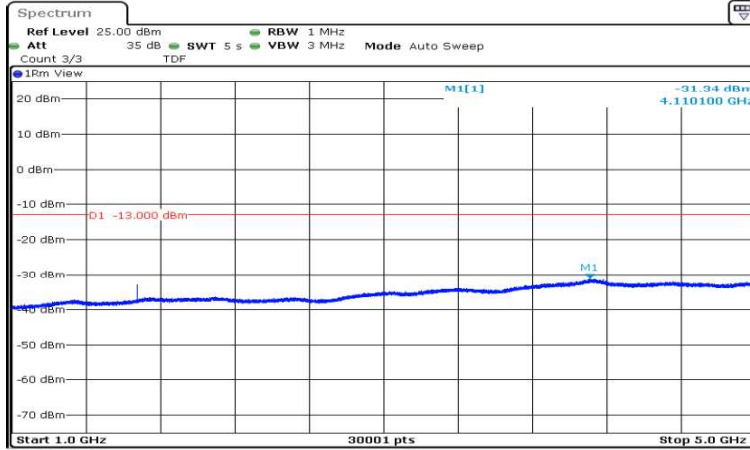

Band5-1.4MHz-QPSK-20525-1RB#0-Range4:1000~5000MHz

P
Date: 22.SEP.2020 11:04:27