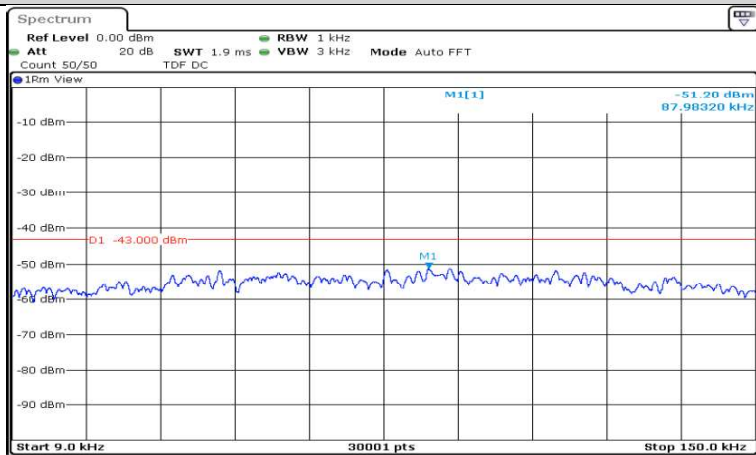

Total Quality. Assured.

Band5	10MHz	16QAM	20600	1RB#0	Range4:1000~5000MHz	-31.46	PASS
Band5	10MHz	16QAM	20600	1RB#0	Range5:5000~12000MHz	-45.98	PASS
Band5	10MHz	16QAM	20600	1RB#0	Range6:12000~26500MHz	-61.56	PASS

Band5-1.4MHz-QPSK-20407-1RB#0-Range1:0.009~0.15MHz

P
Date: 22-SEP-2020 11:00:44