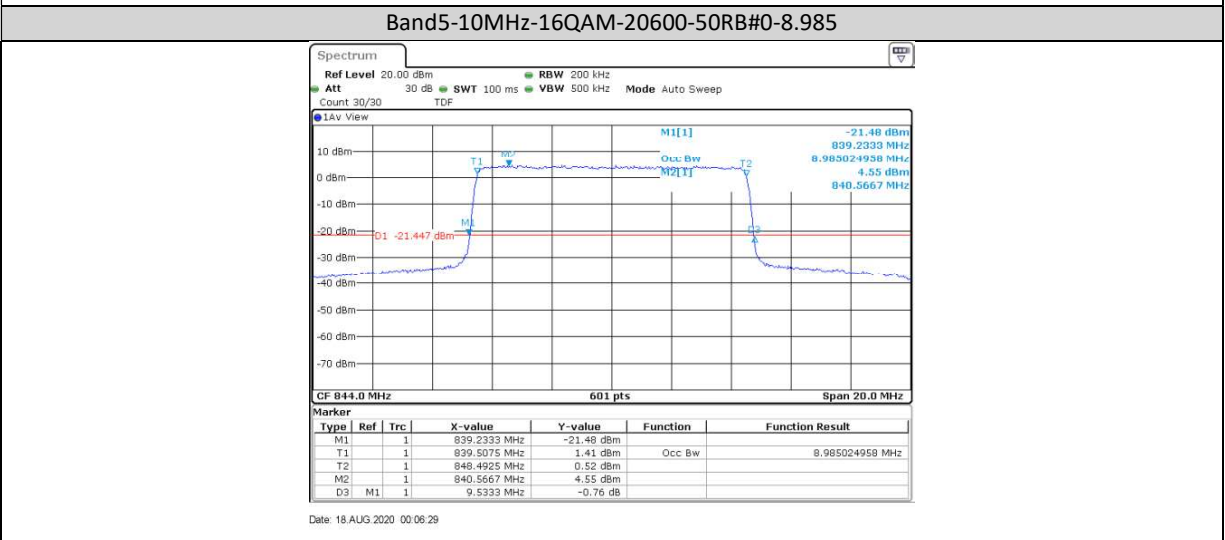

$$\text{EIRP [dBm]} = \text{SGP [dBm]} - \text{Cable Loss [dB]} + \text{Gain [dBi]}$$

b, SGP=Signal Generator Level

c, Antenna gain of LTE Band 5 is -2.0dBi.

Note2: SET Span=1.5*OBW

SET RBW=1%of the OBW,not to exceed 1MHz

Test Plots

Band5-3MHz-QPSK-20415-15RB#0-2.696

Band5-3MHz-16QAM-20415-15RB#0-2.696

Band5-5MHz-QPSK-20425-25RB#0-4.496

Band5-5MHz-16QAM-20425-25RB#0-4.496

Band5-10MHz-QPSK-20450-50RB#0-8.985

Appendix E: Band Edges Compliance