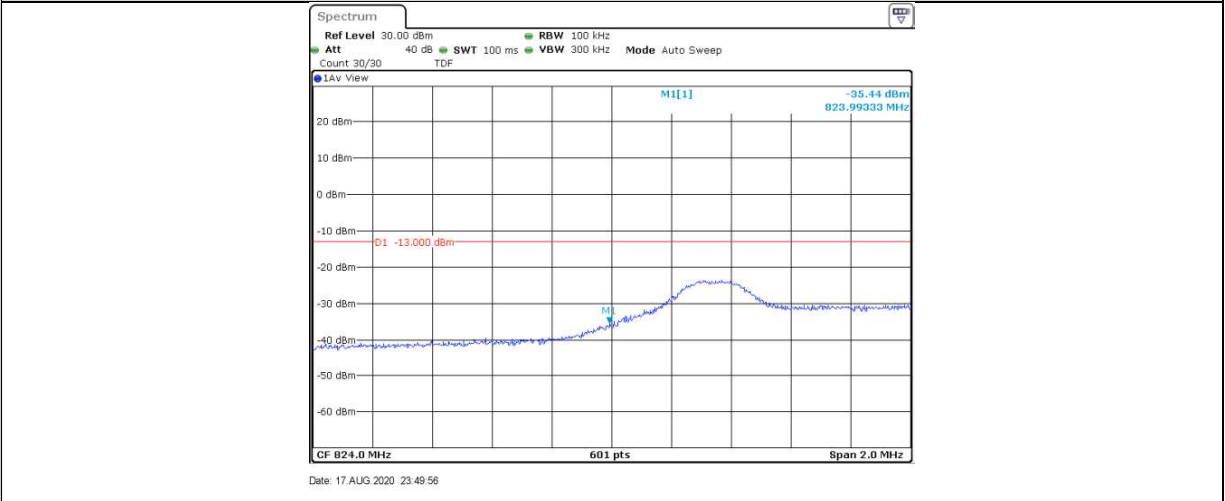

Band5-5MHz-QPSK-20425-1RB#24