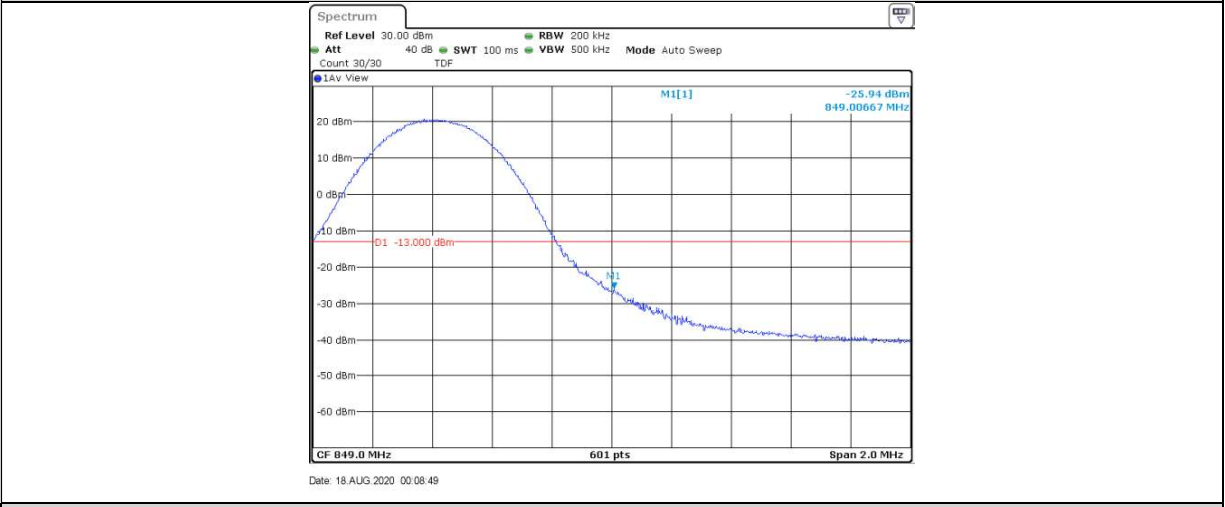

Band5-10MHz-QPSK-20600-1RB#0

Band5-10MHz-QPSK-20600-1RB#49

Band5-10MHz-QPSK-20600-50RB#0

Band5-10MHz-16QAM-20600-1RB#0

Band5-10MHz-16QAM-20600-1RB#49

Band5-10MHz-16QAM-20600-50RB#0

Appendix F: Spurious Emission at Antenna Terminals