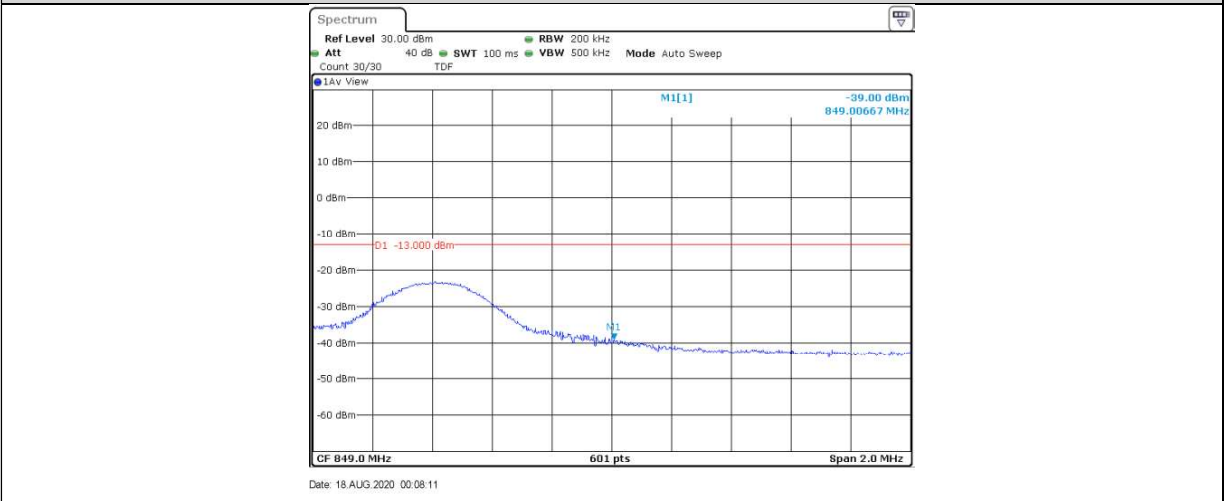

Band5-10MHz-QPSK-20600-1RB#0