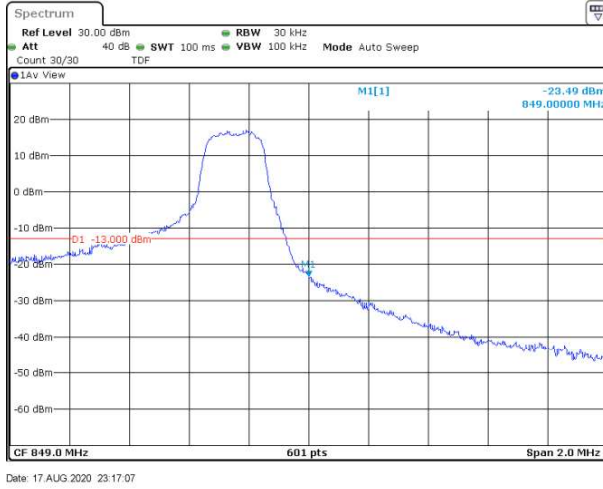

Band5-1.4MHz-QPSK-20643-1RB#5

Band5-1.4MHz-QPSK-20643-6RB#0