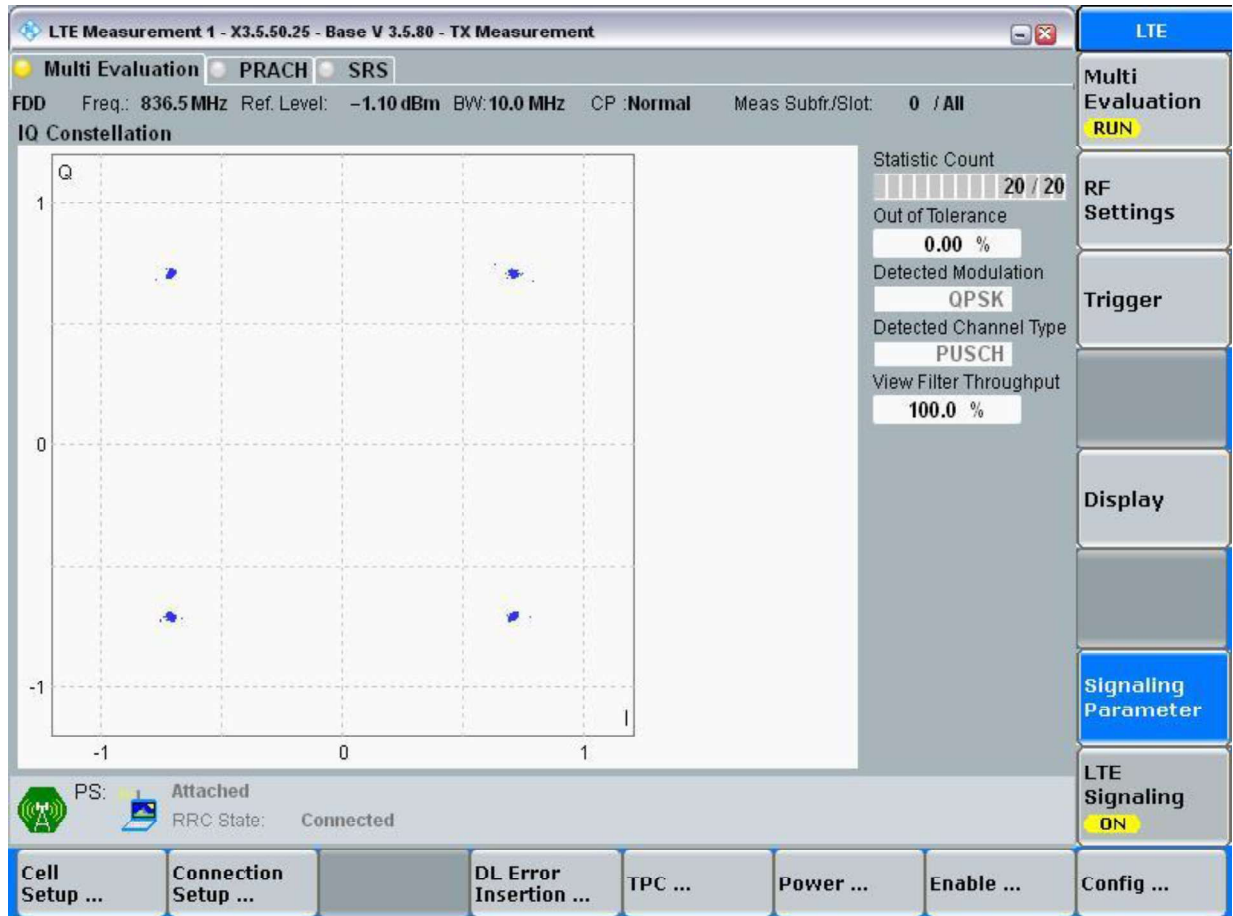

Test Plots

Test Band = BAND5

Test Mode = LTE/TM1

Test Bandwidth = 1.4MHz

Test Channel = MCH

Test RB = RB6#0

Test Bandwidth = 3 MHz

Test Channel = MCH

Test RB = RB15#0

Test Channel = MCH

Test RB = RB25#0

Test Bandwidth = 10MHz

Test Channel = MCH

Test RB = RB50#0

Test Mode = LTE/TM2

Bandwidth = 1.4MHz

Test Channel = MCH

Test RB = RB6#0

Test Bandwidth = 3MHz

Test Channel = MCH

Test RB = RB15#0

Test Bandwidth = 5MHz

Test Channel = MCH

Test RB = RB25#0