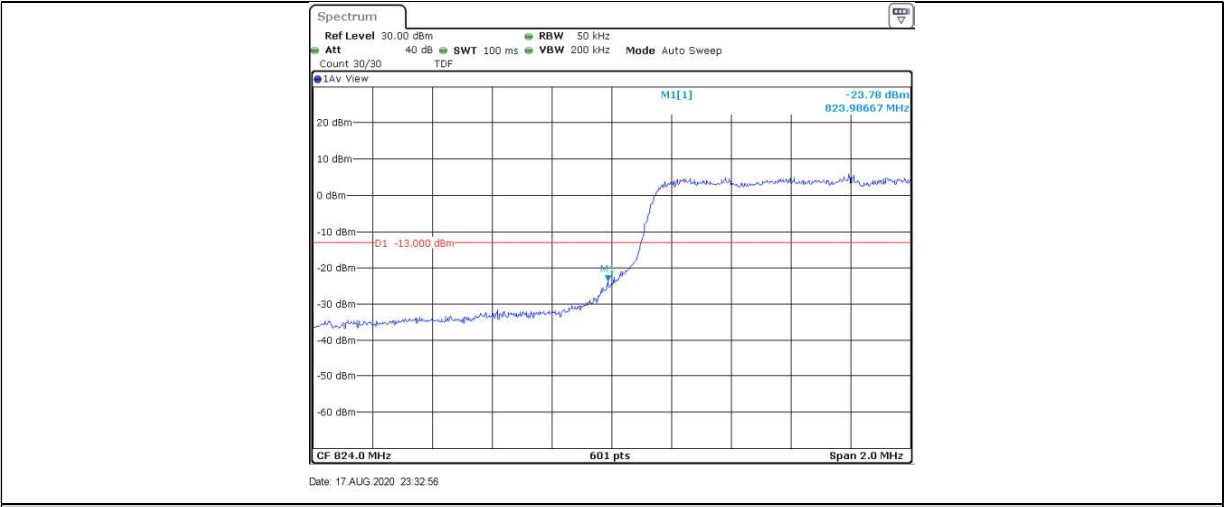

Band5-3MHz-16QAM-20415-15RB#0