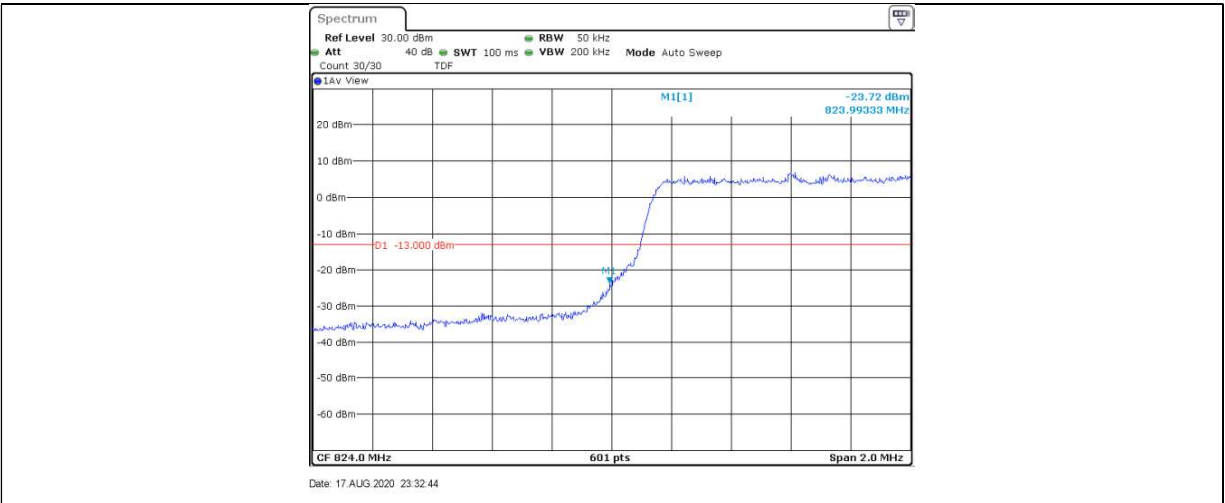

Band5-3MHz-QPSK-20415-15RB#0