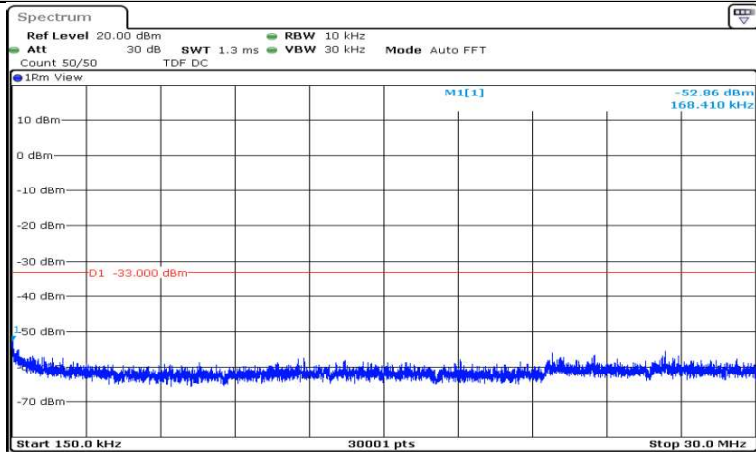

Band5-1.4MHz-QPSK-20407-1RB#0-Range2:0.15~30MHz

P
Date: 22-SEP-2020 11:00:50