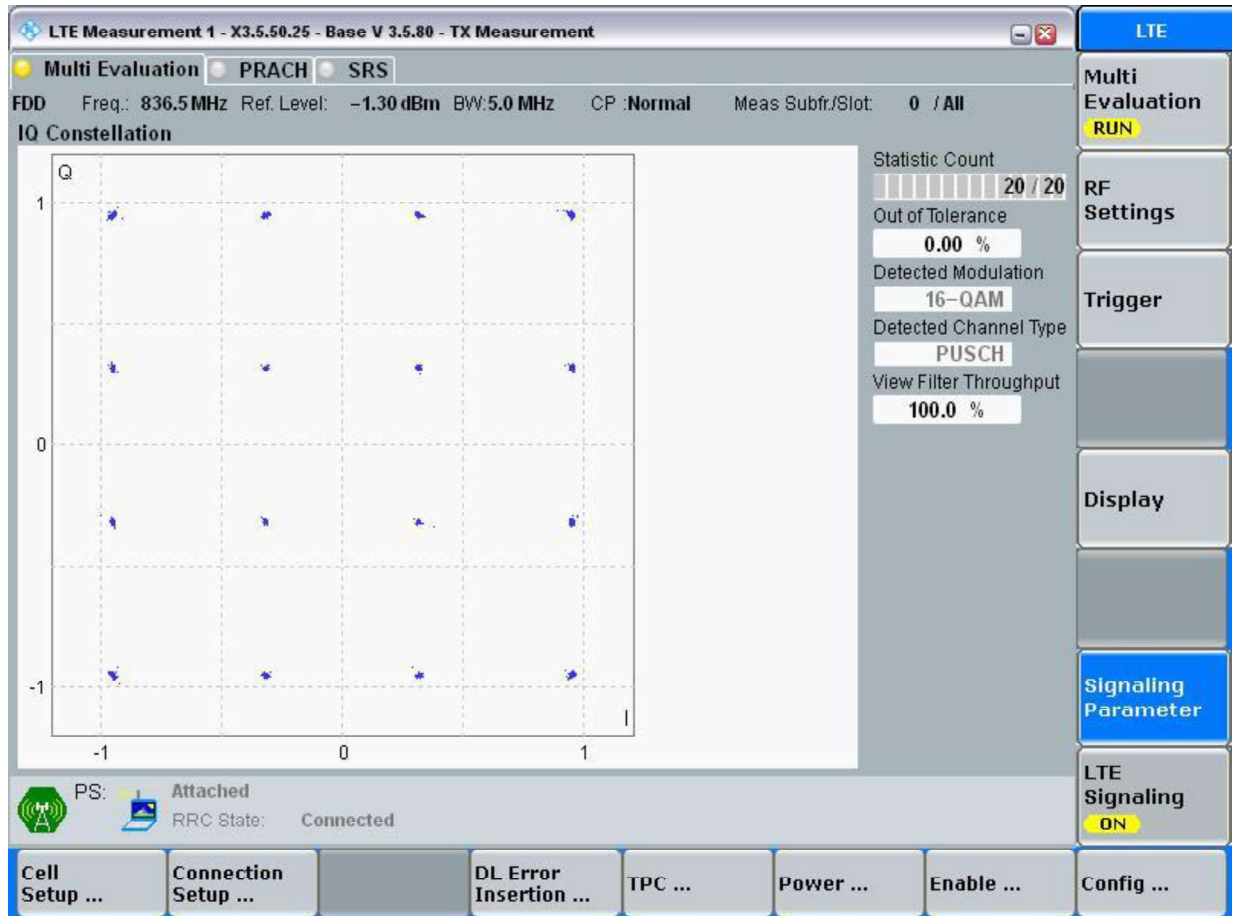

Test RB = RB15#0

Test Channel = MCH

Test RB = RB25#0

Test Bandwidth = 10MHz

Test Channel = MCH

Test RB = RB50#0

Test Mode = LTE/TM2

Bandwidth = 1.4MHz

Test Channel = MCH

Test RB = RB6#0

Test Bandwidth = 3MHz

Test Channel = MCH

Test RB = RB15#0

Test Bandwidth = 5MHz

Test Channel = MCH

Test RB = RB25#0