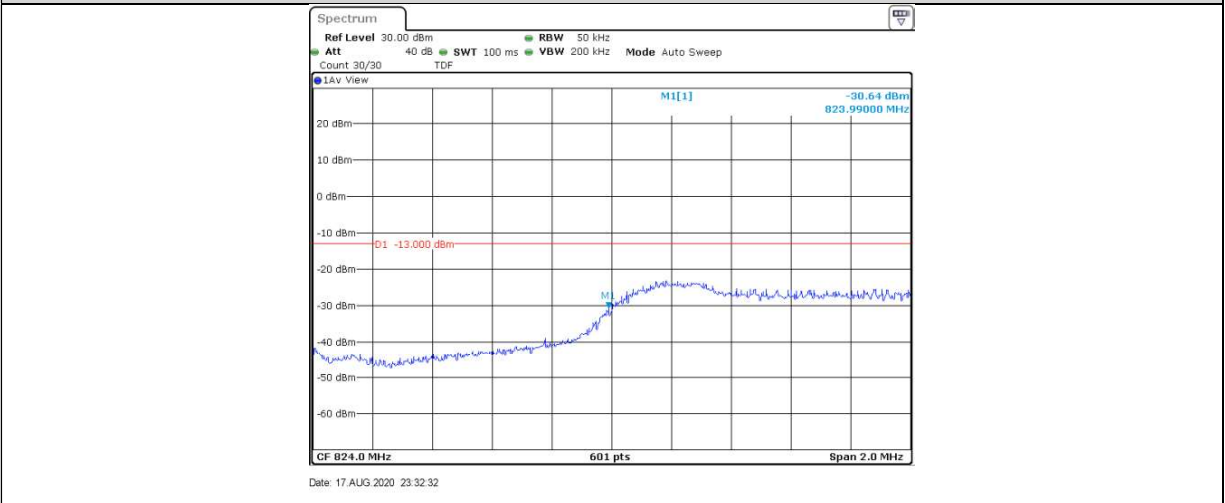

Band5-3MHz-16QAM-20415-1RB#14