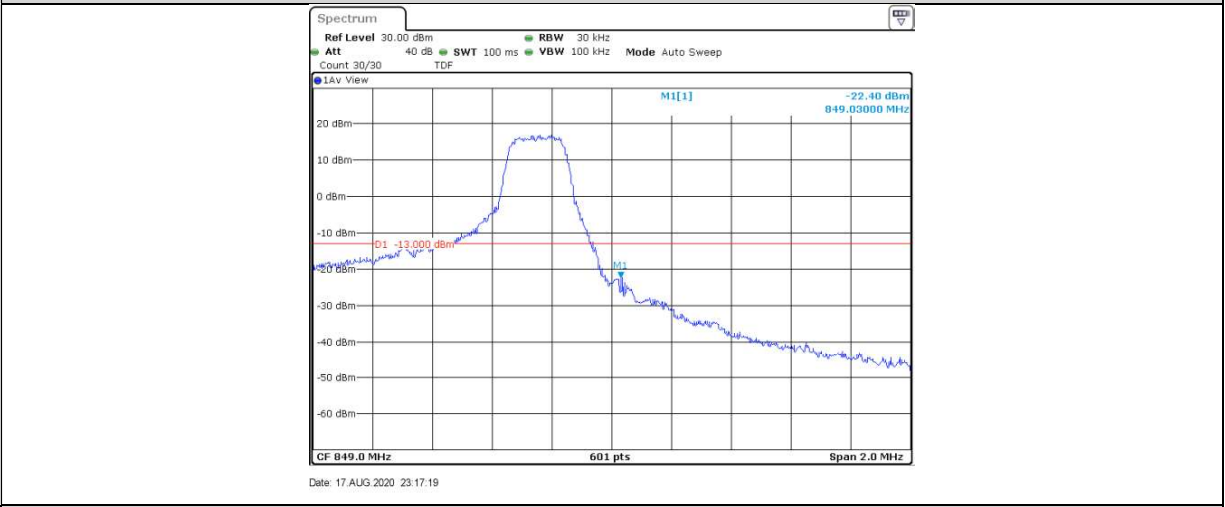

Band5-1.4MHz-QPSK-20407-6RB#0

Band5-1.4MHz-QPSK-20643-1RB#0

Band5-1.4MHz-QPSK-20643-1RB#5

Band5-1.4MHz-QPSK-20643-6RB#0

Band5-1.4MHz-16QAM-20643-1RB#0

Band5-1.4MHz-16QAM-20643-1RB#5

Band5-1.4MHz-16QAM-20643-6RB#0