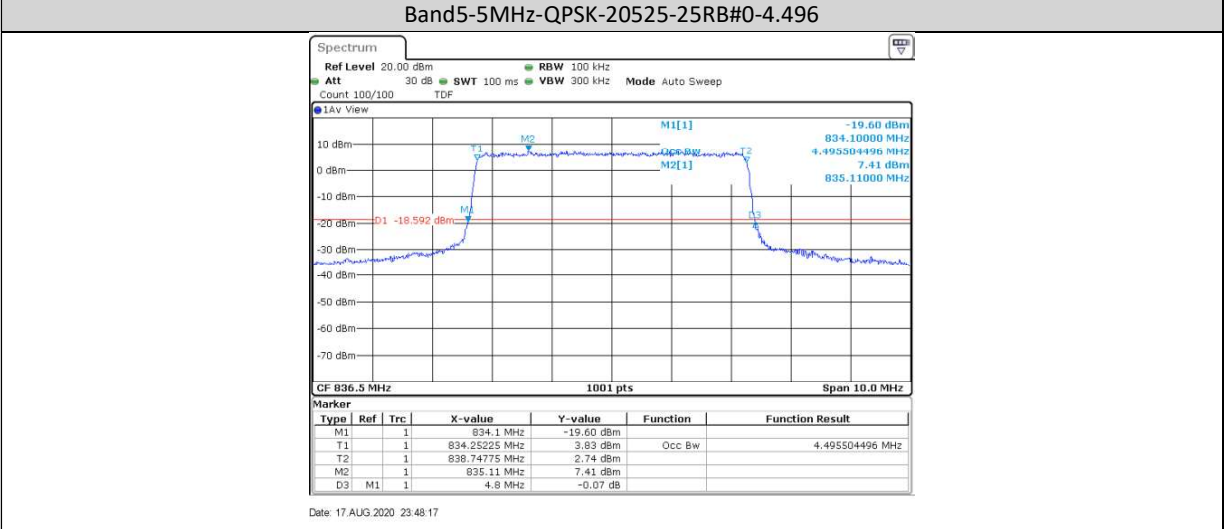

$$\text{EIRP [dBm]} = \text{SGP [dBm]} - \text{Cable Loss [dB]} + \text{Gain [dBi]}$$

b, SGP=Signal Generator Level

c, Antenna gain of LTE Band 5 is -2.0dBi.

Note2: SET Span=1.5*OBW

SET RBW=1%of the OBW,not to exceed 1MHz

Test Plots

Band5-3MHz-QPSK-20415-15RB#0-2.696

Band5-3MHz-16QAM-20415-15RB#0-2.696

Band5-5MHz-QPSK-20425-25RB#0-4.496

Band5-5MHz-16QAM-20425-25RB#0-4.496

Band5-10MHz-QPSK-20450-50RB#0-8.985

Appendix E: Band Edges Compliance