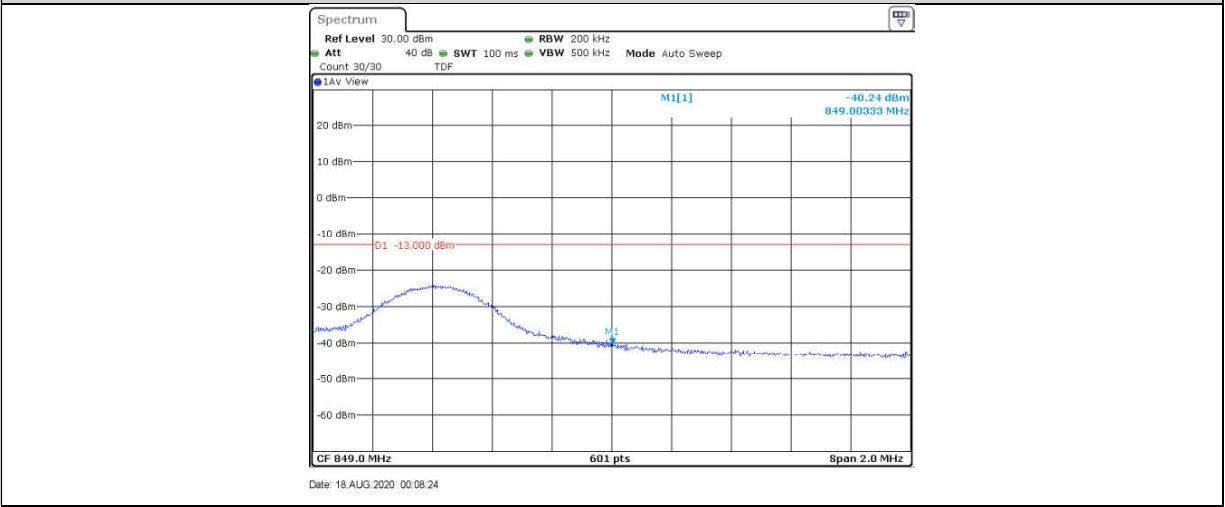

Band5-10MHz-QPSK-20600-1RB#0

Band5-10MHz-QPSK-20600-1RB#49

Band5-10MHz-QPSK-20600-50RB#0

Band5-10MHz-16QAM-20600-1RB#0

Band5-10MHz-16QAM-20600-1RB#49

Band5-10MHz-16QAM-20600-50RB#0

Appendix F: Spurious Emission at Antenna Terminals