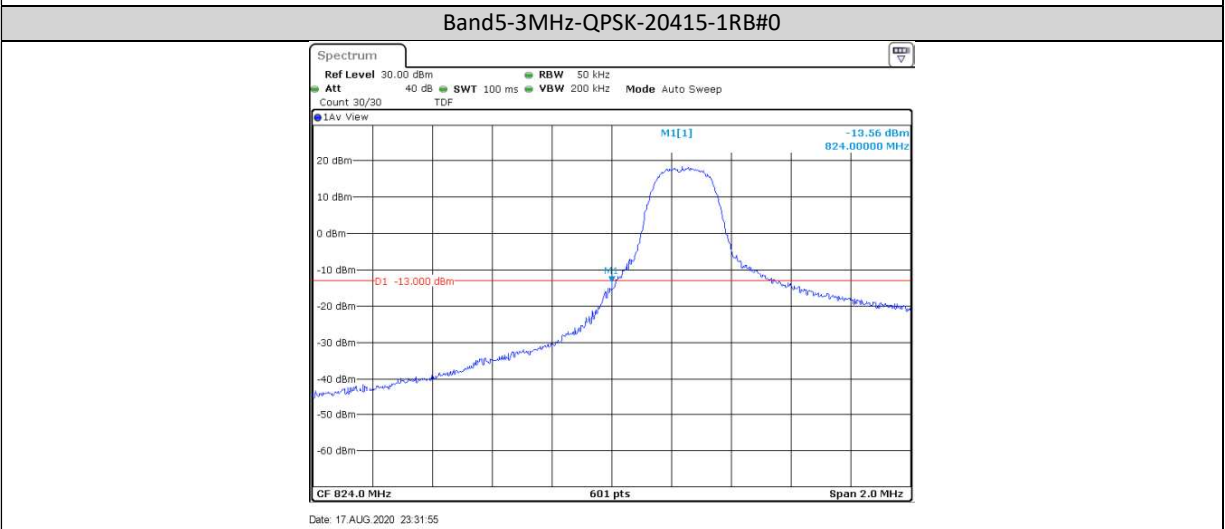

Band5-1.4MHz-QPSK-20407-6RB#0

Band5-1.4MHz-QPSK-20643-1RB#0

Band5-1.4MHz-QPSK-20643-1RB#5

Band5-1.4MHz-QPSK-20643-6RB#0

Band5-1.4MHz-16QAM-20643-1RB#0

Band5-1.4MHz-16QAM-20643-1RB#5

Band5-1.4MHz-16QAM-20643-6RB#0