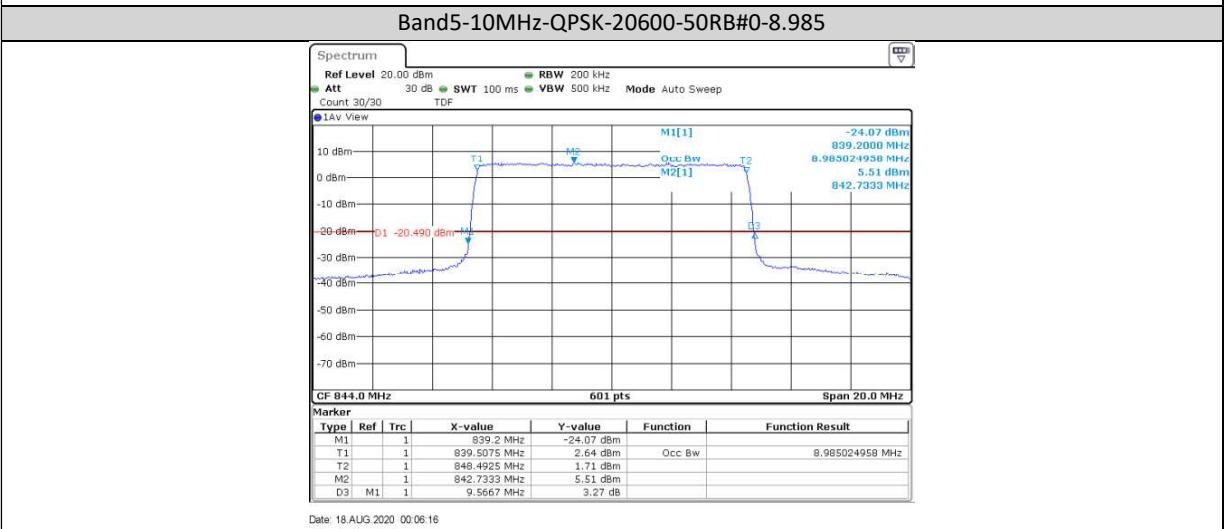

$$\text{EIRP [dBm]} = \text{SGP [dBm]} - \text{Cable Loss [dB]} + \text{Gain [dBi]}$$

b, SGP=Signal Generator Level

c, Antenna gain of LTE Band 5 is -2.0dBi.

Note2: SET Span=1.5*OBW

SET RBW=1%of the OBW,not to exceed 1MHz

Test Plots

Band5-3MHz-QPSK-20415-15RB#0-2.696

Band5-3MHz-16QAM-20415-15RB#0-2.696

Band5-5MHz-QPSK-20425-25RB#0-4.496

Band5-5MHz-16QAM-20425-25RB#0-4.496

Band5-10MHz-QPSK-20450-50RB#0-8.985

Appendix E: Band Edges Compliance