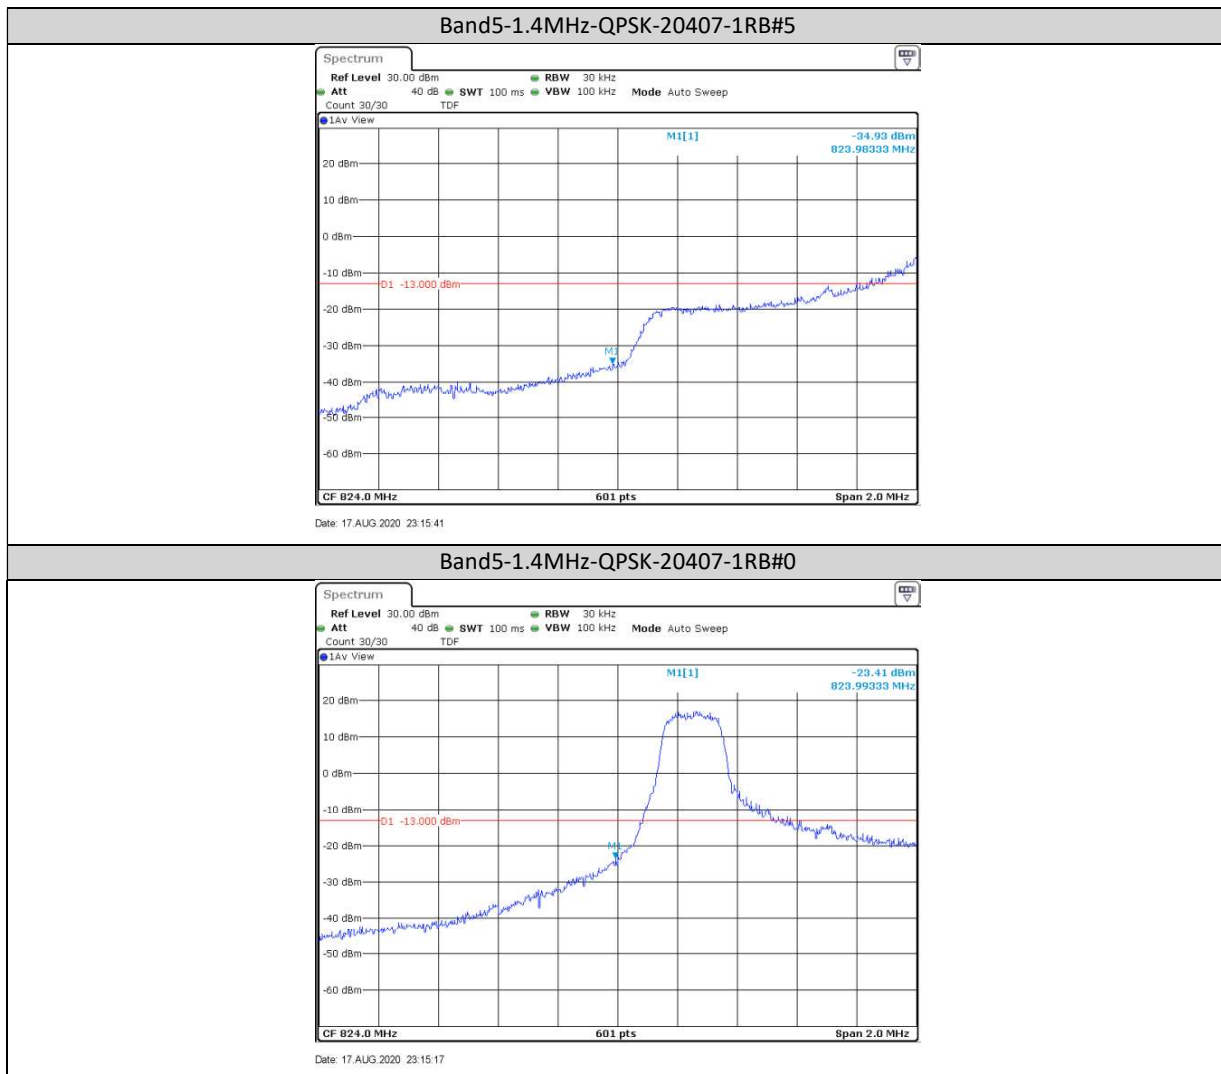

Total Quality. Assured.

Band5	10MHz	16QAM	20450	50RB#0	-30.97	PASS
Band5	10MHz	16QAM	20600	1RB#0	-40.24	PASS
Band5	10MHz	16QAM	20600	1RB#49	-25.94	PASS
Band5	10MHz	16QAM	20600	50RB#0	-31.24	PASS

Test Graphs