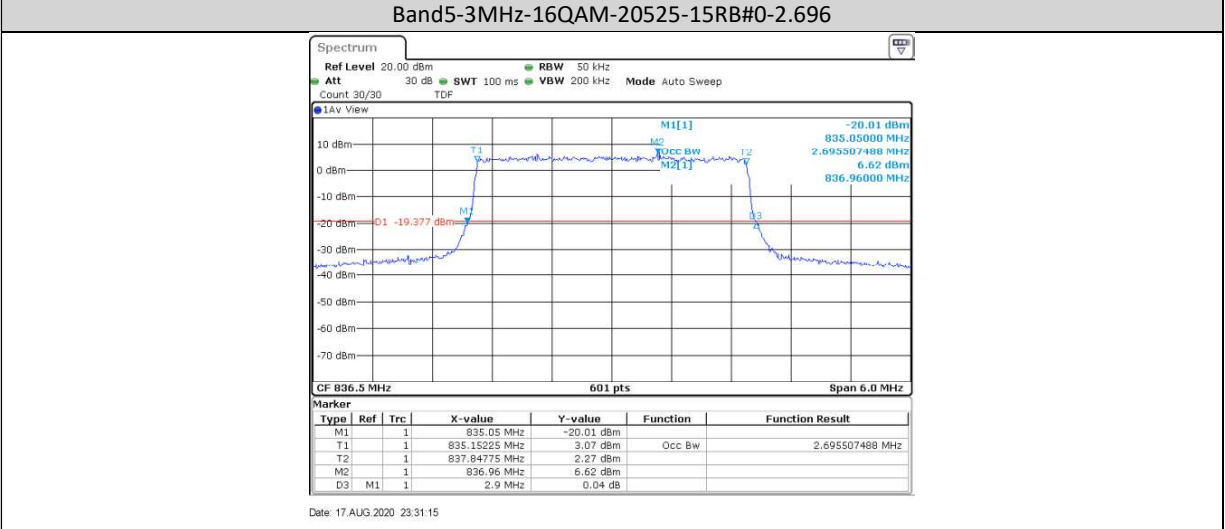

$$\text{EIRP [dBm]} = \text{SGP [dBm]} - \text{Cable Loss [dB]} + \text{Gain [dBi]}$$

b, SGP=Signal Generator Level

c, Antenna gain of LTE Band 5 is -2.0dBi.

Note2: SET Span=1.5*OBW

SET RBW=1%of the OBW,not to exceed 1MHz

Test Plots

Band5-3MHz-QPSK-20415-15RB#0-2.696

Band5-3MHz-16QAM-20415-15RB#0-2.696

Band5-5MHz-QPSK-20425-25RB#0-4.496

Band5-5MHz-16QAM-20425-25RB#0-4.496

Band5-10MHz-QPSK-20450-50RB#0-8.985

Appendix E: Band Edges Compliance