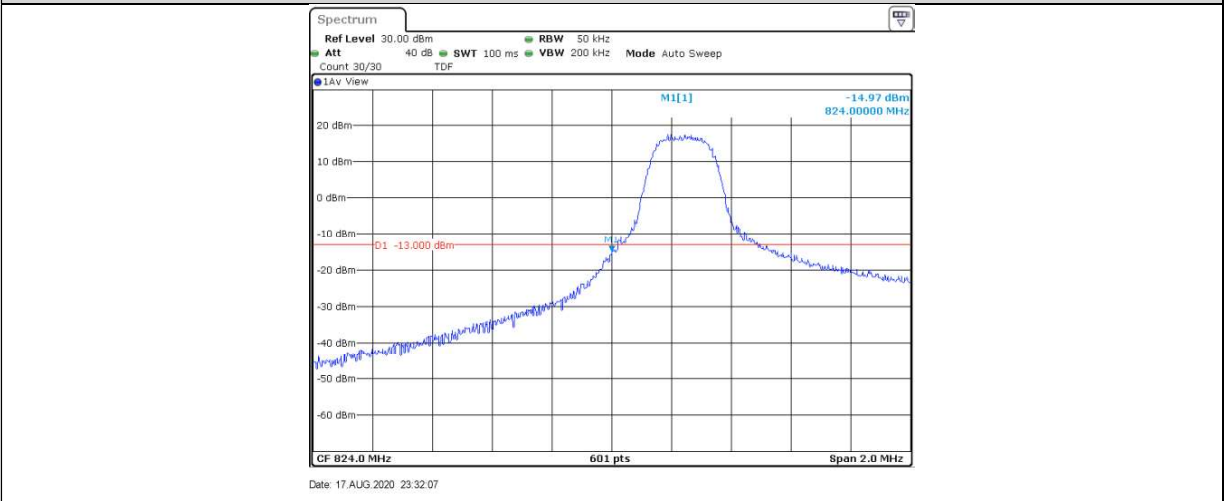

Band5-3MHz-16QAM-20415-1RB#0