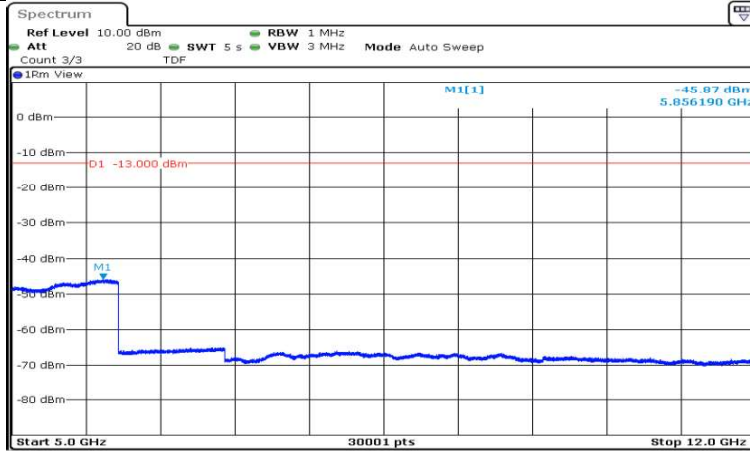

Band5-1.4MHz-QPSK-20525-1RB#0-Range5:5000~12000MHz

P
Date: 22.SEP.2020 11:04:50

Band5-1.4MHz-QPSK-20525-1RB#0-Range6:12000~26500MHz