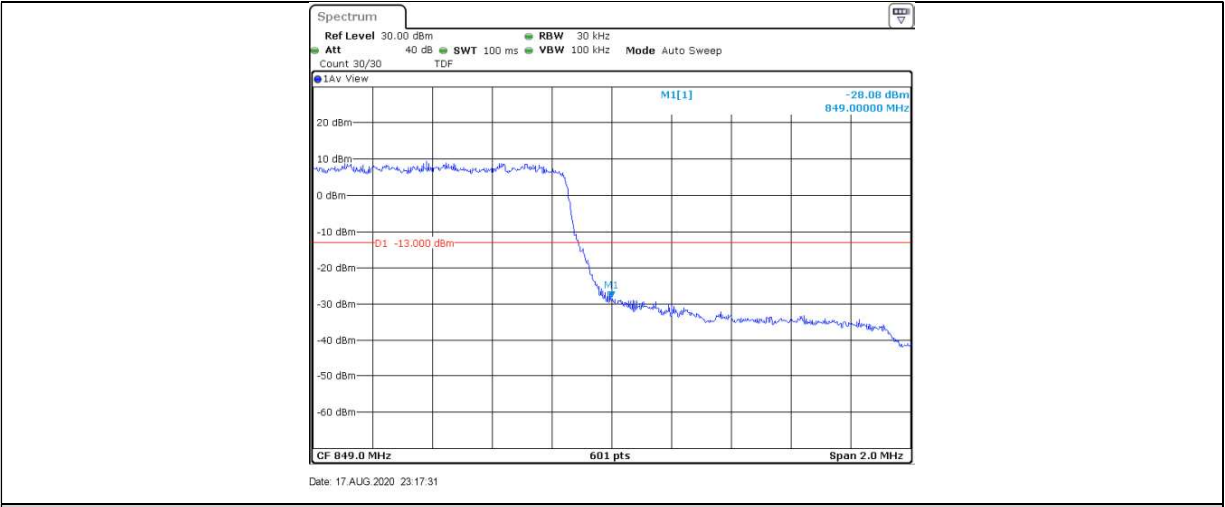

Band5-1.4MHz-QPSK-20407-6RB#0

Band5-1.4MHz-QPSK-20643-1RB#0

Band5-1.4MHz-QPSK-20643-1RB#5

Band5-1.4MHz-QPSK-20643-6RB#0

Band5-1.4MHz-16QAM-20643-1RB#0

Band5-1.4MHz-16QAM-20643-1RB#5

Band5-1.4MHz-16QAM-20643-6RB#0