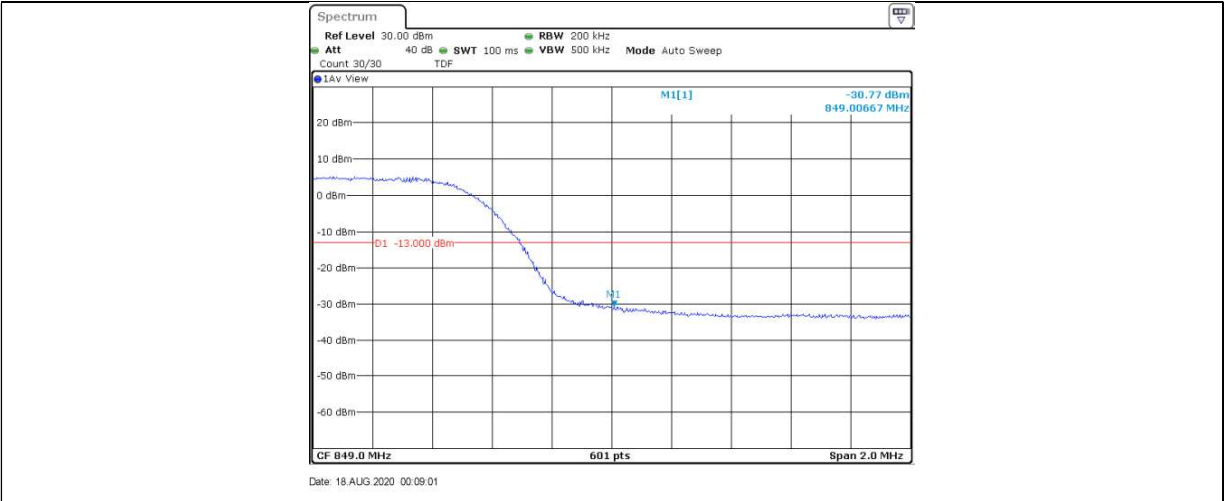

Band5-10MHz-QPSK-20600-50RB#0