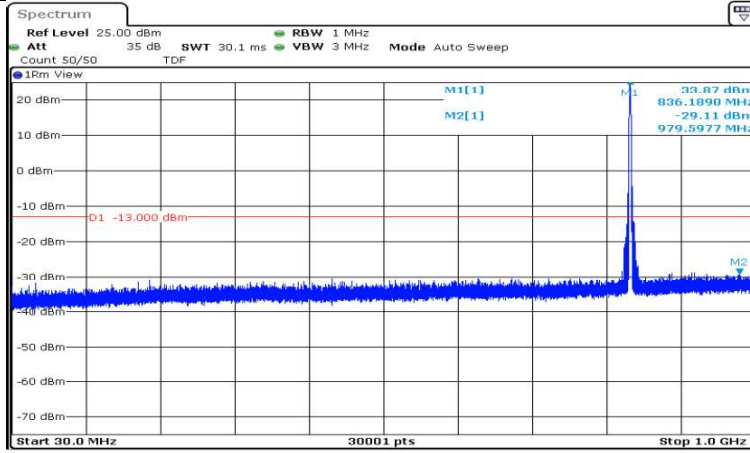

P
 Date: 22 SEP 2020 11:02:08

Band5-1.4MHz-QPSK-20525-1RB#0-Range1:0.009~0.15MHz

P
 Date: 22 SEP 2020 11:03:49

Band5-1.4MHz-QPSK-20525-1RB#0-Range2:0.15~30MHz

P
 Date: 22 SEP 2020 11:03:55

Band5-1.4MHz-QPSK-20525-1RB#0-Range3:30~1000MHz