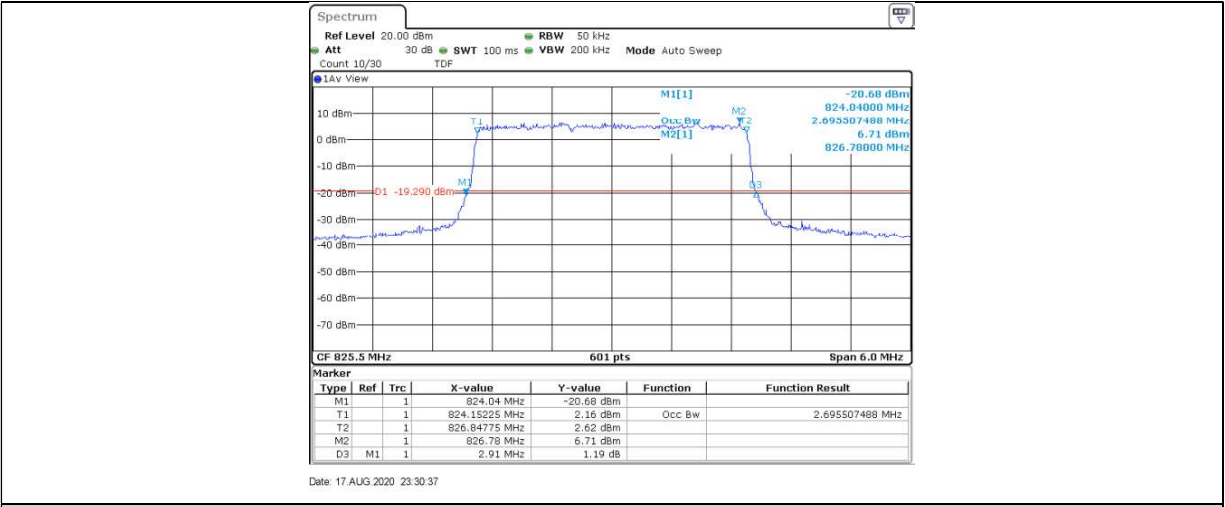

Band5-3MHz-QPSK-20415-15RB#0-2.696