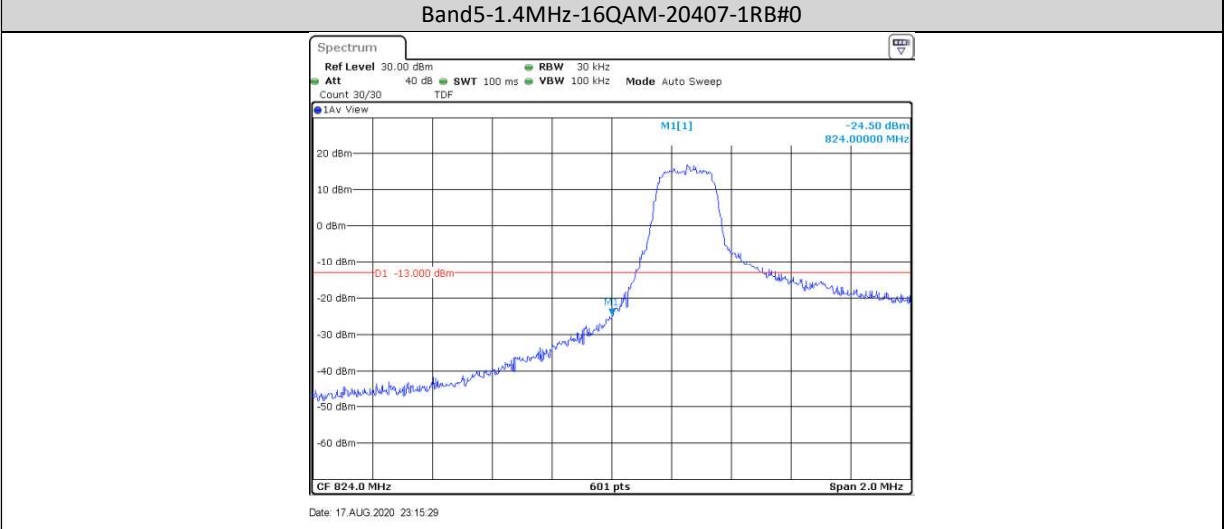

Band5-1.4MHz-QPSK-20407-6RB#0

Band5-1.4MHz-QPSK-20643-1RB#0

Band5-1.4MHz-QPSK-20643-1RB#5

Band5-1.4MHz-QPSK-20643-6RB#0

Band5-1.4MHz-16QAM-20643-1RB#0

Band5-1.4MHz-16QAM-20643-1RB#5

Band5-1.4MHz-16QAM-20643-6RB#0