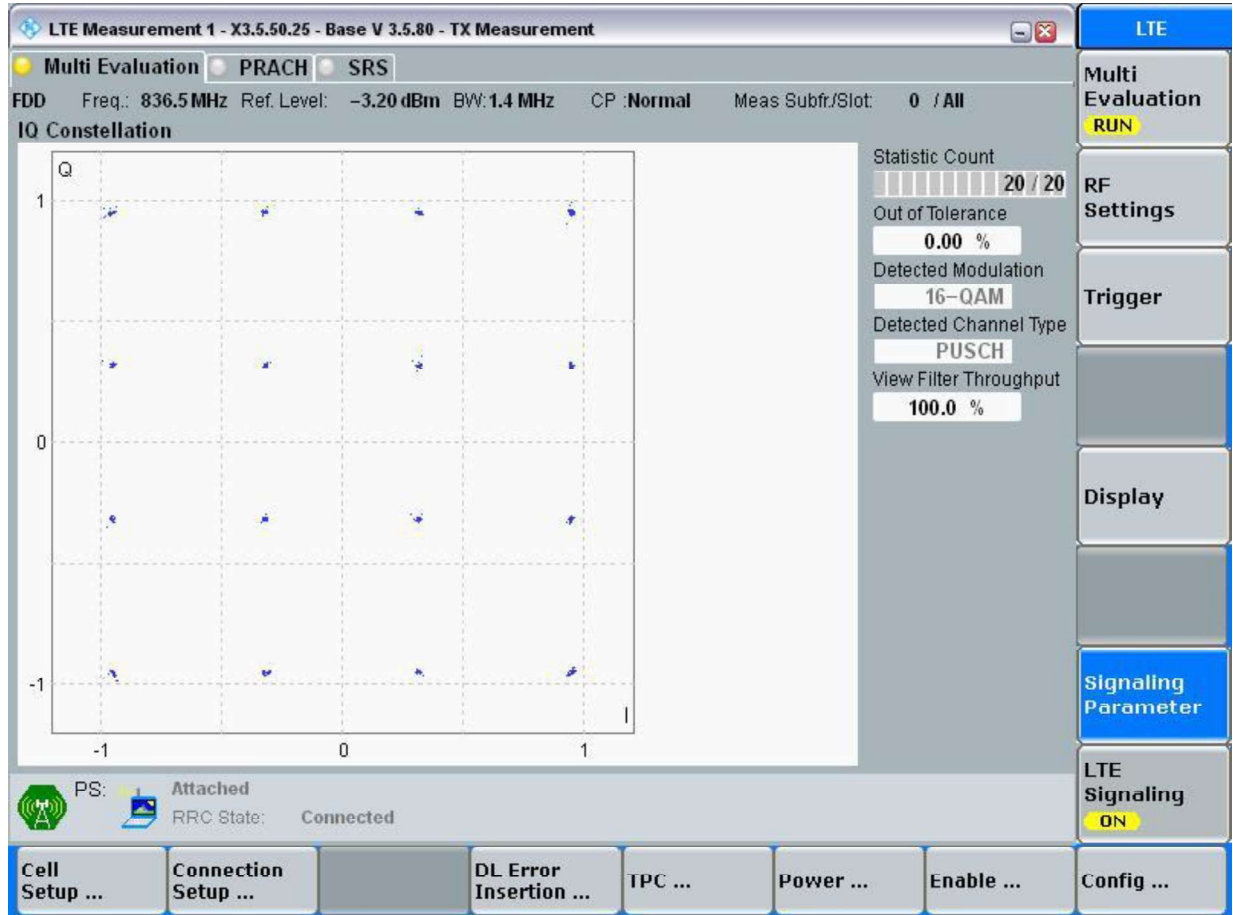

Test Plots

Test Band = BAND5

Test Mode = LTE/TM1

Test Bandwidth = 1.4MHz

Test Channel = MCH

Test RB = RB6#0

Test Bandwidth = 3 MHz

Test Channel = MCH

Test RB = RB15#0

Test Channel = MCH

Test RB = RB25#0

Test Bandwidth = 10MHz

Test Channel = MCH

Test RB = RB50#0

Test Mode = LTE/TM2

Bandwidth = 1.4MHz

Test Channel = MCH

Test RB = RB6#0

Test Bandwidth = 3MHz

Test Channel = MCH

Test RB = RB15#0

Test Bandwidth = 5MHz

Test Channel = MCH

Test RB = RB25#0