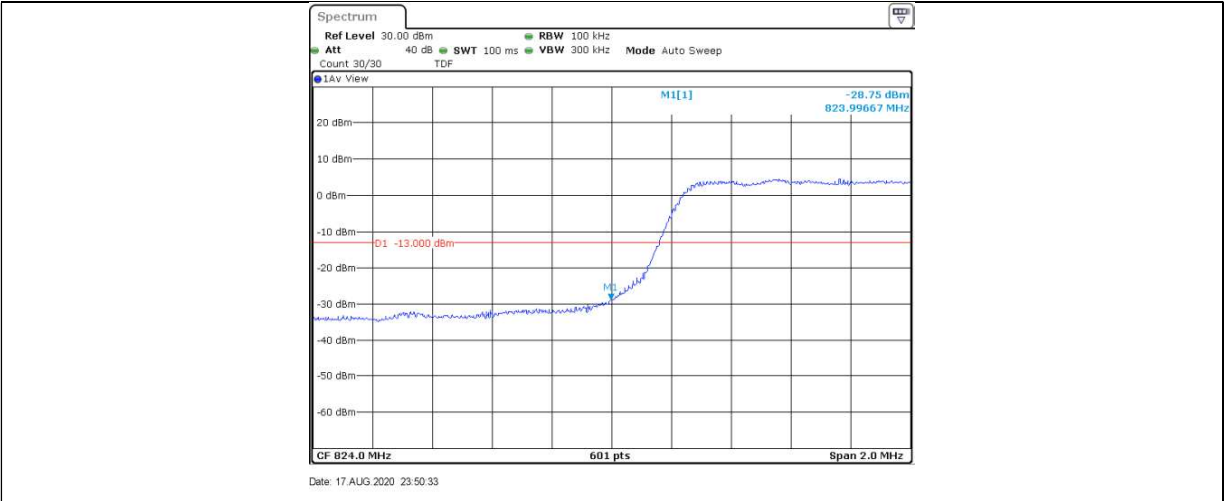

Band5-5MHz-16QAM-20425-25RB#0