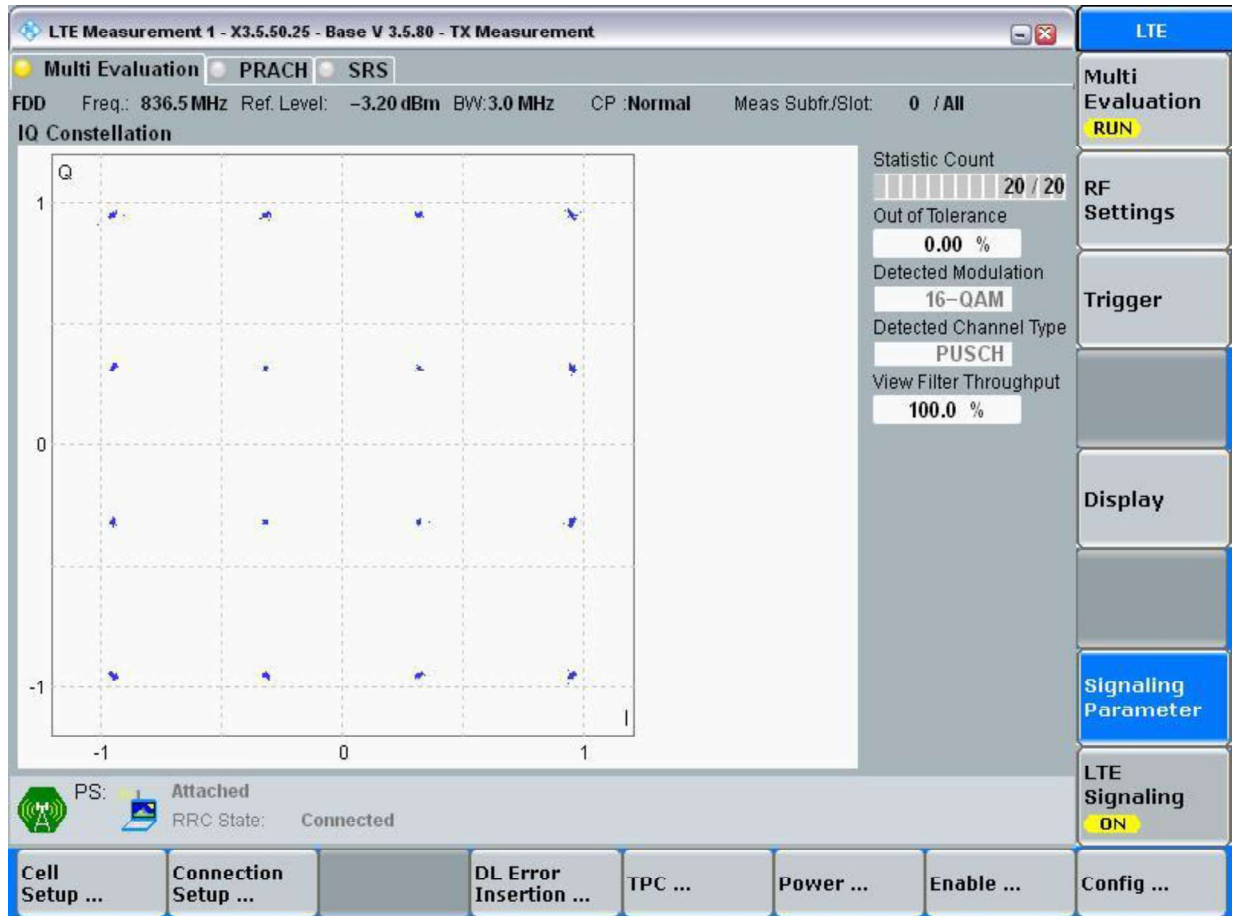

Test RB = RB15#0

Test Channel = MCH

Test RB = RB25#0

Test Bandwidth = 10MHz

Test Channel = MCH

Test RB = RB50#0

Test Mode = LTE/TM2

Bandwidth = 1.4MHz

Test Channel = MCH

Test RB = RB6#0

Test Bandwidth = 3MHz

Test Channel = MCH

Test RB = RB15#0

Test Bandwidth = 5MHz

Test Channel = MCH

Test RB = RB25#0