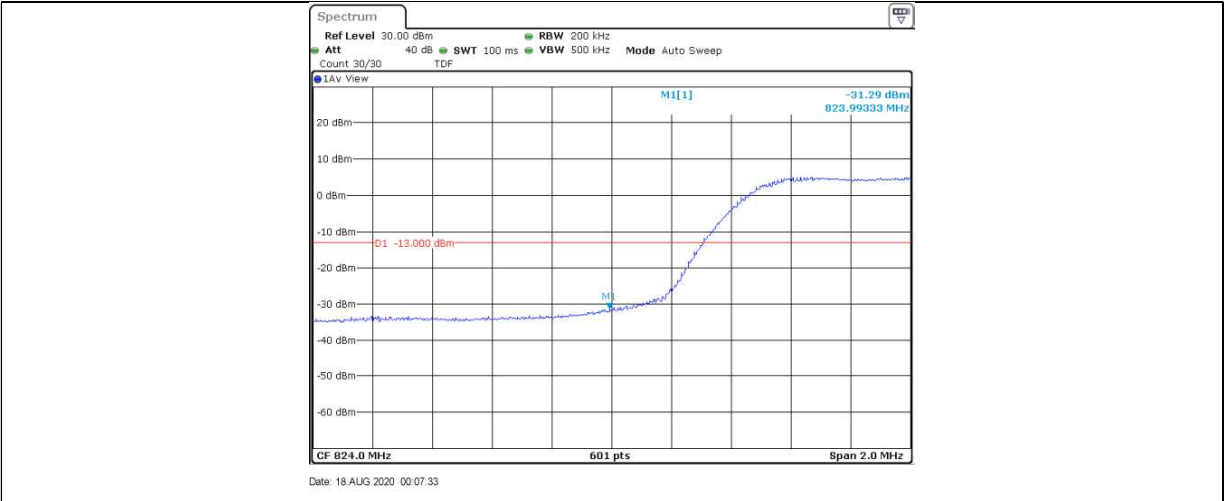

Band5-5MHz-16QAM-20425-1RB#24

Band5-5MHz-16QAM-20425-1RB#0

Band5-5MHz-16QAM-20425-25RB#0

Band5-5MHz-16QAM-20625-1RB#24

Band5-5MHz-16QAM-20625-1RB#0

Band5-5MHz-16QAM-20625-25RB#0

Band5-10MHz-QPSK-20450-50RB#0