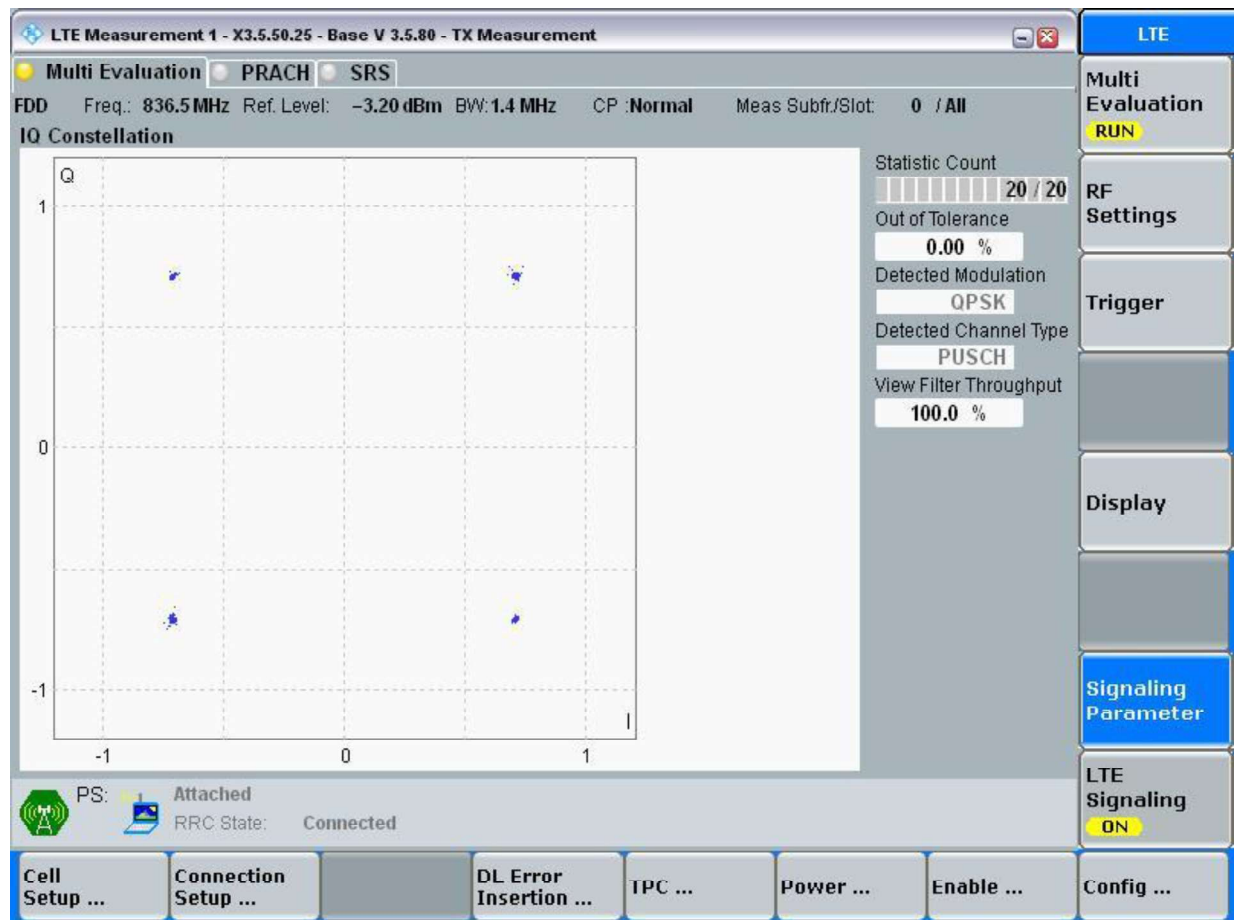

Test Plots

Test Band = BAND5

Test Mode = LTE/TM1

Test Bandwidth = 1.4MHz

Test Channel = MCH

Test RB = RB6#0

Test Bandwidth = 3 MHz

Test Channel = MCH

Test RB = RB15#0

Test Channel = MCH

Test RB = RB25#0

Test Bandwidth = 10MHz

Test Channel = MCH

Test RB = RB50#0

Test Mode = LTE/TM2

Bandwidth = 1.4MHz