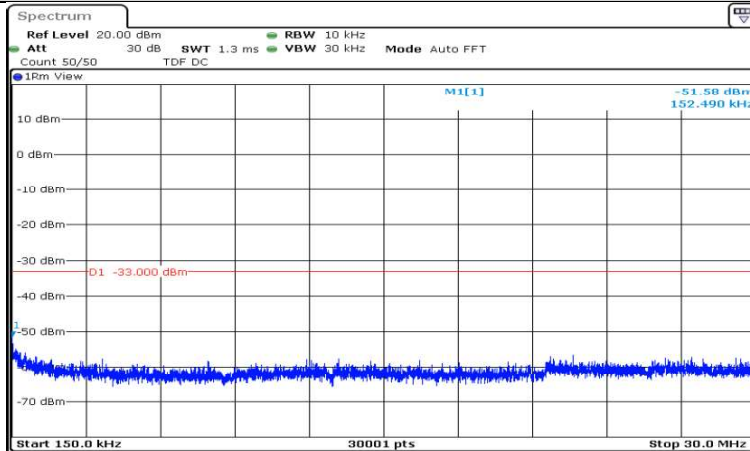

P
Date: 22.SEP.2020 11:00:59

Band5-1.4MHz-QPSK-20407-1RB#0-Range4:1000~5000MHz

P
Date: 22.SEP.2020 11:01:22

Band5-1.4MHz-QPSK-20407-1RB#0-Range5:5000~12000MHz

P
Date: 22.SEP.2020 11:01:45

Band5-1.4MHz-QPSK-20407-1RB#0-Range6:12000~26500MHz

P
 Date: 22 SEP 2020 11:02:08

Band5-1.4MHz-QPSK-20525-1RB#0-Range1:0.009~0.15MHz

P
 Date: 22 SEP 2020 11:03:49

Band5-1.4MHz-QPSK-20525-1RB#0-Range2:0.15~30MHz

P
 Date: 22 SEP 2020 11:03:55

Band5-1.4MHz-QPSK-20525-1RB#0-Range3:30~1000MHz