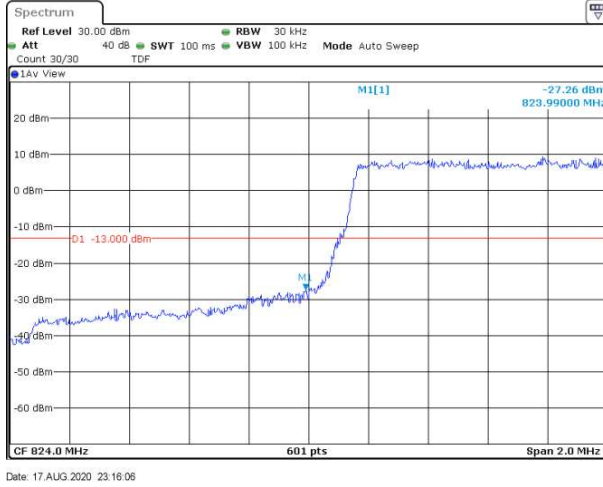

Band5-1.4MHz-QPSK-20407-6RB#0