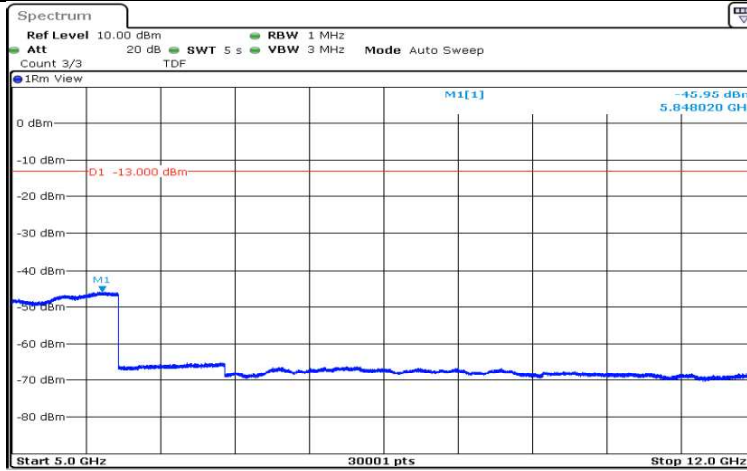

Band12-1.4MHz-16QAM-23173-1RB#0-Range3:30~1000MHz

Date: 17.AUG.2020 12:29:43

Band12-1.4MHz-16QAM-23173-1RB#0-Range4:1000~5000MHz

Date: 17.AUG.2020 12:30:05

Band12-1.4MHz-16QAM-23173-1RB#0-Range5:5000~12000MHz