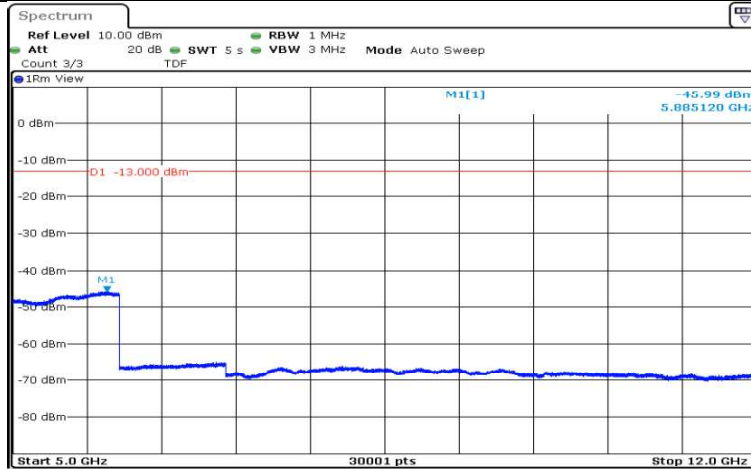

Date: 17.AUG.2020 12:49:58

Band12-3MHz-QPSK-23025-1RB#0-Range3:30~1000MHz

Date: 17.AUG.2020 12:50:07

Band12-3MHz-QPSK-23025-1RB#0-Range4:1000~5000MHz

Date: 17.AUG.2020 12:50:30

Band12-3MHz-QPSK-23025-1RB#0-Range5:5000~12000MHz