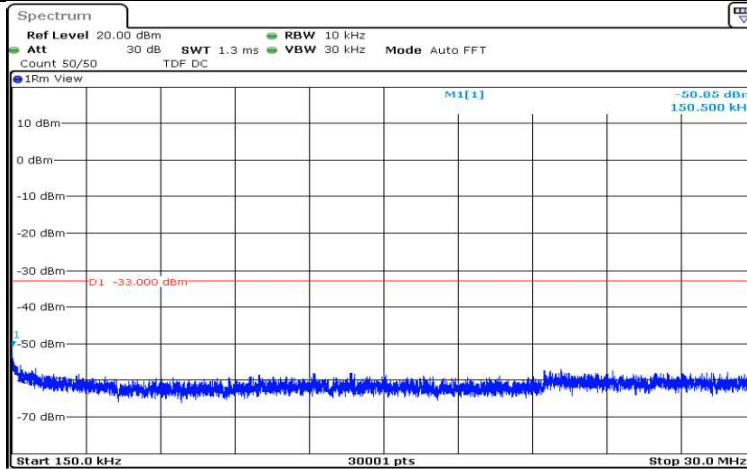

Band12-1.4MHz-QPSK-23173-1RB#0-Range2:0.15~30MHz

Date: 17.AUG.2020 12:28:03