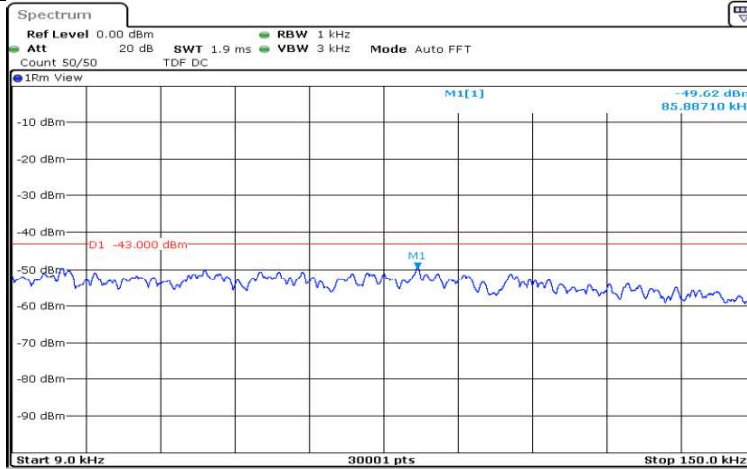

Date: 17.AUG.2020 12:29:28