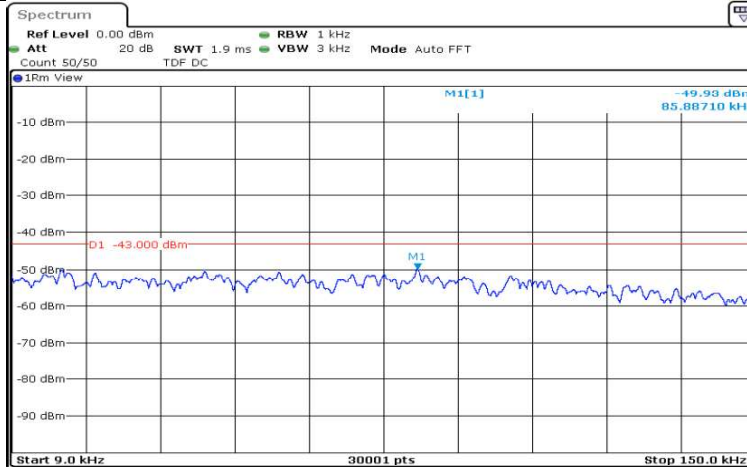

Date: 17.AUG.2020 12:21:06