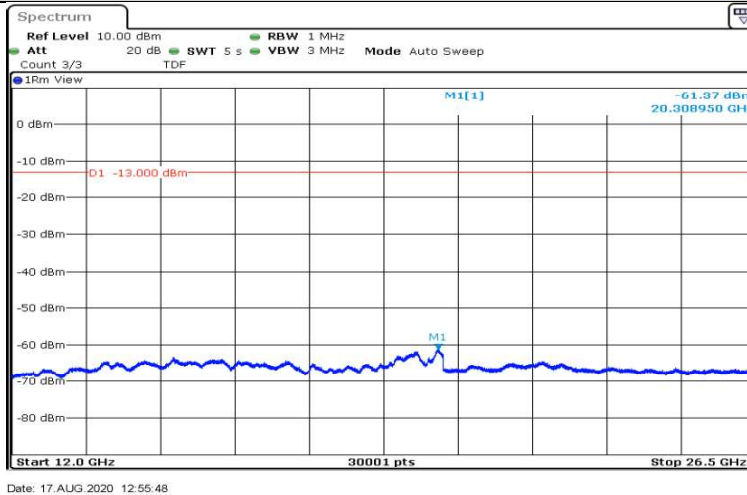

Band12-3MHz-16QAM-23165-1RB#0-Range1:0.009~0.15MHz