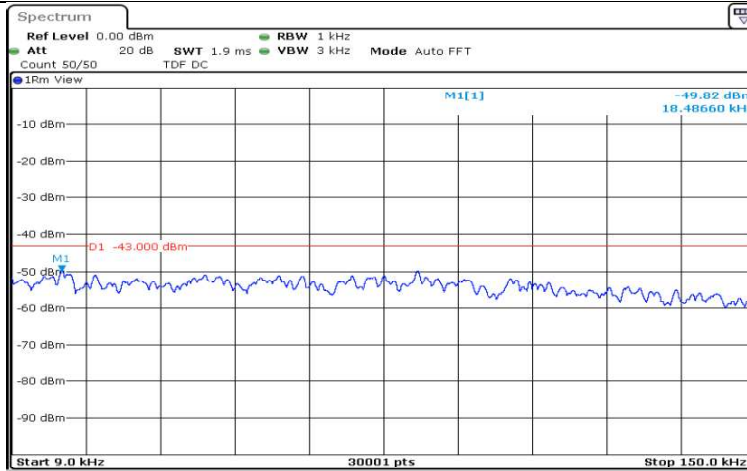

Date: 17.AUG.2020 12:25:09