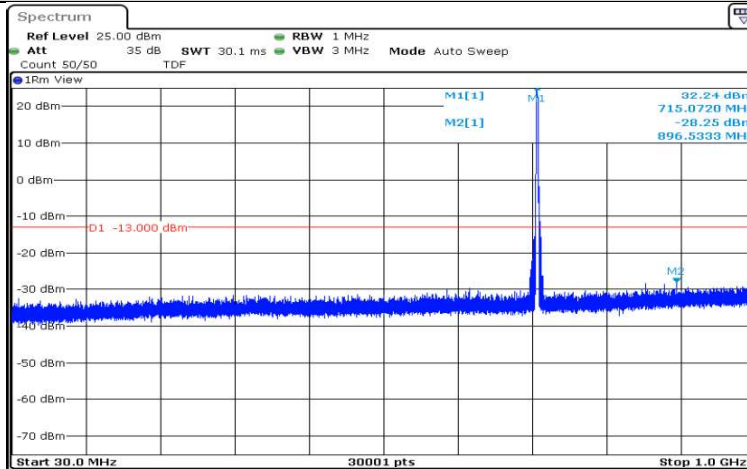

Band12-1.4MHz-QPSK-23173-1RB#0-Range3:30~1000MHz

Date: 17.AUG.2020 12:28:12

Band12-1.4MHz-QPSK-23173-1RB#0-Range4:1000~5000MHz