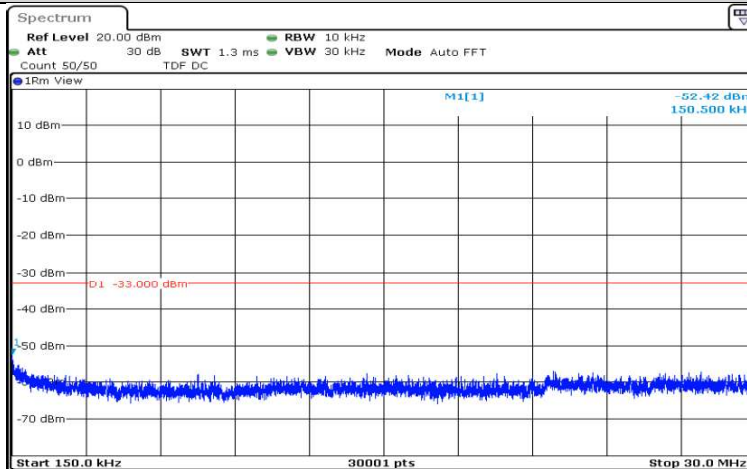

Band12-3MHz-16QAM-23095-1RB#0-Range2:0.15~30MHz

Date: 17.AUG.2020 12:54:31