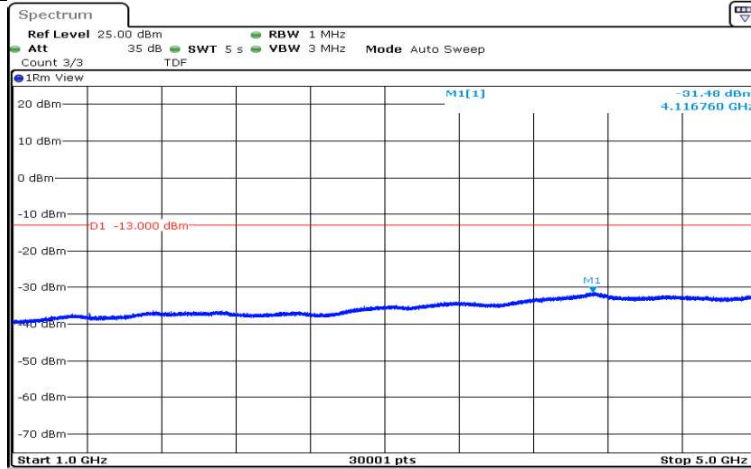

Date: 17.AUG.2020 12:53:32