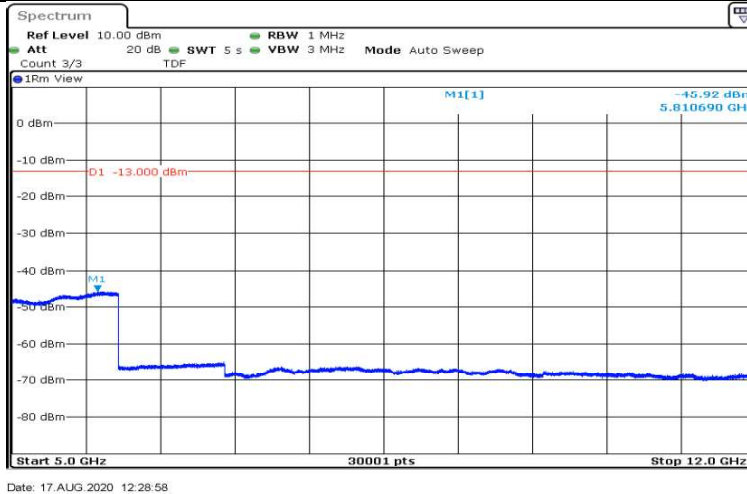

Band12-1.4MHz-QPSK-23173-1RB#0-Range5:5000~12000MHz