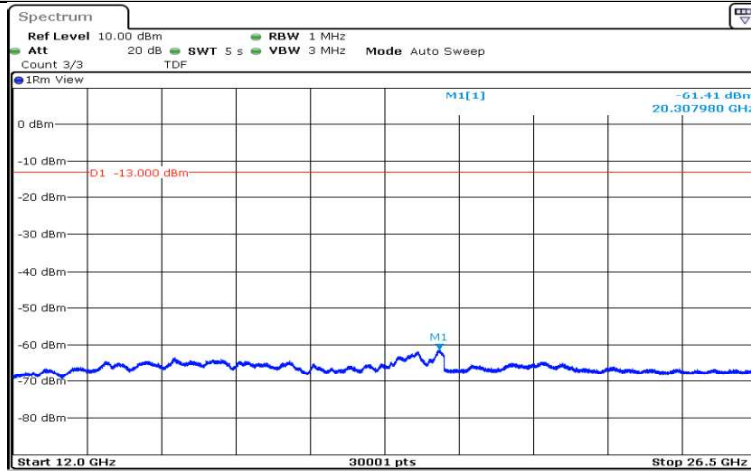

Band12-5MHz-QPSK-23035-1RB#0-Range6:12000~26500MHz

Date: 17.AUG.2020 13:12:42

Band12-5MHz-QPSK-23095-1RB#0-Range1:0.009~0.15MHz