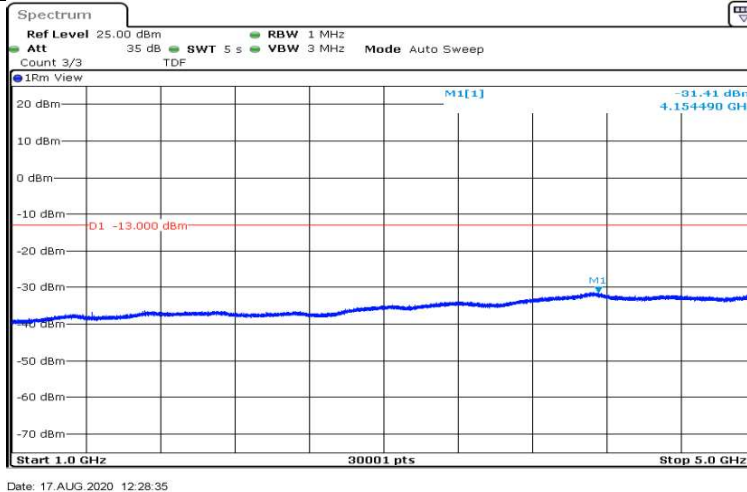

Date: 17.AUG.2020 12:27:57

Band12-1.4MHz-QPSK-23173-1RB#0-Range2:0.15~30MHz

Date: 17.AUG.2020 12:28:03

Band12-1.4MHz-QPSK-23173-1RB#0-Range3:30~1000MHz

Date: 17.AUG.2020 12:28:12

Band12-1.4MHz-QPSK-23173-1RB#0-Range4:1000~5000MHz