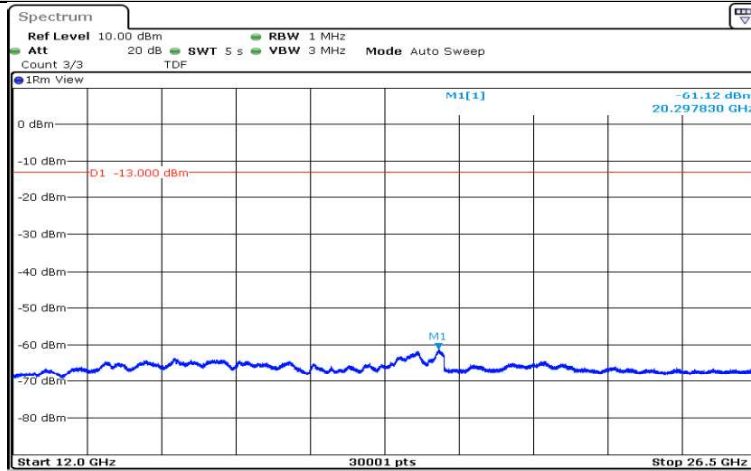

Band12-1.4MHz-16QAM-23017-1RB#0-Range6:12000~26500MHz

Date: 17.AUG.2020 12:22:29

Band12-1.4MHz-16QAM-23095-1RB#0-Range1:0.009~0.15MHz