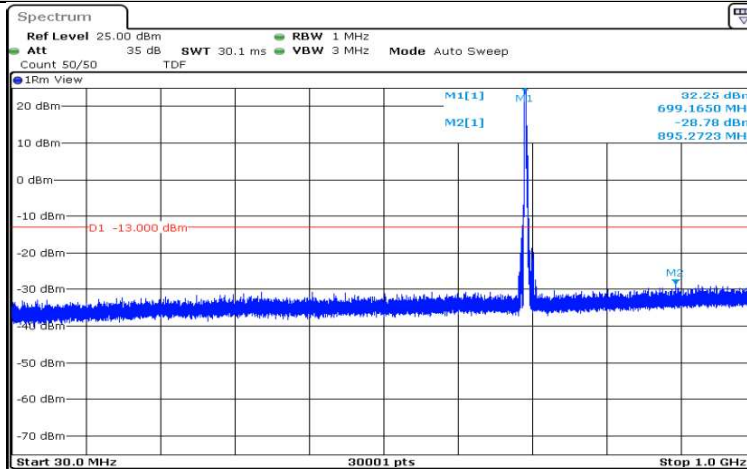

Band12-3MHz-16QAM-23025-1RB#0-Range1:0.009~0.15MHz

Date: 17.AUG.2020 12:51:22

Band12-3MHz-16QAM-23025-1RB#0-Range2:0.15~30MHz

Date: 17.AUG.2020 12:51:29

Band12-3MHz-16QAM-23025-1RB#0-Range3:30~1000MHz

Date: 17.AUG.2020 12:51:37