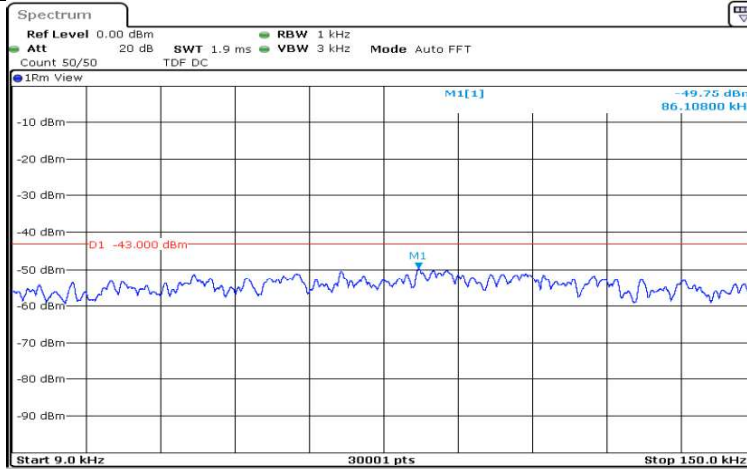

Date: 17.AUG.2020 12:52:54