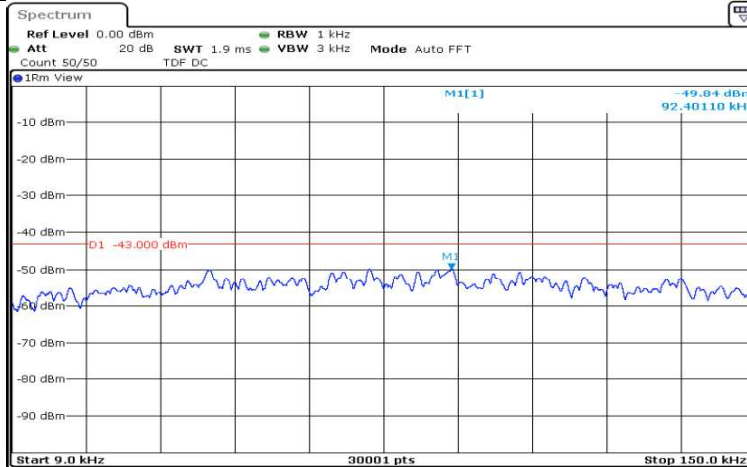

Date: 17.AUG.2020 12:55:57