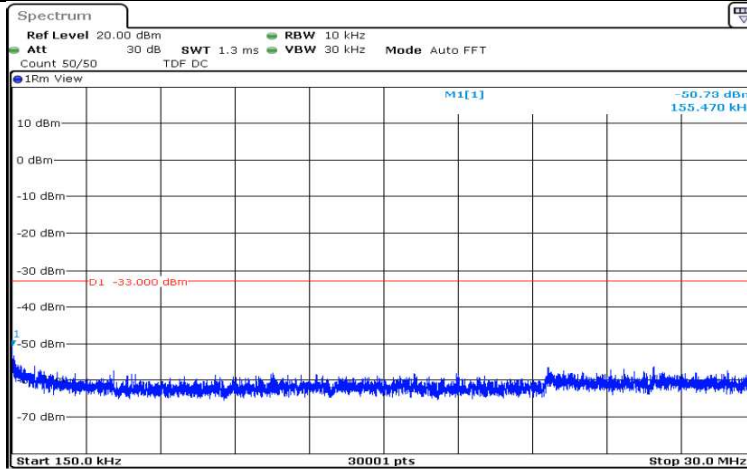

Date: 17.AUG.2020 12:30:28

Band12-1.4MHz-16QAM-23173-1RB#0-Range6:12000~26500MHz

Date: 17.AUG.2020 12:30:51

Band12-3MHz-QPSK-23025-1RB#0-Range1:0.009~0.15MHz

Date: 17.AUG.2020 12:49:52

Band12-3MHz-QPSK-23025-1RB#0-Range2:0.15~30MHz