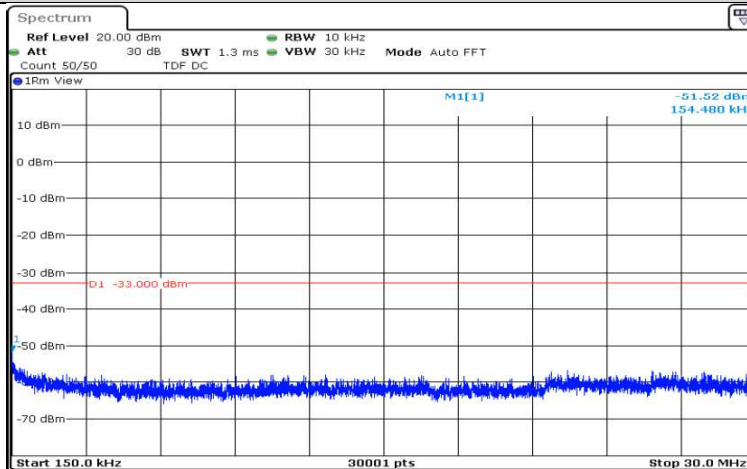

Date: 17.AUG.2020 12:22:06

Band12-1.4MHz-16QAM-23017-1RB#0-Range6:12000~26500MHz

Date: 17.AUG.2020 12:22:29

Band12-1.4MHz-16QAM-23095-1RB#0-Range1:0.009~0.15MHz

Date: 17.AUG.2020 12:25:09

Band12-1.4MHz-16QAM-23095-1RB#0-Range2:0.15~30MHz