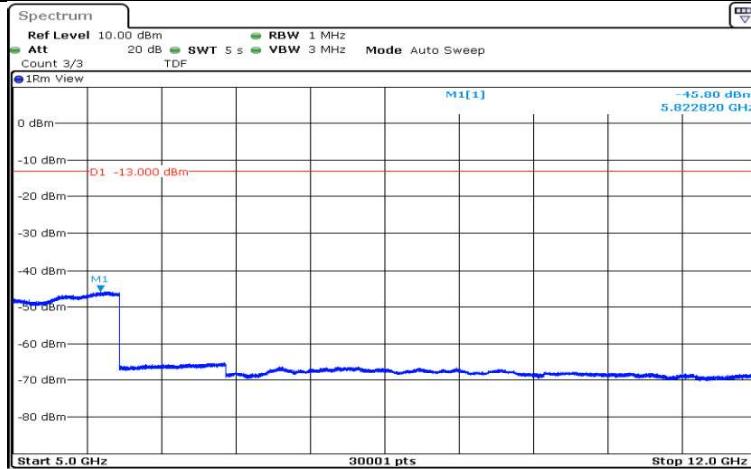

Date: 17.AUG.2020 12:53:00

Band12-3MHz-QPSK-23095-1RB#0-Range3:30~1000MHz

Date: 17.AUG.2020 12:53:09

Band12-3MHz-QPSK-23095-1RB#0-Range4:1000~5000MHz

Date: 17.AUG.2020 12:53:32

Band12-3MHz-QPSK-23095-1RB#0-Range5:5000~12000MHz