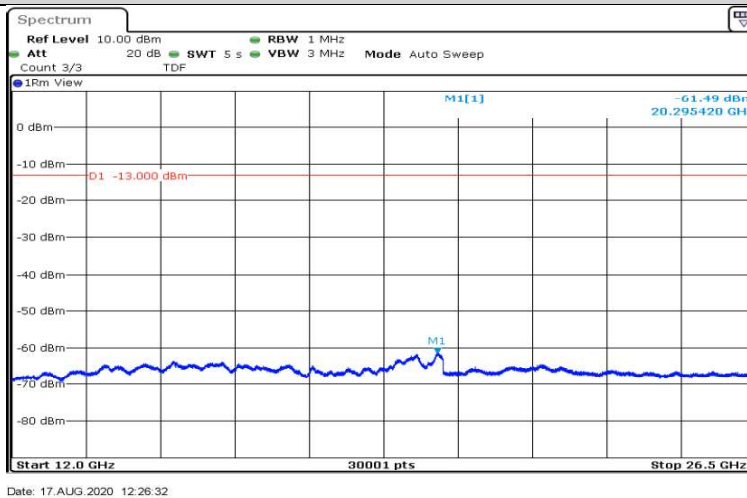

Band12-1.4MHz-16QAM-23173-1RB#0-Range1:0.009~0.15MHz