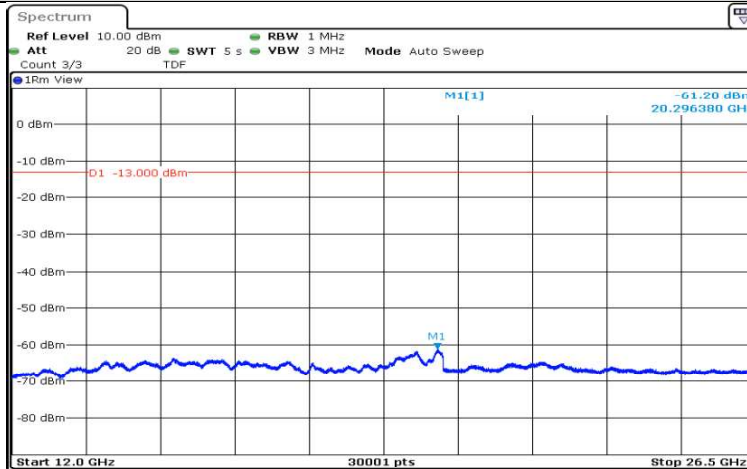

Band12-3MHz-16QAM-23165-1RB#0-Range6:12000~26500MHz

Date: 17.AUG.2020 12:58:50

Band12-5MHz-QPSK-23035-1RB#0-Range1:0.009~0.15MHz