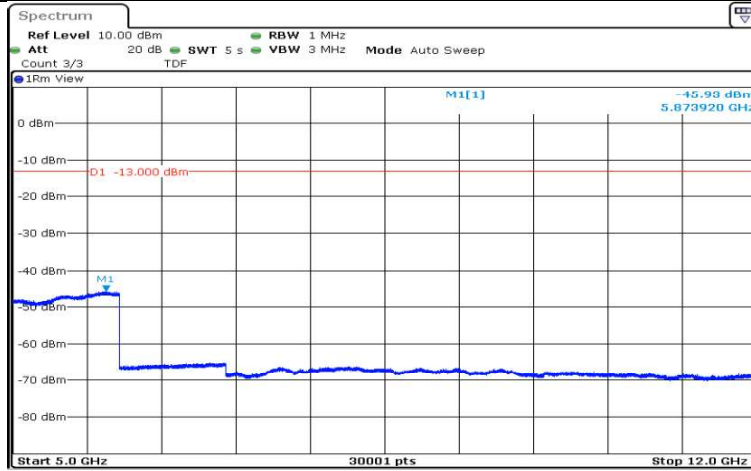

Date: 17.AUG.2020 13:11:25

Band12-5MHz-QPSK-23035-1RB#0-Range3:30~1000MHz

Date: 17.AUG.2020 13:11:34

Band12-5MHz-QPSK-23035-1RB#0-Range4:1000~5000MHz

Date: 17.AUG.2020 13:11:57

Band12-5MHz-QPSK-23035-1RB#0-Range5:5000~12000MHz