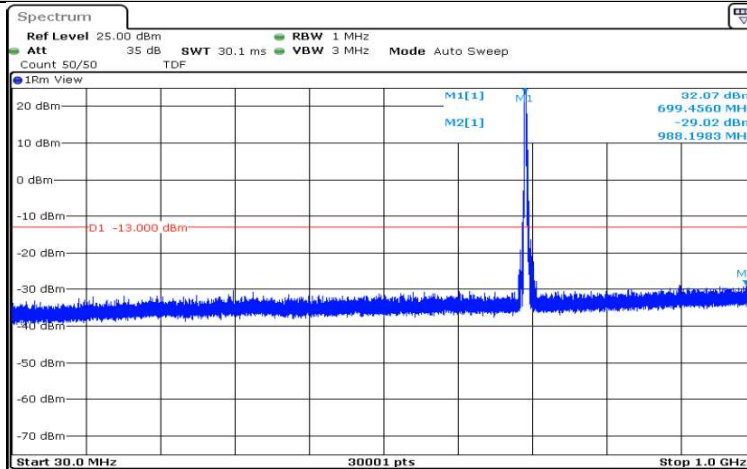

Band12-3MHz-QPSK-23025-1RB#0-Range3:30~1000MHz

Date: 17.AUG.2020 12:50:07

Band12-3MHz-QPSK-23025-1RB#0-Range4:1000~5000MHz