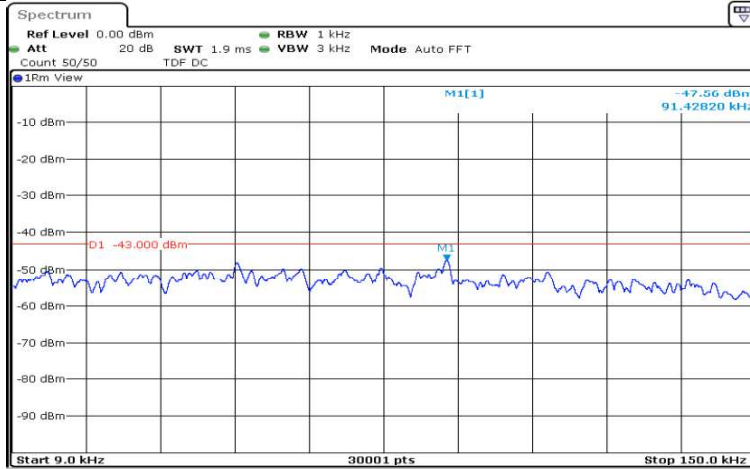

Date: 17.AUG.2020 12:57:27