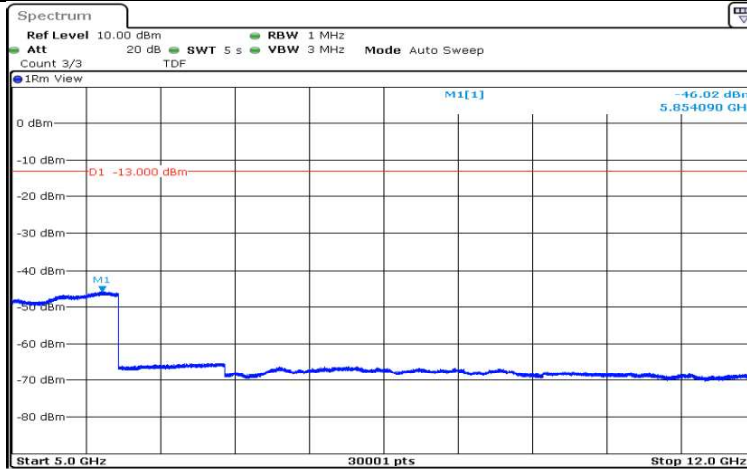

Date: 17.AUG.2020 12:57:33

Band12-3MHz-16QAM-23165-1RB#0-Range3:30~1000MHz

Date: 17.AUG.2020 12:57:42

Band12-3MHz-16QAM-23165-1RB#0-Range4:1000~5000MHz

Date: 17.AUG.2020 12:58:05

Band12-3MHz-16QAM-23165-1RB#0-Range5:5000~12000MHz