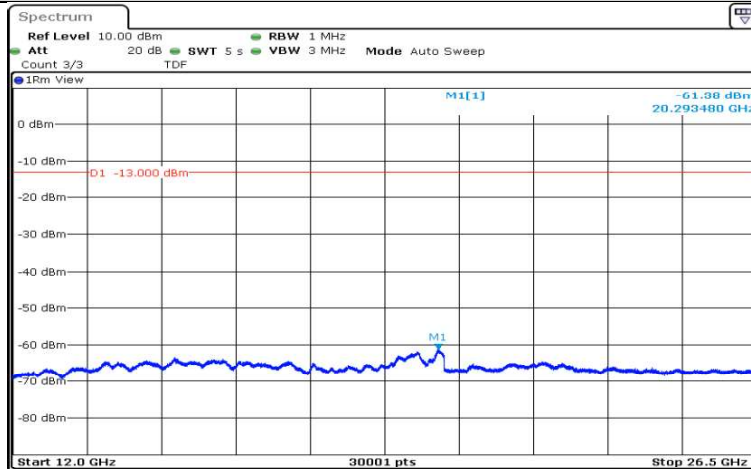

Band12-3MHz-QPSK-23095-1RB#0-Range6:12000~26500MHz

Date: 17.AUG.2020 12:54:17

Band12-3MHz-QPSK-23165-1RB#0-Range1:0.009~0.15MHz