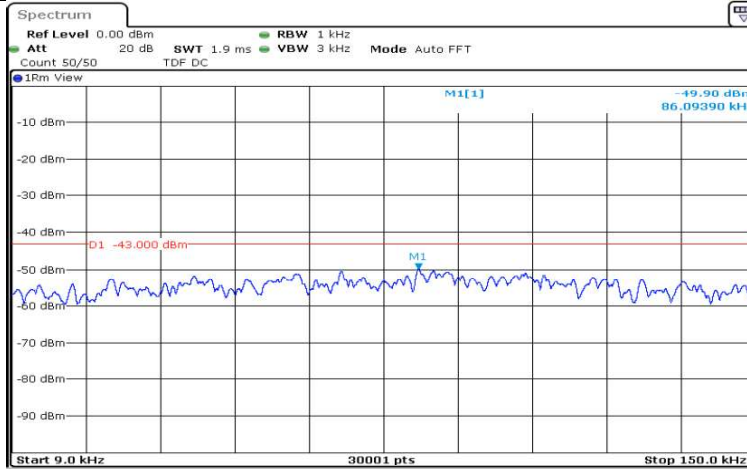

Date: 17.AUG.2020 12:24:16

Band12-1.4MHz-QPSK-23095-1RB#0-Range5:5000~12000MHz

Date: 17.AUG.2020 12:24:39

Band12-1.4MHz-QPSK-23095-1RB#0-Range6:12000~26500MHz

Date: 17.AUG.2020 12:25:02

Band12-1.4MHz-QPSK-23173-1RB#0-Range1:0.009~0.15MHz