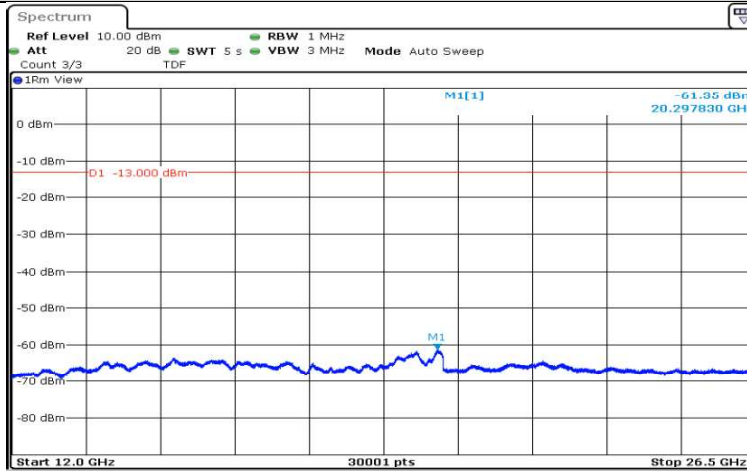

Band12-1.4MHz-16QAM-23173-1RB#0-Range6:12000~26500MHz

Date: 17.AUG.2020 12:30:51

Band12-3MHz-QPSK-23025-1RB#0-Range1:0.009~0.15MHz