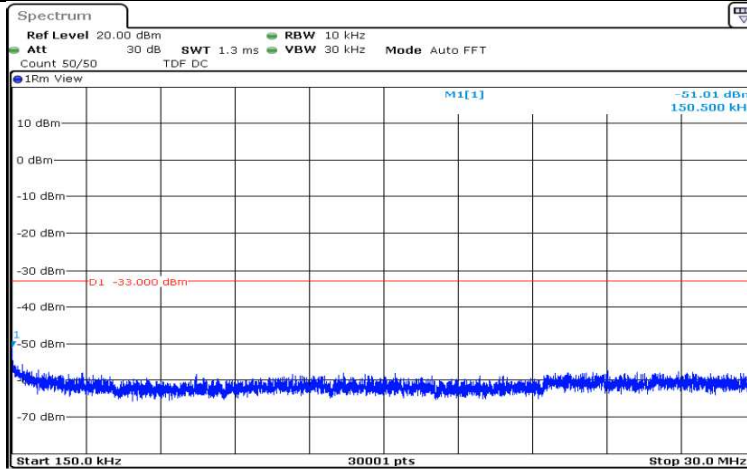

Date: 17.AUG.2020 12:50:52

Band12-3MHz-QPSK-23025-1RB#0-Range6:12000~26500MHz

Date: 17.AUG.2020 12:51:15

Band12-3MHz-QPSK-23095-1RB#0-Range1:0.009~0.15MHz

Date: 17.AUG.2020 12:52:54

Band12-3MHz-QPSK-23095-1RB#0-Range2:0.15~30MHz