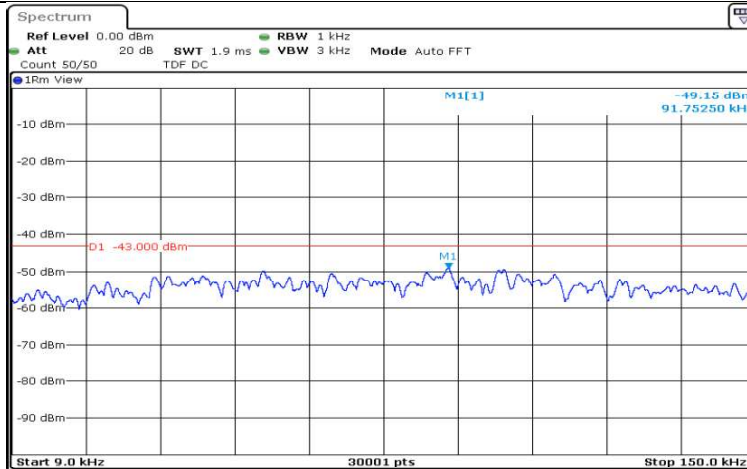

Date: 17.AUG.2020 13:14:21