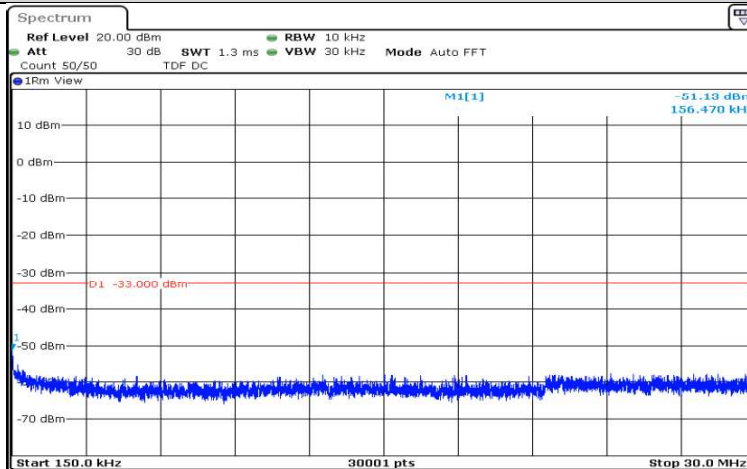

Date: 17.AUG.2020 12:58:27

Band12-3MHz-16QAM-23165-1RB#0-Range6:12000~26500MHz

Date: 17.AUG.2020 12:58:50

Band12-5MHz-QPSK-23035-1RB#0-Range1:0.009~0.15MHz

Date: 17.AUG.2020 13:11:19

Band12-5MHz-QPSK-23035-1RB#0-Range2:0.15~30MHz