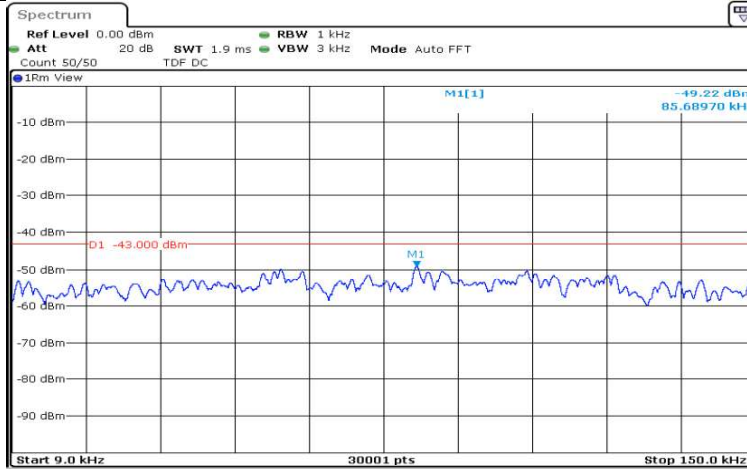

Date: 17.AUG.2020 12:49:52