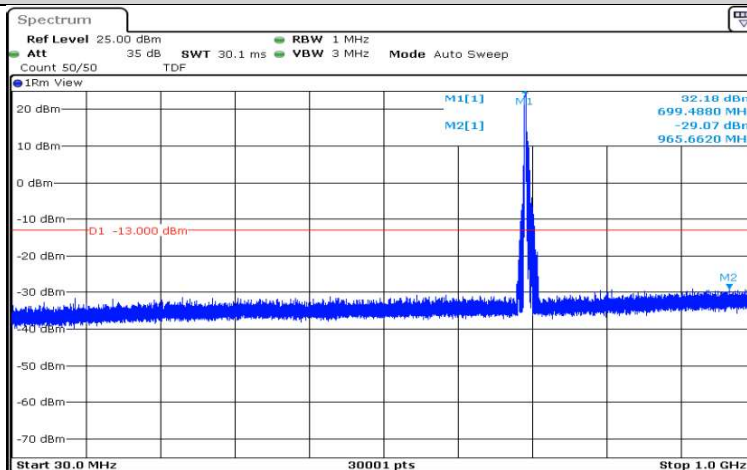

Band12-5MHz-QPSK-23035-1RB#0-Range3:30~1000MHz

Date: 17.AUG.2020 13:11:34

Band12-5MHz-QPSK-23035-1RB#0-Range4:1000~5000MHz