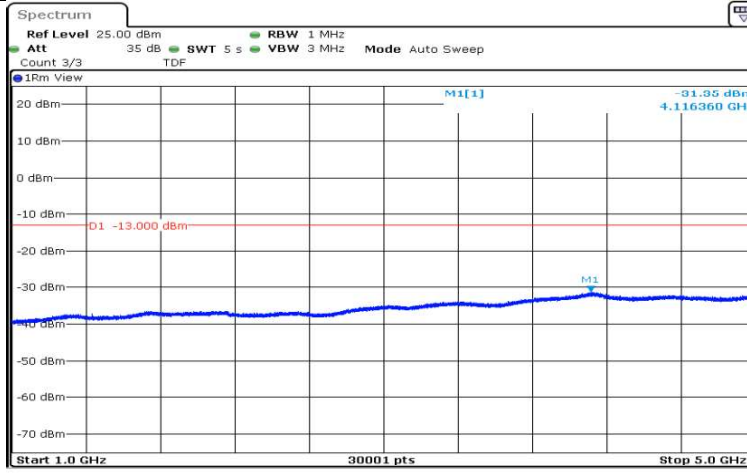

Date: 17.AUG.2020 12:30:05