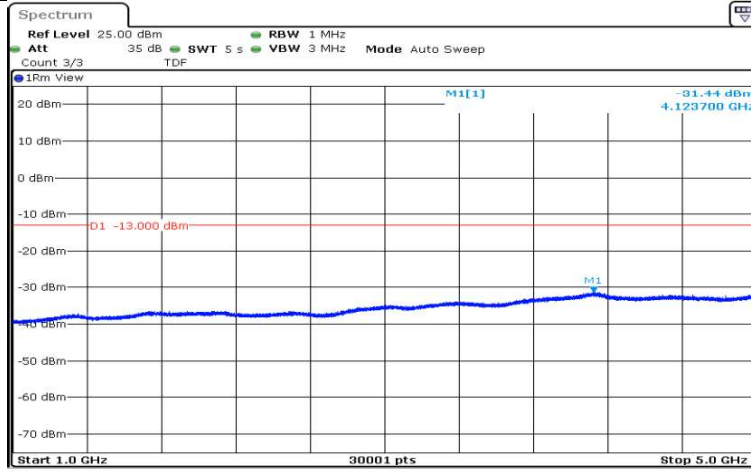

Date: 17.AUG.2020 13:11:57