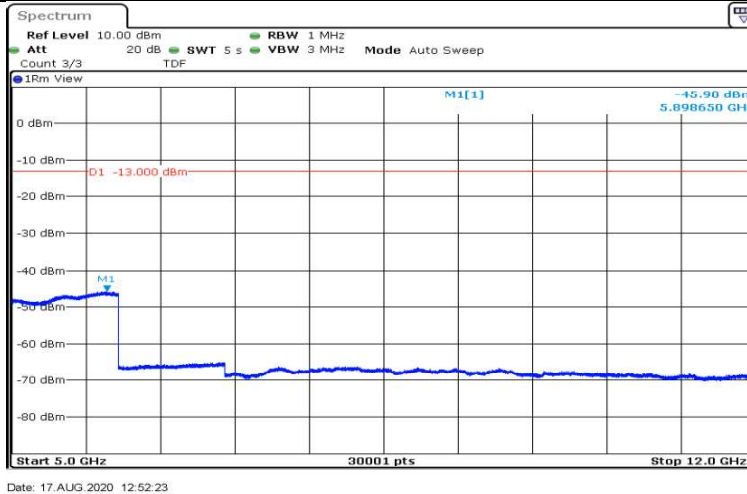

Band12-3MHz-16QAM-23025-1RB#0-Range6:12000~26500MHz