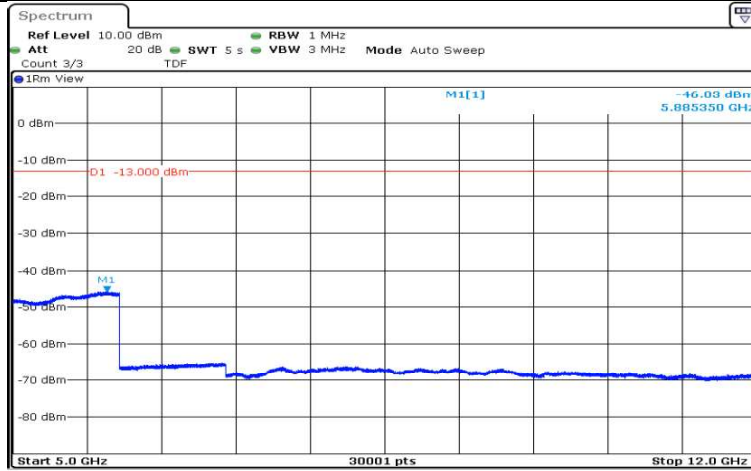

Date: 17.AUG.2020 12:21:12

Band12-1.4MHz-16QAM-23017-1RB#0-Range3:30~1000MHz

Date: 17.AUG.2020 12:21:21

Band12-1.4MHz-16QAM-23017-1RB#0-Range4:1000~5000MHz

Date: 17.AUG.2020 12:21:44

Band12-1.4MHz-16QAM-23017-1RB#0-Range5:5000~12000MHz