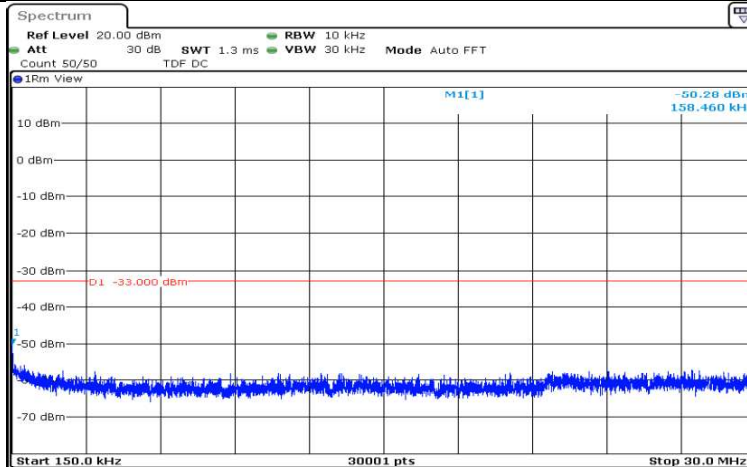

Date: 17.AUG.2020 12:53:55

Band12-3MHz-QPSK-23095-1RB#0-Range6:12000~26500MHz

Date: 17.AUG.2020 12:54:17

Band12-3MHz-QPSK-23165-1RB#0-Range1:0.009~0.15MHz

Date: 17.AUG.2020 12:55:57

Band12-3MHz-QPSK-23165-1RB#0-Range2:0.15~30MHz