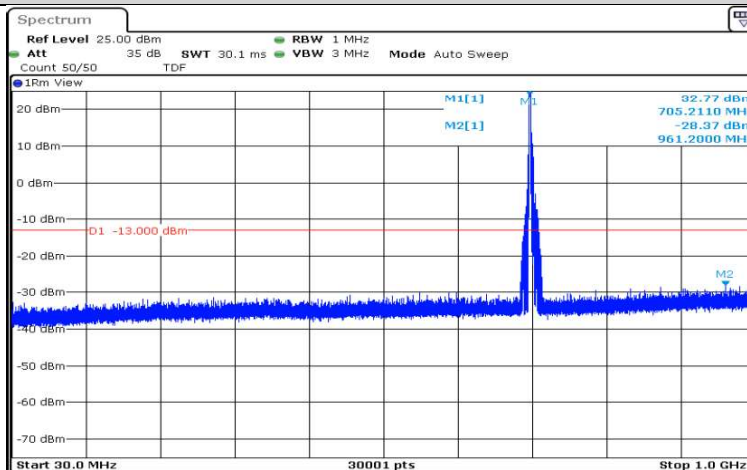

Band12-5MHz-QPSK-23095-1RB#0-Range3:30~1000MHz

Date: 17.AUG.2020 13:14:36

Band12-5MHz-QPSK-23095-1RB#0-Range4:1000~5000MHz