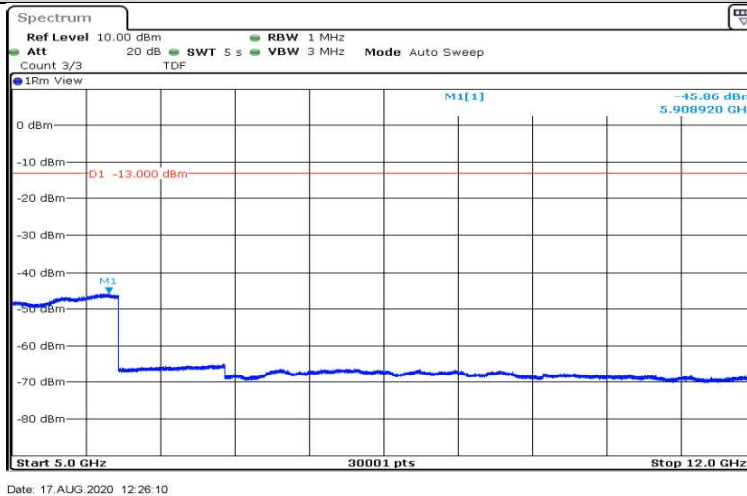

Date: 17.AUG.2020 12:25:16

Band12-1.4MHz-16QAM-23095-1RB#0-Range3:30~1000MHz

Date: 17.AUG.2020 12:25:24

Band12-1.4MHz-16QAM-23095-1RB#0-Range4:1000~5000MHz

Band12-1.4MHz-16QAM-23095-1RB#0-Range5:5000~12000MHz