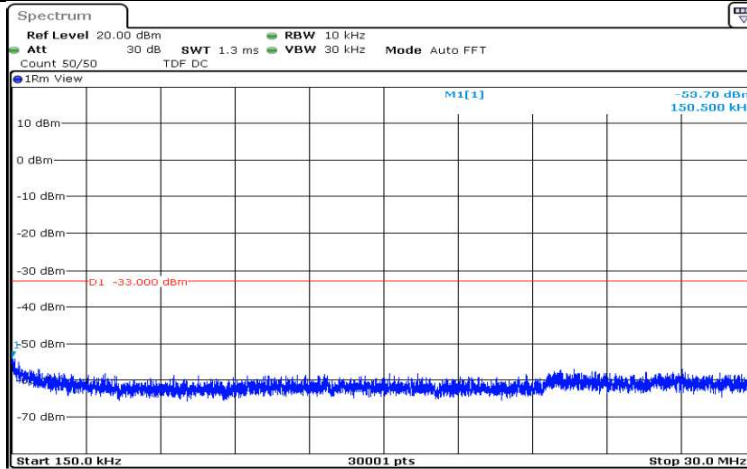

Band12-3MHz-16QAM-23025-1RB#0-Range2:0.15~30MHz

Date: 17.AUG.2020 12:51:29