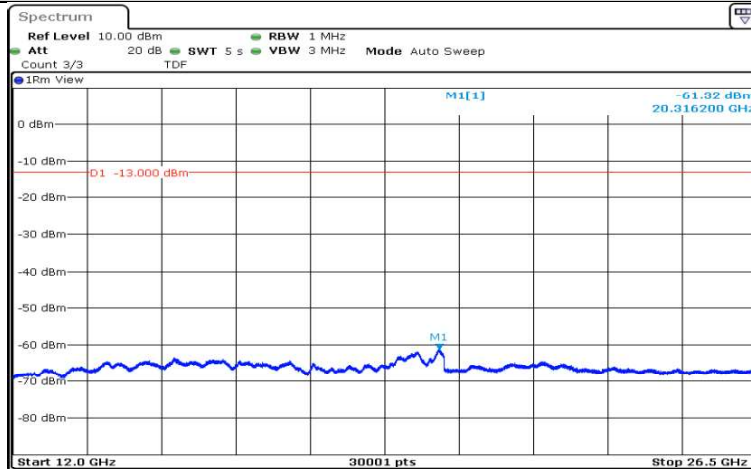

Band12-3MHz-QPSK-23025-1RB#0-Range6:12000~26500MHz

Date: 17.AUG.2020 12:51:15

Band12-3MHz-QPSK-23095-1RB#0-Range1:0.009~0.15MHz