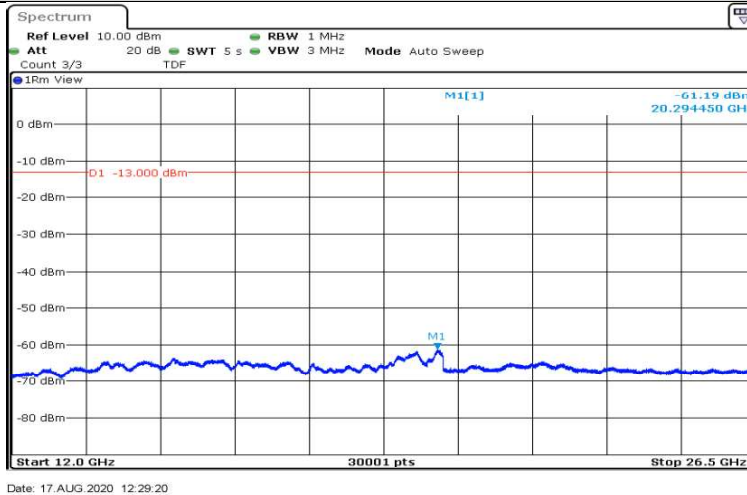

Band12-1.4MHz-QPSK-23173-1RB#0-Range6:12000~26500MHz

Band12-1.4MHz-16QAM-23017-1RB#0-Range1:0.009~0.15MHz