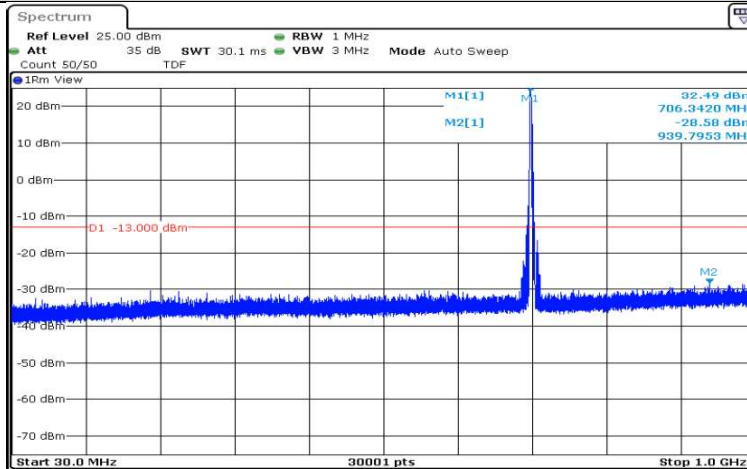

Band12-3MHz-QPSK-23095-1RB#0-Range3:30~1000MHz

Date: 17.AUG.2020 12:53:09

Band12-3MHz-QPSK-23095-1RB#0-Range4:1000~5000MHz