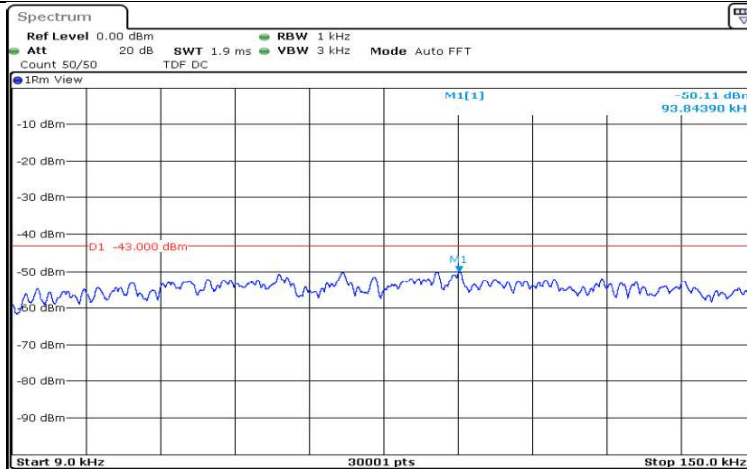

Date: 17.AUG.2020 13:11:19