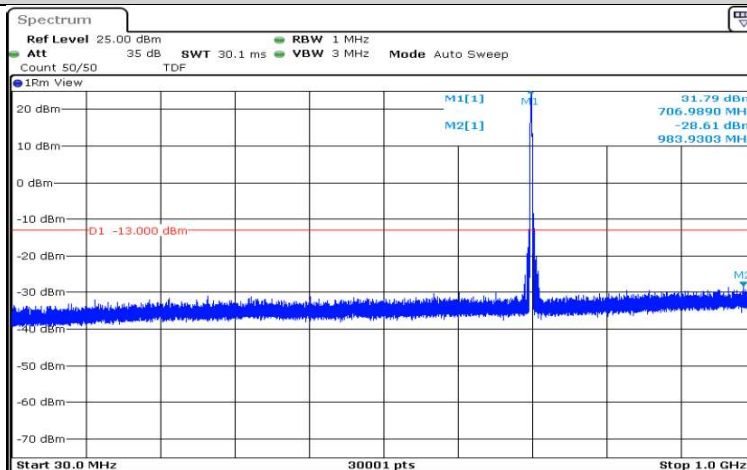

Band12-1.4MHz-16QAM-23095-1RB#0-Range3:30~1000MHz

Date: 17.AUG.2020 12:25:24

Band12-1.4MHz-16QAM-23095-1RB#0-Range4:1000~5000MHz