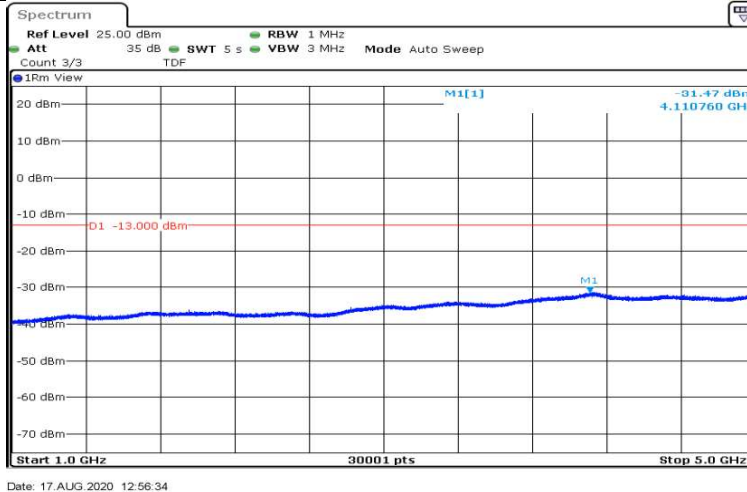

Band12-3MHz-QPSK-23165-1RB#0-Range5:5000~12000MHz

Band12-3MHz-QPSK-23165-1RB#0-Range6:12000~26500MHz

Band12-3MHz-16QAM-23025-1RB#0-Range1:0.009~0.15MHz