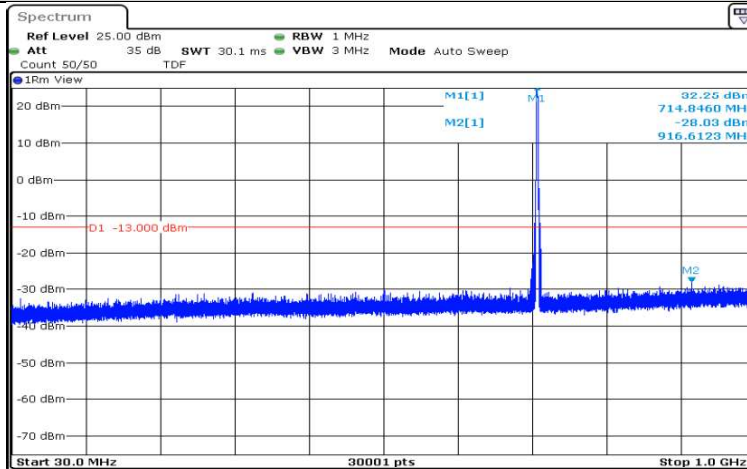

Band12-1.4MHz-16QAM-23173-1RB#0-Range3:30~1000MHz

Date: 17.AUG.2020 12:29:43

Band12-1.4MHz-16QAM-23173-1RB#0-Range4:1000~5000MHz