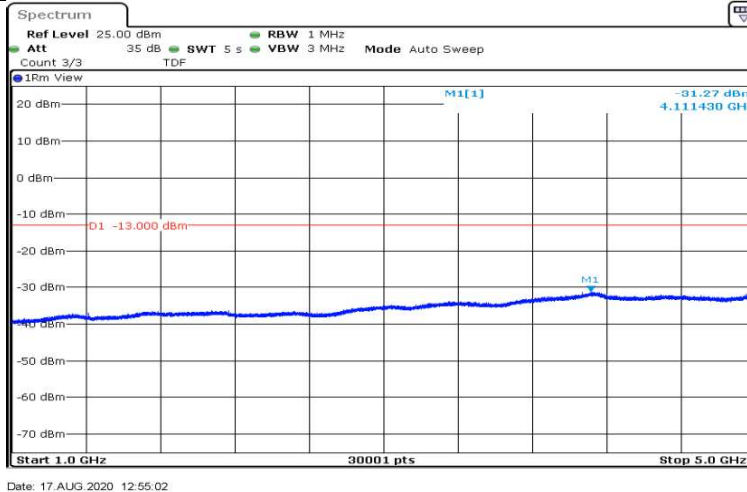

Date: 17.AUG.2020 12:54:24

Band12-3MHz-16QAM-23095-1RB#0-Range2:0.15~30MHz

Date: 17.AUG.2020 12:54:31

Band12-3MHz-16QAM-23095-1RB#0-Range3:30~1000MHz

Date: 17.AUG.2020 12:54:39

Band12-3MHz-16QAM-23095-1RB#0-Range4:1000~5000MHz