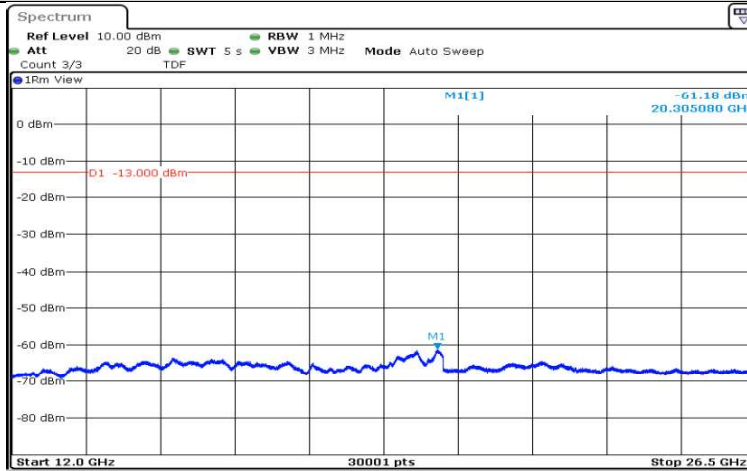

Date: 17.AUG.2020 12:24:16

Band12-1.4MHz-QPSK-23095-1RB#0-Range5:5000~12000MHz

Date: 17.AUG.2020 12:24:39

Band12-1.4MHz-QPSK-23095-1RB#0-Range6:12000~26500MHz

Date: 17.AUG.2020 12:25:02

Band12-1.4MHz-QPSK-23173-1RB#0-Range1:0.009~0.15MHz