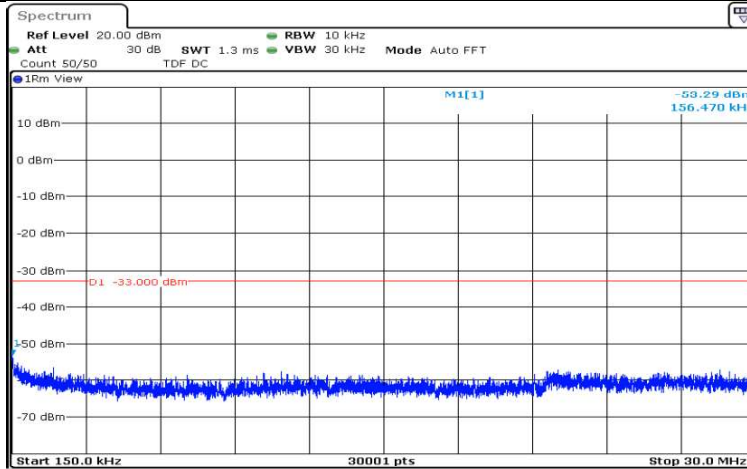

Band12-1.4MHz-16QAM-23095-1RB#0-Range6:12000~26500MHz

Band12-1.4MHz-16QAM-23173-1RB#0-Range1:0.009~0.15MHz

Date: 17.AUG.2020 12:29:28

Band12-1.4MHz-16QAM-23173-1RB#0-Range2:0.15~30MHz

Date: 17.AUG.2020 12:29:34