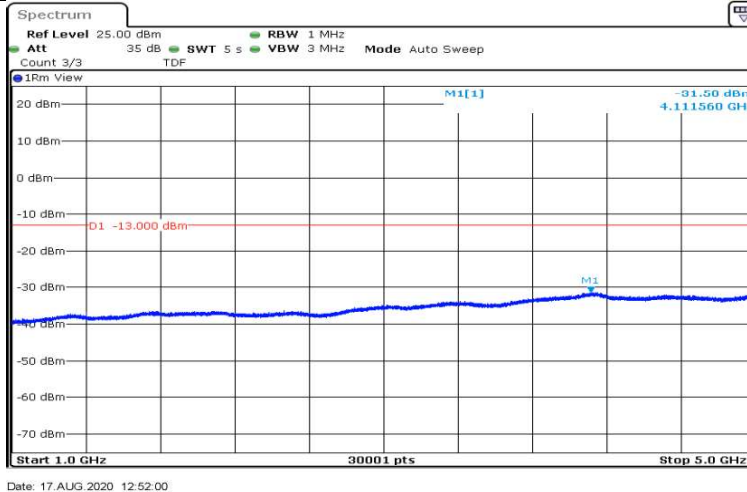

Band12-3MHz-16QAM-23025-1RB#0-Range5:5000~12000MHz