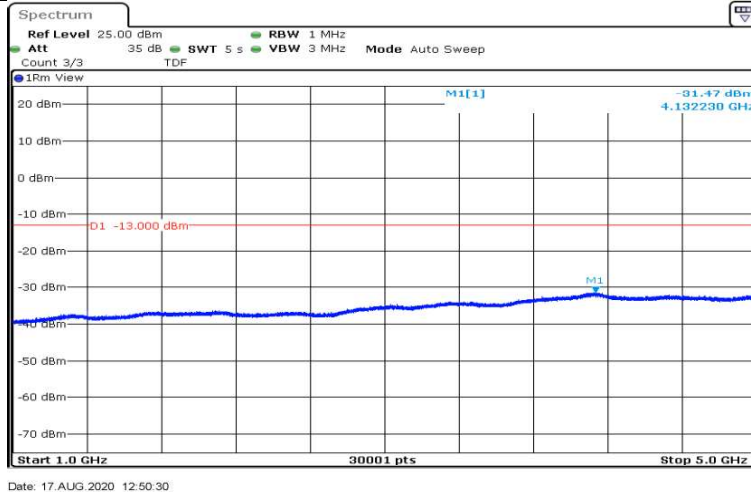

Date: 17.AUG.2020 12:50:30