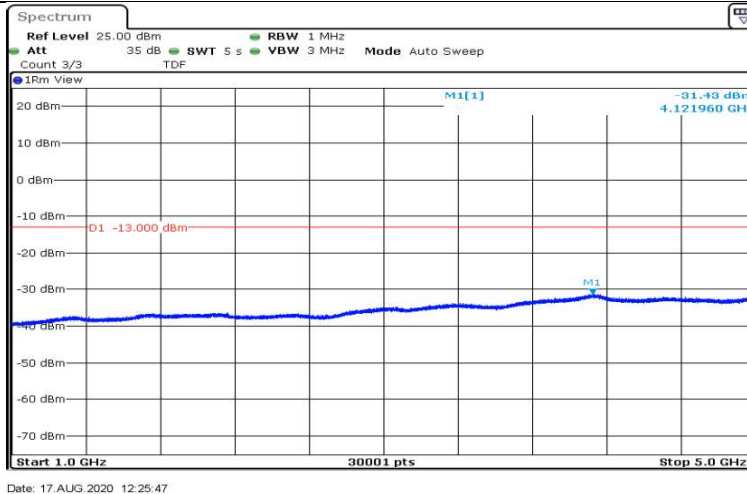

Band12-1.4MHz-16QAM-23095-1RB#0-Range5:5000~12000MHz