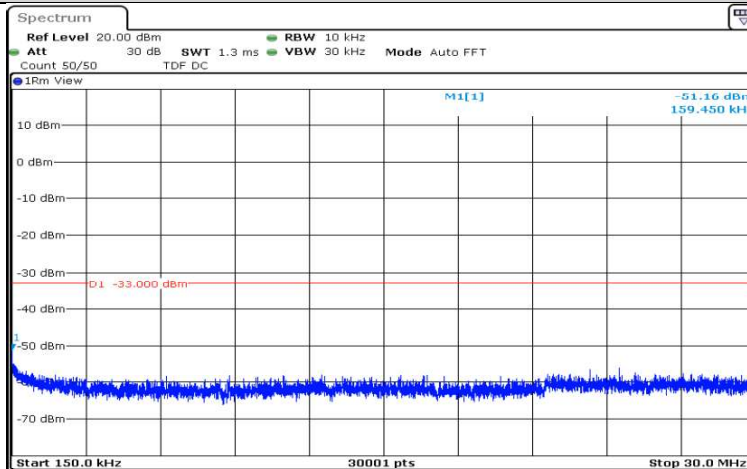

Date: 17.AUG.2020 13:12:19

Band12-5MHz-QPSK-23035-1RB#0-Range6:12000~26500MHz

Date: 17.AUG.2020 13:12:42

Band12-5MHz-QPSK-23095-1RB#0-Range1:0.009~0.15MHz

Date: 17.AUG.2020 13:14:21

Band12-5MHz-QPSK-23095-1RB#0-Range2:0.15~30MHz