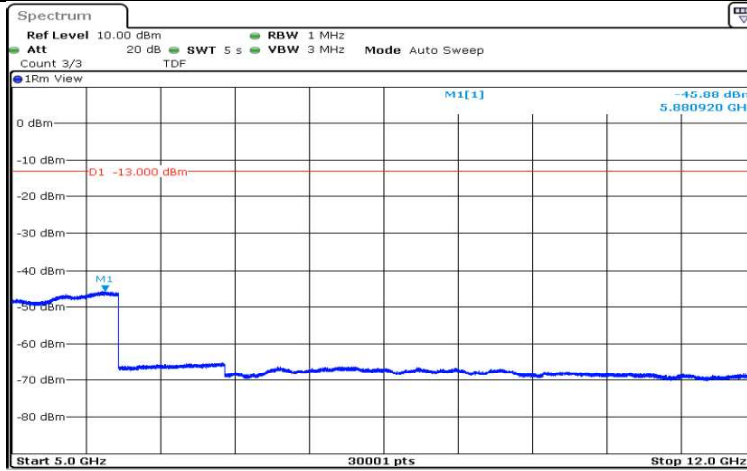

Date: 17.AUG.2020 12:24:16

Band12-1.4MHz-QPSK-23095-1RB#0-Range5:5000~12000MHz

Date: 17.AUG.2020 12:24:39

Band12-1.4MHz-QPSK-23095-1RB#0-Range6:12000~26500MHz

Date: 17.AUG.2020 12:25:02

Band12-1.4MHz-QPSK-23173-1RB#0-Range1:0.009~0.15MHz