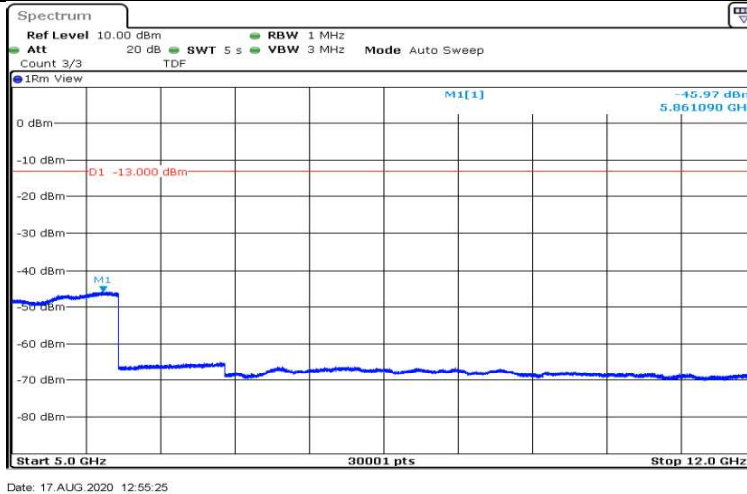

Band12-3MHz-16QAM-23095-1RB#0-Range6:12000~26500MHz