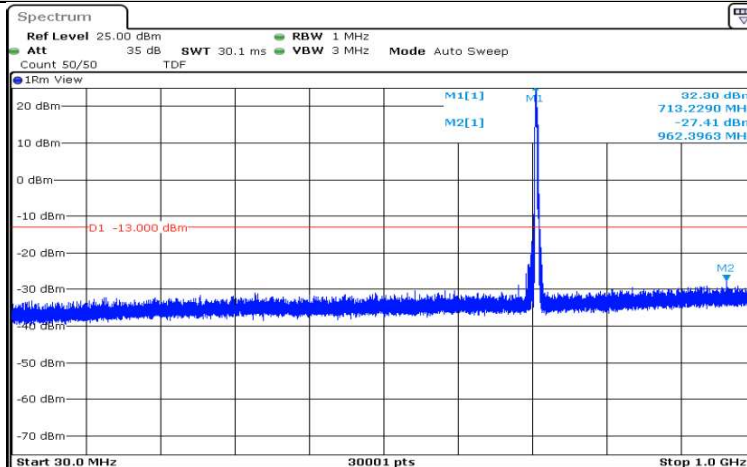

Band12-3MHz-QPSK-23165-1RB#0-Range3:30~1000MHz

Date: 17.AUG.2020 12:56:11

Band12-3MHz-QPSK-23165-1RB#0-Range4:1000~5000MHz