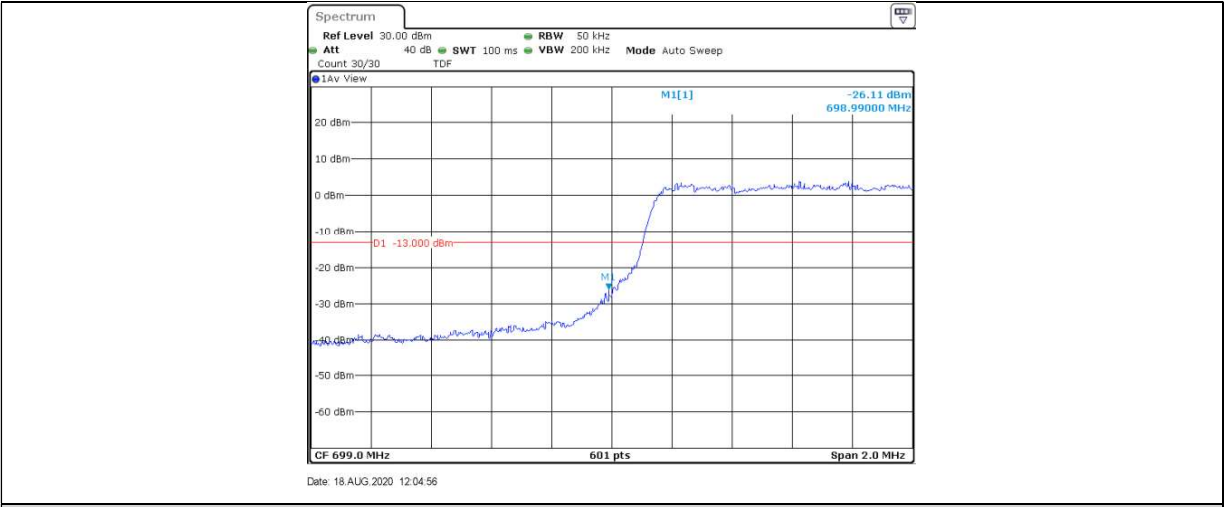

Band12-3MHz-16QAM-23025-15RB#0

Band12-3MHz-16QAM-23165-1RB#0