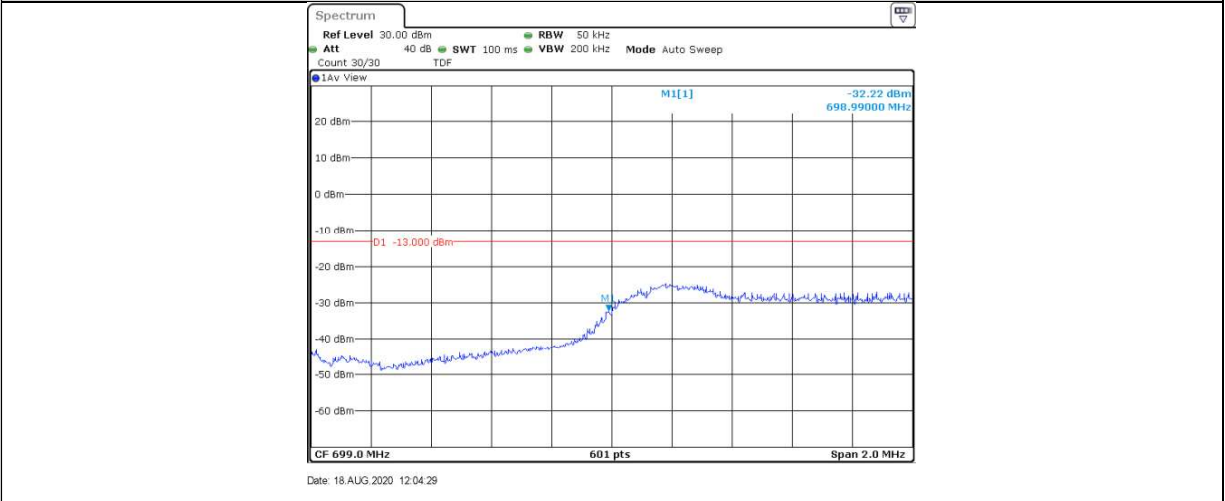

Band12-3MHz-16QAM-23025-1RB#14

Band12-3MHz-16QAM-23025-15RB#0