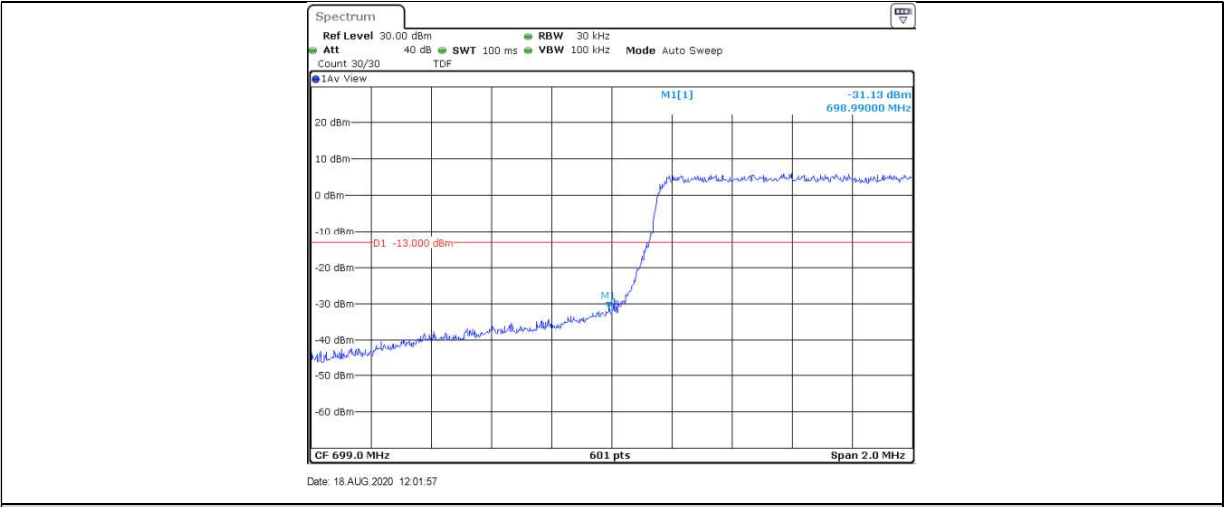

Band12-1.4MHz-16QAM-23017-6RB#0