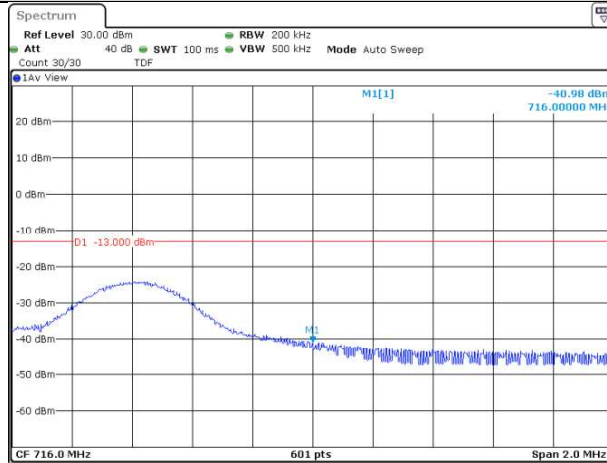

Band12-10MHz-16QAM-23060-1RB#0

Band12-10MHz-16QAM-23060-1RB#49

Band12-10MHz-16QAM-23060-50RB#0

Date: 18 AUG 2020 12:10:52

Band12-10MHz-16QAM-23130-1RB#49

Date: 18 AUG 2020 12:11:59

Band12-10MHz-16QAM-23130-1RB#0