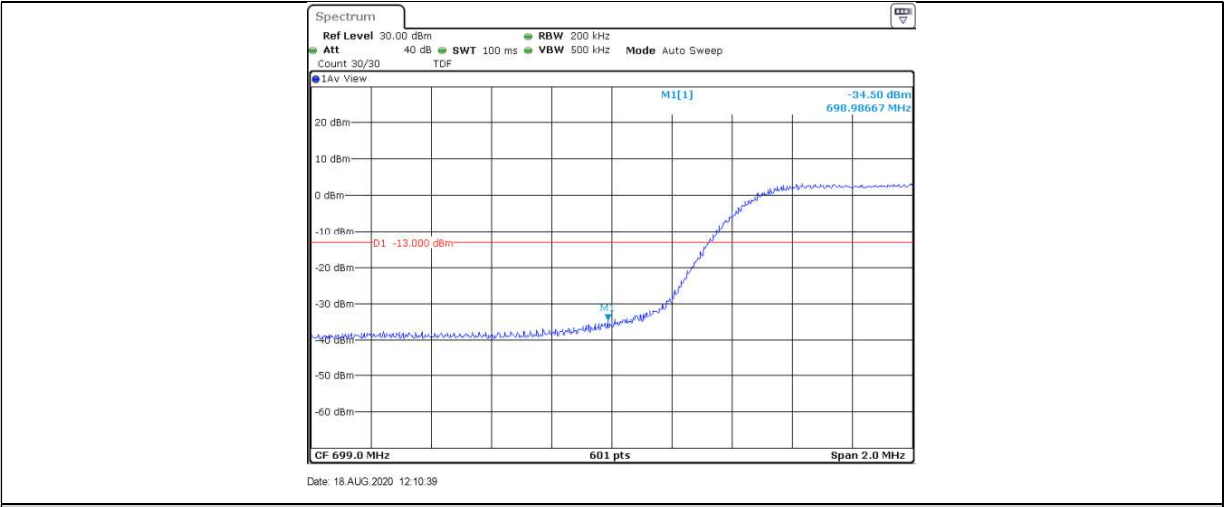

Band12-10MHz-QPSK-23130-1RB#0