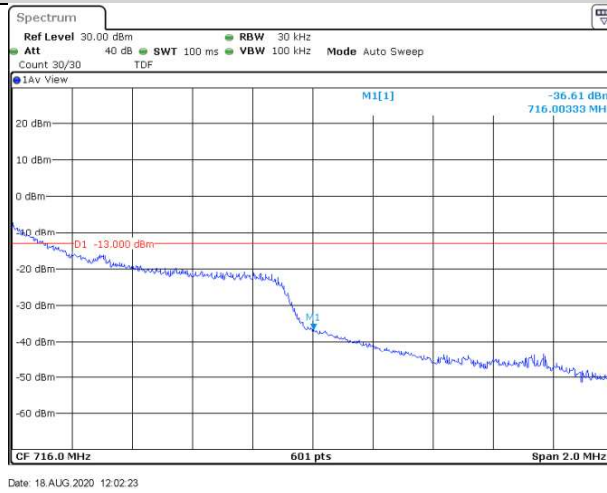

Band12-1.4MHz-QPSK-23173-1RB#0