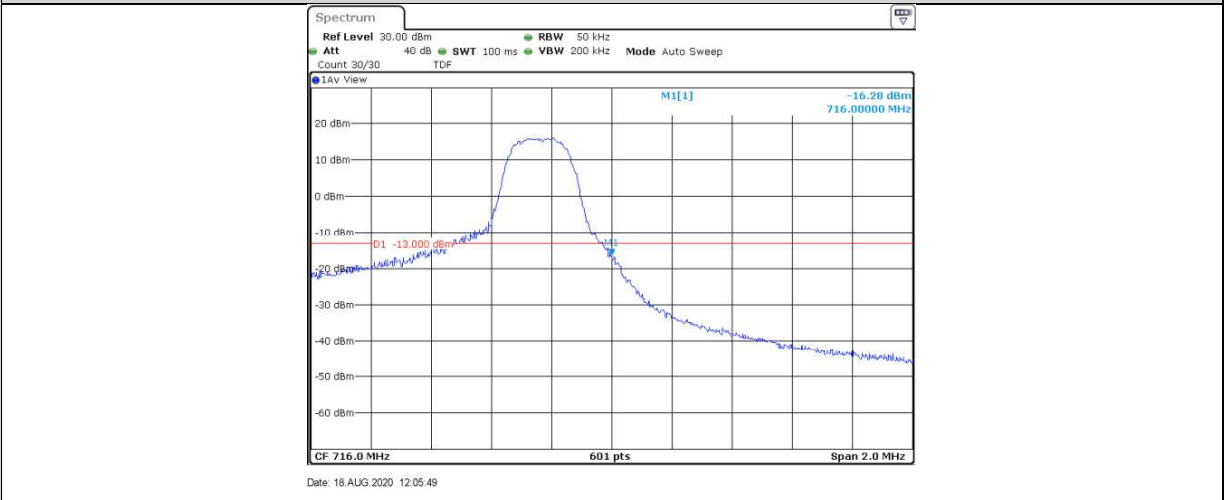

Band12-3MHz-QPSK-23165-1RB#14

Band12-3MHz-QPSK-23165-15RB#0