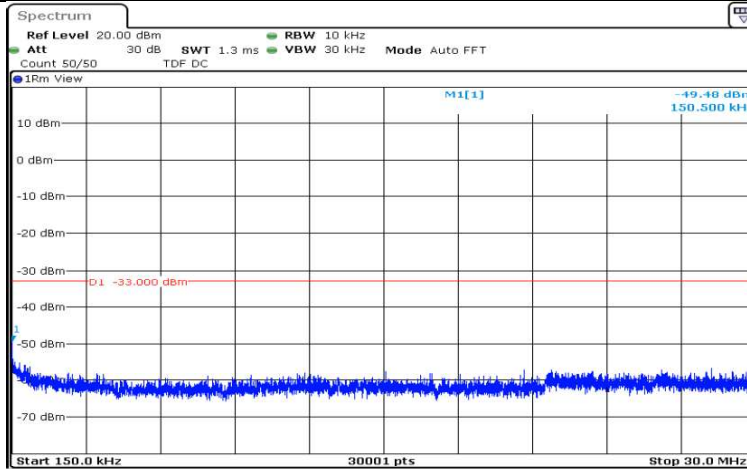

Band12-1.4MHz-QPSK-23095-1RB#0-Range2:0.15~30MHz

Date: 17.AUG.2020 12:23:45