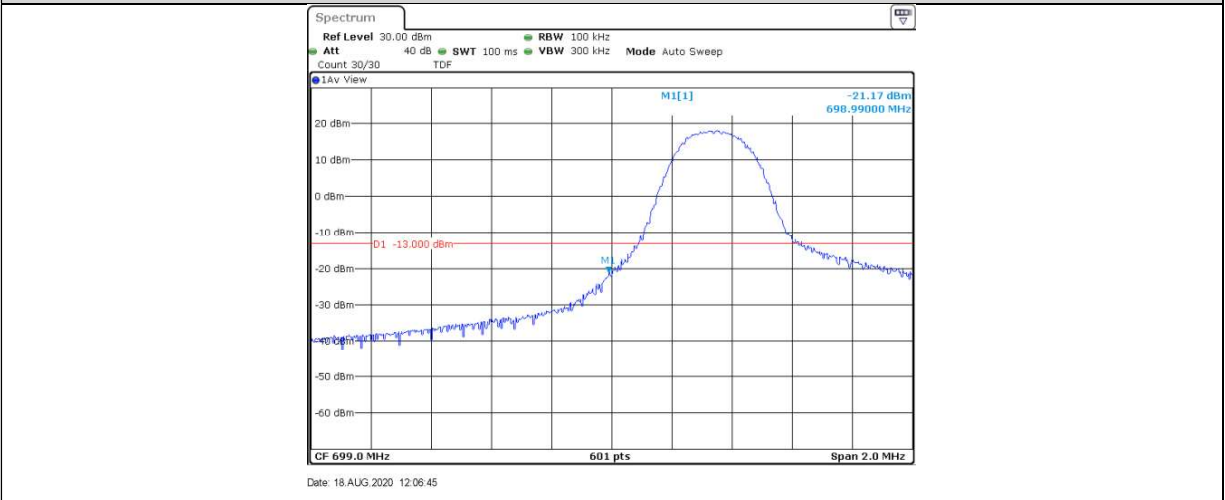

Band12-5MHz-QPSK-23035-1RB#0

Band12-5MHz-QPSK-23035-25RB#0