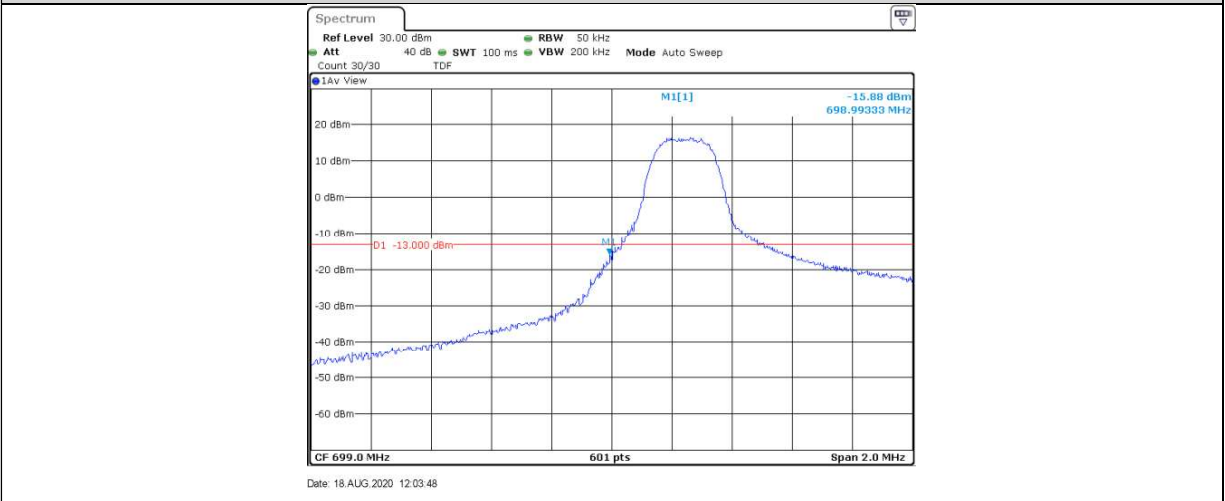

Band12-3MHz-QPSK-23025-1RB#0

Band12-3MHz-QPSK-23025-1RB#14