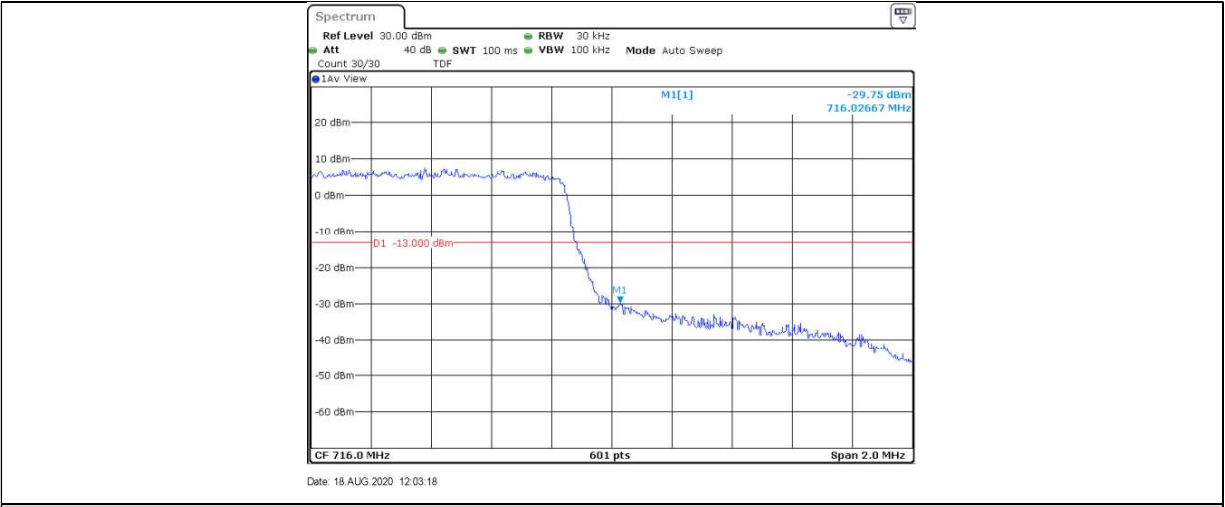

Band12-1.4MHz-16QAM-23017-1RB#0