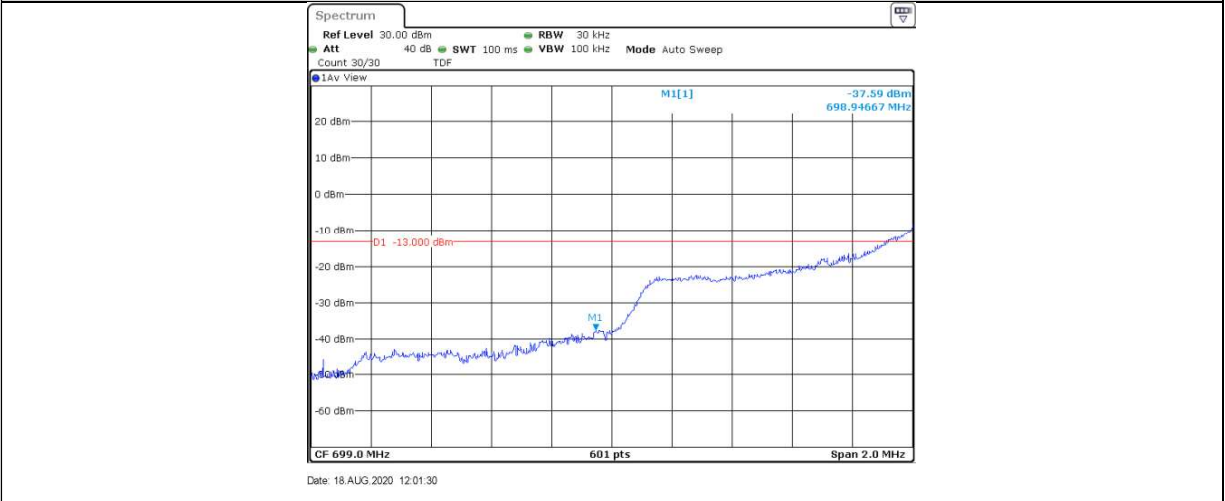

Band12-1.4MHz-16QAM-23017-1RB#5

Band12-1.4MHz-16QAM-23017-6RB#0