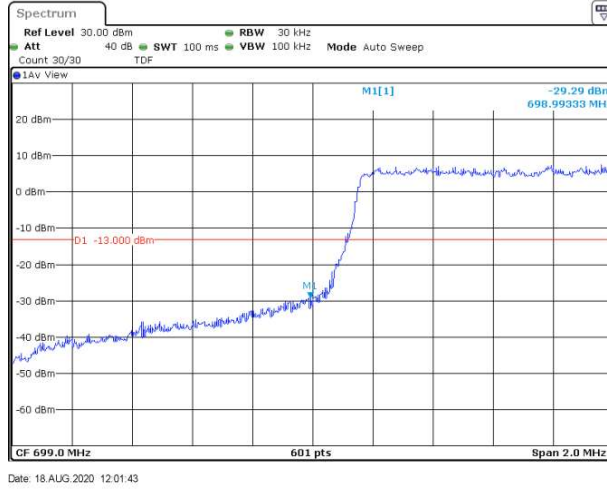

Band12-1.4MHz-QPSK-23017-6RB#0