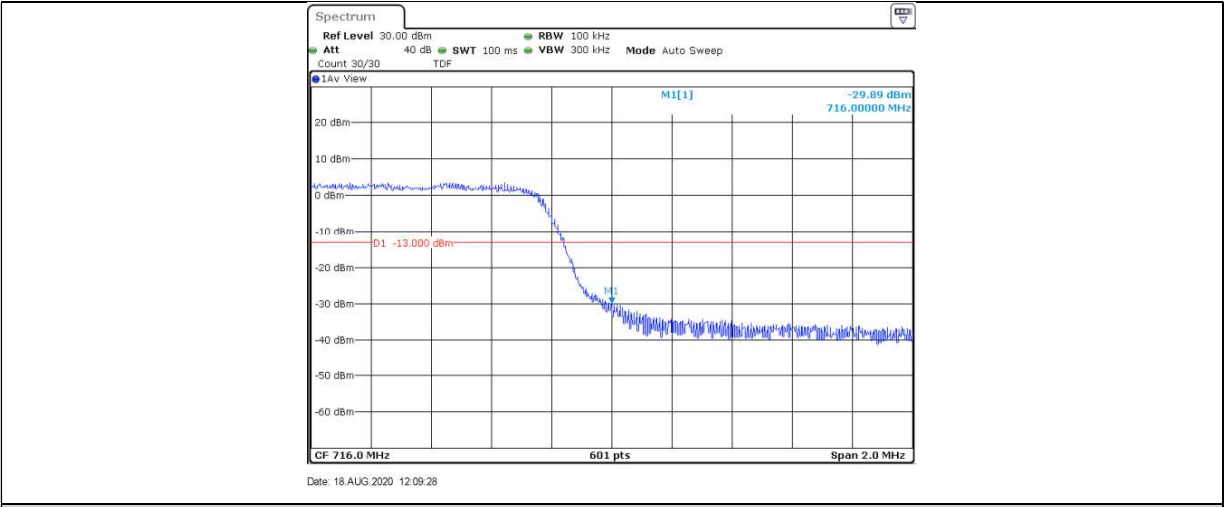

Band12-5MHz-16QAM-23035-25RB#0

Band12-5MHz-16QAM-23155-1RB#0

Band12-5MHz-16QAM-23155-1RB#24

Band12-5MHz-16QAM-23155-25RB#0

Band12-10MHz-QPSK-23130-1RB#0

Band12-10MHz-QPSK-23130-1RB#49

Band12-10MHz-QPSK-23130-50RB#0