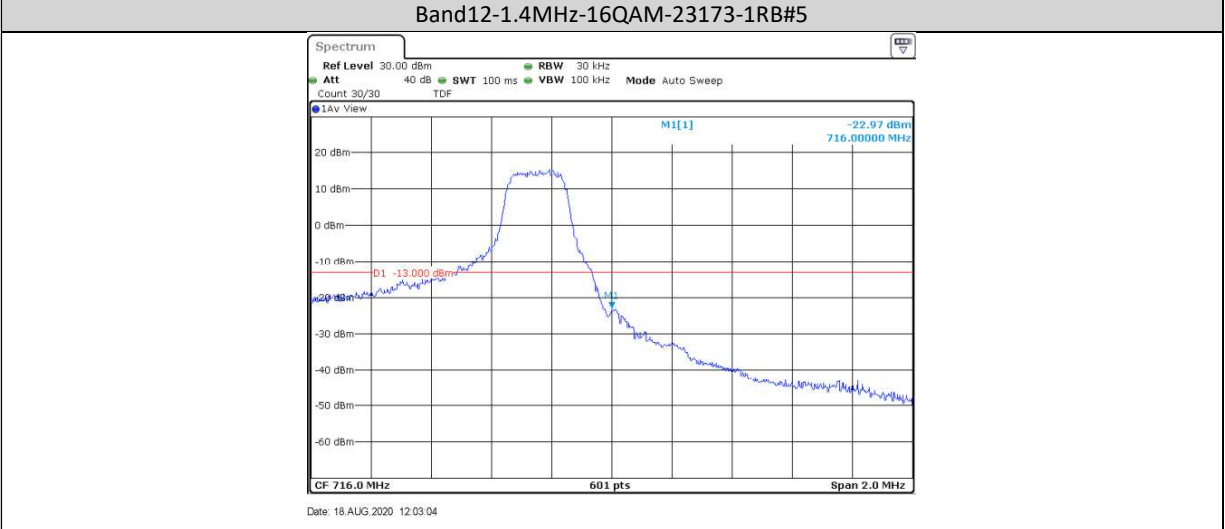

Band12-1.4MHz-16QAM-23173-6RB#0