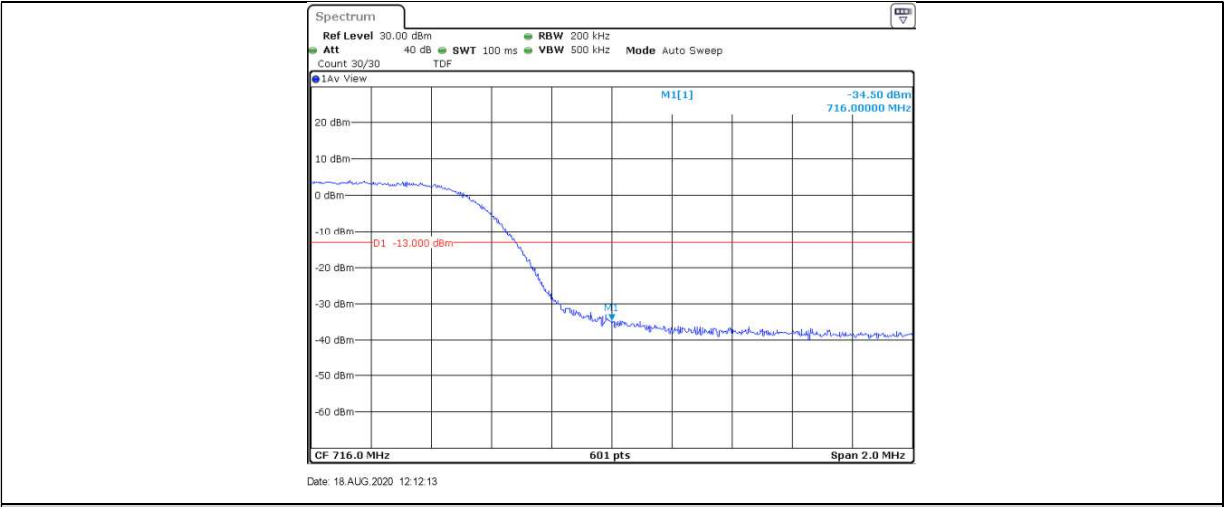

Band12-5MHz-16QAM-23035-25RB#0

Band12-5MHz-16QAM-23155-1RB#0

Band12-5MHz-16QAM-23155-1RB#24

Band12-5MHz-16QAM-23155-25RB#0

Band12-10MHz-QPSK-23130-1RB#0

Band12-10MHz-QPSK-23130-1RB#49

Band12-10MHz-QPSK-23130-50RB#0