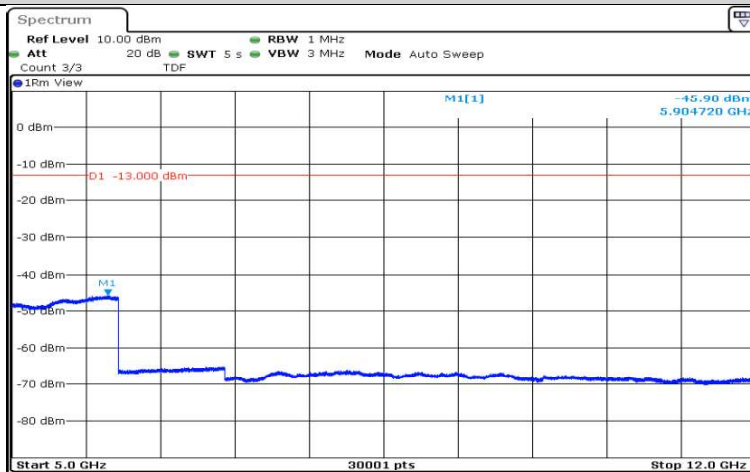

Band12-1.4MHz-QPSK-23017-1RB#0-Range5:5000~12000MHz

Date: 17.AUG.2020 12:20:36