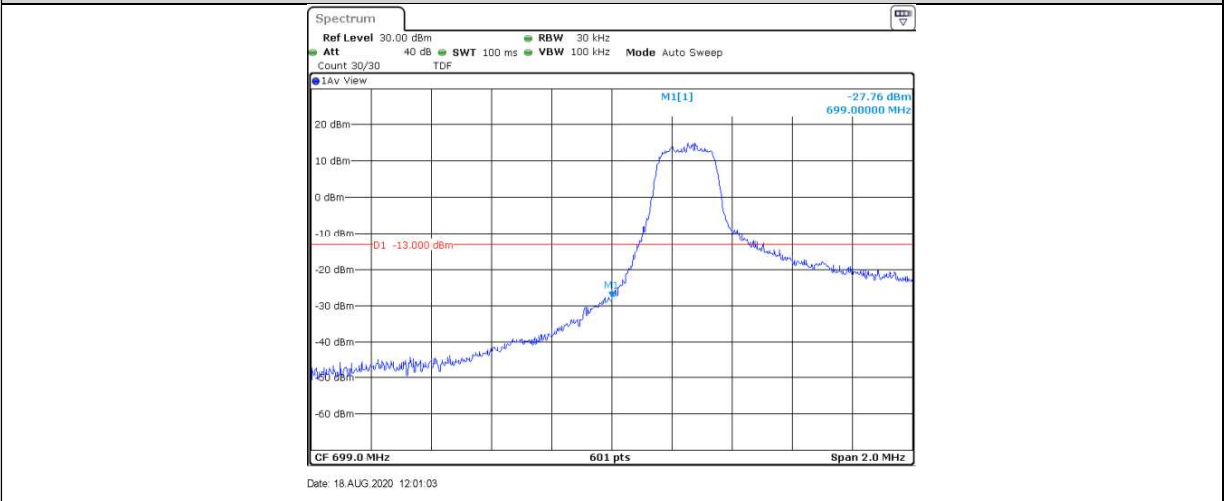

Band12-1.4MHz-16QAM-23017-1RB#0

Band12-1.4MHz-16QAM-23017-1RB#5