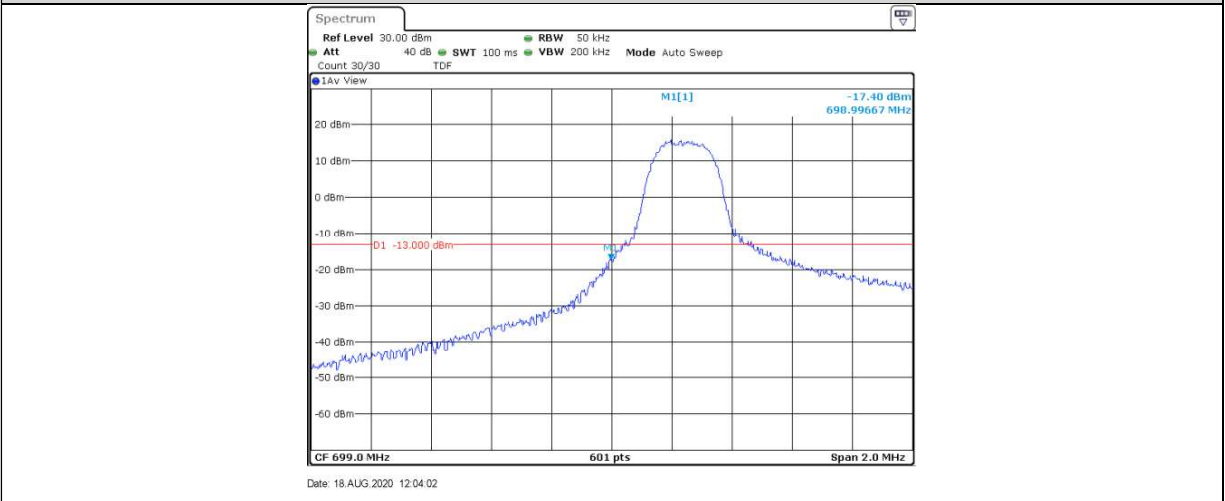

Band12-3MHz-16QAM-23025-1RB#0

Band12-3MHz-16QAM-23025-1RB#14