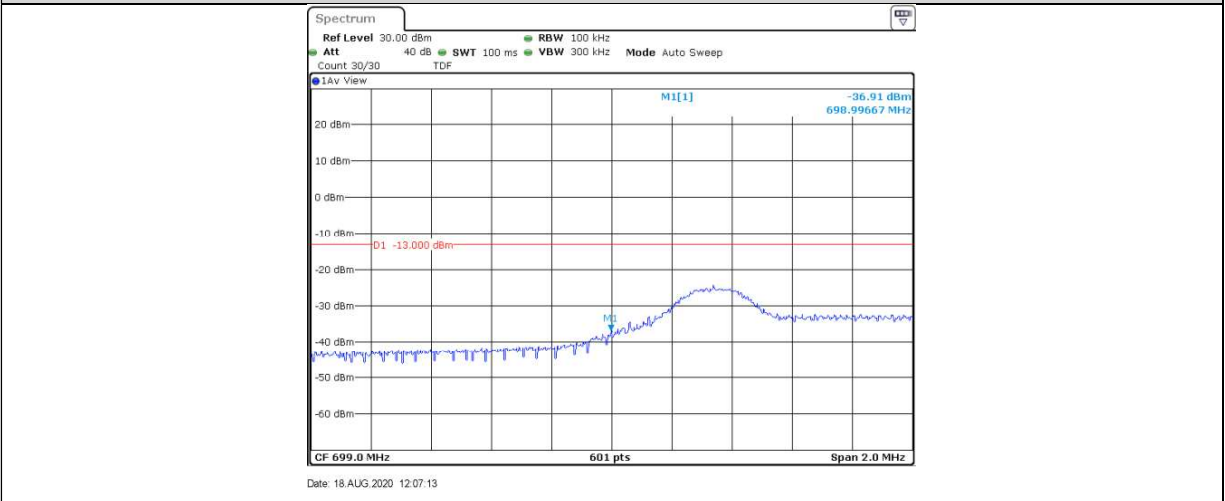

Band12-5MHz-QPSK-23035-1RB#24

Band12-5MHz-QPSK-23035-1RB#0