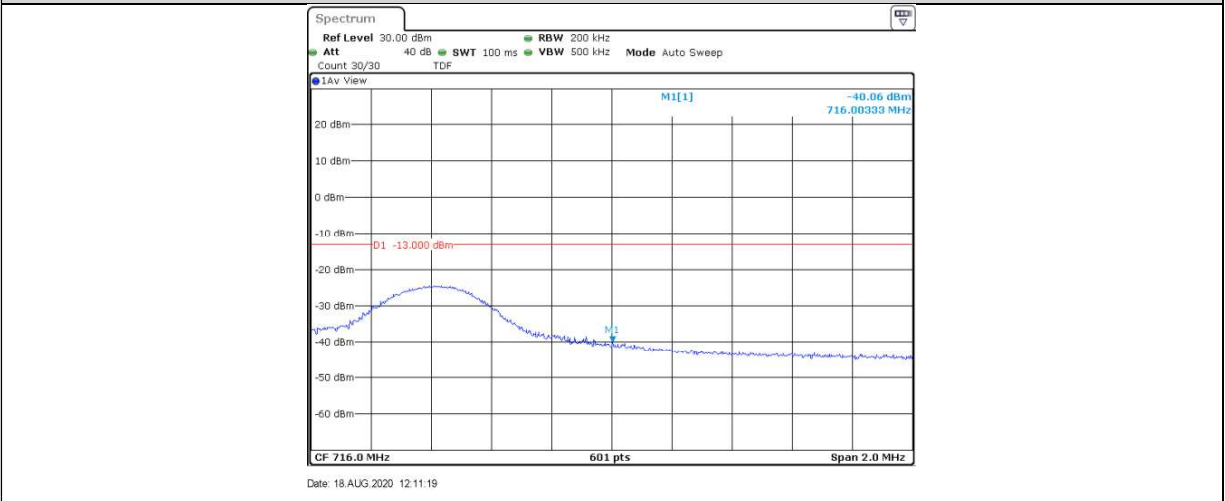

Band12-5MHz-16QAM-23035-25RB#0

Band12-5MHz-16QAM-23155-1RB#0

Band12-5MHz-16QAM-23155-1RB#24

Band12-5MHz-16QAM-23155-25RB#0

Band12-10MHz-QPSK-23130-1RB#0

Band12-10MHz-QPSK-23130-1RB#49

Band12-10MHz-QPSK-23130-50RB#0