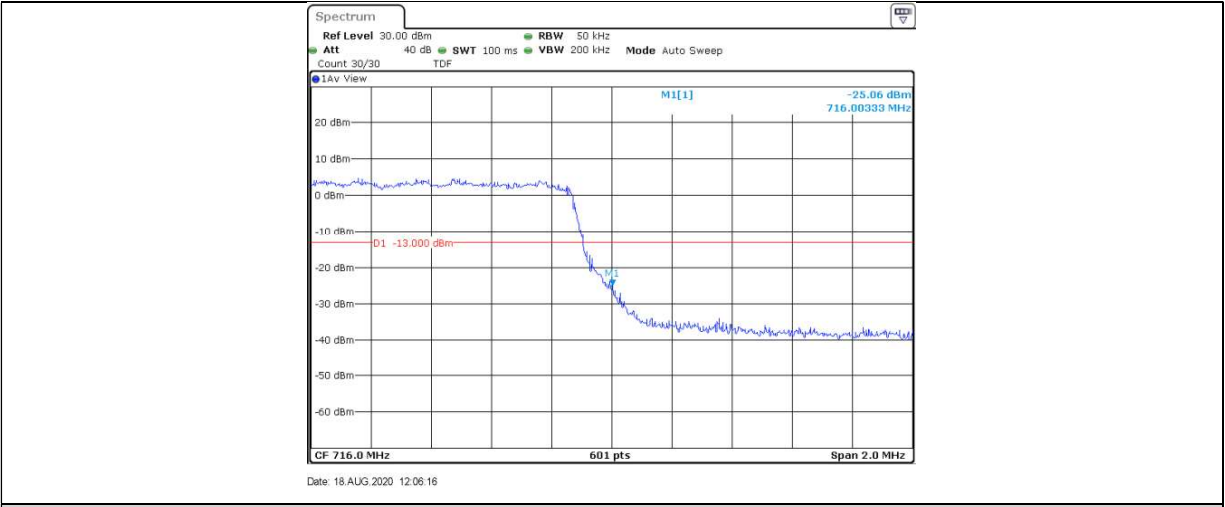

Band12-3MHz-QPSK-23165-15RB#0

Band12-3MHz-16QAM-23025-1RB#0