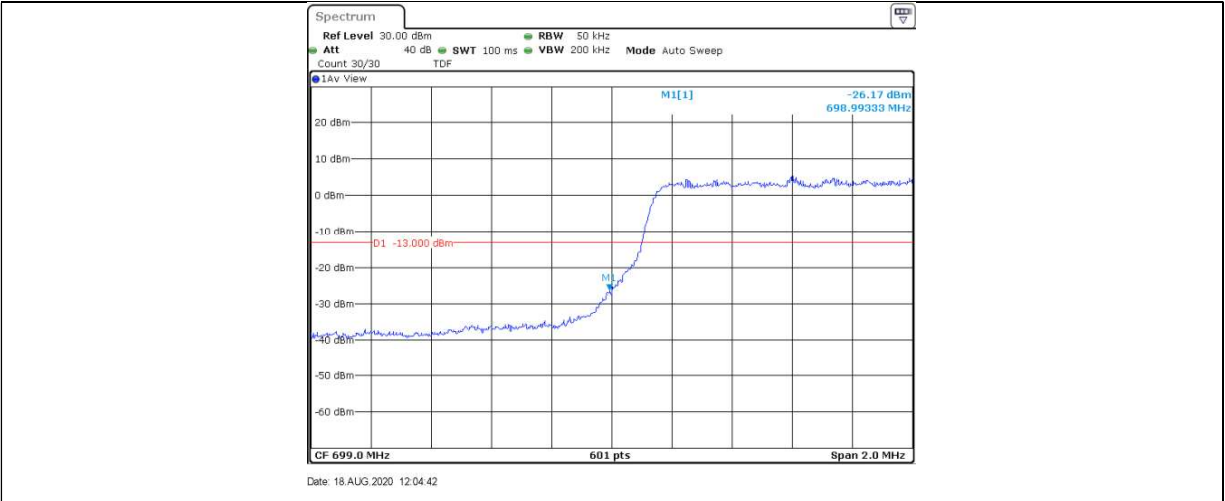

Band12-3MHz-QPSK-23025-15RB#0

Band12-3MHz-QPSK-23165-1RB#0