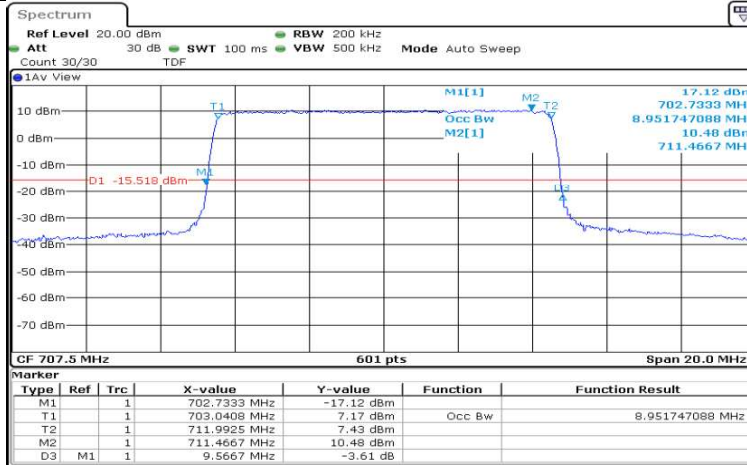

Band12-10MHz-16QAM-23095-50RB#0-8.952

Band12-10MHz-16QAM-23130-50RB#0-8.985

Appendix E: Band Edges Compliance

Test Plots

Band	Bandwidth	Modulation	Channel	RB Configuration	Result(dBm)	Verdict
Band12	1.4MHz	QPSK	23017	1RB#0	-24.87	PASS
Band12	1.4MHz	QPSK	23017	1RB#5	-35.92	PASS
Band12	1.4MHz	QPSK	23017	6RB#0	-29.29	PASS
Band12	1.4MHz	QPSK	23173	1RB#0	-36.61	PASS
Band12	1.4MHz	QPSK	23173	1RB#5	-24.05	PASS
Band12	1.4MHz	QPSK	23173	6RB#0	-29.75	PASS
Band12	1.4MHz	16QAM	23017	1RB#0	-27.76	PASS
Band12	1.4MHz	16QAM	23017	1RB#5	-37.59	PASS
Band12	1.4MHz	16QAM	23017	6RB#0	-31.13	PASS
Band12	1.4MHz	16QAM	23173	1RB#5	-22.97	PASS
Band12	1.4MHz	16QAM	23173	1RB#0	-36.23	PASS
Band12	1.4MHz	16QAM	23173	6RB#0	-30.47	PASS
Band12	3MHz	QPSK	23025	1RB#0	-15.88	PASS
Band12	3MHz	QPSK	23025	1RB#14	-30.76	PASS
Band12	3MHz	QPSK	23025	15RB#0	-26.17	PASS
Band12	3MHz	QPSK	23165	1RB#0	-30.02	PASS
Band12	3MHz	QPSK	23165	1RB#14	-16.28	PASS
Band12	3MHz	QPSK	23165	15RB#0	-25.06	PASS
Band12	3MHz	16QAM	23025	1RB#0	-17.40	PASS
Band12	3MHz	16QAM	23025	1RB#14	-32.22	PASS
Band12	3MHz	16QAM	23025	15RB#0	-26.11	PASS
Band12	3MHz	16QAM	23165	1RB#0	-30.63	PASS
Band12	3MHz	16QAM	23165	1RB#14	-15.52	PASS
Band12	3MHz	16QAM	23165	15RB#0	-25.80	PASS
Band12	5MHz	QPSK	23035	1RB#24	-36.91	PASS
Band12	5MHz	QPSK	23035	1RB#0	-21.17	PASS
Band12	5MHz	QPSK	23035	25RB#0	-30.02	PASS
Band12	5MHz	QPSK	23155	1RB#0	-36.69	PASS
Band12	5MHz	QPSK	23155	1RB#24	-21.63	PASS
Band12	5MHz	QPSK	23155	25RB#0	-29.80	PASS
Band12	5MHz	16QAM	23035	1RB#0	-23.81	PASS
Band12	5MHz	16QAM	23035	1RB#24	-37.47	PASS
Band12	5MHz	16QAM	23035	25RB#0	-31.39	PASS
Band12	5MHz	16QAM	23155	1RB#0	-38.29	PASS
Band12	5MHz	16QAM	23155	1RB#24	-20.91	PASS
Band12	5MHz	16QAM	23155	25RB#0	-29.89	PASS
Band12	10MHz	QPSK	23060	1RB#49	-40.03	PASS
Band12	10MHz	QPSK	23060	1RB#0	-25.41	PASS
Band12	10MHz	QPSK	23060	50RB#0	-34.50	PASS
Band12	10MHz	QPSK	23130	1RB#0	-40.06	PASS
Band12	10MHz	QPSK	23130	1RB#49	-27.38	PASS
Band12	10MHz	QPSK	23130	50RB#0	-34.50	PASS
Band12	10MHz	16QAM	23060	1RB#0	-27.62	PASS
Band12	10MHz	16QAM	23060	1RB#49	-41.36	PASS