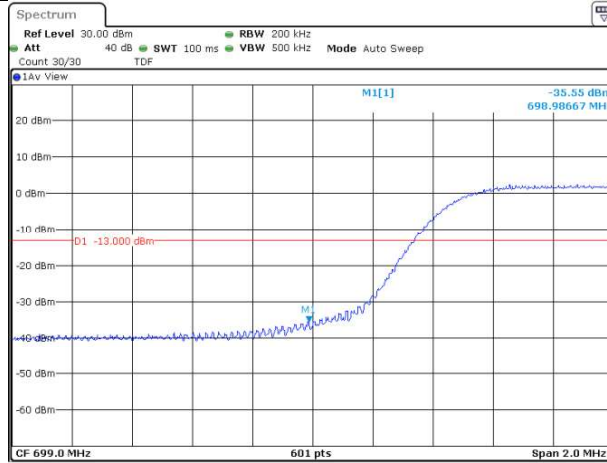

Band12-10MHz-16QAM-23060-50RB#0

Date: 18 AUG 2020 12:10:52