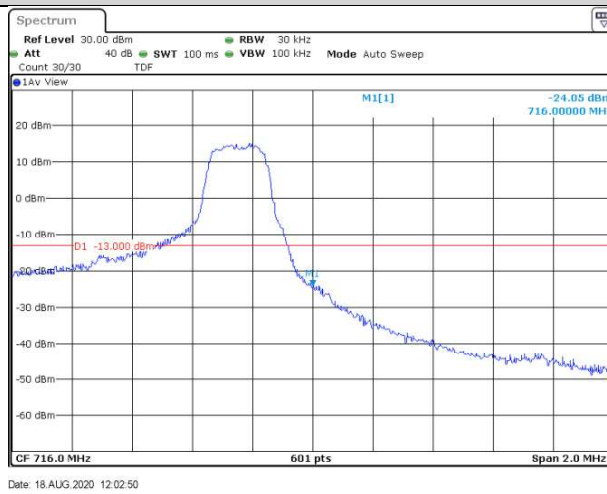

Band12-1.4MHz-QPSK-23173-1RB#5

Band12-1.4MHz-QPSK-23173-6RB#0