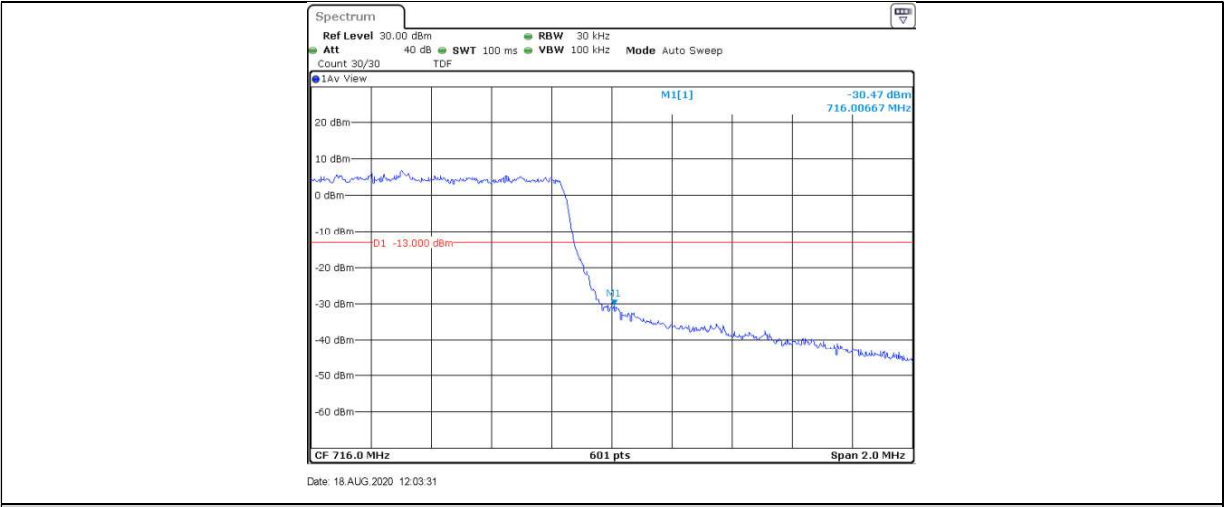

Band12-1.4MHz-16QAM-23173-6RB#0

Band12-3MHz-QPSK-23025-1RB#0