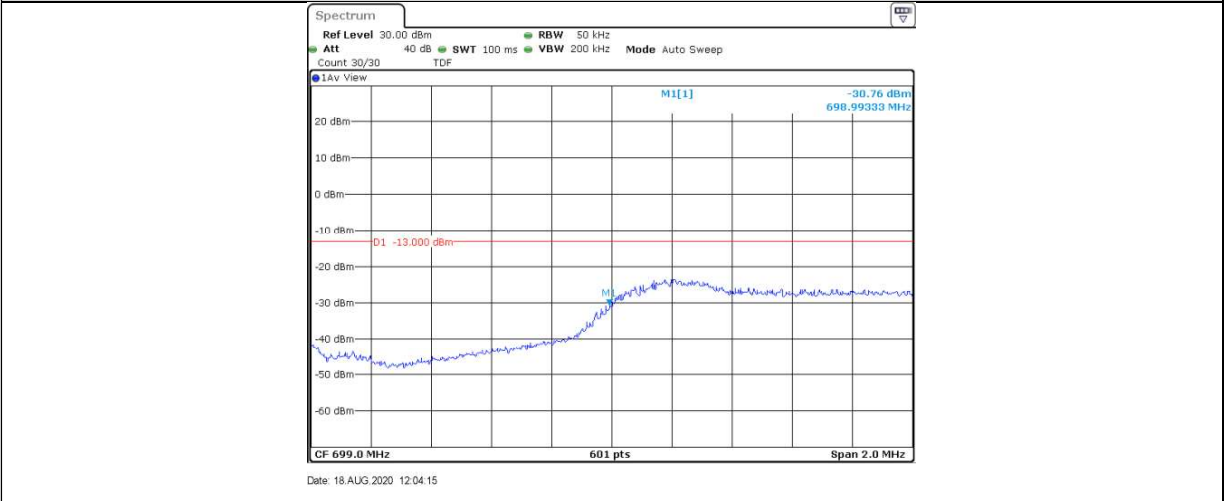

Band12-3MHz-QPSK-23025-1RB#14

Band12-3MHz-QPSK-23025-15RB#0