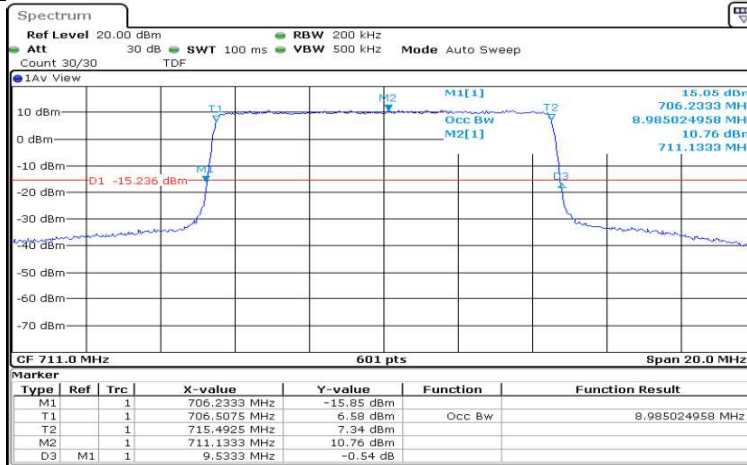

Band12-10MHz-16QAM-23095-50RB#0-8.952

Band12-10MHz-16QAM-23130-50RB#0-8.985

Appendix E: Band Edges Compliance

Test Plots

Band	Bandwidth	Modulation	Channel	RB Configuration	Result(dBm)	Verdict
Band12	1.4MHz	QPSK	23017	1RB#0	-24.87	PASS
Band12	1.4MHz	QPSK	23017	1RB#5	-35.92	PASS
Band12	1.4MHz	QPSK	23017	6RB#0	-29.29	PASS
Band12	1.4MHz	QPSK	23173	1RB#0	-36.61	PASS
Band12	1.4MHz	QPSK	23173	1RB#5	-24.05	PASS
Band12	1.4MHz	QPSK	23173	6RB#0	-29.75	PASS
Band12	1.4MHz	16QAM	23017	1RB#0	-27.76	PASS
Band12	1.4MHz	16QAM	23017	1RB#5	-37.59	PASS
Band12	1.4MHz	16QAM	23017	6RB#0	-31.13	PASS
Band12	1.4MHz	16QAM	23173	1RB#5	-22.97	PASS
Band12	1.4MHz	16QAM	23173	1RB#0	-36.23	PASS
Band12	1.4MHz	16QAM	23173	6RB#0	-30.47	PASS
Band12	3MHz	QPSK	23025	1RB#0	-15.88	PASS
Band12	3MHz	QPSK	23025	1RB#14	-30.76	PASS
Band12	3MHz	QPSK	23025	15RB#0	-26.17	PASS
Band12	3MHz	QPSK	23165	1RB#0	-30.02	PASS
Band12	3MHz	QPSK	23165	1RB#14	-16.28	PASS
Band12	3MHz	QPSK	23165	15RB#0	-25.06	PASS
Band12	3MHz	16QAM	23025	1RB#0	-17.40	PASS
Band12	3MHz	16QAM	23025	1RB#14	-32.22	PASS
Band12	3MHz	16QAM	23025	15RB#0	-26.11	PASS
Band12	3MHz	16QAM	23165	1RB#0	-30.63	PASS
Band12	3MHz	16QAM	23165	1RB#14	-15.52	PASS
Band12	3MHz	16QAM	23165	15RB#0	-25.80	PASS
Band12	5MHz	QPSK	23035	1RB#24	-36.91	PASS
Band12	5MHz	QPSK	23035	1RB#0	-21.17	PASS
Band12	5MHz	QPSK	23035	25RB#0	-30.02	PASS
Band12	5MHz	QPSK	23155	1RB#0	-36.69	PASS
Band12	5MHz	QPSK	23155	1RB#24	-21.63	PASS
Band12	5MHz	QPSK	23155	25RB#0	-29.80	PASS
Band12	5MHz	16QAM	23035	1RB#0	-23.81	PASS
Band12	5MHz	16QAM	23035	1RB#24	-37.47	PASS
Band12	5MHz	16QAM	23035	25RB#0	-31.39	PASS
Band12	5MHz	16QAM	23155	1RB#0	-38.29	PASS
Band12	5MHz	16QAM	23155	1RB#24	-20.91	PASS
Band12	5MHz	16QAM	23155	25RB#0	-29.89	PASS
Band12	10MHz	QPSK	23060	1RB#49	-40.03	PASS
Band12	10MHz	QPSK	23060	1RB#0	-25.41	PASS
Band12	10MHz	QPSK	23060	50RB#0	-34.50	PASS
Band12	10MHz	QPSK	23130	1RB#0	-40.06	PASS
Band12	10MHz	QPSK	23130	1RB#49	-27.38	PASS
Band12	10MHz	QPSK	23130	50RB#0	-34.50	PASS
Band12	10MHz	16QAM	23060	1RB#0	-27.62	PASS
Band12	10MHz	16QAM	23060	1RB#49	-41.36	PASS