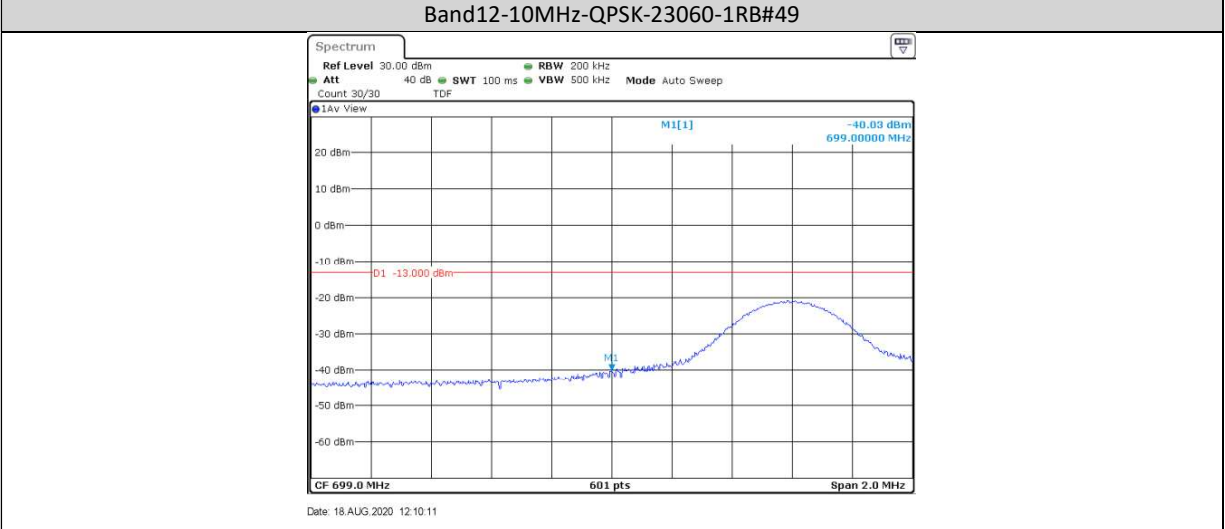

Band12-5MHz-16QAM-23035-25RB#0

Band12-5MHz-16QAM-23155-1RB#0

Band12-5MHz-16QAM-23155-1RB#24

Band12-5MHz-16QAM-23155-25RB#0

Band12-10MHz-QPSK-23130-1RB#0

Band12-10MHz-QPSK-23130-1RB#49

Band12-10MHz-QPSK-23130-50RB#0