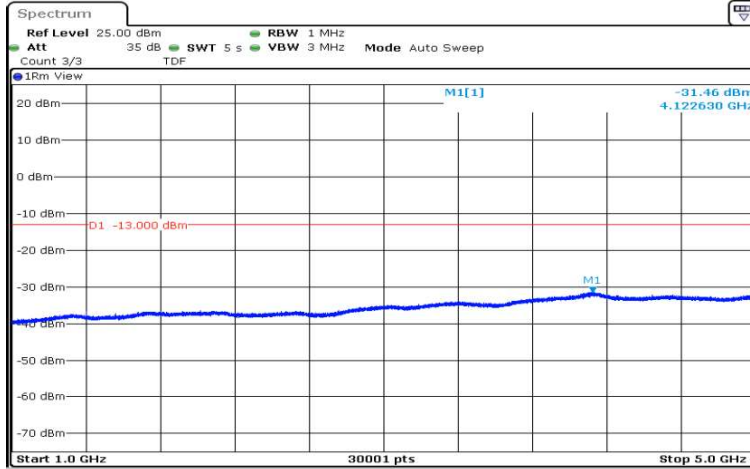

Band12-1.4MHz-QPSK-23017-1RB#0-Range4:1000~5000MHz

Date: 17.AUG.2020 12:20:13