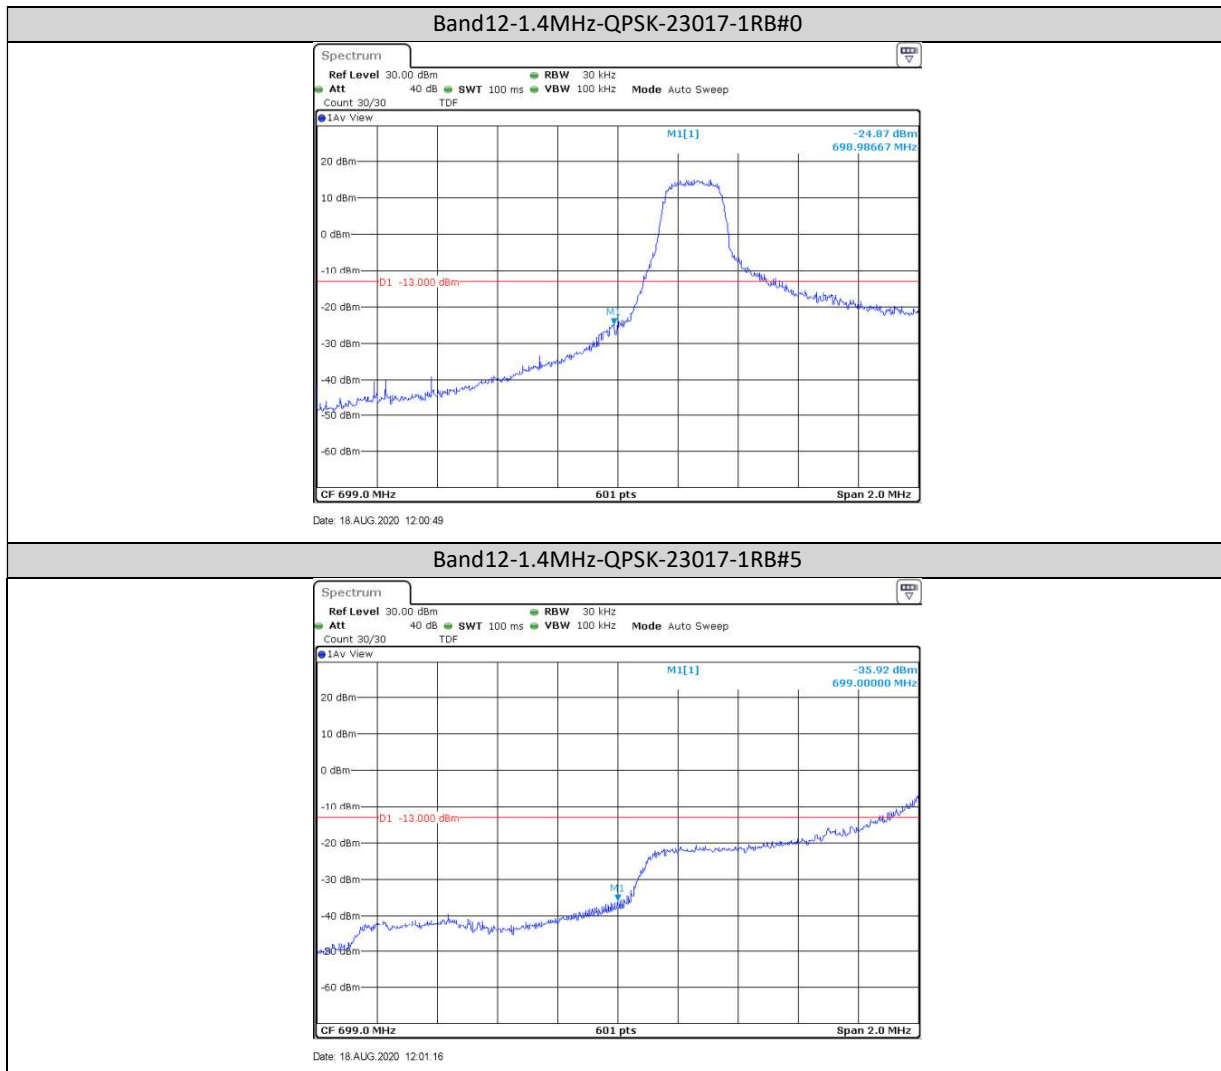

Total Quality. Assured.

Band12	10MHz	16QAM	23060	50RB#0	-35.55	PASS
Band12	10MHz	16QAM	23130	1RB#49	-27.73	PASS
Band12	10MHz	16QAM	23130	1RB#0	-40.98	PASS
Band12	10MHz	16QAM	23130	50RB#0	-35.49	PASS

Test Graphs