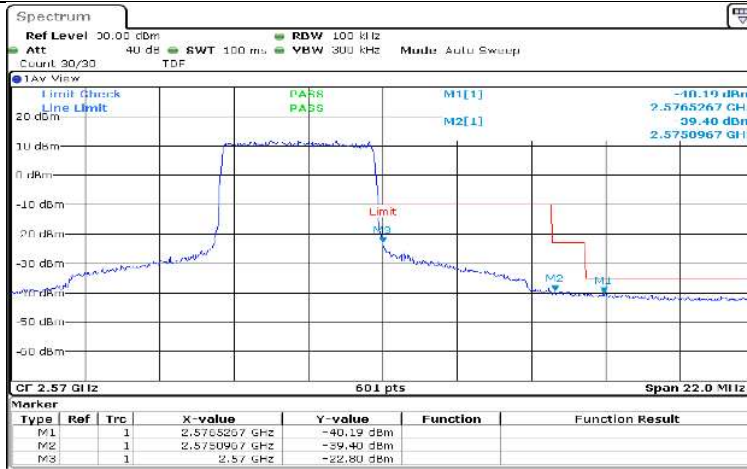

Band7-5MHz-QPSK-21425-25RB#0

Date: 17.AUG.2020 10:35:09