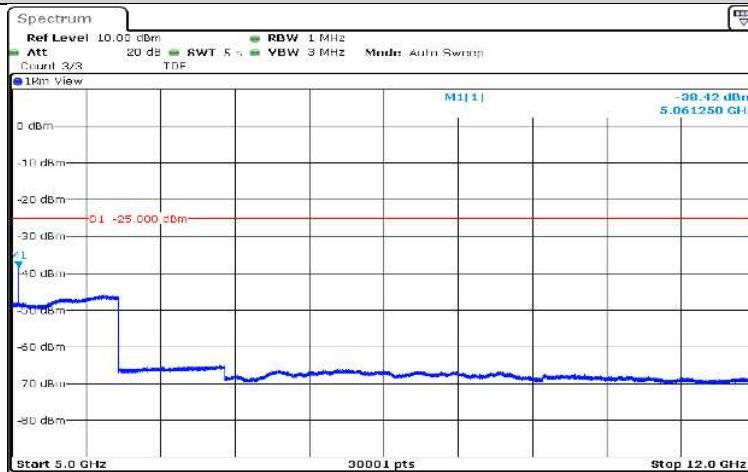

Band7-10MHz-QPSK-21100-1RB#0-Range5:5000~12000MHz

Date: 17.AUG.2020 11:01:09

Band7-10MHz-QPSK-21100-1RB#0-Range6:12000~26500MHz