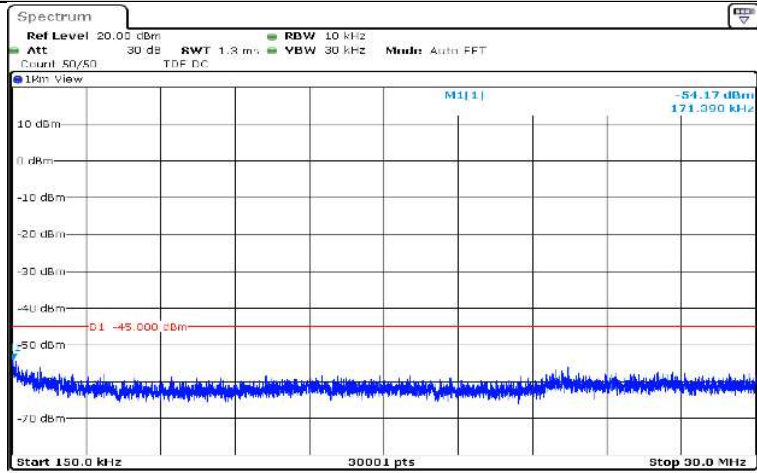

Band7-5MHz-QPSK-20775-1RB#0-Range2:0.15~30MHz

Date: 17.AUG.2020 10:35:40