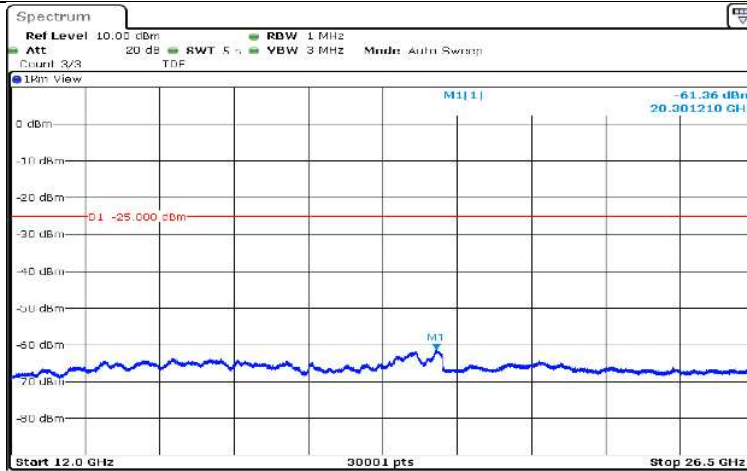

Date: 17.AUG.2020 10:38:53

Band7-5MHz-QPSK-21100-1RB#0-Range4:1000~5000MHz

Date: 17.AUG.2020 10:39:16

Band7-5MHz-QPSK-21100-1RB#0-Range5:5000~12000MHz

Date: 17.AUG.2020 10:39:39

Band7-5MHz-QPSK-21100-1RB#0-Range6:12000~26500MHz