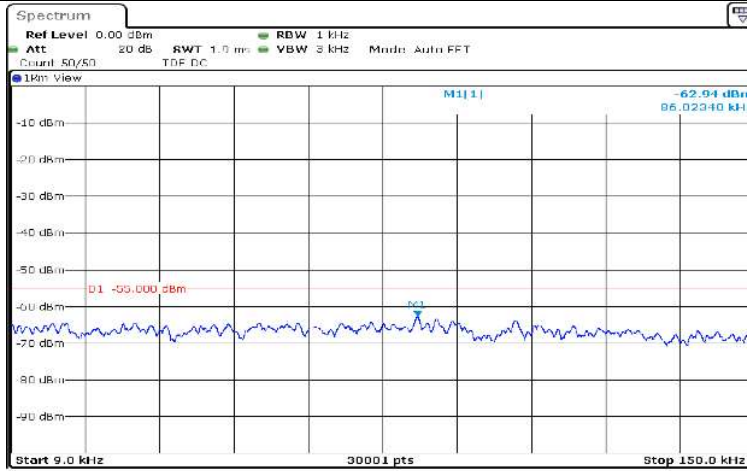

Band7-10MHz-16QAM-21100-1RB#0-Range1:0.009~0.15MHz

Date: 17.AUG.2020 11:01:39