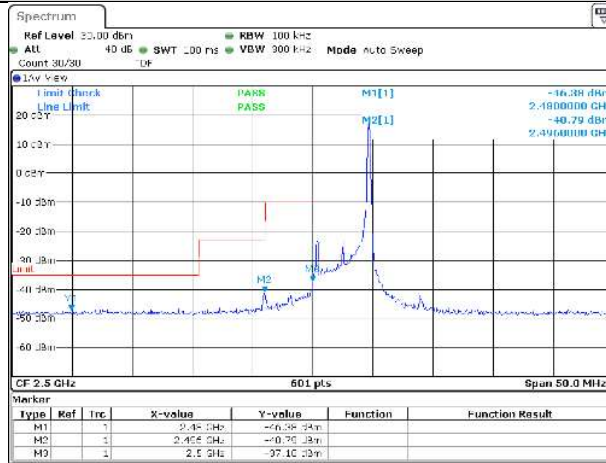

## Test Graphs

**Band7-5MHz-QPSK-21425-25RB#0**

Date: 17.AUG.2020 10:35:09

**Band7-5MHz-16QAM-20775-1RB#24**

Date: 16.AUG.2020 11:21:34

**Band7-5MHz-16QAM-20775-1RB#0**

Date: 16.AUG.2020 11:21:05

**Band7-5MHz-16QAM-20775-25RB#0**