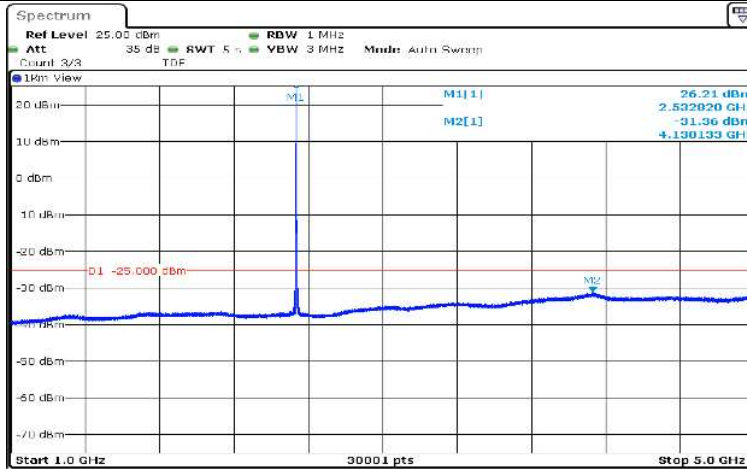

Band7-5MHz-16QAM-21100-1RB#0-Range4:1000~5000MHz

Date: 17.AUG.2020 10:40:47