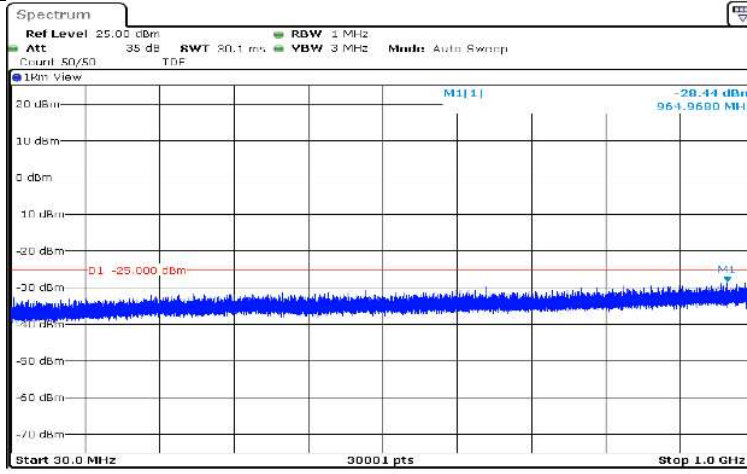

Date: 17.AUG.2020 10:38:29

Band7-5MHz-16QAM-21100-1RB#0-Range1:0.009~0.15MHz

Date: 17.AUG.2020 10:40:09

Band7-5MHz-16QAM-21100-1RB#0-Range2:0.15~30MHz

Date: 17.AUG.2020 10:40:15

Band7-5MHz-16QAM-21100-1RB#0-Range3:30~1000MHz