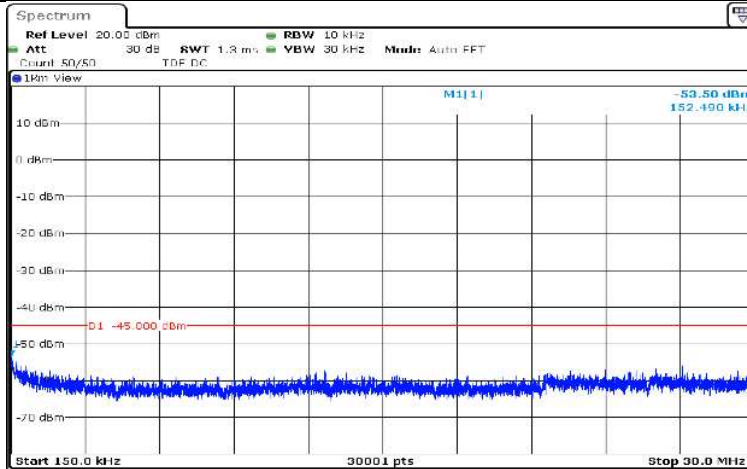

Band7-10MHz-QPSK-21400-1RB#0-Range6:12000~26500MHz

Date: 17.AUG.2020 11:04:38

Band7-10MHz-16QAM-20800-1RB#0-Range1:0.009~0.15MHz

Date: 17.AUG.2020 10:58:36

Band7-10MHz-16QAM-20800-1RB#0-Range2:0.15~30MHz

Date: 17.AUG.2020 10:58:42