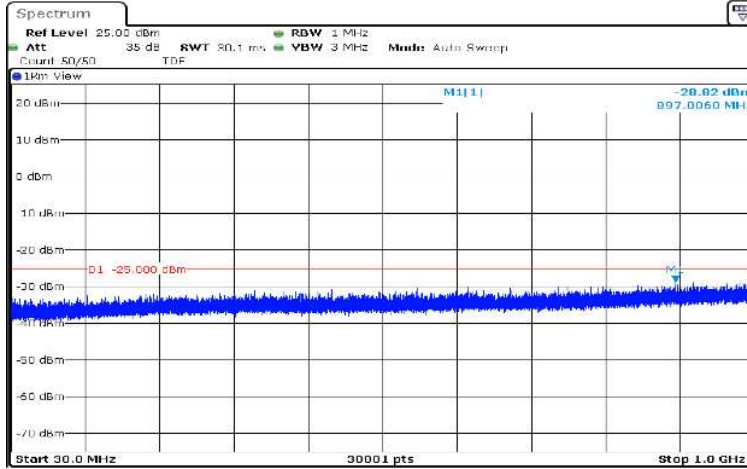

**Band7-5MHz-QPSK-20775-1RB#0-Range1:0.009~0.15MHz**

Date: 17.AUG.2020 10:35:34

**Band7-5MHz-QPSK-20775-1RB#0-Range2:0.15~30MHz**

Date: 17.AUG.2020 10:35:40

**Band7-5MHz-QPSK-20775-1RB#0-Range3:30~1000MHz**