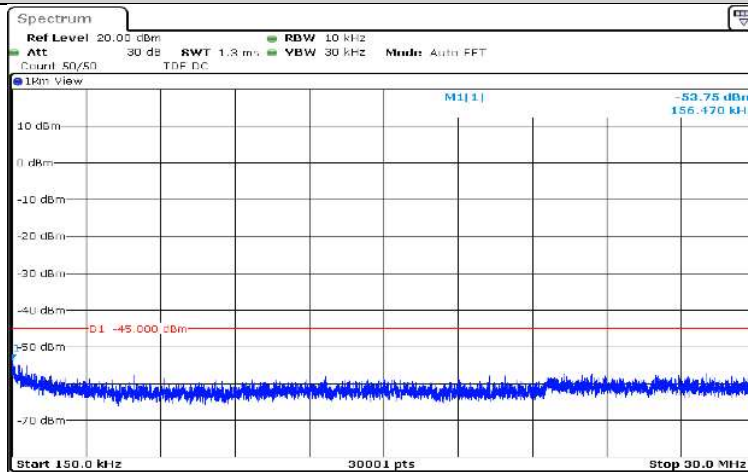

Band7-10MHz-16QAM-21400-1RB#0-Range2:0.15~30MHz

Date: 17.AUG.2020 11:04:50

Band7-10MHz-16QAM-21400-1RB#0-Range3:30~1000MHz