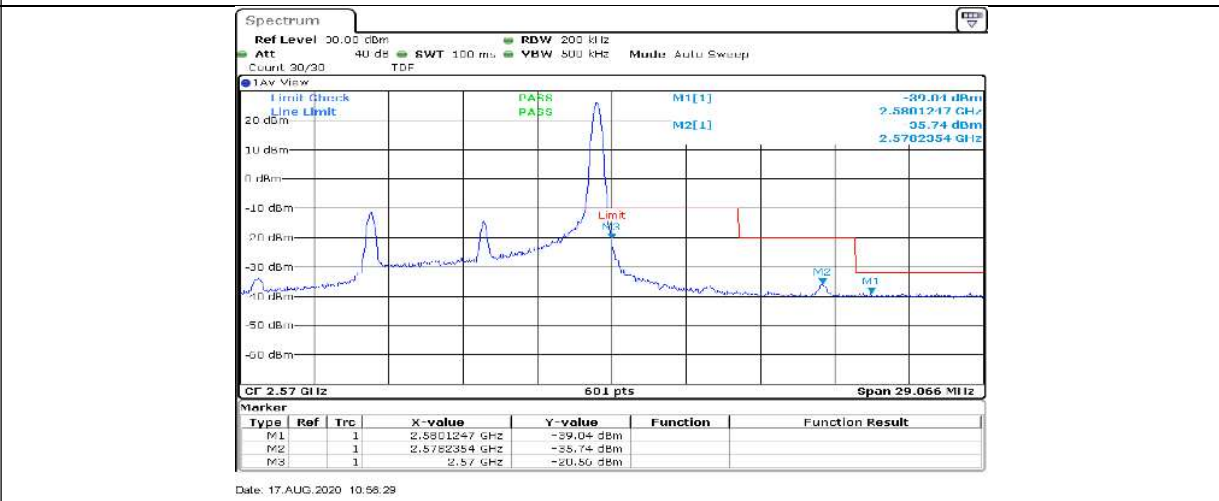

Band7-10MHz-16QAM-21400-1RB#9