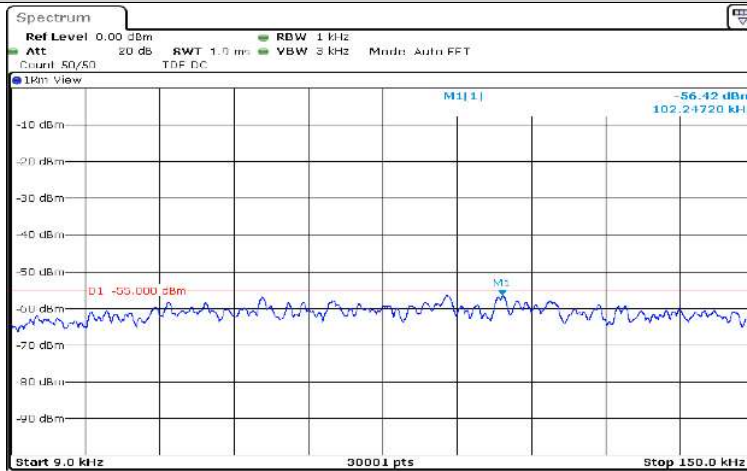

Band7-5MHz-QPSK-21100-1RB#0-Range1:0.009~0.15MHz

Date: 17.AUG.2020 10:38:38