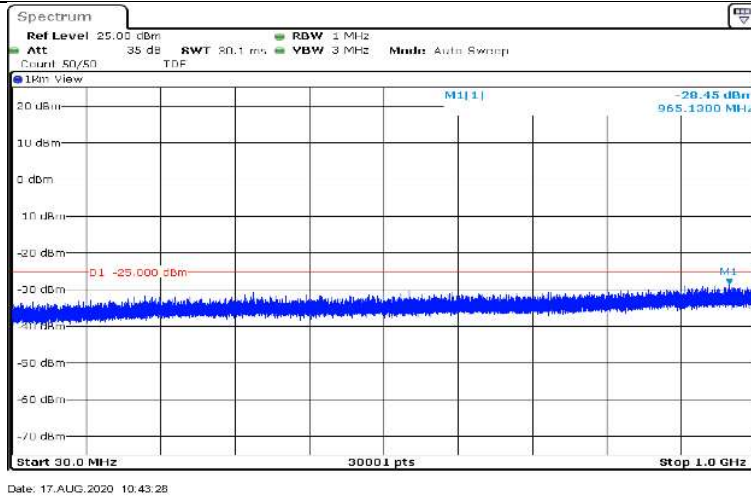

Date: 17.AUG.2020 10:41:33

Band7-5MHz-16QAM-21425-1RB#0-Range1:0.009~0.15MHz

Date: 17.AUG.2020 10:43:13

Band7-5MHz-16QAM-21425-1RB#0-Range2:0.15~30MHz

Date: 17.AUG.2020 10:43:20

Band7-5MHz-16QAM-21425-1RB#0-Range3:30~1000MHz