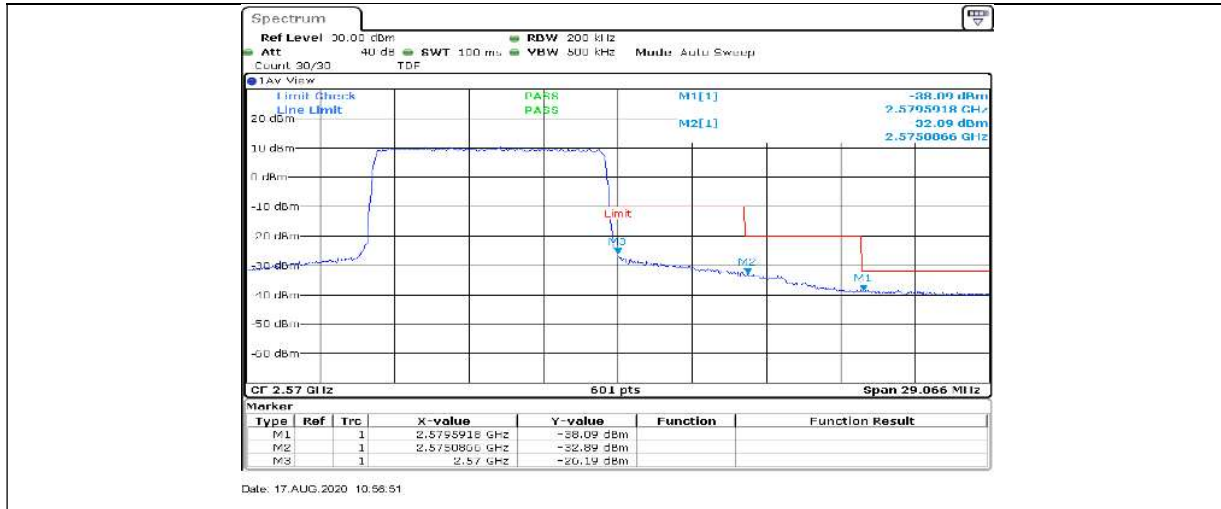

Band7-10MHz-16QAM-21400-50RB#0