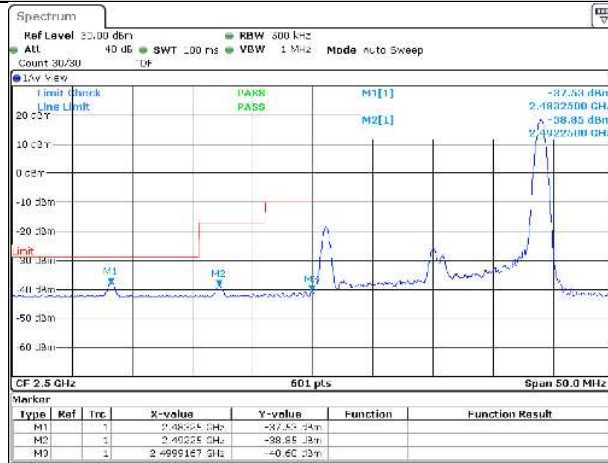

Band7-20MHz-16QAM-20850-1RB#99

Date: 16.AUG.2020 11:55:26