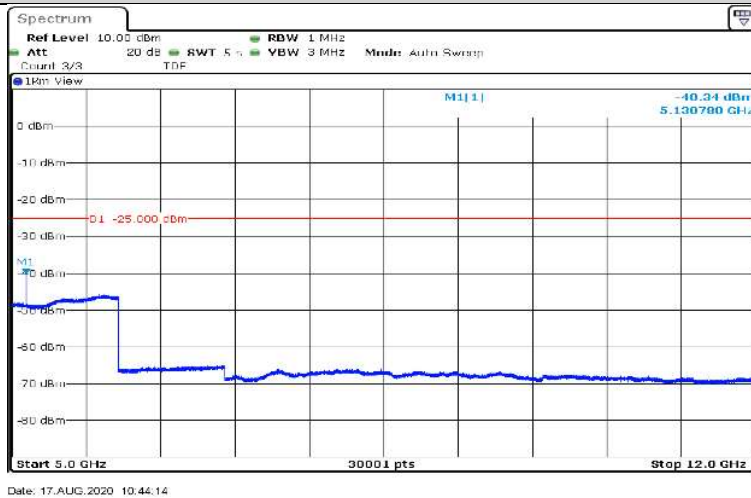

Band7-5MHz-16QAM-21425-1RB#0-Range5:5000~12000MHz