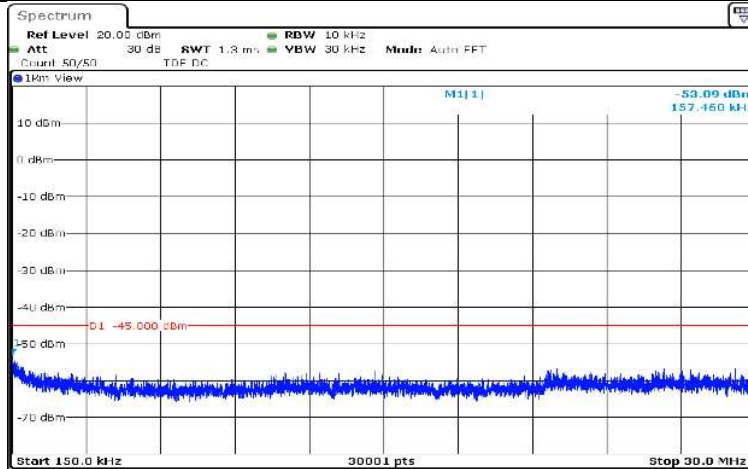

Band7-10MHz-QPSK-21400-1RB#0-Range2:0.15~30MHz

Date: 17.AUG.2020 11:03:19

Band7-10MHz-QPSK-21400-1RB#0-Range3:30~1000MHz