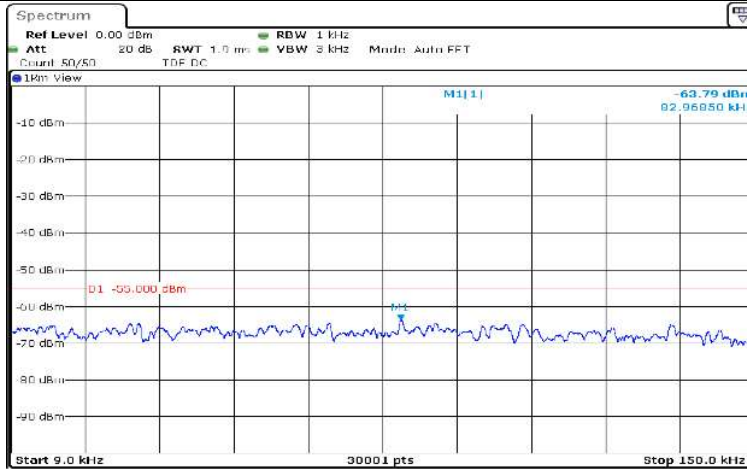

Band7-5MHz-16QAM-20775-1RB#0-Range1:0.009~0.15MHz

Date: 17.AUG.2020 10:37:05