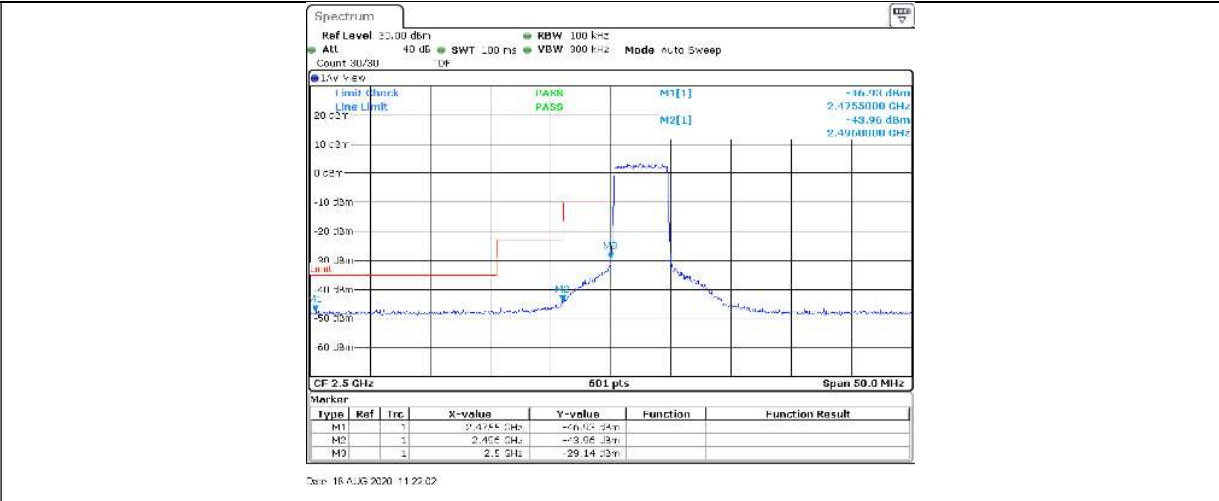

## Test Graphs

**Band7-5MHz-QPSK-21425-25RB#0**

Date: 17.AUG.2020 10:35:09

**Band7-5MHz-16QAM-20775-1RB#24**

Date: 16.AUG.2020 11:21:34

**Band7-5MHz-16QAM-20775-1RB#0**

Date: 16.AUG.2020 11:21:05

**Band7-5MHz-16QAM-20775-25RB#0**