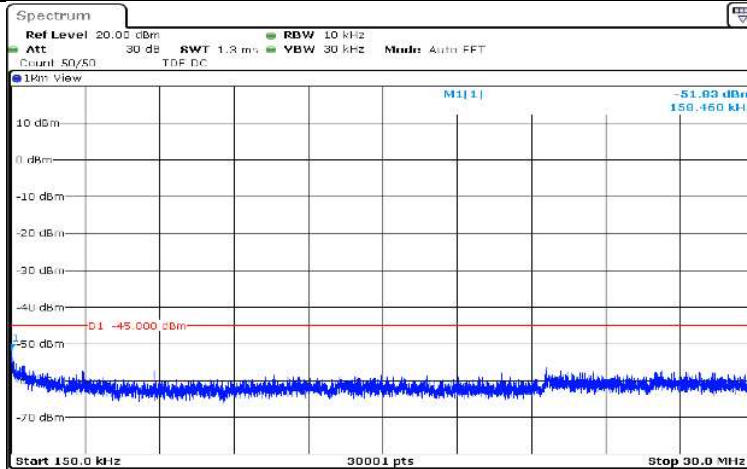

Band7-5MHz-QPSK-21425-1RB#0-Range2:0.15~30MHz

Date: 17.AUG.2020 10:41:49

Band7-5MHz-QPSK-21425-1RB#0-Range3:30~1000MHz