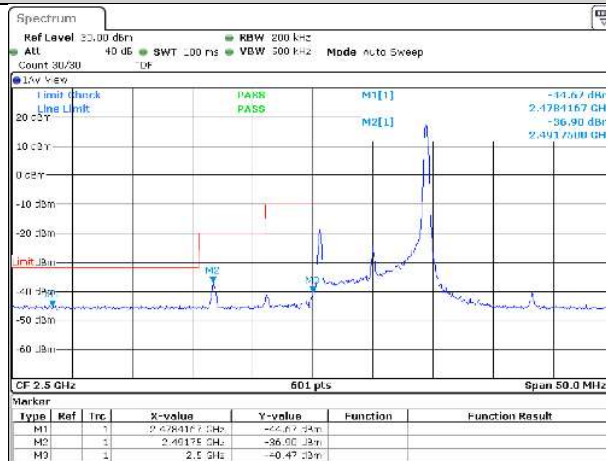

Band7-10MHz-16QAM-20800-1RB#49

Date: 16.AUG.2020 11:23:14

Band7-10MHz-16QAM-20800-50RB#0