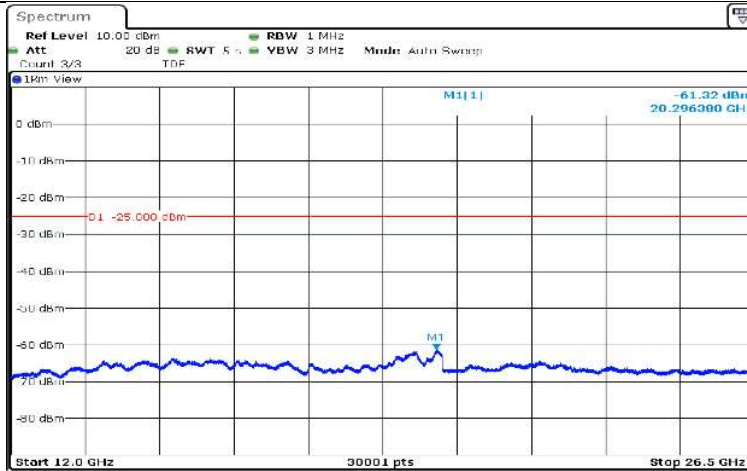

Date: 17.AUG.2020 10:35:49

**Band7-5MHz-QPSK-20775-1RB#0-Range4:1000~5000MHz**

Date: 17.AUG.2020 10:38:12

**Band7-5MHz-QPSK-20775-1RB#0-Range5:5000~12000MHz**

Date: 17.AUG.2020 10:38:35

**Band7-5MHz-QPSK-20775-1RB#0-Range6:12000~26500MHz**