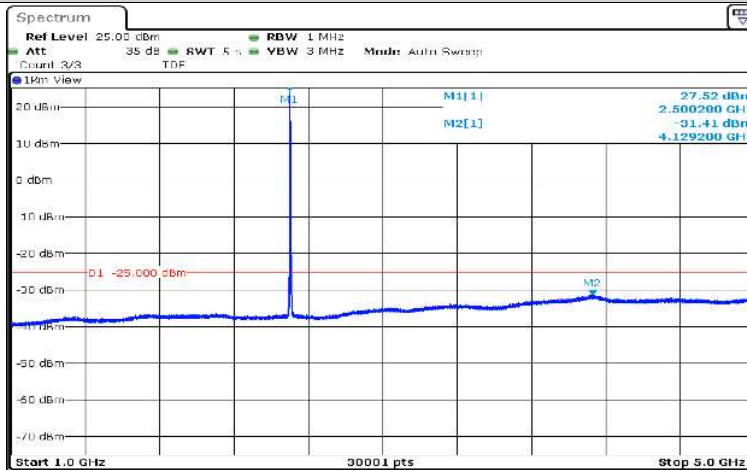

Band7-5MHz-QPSK-20775-1RB#0-Range4:1000~5000MHz

Date: 17.AUG.2020 10:38:12