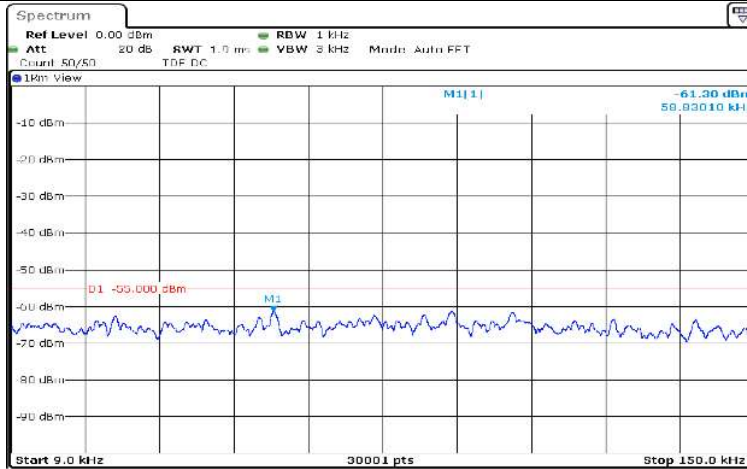

Band7-5MHz-16QAM-21100-1RB#0-Range1:0.009~0.15MHz

Date: 17.AUG.2020 10:40:09