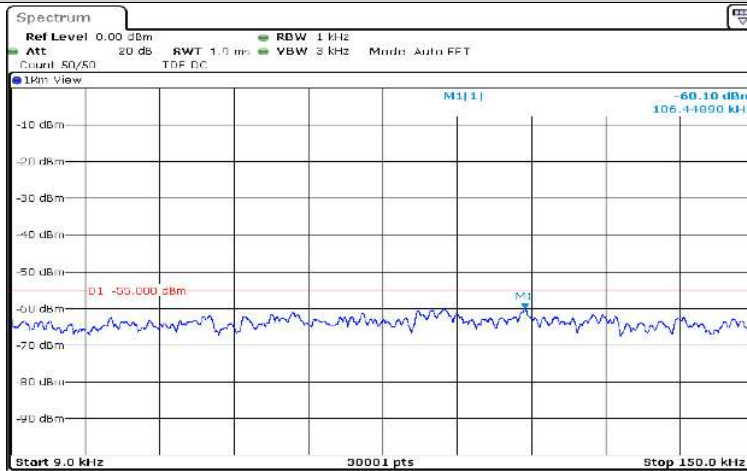

Date: 17.AUG.2020 10:57:43

Band7-10MHz-QPSK-20800-1RB#0-Range5:5000~12000MHz

Date: 17.AUG.2020 10:58:08

Band7-10MHz-QPSK-20800-1RB#0-Range6:12000~26500MHz

Date: 17.AUG.2020 10:58:29

Band7-10MHz-QPSK-21100-1RB#0-Range1:0.009~0.15MHz