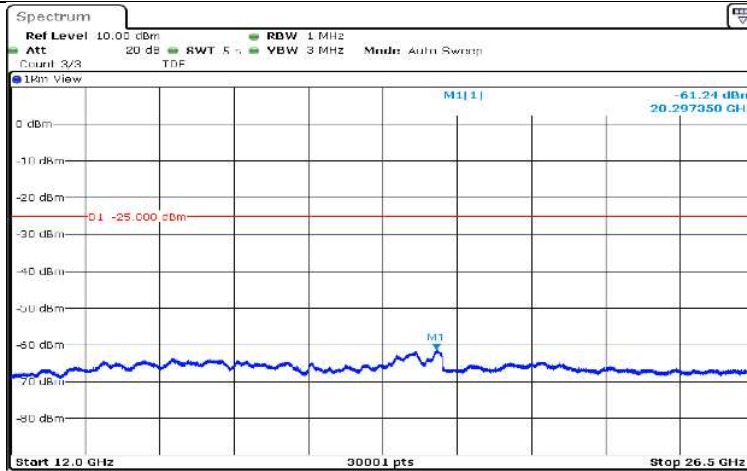

Date: 17.AUG.2020 10:37:20

Band7-5MHz-16QAM-20775-1RB#0-Range4:1000~5000MHz

Date: 17.AUG.2020 10:37:43

Band7-5MHz-16QAM-20775-1RB#0-Range5:5000~12000MHz

Date: 17.AUG.2020 10:38:05

Band7-5MHz-16QAM-20775-1RB#0-Range6:12000~26500MHz