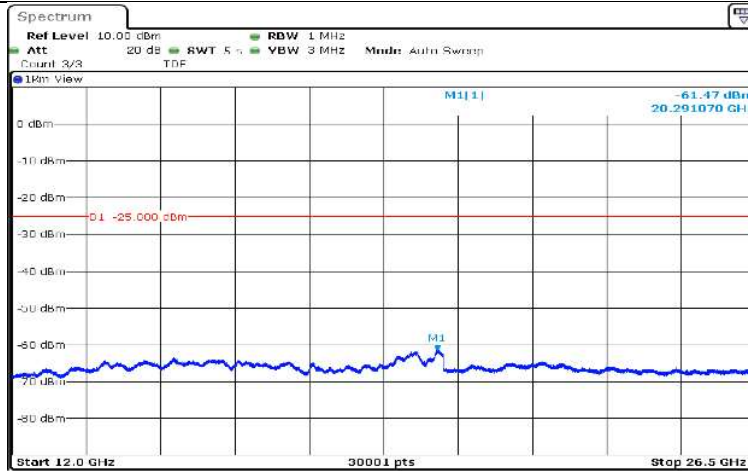

Date: 17.AUG.2020 10:40:24

Band7-5MHz-16QAM-21100-1RB#0-Range4:1000~5000MHz

Date: 17.AUG.2020 10:40:47

Band7-5MHz-16QAM-21100-1RB#0-Range5:5000~12000MHz

Date: 17.AUG.2020 10:41:10

Band7-5MHz-16QAM-21100-1RB#0-Range6:12000~26500MHz