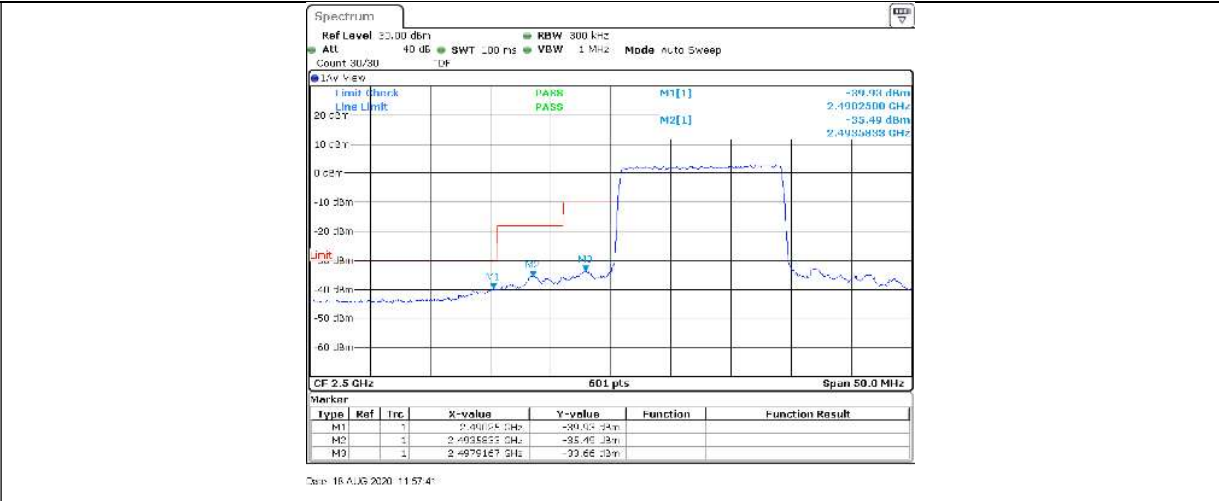

Band7-15MHz-QPSK-20825-75RB#0