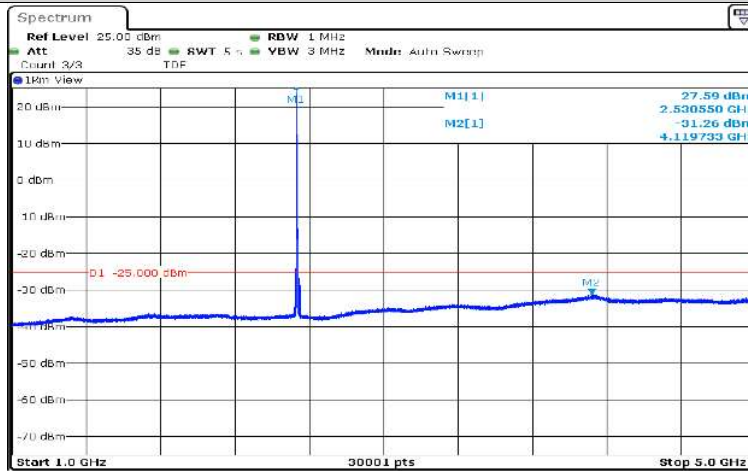

Date: 17.AUG.2020 11:00:08

Band7-10MHz-QPSK-21100-1RB#0-Range2:0.15~30MHz

Date: 17.AUG.2020 11:00:15

Band7-10MHz-QPSK-21100-1RB#0-Range3:30~1000MHz

Date: 17.AUG.2020 11:00:23

Band7-10MHz-QPSK-21100-1RB#0-Range4:1000~5000MHz