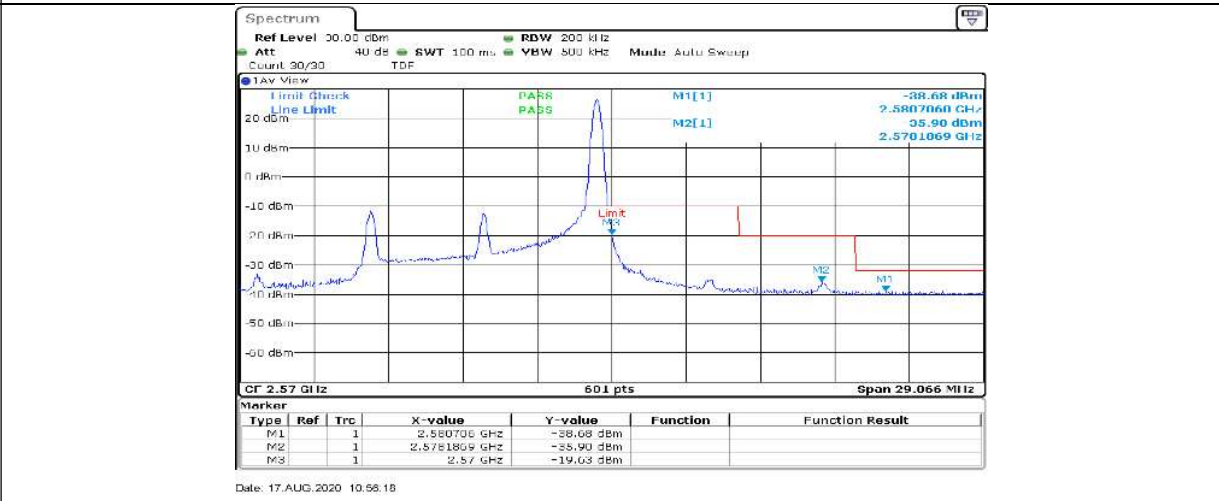

Band7-10MHz-QPSK-21400-1RB#49