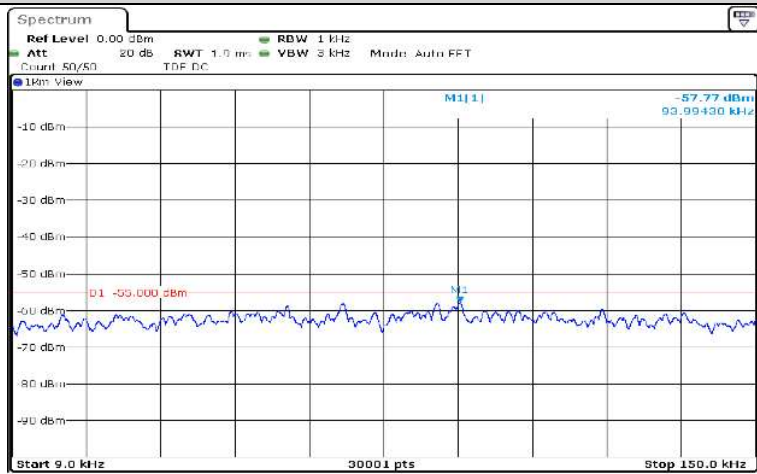

Total Quality. Assured.

Band7	20MHz	16QAM	21350	1RB#0	Range4:1000~5000MHz	-31.43	PASS
Band7	20MHz	16QAM	21350	1RB#0	Range5:5000~12000MHz	-38.17	PASS
Band7	20MHz	16QAM	21350	1RB#0	Range6:12000~26500MHz	-61.36	PASS

Band7-5MHz-QPSK-20775-1RB#0-Range1:0.009~0.15MHz

Date: 17.AUG.2020 10:35:34