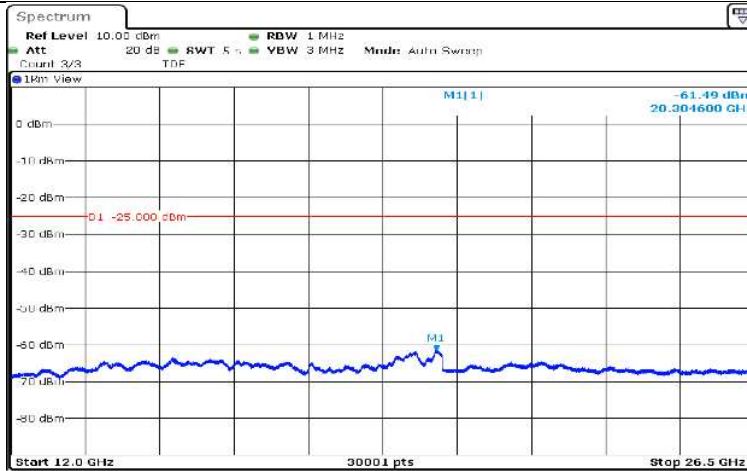

Band7-10MHz-QPSK-21400-1RB#0-Range6:12000~26500MHz

Date: 17.AUG.2020 11:04:38