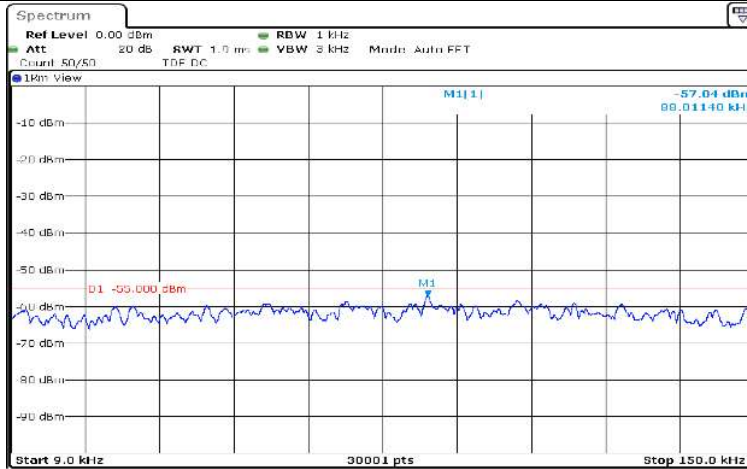

Band7-5MHz-QPSK-21425-1RB#0-Range1:0.009~0.15MHz

Date: 17.AUG.2020 10:41:42