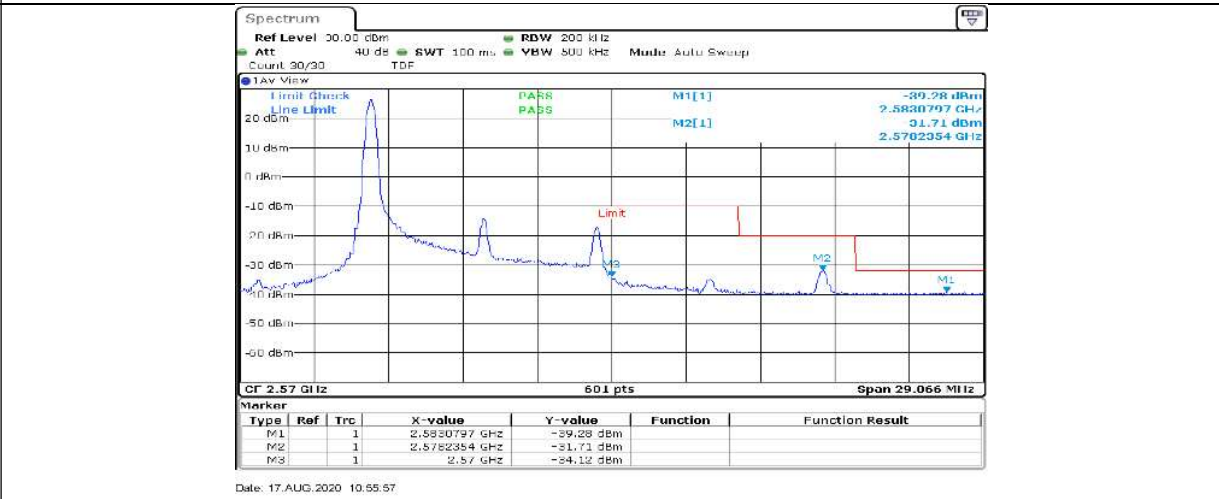

Band7-10MHz-QPSK-21400-1RB#0