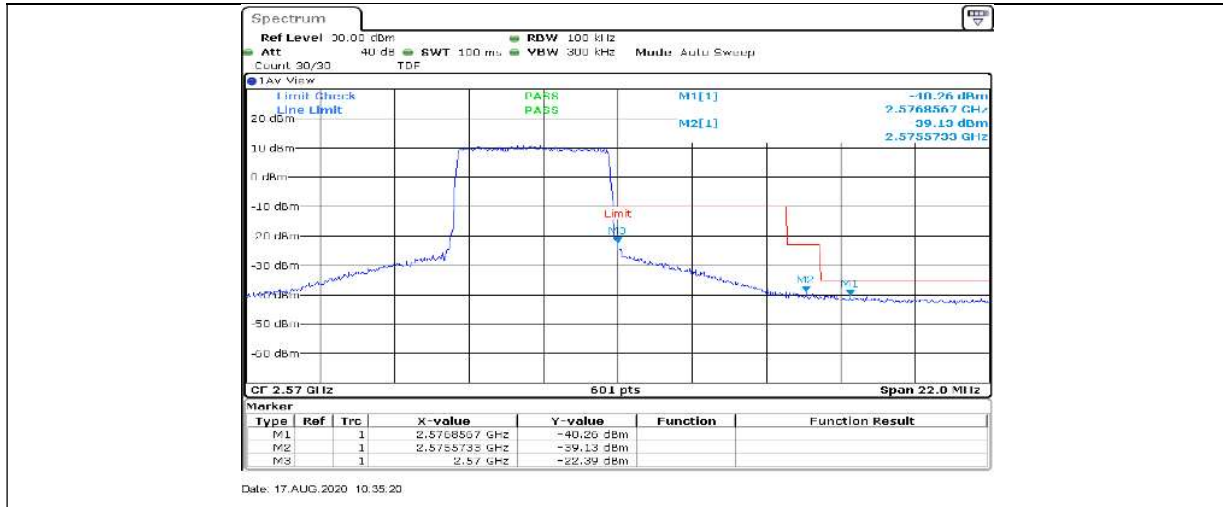

Band7-5MHz-16QAM-21425-25RB#0