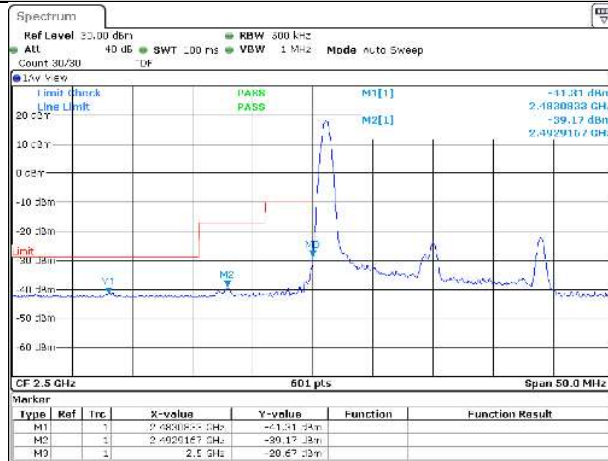

Band7-20MHz-16QAM-20850-1RB#0

Date: 16.AUG.2020 11:53:59

Band7-20MHz-16QAM-20850-100RB#0