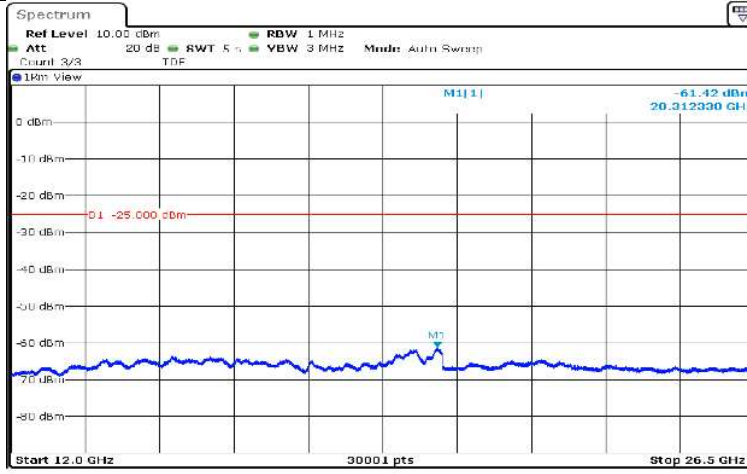

Date: 17.AUG.2020 11:00:00