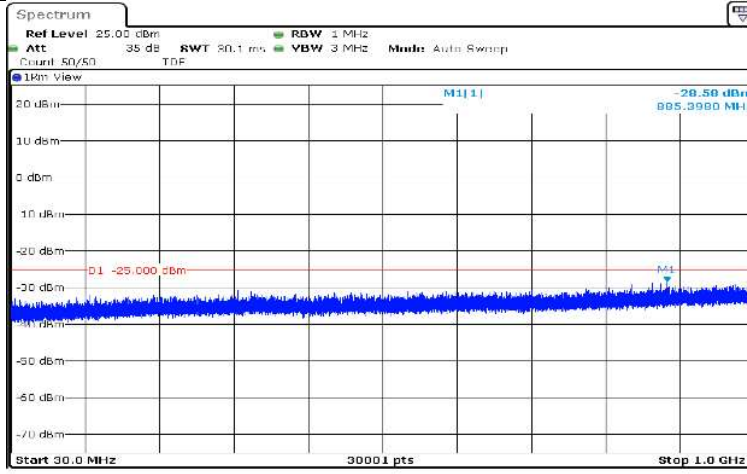

Date: 17.AUG.2020 10:38:58

Band7-5MHz-QPSK-21100-1RB#0-Range1:0.009~0.15MHz

Date: 17.AUG.2020 10:38:38

Band7-5MHz-QPSK-21100-1RB#0-Range2:0.15~30MHz

Date: 17.AUG.2020 10:38:44

Band7-5MHz-QPSK-21100-1RB#0-Range3:30~1000MHz