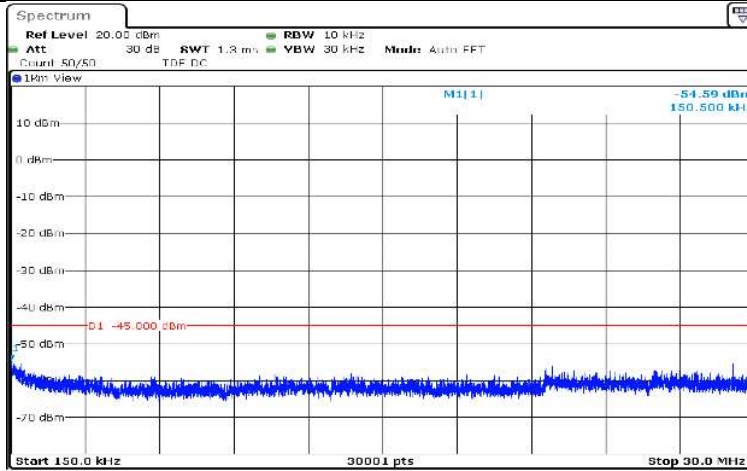

Band7-10MHz-16QAM-20800-1RB#0-Range6:12000~26500MHz

Date: 17.AUG.2020 11:00:00

Band7-10MHz-16QAM-21100-1RB#0-Range1:0.009~0.15MHz

Date: 17.AUG.2020 11:01:39

Band7-10MHz-16QAM-21100-1RB#0-Range2:0.15~30MHz