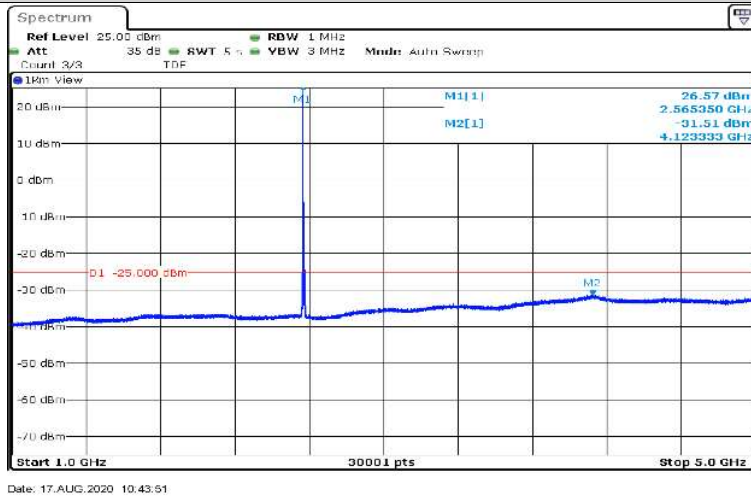

Band7-5MHz-16QAM-21425-1RB#0-Range4:1000~5000MHz