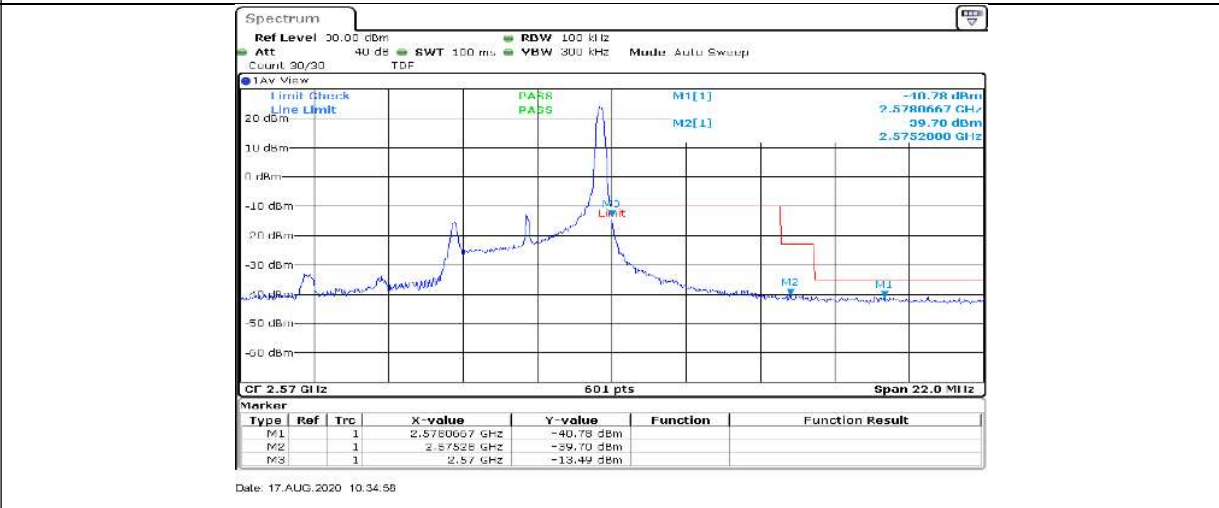

Band7-5MHz-16QAM-21425-1RB#24