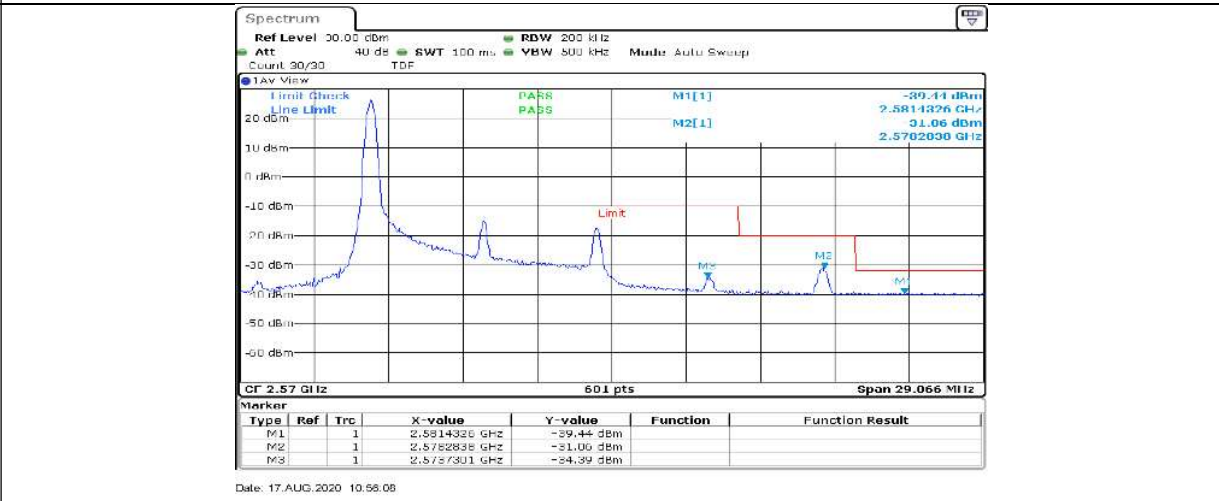

Date: 17.AUG.2020 10:58:40

**Band7-10MHz-16QAM-20800-1RB#0**

Date: 16.AUG.2020 11:23:05

**Band7-10MHz-16QAM-20800-1RB#49**

Date: 16.AUG.2020 11:23:14

**Band7-10MHz-16QAM-20800-50RB#0**

Band7-10MHz-16QAM-21400-1RB#0