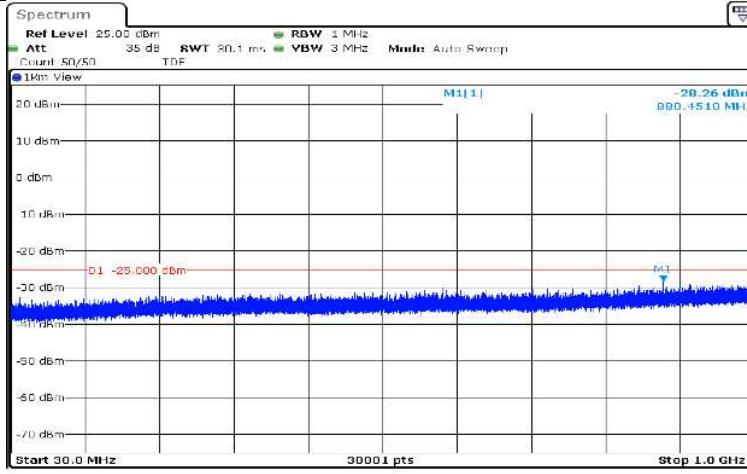

Date: 17.AUG.2020 10:43:08

Band7-5MHz-16QAM-20775-1RB#0-Range1:0.009~0.15MHz

Date: 17.AUG.2020 10:37:05

Band7-5MHz-16QAM-20775-1RB#0-Range2:0.15~30MHz

Date: 17.AUG.2020 10:37:11

Band7-5MHz-16QAM-20775-1RB#0-Range3:30~1000MHz