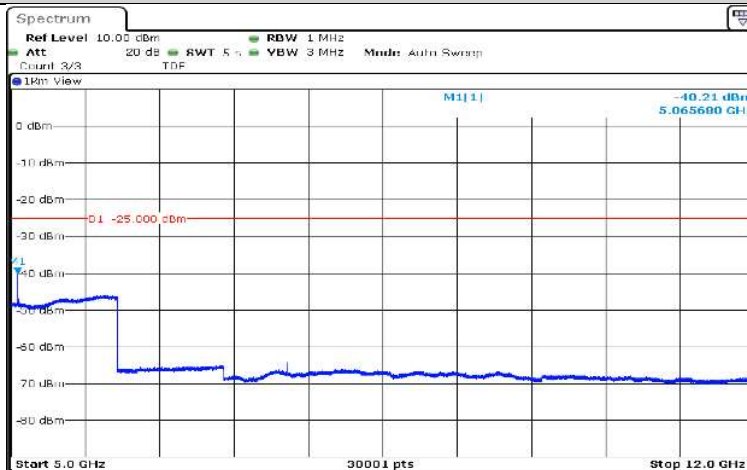

Band7-5MHz-16QAM-21100-1RB#0-Range5:5000~12000MHz

Date: 17.AUG.2020 10:41:10

Band7-5MHz-16QAM-21100-1RB#0-Range6:12000~26500MHz