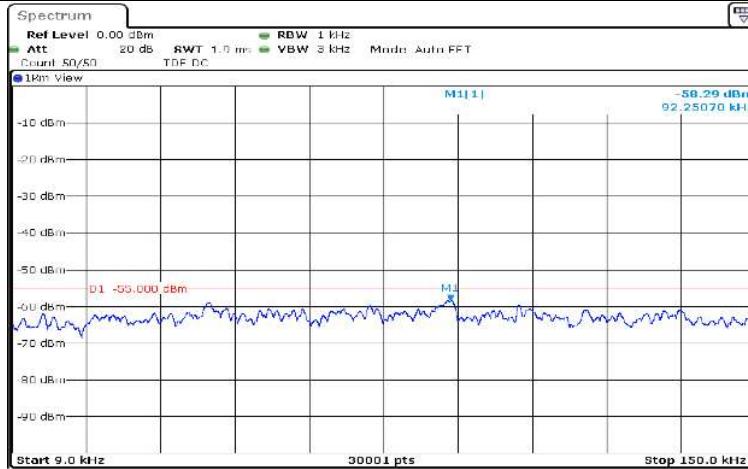

Date: 17.AUG.2020 11:00:45

Band7-10MHz-QPSK-21100-1RB#0-Range5:5000~12000MHz

Date: 17.AUG.2020 11:01:09

Band7-10MHz-QPSK-21100-1RB#0-Range6:12000~26500MHz

Date: 17.AUG.2020 11:01:32

Band7-10MHz-QPSK-21400-1RB#0-Range1:0.009~0.15MHz