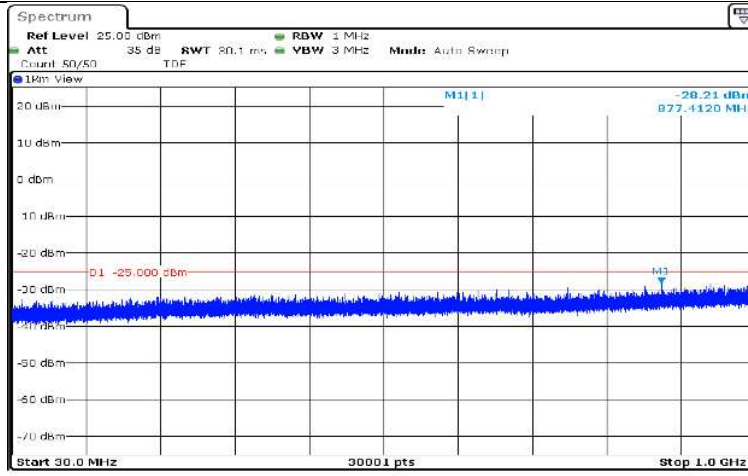

Date: 17.AUG.2020 11:00:23