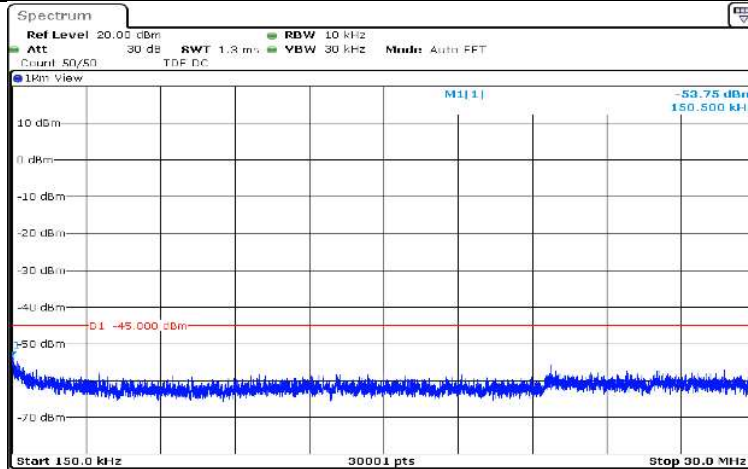

Band7-5MHz-16QAM-21425-1RB#0-Range2:0.15~30MHz

Date: 17.AUG.2020 10:43:20

Band7-5MHz-16QAM-21425-1RB#0-Range3:30~1000MHz