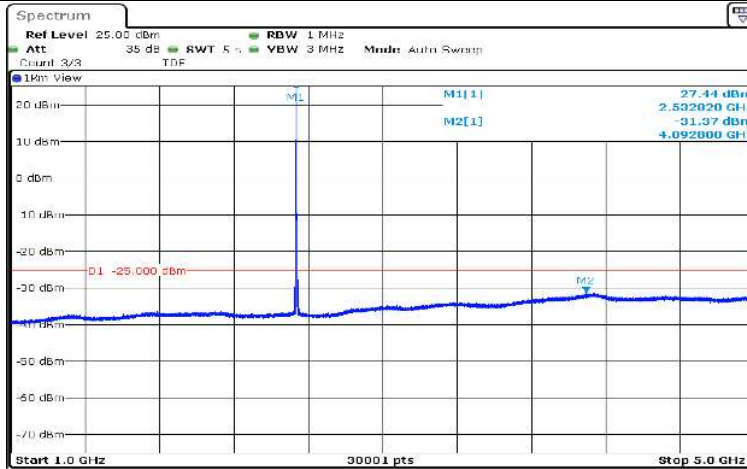

Band7-5MHz-QPSK-21100-1RB#0-Range4:1000~5000MHz

Date: 17.AUG.2020 10:39:16