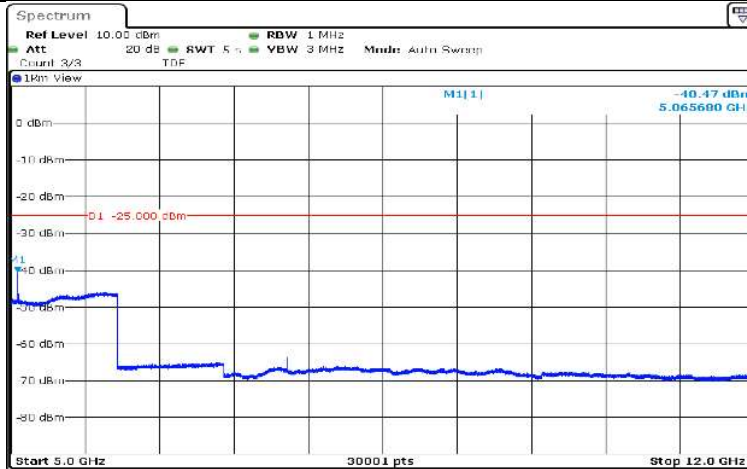

Band7-5MHz-QPSK-21100-1RB#0-Range5:5000~12000MHz

Date: 17.AUG.2020 10:39:39

Band7-5MHz-QPSK-21100-1RB#0-Range6:12000~26500MHz