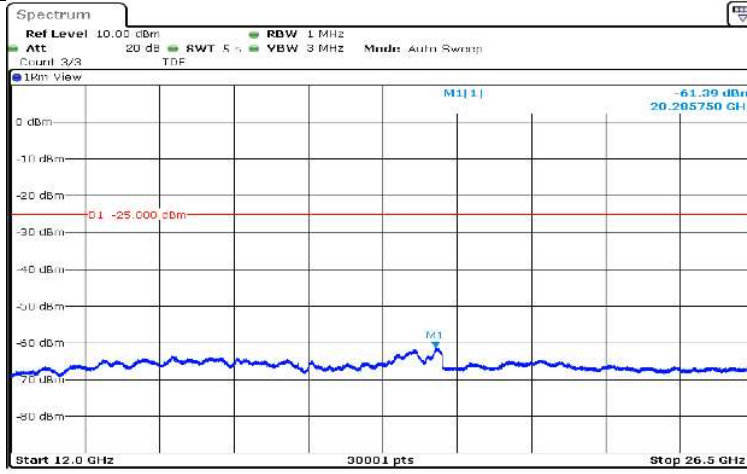

Date: 17.AUG.2020 10.41.57

**Band7-5MHz-QPSK-21425-1RB#0-Range4:1000~5000MHz**

Date: 17.AUG.2020 10.42.20

**Band7-5MHz-QPSK-21425-1RB#0-Range5:5000~12000MHz**

Date: 17.AUG.2020 10.42.43

**Band7-5MHz-QPSK-21425-1RB#0-Range6:12000~26500MHz**