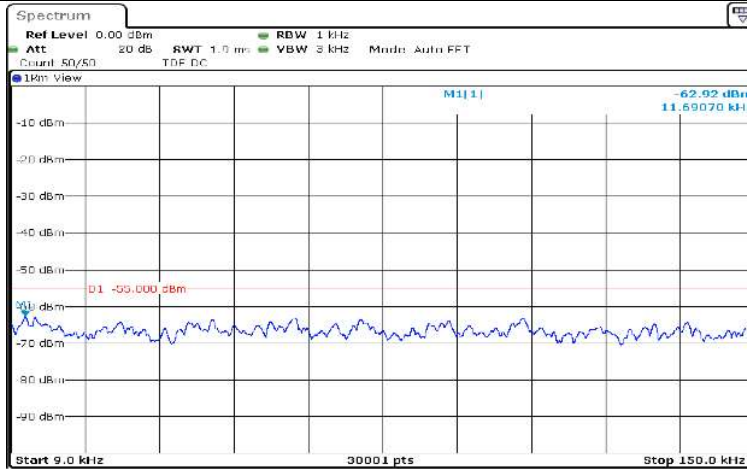

Band7-10MHz-16QAM-20800-1RB#0-Range1:0.009~0.15MHz

Date: 17.AUG.2020 10:58:36