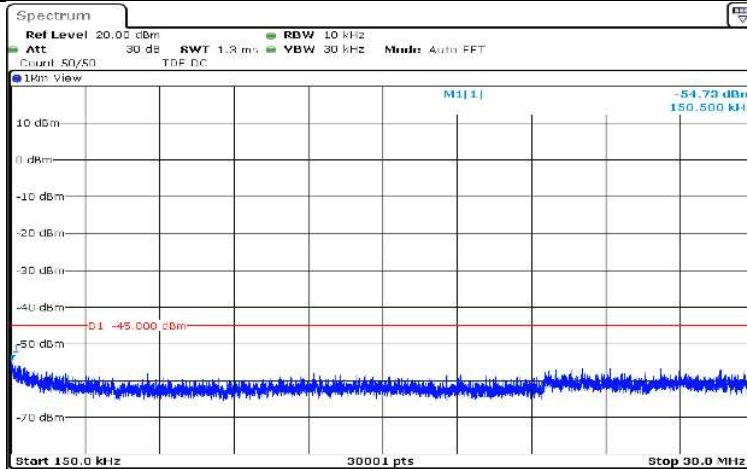

Band7-5MHz-16QAM-20775-1RB#0-Range2:0.15~30MHz

Date: 17.AUG.2020 10:37:11

Band7-5MHz-16QAM-20775-1RB#0-Range3:30~1000MHz