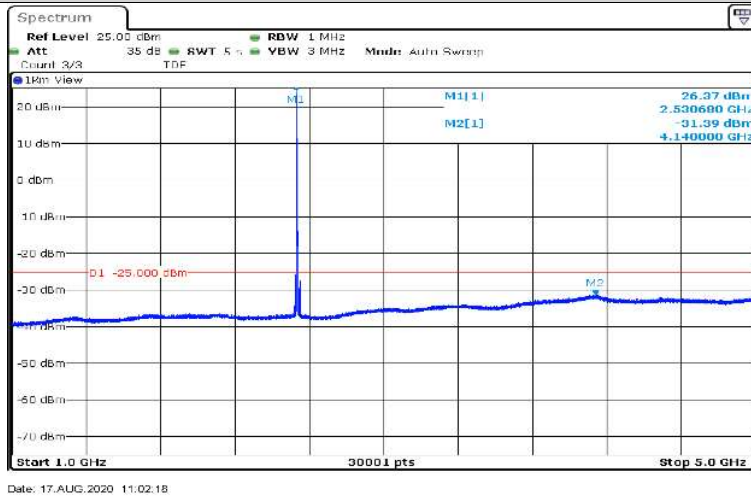

Band7-10MHz-16QAM-21100-1RB#0-Range4:1000~5000MHz