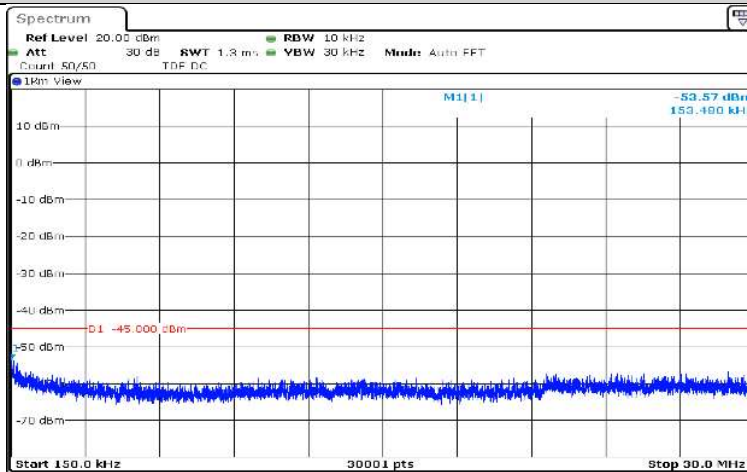

Band7-5MHz-QPSK-21100-1RB#0-Range2:0.15~30MHz

Date: 17.AUG.2020 10:38:44

Band7-5MHz-QPSK-21100-1RB#0-Range3:30~1000MHz