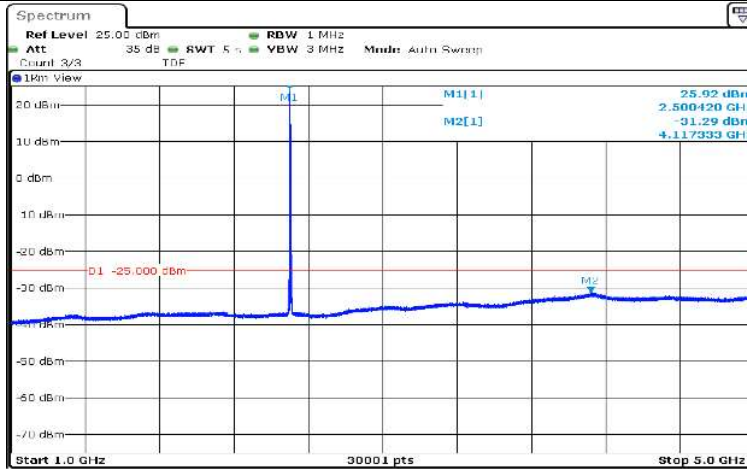

Band7-5MHz-16QAM-20775-1RB#0-Range4:1000~5000MHz

Date: 17.AUG.2020 10:37:43