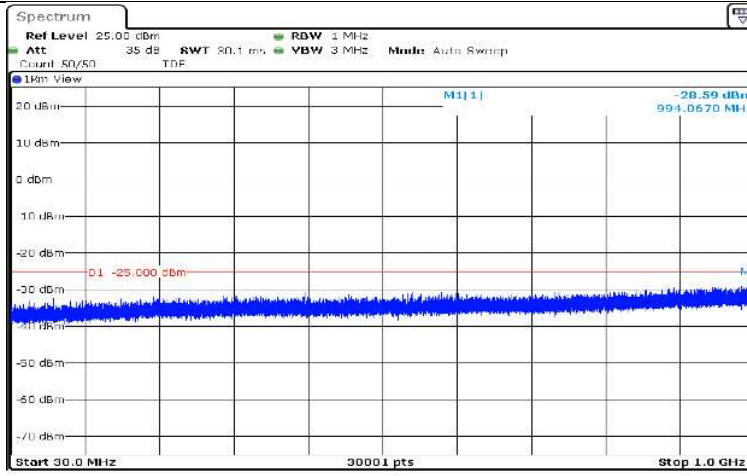

Date: 17.AUG.2020 10:40:02

Band7-5MHz-QPSK-21425-1RB#0-Range1:0.009~0.15MHz

Date: 17.AUG.2020 10:41:42

Band7-5MHz-QPSK-21425-1RB#0-Range2:0.15~30MHz

Date: 17.AUG.2020 10:41:49

Band7-5MHz-QPSK-21425-1RB#0-Range3:30~1000MHz