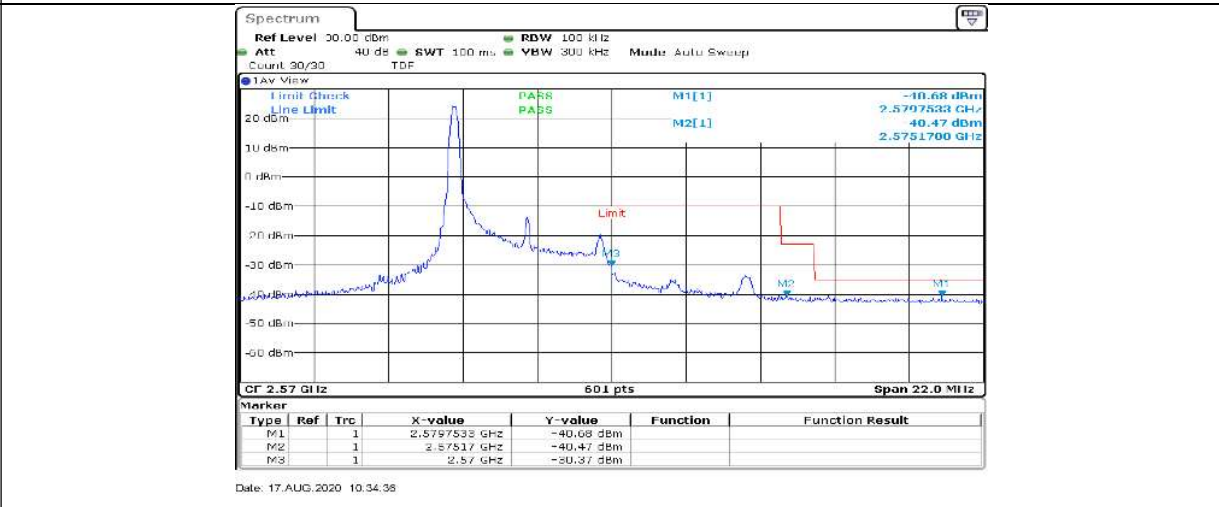

Band7-5MHz-16QAM-21425-1RB#0