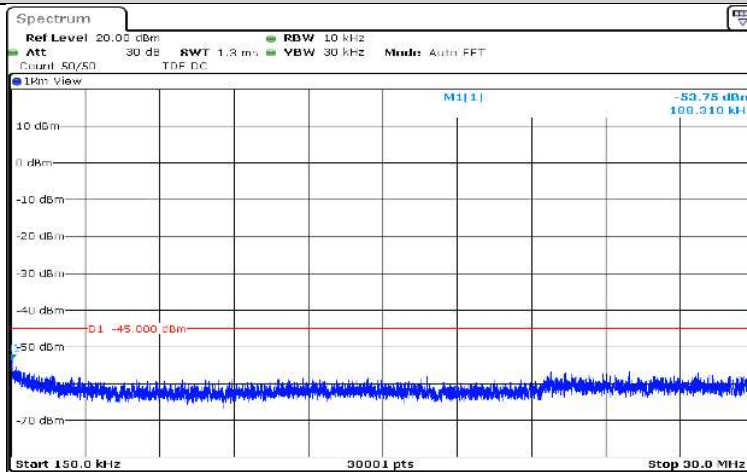

Band7-10MHz-QPSK-21100-1RB#0-Range2:0.15~30MHz

Date: 17.AUG.2020 11:00:15

Band7-10MHz-QPSK-21100-1RB#0-Range3:30~1000MHz