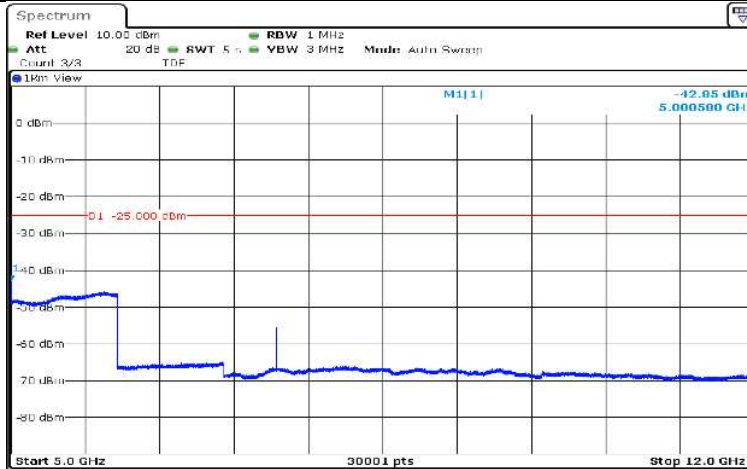

Band7-5MHz-16QAM-20775-1RB#0-Range5:5000~12000MHz

Date: 17.AUG.2020 10:38:05

Band7-5MHz-16QAM-20775-1RB#0-Range6:12000~26500MHz