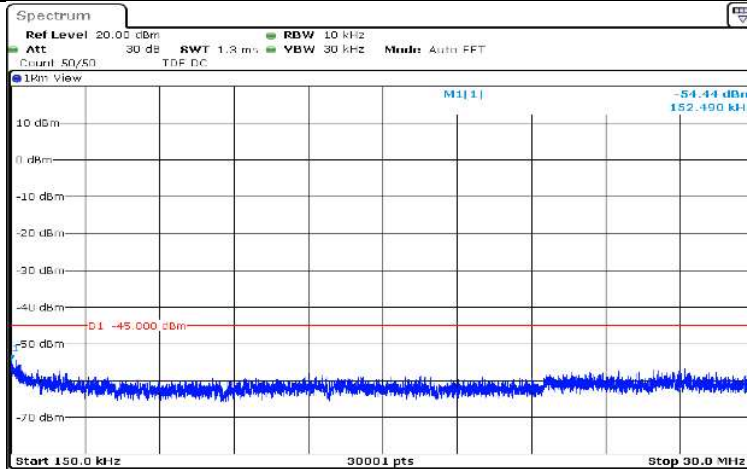

Band7-5MHz-16QAM-21100-1RB#0-Range2:0.15~30MHz

Date: 17.AUG.2020 10:40:15

Band7-5MHz-16QAM-21100-1RB#0-Range3:30~1000MHz