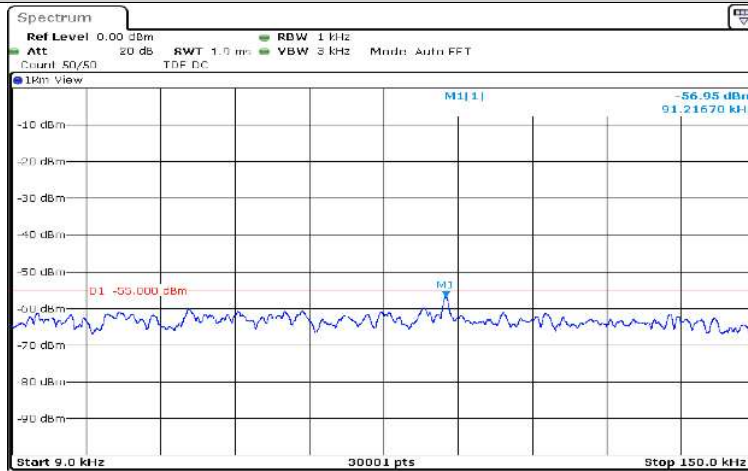

Band7-10MHz-16QAM-21400-1RB#0-Range1:0.009~0.15MHz

Date: 17.AUG.2020 11:04:44