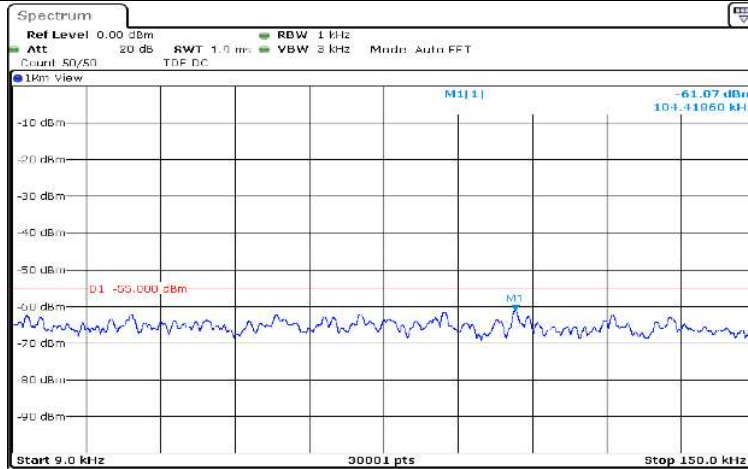

Band7-5MHz-16QAM-21425-1RB#0-Range1:0.009~0.15MHz

Date: 17.AUG.2020 10:43:13