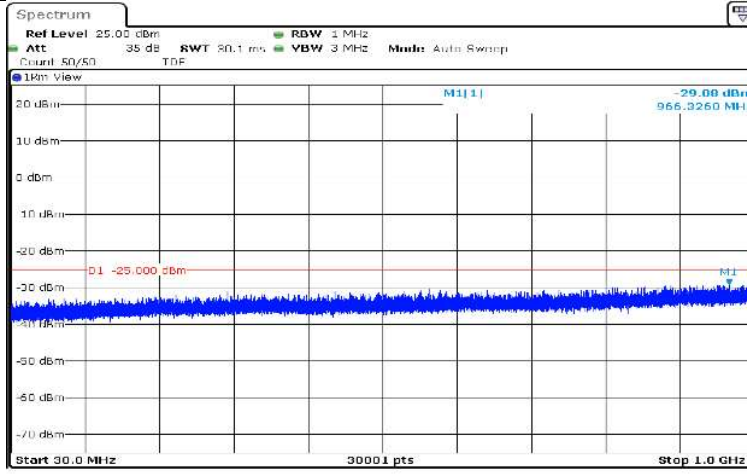

Date: 17.AUG.2020 10:58:50