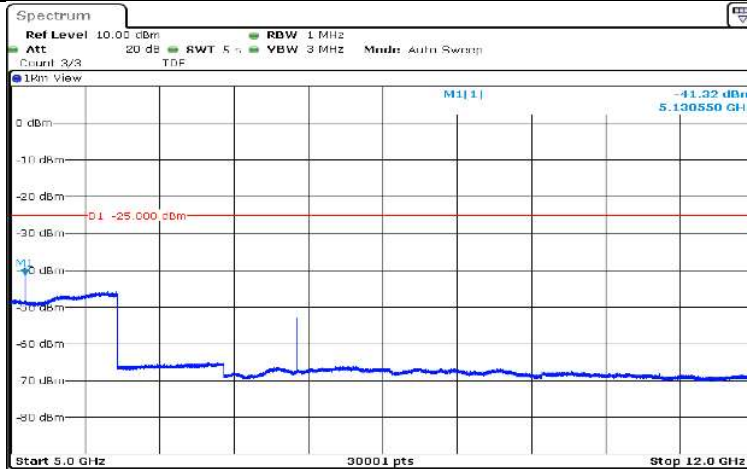

Band7-5MHz-QPSK-21425-1RB#0-Range5:5000~12000MHz

Date: 17.AUG.2020 10.42.43

Band7-5MHz-QPSK-21425-1RB#0-Range6:12000~26500MHz