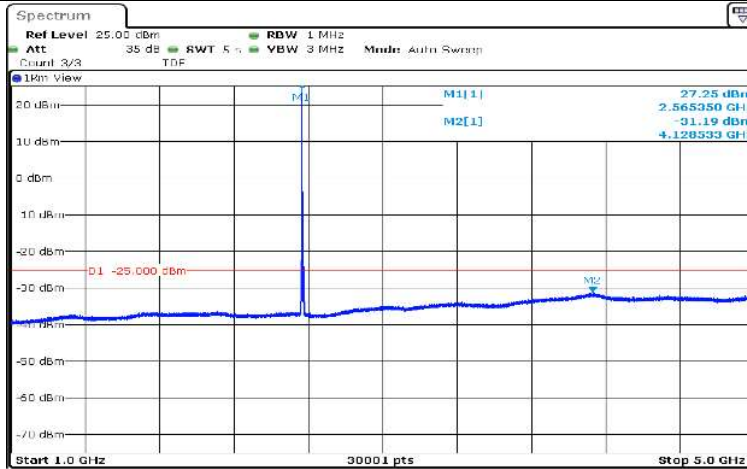

Band7-5MHz-QPSK-21425-1RB#0-Range4:1000~5000MHz

Date: 17.AUG.2020 10.42.20