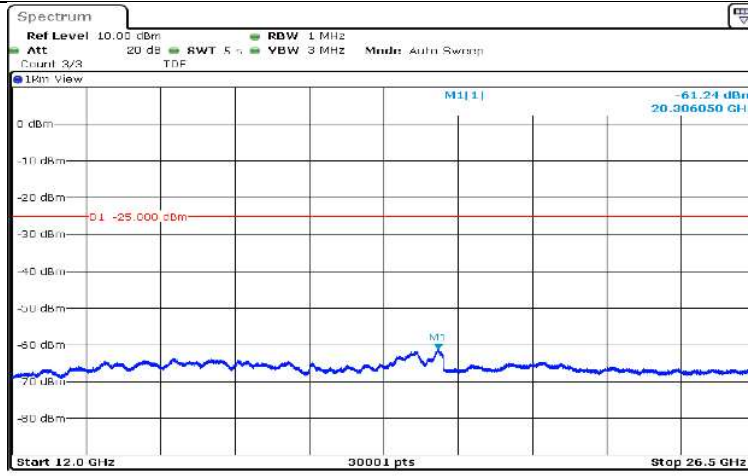

Band7-5MHz-16QAM-21425-1RB#0-Range6:12000~26500MHz

Date: 17.AUG.2020 10:44:37