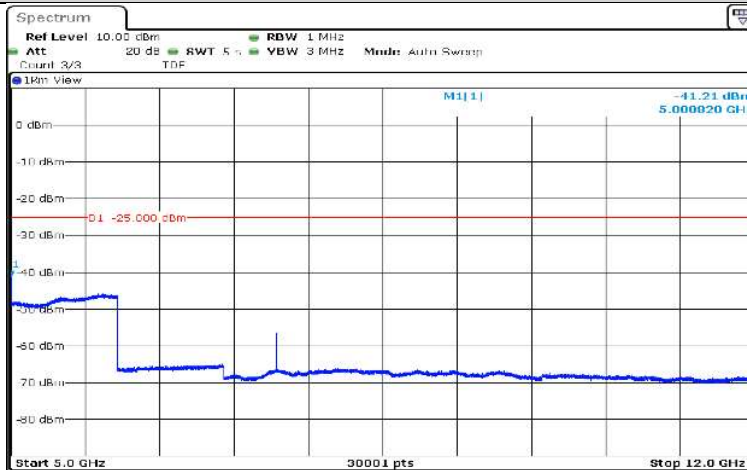

Band7-5MHz-QPSK-20775-1RB#0-Range5:5000~12000MHz

Date: 17.AUG.2020 10:38:35

Band7-5MHz-QPSK-20775-1RB#0-Range6:12000~26500MHz