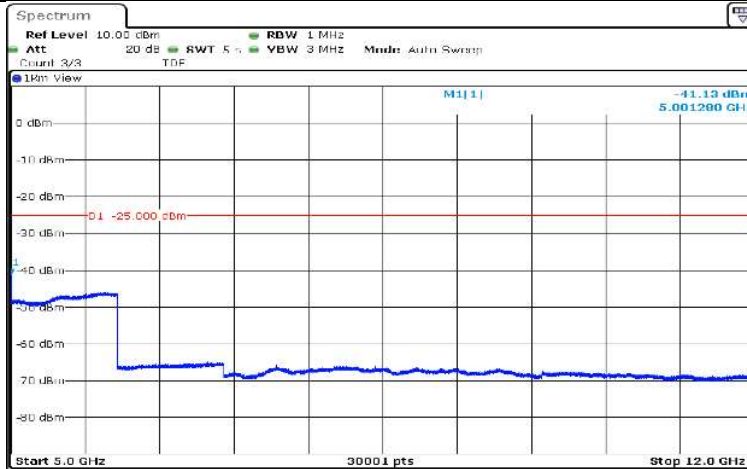

Band7-10MHz-16QAM-20800-1RB#0-Range3:30~1000MHz

Date: 17.AUG.2020 10:58:50

Band7-10MHz-16QAM-20800-1RB#0-Range4:1000~5000MHz

Date: 17.AUG.2020 10:59:14

Band7-10MHz-16QAM-20800-1RB#0-Range5:5000~12000MHz

Date: 17.AUG.2020 10:59:37