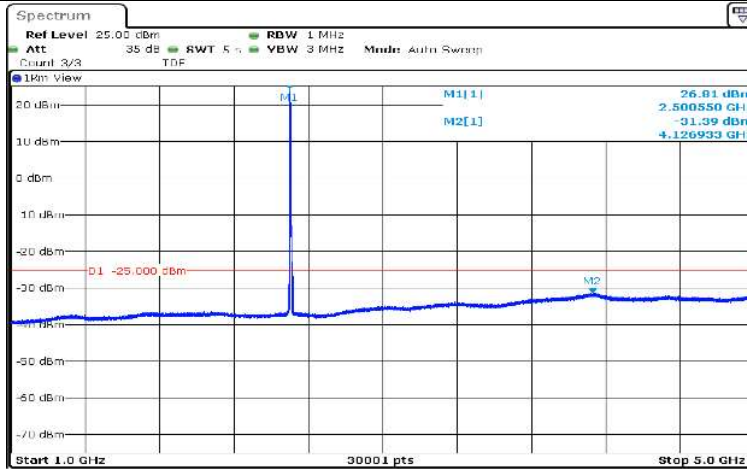

Band7-10MHz-16QAM-20800-1RB#0-Range4:1000~5000MHz

Date: 17.AUG.2020 10:59:14