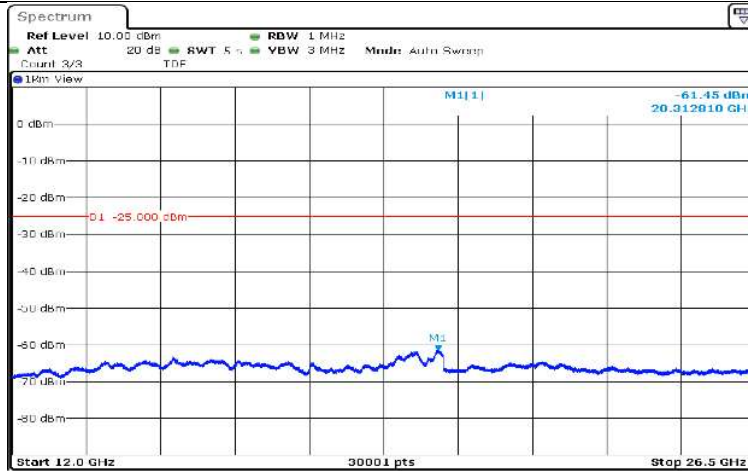

Date: 17.AUG.2020 11:01:32