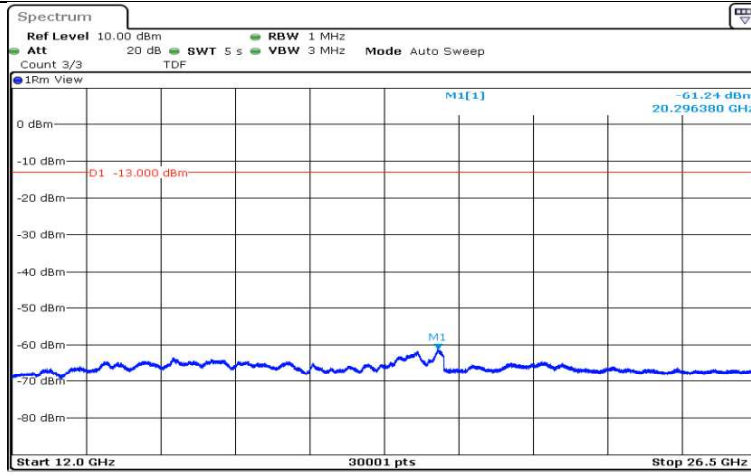

Band5-3MHz-16QAM-20415-1RB#0-Range6:12000~26500MHz

Date: 15.AUG.2020 19:35:38