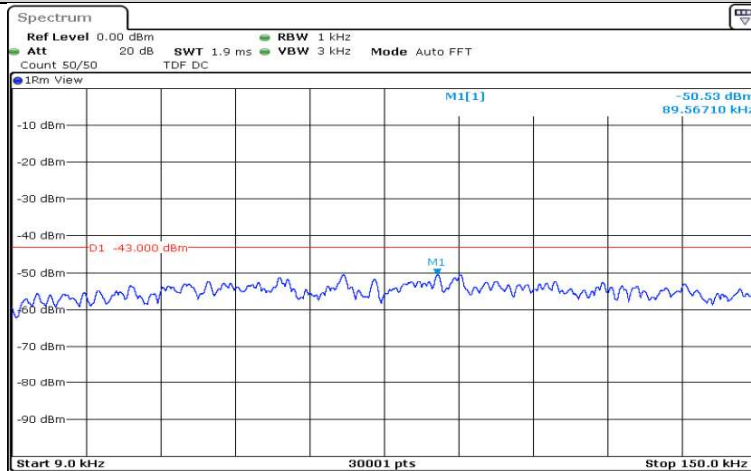

Band5-3MHz-16QAM-20635-1RB#0-Range5:5000~12000MHz

Band5-3MHz-16QAM-20635-1RB#0-Range6:12000~26500MHz

Date: 15.AUG.2020 19:41:45

Band5-5MHz-QPSK-20425-1RB#0-Range1:0.009~0.15MHz

Date: 15.AUG.2020 19:51:59

Band5-5MHz-QPSK-20425-1RB#0-Range2:0.15~30MHz