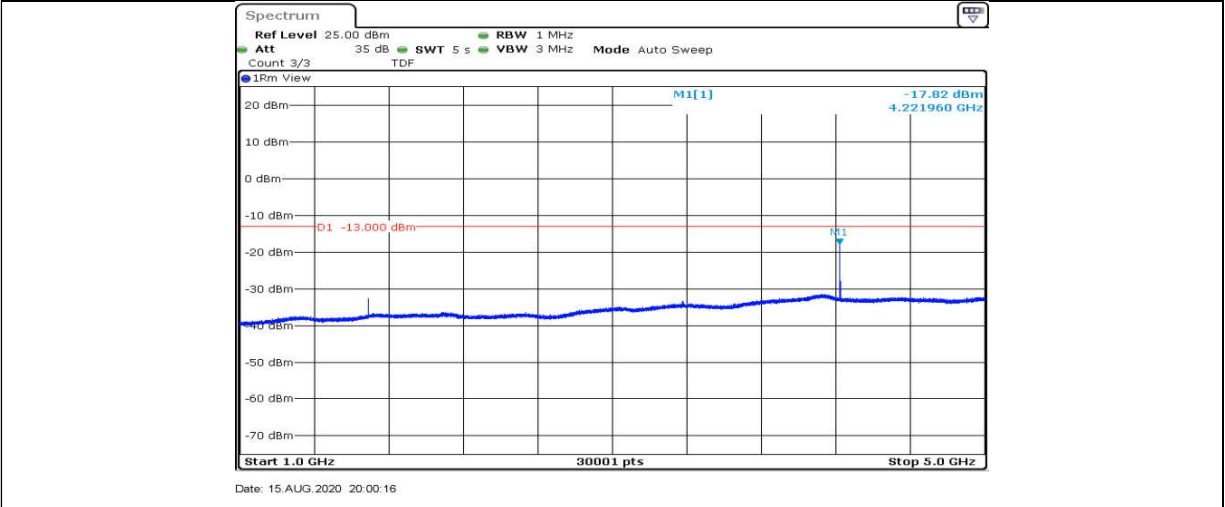

Band5-5MHz-16QAM-20525-1RB#0-Range2:0.15~30MHz

Date: 15.AUG.2020 19:56:40

Band5-5MHz-16QAM-20525-1RB#0-Range3:30~1000MHz

Band5-5MHz-16QAM-20525-1RB#0-Range4:1000~5000MHz

Band5-5MHz-16QAM-20525-1RB#0-Range5:5000~12000MHz

Band5-5MHz-16QAM-20525-1RB#0-Range6:12000~26500MHz

Date: 15.AUG.2020 19:57:57

Band5-5MHz-16QAM-20625-1RB#0-Range1:0.009~0.15MHz

Date: 15.AUG.2020 19:59:38

Band5-5MHz-16QAM-20625-1RB#0-Range2:0.15~30MHz

Date: 15.AUG.2020 19:59:44

Band5-5MHz-16QAM-20625-1RB#0-Range3:30~1000MHz

Band5-5MHz-16QAM-20625-1RB#0-Range4:1000~5000MHz

Band5-5MHz-16QAM-20625-1RB#0-Range5:5000~12000MHz

Band5-5MHz-16QAM-20625-1RB#0-Range6:12000~26500MHz