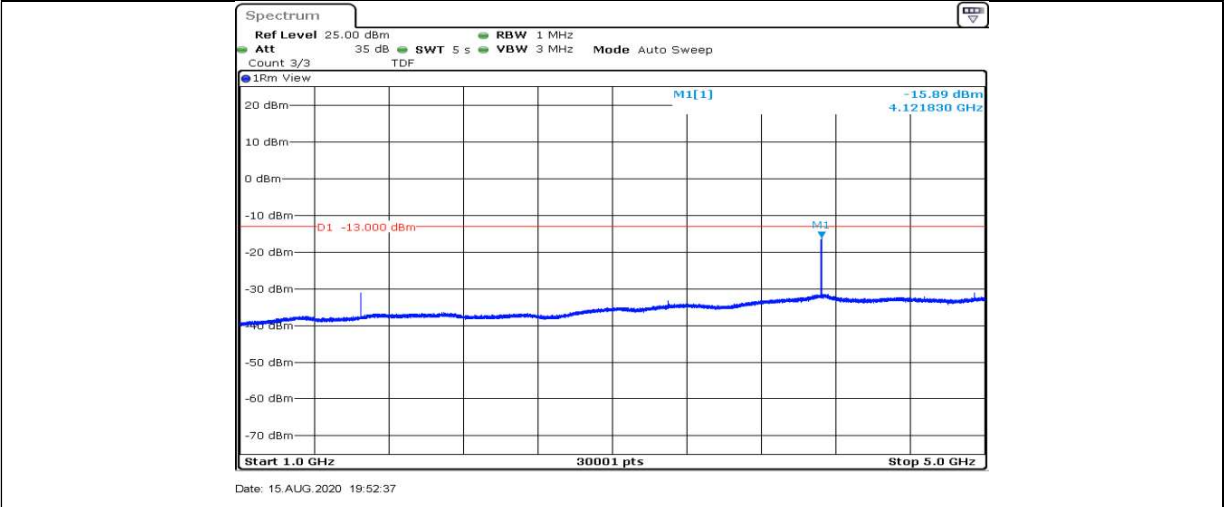

Band5-5MHz-QPSK-20425-1RB#0-Range4:1000~5000MHz

Band5-5MHz-QPSK-20425-1RB#0-Range5:5000~12000MHz