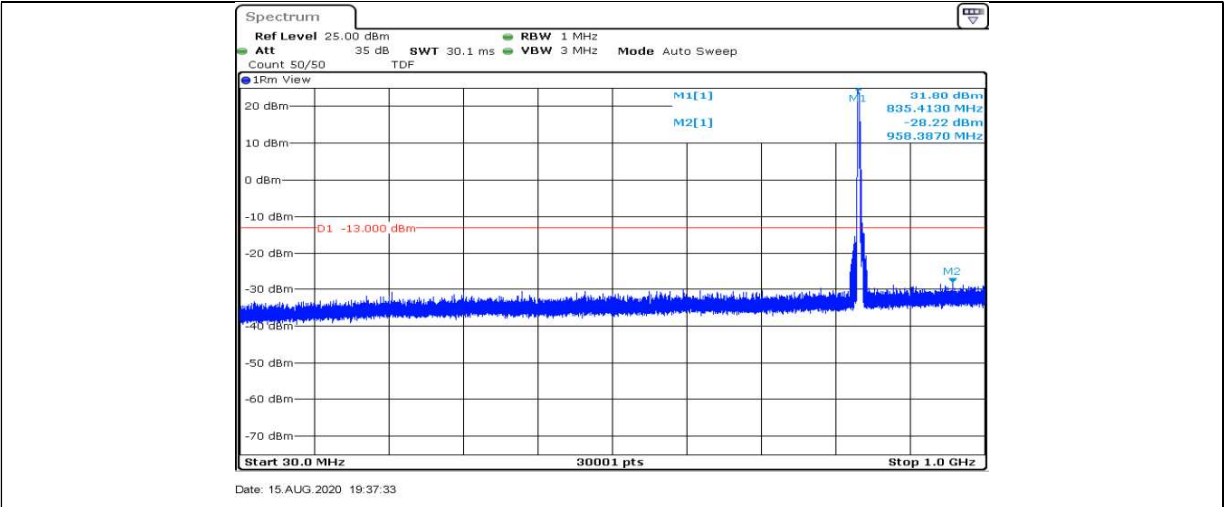

Band5-3MHz-16QAM-20525-1RB#0-Range4:1000~5000MHz