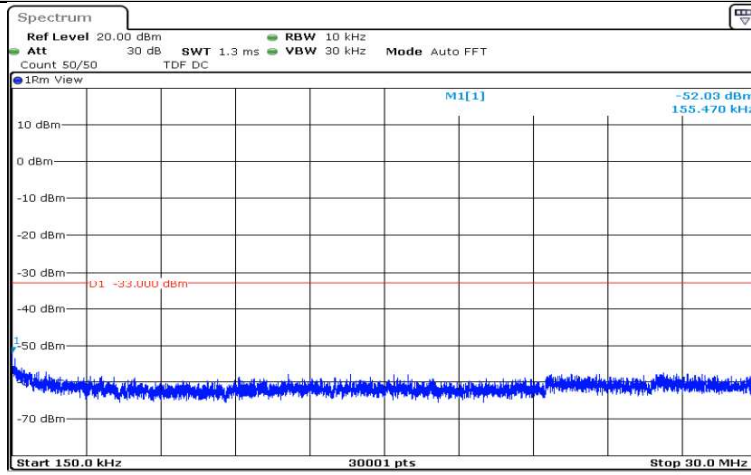

Band5-3MHz-16QAM-20415-1RB#0-Range6:12000~26500MHz

Date: 15.AUG.2020 19:35:38

Band5-3MHz-16QAM-20525-1RB#0-Range1:0.009~0.15MHz

Date: 15.AUG.2020 19:37:18

Band5-3MHz-16QAM-20525-1RB#0-Range2:0.15~30MHz

Date: 15.AUG.2020 19:37:24