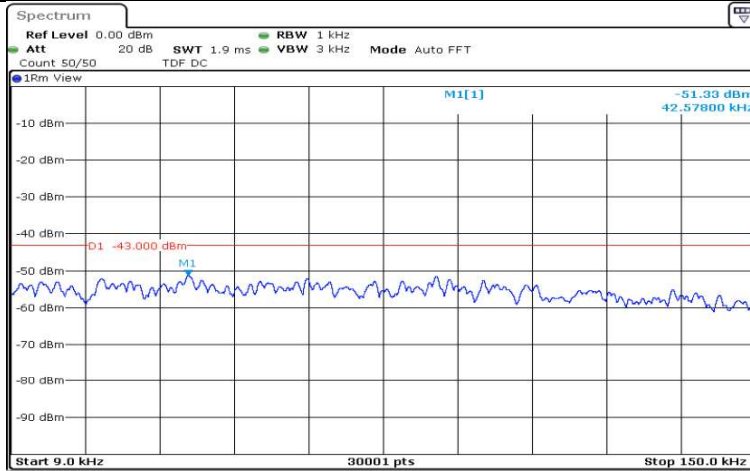

Band5-5MHz-16QAM-20425-1RB#0-Range1:0.009~0.15MHz

Date: 15.AUG.2020 19:53:30