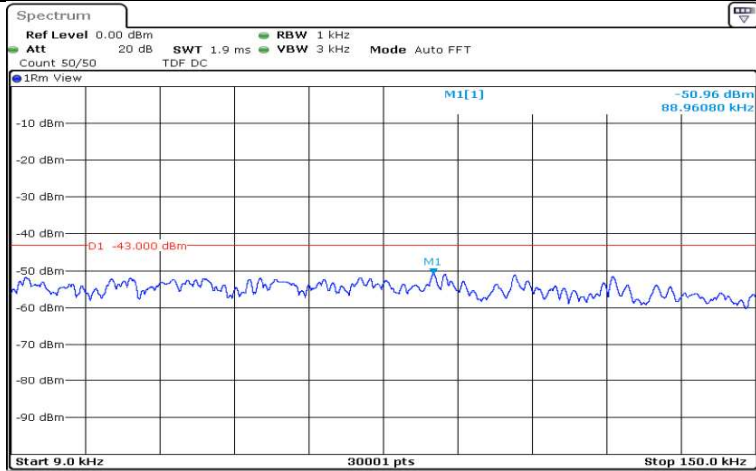

Band5-5MHz-16QAM-20625-1RB#0-Range1:0.009~0.15MHz

Date: 15.AUG.2020 19:59:38