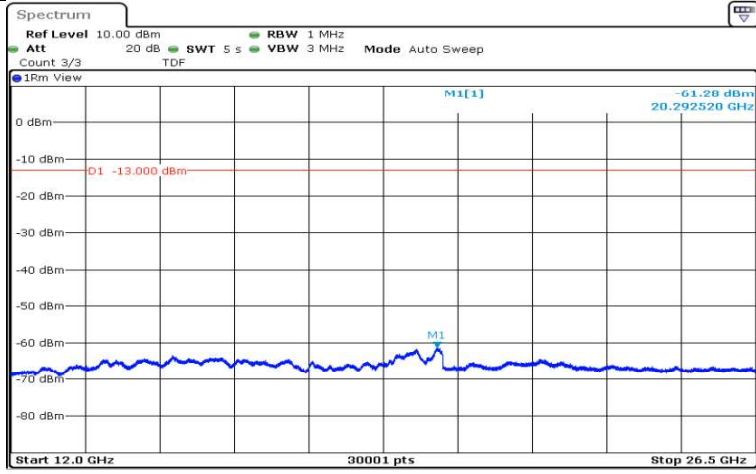

Date: 15.AUG.2020 19:54:54