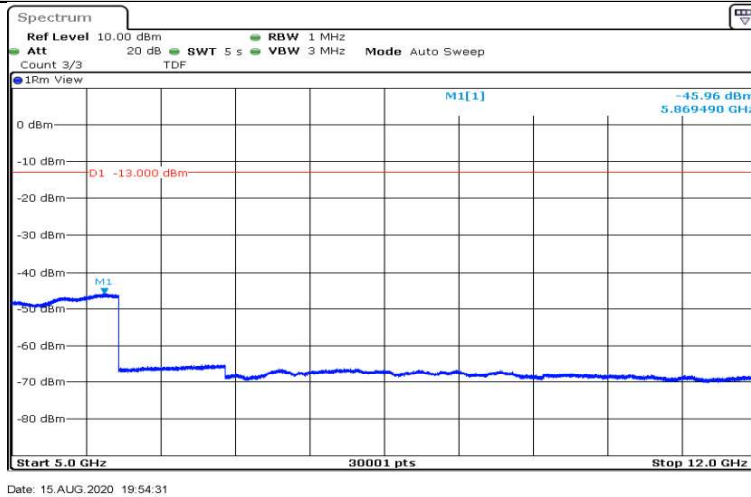

Band5-5MHz-16QAM-20425-1RB#0-Range5:5000~12000MHz

Band5-5MHz-16QAM-20425-1RB#0-Range6:12000~26500MHz