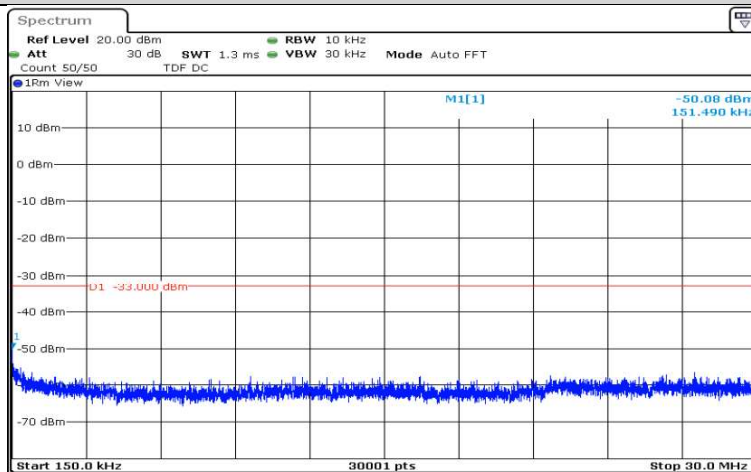

Band5-3MHz-16QAM-20635-1RB#0-Range5:5000~12000MHz

Band5-3MHz-16QAM-20635-1RB#0-Range6:12000~26500MHz

Date: 15.AUG.2020 19:41:45

Band5-5MHz-QPSK-20425-1RB#0-Range1:0.009~0.15MHz

Date: 15.AUG.2020 19:51:59

Band5-5MHz-QPSK-20425-1RB#0-Range2:0.15~30MHz