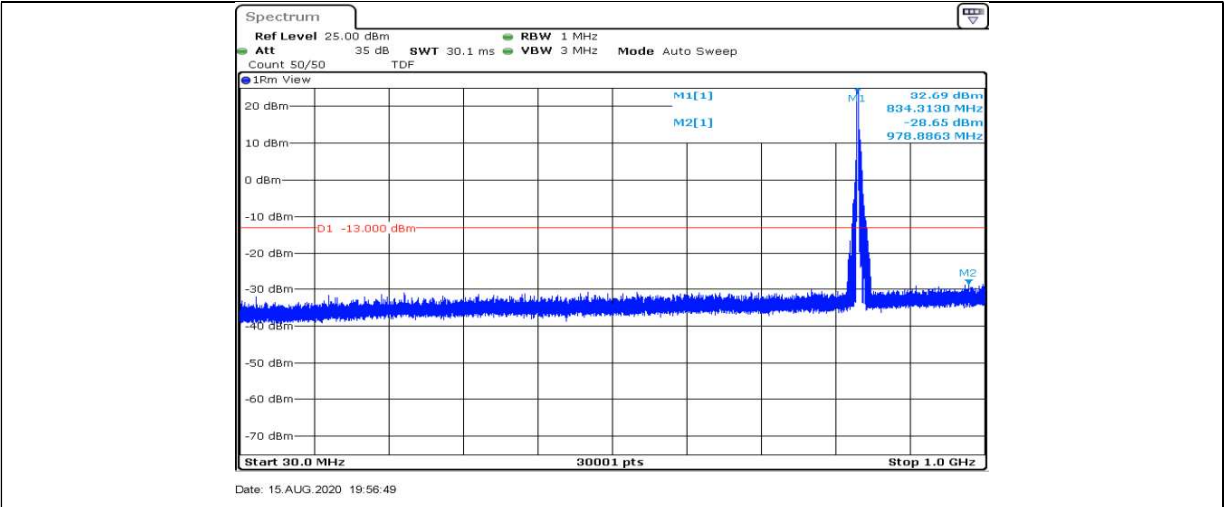

Band5-5MHz-16QAM-20425-1RB#0-Range5:5000~12000MHz

Band5-5MHz-16QAM-20425-1RB#0-Range6:12000~26500MHz

Date: 15.AUG.2020 19:54:54

Band5-5MHz-16QAM-20525-1RB#0-Range1:0.009~0.15MHz

Date: 15.AUG.2020 19:56:34

Band5-5MHz-16QAM-20525-1RB#0-Range2:0.15~30MHz

Date: 15.AUG.2020 19:56:40

Band5-5MHz-16QAM-20525-1RB#0-Range3:30~1000MHz

Band5-5MHz-16QAM-20525-1RB#0-Range4:1000~5000MHz

Band5-5MHz-16QAM-20525-1RB#0-Range5:5000~12000MHz