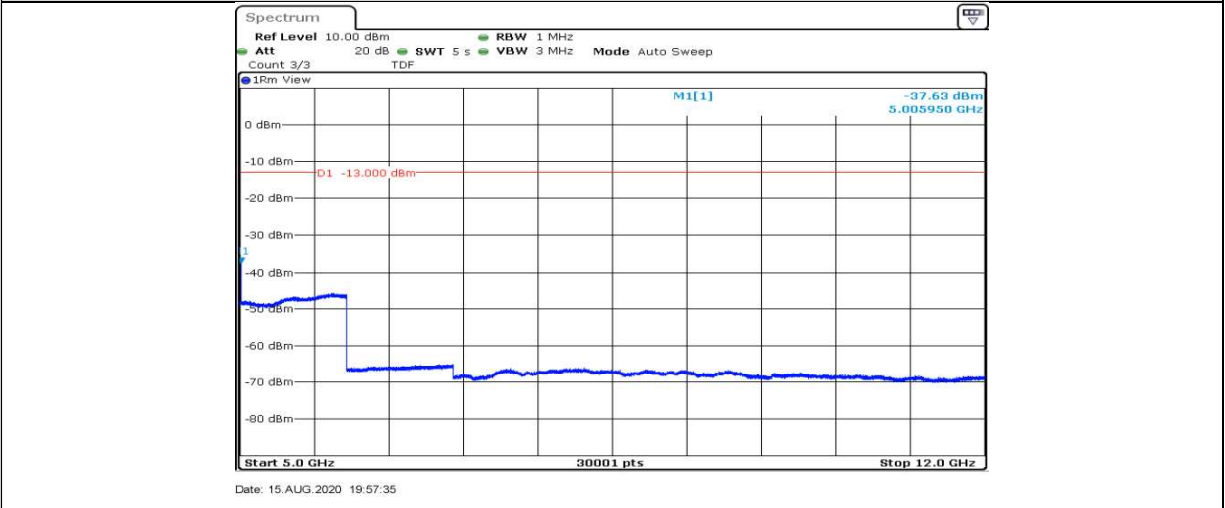

Band5-5MHz-16QAM-20425-1RB#0-Range5:5000~12000MHz

Band5-5MHz-16QAM-20425-1RB#0-Range6:12000~26500MHz

Date: 15.AUG.2020 19:54:54

Band5-5MHz-16QAM-20525-1RB#0-Range1:0.009~0.15MHz

Date: 15.AUG.2020 19:56:34

Band5-5MHz-16QAM-20525-1RB#0-Range2:0.15~30MHz

Date: 15.AUG.2020 19:56:40

Band5-5MHz-16QAM-20525-1RB#0-Range3:30~1000MHz

Band5-5MHz-16QAM-20525-1RB#0-Range4:1000~5000MHz

Band5-5MHz-16QAM-20525-1RB#0-Range5:5000~12000MHz

Band5-5MHz-16QAM-20525-1RB#0-Range6:12000~26500MHz

Date: 15.AUG.2020 19:57:57

Band5-5MHz-16QAM-20625-1RB#0-Range1:0.009~0.15MHz

Date: 15.AUG.2020 19:59:38

Band5-5MHz-16QAM-20625-1RB#0-Range2:0.15~30MHz

Date: 15.AUG.2020 19:59:44