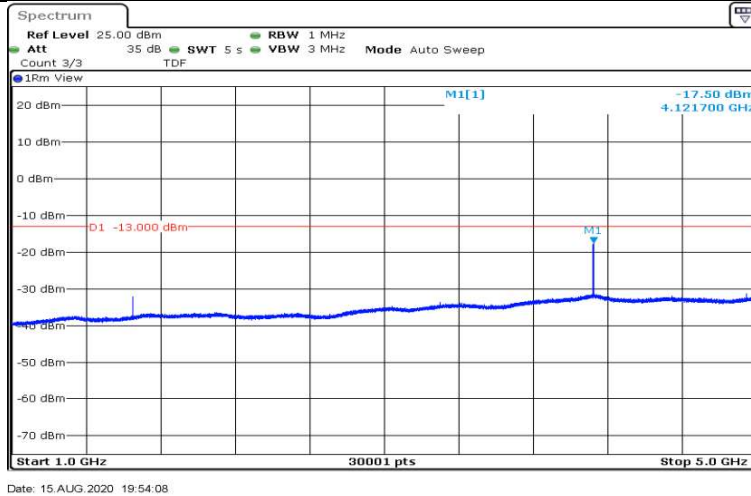

Band5-5MHz-16QAM-20425-1RB#0-Range1:0.009~0.15MHz

Date: 15.AUG.2020 19:53:30

Band5-5MHz-16QAM-20425-1RB#0-Range2:0.15~30MHz

Date: 15.AUG.2020 19:53:36

Band5-5MHz-16QAM-20425-1RB#0-Range3:30~1000MHz

Band5-5MHz-16QAM-20425-1RB#0-Range4:1000~5000MHz

Band5-5MHz-16QAM-20425-1RB#0-Range5:5000~12000MHz

Band5-5MHz-16QAM-20425-1RB#0-Range6:12000~26500MHz

Date: 15.AUG.2020 19:54:54

Band5-5MHz-16QAM-20525-1RB#0-Range1:0.009~0.15MHz

Date: 15.AUG.2020 19:56:34