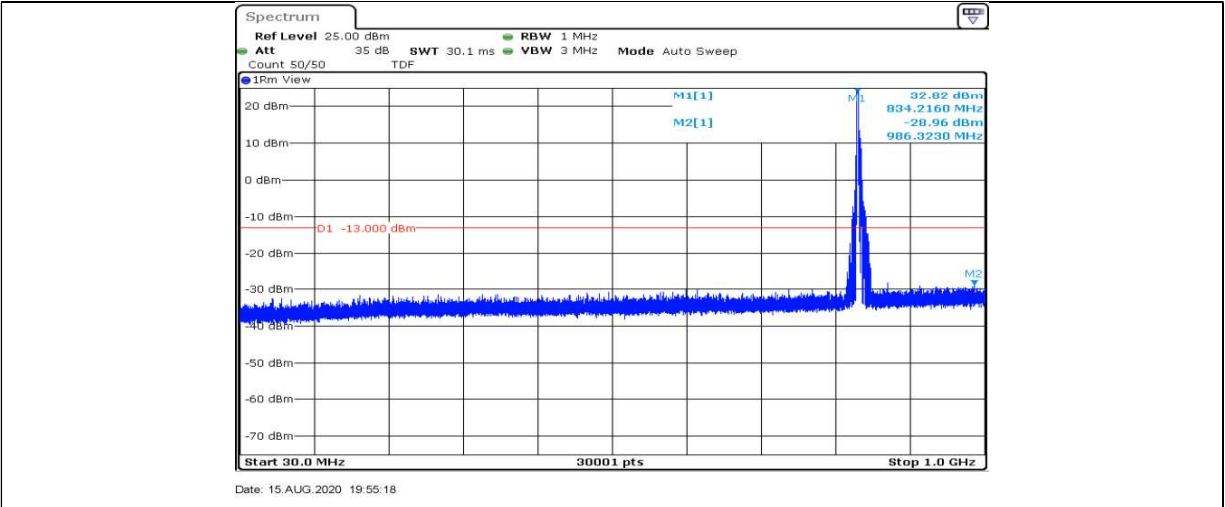

Date: 15.AUG.2020 19:53:23

Band5-5MHz-QPSK-20525-1RB#0-Range1:0.009~0.15MHz

Date: 15.AUG.2020 19:55:03

Band5-5MHz-QPSK-20525-1RB#0-Range2:0.15~30MHz

Date: 15.AUG.2020 19:55:09

Band5-5MHz-QPSK-20525-1RB#0-Range3:30~1000MHz