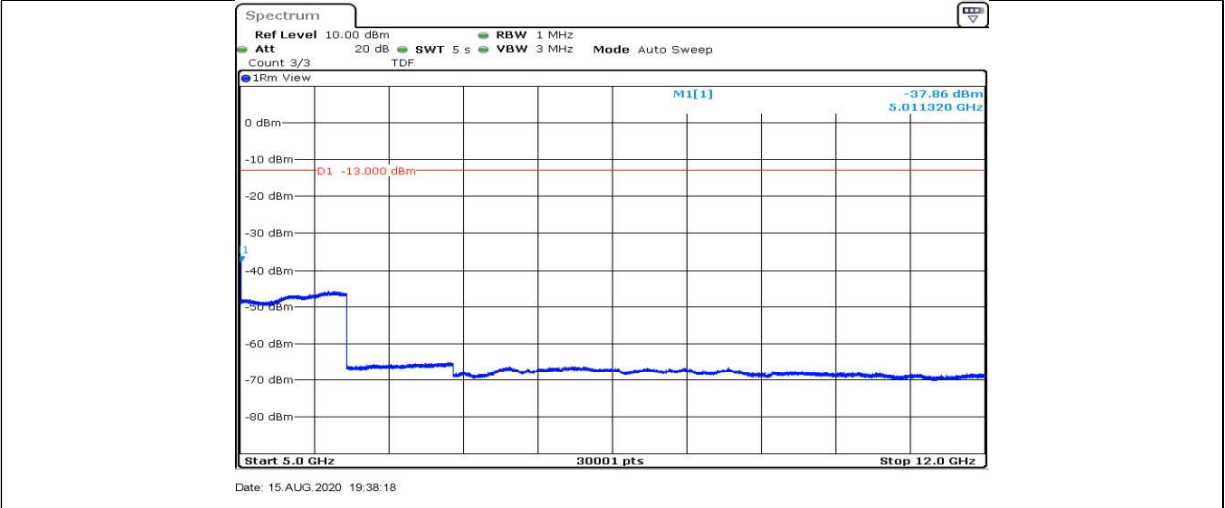

Band5-3MHz-16QAM-20525-1RB#0-Range5:5000~12000MHz

Band5-3MHz-16QAM-20525-1RB#0-Range6:12000~26500MHz