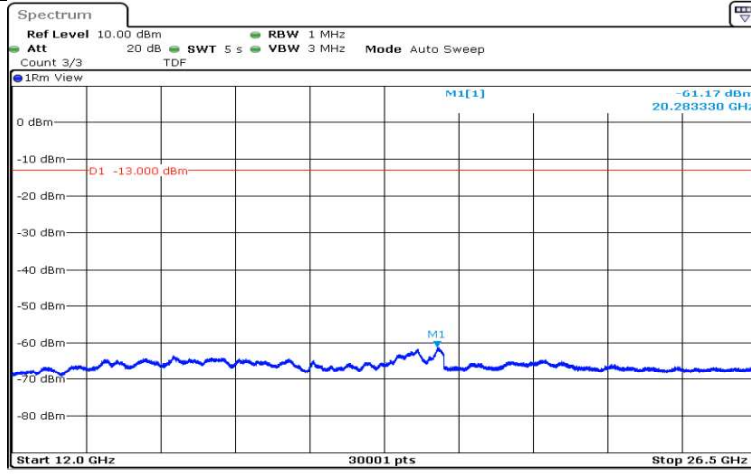

Band5-5MHz-QPSK-20525-1RB#0-Range6:12000~26500MHz