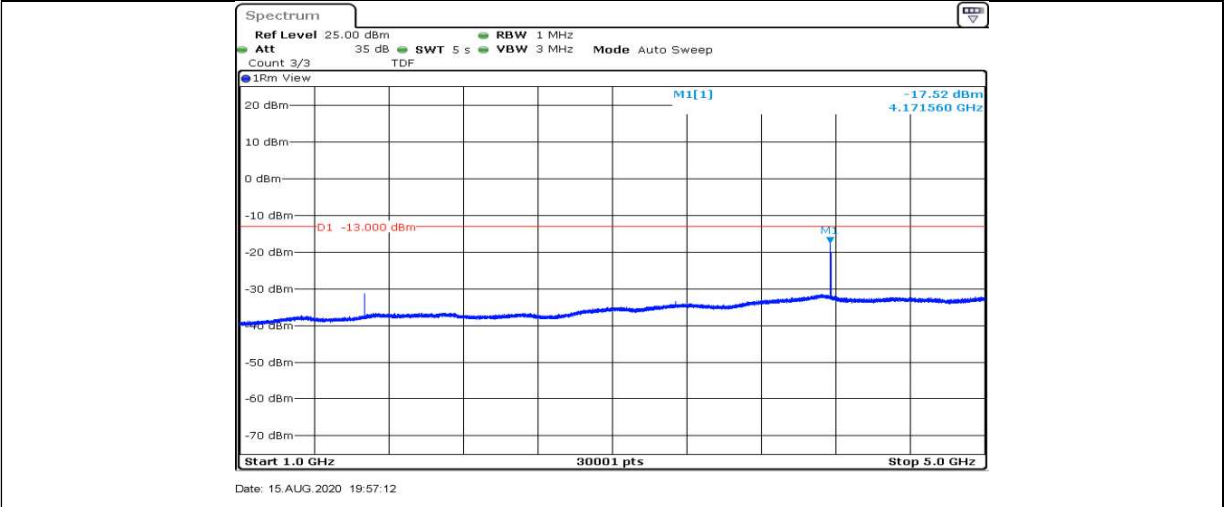

Band5-5MHz-16QAM-20525-1RB#0-Range2:0.15~30MHz

Date: 15.AUG.2020 19:56:40

Band5-5MHz-16QAM-20525-1RB#0-Range3:30~1000MHz

Band5-5MHz-16QAM-20525-1RB#0-Range4:1000~5000MHz

Band5-5MHz-16QAM-20525-1RB#0-Range5:5000~12000MHz

Band5-5MHz-16QAM-20525-1RB#0-Range6:12000~26500MHz

Date: 15.AUG.2020 19:57:57

Band5-5MHz-16QAM-20625-1RB#0-Range1:0.009~0.15MHz

Date: 15.AUG.2020 19:59:38

Band5-5MHz-16QAM-20625-1RB#0-Range2:0.15~30MHz

Date: 15.AUG.2020 19:59:44