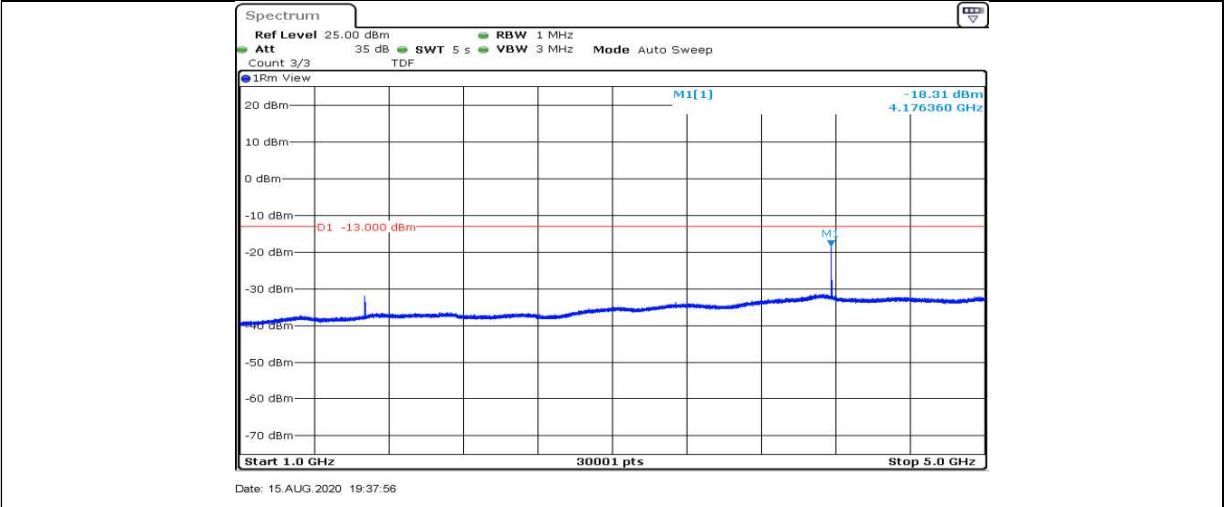

Band5-3MHz-16QAM-20525-1RB#0-Range4:1000~5000MHz

Band5-3MHz-16QAM-20525-1RB#0-Range5:5000~12000MHz