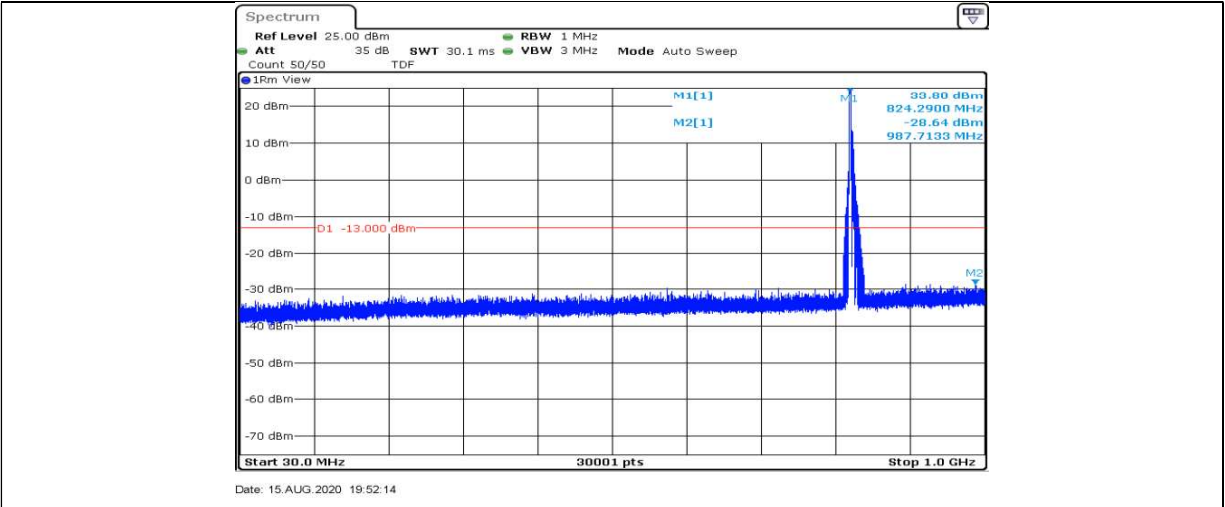

Band5-5MHz-QPSK-20425-1RB#0-Range4:1000~5000MHz