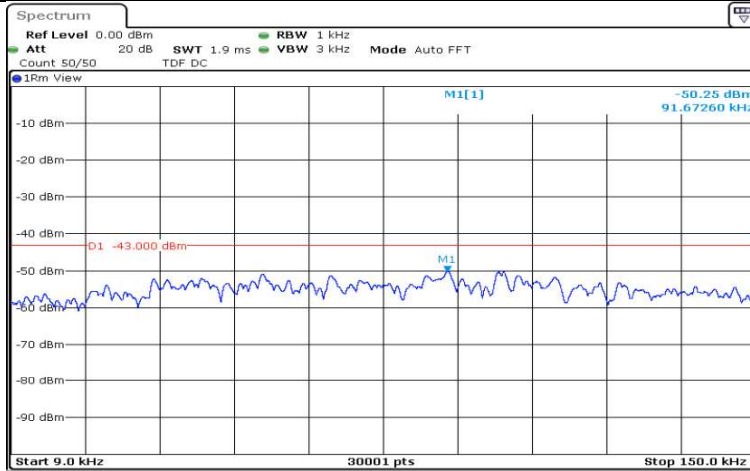

Band5-5MHz-QPSK-20525-1RB#0-Range1:0.009~0.15MHz

Date: 15.AUG.2020 19:55:03