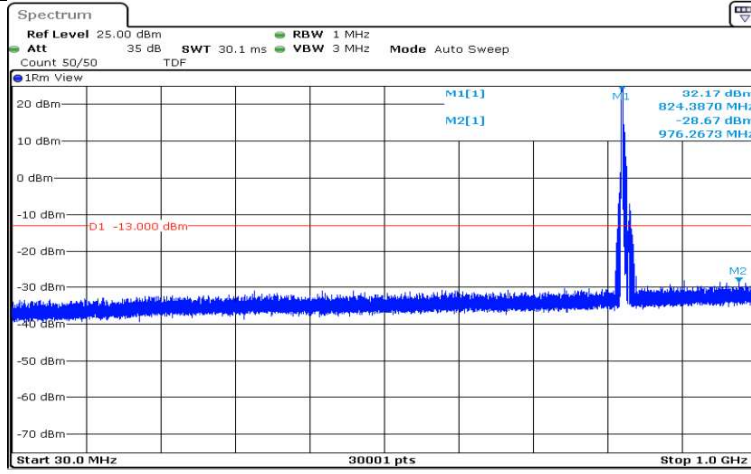

Band5-5MHz-16QAM-20425-1RB#0-Range1:0.009~0.15MHz

Date: 15.AUG.2020 19:53:30

Band5-5MHz-16QAM-20425-1RB#0-Range2:0.15~30MHz

Date: 15.AUG.2020 19:53:36

Band5-5MHz-16QAM-20425-1RB#0-Range3:30~1000MHz

Band5-5MHz-16QAM-20425-1RB#0-Range4:1000~5000MHz