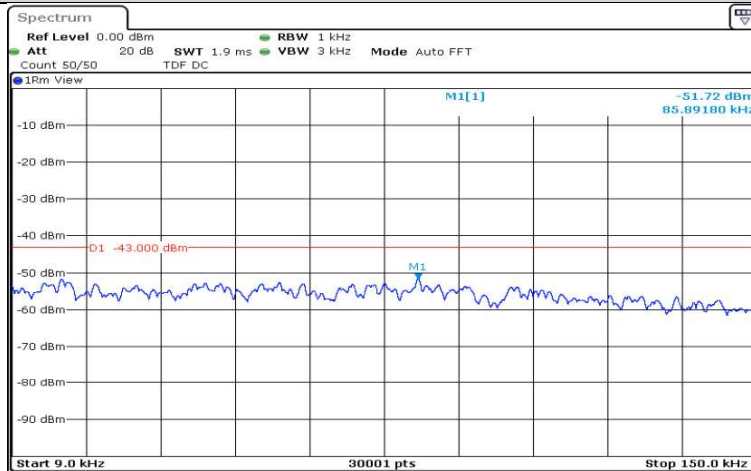

Band5-3MHz-16QAM-20525-1RB#0-Range1:0.009~0.15MHz

Date: 15.AUG.2020 19:37:18