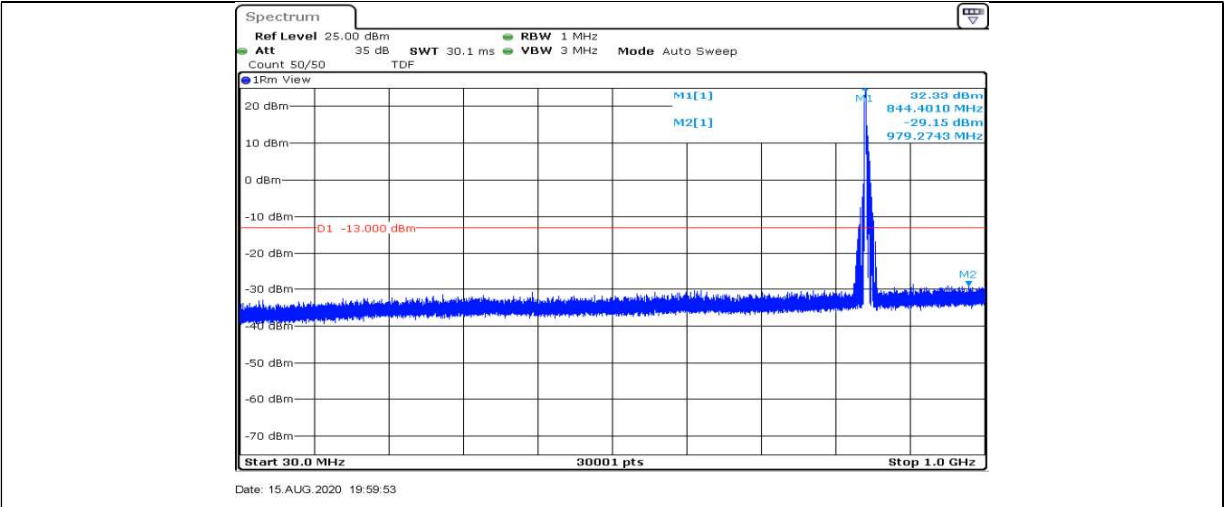

Band5-5MHz-16QAM-20525-1RB#0-Range2:0.15~30MHz

Date: 15.AUG.2020 19:56:40

Band5-5MHz-16QAM-20525-1RB#0-Range3:30~1000MHz

Band5-5MHz-16QAM-20525-1RB#0-Range4:1000~5000MHz

Band5-5MHz-16QAM-20525-1RB#0-Range5:5000~12000MHz

Band5-5MHz-16QAM-20525-1RB#0-Range6:12000~26500MHz

Date: 15.AUG.2020 19:57:57

Band5-5MHz-16QAM-20625-1RB#0-Range1:0.009~0.15MHz

Date: 15.AUG.2020 19:59:38

Band5-5MHz-16QAM-20625-1RB#0-Range2:0.15~30MHz

Date: 15.AUG.2020 19:59:44

Band5-5MHz-16QAM-20625-1RB#0-Range3:30~1000MHz

Band5-5MHz-16QAM-20625-1RB#0-Range4:1000~5000MHz

Band5-5MHz-16QAM-20625-1RB#0-Range5:5000~12000MHz

Band5-5MHz-16QAM-20625-1RB#0-Range6:12000~26500MHz