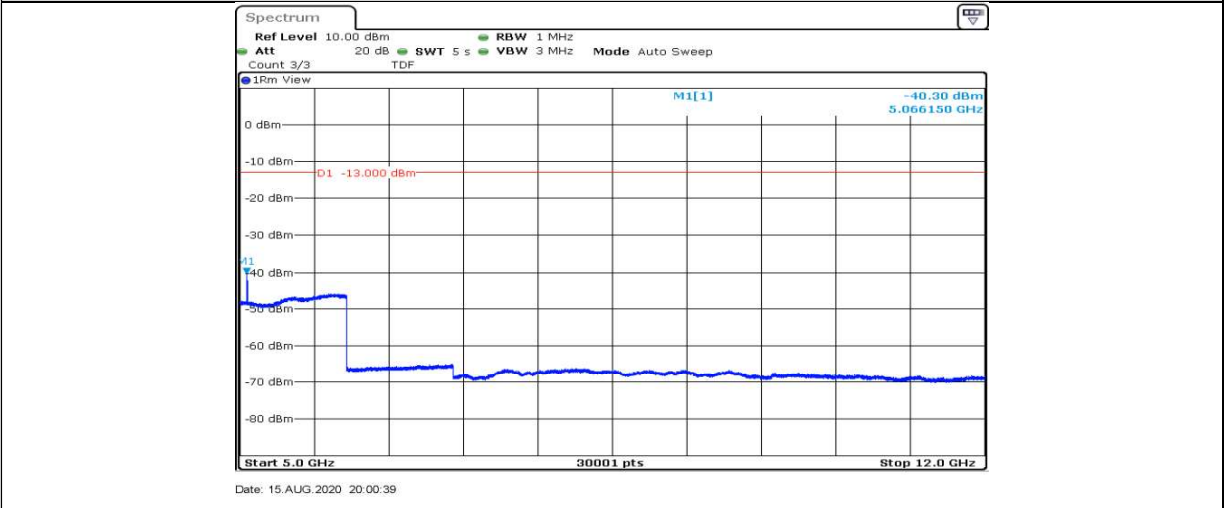

Band5-5MHz-16QAM-20525-1RB#0-Range2:0.15~30MHz

Date: 15.AUG.2020 19:56:40

Band5-5MHz-16QAM-20525-1RB#0-Range3:30~1000MHz

Band5-5MHz-16QAM-20525-1RB#0-Range4:1000~5000MHz

Band5-5MHz-16QAM-20525-1RB#0-Range5:5000~12000MHz

Band5-5MHz-16QAM-20525-1RB#0-Range6:12000~26500MHz

Date: 15.AUG.2020 19:57:57

Band5-5MHz-16QAM-20625-1RB#0-Range1:0.009~0.15MHz

Date: 15.AUG.2020 19:59:38

Band5-5MHz-16QAM-20625-1RB#0-Range2:0.15~30MHz

Date: 15.AUG.2020 19:59:44

Band5-5MHz-16QAM-20625-1RB#0-Range3:30~1000MHz

Band5-5MHz-16QAM-20625-1RB#0-Range4:1000~5000MHz

Band5-5MHz-16QAM-20625-1RB#0-Range5:5000~12000MHz

Band5-5MHz-16QAM-20625-1RB#0-Range6:12000~26500MHz