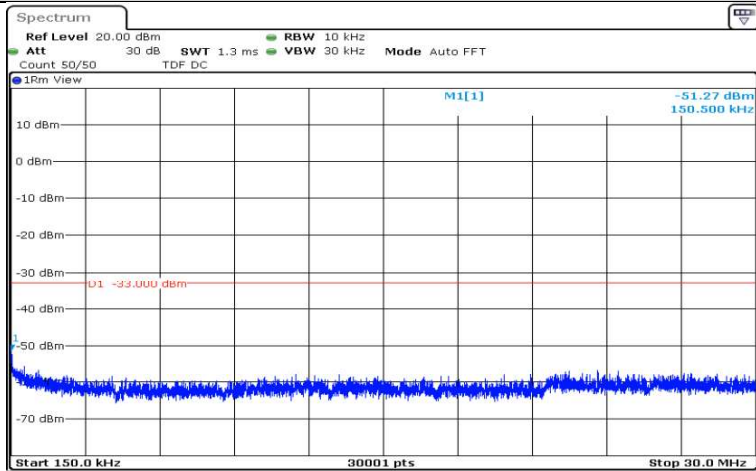

Band5-5MHz-16QAM-20525-1RB#0-Range6:12000~26500MHz

Date: 15.AUG.2020 19:57:57

Band5-5MHz-16QAM-20625-1RB#0-Range1:0.009~0.15MHz

Date: 15.AUG.2020 19:59:38

Band5-5MHz-16QAM-20625-1RB#0-Range2:0.15~30MHz

Date: 15.AUG.2020 19:59:44