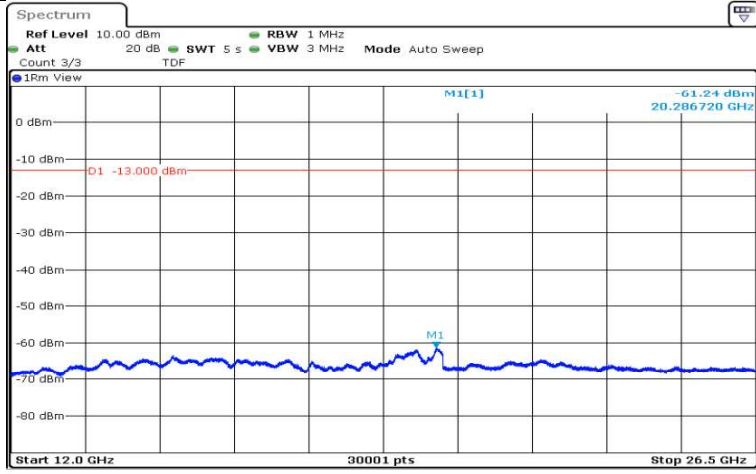

Band5-5MHz-16QAM-20525-1RB#0-Range6:12000~26500MHz

Date: 15.AUG.2020 19:57:57