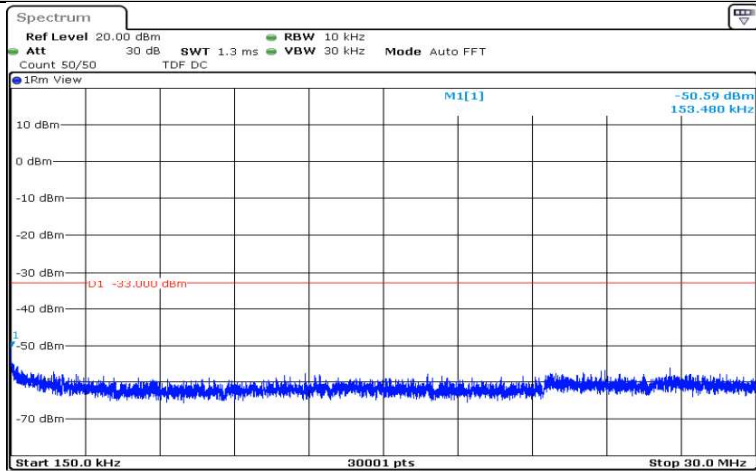

Band5-5MHz-16QAM-20525-1RB#0-Range2:0.15~30MHz

Date: 15.AUG.2020 19:56:40

Band5-5MHz-16QAM-20525-1RB#0-Range3:30~1000MHz