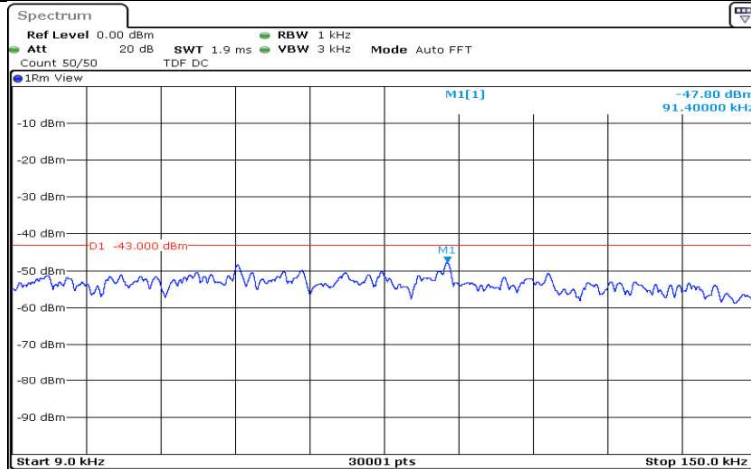

Band5-3MHz-16QAM-20635-1RB#0-Range1:0.009~0.15MHz

Date: 15.AUG.2020 19:40:21