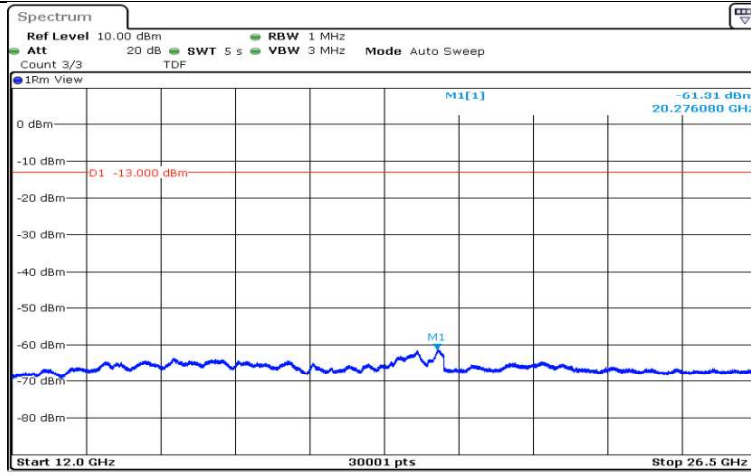

Band5-3MHz-16QAM-20635-1RB#0-Range6:12000~26500MHz

Date: 15.AUG.2020 19:41:45