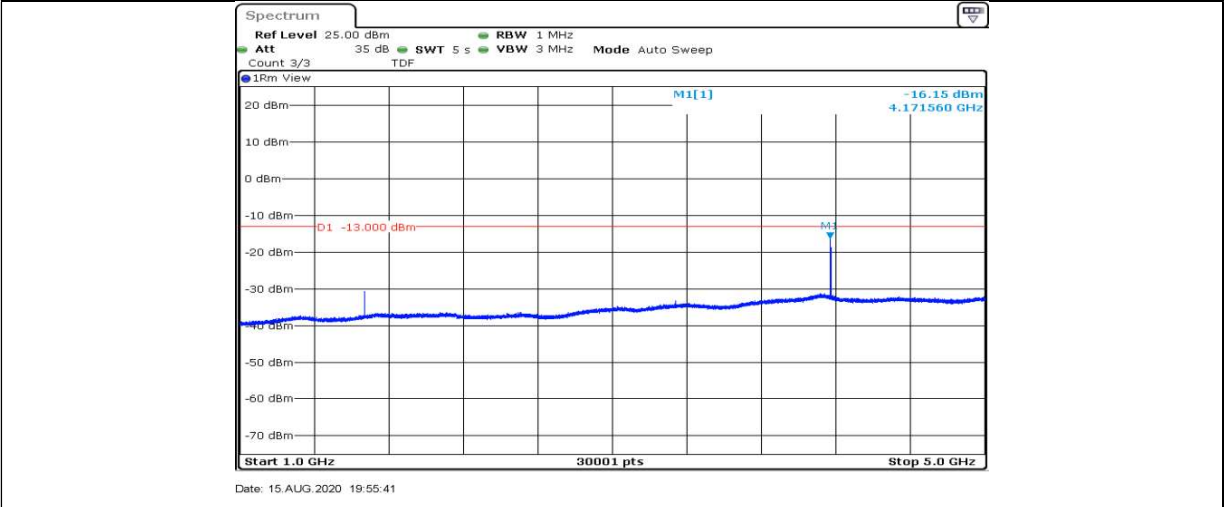

Band5-5MHz-QPSK-20525-1RB#0-Range4:1000~5000MHz

Band5-5MHz-QPSK-20525-1RB#0-Range5:5000~12000MHz