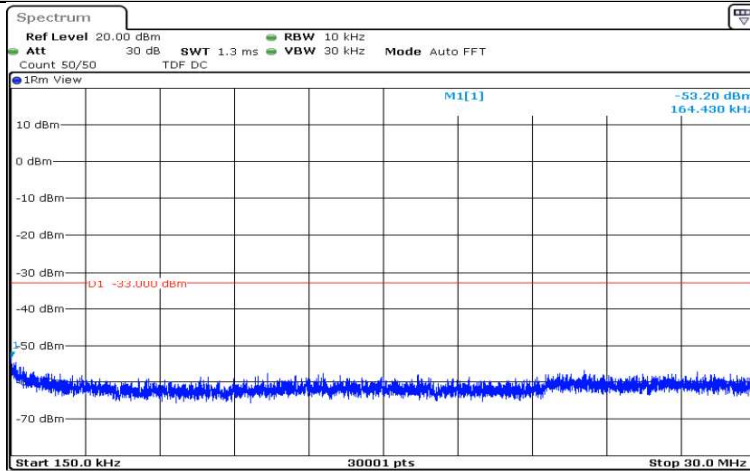

Band5-5MHz-16QAM-20425-1RB#0-Range2:0.15~30MHz

Date: 15.AUG.2020 19:53:36

Band5-5MHz-16QAM-20425-1RB#0-Range3:30~1000MHz