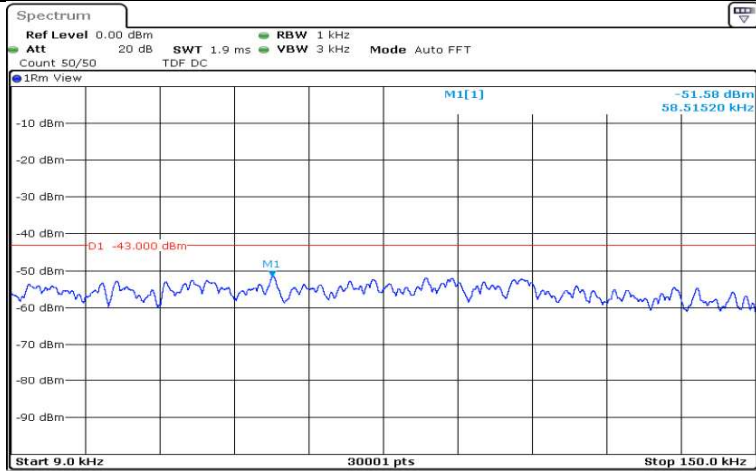

Band5-5MHz-16QAM-20425-1RB#0-Range5:5000~12000MHz

Band5-5MHz-16QAM-20425-1RB#0-Range6:12000~26500MHz

Date: 15.AUG.2020 19:54:54

Band5-5MHz-16QAM-20525-1RB#0-Range1:0.009~0.15MHz

Date: 15.AUG.2020 19:56:34