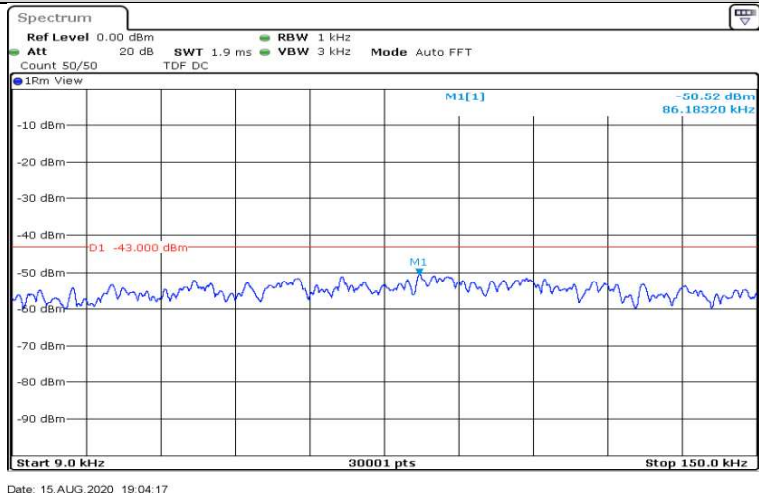

Total Quality. Assured.

Band5	10MHz	16QAM	20600	1RB#0	Range4:1000~5000MHz	-17.75	PASS
Band5	10MHz	16QAM	20600	1RB#0	Range5:5000~12000MHz	-38.38	PASS
Band5	10MHz	16QAM	20600	1RB#0	Range6:12000~26500MHz	-61.38	PASS

Band5-1.4MHz-QPSK-20407-1RB#0-Range1:0.009~0.15MHz