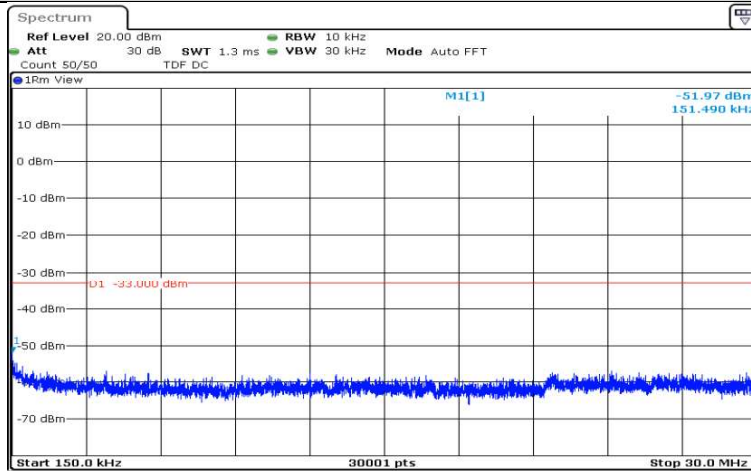

Band5-1.4MHz-16QAM-20525-1RB#0-Range2:0.15~30MHz

Date: 15.AUG.2020 19:10:15

Band5-1.4MHz-16QAM-20525-1RB#0-Range3:30~1000MHz