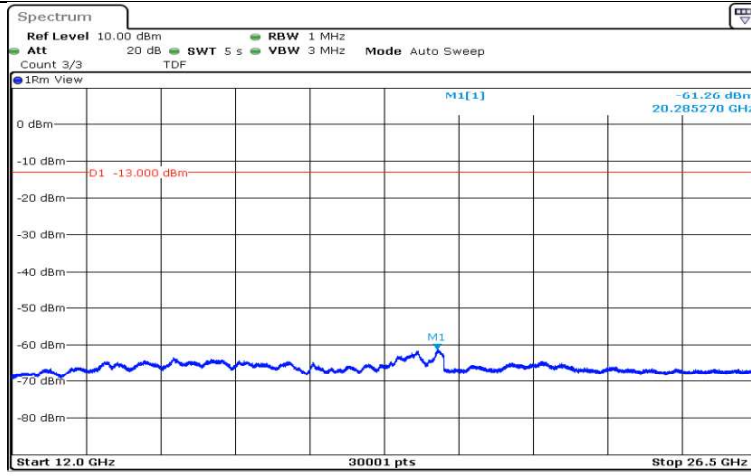

Date: 15.AUG.2020 19:11:32