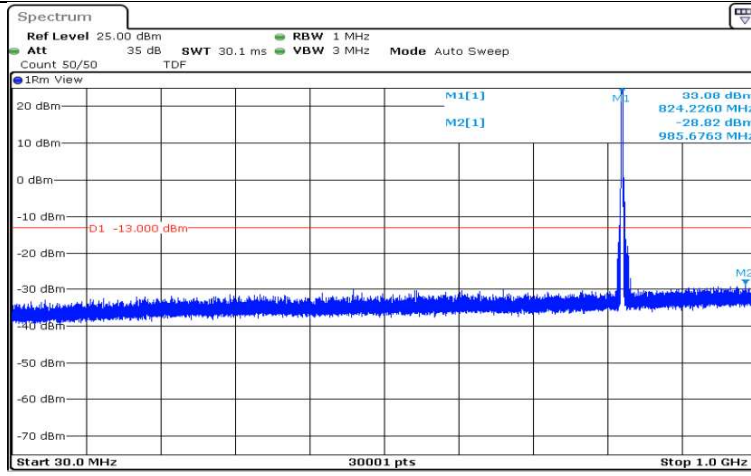

Date: 15.AUG.2020 19:14:21

Band5-1.4MHz-16QAM-20407-1RB#0-Range1:0.009~0.15MHz

Date: 15.AUG.2020 19:05:48

Band5-1.4MHz-16QAM-20407-1RB#0-Range2:0.15~30MHz

Date: 15.AUG.2020 19:05:55

Band5-1.4MHz-16QAM-20407-1RB#0-Range3:30~1000MHz