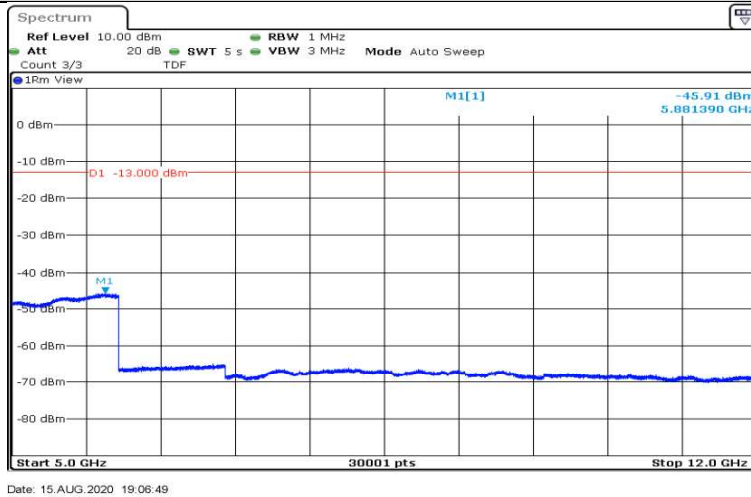

Band5-1.4MHz-16QAM-20407-1RB#0-Range5:5000~12000MHz