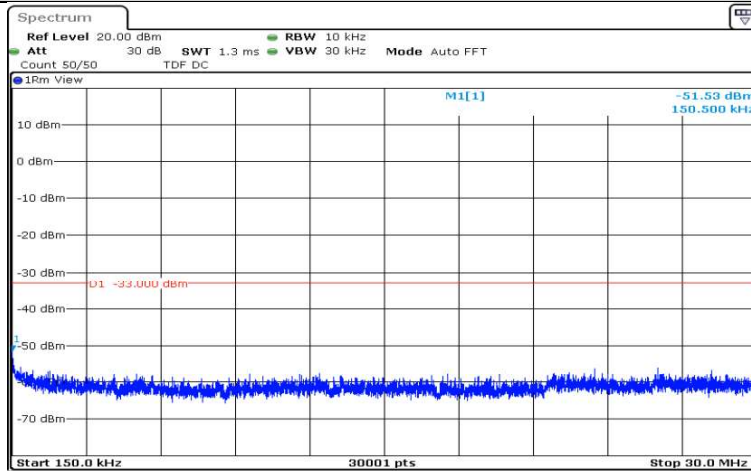

Band5-1.4MHz-16QAM-20643-1RB#0-Range2:0.15~30MHz

Date: 15.AUG.2020 19:14:35

Band5-1.4MHz-16QAM-20643-1RB#0-Range3:30~1000MHz