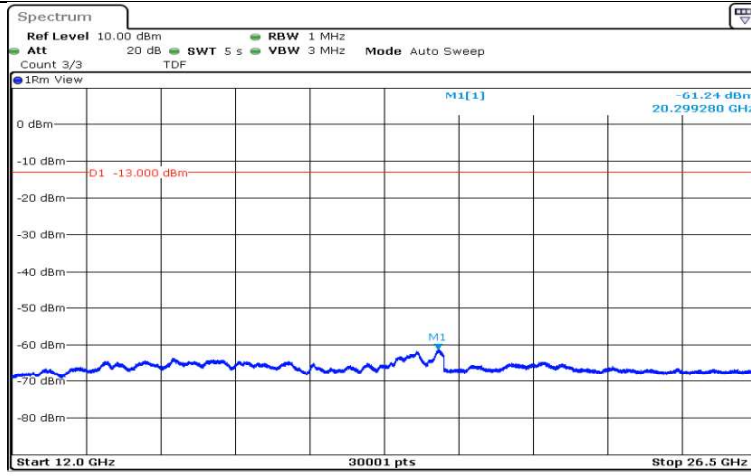

Date: 15.AUG.2020 19:36:02

Band5-3MHz-QPSK-20525-1RB#0-Range4:1000~5000MHz

Date: 15.AUG.2020 19:36:25

Band5-3MHz-QPSK-20525-1RB#0-Range5:5000~12000MHz

Date: 15.AUG.2020 19:36:48

Band5-3MHz-QPSK-20525-1RB#0-Range6:12000~26500MHz