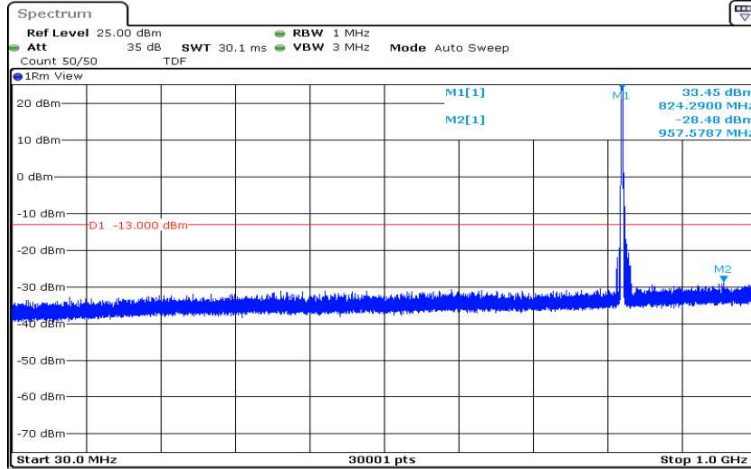

Band5-1.4MHz-QPSK-20407-1RB#0-Range3:30~1000MHz

Date: 15.AUG.2020 19:04:32