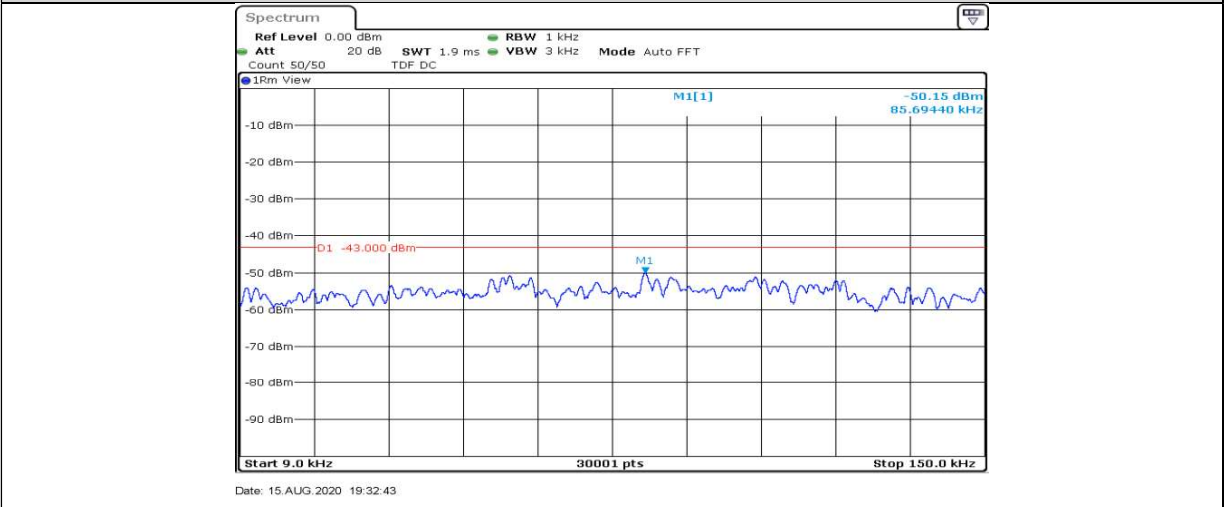

Band5-3MHz-QPSK-20415-1RB#0-Range1:0.009~0.15MHz