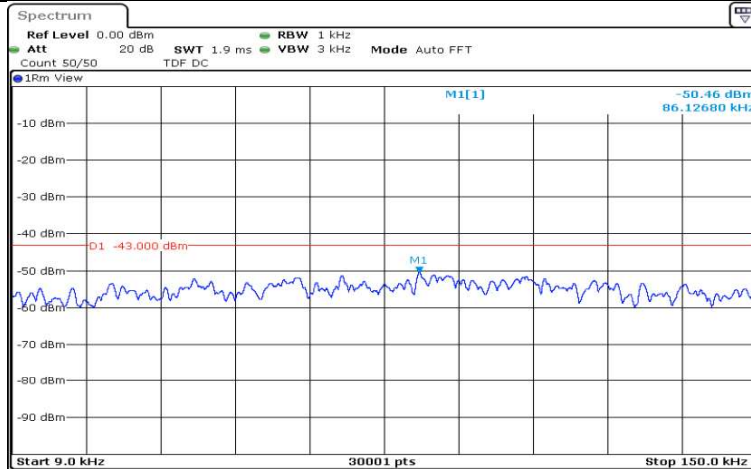

Date: 15.AUG.2020 19:04:55

Band5-1.4MHz-QPSK-20407-1RB#0-Range5:5000~12000MHz

Date: 15.AUG.2020 19:05:18

Band5-1.4MHz-QPSK-20407-1RB#0-Range6:12000~26500MHz

Date: 15.AUG.2020 19:05:41

Band5-1.4MHz-QPSK-20525-1RB#0-Range1:0.009~0.15MHz