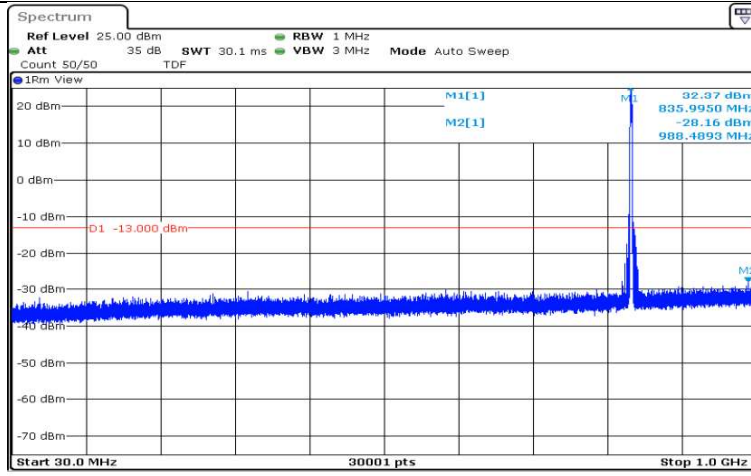

Date: 15.AUG.2020 19:10:23