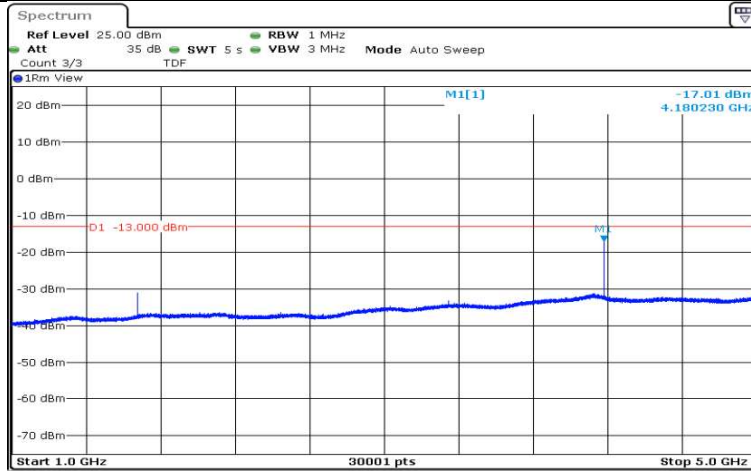

Date: 15.AUG.2020 19:08:37

Band5-1.4MHz-QPSK-20525-1RB#0-Range2:0.15~30MHz

Date: 15.AUG.2020 19:08:43

Band5-1.4MHz-QPSK-20525-1RB#0-Range3:30~1000MHz

Date: 15.AUG.2020 19:08:52

Band5-1.4MHz-QPSK-20525-1RB#0-Range4:1000~5000MHz