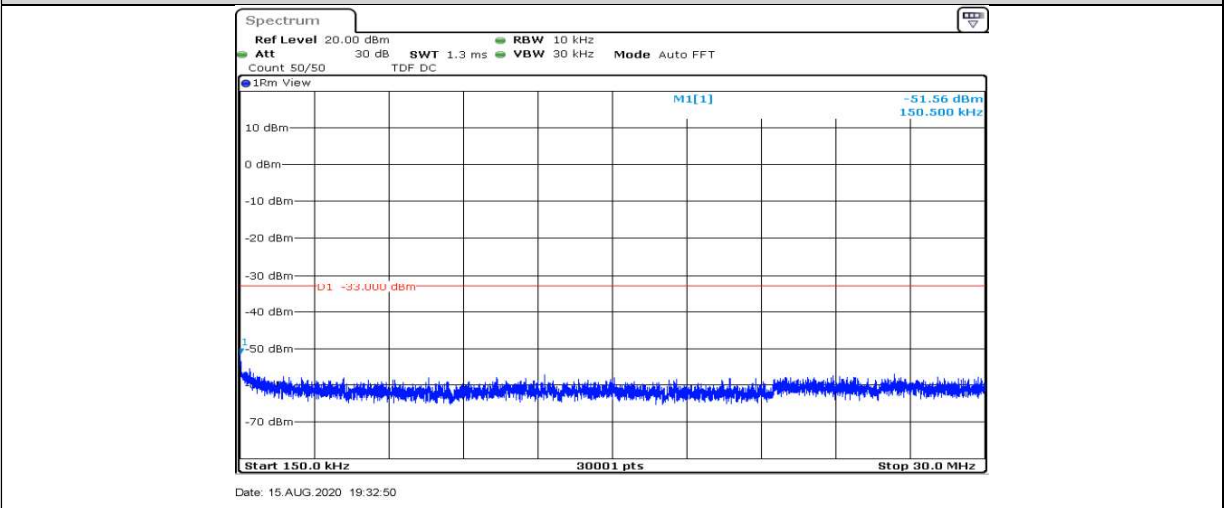

Band5-3MHz-QPSK-20415-1RB#0-Range2:0.15~30MHz