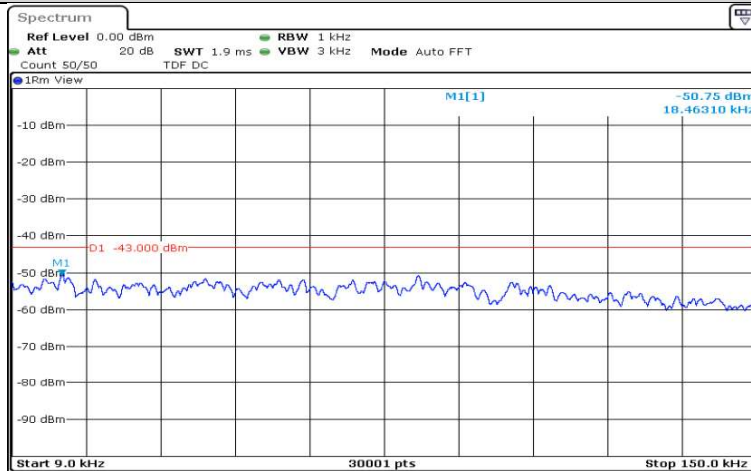

Band5-1.4MHz-16QAM-20407-1RB#0-Range4:1000~5000MHz

Band5-1.4MHz-16QAM-20407-1RB#0-Range5:5000~12000MHz

Band5-1.4MHz-16QAM-20407-1RB#0-Range6:12000~26500MHz

Date: 15.AUG.2020 19:07:12

Band5-1.4MHz-16QAM-20525-1RB#0-Range1:0.009~0.15MHz