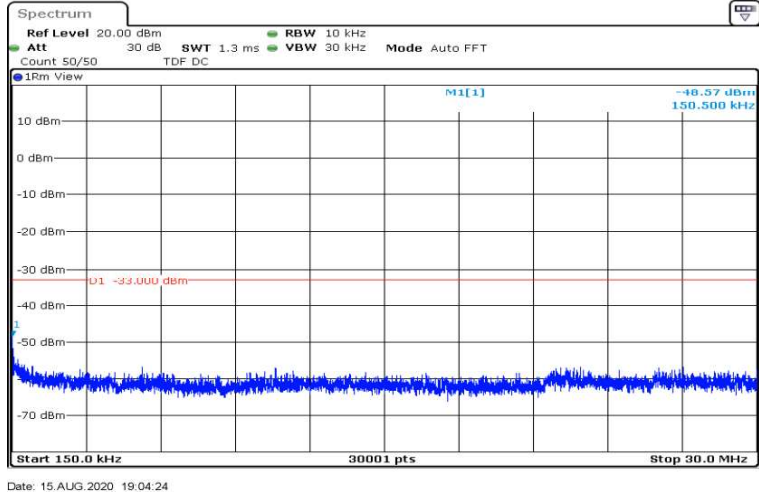

Band5-1.4MHz-QPSK-20407-1RB#0-Range2:0.15~30MHz