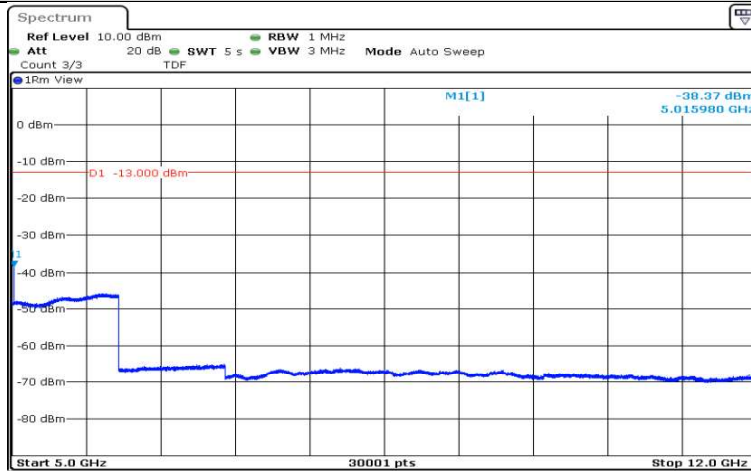

Band5-1.4MHz-16QAM-20525-1RB#0-Range5:5000~12000MHz

Date: 15.AUG.2020 19:11:09

Band5-1.4MHz-16QAM-20525-1RB#0-Range6:12000~26500MHz