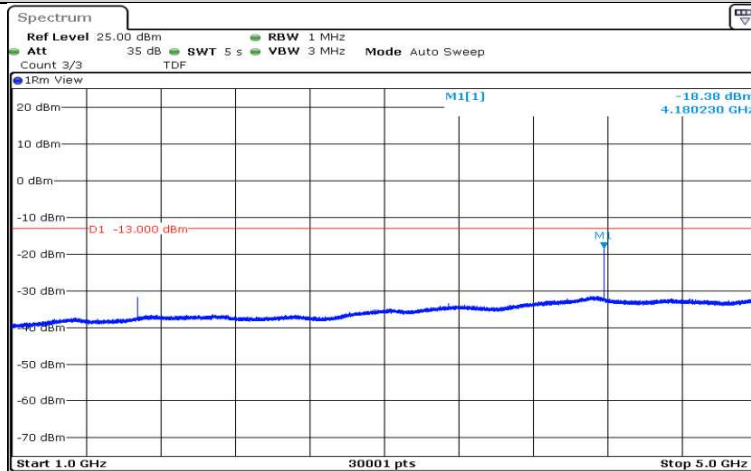

Date: 15.AUG.2020 19:10:08

Band5-1.4MHz-16QAM-20525-1RB#0-Range2:0.15~30MHz

Date: 15.AUG.2020 19:10:15

Band5-1.4MHz-16QAM-20525-1RB#0-Range3:30~1000MHz

Date: 15.AUG.2020 19:10:23

Band5-1.4MHz-16QAM-20525-1RB#0-Range4:1000~5000MHz