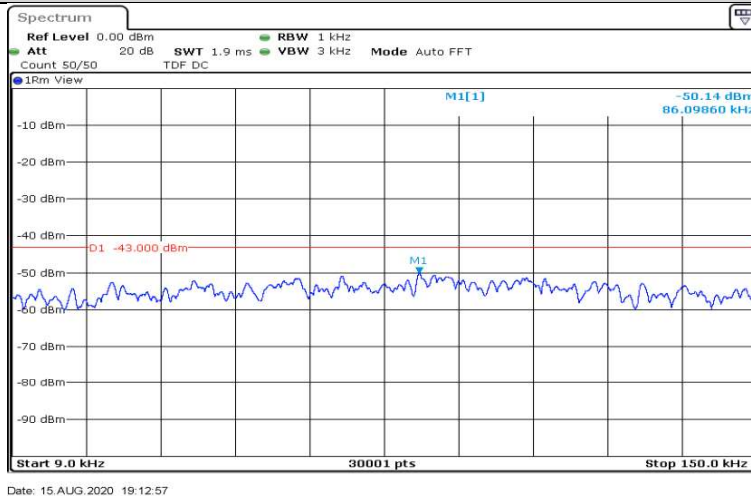

Date: 15.AUG.2020 19:09:15

Band5-1.4MHz-QPSK-20525-1RB#0-Range5:5000~12000MHz

Date: 15.AUG.2020 19:09:38

Band5-1.4MHz-QPSK-20525-1RB#0-Range6:12000~26500MHz

Band5-1.4MHz-QPSK-20643-1RB#0-Range1:0.009~0.15MHz