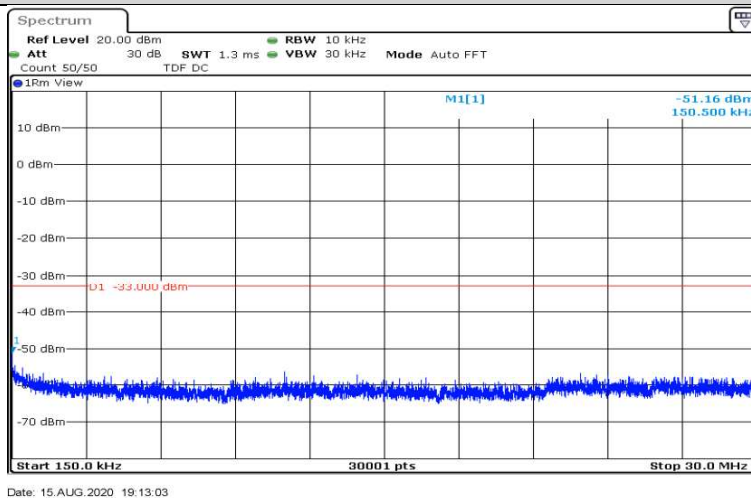

Band5-1.4MHz-QPSK-20643-1RB#0-Range2:0.15~30MHz