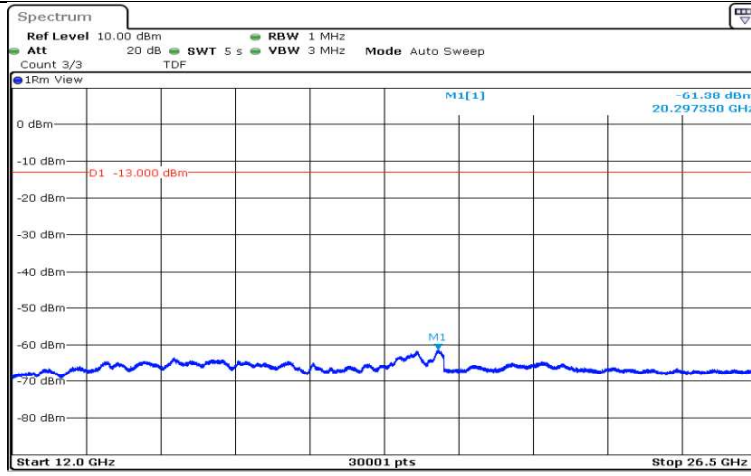

Band5-1.4MHz-16QAM-20407-1RB#0-Range6:12000~26500MHz

Date: 15.AUG.2020 19:07:12