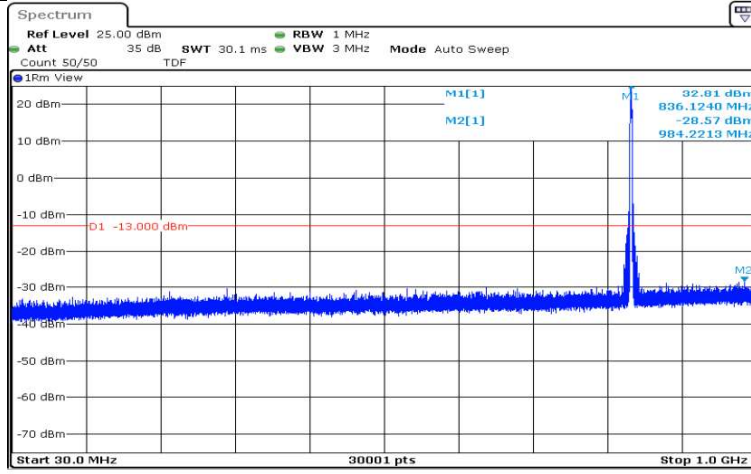

Date: 15.AUG.2020 19:08:52