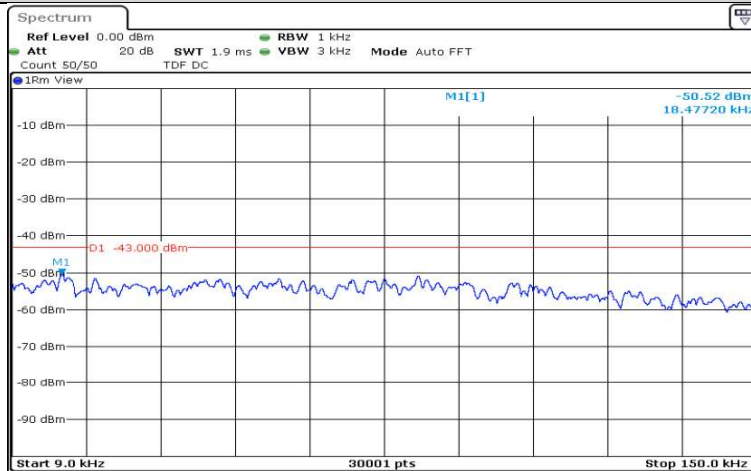

Date: 15.AUG.2020 19:10:46

Band5-1.4MHz-16QAM-20525-1RB#0-Range5:5000~12000MHz

Date: 15.AUG.2020 19:11:09

Band5-1.4MHz-16QAM-20525-1RB#0-Range6:12000~26500MHz

Date: 15.AUG.2020 19:11:32

Band5-1.4MHz-16QAM-20643-1RB#0-Range1:0.009~0.15MHz