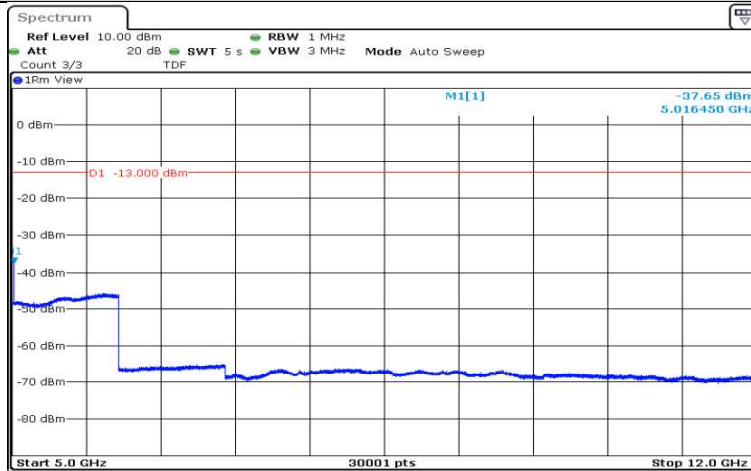

Band5-1.4MHz-QPSK-20525-1RB#0-Range5:5000~12000MHz

Date: 15.AUG.2020 19:09:38

Band5-1.4MHz-QPSK-20525-1RB#0-Range6:12000~26500MHz