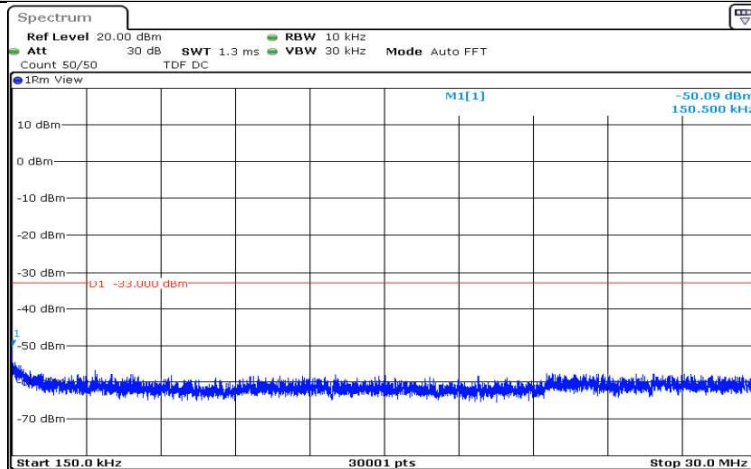

Band5-1.4MHz-QPSK-20525-1RB#0-Range2:0.15~30MHz

Date: 15.AUG.2020 19:08:43

Band5-1.4MHz-QPSK-20525-1RB#0-Range3:30~1000MHz