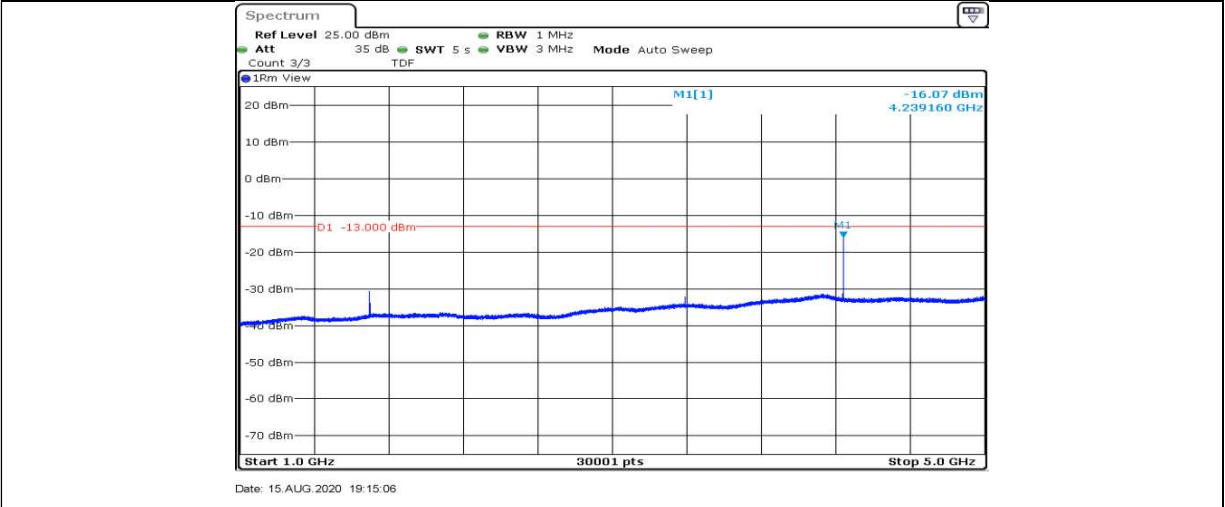

Date: 15.AUG.2020 19:14:28

Band5-1.4MHz-16QAM-20643-1RB#0-Range2:0.15~30MHz

Date: 15.AUG.2020 19:14:35

Band5-1.4MHz-16QAM-20643-1RB#0-Range3:30~1000MHz

Band5-1.4MHz-16QAM-20643-1RB#0-Range4:1000~5000MHz

Band5-1.4MHz-16QAM-20643-1RB#0-Range5:5000~12000MHz