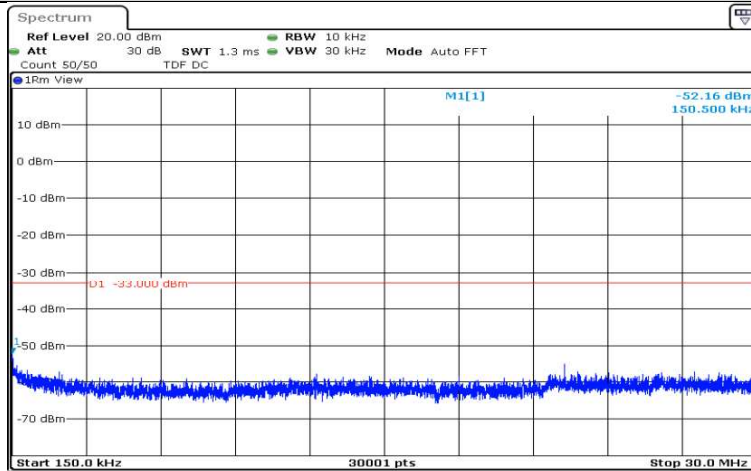

Band5-3MHz-QPSK-20635-1RB#0-Range2:0.15~30MHz

Date: 15.AUG.2020 19:38:56

Band5-3MHz-QPSK-20635-1RB#0-Range3:30~1000MHz