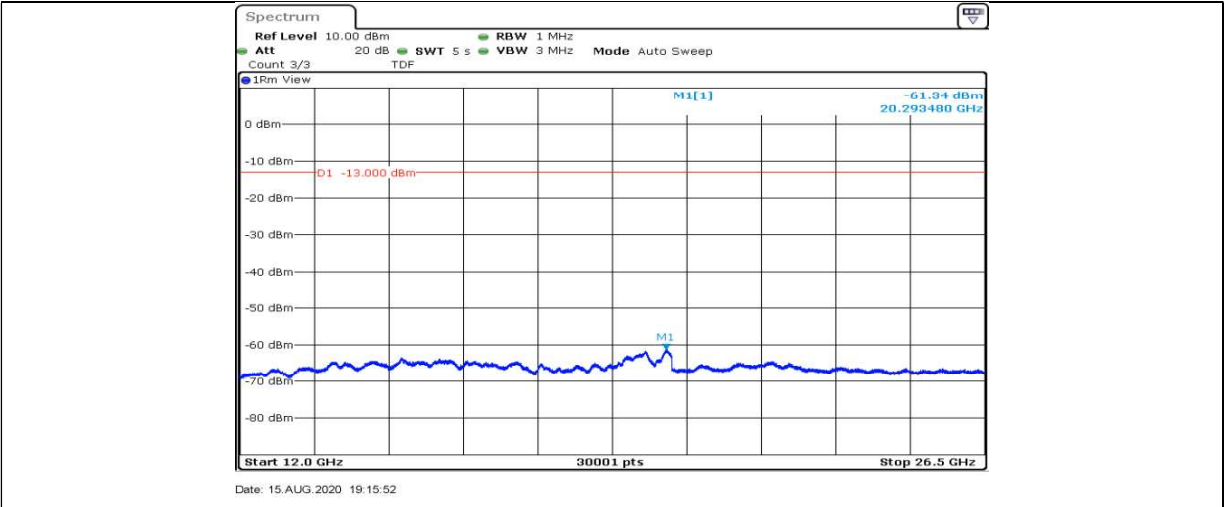

Band5-1.4MHz-16QAM-20643-1RB#0-Range6:12000~26500MHz