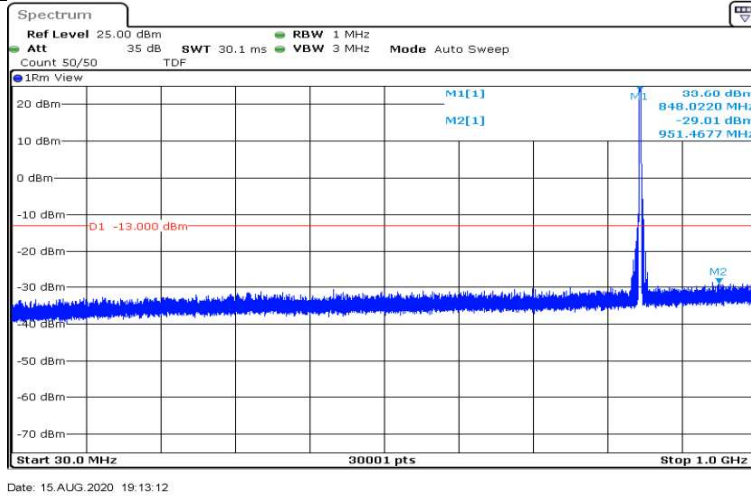

Band5-1.4MHz-QPSK-20643-1RB#0-Range3:30~1000MHz