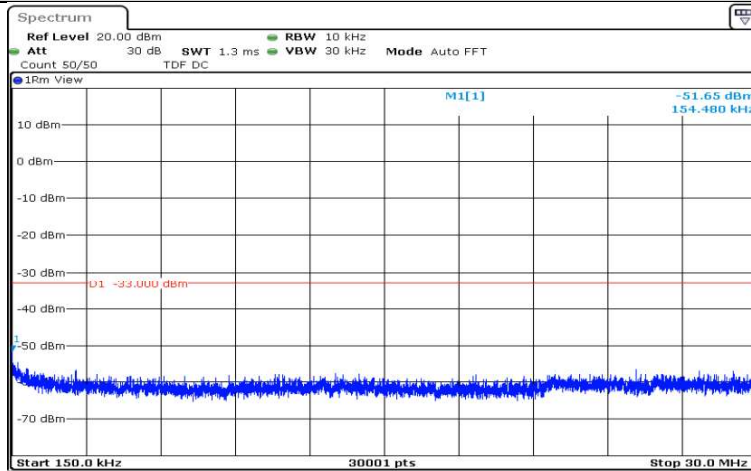

Band5-1.4MHz-16QAM-20407-1RB#0-Range2:0.15~30MHz

Date: 15.AUG.2020 19:05:55

Band5-1.4MHz-16QAM-20407-1RB#0-Range3:30~1000MHz