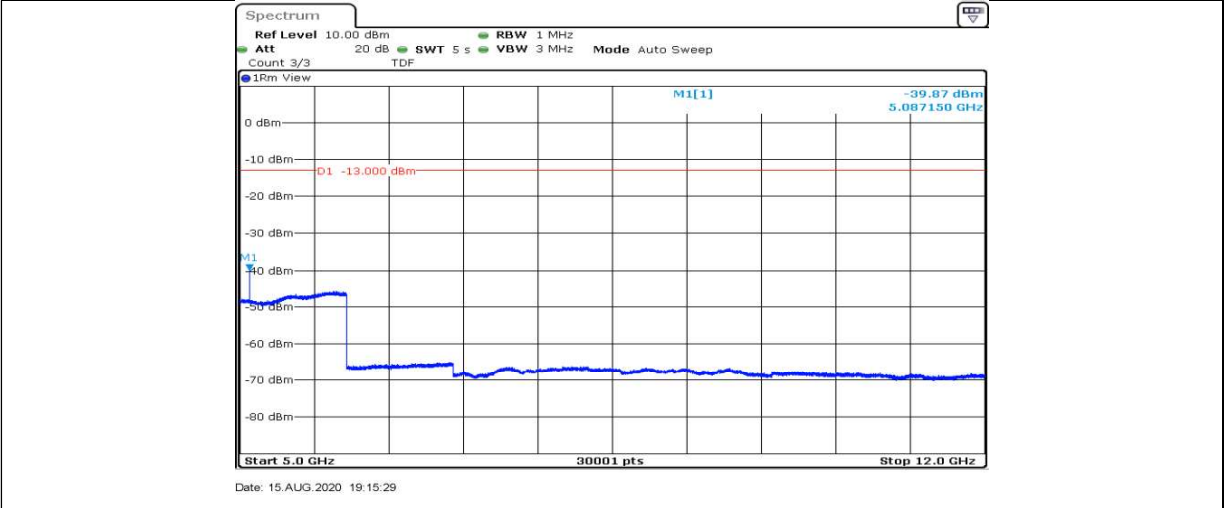

Date: 15.AUG.2020 19:14:28

Band5-1.4MHz-16QAM-20643-1RB#0-Range2:0.15~30MHz

Date: 15.AUG.2020 19:14:35

Band5-1.4MHz-16QAM-20643-1RB#0-Range3:30~1000MHz

Band5-1.4MHz-16QAM-20643-1RB#0-Range4:1000~5000MHz

Band5-1.4MHz-16QAM-20643-1RB#0-Range5:5000~12000MHz