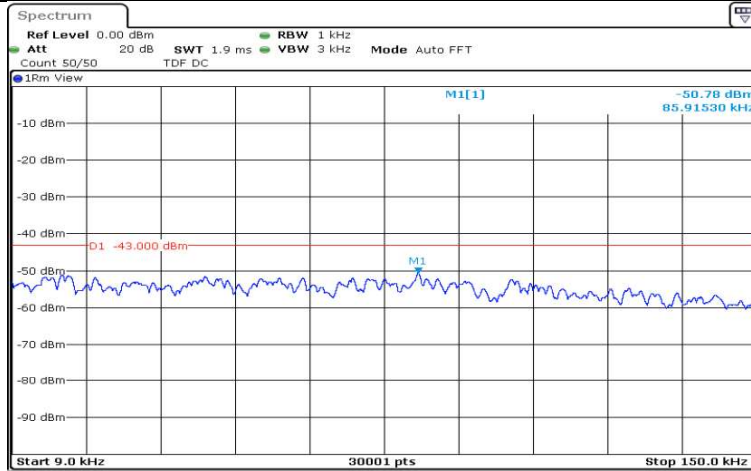

Band5-1.4MHz-16QAM-20407-1RB#0-Range1:0.009~0.15MHz

Date: 15.AUG.2020 19:05:48