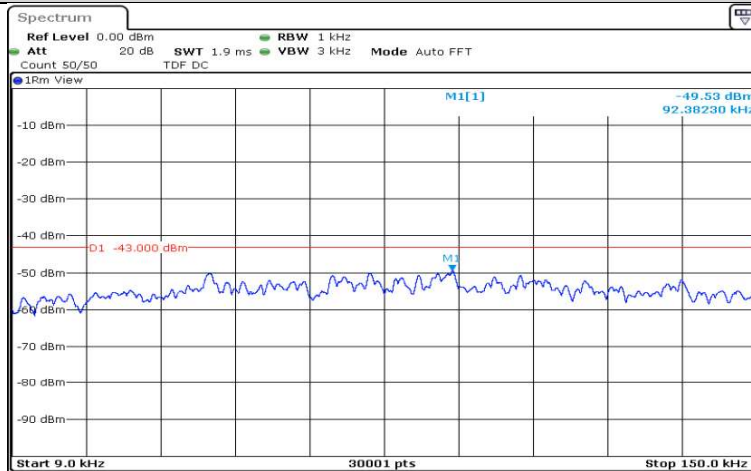

Band5-3MHz-QPSK-20635-1RB#0-Range1:0.009~0.15MHz

Date: 15.AUG.2020 19:38:50