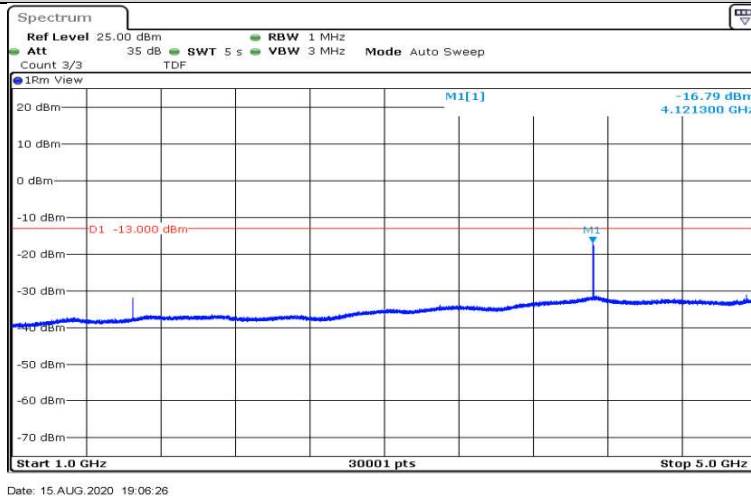

Band5-1.4MHz-16QAM-20407-1RB#0-Range4:1000~5000MHz