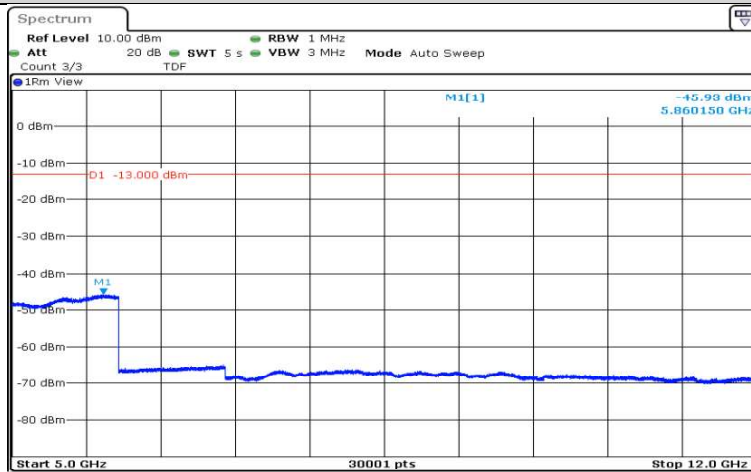

Band5-1.4MHz-QPSK-20407-1RB#0-Range5:5000~12000MHz

Date: 15.AUG.2020 19:05:18

Band5-1.4MHz-QPSK-20407-1RB#0-Range6:12000~26500MHz