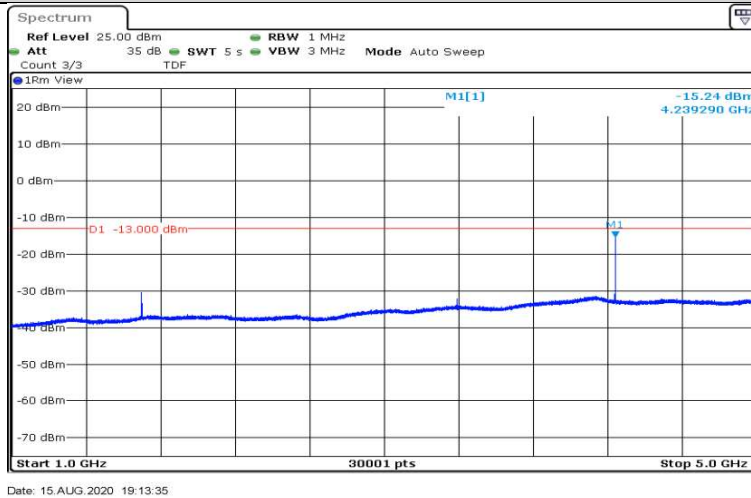

Band5-1.4MHz-QPSK-20643-1RB#0-Range4:1000~5000MHz