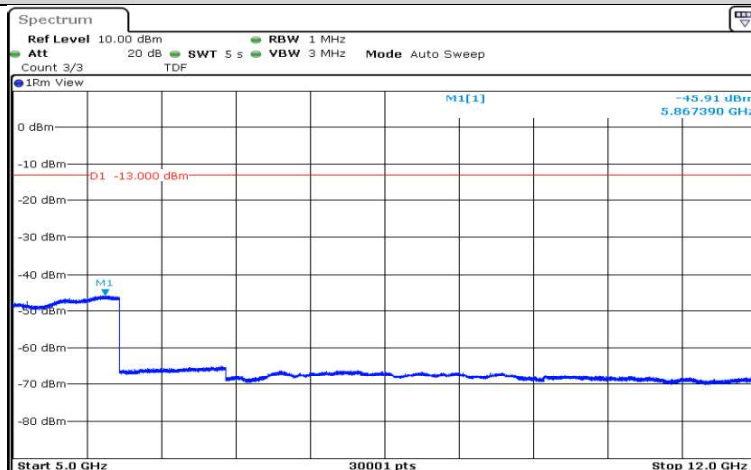

Band4-15MHz-QPSK-20025-1RB#0-Range3:30~1000MHz

Date: 15.AUG.2020 18:13:18

Band4-15MHz-QPSK-20025-1RB#0-Range4:1000~5000MHz

Date: 15.AUG.2020 18:13:41

Band4-15MHz-QPSK-20025-1RB#0-Range5:5000~12000MHz

Date: 15.AUG.2020 18:14:04

Band4-15MHz-QPSK-20025-1RB#0-Range6:12000~26500MHz