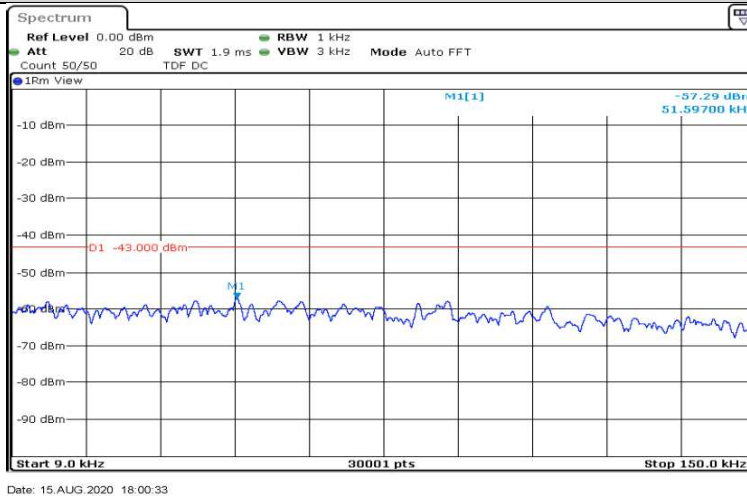

Band4-10MHz-16QAM-20350-1RB#0-Range1:0.009~0.15MHz