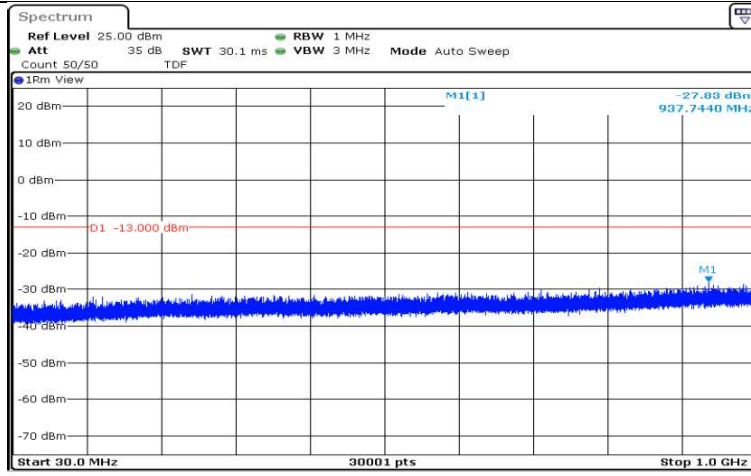

Date: 15.AUG.2020 17:38:54