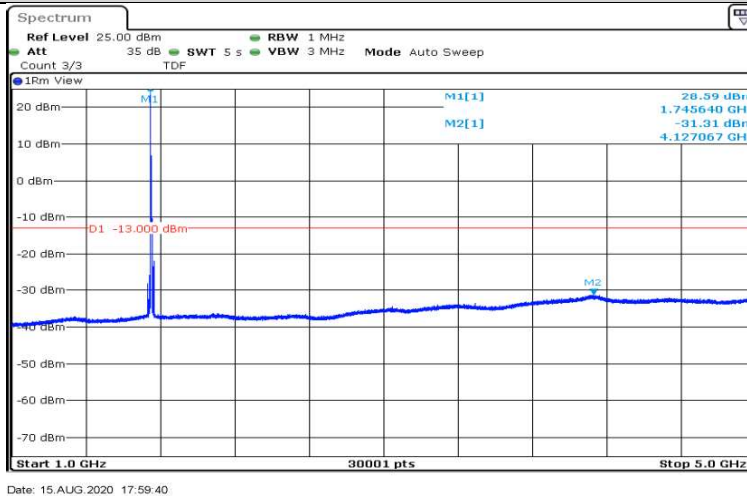

Band4-10MHz-QPSK-20350-1RB#0-Range4:1000~5000MHz