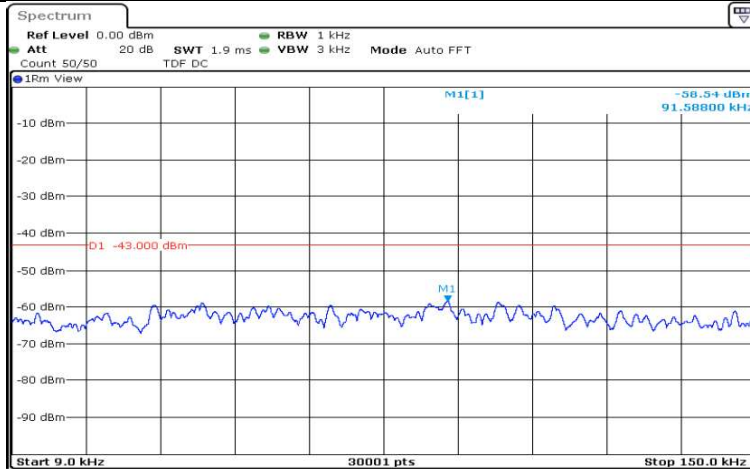

Band4-5MHz-QPSK-20375-1RB#0-Range1:0.009~0.15MHz

Date: 15.AUG.2020 17:40:12