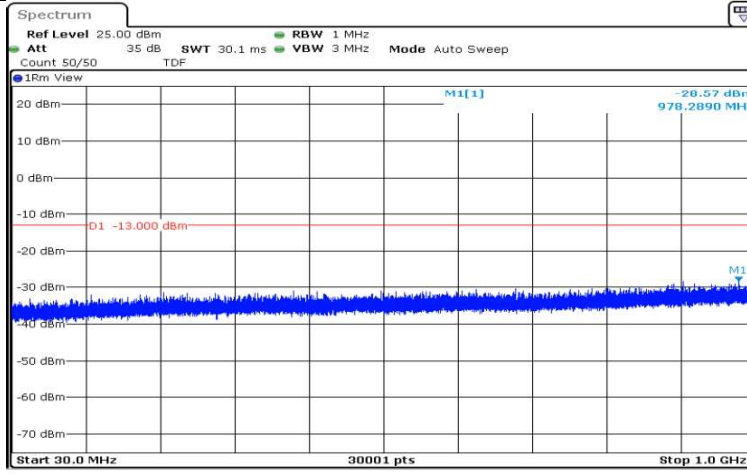

Date: 15.AUG.2020 17:54:18

Band4-10MHz-QPSK-20175-1RB#0-Range1:0.009~0.15MHz

Date: 15.AUG.2020 17:55:58

Band4-10MHz-QPSK-20175-1RB#0-Range2:0.15~30MHz

Date: 15.AUG.2020 17:56:04

Band4-10MHz-QPSK-20175-1RB#0-Range3:30~1000MHz