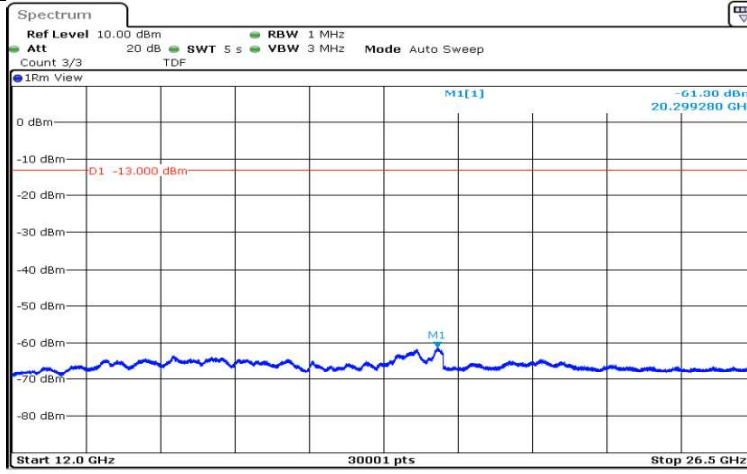

Band4-5MHz-QPSK-20175-1RB#0-Range1:0.009~0.15MHz

Band4-5MHz-QPSK-20175-1RB#0-Range2:0.15~30MHz

Band4-5MHz-QPSK-20175-1RB#0-Range3:30~1000MHz