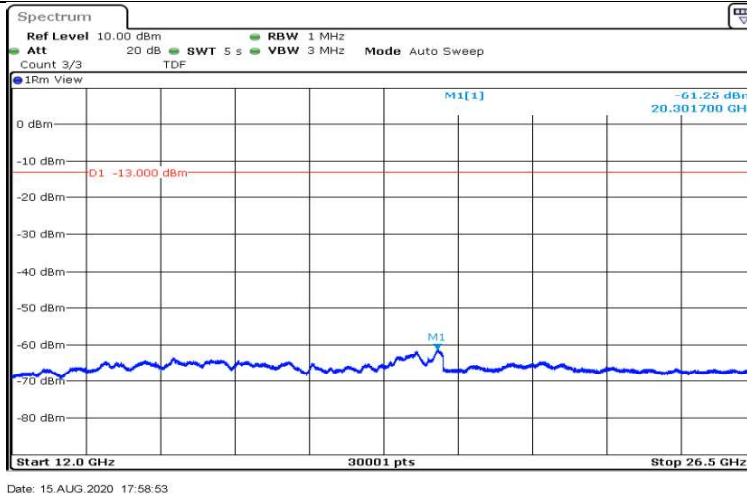

Band4-10MHz-16QAM-20350-1RB#0-Range1:0.009~0.15MHz

Band4-10MHz-16QAM-20350-1RB#0-Range2:0.15~30MHz

Band4-10MHz-16QAM-20350-1RB#0-Range3:30~1000MHz