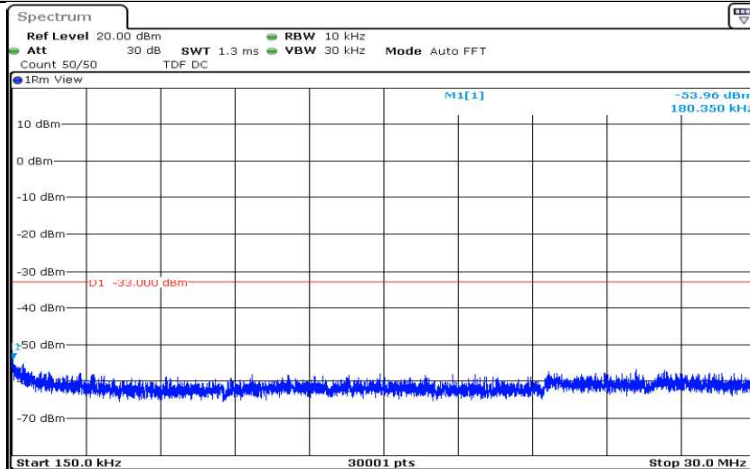

Band4-5MHz-QPSK-20375-1RB#0-Range2:0.15~30MHz

Date: 15.AUG.2020 17:40:18

Band4-5MHz-QPSK-20375-1RB#0-Range3:30~1000MHz