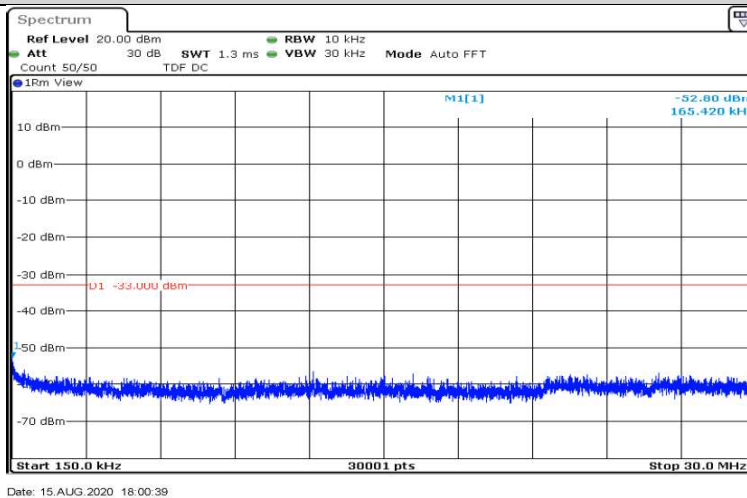

Date: 15.AUG.2020 17:58:30

Band4-10MHz-16QAM-20175-1RB#0-Range6:12000~26500MHz

Band4-10MHz-16QAM-20350-1RB#0-Range1:0.009~0.15MHz

Band4-10MHz-16QAM-20350-1RB#0-Range2:0.15~30MHz

Band4-10MHz-16QAM-20350-1RB#0-Range3:30~1000MHz