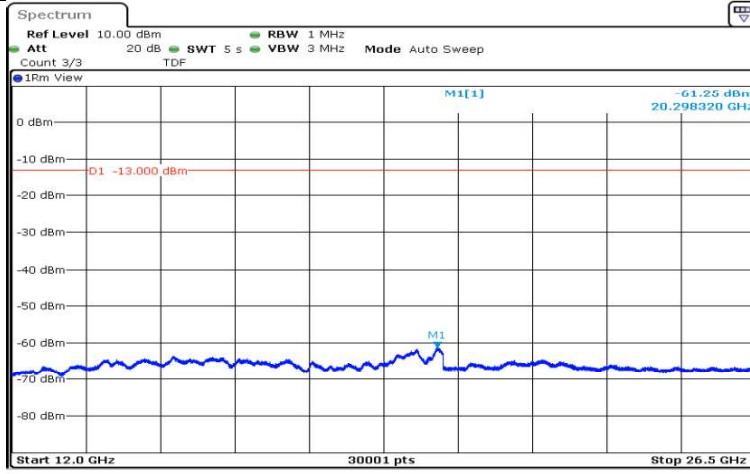

Date: 15.AUG.2020 17:37:22

Band4-5MHz-QPSK-20175-1RB#0-Range4:1000~5000MHz

Date: 15.AUG.2020 17:37:46

Band4-5MHz-QPSK-20175-1RB#0-Range5:5000~12000MHz

Date: 15.AUG.2020 17:38:09

Band4-5MHz-QPSK-20175-1RB#0-Range6:12000~26500MHz