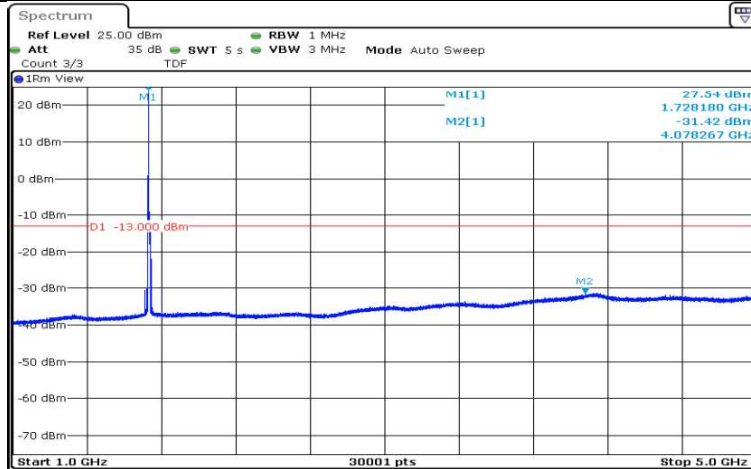

Band4-10MHz-16QAM-20175-1RB#0-Range4:1000~5000MHz

Date: 15.AUG.2020 17:58:07