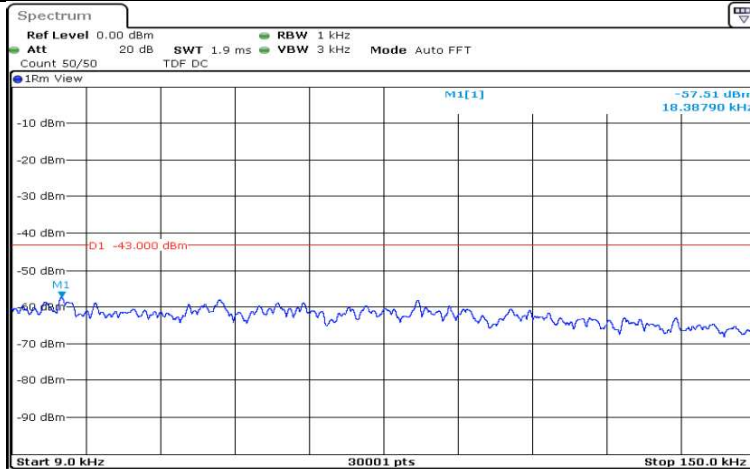

Band4-10MHz-16QAM-20175-1RB#0-Range1:0.009~0.15MHz

Date: 15.AUG.2020 17:57:29