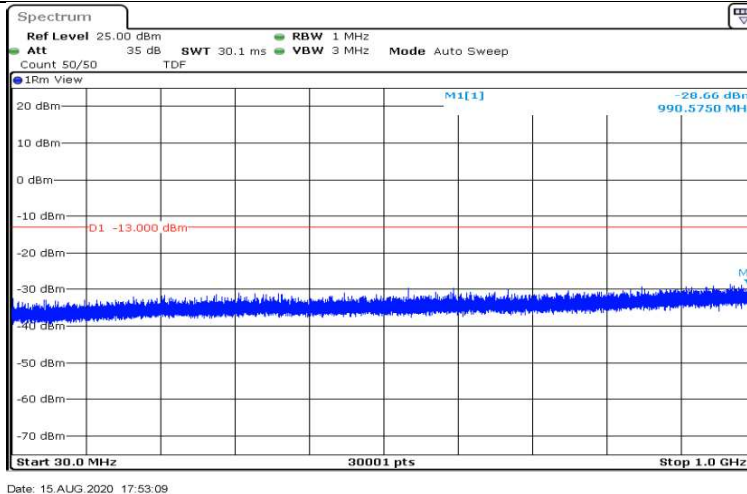

Band4-10MHz-QPSK-20000-1RB#0-Range4:1000~5000MHz

Band4-10MHz-QPSK-20000-1RB#0-Range5:5000~12000MHz

Band4-10MHz-QPSK-20000-1RB#0-Range6:12000~26500MHz