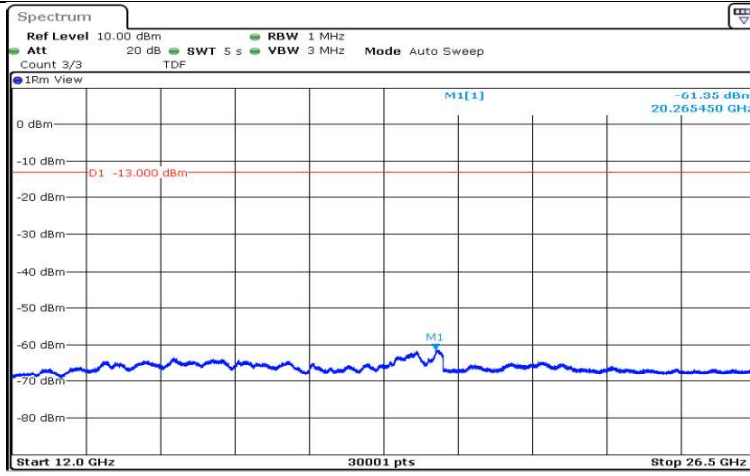

Date: 15.AUG.2020 17:43:07