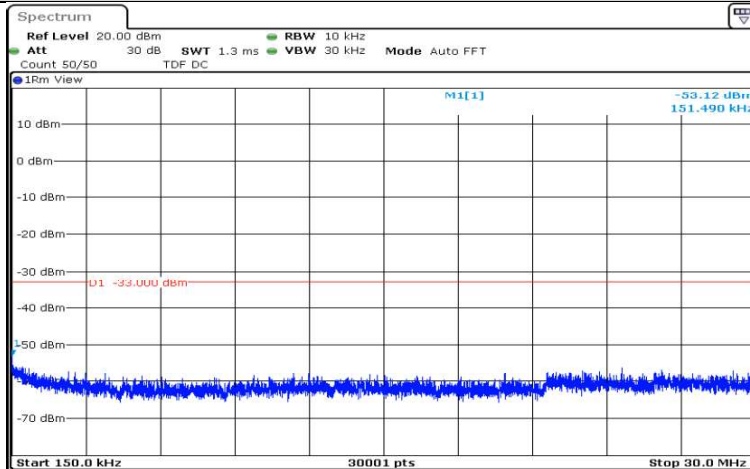

Date: 15.AUG.2020 17:39:40

Band4-5MHz-16QAM-20175-1RB#0-Range6:12000~26500MHz

Date: 15.AUG.2020 17:40:03

Band4-5MHz-16QAM-20375-1RB#0-Range1:0.009~0.15MHz

Date: 15.AUG.2020 17:41:43

Band4-5MHz-16QAM-20375-1RB#0-Range2:0.15~30MHz