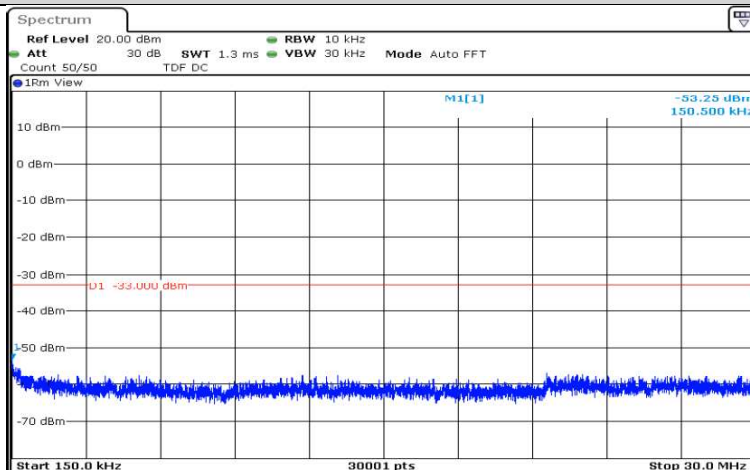

Date: 15.AUG.2020 17:42:44

Band4-5MHz-16QAM-20375-1RB#0-Range6:12000~26500MHz

Date: 15.AUG.2020 17:43:07

Band4-10MHz-QPSK-20000-1RB#0-Range1:0.009~0.15MHz

Date: 15.AUG.2020 17:52:54

Band4-10MHz-QPSK-20000-1RB#0-Range2:0.15~30MHz