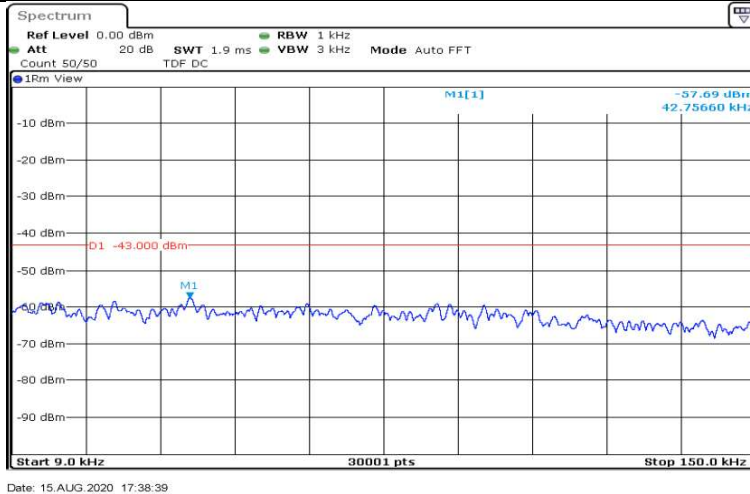

Date: 15.AUG.2020 17:36:13

Band4-5MHz-16QAM-19975-1RB#0-Range5:5000~12000MHz

Date: 15.AUG.2020 17:36:36

Band4-5MHz-16QAM-19975-1RB#0-Range6:12000~26500MHz

Band4-5MHz-16QAM-20175-1RB#0-Range1:0.009~0.15MHz