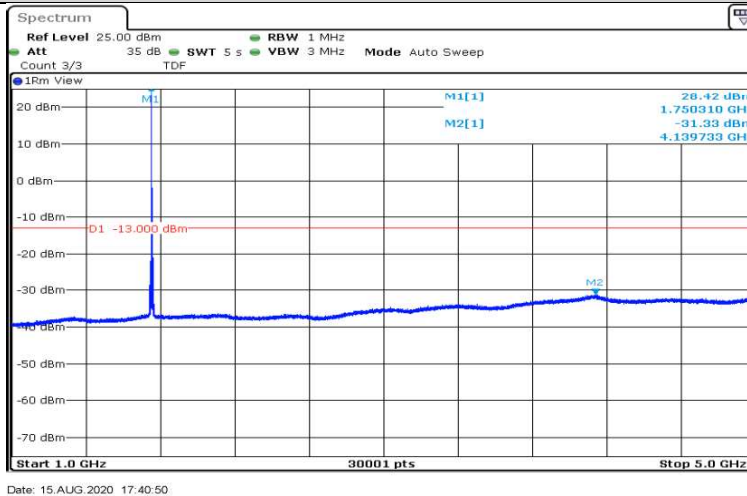

Band4-5MHz-QPSK-20375-1RB#0-Range4:1000~5000MHz

Band4-5MHz-QPSK-20375-1RB#0-Range5:5000~12000MHz