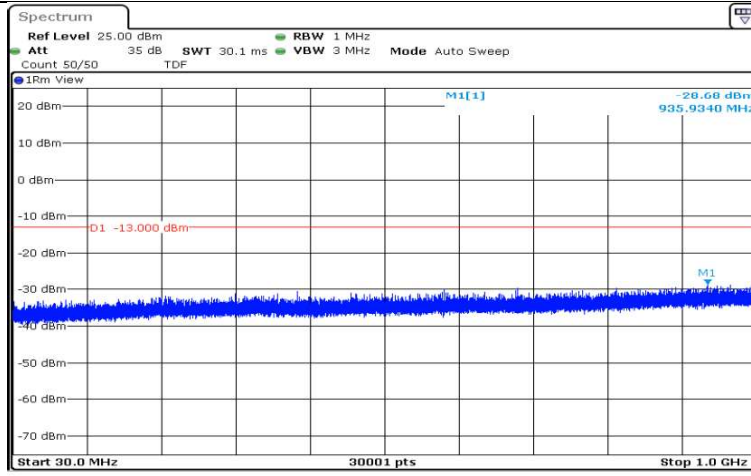

Date: 15.AUG.2020 17:41:58