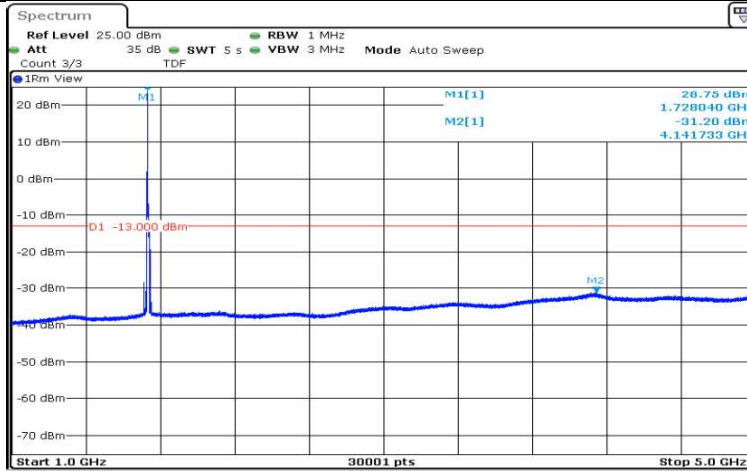

Band4-10MHz-QPSK-20175-1RB#0-Range4:1000~5000MHz

Date: 15.AUG.2020 17:56:36