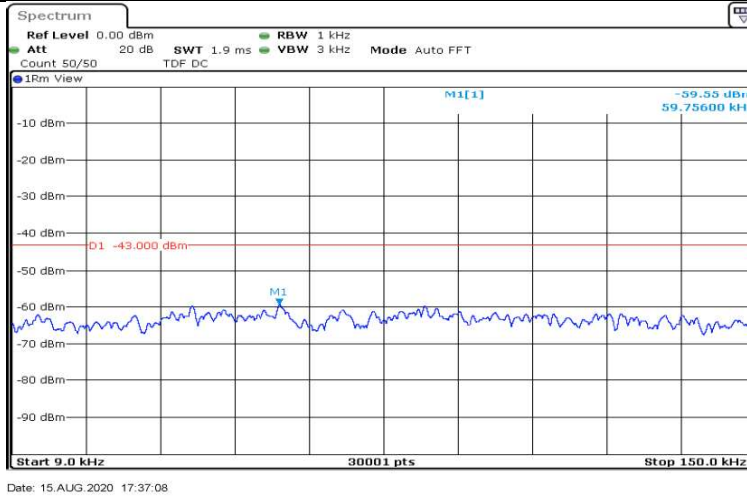

Band4-5MHz-QPSK-20175-1RB#0-Range1:0.009~0.15MHz