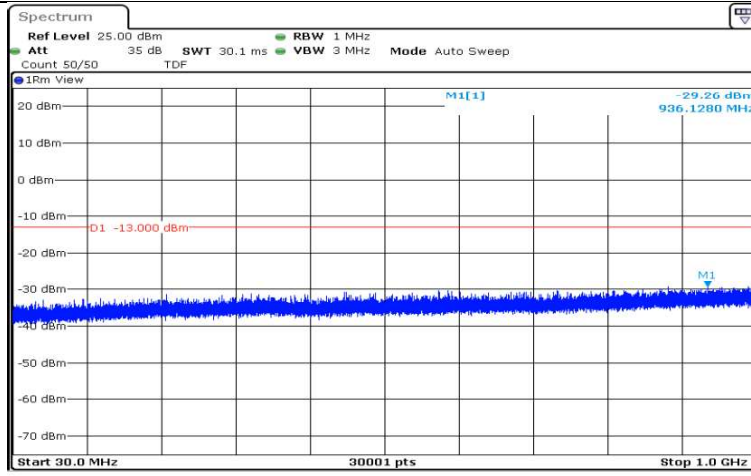

Date: 15.AUG.2020 17:57:43