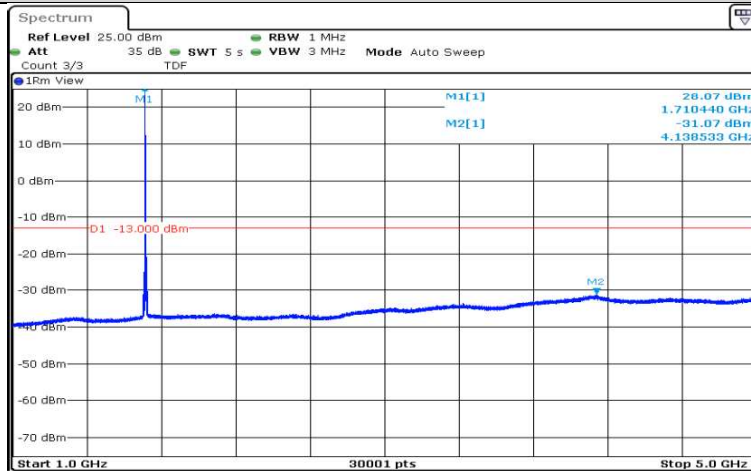

Date: 15.AUG.2020 17:35:35

Band4-5MHz-16QAM-19975-1RB#0-Range2:0.15~30MHz

Date: 15.AUG.2020 17:35:41

Band4-5MHz-16QAM-19975-1RB#0-Range3:30~1000MHz

Date: 15.AUG.2020 17:35:50

Band4-5MHz-16QAM-19975-1RB#0-Range4:1000~5000MHz