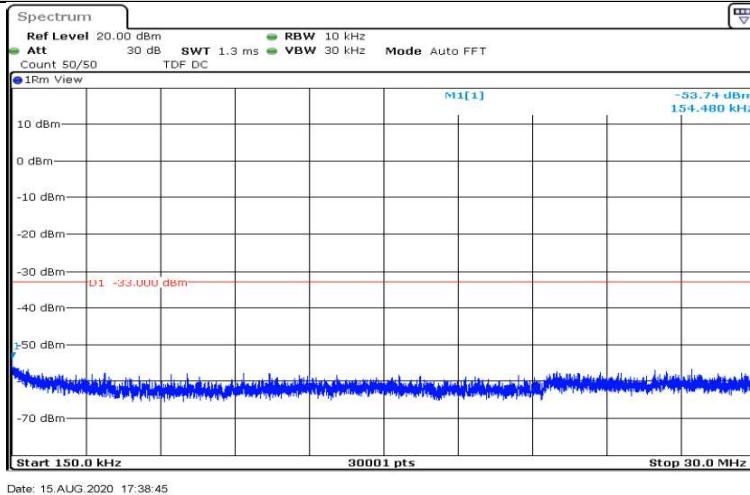

Band4-5MHz-16QAM-20175-1RB#0-Range2:0.15~30MHz

Band4-5MHz-16QAM-20175-1RB#0-Range3:30~1000MHz