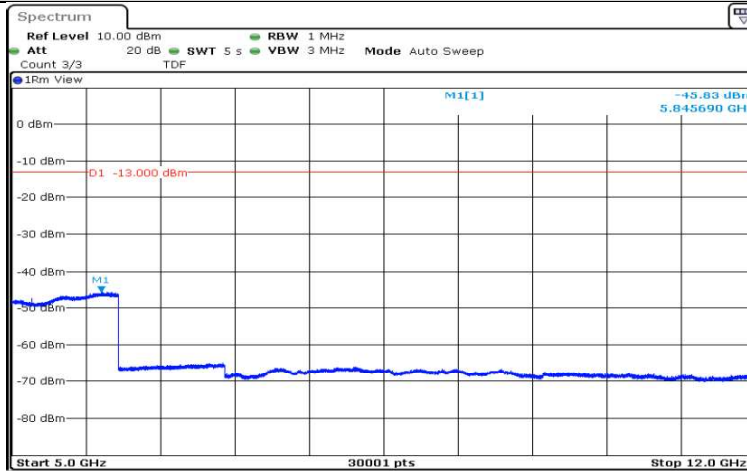

Band4-10MHz-QPSK-20175-1RB#0-Range5:5000~12000MHz

Date: 15.AUG.2020 17:56:59

Band4-10MHz-QPSK-20175-1RB#0-Range6:12000~26500MHz