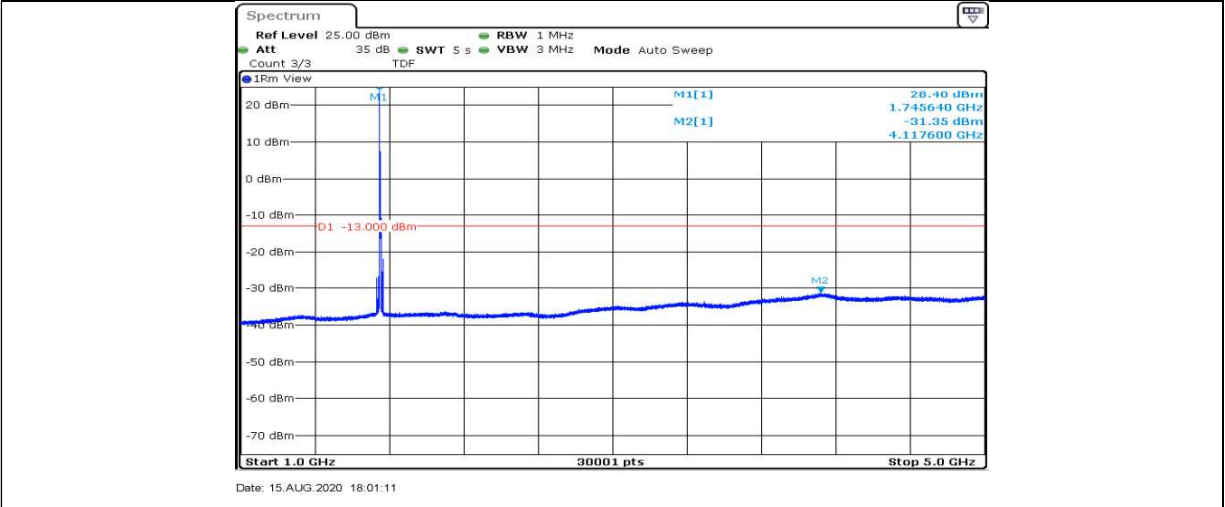

Band4-10MHz-16QAM-20350-1RB#0-Range4:1000~5000MHz

Band4-10MHz-16QAM-20350-1RB#0-Range5:5000~12000MHz