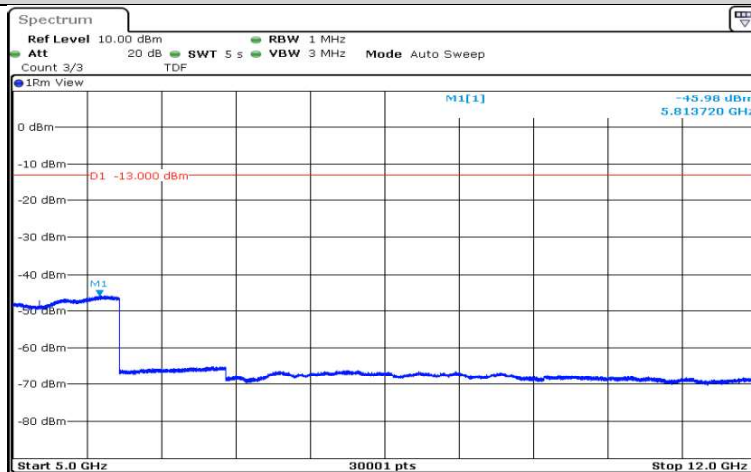

Date: 15.AUG.2020 17:41:49

Band4-5MHz-16QAM-20375-1RB#0-Range3:30~1000MHz

Date: 15.AUG.2020 17:41:58

Band4-5MHz-16QAM-20375-1RB#0-Range4:1000~5000MHz

Date: 15.AUG.2020 17:42:21

Band4-5MHz-16QAM-20375-1RB#0-Range5:5000~12000MHz