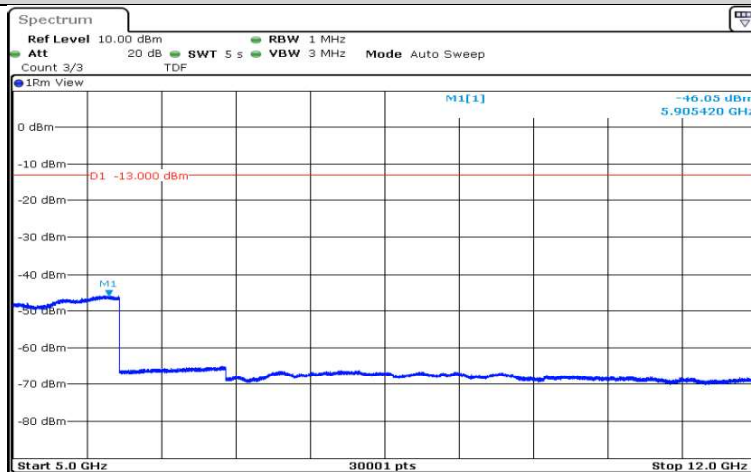

Date: 15.AUG.2020 17:34:10

Band4-5MHz-QPSK-19975-1RB#0-Range3:30~1000MHz

Date: 15.AUG.2020 17:34:19

Band4-5MHz-QPSK-19975-1RB#0-Range4:1000~5000MHz

Date: 15.AUG.2020 17:34:42

Band4-5MHz-QPSK-19975-1RB#0-Range5:5000~12000MHz