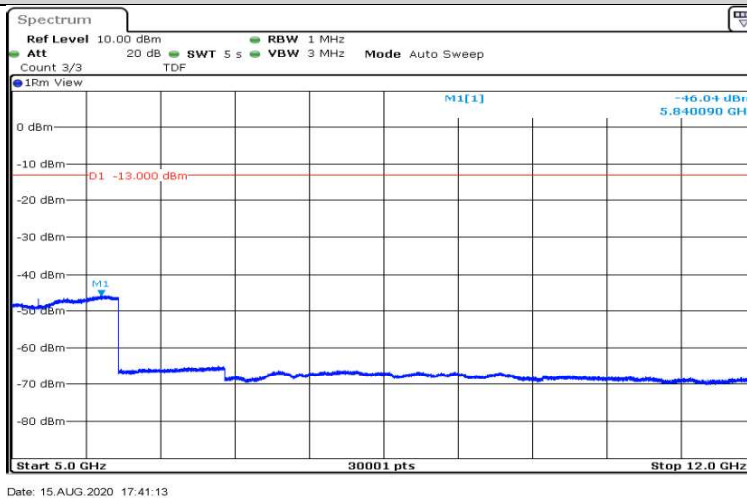

Band4-5MHz-QPSK-20375-1RB#0-Range5:5000~12000MHz

Band4-5MHz-QPSK-20375-1RB#0-Range6:12000~26500MHz