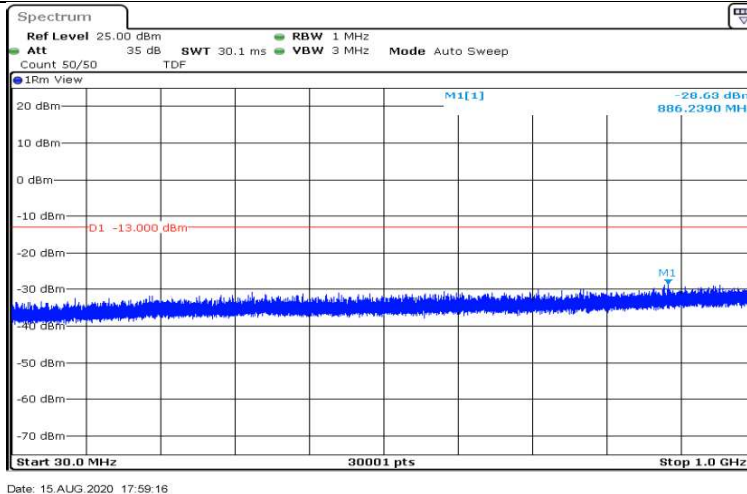

Date: 15.AUG.2020 17:57:22

Band4-10MHz-QPSK-20350-1RB#0-Range1:0.009~0.15MHz

Date: 15.AUG.2020 17:59:02

Band4-10MHz-QPSK-20350-1RB#0-Range2:0.15~30MHz

Date: 15.AUG.2020 17:59:08

Band4-10MHz-QPSK-20350-1RB#0-Range3:30~1000MHz