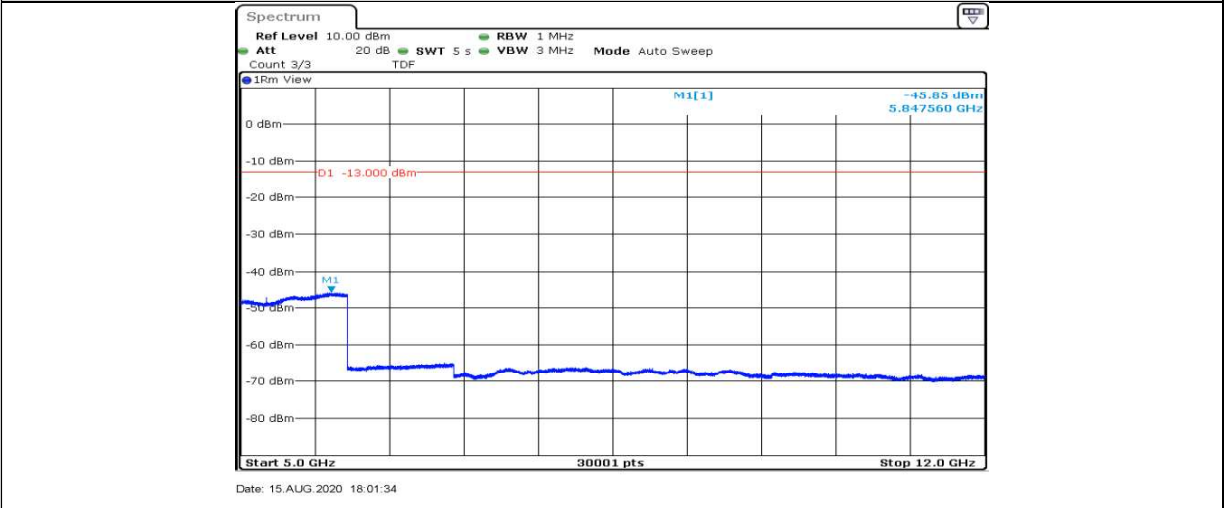

Band4-10MHz-16QAM-20350-1RB#0-Range5:5000~12000MHz

Band4-10MHz-16QAM-20350-1RB#0-Range6:12000~26500MHz