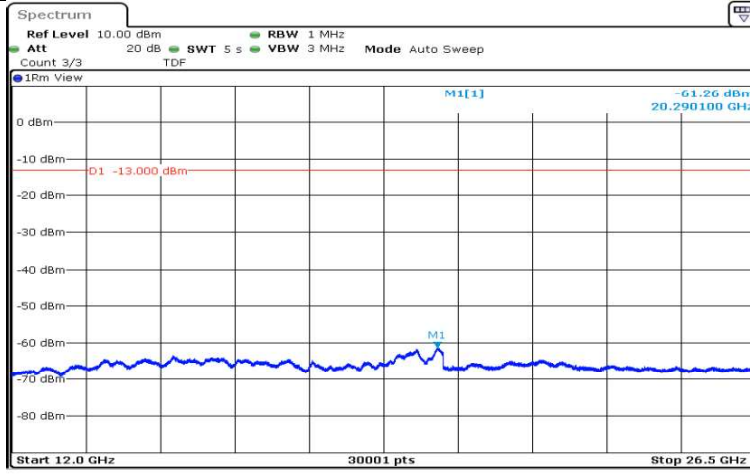

Band4-5MHz-16QAM-20175-1RB#0-Range1:0.009~0.15MHz

Band4-5MHz-16QAM-20175-1RB#0-Range2:0.15~30MHz

Band4-5MHz-16QAM-20175-1RB#0-Range3:30~1000MHz