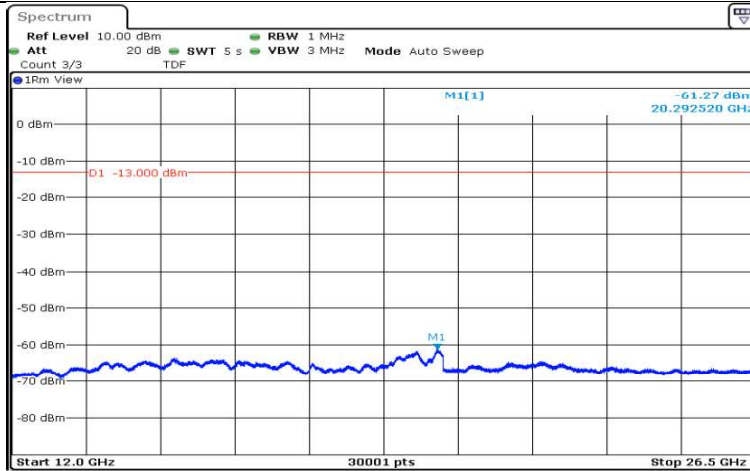

Band4-5MHz-QPSK-20375-1RB#0-Range6:12000~26500MHz

Date: 15.AUG.2020 17:41:35