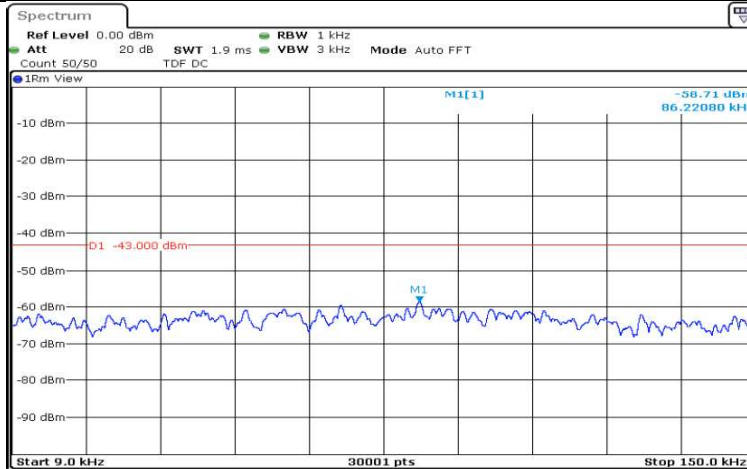

Band4-10MHz-QPSK-20175-1RB#0-Range1:0.009~0.15MHz

Date: 15.AUG.2020 17:55:58