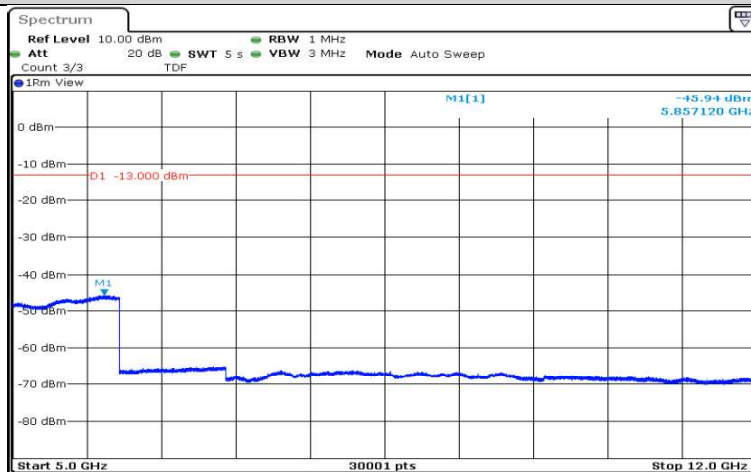

Band4-5MHz-16QAM-19975-1RB#0-Range5:5000~12000MHz

Date: 15.AUG.2020 17:36:36

Band4-5MHz-16QAM-19975-1RB#0-Range6:12000~26500MHz