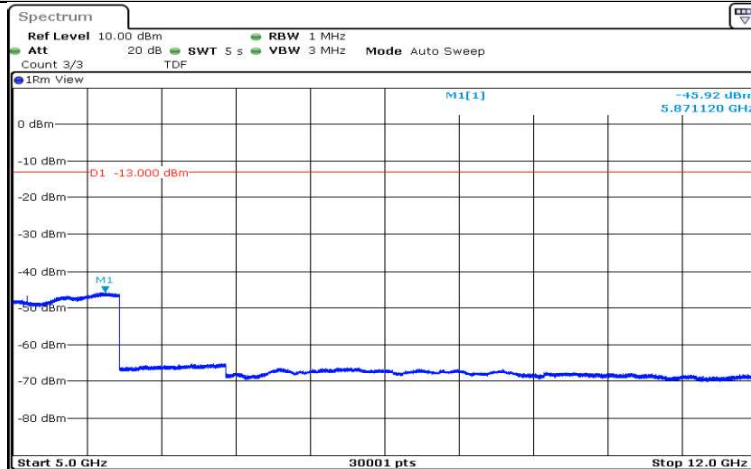

Band4-10MHz-16QAM-20000-1RB#0-Range3:30~1000MHz

Date: 15.AUG.2020 17:54:40

Band4-10MHz-16QAM-20000-1RB#0-Range4:1000~5000MHz

Date: 15.AUG.2020 17:55:03

Band4-10MHz-16QAM-20000-1RB#0-Range5:5000~12000MHz

Date: 15.AUG.2020 17:55:26