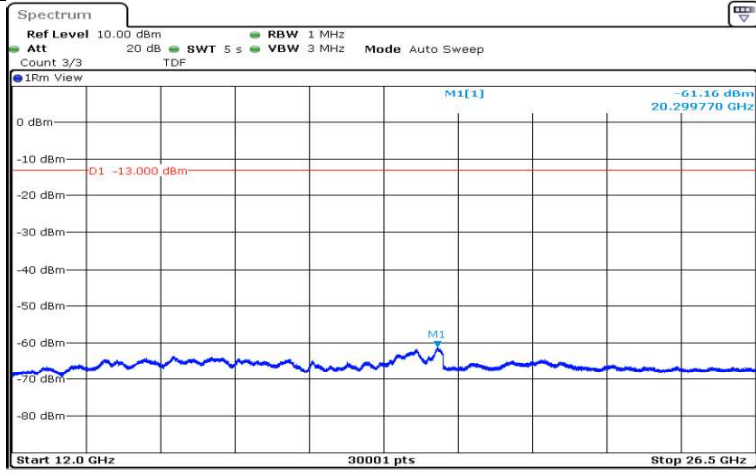

Band4-10MHz-16QAM-20350-1RB#0-Range6:12000~26500MHz