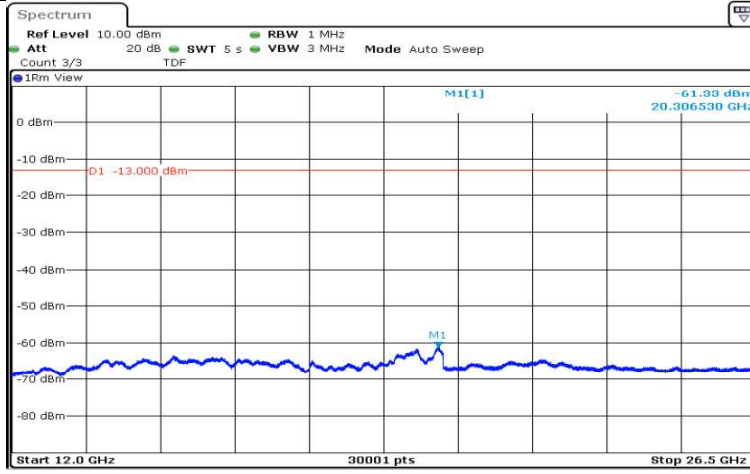

Date: 15.AUG.2020 17:40:03