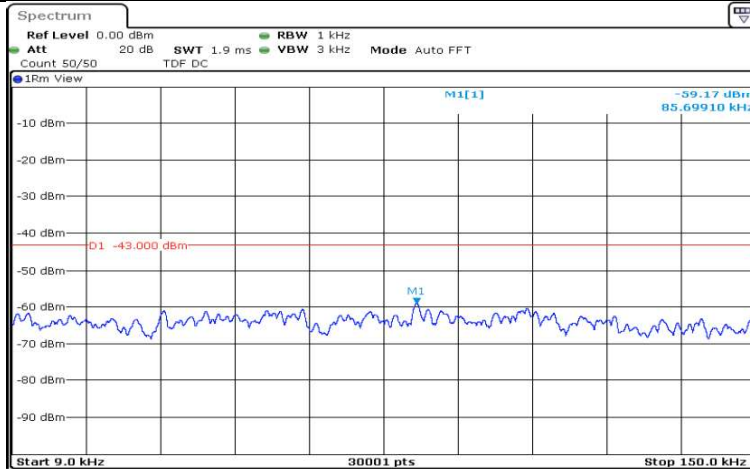

Date: 15.AUG.2020 17:42:44

Band4-5MHz-16QAM-20375-1RB#0-Range6:12000~26500MHz

Date: 15.AUG.2020 17:43:07

Band4-10MHz-QPSK-20000-1RB#0-Range1:0.009~0.15MHz

Date: 15.AUG.2020 17:52:54

Band4-10MHz-QPSK-20000-1RB#0-Range2:0.15~30MHz