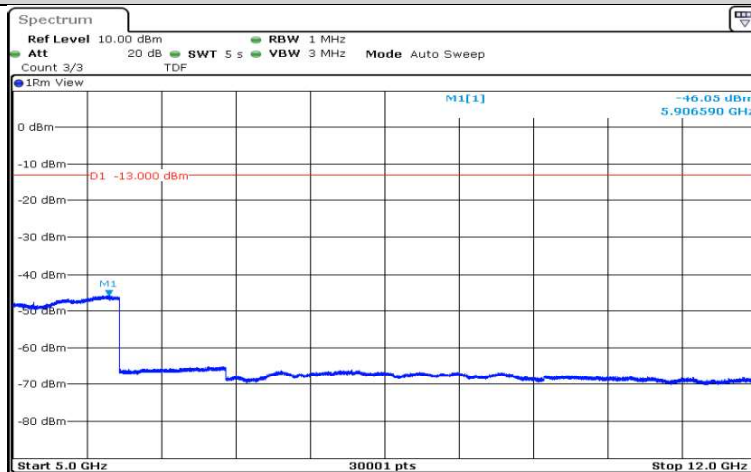

Band4-5MHz-16QAM-20175-1RB#0-Range2:0.15~30MHz

Band4-5MHz-16QAM-20175-1RB#0-Range3:30~1000MHz

Date: 15.AUG.2020 17:38:54

Band4-5MHz-16QAM-20175-1RB#0-Range4:1000~5000MHz

Date: 15.AUG.2020 17:39:17

Band4-5MHz-16QAM-20175-1RB#0-Range5:5000~12000MHz