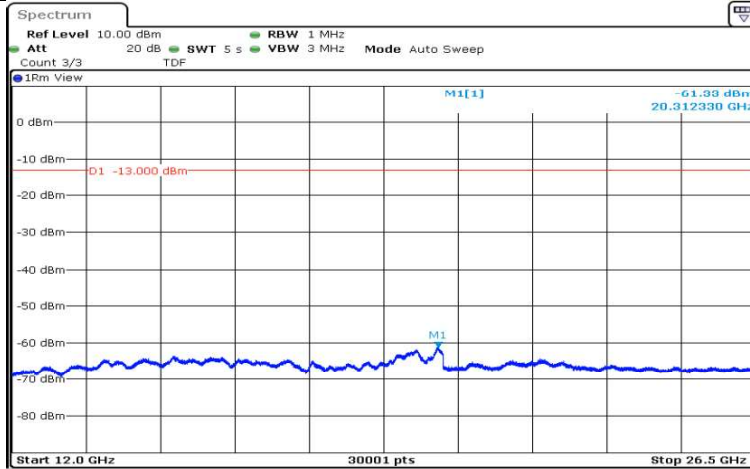

Date: 15.AUG.2020 17:55:49