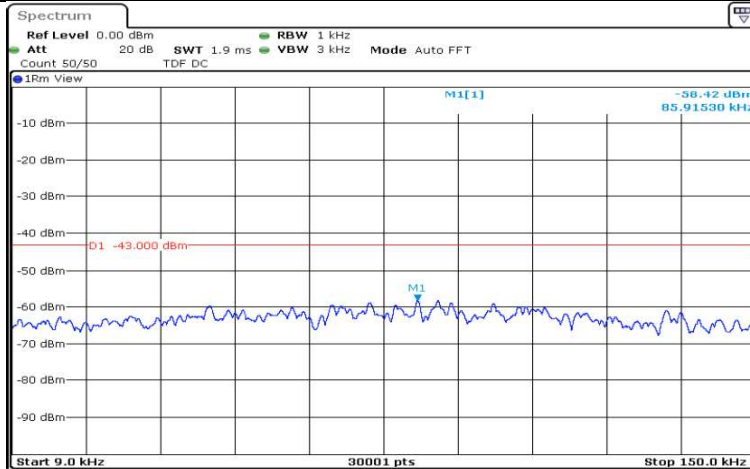

Band4-10MHz-QPSK-20350-1RB#0-Range1:0.009~0.15MHz

Date: 15.AUG.2020 17:59:02