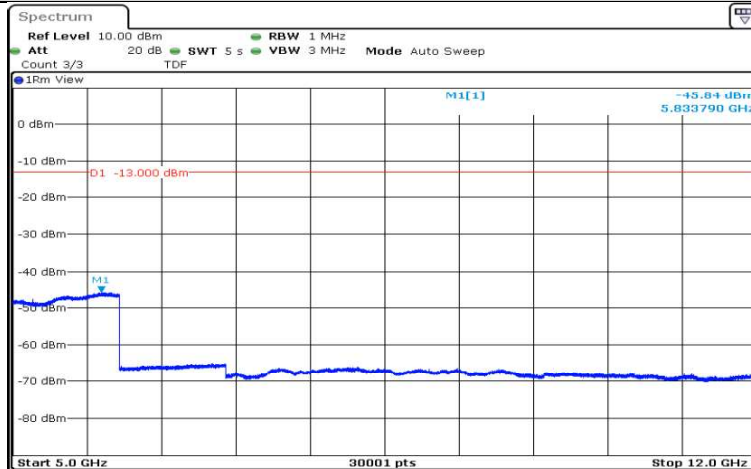

Date: 15.AUG.2020 17:57:35

Band4-10MHz-16QAM-20175-1RB#0-Range3:30~1000MHz

Date: 15.AUG.2020 17:57:43

Band4-10MHz-16QAM-20175-1RB#0-Range4:1000~5000MHz

Date: 15.AUG.2020 17:58:07

Band4-10MHz-16QAM-20175-1RB#0-Range5:5000~12000MHz