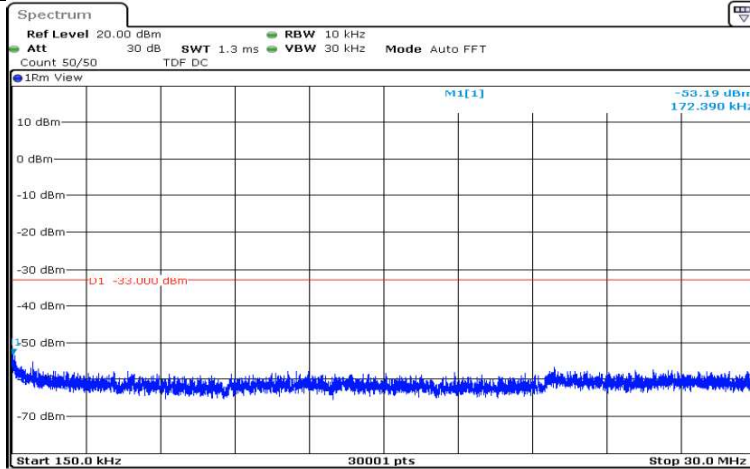

Band4-10MHz-16QAM-20000-1RB#0-Range6:12000~26500MHz

Date: 15.AUG.2020 17:55:49

Band4-10MHz-16QAM-20175-1RB#0-Range1:0.009~0.15MHz

Date: 15.AUG.2020 17:57:29

Band4-10MHz-16QAM-20175-1RB#0-Range2:0.15~30MHz