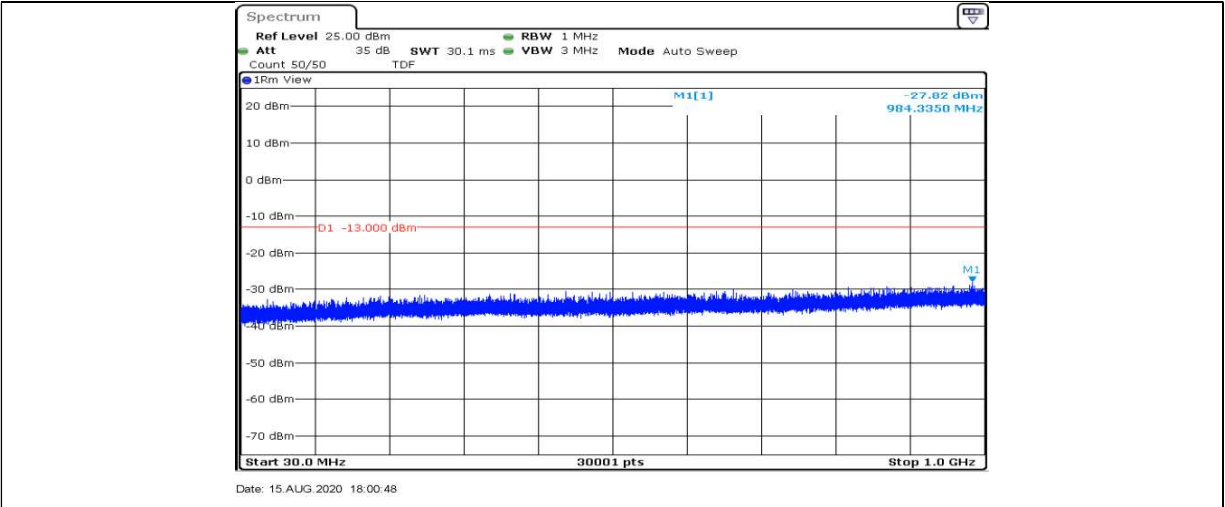

Date: 15.AUG.2020 17:58:30

Band4-10MHz-16QAM-20175-1RB#0-Range6:12000~26500MHz

Band4-10MHz-16QAM-20350-1RB#0-Range1:0.009~0.15MHz

Band4-10MHz-16QAM-20350-1RB#0-Range2:0.15~30MHz

Band4-10MHz-16QAM-20350-1RB#0-Range3:30~1000MHz