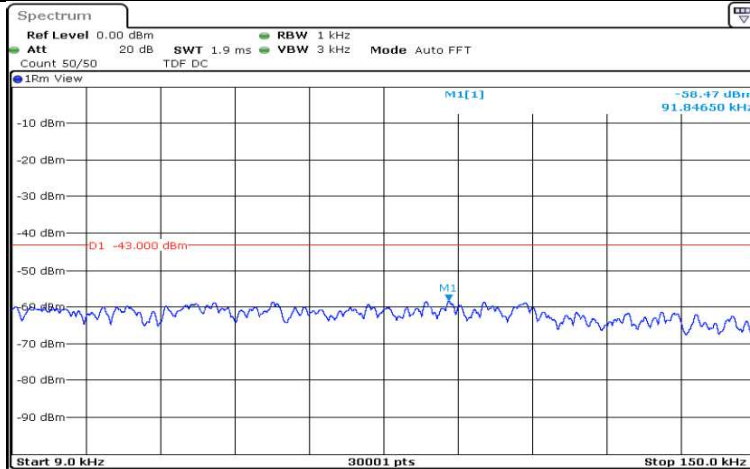

Band4-5MHz-16QAM-20375-1RB#0-Range1:0.009~0.15MHz

Date: 15.AUG.2020 17:41:43