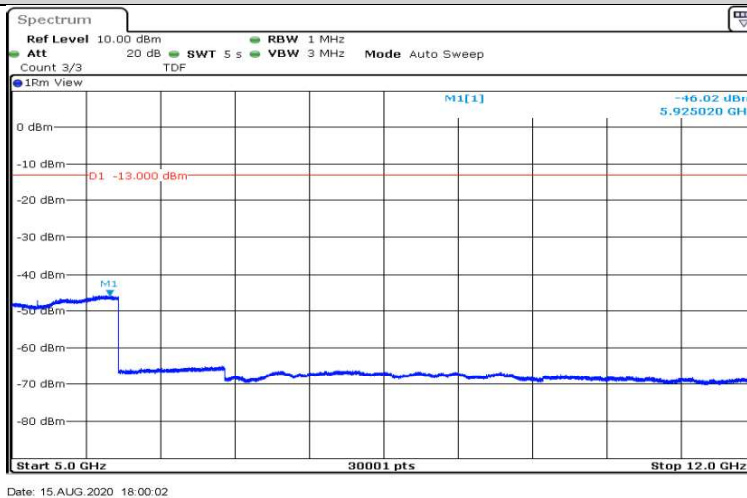

Band4-10MHz-QPSK-20350-1RB#0-Range5:5000~12000MHz

Band4-10MHz-QPSK-20350-1RB#0-Range6:12000~26500MHz