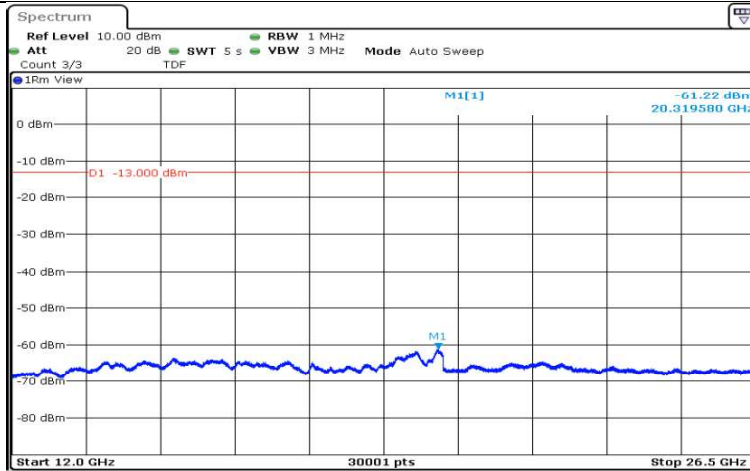

Date: 15.AUG.2020 17:56:13

Band4-10MHz-QPSK-20175-1RB#0-Range4:1000~5000MHz

Date: 15.AUG.2020 17:56:36

Band4-10MHz-QPSK-20175-1RB#0-Range5:5000~12000MHz

Date: 15.AUG.2020 17:56:59

Band4-10MHz-QPSK-20175-1RB#0-Range6:12000~26500MHz