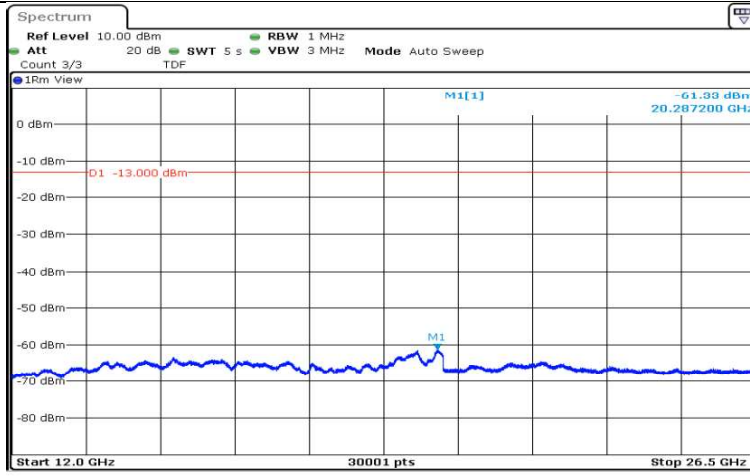

Band4-10MHz-16QAM-20000-1RB#0-Range1:0.009~0.15MHz

Band4-10MHz-16QAM-20000-1RB#0-Range2:0.15~30MHz

Band4-10MHz-16QAM-20000-1RB#0-Range3:30~1000MHz