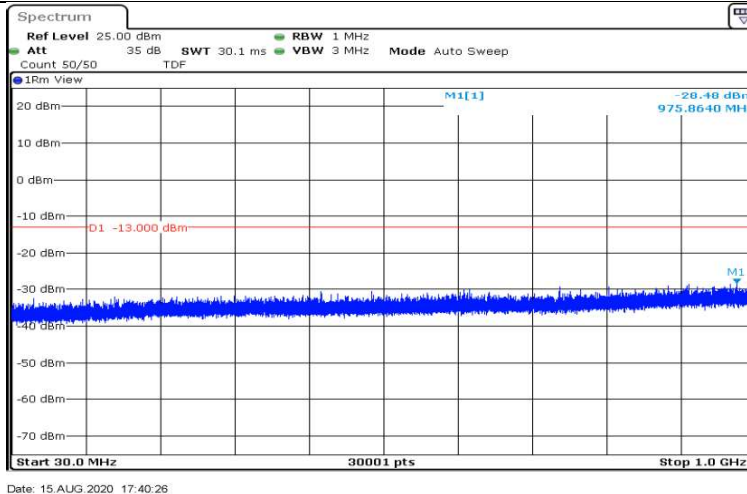

Date: 15.AUG.2020 17:38:32

Band4-5MHz-QPSK-20375-1RB#0-Range1:0.009~0.15MHz

Date: 15.AUG.2020 17:40:12

Band4-5MHz-QPSK-20375-1RB#0-Range2:0.15~30MHz

Date: 15.AUG.2020 17:40:18

Band4-5MHz-QPSK-20375-1RB#0-Range3:30~1000MHz