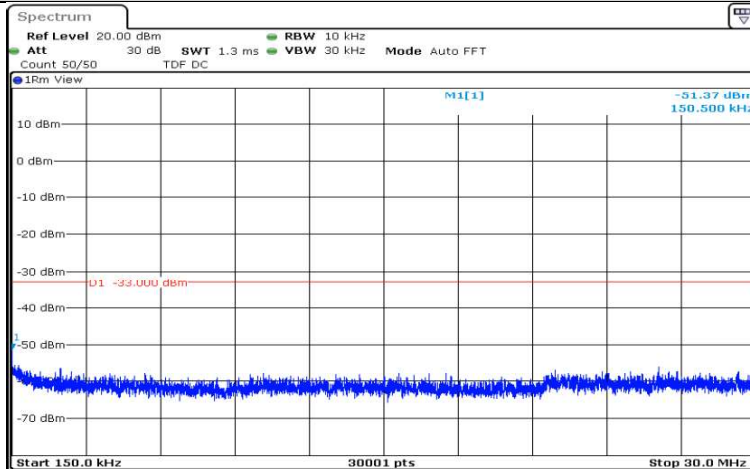

Band4-10MHz-QPSK-20350-1RB#0-Range2:0.15~30MHz

Date: 15.AUG.2020 17:59:08

Band4-10MHz-QPSK-20350-1RB#0-Range3:30~1000MHz