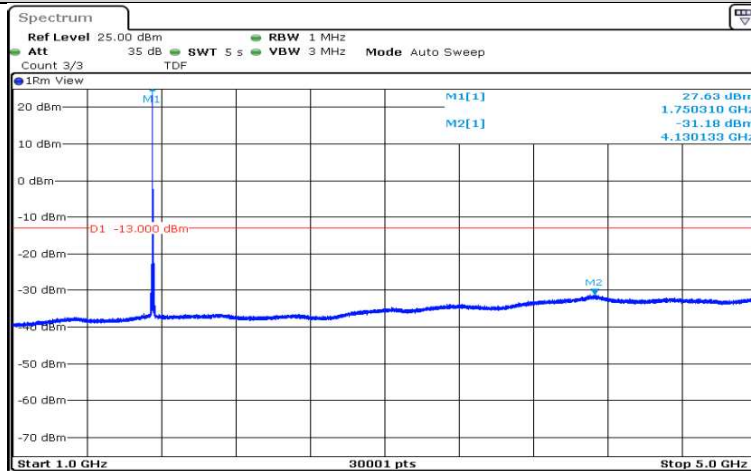

Band4-5MHz-16QAM-20375-1RB#0-Range4:1000~5000MHz

Date: 15.AUG.2020 17:42:21