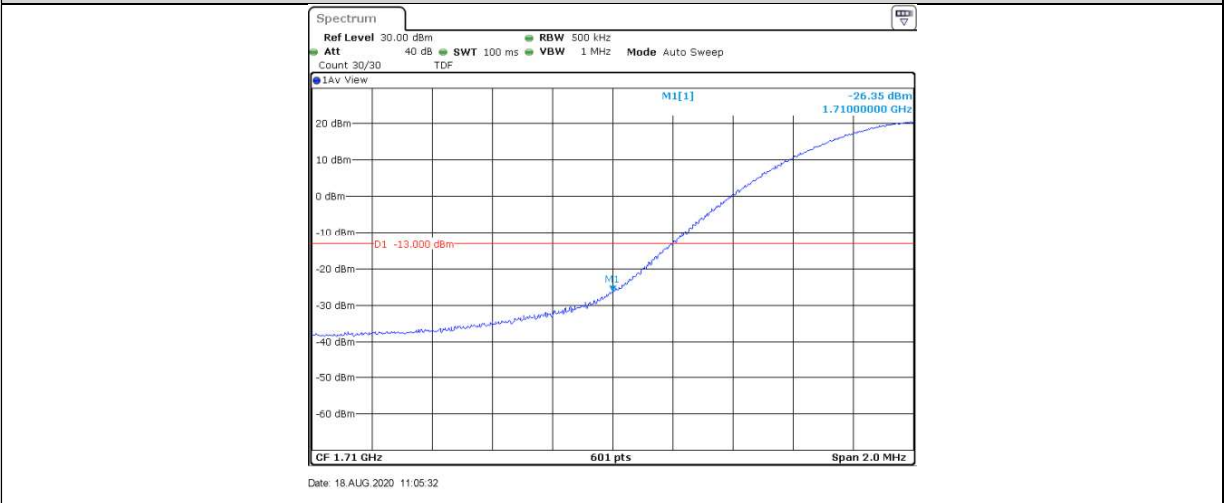

Band4-15MHz-16QAM-20025-1RB#74

Band4-15MHz-16QAM-20025-75RB#0

Band4-15MHz-16QAM-20325-1RB#0

Band4-15MHz-16QAM-20325-1RB#74

Band4-15MHz-16QAM-20325-75RB#0

Band4-20MHz-QPSK-20050-1RB#0

Band4-20MHz-QPSK-20050-1RB#99