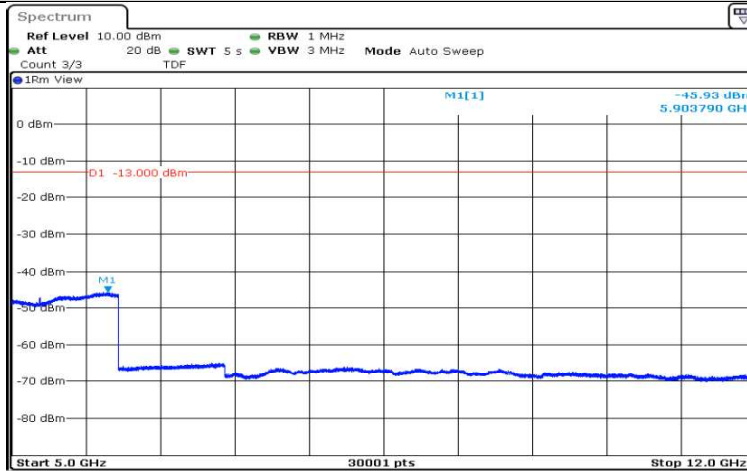

Date: 15.AUG.2020 14:51:32

Band4-1.4MHz-16QAM-20393-1RB#0-Range3:30~1000MHz

Date: 15.AUG.2020 14:51:40

Band4-1.4MHz-16QAM-20393-1RB#0-Range4:1000~5000MHz

Date: 15.AUG.2020 14:52:04

Band4-1.4MHz-16QAM-20393-1RB#0-Range5:5000~12000MHz