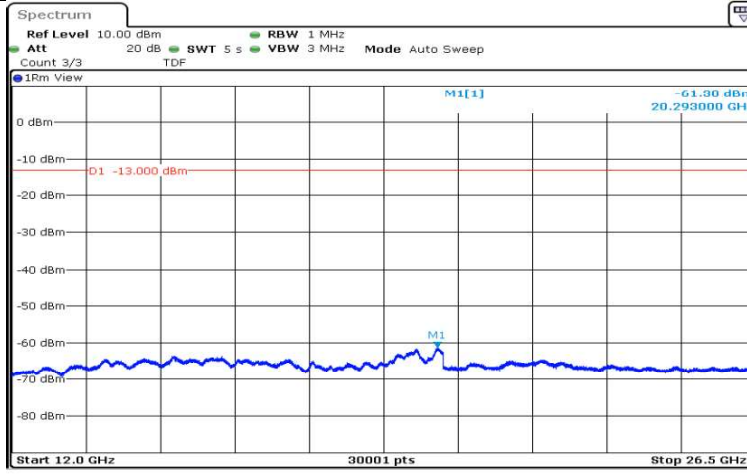

Date: 15.AUG.2020 14:51:18