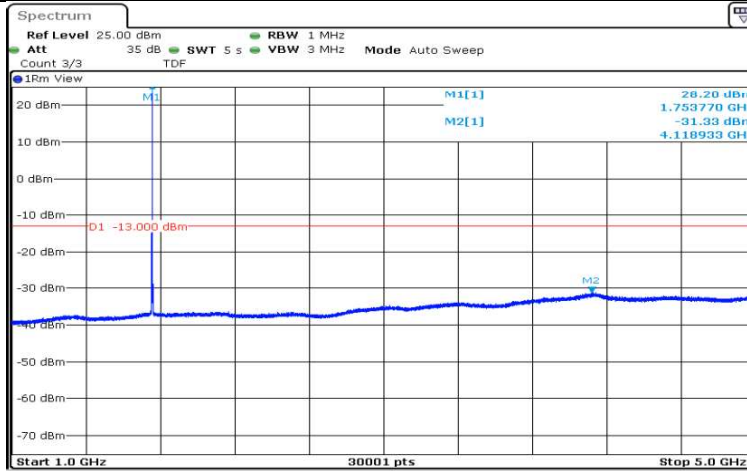

Band4-1.4MHz-16QAM-20393-1RB#0-Range4:1000~5000MHz

Date: 15.AUG.2020 14:52:04