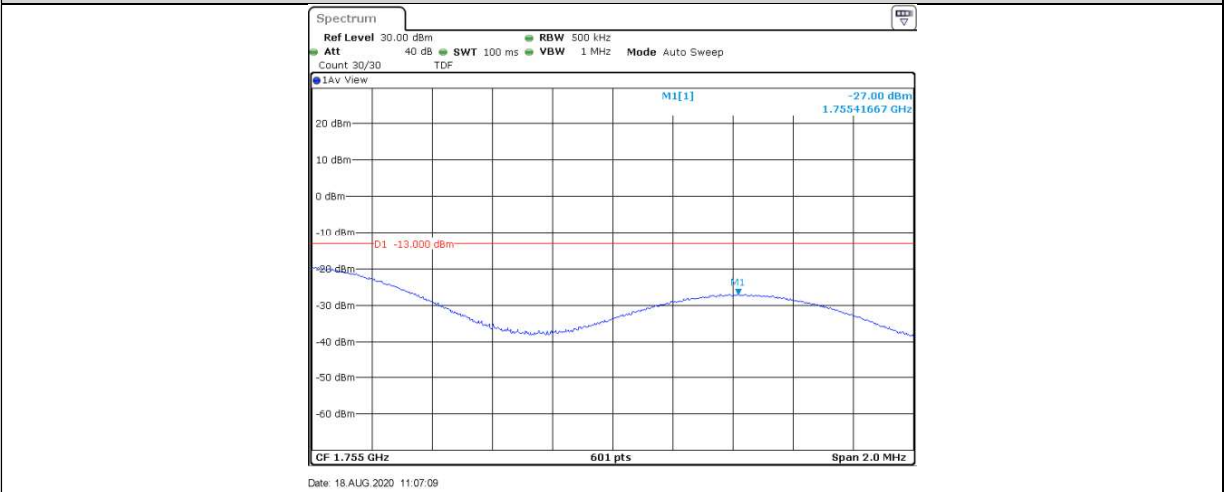

Band4-20MHz-QPSK-20300-1RB#0