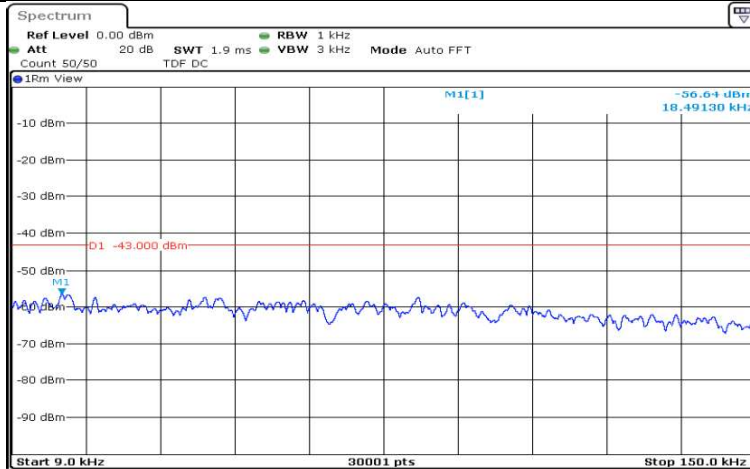

Band4-1.4MHz-16QAM-20393-1RB#0-Range1:0.009~0.15MHz

Date: 15.AUG.2020 14:51:25