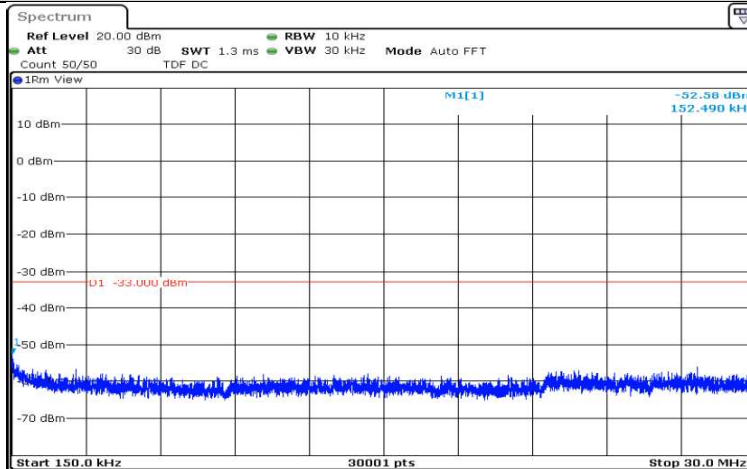

Band4-1.4MHz-QPSK-20393-1RB#0-Range2:0.15~30MHz

Date: 15.AUG.2020 14:50:01

Band4-1.4MHz-QPSK-20393-1RB#0-Range3:30~1000MHz