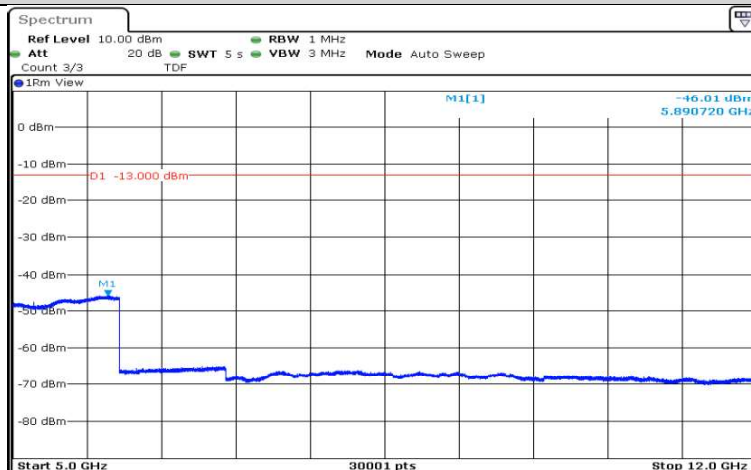

Band4-1.4MHz-QPSK-20175-1RB#0-Range5:5000~12000MHz

Date: 15.AUG.2020 14:46:40

Band4-1.4MHz-QPSK-20175-1RB#0-Range6:12000~26500MHz