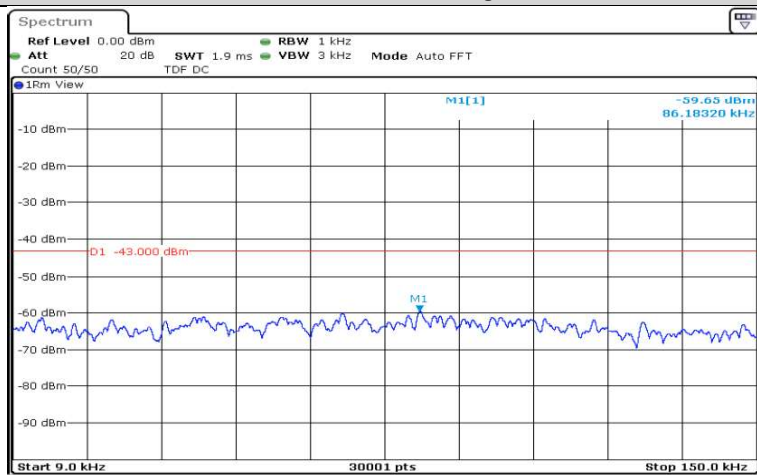

Total Quality. Assured.

Band4	20MHz	16QAM	20175	1RB#0	Range5:5000~12000MHz	-45.9	PASS
Band4	20MHz	16QAM	20175	1RB#0	Range6:12000~26500MHz	-61.31	PASS
Band4	20MHz	16QAM	20300	1RB#0	Range1:0.009~0.15MHz	-58.55	PASS
Band4	20MHz	16QAM	20300	1RB#0	Range2:0.15~30MHz	-53.5	PASS
Band4	20MHz	16QAM	20300	1RB#0	Range3:30~1000MHz	-28.74	PASS
Band4	20MHz	16QAM	20300	1RB#0	Range4:1000~5000MHz	-31.47	PASS
Band4	20MHz	16QAM	20300	1RB#0	Range5:5000~12000MHz	-45.78	PASS
Band4	20MHz	16QAM	20300	1RB#0	Range6:12000~26500MHz	-61.31	PASS

Band4-1.4MHz-QPSK-19957-1RB#0-Range1:0.009~0.15MHz

Date: 15.AUG.2020 14:41:20