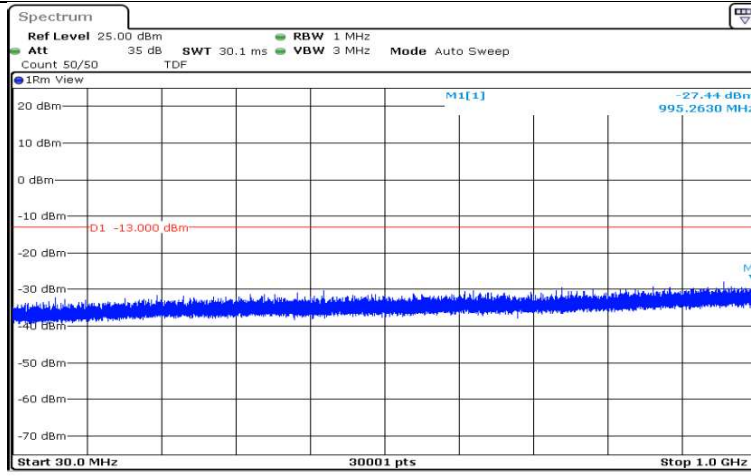

Date: 15.AUG.2020 14:47:24