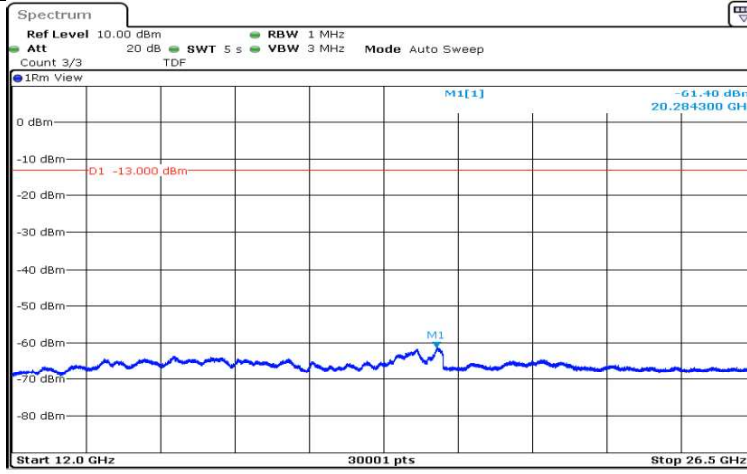

Band4-1.4MHz-16QAM-20175-1RB#0-Range1:0.009~0.15MHz

Band4-1.4MHz-16QAM-20175-1RB#0-Range2:0.15~30MHz

Band4-1.4MHz-16QAM-20175-1RB#0-Range3:30~1000MHz