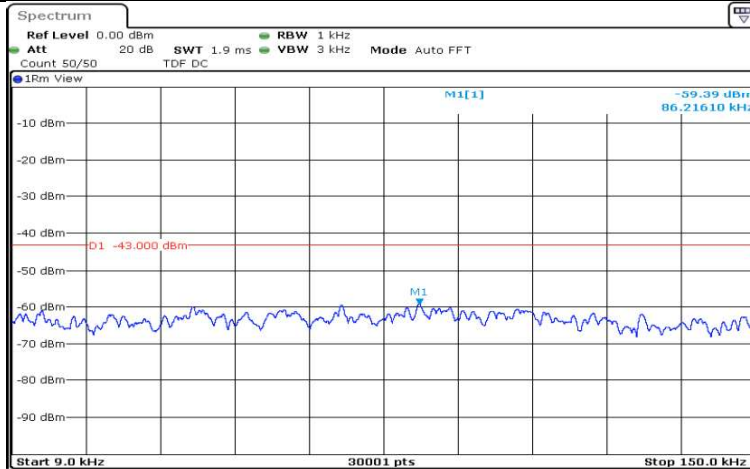

Band4-1.4MHz-QPSK-20175-1RB#0-Range1:0.009~0.15MHz

Date: 15.AUG.2020 14:45:39