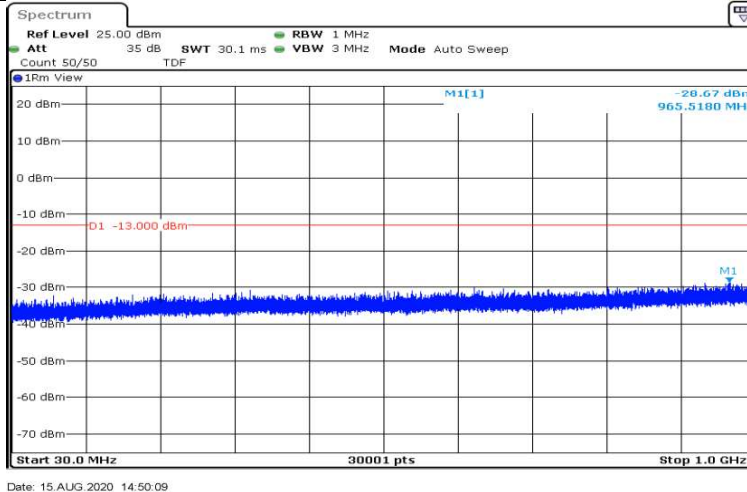

Date: 15.AUG.2020 14:47:02

Band4-1.4MHz-QPSK-20393-1RB#0-Range1:0.009~0.15MHz

Date: 15.AUG.2020 14:49:54

Band4-1.4MHz-QPSK-20393-1RB#0-Range2:0.15~30MHz

Date: 15.AUG.2020 14:50:01

Band4-1.4MHz-QPSK-20393-1RB#0-Range3:30~1000MHz