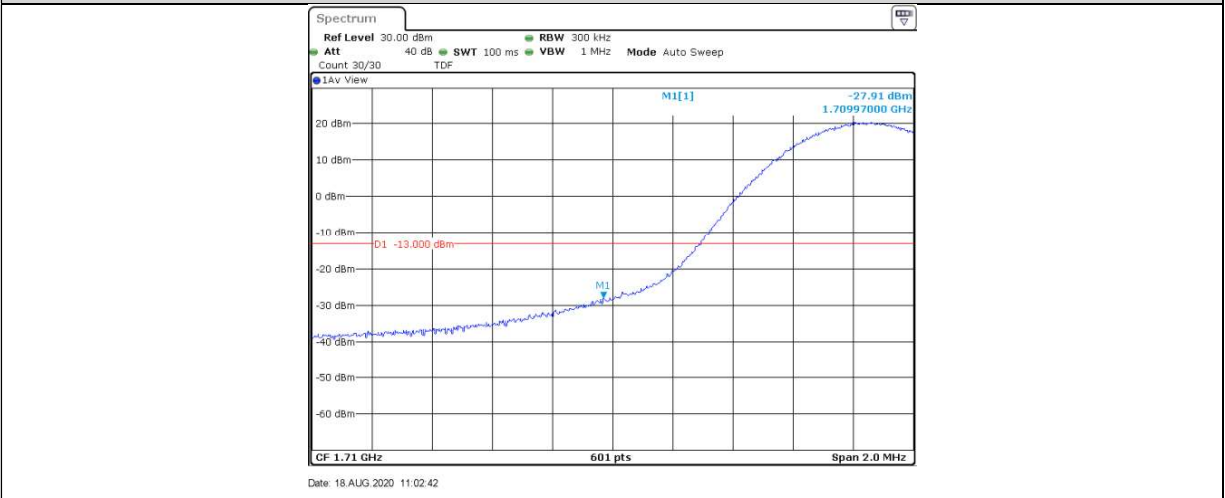

Band4-10MHz-16QAM-20350-1RB#0

Band4-10MHz-16QAM-20350-1RB#49

Band4-15MHz-QPSK-20025-75RB#0

Band4-15MHz-QPSK-20325-1RB#0

Band4-15MHz-QPSK-20325-1RB#74

Band4-15MHz-QPSK-20325-75RB#0

Band4-15MHz-16QAM-20025-1RB#0