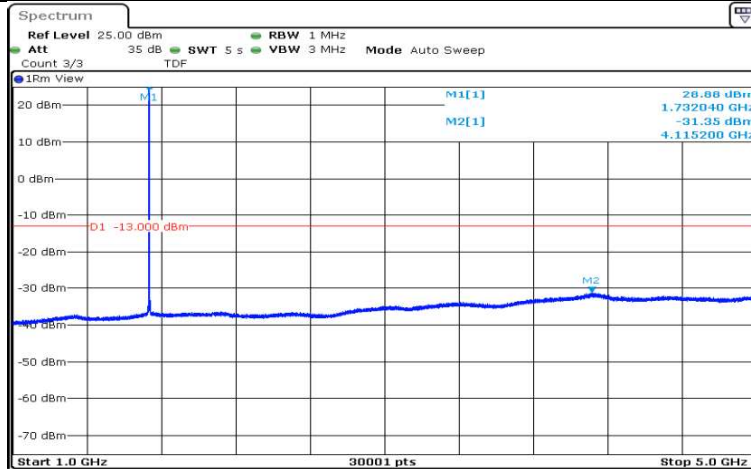

Band4-1.4MHz-QPSK-20175-1RB#0-Range4:1000~5000MHz

Date: 15.AUG.2020 14:46:17