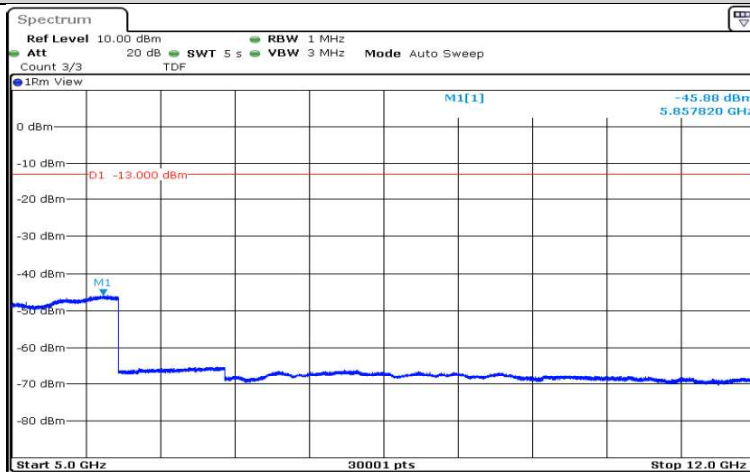

Band4-1.4MHz-QPSK-19957-1RB#0-Range5:5000~12000MHz

Date: 15.AUG.2020 14:42:20

Band4-1.4MHz-QPSK-19957-1RB#0-Range6:12000~26500MHz