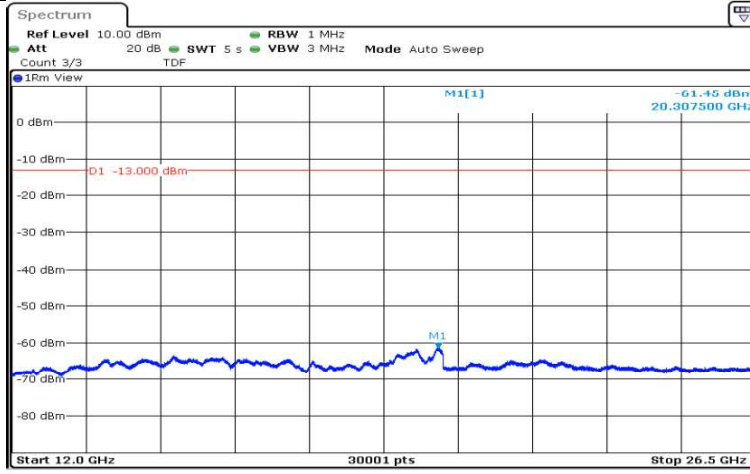

Date: 15.AUG.2020 14:48:34