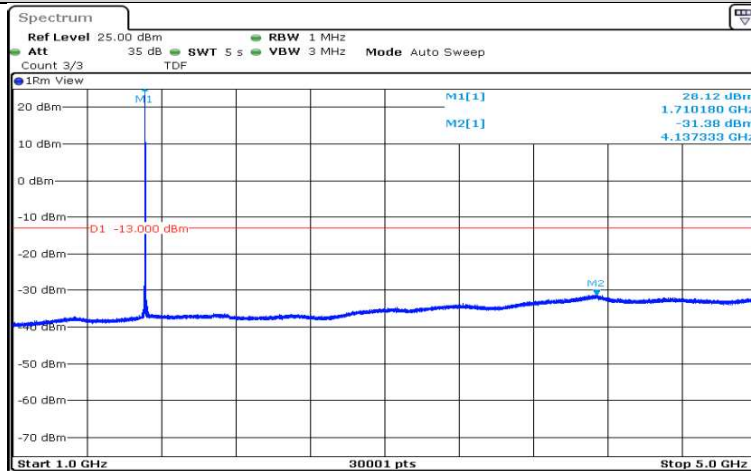

Date: 15.AUG.2020 14:42:50

Band4-1.4MHz-16QAM-19957-1RB#0-Range2:0.15~30MHz

Date: 15.AUG.2020 14:42:56

Band4-1.4MHz-16QAM-19957-1RB#0-Range3:30~1000MHz

Date: 15.AUG.2020 14:43:04

Band4-1.4MHz-16QAM-19957-1RB#0-Range4:1000~5000MHz