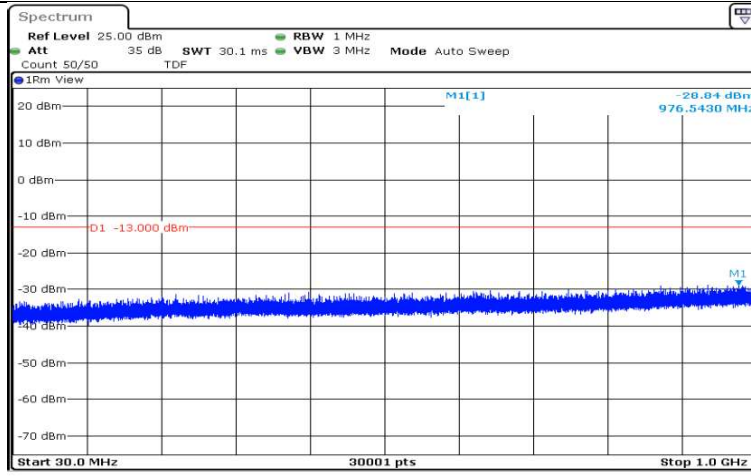

Date: 15.AUG.2020 14:42:43

Band4-1.4MHz-QPSK-20175-1RB#0-Range1:0.009~0.15MHz

Date: 15.AUG.2020 14:45:39

Band4-1.4MHz-QPSK-20175-1RB#0-Range2:0.15~30MHz

Date: 15.AUG.2020 14:45:45

Band4-1.4MHz-QPSK-20175-1RB#0-Range3:30~1000MHz