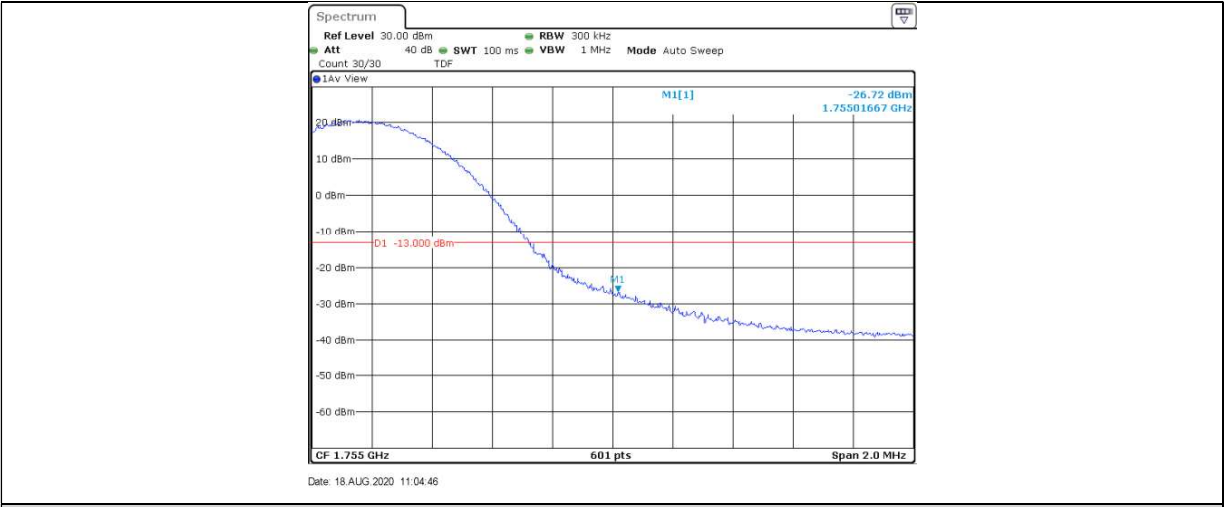

Band4-15MHz-16QAM-20025-1RB#74

Band4-15MHz-16QAM-20025-75RB#0

Band4-15MHz-16QAM-20325-1RB#0

Band4-15MHz-16QAM-20325-1RB#74

Band4-15MHz-16QAM-20325-75RB#0

Band4-20MHz-QPSK-20050-1RB#0

Band4-20MHz-QPSK-20050-1RB#99