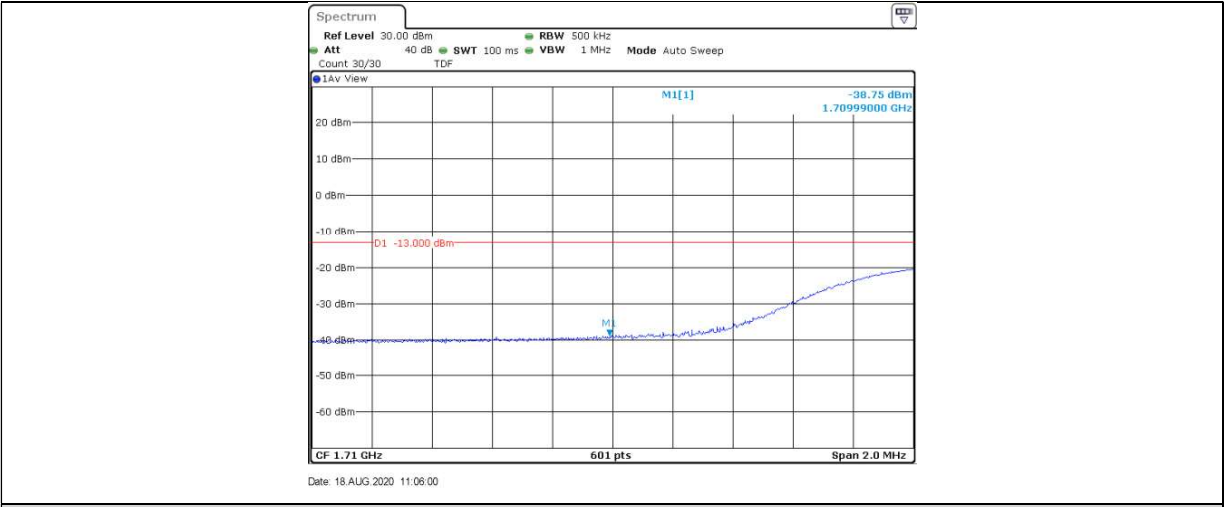

Band4-15MHz-16QAM-20025-1RB#74

Band4-15MHz-16QAM-20025-75RB#0

Band4-15MHz-16QAM-20325-1RB#0

Band4-15MHz-16QAM-20325-1RB#74

Band4-15MHz-16QAM-20325-75RB#0

Band4-20MHz-QPSK-20050-1RB#0

Band4-20MHz-QPSK-20050-1RB#99