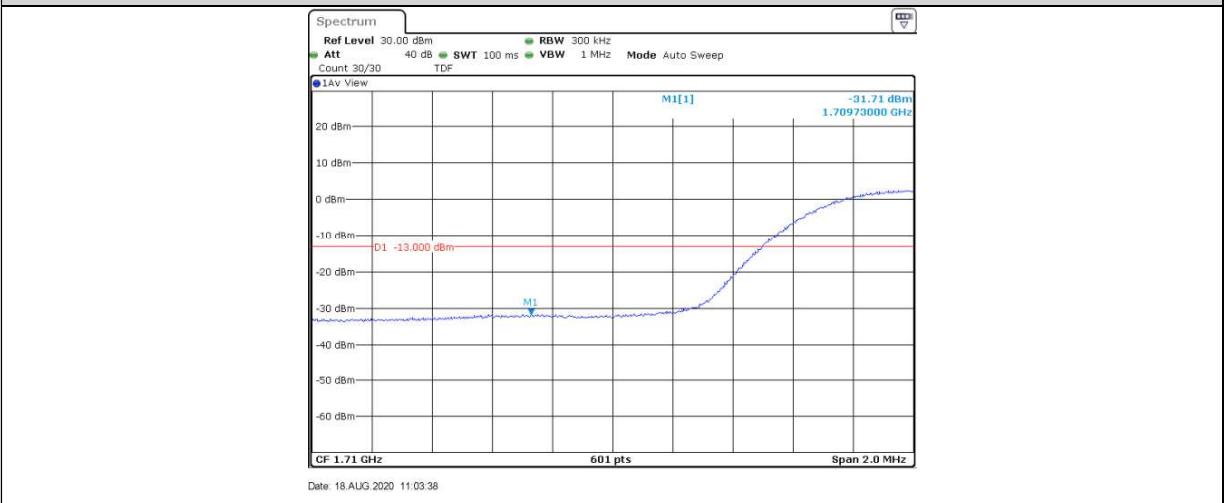

Band4-15MHz-16QAM-20025-75RB#0