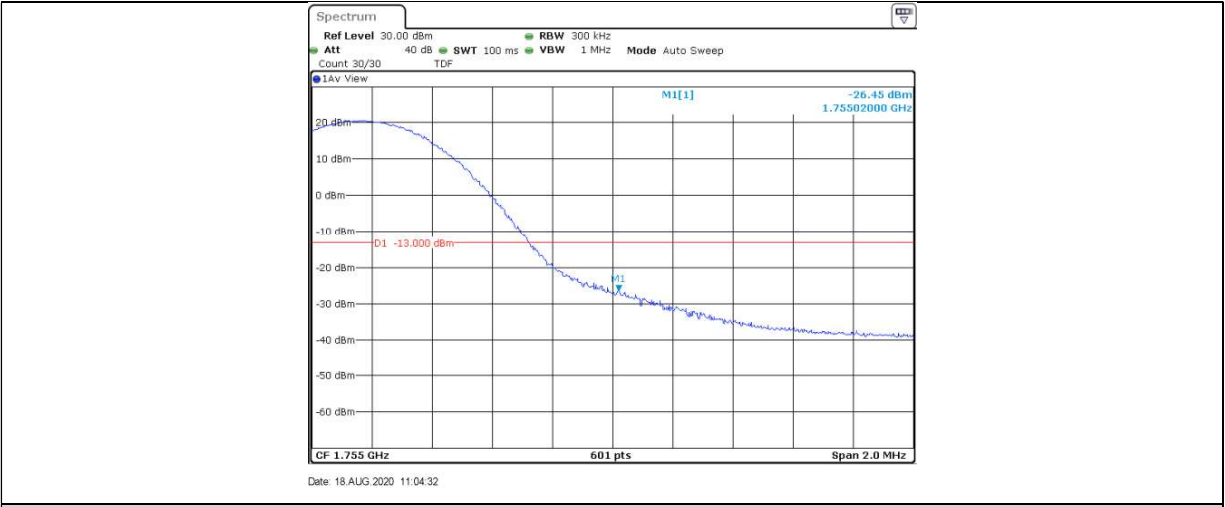

Band4-10MHz-16QAM-20350-1RB#0

Band4-10MHz-16QAM-20350-1RB#49

Band4-15MHz-QPSK-20025-75RB#0

Band4-15MHz-QPSK-20325-1RB#0

Band4-15MHz-QPSK-20325-1RB#74

Band4-15MHz-QPSK-20325-75RB#0

Band4-15MHz-16QAM-20025-1RB#0