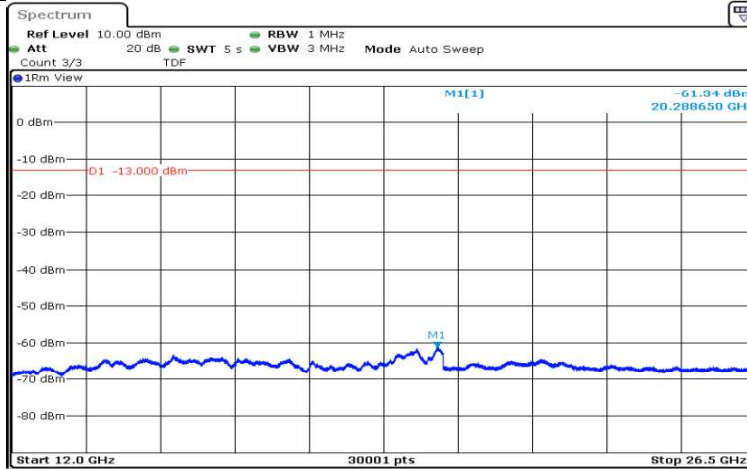

Date: 15.AUG.2020 14:45:53

Band4-1.4MHz-QPSK-20175-1RB#0-Range4:1000~5000MHz

Date: 15.AUG.2020 14:46:17

Band4-1.4MHz-QPSK-20175-1RB#0-Range5:5000~12000MHz

Date: 15.AUG.2020 14:46:40

Band4-1.4MHz-QPSK-20175-1RB#0-Range6:12000~26500MHz