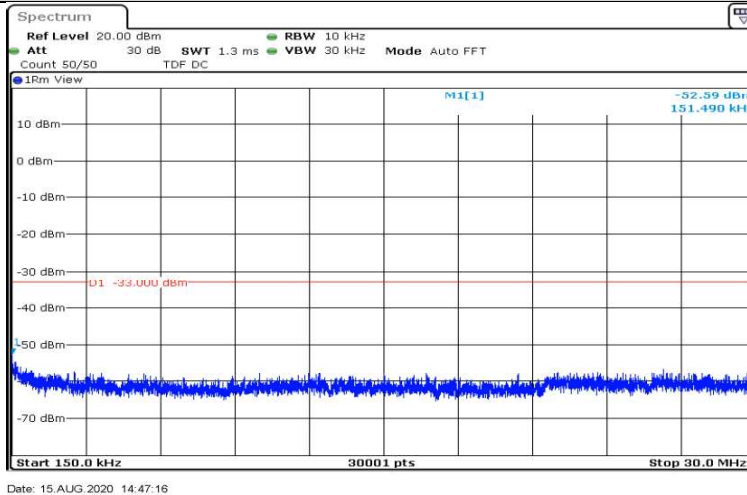

Band4-1.4MHz-16QAM-20175-1RB#0-Range2:0.15~30MHz

Band4-1.4MHz-16QAM-20175-1RB#0-Range3:30~1000MHz