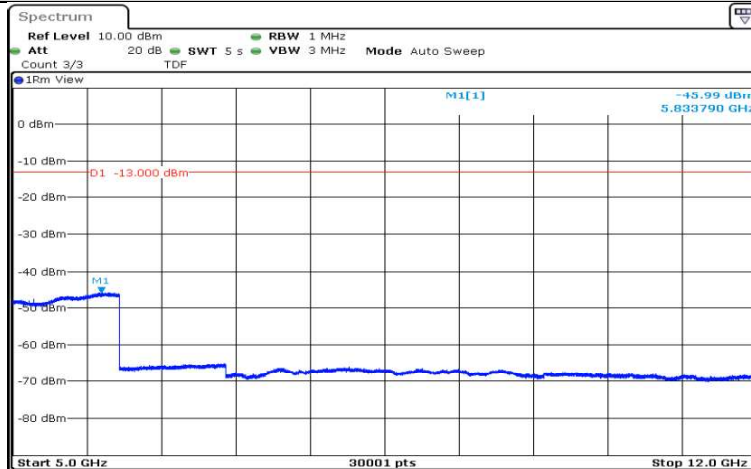

Band4-1.4MHz-16QAM-20175-1RB#0-Range2:0.15~30MHz

Band4-1.4MHz-16QAM-20175-1RB#0-Range3:30~1000MHz

Date: 15.AUG.2020 14:47:24

Band4-1.4MHz-16QAM-20175-1RB#0-Range4:1000~5000MHz

Date: 15.AUG.2020 14:47:48

Band4-1.4MHz-16QAM-20175-1RB#0-Range5:5000~12000MHz