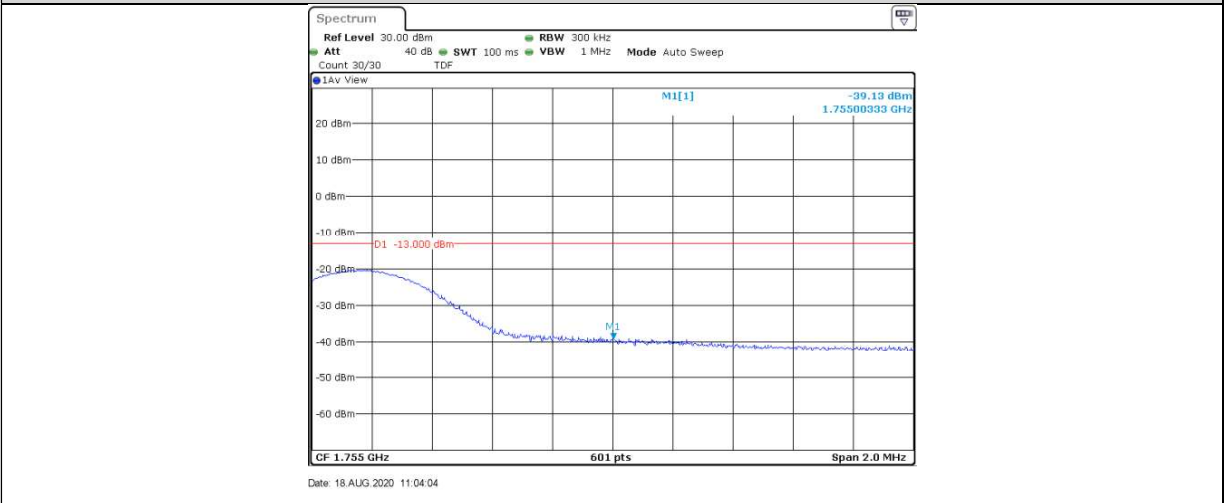

Band4-10MHz-16QAM-20350-1RB#0

Band4-10MHz-16QAM-20350-1RB#49

Band4-15MHz-QPSK-20025-75RB#0

Band4-15MHz-QPSK-20325-1RB#0

Band4-15MHz-QPSK-20325-1RB#74

Band4-15MHz-QPSK-20325-75RB#0

Band4-15MHz-16QAM-20025-1RB#0