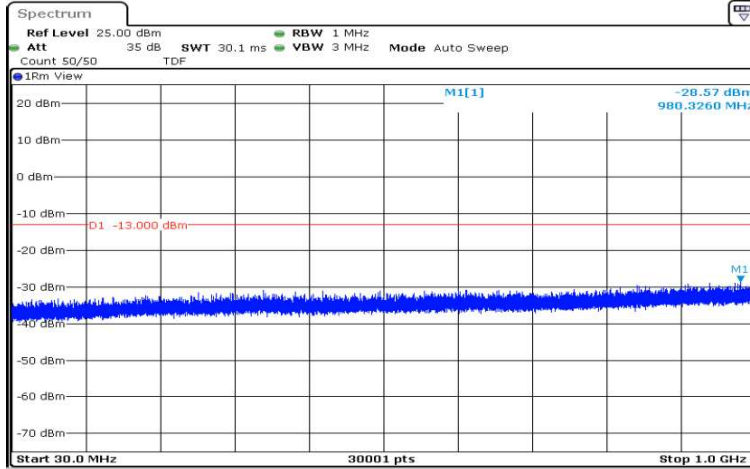

Band4-1.4MHz-QPSK-19957-1RB#0-Range1:0.009~0.15MHz

Date: 15.AUG.2020 14:41:20

Band4-1.4MHz-QPSK-19957-1RB#0-Range2:0.15~30MHz

Date: 15.AUG.2020 14:41:26

Band4-1.4MHz-QPSK-19957-1RB#0-Range3:30~1000MHz

Date: 15.AUG.2020 14:41:34