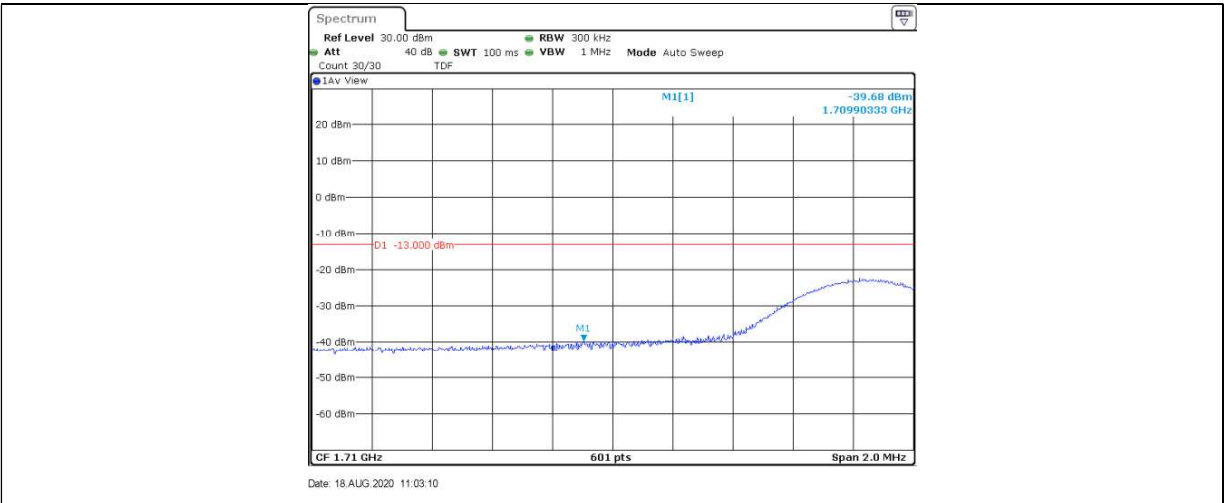

Band4-15MHz-16QAM-20025-1RB#74