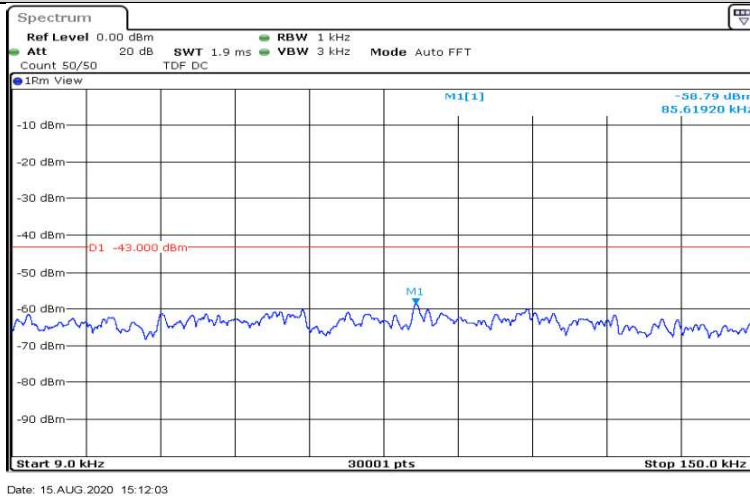

Band4-3MHz-QPSK-19965-1RB#0-Range1:0.009~0.15MHz