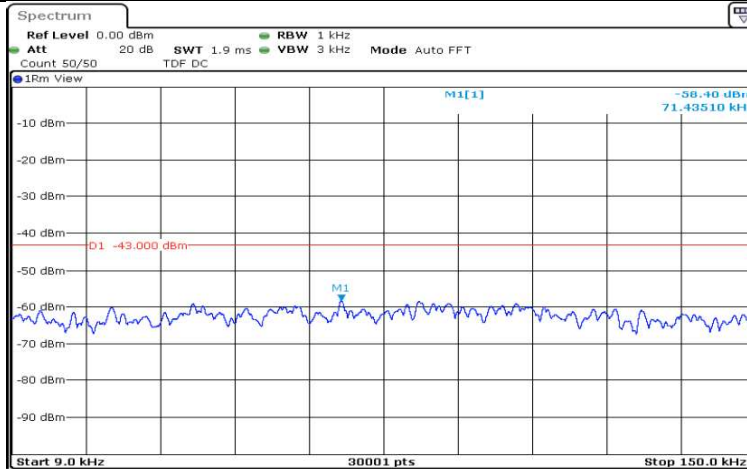

Band4-1.4MHz-QPSK-20393-1RB#0-Range1:0.009~0.15MHz

Date: 15.AUG.2020 14:49:54