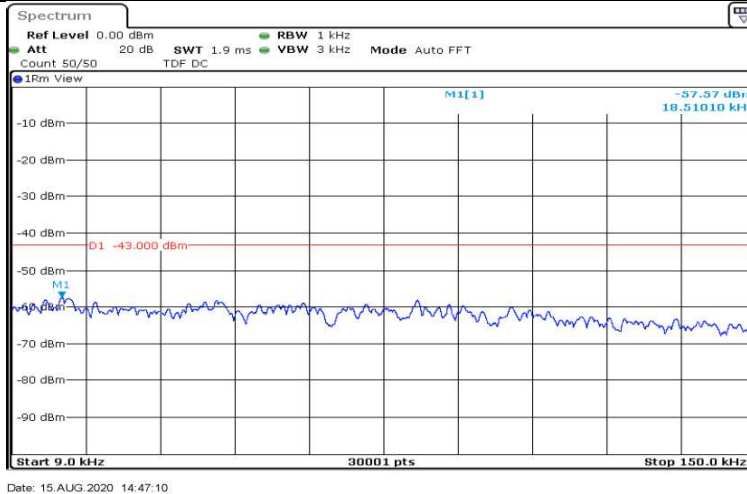

Date: 15.AUG.2020 14:43:28

Band4-1.4MHz-16QAM-19957-1RB#0-Range5:5000~12000MHz

Date: 15.AUG.2020 14:43:50

Band4-1.4MHz-16QAM-19957-1RB#0-Range6:12000~26500MHz

Band4-1.4MHz-16QAM-20175-1RB#0-Range1:0.009~0.15MHz