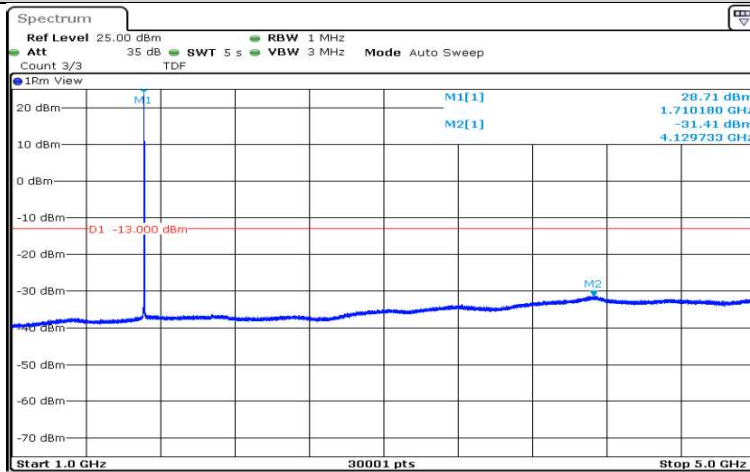

Band4-1.4MHz-QPSK-19957-1RB#0-Range4:1000~5000MHz

Date: 15.AUG.2020 14:41:58