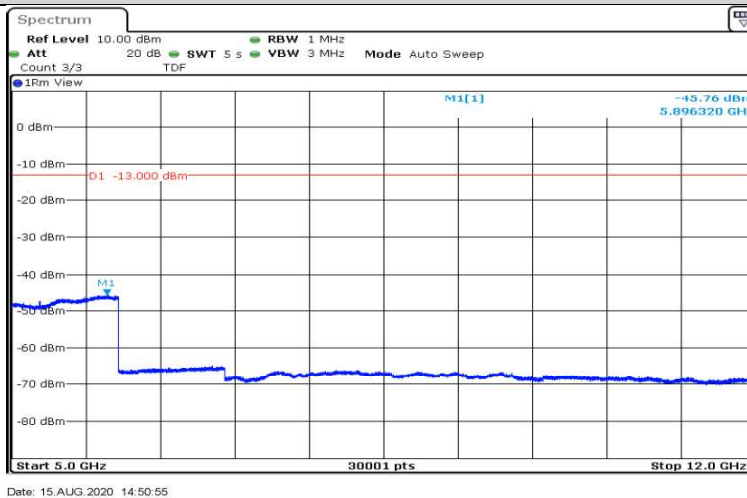

Band4-1.4MHz-QPSK-20393-1RB#0-Range5:5000~12000MHz

Band4-1.4MHz-QPSK-20393-1RB#0-Range6:12000~26500MHz