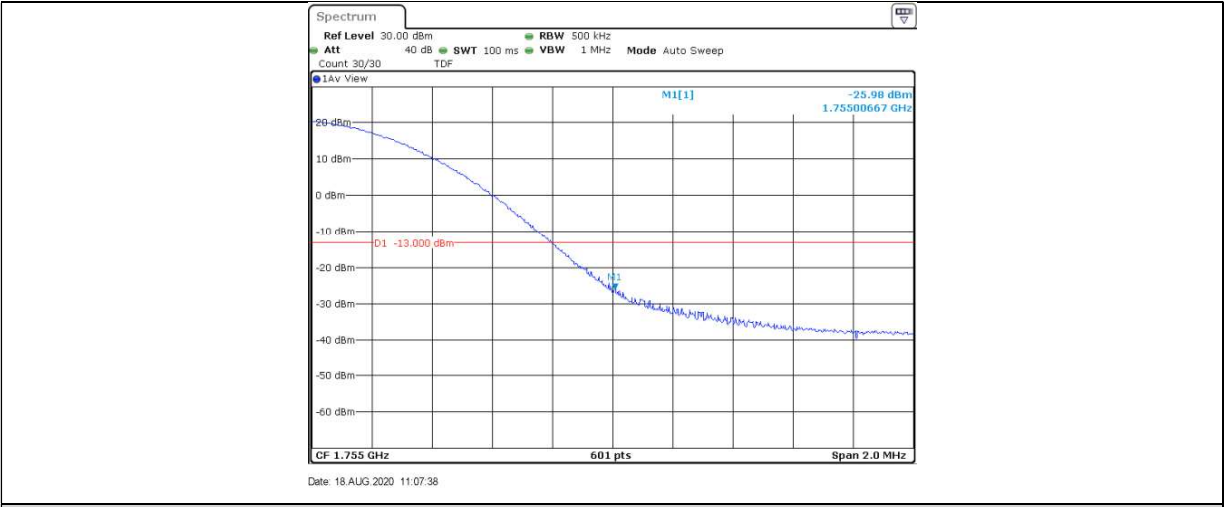

Band4-20MHz-QPSK-20300-1RB#99