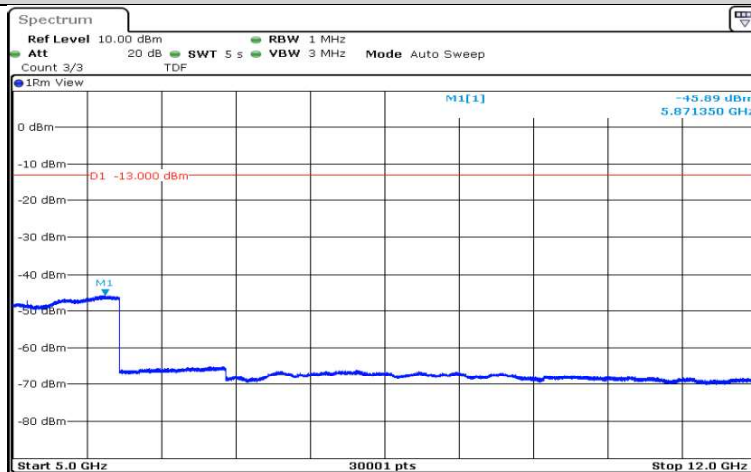

Date: 15.AUG.2020 14:42:50

Band4-1.4MHz-16QAM-19957-1RB#0-Range2:0.15~30MHz

Date: 15.AUG.2020 14:42:56

Band4-1.4MHz-16QAM-19957-1RB#0-Range3:30~1000MHz

Date: 15.AUG.2020 14:43:04

Band4-1.4MHz-16QAM-19957-1RB#0-Range4:1000~5000MHz

Date: 15.AUG.2020 14:43:28

Band4-1.4MHz-16QAM-19957-1RB#0-Range5:5000~12000MHz

Date: 15.AUG.2020 14:43:50

Band4-1.4MHz-16QAM-19957-1RB#0-Range6:12000~26500MHz

Band4-1.4MHz-16QAM-20175-1RB#0-Range1:0.009~0.15MHz