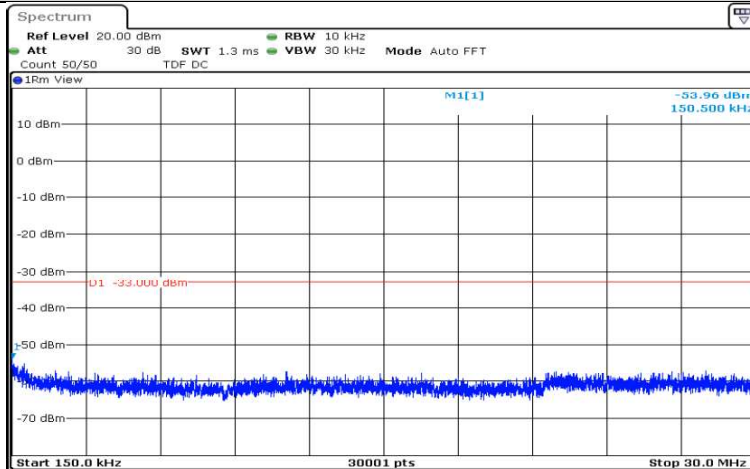

Date: 15.AUG.2020 14:48:11

Band4-1.4MHz-16QAM-20175-1RB#0-Range6:12000~26500MHz

Date: 15.AUG.2020 14:48:34

Band4-1.4MHz-16QAM-20393-1RB#0-Range1:0.009~0.15MHz

Date: 15.AUG.2020 14:51:25

Band4-1.4MHz-16QAM-20393-1RB#0-Range2:0.15~30MHz