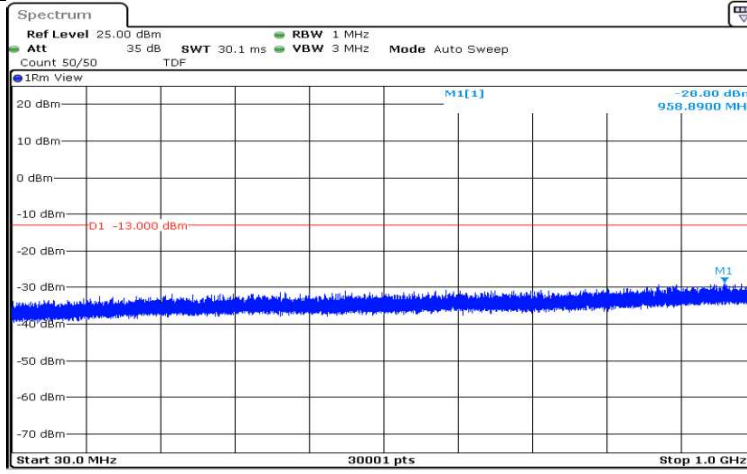

Date: 15.AUG.2020 14:51:40