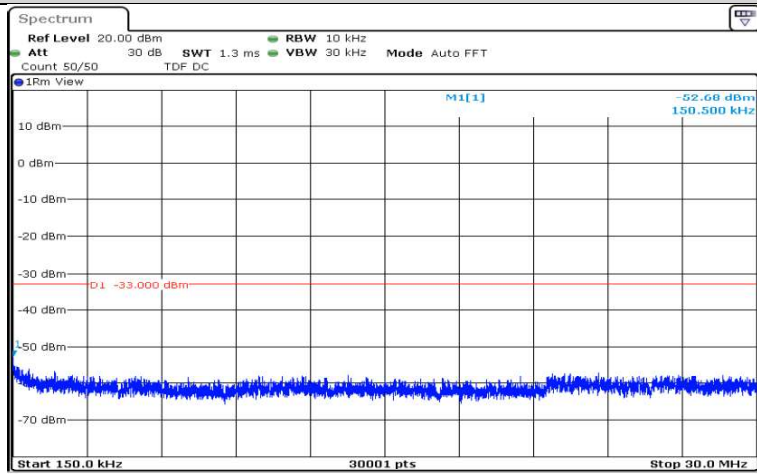

Band4-1.4MHz-QPSK-19957-1RB#0-Range2:0.15~30MHz

Date: 15.AUG.2020 14:41:26