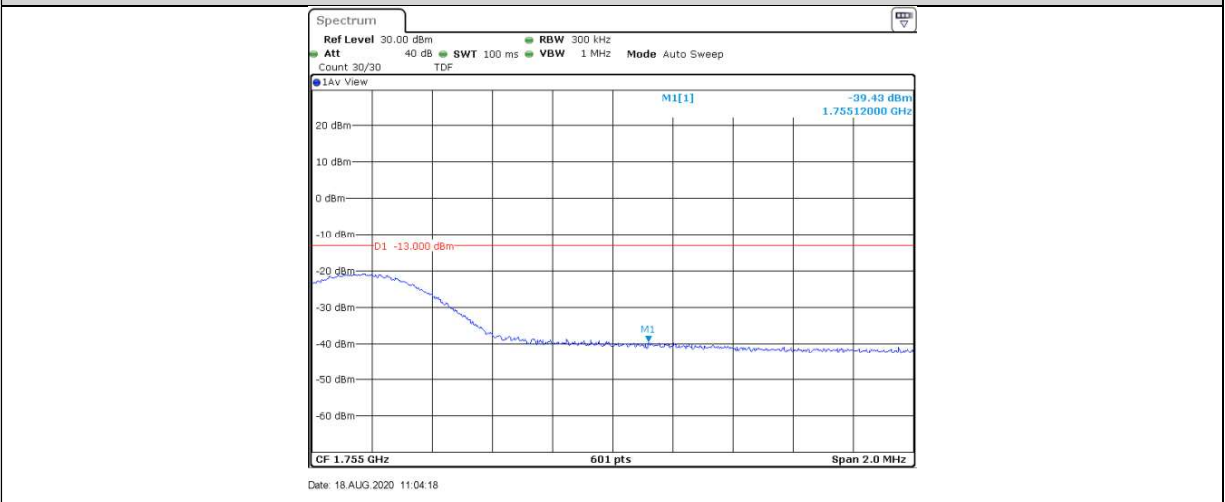

Band4-15MHz-16QAM-20325-1RB#0