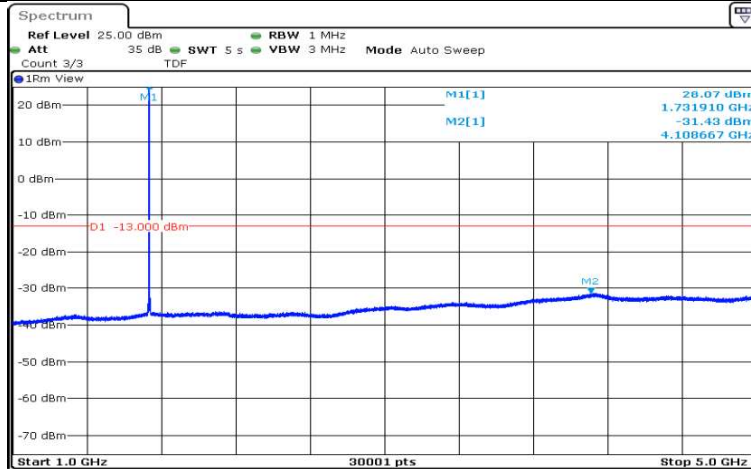

Band4-1.4MHz-16QAM-20175-1RB#0-Range2:0.15~30MHz

Band4-1.4MHz-16QAM-20175-1RB#0-Range3:30~1000MHz

Date: 15.AUG.2020 14:47:24

Band4-1.4MHz-16QAM-20175-1RB#0-Range4:1000~5000MHz

Date: 15.AUG.2020 14:47:48

Band4-1.4MHz-16QAM-20175-1RB#0-Range5:5000~12000MHz