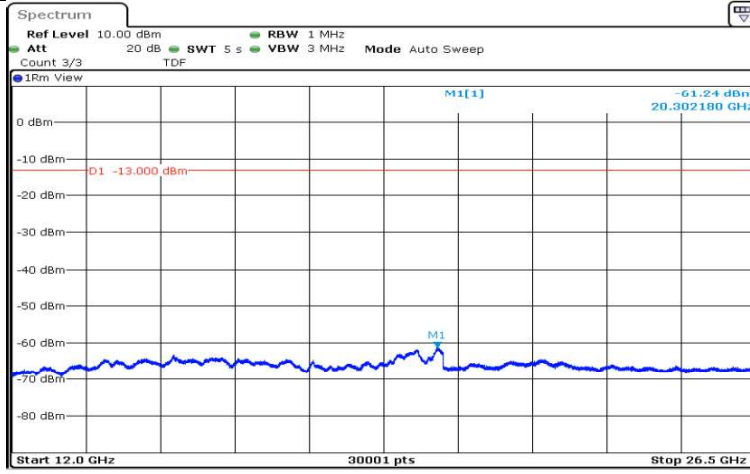

Band4-3MHz-QPSK-19965-1RB#0-Range1:0.009~0.15MHz

Band4-3MHz-QPSK-19965-1RB#0-Range2:0.15~30MHz

Band4-3MHz-QPSK-19965-1RB#0-Range3:30~1000MHz