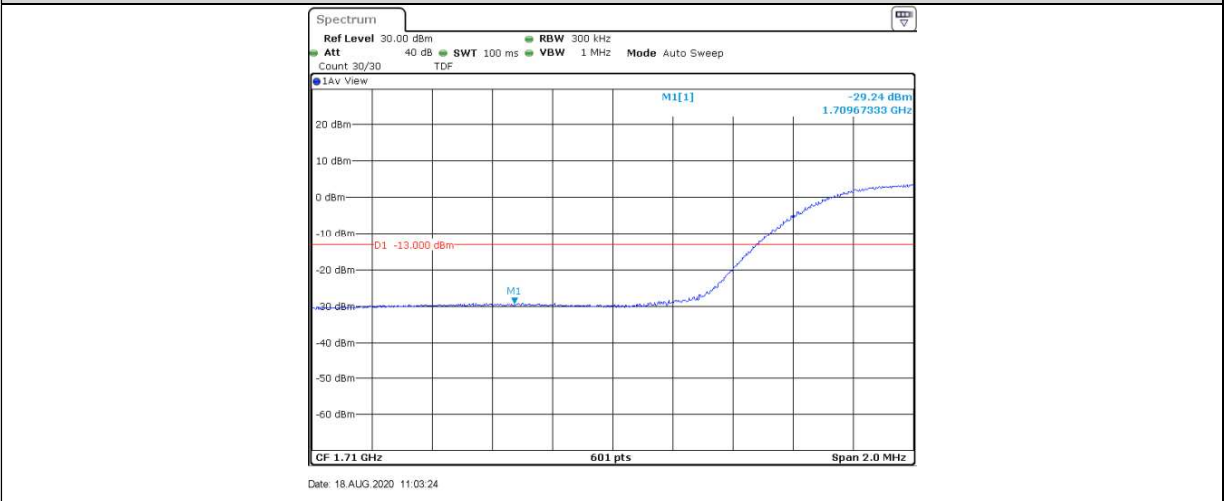

Band4-10MHz-16QAM-20350-1RB#0

Band4-10MHz-16QAM-20350-1RB#49

Band4-15MHz-QPSK-20025-75RB#0

Band4-15MHz-QPSK-20325-1RB#0

Band4-15MHz-QPSK-20325-1RB#74

Band4-15MHz-QPSK-20325-75RB#0

Band4-15MHz-16QAM-20025-1RB#0