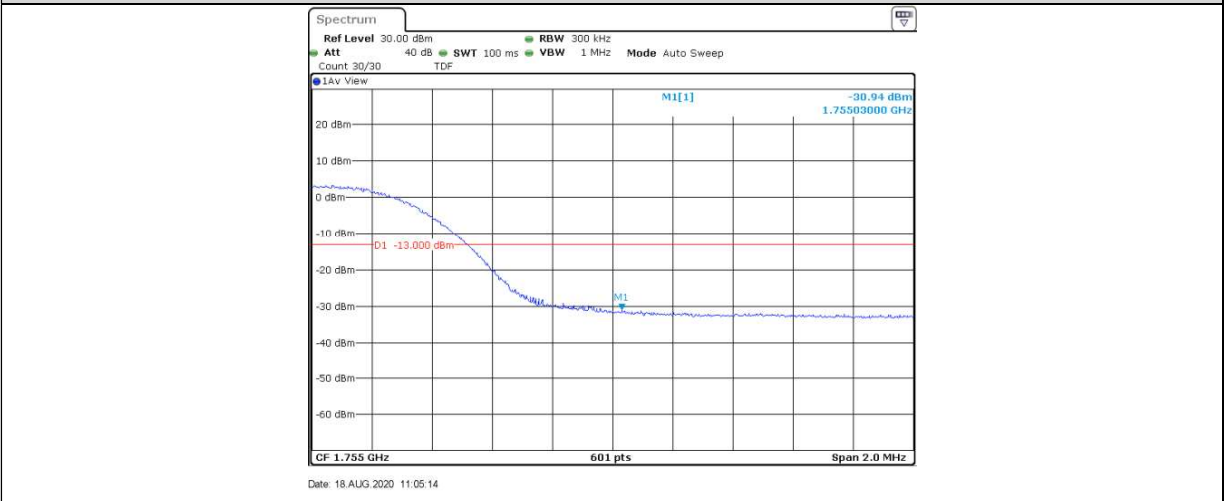

Band4-15MHz-16QAM-20025-1RB#74

Band4-15MHz-16QAM-20025-75RB#0

Band4-15MHz-16QAM-20325-1RB#0

Band4-15MHz-16QAM-20325-1RB#74

Band4-15MHz-16QAM-20325-75RB#0

Band4-20MHz-QPSK-20050-1RB#0

Band4-20MHz-QPSK-20050-1RB#99