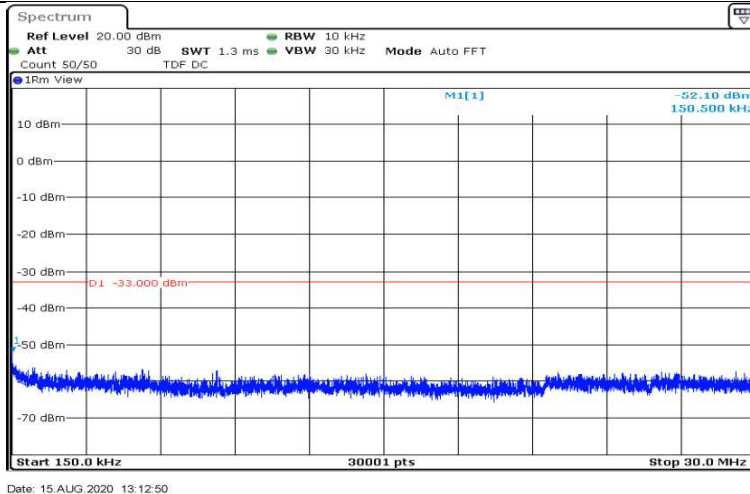

Date: 15.AUG.2020 13:10:41

Band2-10MHz-QPSK-18900-1RB#0-Range6:12000~26500MHz

Date: 15.AUG.2020 13:11:04

Band2-10MHz-QPSK-19150-1RB#0-Range1:0.009~0.15MHz

Date: 15.AUG.2020 13:12:44

Band2-10MHz-QPSK-19150-1RB#0-Range2:0.15~30MHz