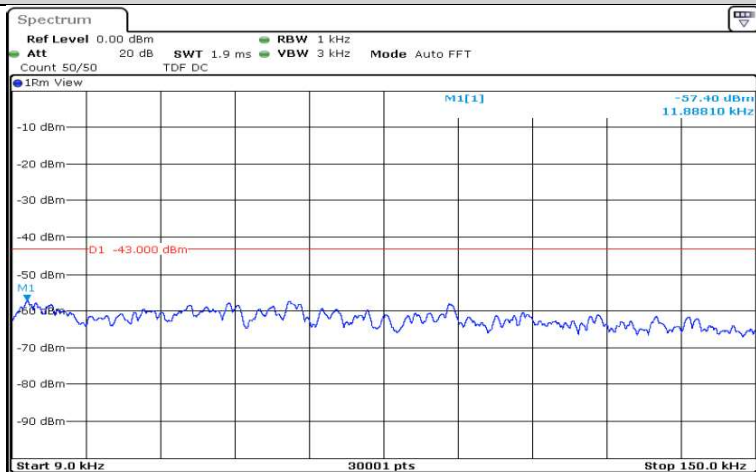

Band2-10MHz-16QAM-18650-1RB#0-Range1:0.009~0.15MHz

Date: 15.AUG.2020 13:08:08

Band2-10MHz-16QAM-18650-1RB#0-Range2:0.15~30MHz