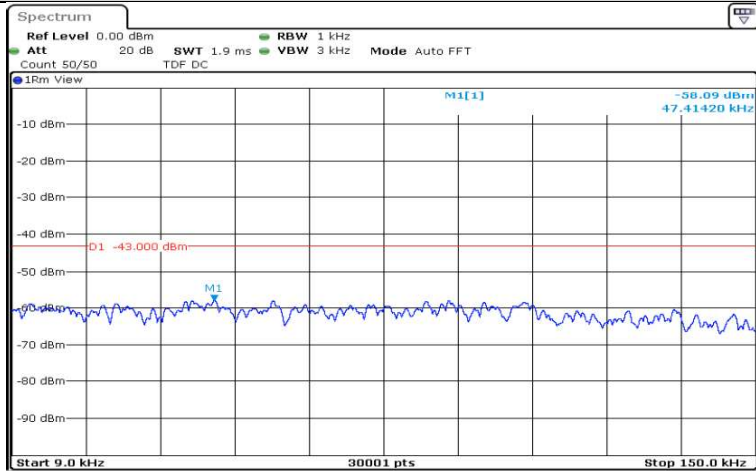

Band2-5MHz-16QAM-18900-1RB#0-Range1:0.009~0.15MHz

Date: 15.AUG.2020 12:49:50

Band2-5MHz-16QAM-18900-1RB#0-Range2:0.15~30MHz