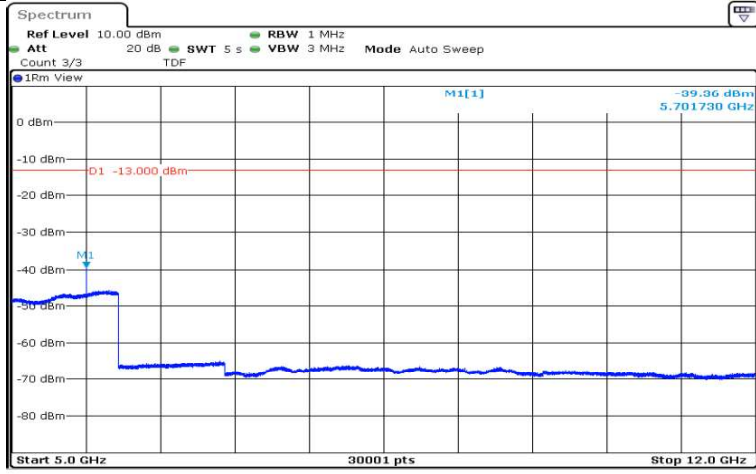

Band2-10MHz-QPSK-19150-1RB#0-Range5:5000~12000MHz

Date: 15.AUG.2020 13:13:45