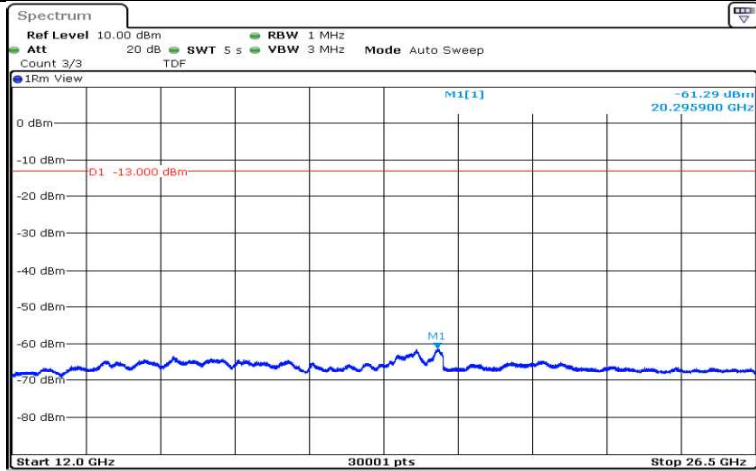

Band2-10MHz-QPSK-18650-1RB#0-Range6:12000~26500MHz

Date: 15.AUG.2020 13:08:01