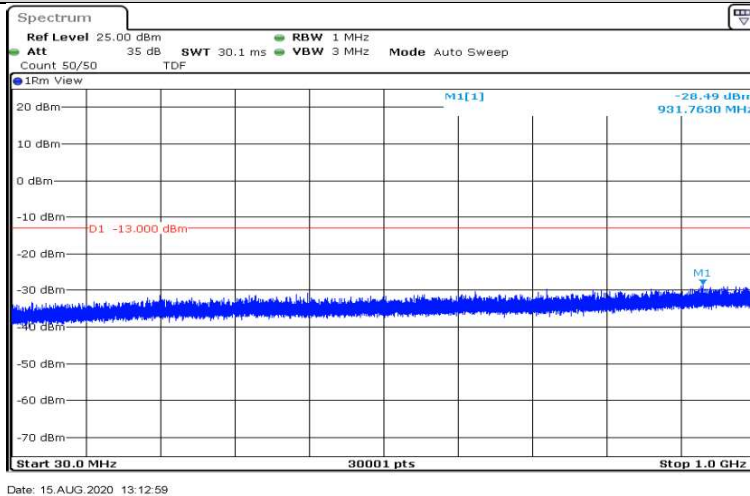

Band2-10MHz-QPSK-19150-1RB#0-Range3:30~1000MHz