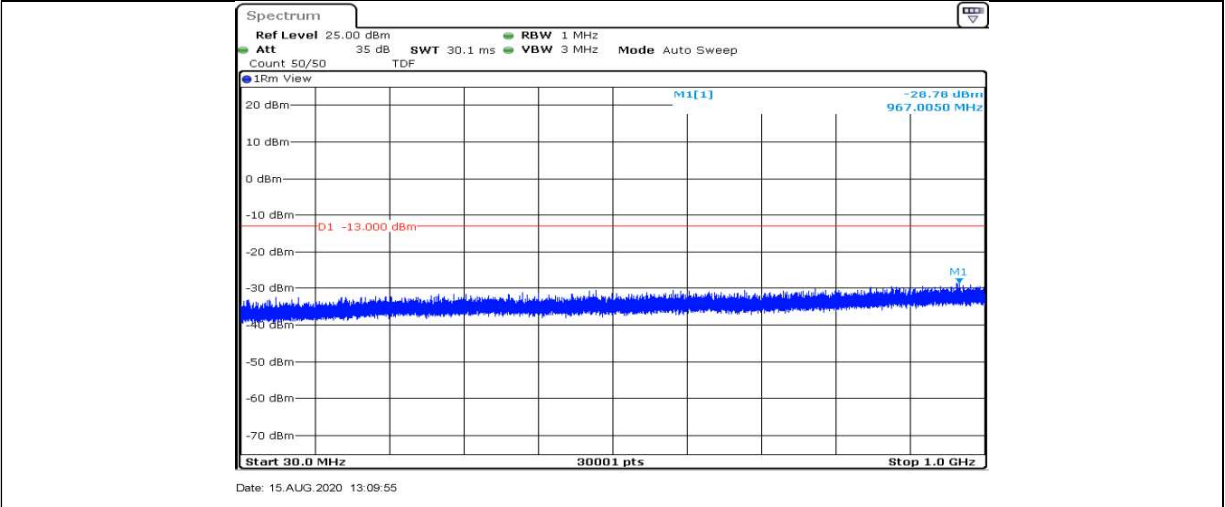

Band2-10MHz-QPSK-18900-1RB#0-Range3:30~1000MHz