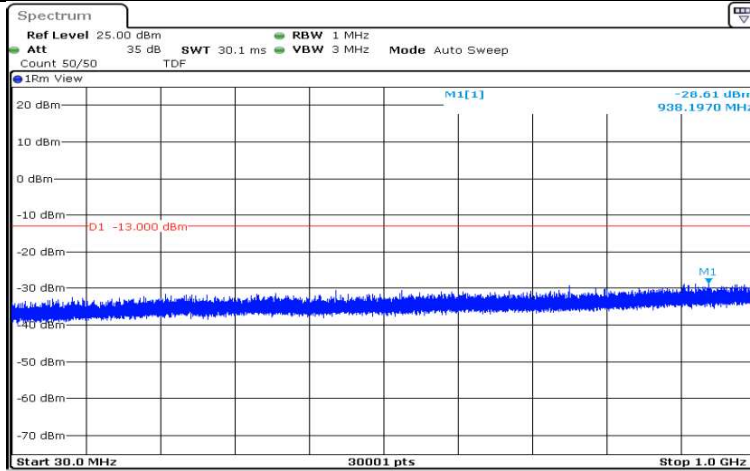

Band2-5MHz-16QAM-19175-1RB#0-Range3:30~1000MHz

Date: 15.AUG.2020 12:53:08