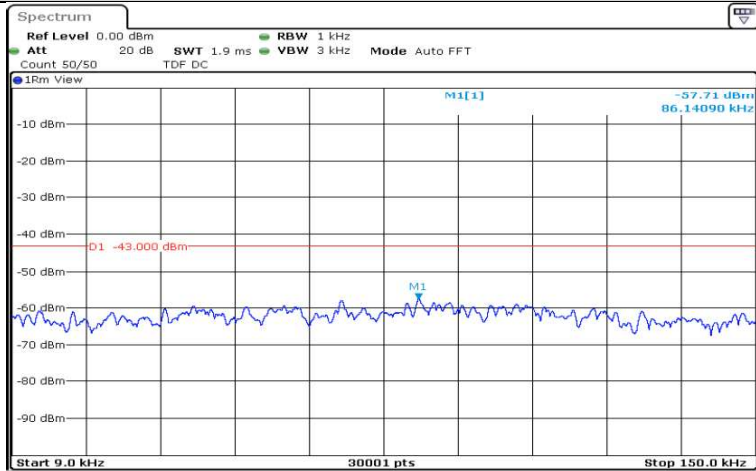

Date: 15.AUG.2020 13:07:15

Band2-10MHz-QPSK-18650-1RB#0-Range5:5000~12000MHz

Date: 15.AUG.2020 13:07:38

Band2-10MHz-QPSK-18650-1RB#0-Range6:12000~26500MHz

Date: 15.AUG.2020 13:08:01

Band2-10MHz-QPSK-18900-1RB#0-Range1:0.009~0.15MHz