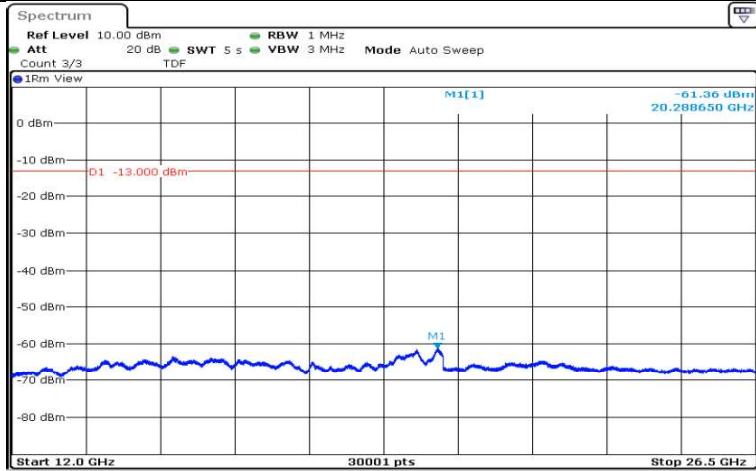

Band2-10MHz-QPSK-18900-1RB#0-Range6:12000~26500MHz

Date: 15.AUG.2020 13:11:04