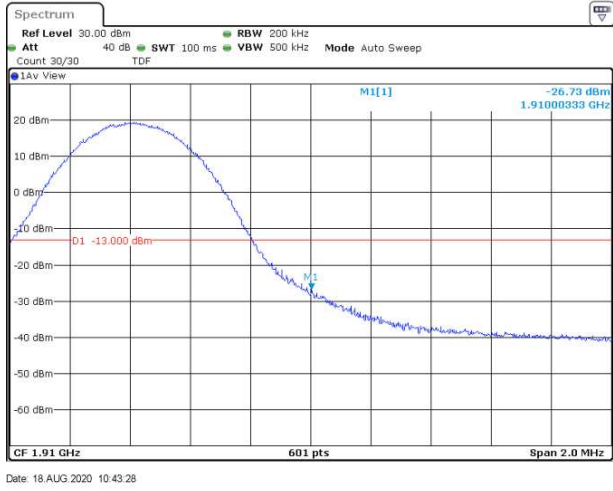

Band2-10MHz-16QAM-19150-1RB#49