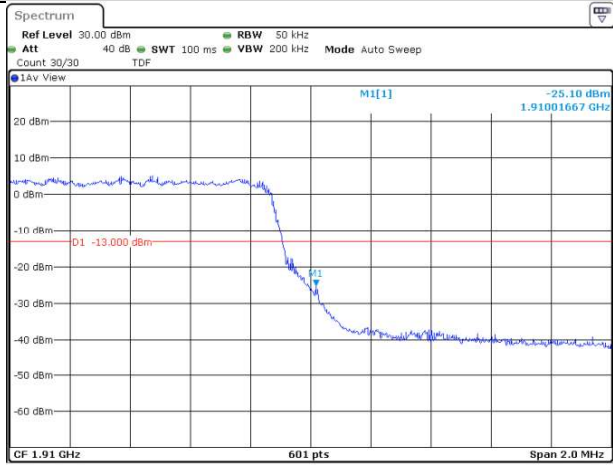

Date: 18.AUG.2020 10:35:42

Band2-3MHz-QPSK-18615-15RB#0

Date: 18.AUG.2020 10:36:09

Band2-3MHz-QPSK-19185-1RB#0

Date: 18.AUG.2020 10:36:48

Band2-3MHz-QPSK-19185-1RB#14

Date: 18.AUG.2020 10:37:15

Band2-3MHz-QPSK-19185-15RB#0