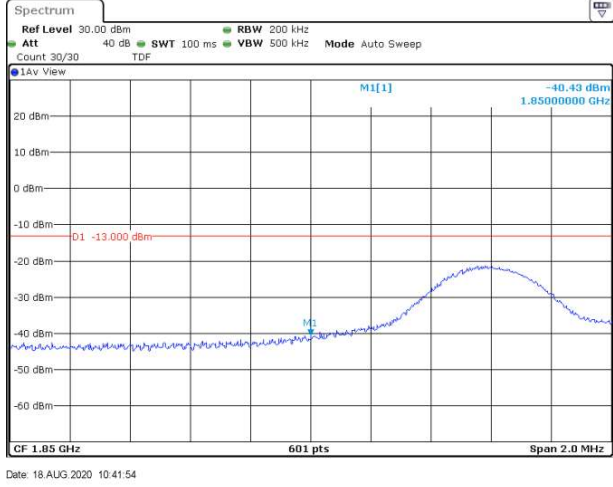

Date: 18.AUG.2020 10:42:48

Band2-10MHz-QPSK-19150-1RB#49

Date: 18.AUG.2020 10:43:15

Band2-10MHz-QPSK-19150-50RB#0

Date: 18.AUG.2020 10:43:42

Band2-10MHz-16QAM-18650-1RB#0

Date: 18.AUG.2020 10:41:26

Band2-10MHz-16QAM-18650-1RB#49