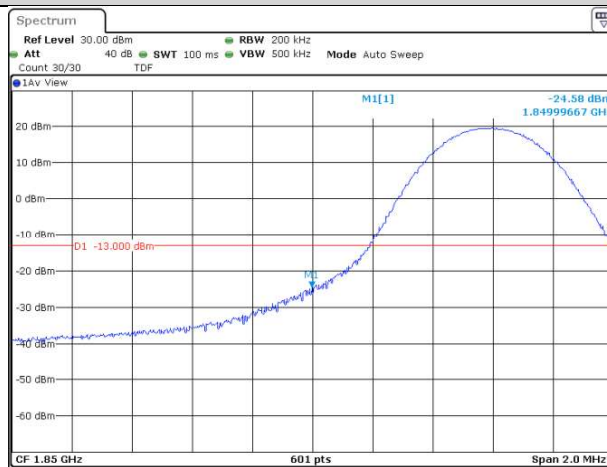

Band2-10MHz-QPSK-18650-1RB#0

Date: 18.AUG.2020 10:41:13