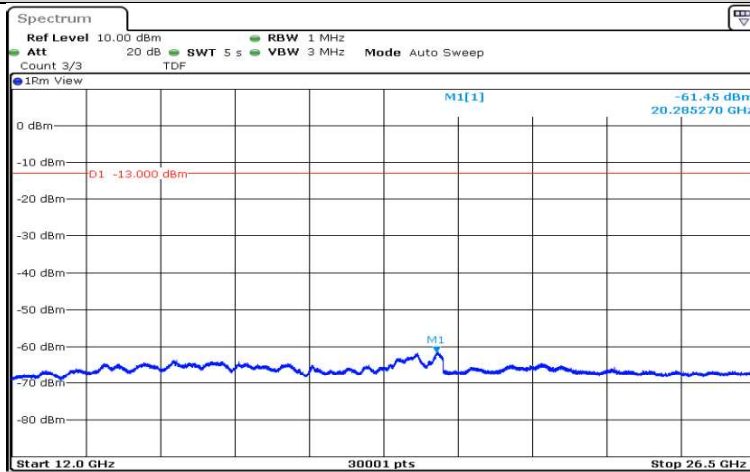

Band2-1.4MHz-QPSK-18607-1RB#0-Range6:12000~26500MHz

Date: 15.AUG.2020 11:46:31