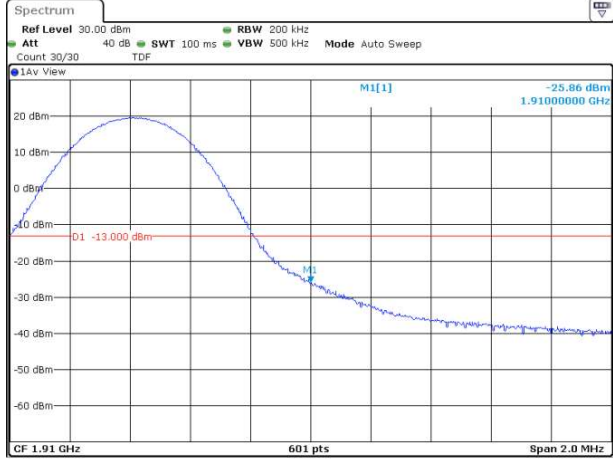

Band2-10MHz-QPSK-19150-1RB#49

Date: 18.AUG.2020 10:43:15