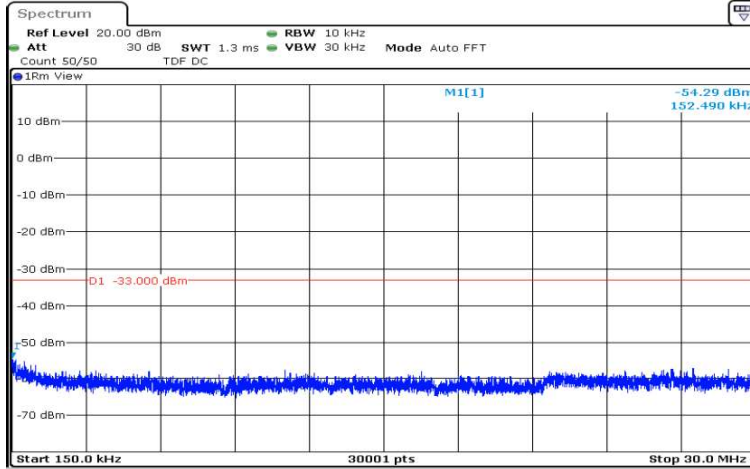

Band2-1.4MHz-QPSK-18900-1RB#0-Range2:0.15~30MHz

Date: 15.AUG.2020 11:49:12