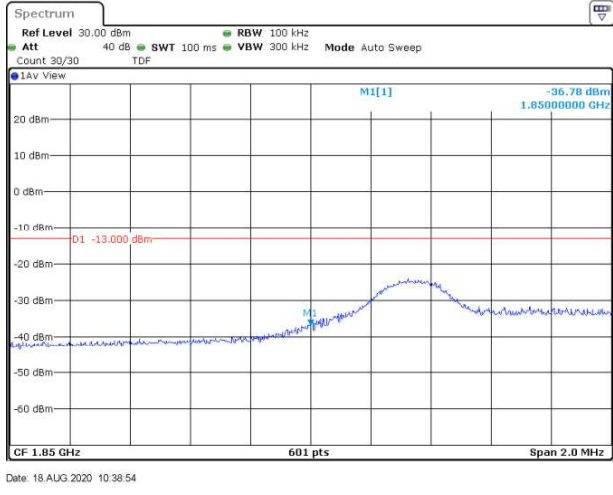

Band2-5MHz-16QAM-18625-1RB#24