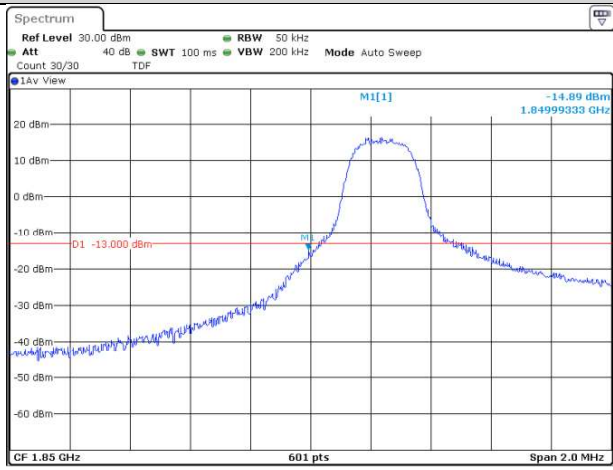

Band2-3MHz-16QAM-18615-1RB#0

Date: 18.AUG.2020 10:35:28