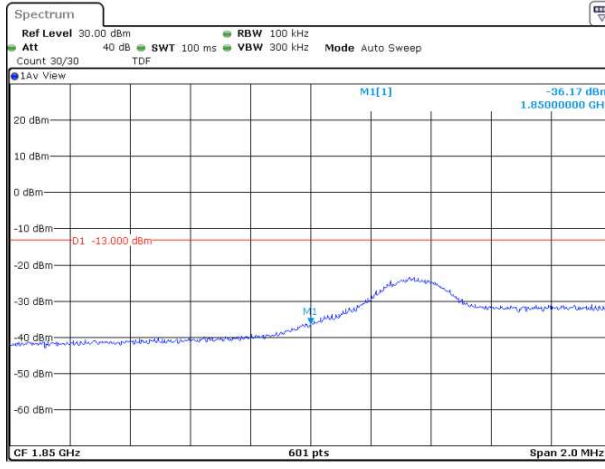

Band2-5MHz-QPSK-18625-1RB#24

Date: 18.AUG.2020 10:38:40