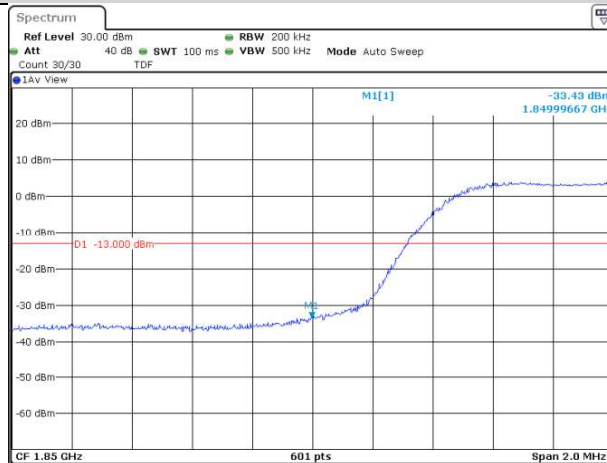

Date: 18.AUG.2020 10:40:55

Band2-10MHz-QPSK-18650-1RB#0

Date: 18.AUG.2020 10:41:13

Band2-10MHz-QPSK-18650-1RB#49

Date: 18.AUG.2020 10:41:40

Band2-10MHz-QPSK-18650-50RB#0

Date: 18.AUG.2020 10:42:08

Band2-10MHz-QPSK-19150-1RB#0