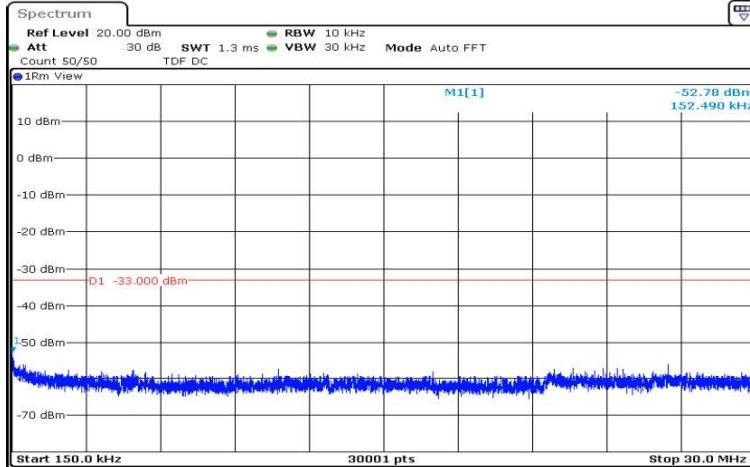

Band2-1.4MHz-QPSK-18607-1RB#0-Range2:0.15~30MHz

Date: 15.AUG.2020 11:45:14