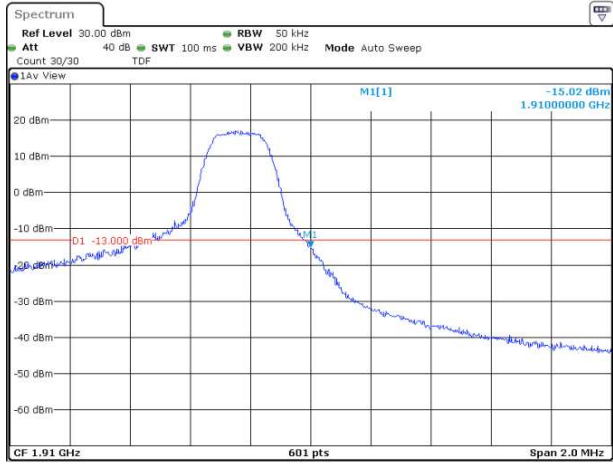

Date: 18.AUG.2020 10:35:42

Band2-3MHz-QPSK-18615-15RB#0

Date: 18.AUG.2020 10:36:09

Band2-3MHz-QPSK-19185-1RB#0

Date: 18.AUG.2020 10:36:48

Band2-3MHz-QPSK-19185-1RB#14

Date: 18.AUG.2020 10:37:15

Band2-3MHz-QPSK-19185-15RB#0