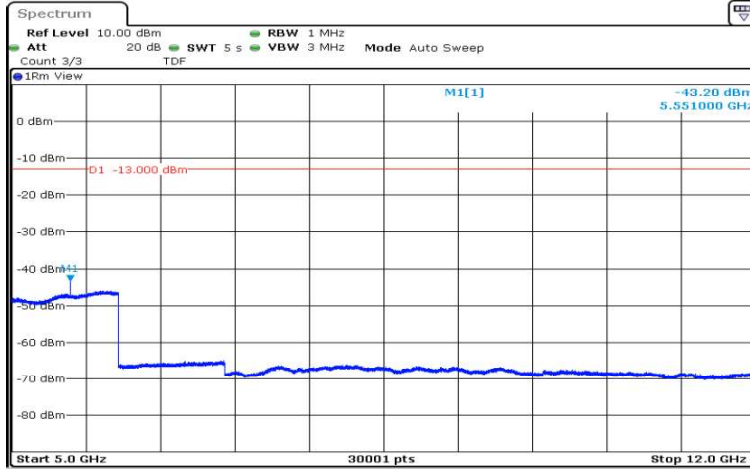

Band2-1.4MHz-QPSK-18607-1RB#0-Range5:5000~12000MHz

Date: 15.AUG.2020 11:46:08