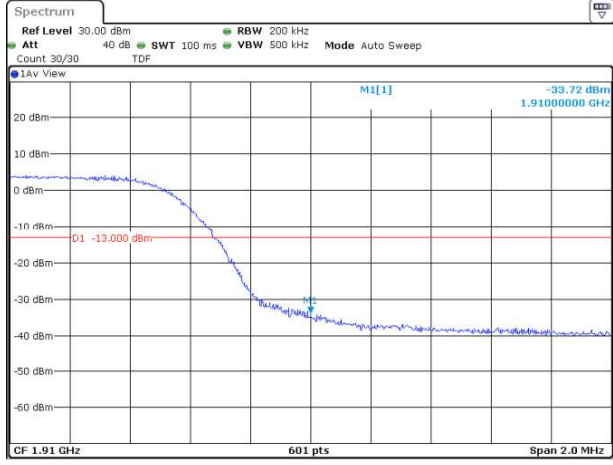

Band2-10MHz-QPSK-19150-50RB#0

Date: 18.AUG.2020 10:43:42