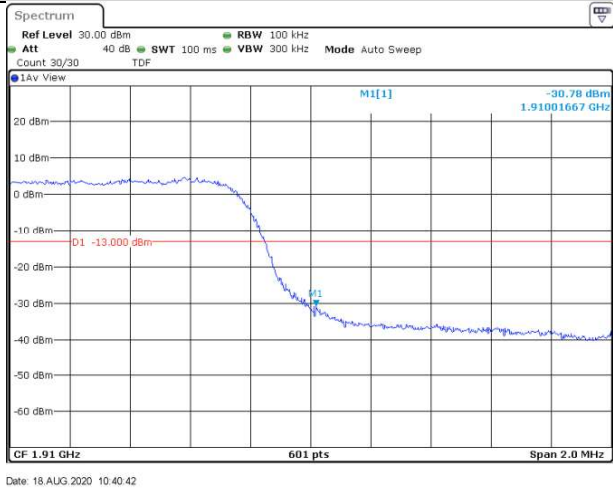

Band2-5MHz-QPSK-19175-25RB#0