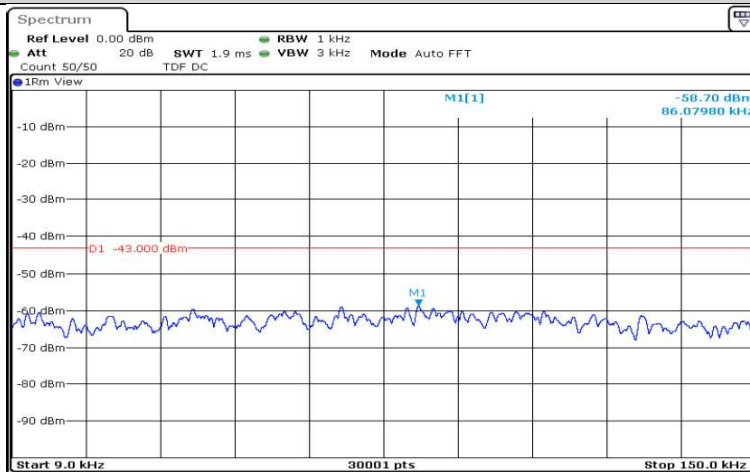

Band2-1.4MHz-QPSK-18607-1RB#0-Range5:5000~12000MHz

Date: 15.AUG.2020 11:46:08

Band2-1.4MHz-QPSK-18607-1RB#0-Range6:12000~26500MHz

Date: 15.AUG.2020 11:46:31

Band2-1.4MHz-QPSK-18900-1RB#0-Range1:0.009~0.15MHz