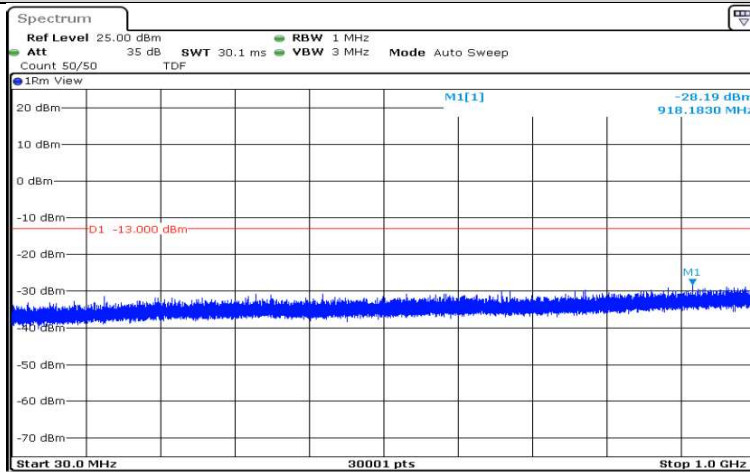

Band2-1.4MHz-QPSK-18900-1RB#0-Range3:30~1000MHz

Date: 15.AUG.2020 11:49:20