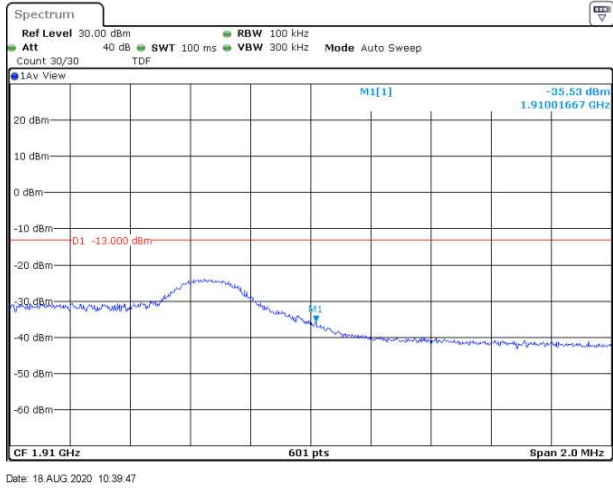

Band2-5MHz-QPSK-18625-1RB#0

Band2-5MHz-QPSK-18625-1RB#24

Date: 18.AUG.2020 10:38:40

Band2-5MHz-QPSK-18625-25RB#0

Date: 18.AUG.2020 10:39:07

Band2-5MHz-QPSK-19175-1RB#24

Date: 18.AUG.2020 10:40:14

Band2-5MHz-QPSK-19175-1RB#0