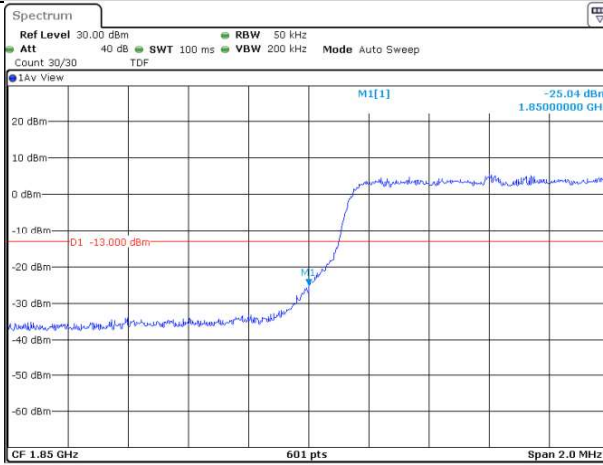

Band2-3MHz-QPSK-18615-15RB#0

Date: 18.AUG.2020 10:36:09