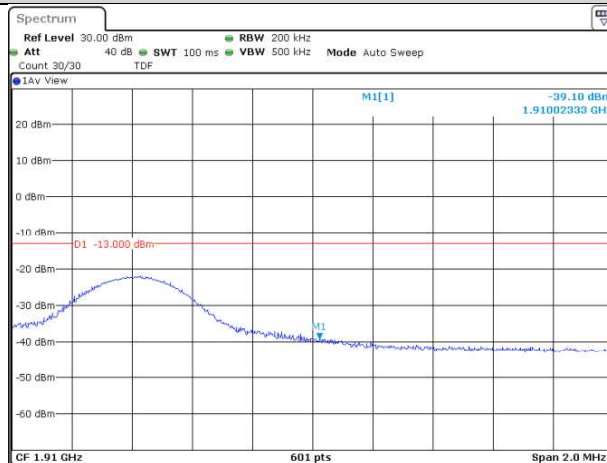

Date: 18.AUG.2020 10:40:55

Band2-10MHz-QPSK-18650-1RB#0

Date: 18.AUG.2020 10:41:13

Band2-10MHz-QPSK-18650-1RB#49

Date: 18.AUG.2020 10:41:40

Band2-10MHz-QPSK-18650-50RB#0

Date: 18.AUG.2020 10:42:08

Band2-10MHz-QPSK-19150-1RB#0