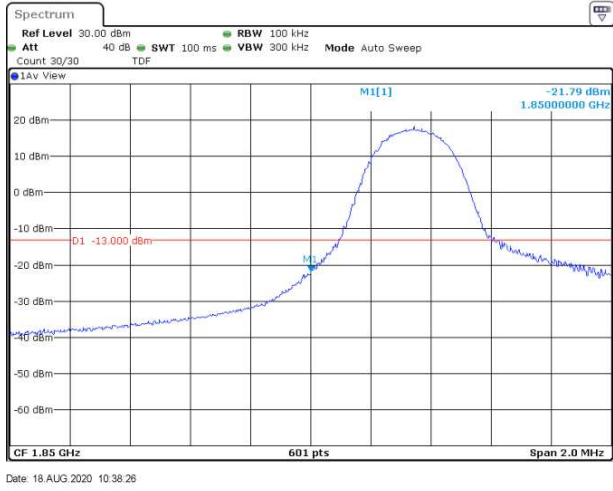

Band2-5MHz-16QAM-18625-1RB#0