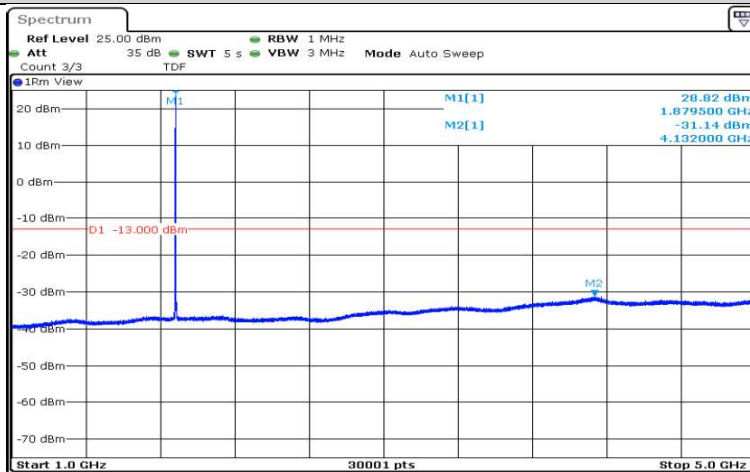

Date: 15.AUG.2020 11:49:06

Band2-1.4MHz-QPSK-18900-1RB#0-Range2:0.15~30MHz

Date: 15.AUG.2020 11:49:12

Band2-1.4MHz-QPSK-18900-1RB#0-Range3:30~1000MHz

Date: 15.AUG.2020 11:49:20

Band2-1.4MHz-QPSK-18900-1RB#0-Range4:1000~5000MHz