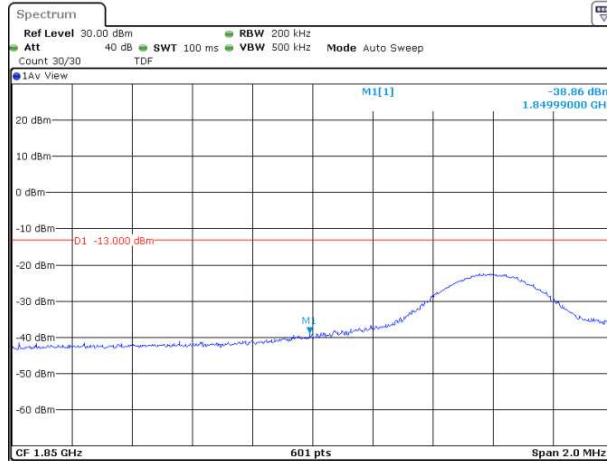

Band2-10MHz-QPSK-18650-1RB#49

Date: 18.AUG.2020 10:41:40