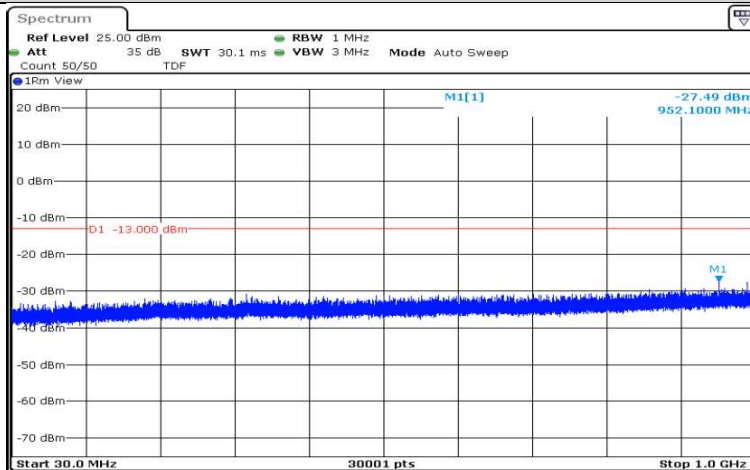

Band2-1.4MHz-QPSK-18607-1RB#0-Range3:30~1000MHz

Date: 15.AUG.2020 11:45:22