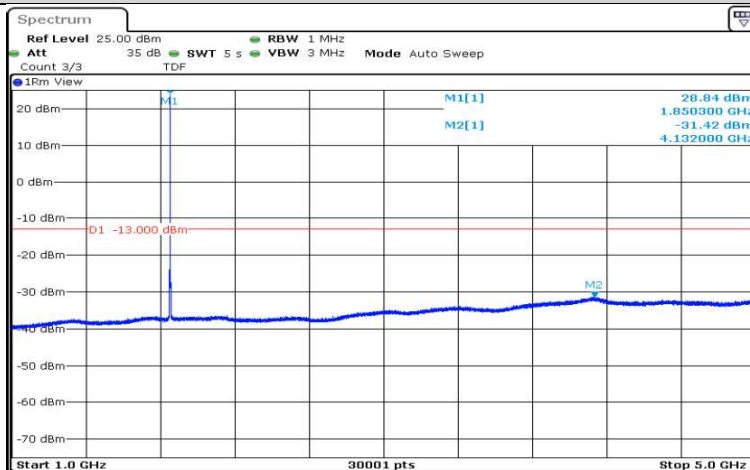

Band2-1.4MHz-QPSK-18607-1RB#0-Range2:0.15~30MHz

Date: 15.AUG.2020 11:45:14

Band2-1.4MHz-QPSK-18607-1RB#0-Range3:30~1000MHz

Date: 15.AUG.2020 11:45:22

Band2-1.4MHz-QPSK-18607-1RB#0-Range4:1000~5000MHz

Date: 15.AUG.2020 11:45:45