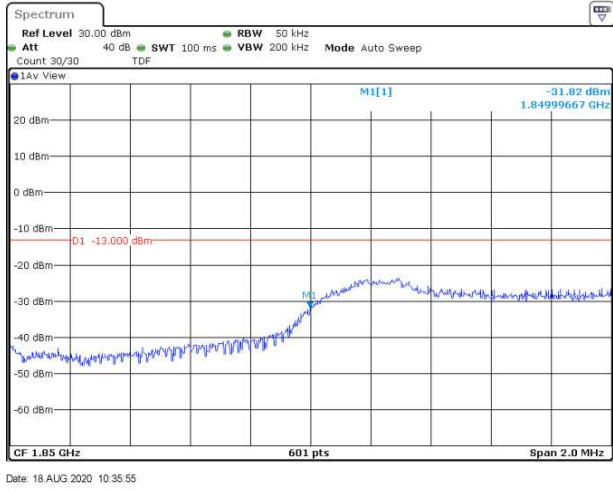

Band2-3MHz-16QAM-18615-1RB#14