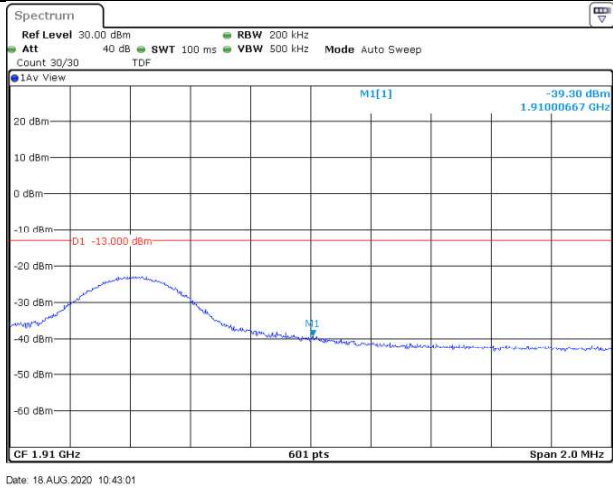

Band2-10MHz-16QAM-19150-1RB#0