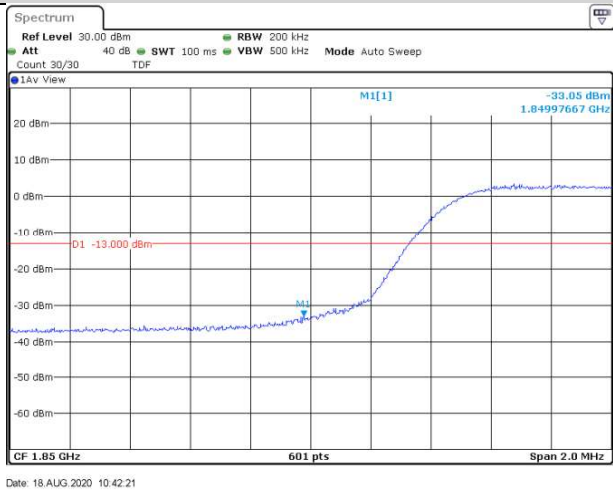

Band2-10MHz-16QAM-18650-50RB#0