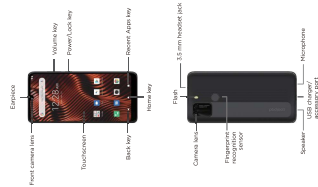

Hello from Coolpad

Device Layout