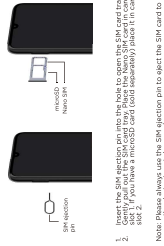

Charge the Battery

Turn Your Phone On and Off

SIM Card