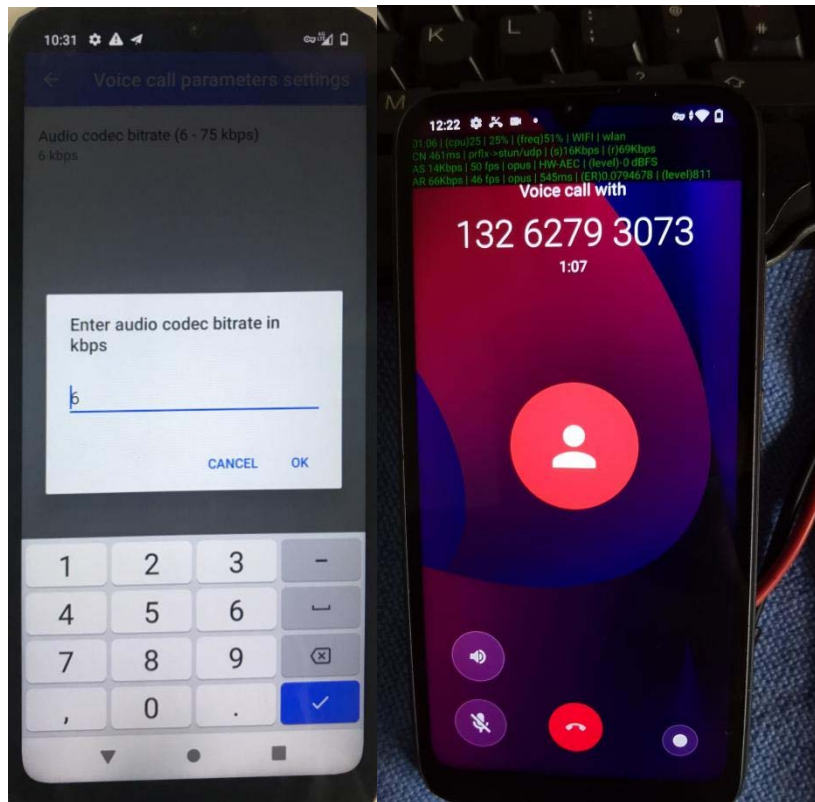

AMR-NB

AMR-WB

VoWiFi

“Google duo” APP (provided by Google) AUX Phone